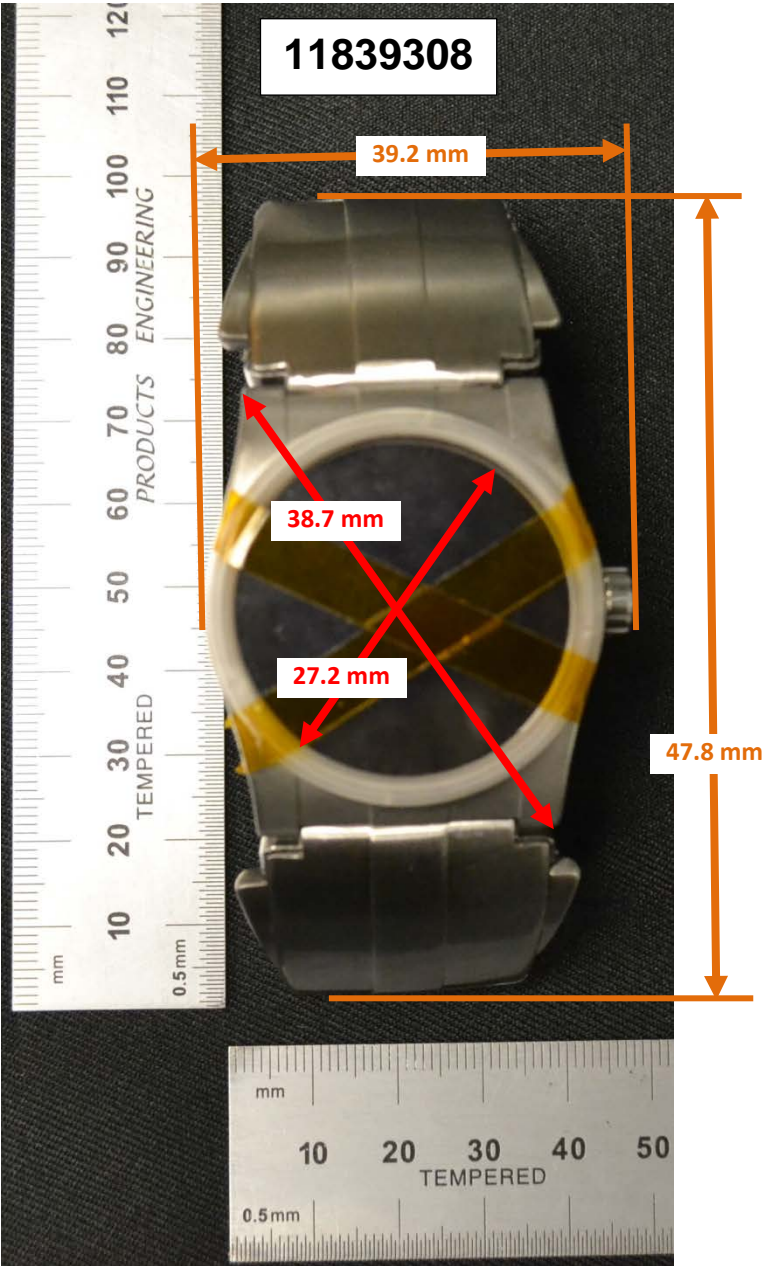

# DUT and SAR Set-up Photos

## Overall Dimensions

Front View of the DUT

Rear View of the DUT

## Next to Mouth Exposure Condition

Front @10mm

## Extremity Exposure Condition

Rear @0mm