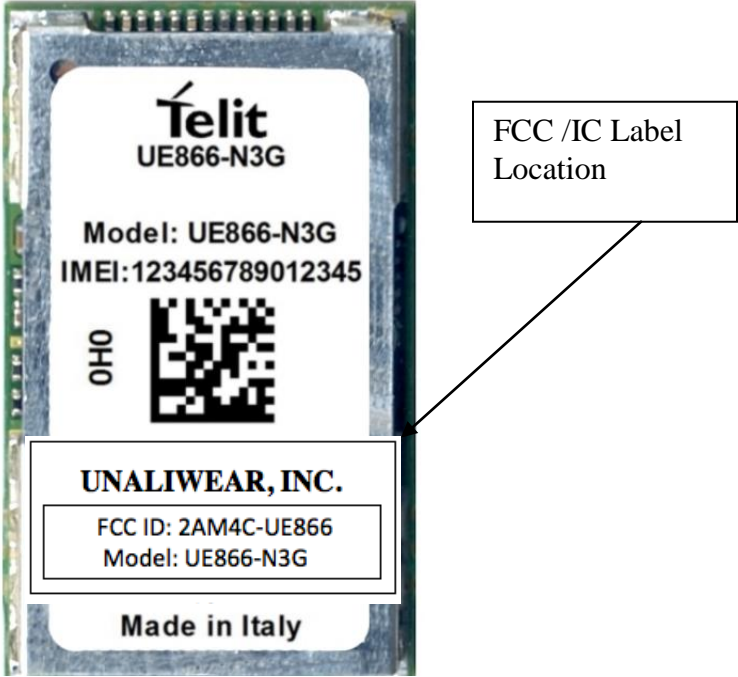

PROPOSED FCC/IC ID LABEL AND LOCATION

Ordered labels are 12.7mm x 7mm

PROPOSED FCC ID LABEL FOR HOST DEVICE

UNALIWEAR, INC.

This device contains FCC ID: 2AM4C-UE866

Serial Numbers

Watch: _____

Charger: _____

Pod 1: _____

Pod 2: _____

Pod 3: _____

Pod 4: _____

Packed by: _____
