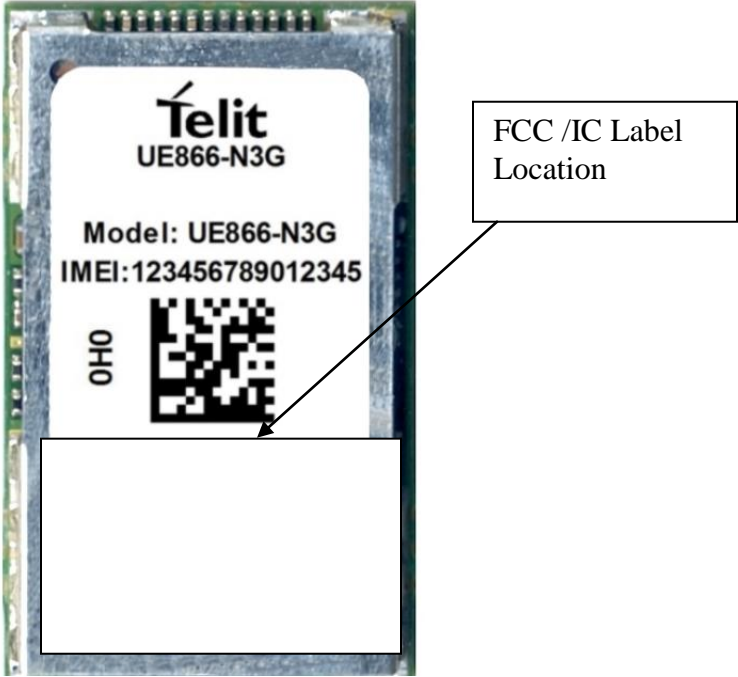

PROPOSED FCC/IC ID LABEL AND LOCATION

PROPOSED FCC ID LABEL FOR HOST DEVICE

UNALIWEAR, INC.

This device contains FCC ID: 2AM4C-UE866