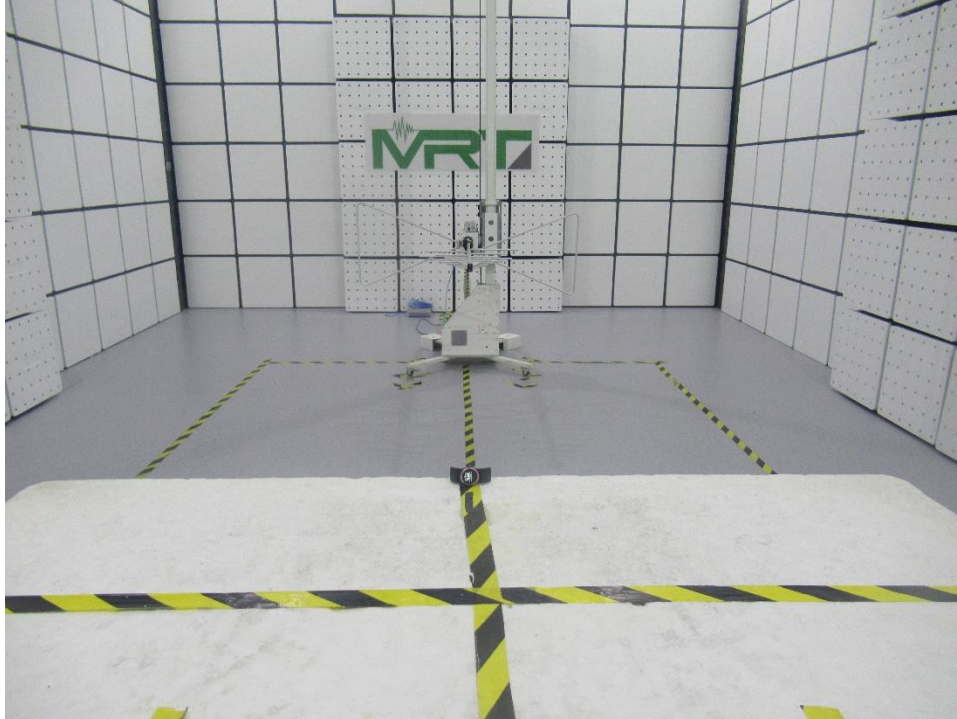

EMC Test Setup Photograph

Test Mode 1

Description: Radiated Emission Test Setup for below 1GHz

Test Mode 1

Description: Radiated Emission Test Setup for above 1GHz