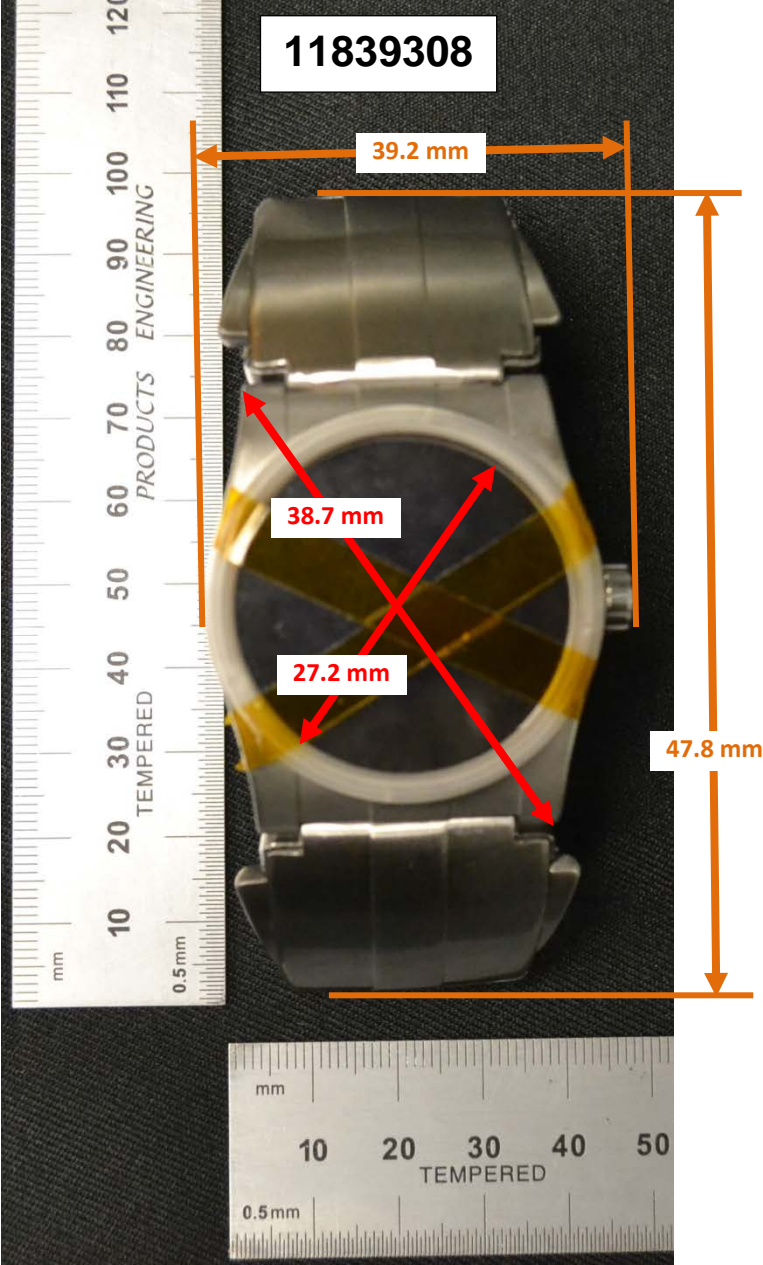

DUT and SAR Set-up Photos

Overall Dimensions

Front View of the DUT

Rear View of the DUT

Next to Mouth Exposure Condition

Front @10mm

Extremity Exposure Condition

Rear @0mm

Antenna Locations

The cellular antenna is located within the watch bezel [7]:

The Wi-Fi antenna is mounted on the bottom side of the PCB assembly below [16]: