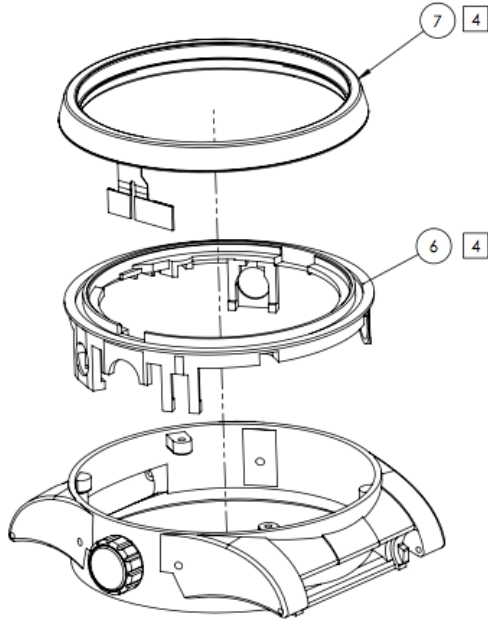

DUT and SAR Set-up Photos

Overall Dimensions

Front View of the DUT

Rear View of the DUT

Next to Mouth Exposure Condition

Front @10mm

Extremity Exposure Condition

Rear @0mm

Antenna Locations

The cellular antenna is located within the watch bezel [7]:

The Wi-Fi antenna is mounted on the bottom side of the PCB assembly below [16]: