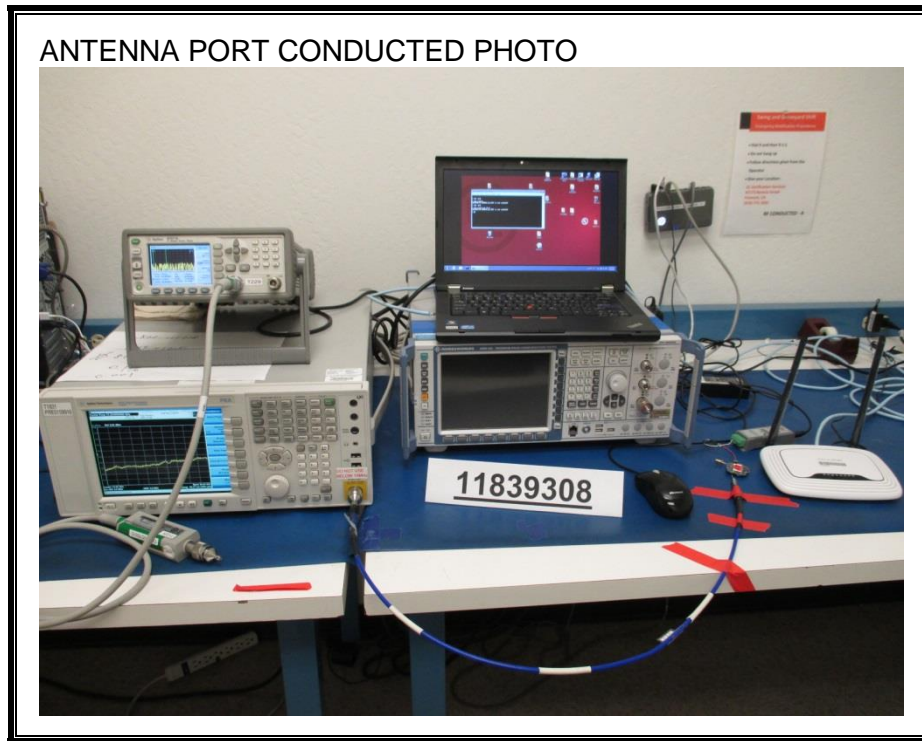

### ANTENNA PORT CONDUCTED RF MEASUREMENT SETUP

**RADIATED RF MEASUREMENT SETUP (BELOW 30 MHz)**

**RADIATED RF MEASUREMENT SETUP (BELOW 1 GHz)**

**RADIATED RF MEASUREMENT SETUP (ABOVE 1 GHz)**

**RADIATED RF MEASUREMENT SETUP FOR PORTABLE CONFIGURATION**