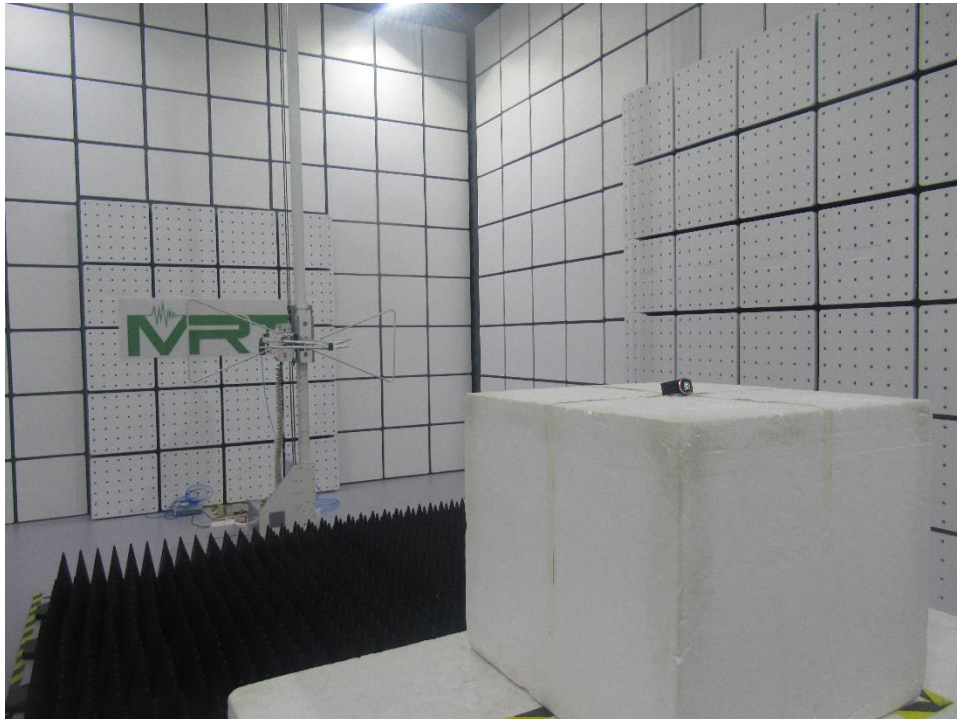

SAR Test Setup Photograph

Description: Front-of-Face position with 10mm gap

Description: Extremity Back position with 0mm gap

Radiated Test Setup Photograph

Description: Radiated Emission Test Setup for below 1GHz

Description: Radiated Emission Test Setup for above 1GHz

Description: Co-location Test Setup for below 1GHz

Description: Co-location Test Setup for above 1GHz