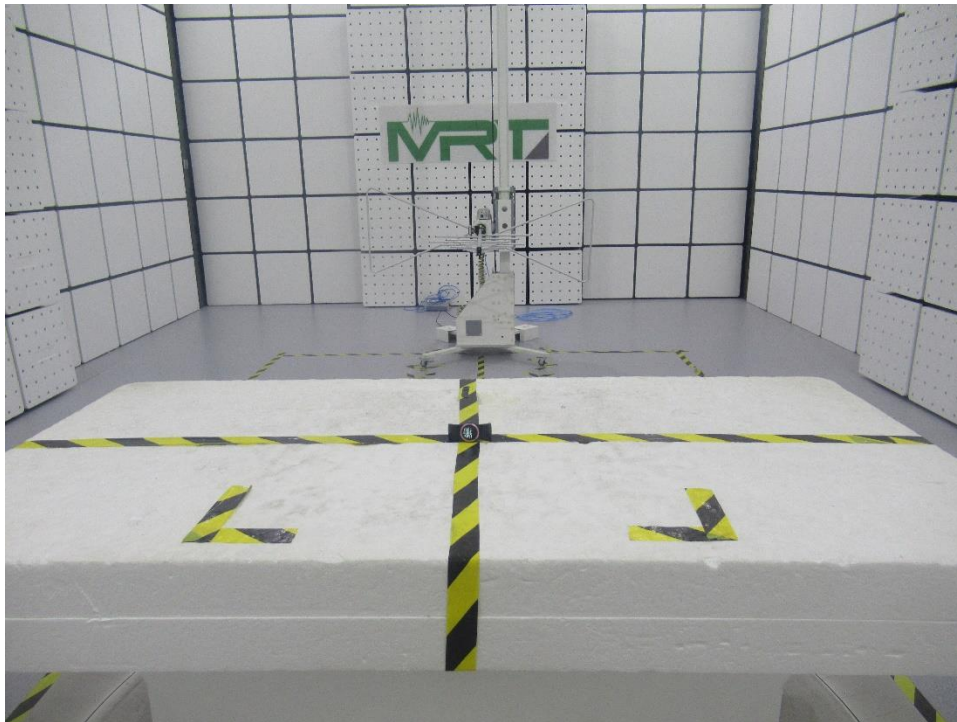

SAR Test Setup Photograph

Description: Front-of-Face position with 10mm gap

Description: Extremity Back position with 0mm gap

Radiated Test Setup Photograph

Description: Radiated Emission Test Setup for below 1GHz

Description: Radiated Emission Test Setup for above 1GHz

Description: Co-location Test Setup for below 1GHz

Description: Co-location Test Setup for above 1GHz