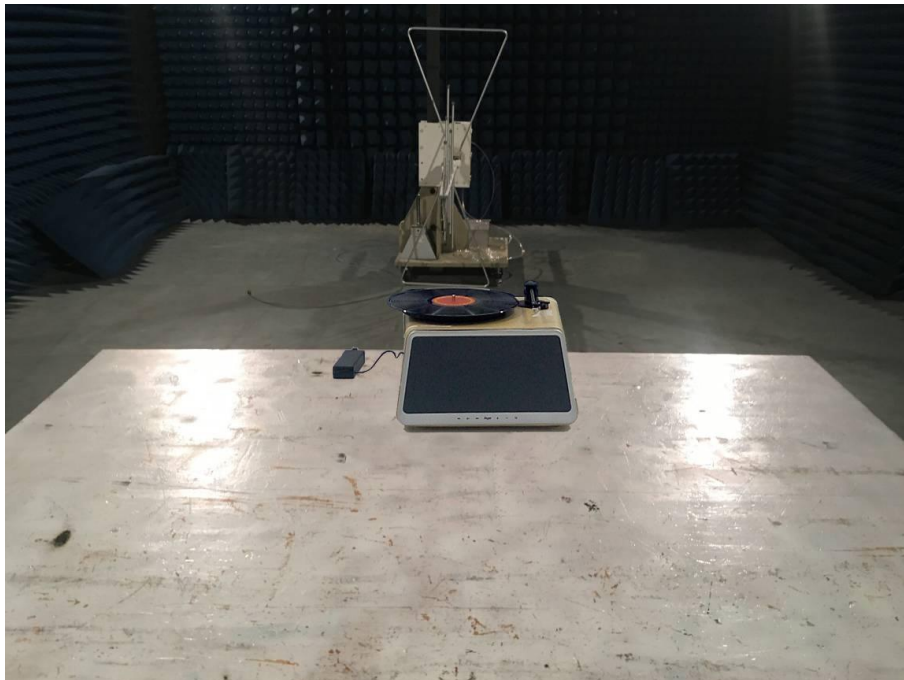

1 Photographs - EUT Test Setup

1.1 Radiated Spurious Emission

9KHz~30MHz:

30MHz~1GHz:

Above 1GHz:

1.2 Conducted Emission