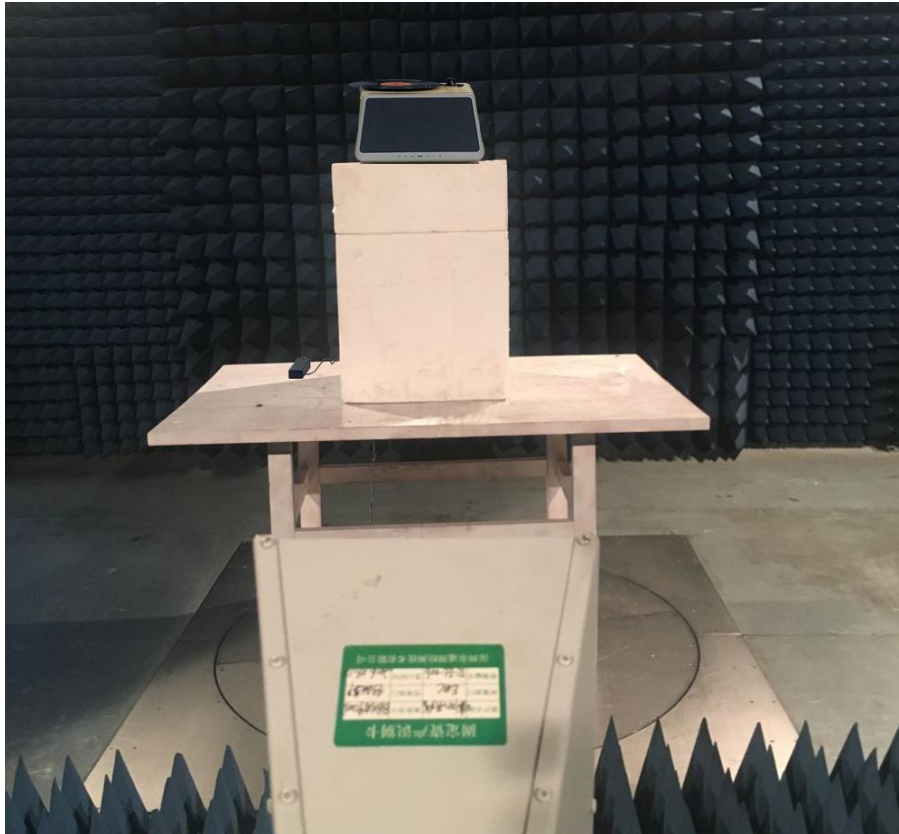

1 Photographs - EUT Test Setup

1.1 Radiated Spurious Emission

9KHz~30MHz:

30MHz~1GHz:

Above 1GHz:

1.2 Conducted Emission