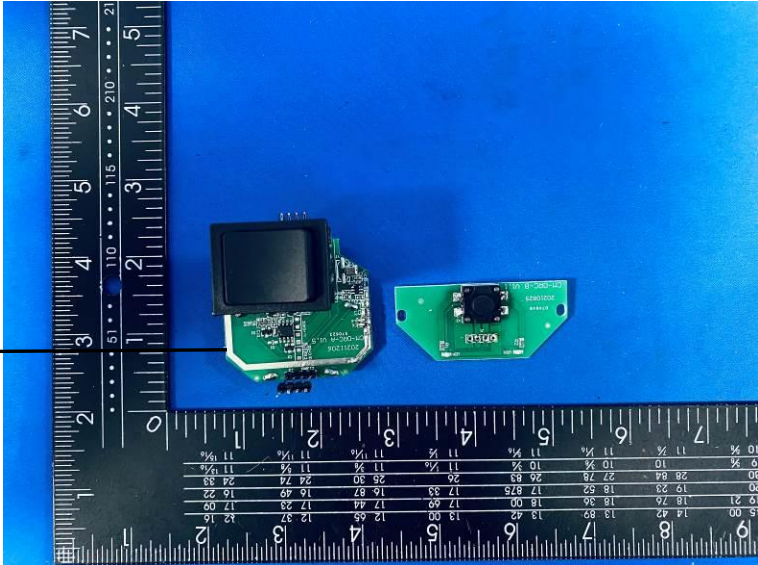

Internal Photos of the EUT

Photo 1

Photo 2

Photo 3

Photo 4

Photo 5

Photo 6

315MHz PCB Antenna