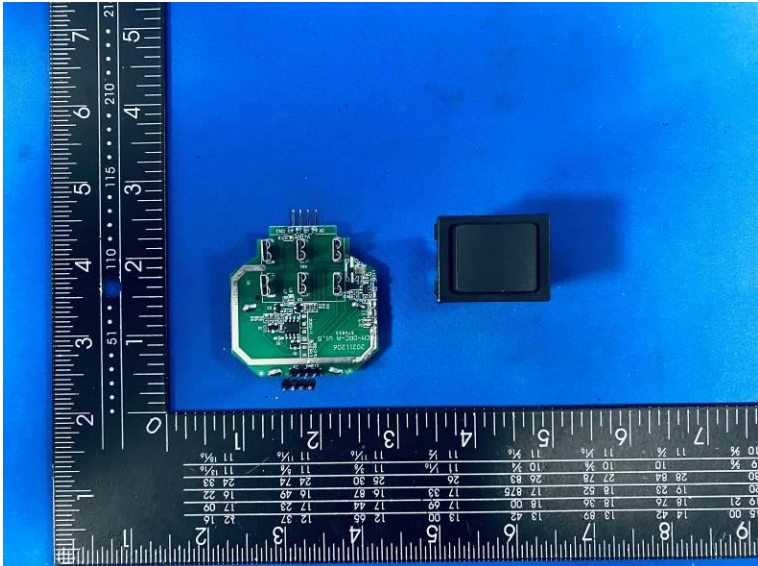

Internal Photos of the EUT

Photo 1

Photo 2

Photo 3

Photo 4

Photo 5

Photo 6

315MHz PCB Antenna

Photo 7

Photo 8

Photo 9

Photo 10

Photo 11

Photo 12

Photo 13