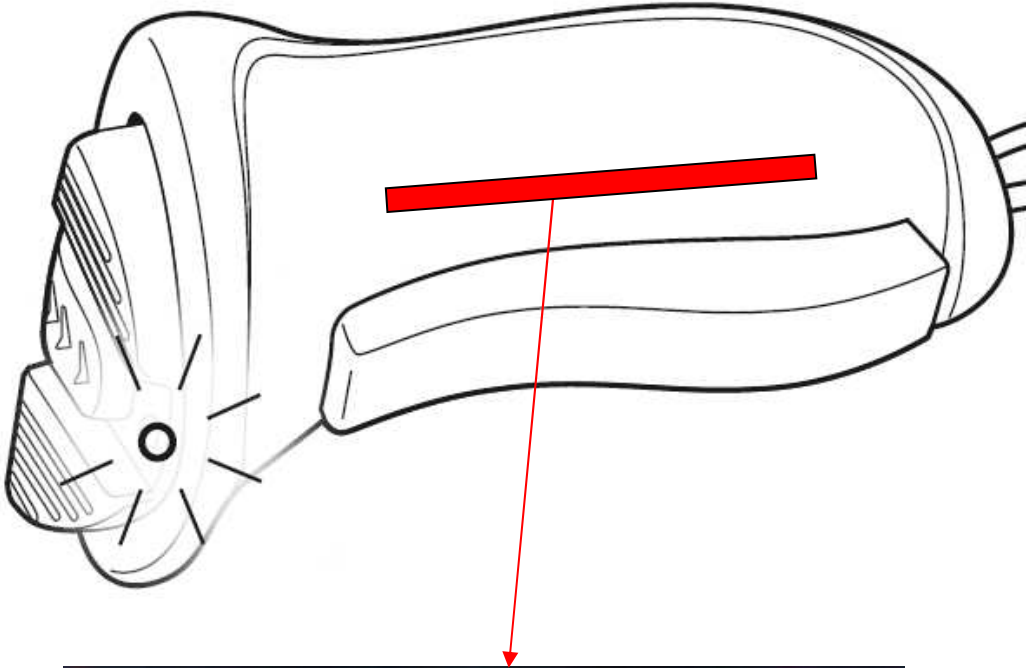

Label Artwork and Location

FCC ID:2AM38-800010942

SIZE: 37.15mm (W) x 2.32mm (H)