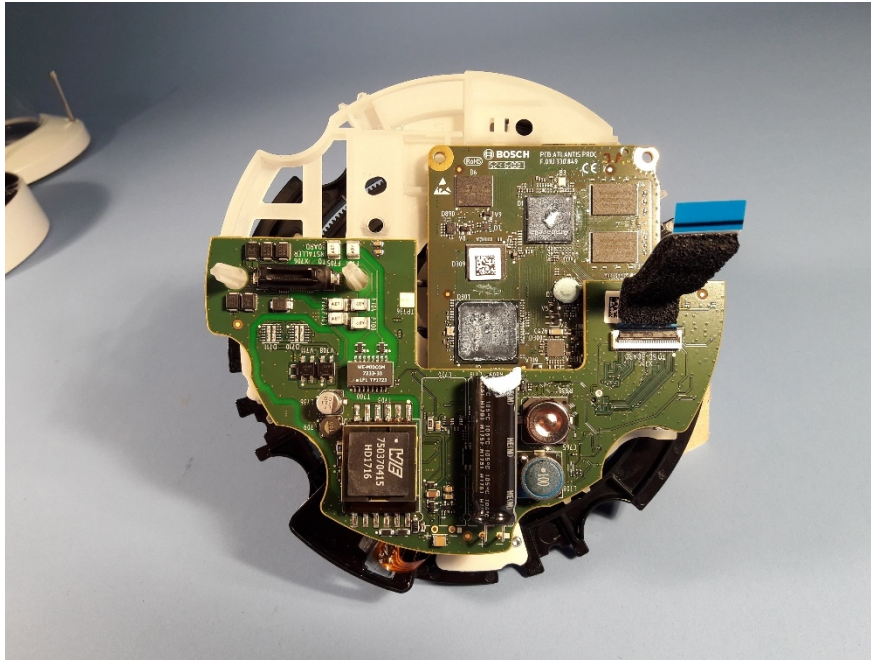

Internal Photo Module

Product name : FLEXIDOME IP starlight 8000i
Applicant : Bosch Security Systems B.V.
FCC ID : 2ALVZ-NDE8000
ISED ID : 1249D-NDE8000

Belongs to test report No. 170100199 007 v1.00

Table of Contents

1	Internal Photos.....	3
1.1	Top cover off.....	3
1.2	Antenna view.....	3
1.3	Processor and Power PCB view	4
1.4	Wifi module view.....	4

1 Internal Photos

1.1 Top cover off

1.2 Antenna view

1.3 Processor and Power PCB view

1.4 Wifi module view