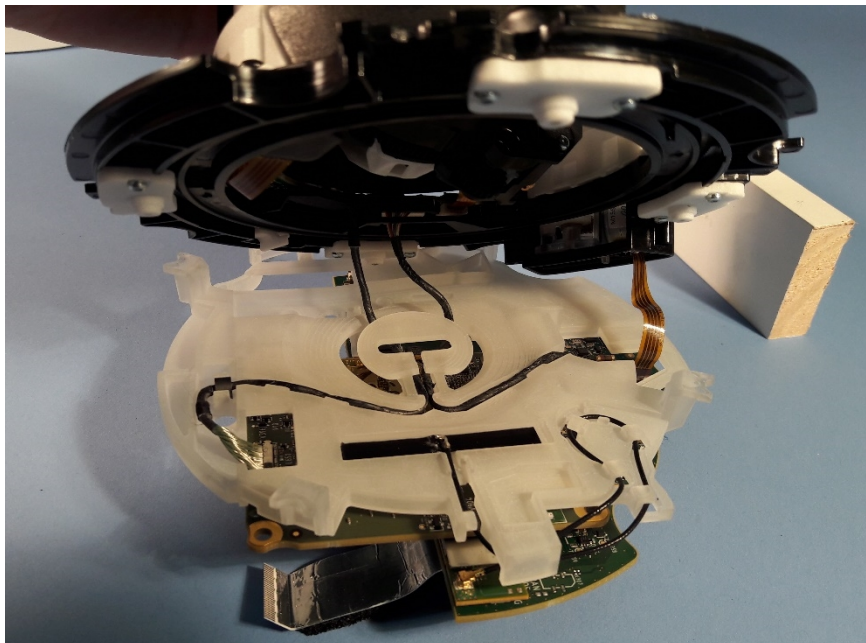

Internal Photo Module

Product name : FLEXIDOME IP starlight 8000i
Applicant : Bosch Security Systems B.V.
FCC ID : 2ALVZ-NDE8000
ISED ID : 1249D-NDE8000

Belongs to test report No. 170100199 007 v1.00

Table of Contents

1	Internal Photos.....	3
1.1	Top cover off.....	3
1.2	Antenna view.....	3
1.3	Processor and Power PCB view	4
1.4	Wifi module view.....	4

1 Internal Photos

1.1 Top cover off

1.2 Antenna view

1.3 Processor and Power PCB view

1.4 Wifi module view