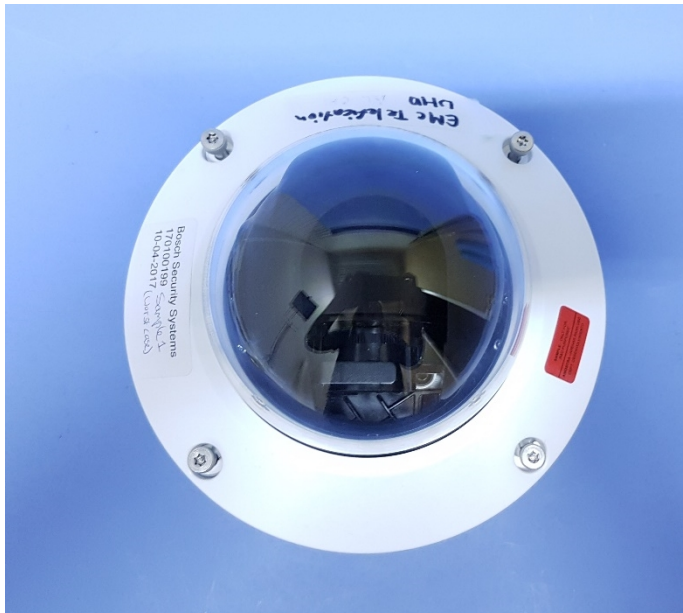

External Photo Module

Product name : FLEXIDOME IP starlight 8000i
Applicant : Bosch Security Systems B.V.
FCC ID : 2ALVZ-NDE8000
ISED ID : 1249D-NDE8000

Belongs to test report No. 170100199 007 v1.00

Table of Contents

1	External Photos	3
1.1	3D View.....	3
1.2	Top view	3
1.3	Bottom view	4
1.4	Mounting base.....	4

1 External Photos

1.1 3D View

1.2 Top view

1.3 Bottom view

1.4 Mounting base