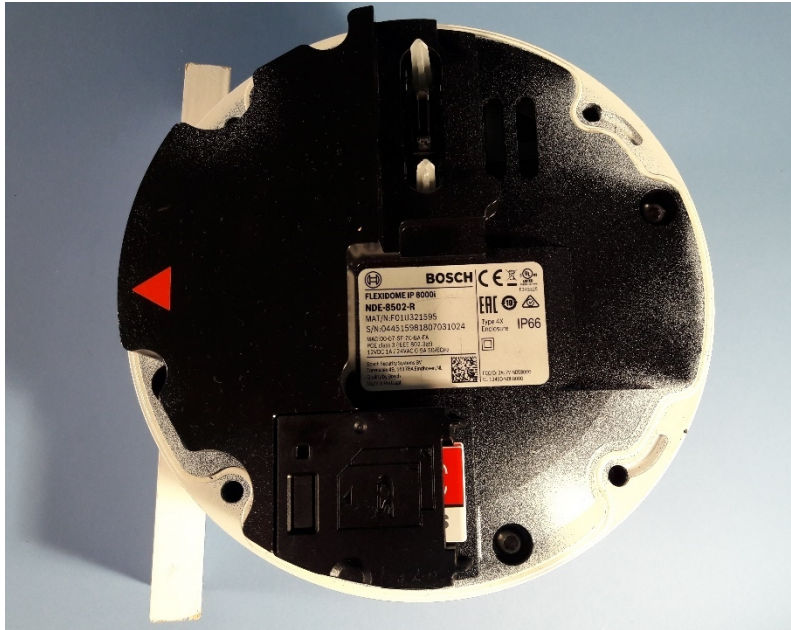

External Photo Module

Product name : FLEXIDOME IP starlight 8000i
Applicant : Bosch Security Systems B.V.
FCC ID : 2ALVZ-NDE8000
ISED ID : 1249D-NDE8000

Belongs to test report No. 170100199 007 v1.00

Table of Contents

1	External Photos	3
1.1	3D View.....	3
1.2	Top view	3
1.3	Bottom view	4
1.4	Mounting base.....	4

1 External Photos

1.1 3D View

1.2 Top view

1.3 Bottom view

1.4 Mounting base