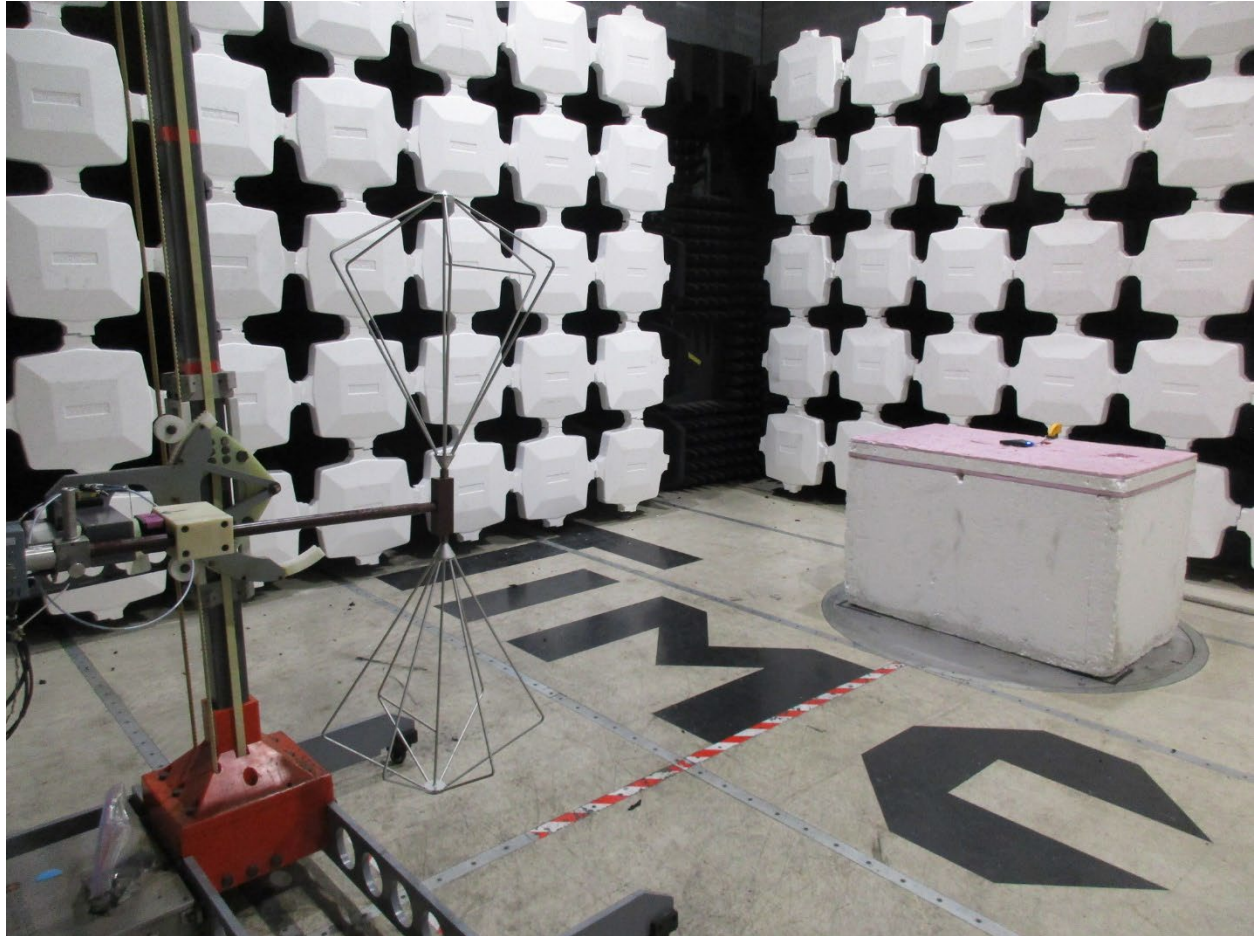

ANNEX B – Test Setup Photograph Exhibit

Kastle Systems International  
Model: KR100-W  
FCC ID: 2ALZSKR100-W

Radiated Testing, Table Setup #1

Radiated Testing, Table Setup #2

Radiated Testing, Below 1 GHz #1

Radiated Testing, Below 1 GHz #2

Radiated Testing, Above 1 GHz #1

Radiated Testing, Above 1 GHz #2

## Frequency Stability Testing