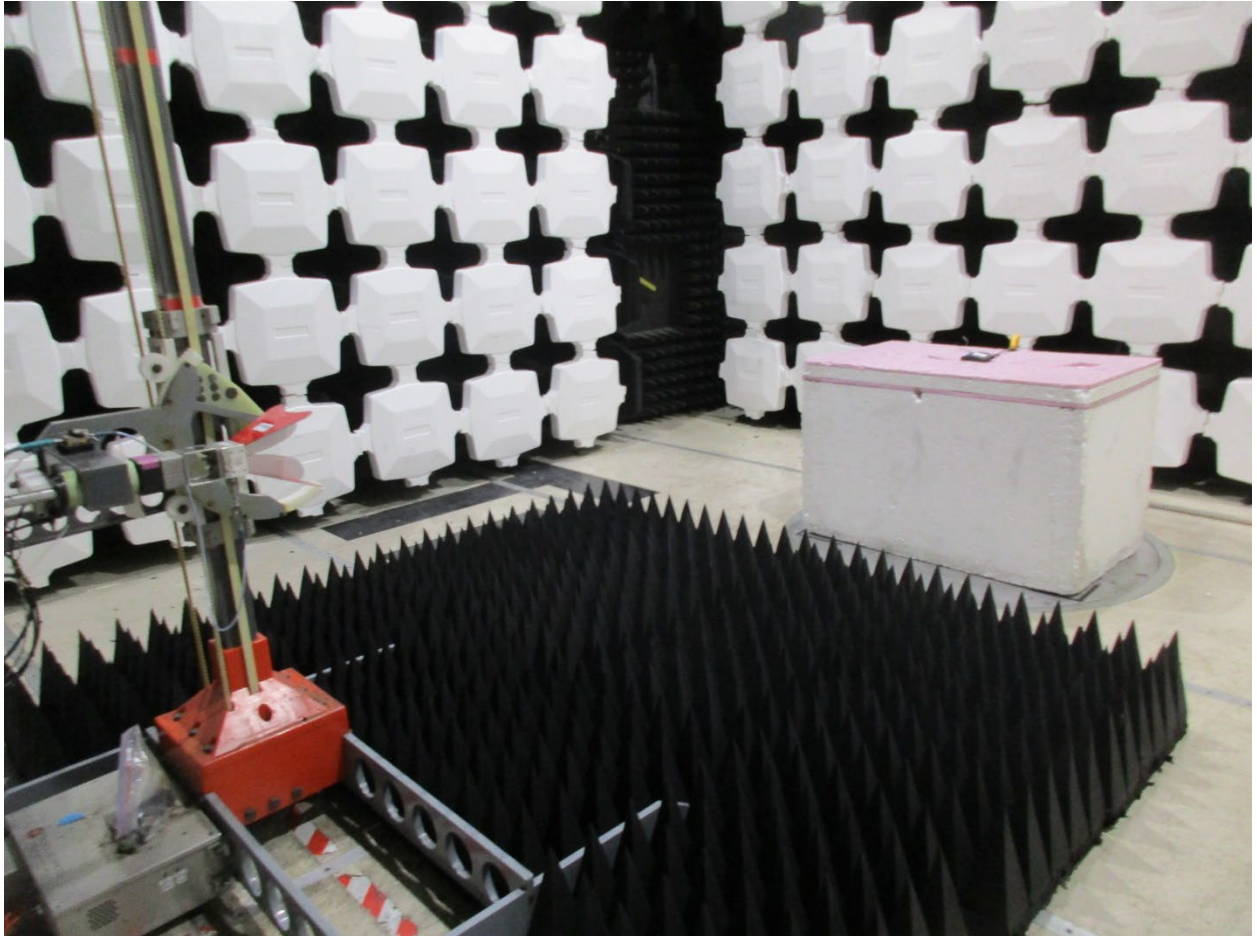

ANNEX B – Test Setup Photograph Exhibit

Kastle Systems International  
Model: KR100-W  
FCC ID: 2ALZSKR100-W

Radiated Testing, Table Setup #1

Radiated Testing, Table Setup #2

Radiated Testing, Below 1 GHz #1

Radiated Testing, Below 1 GHz #2

Radiated Testing, Above 1 GHz #1

Radiated Testing, Above 1 GHz #2