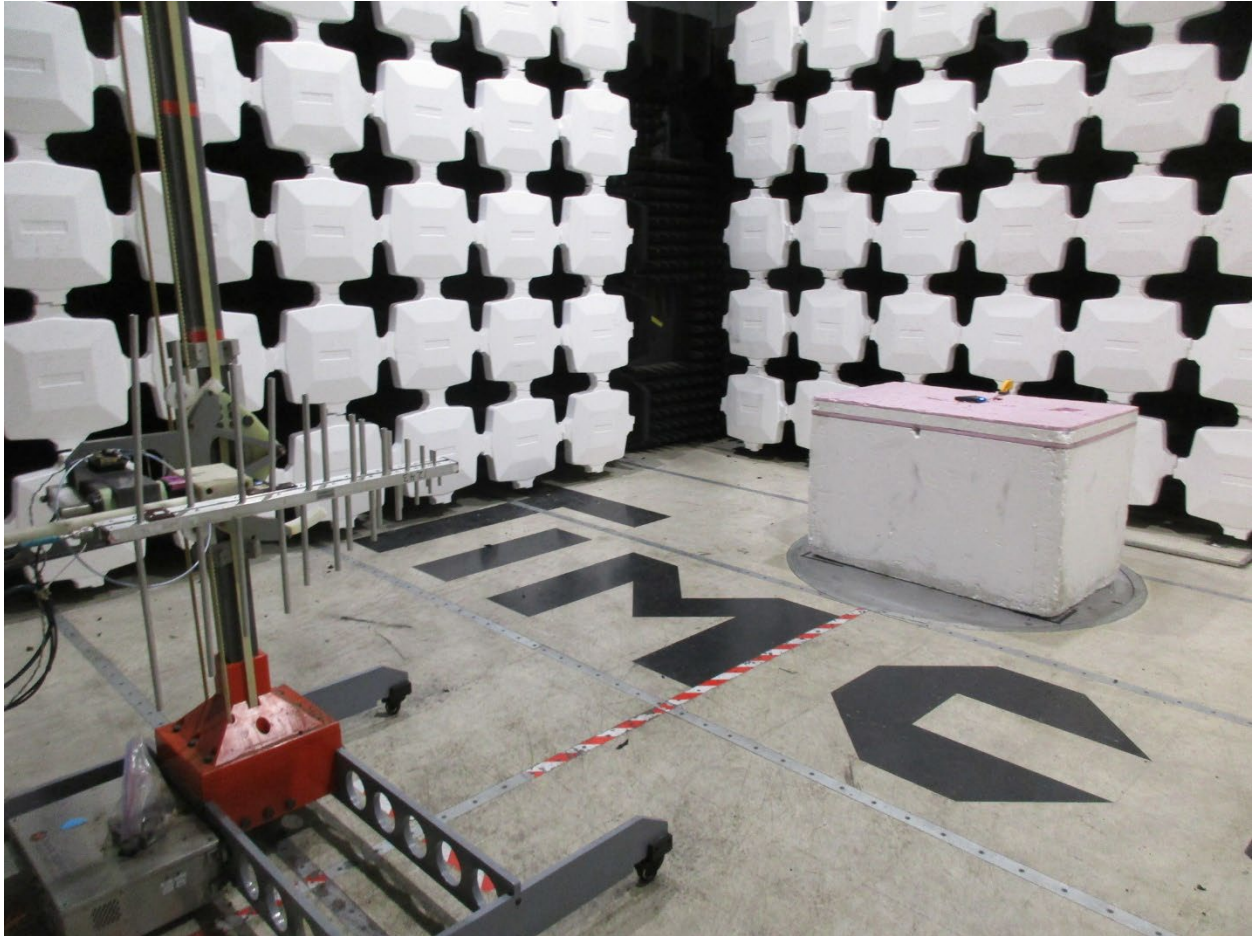

ANNEX B – Test Setup Photograph Exhibit

Kastle Systems International  
Model: KR100-W  
FCC ID: 2ALZSKR100-W

Radiated Testing, Table Setup #1

Radiated Testing, Table Setup #2

Radiated Testing, Below 1 GHz #1

Radiated Testing, Below 1 GHz #2

Radiated Testing, Above 1 GHz #1

Radiated Testing, Above 1 GHz #2