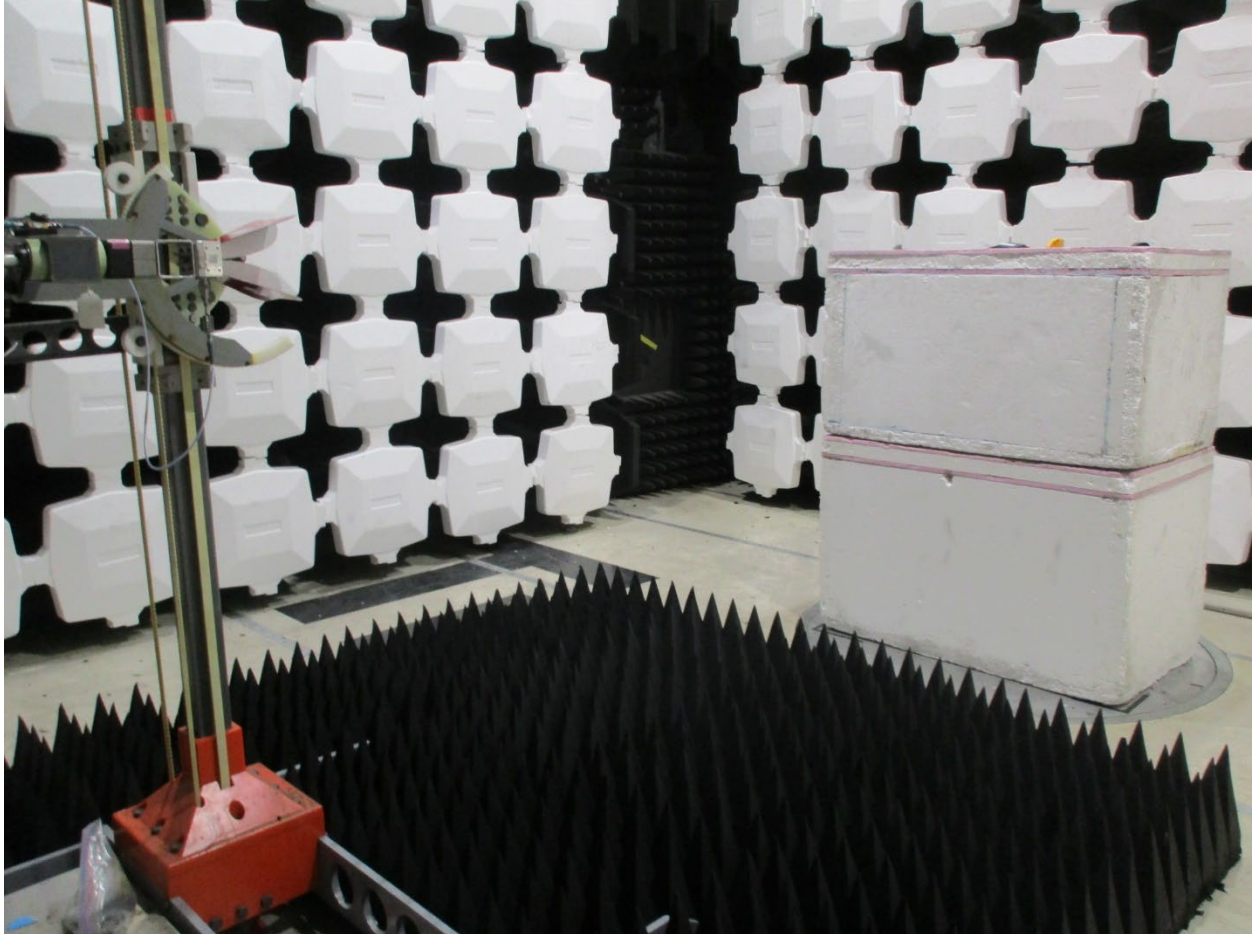

ANNEX B – Test Setup Photograph Exhibit

Kastle Systems International  
Model: KR100-W  
FCC ID: 2ALZSKR100-W

Radiated Testing, Table Setup #1

Radiated Testing, Table Setup #2

Radiated Testing, Below 1 GHz #1

Radiated Testing, Below 1 GHz #2

Radiated Testing, Above 1 GHz #1

Radiated Testing, Above 1 GHz #2