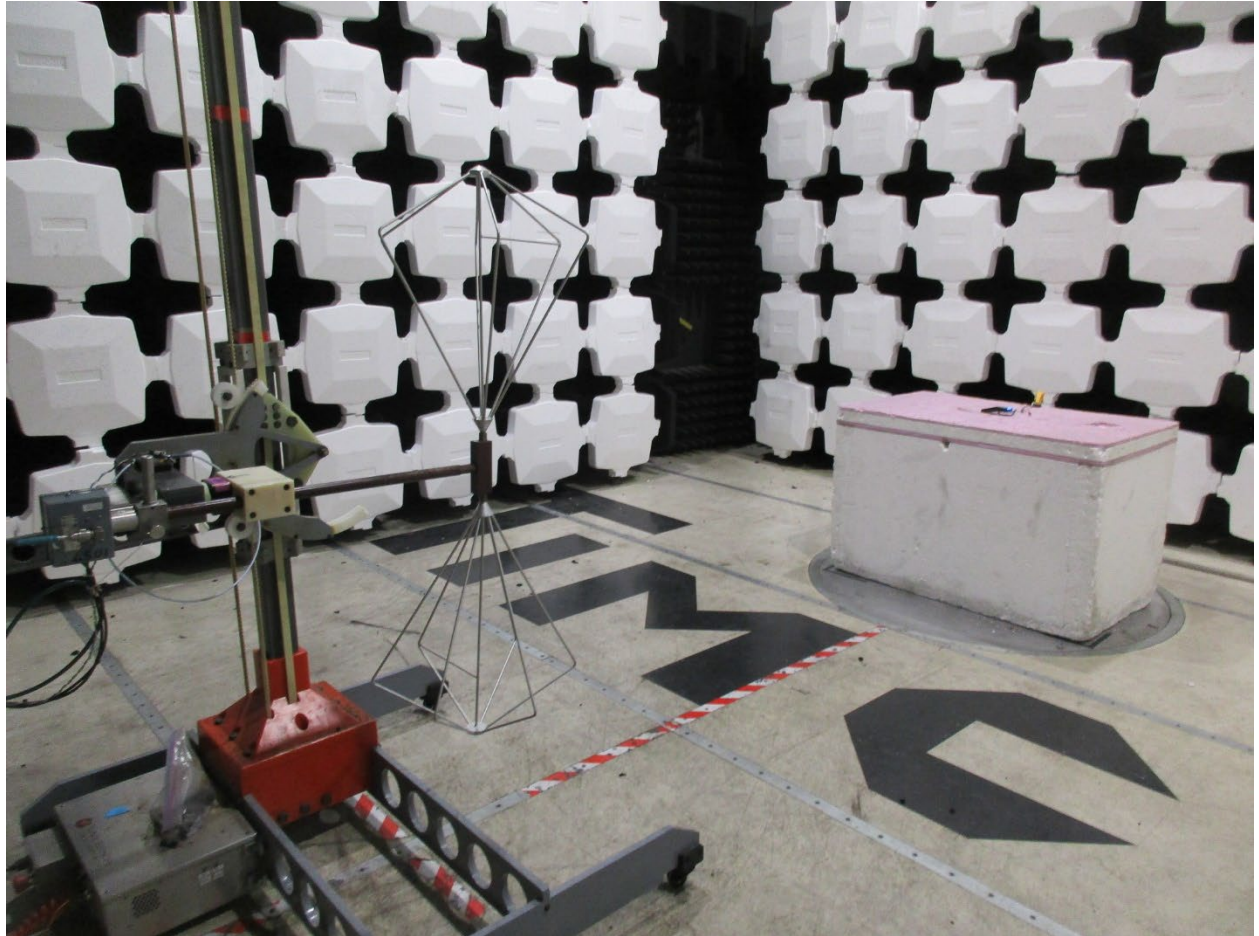

ANNEX B – Test Setup Photograph Exhibit

---

Kastle Systems International  
Model: KR100-M  
FCC ID: 2ALZSKR100-M

Radiated Testing, Table Setup #1

Radiated Testing, Table Setup #2

Radiated Testing, Below 1 GHz #1

Radiated Testing, Below 1 GHz #2

Radiated Testing, Above 1 GHz #1

Radiated Testing, Above 1 GHz #2

## Frequency Stability Testing