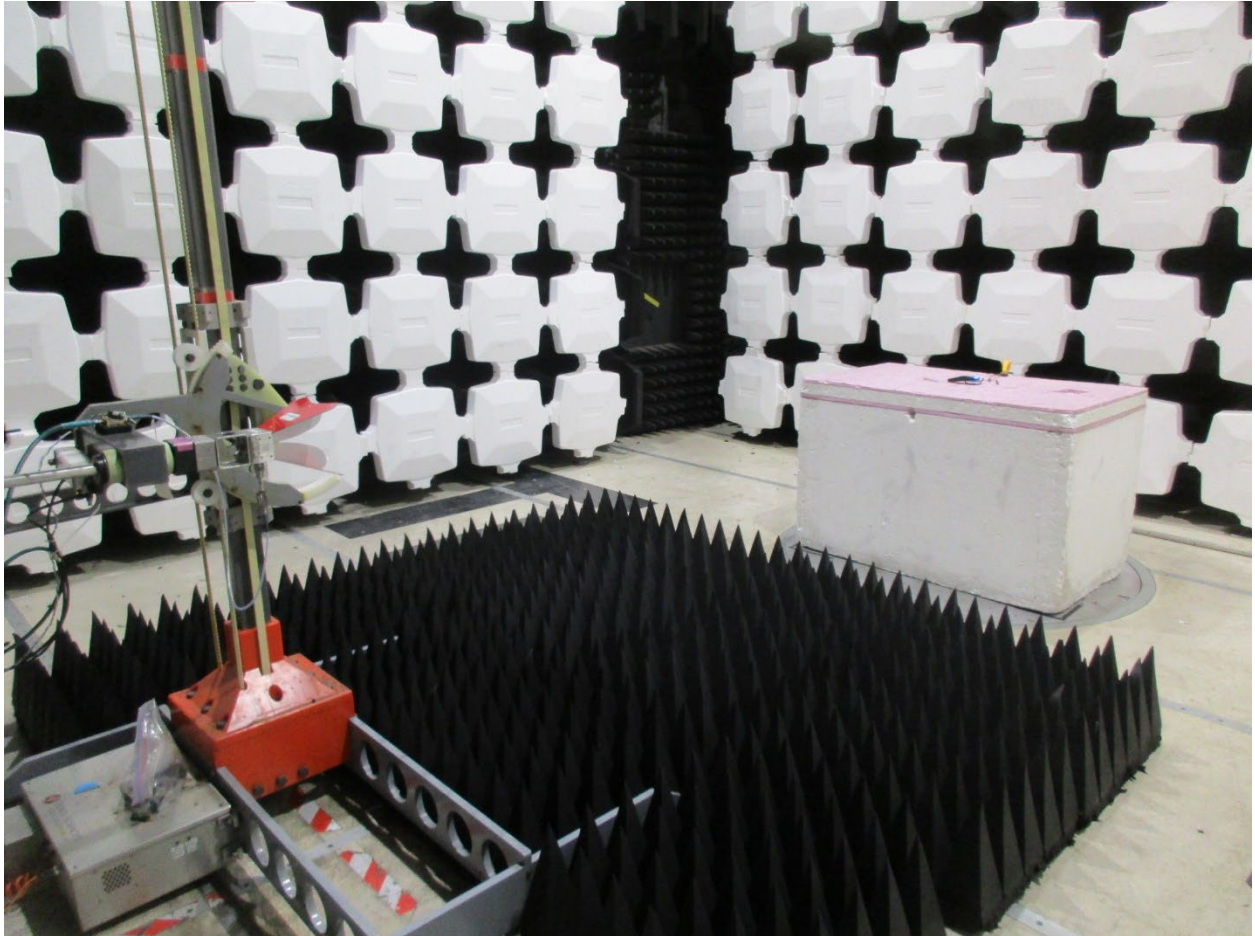

ANNEX B – Test Setup Photograph Exhibit

---

Kastle Systems International  
Model: KR100-M  
FCC ID: 2ALZSKR100-M

Radiated Testing, Table Setup #1

Radiated Testing, Table Setup #2

Radiated Testing, Below 1 GHz #1

Radiated Testing, Below 1 GHz #2

Radiated Testing, Above 1 GHz #1

Radiated Testing, Above 1 GHz #2