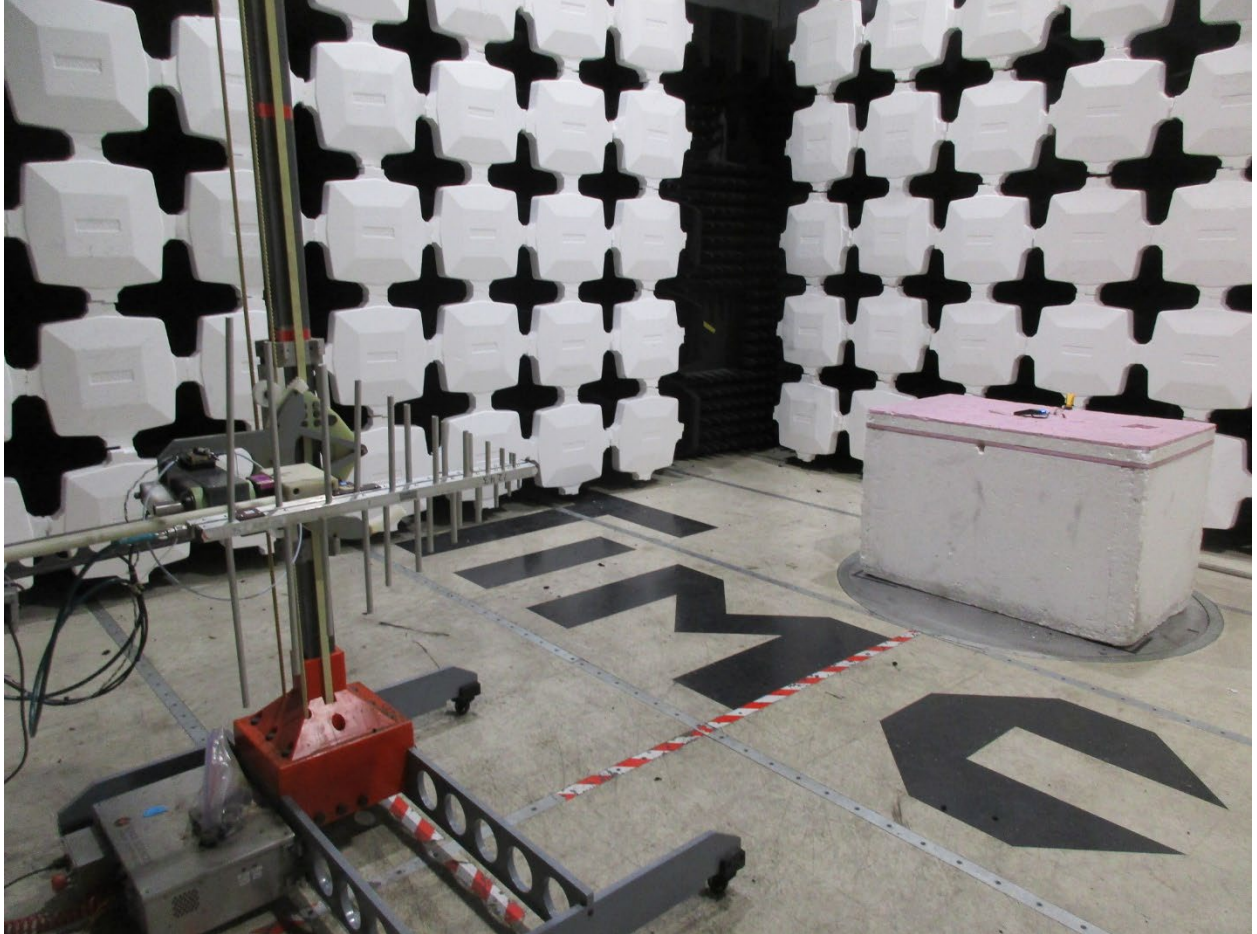

ANNEX B – Test Setup Photograph Exhibit

---

Kastle Systems International  
Model: KR100-M  
FCC ID: 2ALZSKR100-M

Radiated Testing, Table Setup #1

Radiated Testing, Table Setup #2

Radiated Testing, Below 1 GHz #1

Radiated Testing, Below 1 GHz #2

Radiated Testing, Above 1 GHz #1

Radiated Testing, Above 1 GHz #2

## Frequency Stability Testing