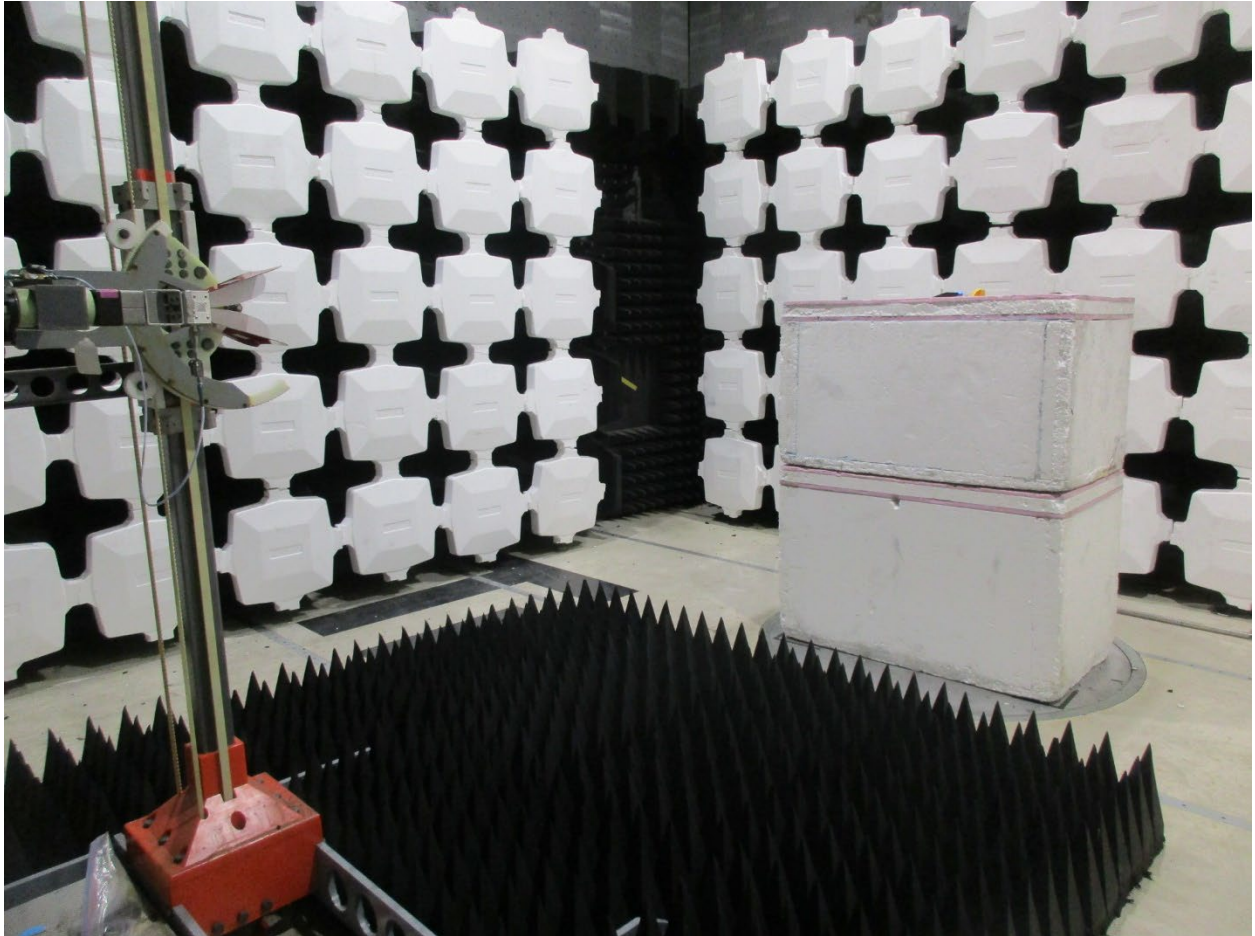

ANNEX B – Test Setup Photograph Exhibit

---

Kastle Systems International  
Model: KR100-M  
FCC ID: 2ALZSKR100-M

Radiated Testing, Table Setup #1

Radiated Testing, Table Setup #2

Radiated Testing, Below 1 GHz #1

Radiated Testing, Below 1 GHz #2

Radiated Testing, Above 1 GHz #1

Radiated Testing, Above 1 GHz #2