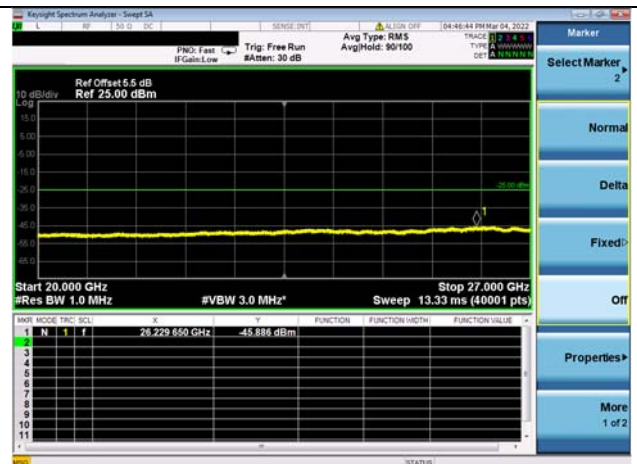

LTE CA 41C CSE

Channel Bandwidth: 10MHz+15MHz

LOW CH/QPSK/1RB0 and 1RB74

LOW CH/QPSK/1RB0 and 1RB74

LOW CH/QPSK/1RB49 and 1RB0

LOW CH/QPSK/1RB49 and 1RB0

LOW CH/QPSK/FULL RB

LOW CH/QPSK/FULL RB

Mid CH/QPSK/1RB0 and 1RB74

Mid CH/QPSK/1RB0 and 1RB74

Mid CH/QPSK/1RB49 and 1RB0

Mid CH/QPSK/1RB49 and 1RB0

Mid CH/QPSK/FULL RB

Mid CH/QPSK/FULL RB

LTE CA 41C CSE

Channel Bandwidth: 10MHz+20MHz