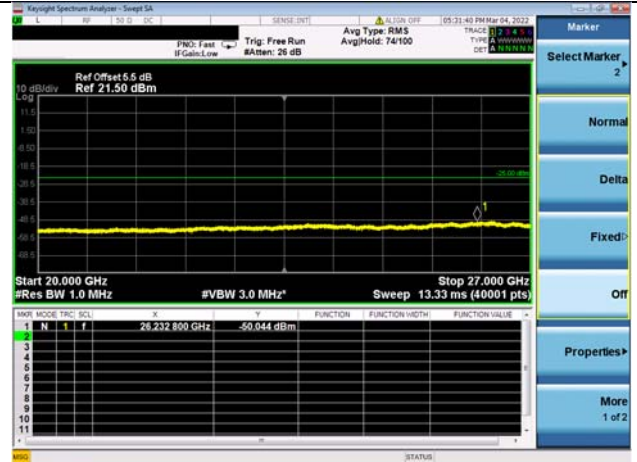

Mid CH/QPSK/1RB49 and 1RB0

Mid CH/QPSK/1RB49 and 1RB0

Mid CH/QPSK/FULL RB

Mid CH/QPSK/FULL RB

LTE CA 41C CSE

Channel Bandwidth: 15MHz+10MHz

LOW CH/QPSK/1RB0 and 1RB49

LOW CH/QPSK/1RB0 and 1RB49