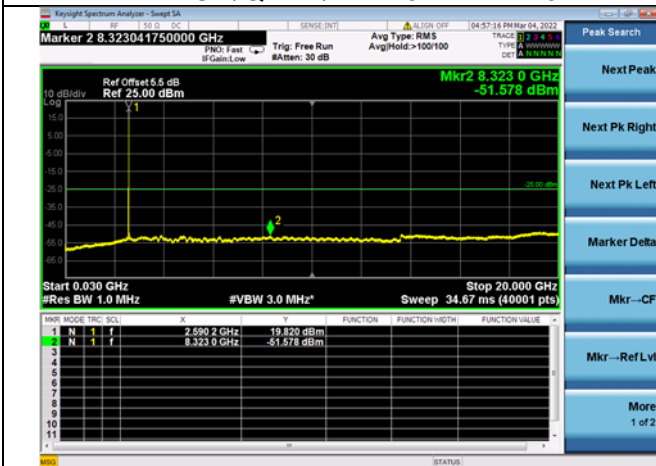

LTE CA 41C CSE

Channel Bandwidth: 10MHz+15MHz

LOW CH/QPSK/1RB0 and 1RB74

LOW CH/QPSK/1RB0 and 1RB74

LOW CH/QPSK/1RB49 and 1RB0

LOW CH/QPSK/1RB49 and 1RB0

LOW CH/QPSK/FULL RB

LOW CH/QPSK/FULL RB

Mid CH/QPSK/1RB0 and 1RB74

Mid CH/QPSK/1RB0 and 1RB74

Mid CH/QPSK/1RB49 and 1RB0

Mid CH/QPSK/1RB49 and 1RB0

Mid CH/QPSK/FULL RB

Mid CH/QPSK/FULL RB

LTE CA 41C CSE

Channel Bandwidth: 10MHz+20MHz