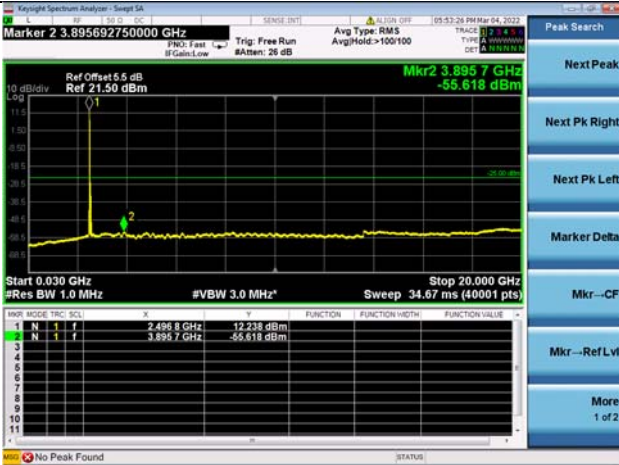

Mid CH/QPSK/FULL RB

Mid CH/QPSK/FULL RB

High CH/QPSK/1RB0 and 1RB49

High CH/QPSK/1RB0 and 1RB49

High CH/QPSK/1RB74 and 1RB0

High CH/QPSK/1RB74 and 1RB0

High CH/QPSK/FULL RB

High CH/QPSK/FULL RB

LTE CA 41C CSE

Channel Bandwidth: 15MHz+15MHz

LOW CH/QPSK/1RB0 and 1RB74

LOW CH/QPSK/1RB0 and 1RB74

LOW CH/QPSK/1RB74 and 1RB0

LOW CH/QPSK/1RB74 and 1RB0

LOW CH/QPSK/FULL RB

LOW CH/QPSK/FULL RB