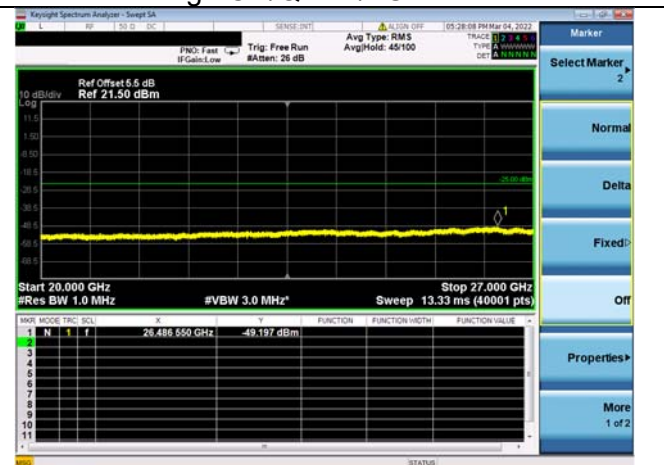

Mid CH/QPSK/FULL RB

Mid CH/QPSK/FULL RB

High CH/QPSK/1RB0 and 1RB49

High CH/QPSK/1RB0 and 1RB49

High CH/QPSK/1RB74 and 1RB0

High CH/QPSK/1RB74 and 1RB0

High CH/QPSK/FULL RB

High CH/QPSK/FULL RB

LTE CA 41C CSE

Channel Bandwidth: 15MHz+15MHz

LOW CH/QPSK/1RB0 and 1RB74

LOW CH/QPSK/1RB0 and 1RB74

LOW CH/QPSK/1RB74 and 1RB0

LOW CH/QPSK/1RB74 and 1RB0

LOW CH/QPSK/FULL RB

LOW CH/QPSK/FULL RB