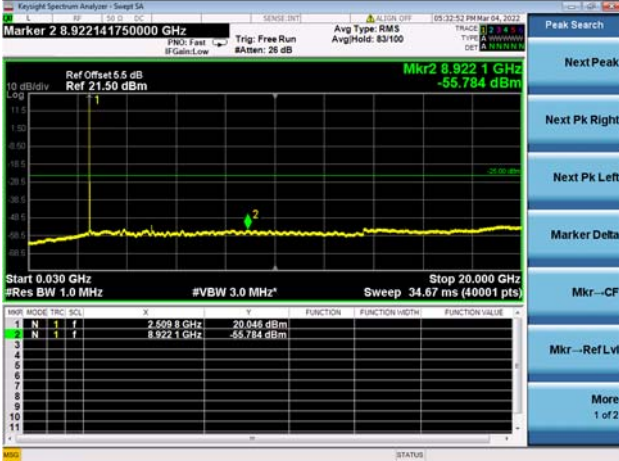

LOW CH/QPSK/1RB74 and 1RB0

LOW CH/QPSK/1RB74 and 1RB0