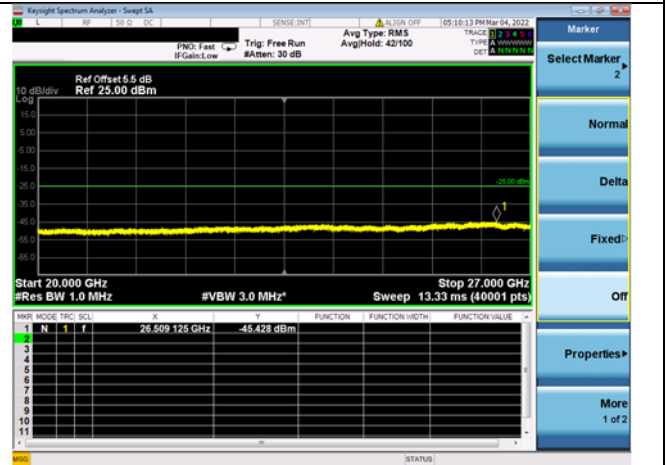

LOW CH/QPSK/1RB0 and 1RB99

LOW CH/QPSK/1RB0 and 1RB99

LOW CH/QPSK/1RB49 and 1RB0

LOW CH/QPSK/1RB49 and 1RB0

LOW CH/QPSK/FULL RB

LOW CH/QPSK/FULL RB

Mid CH/QPSK/1RB0 and 1RB99

Mid CH/QPSK/1RB0 and 1RB99

Mid CH/QPSK/1RB49 and 1RB0

Mid CH/QPSK/1RB49 and 1RB0

Mid CH/QPSK/FULL RB

Mid CH/QPSK/FULL RB

LTE CA 41C CSE

Channel Bandwidth: 15MHz+10MHz

LOW CH/QPSK/1RB0 and 1RB49

LOW CH/QPSK/1RB0 and 1RB49