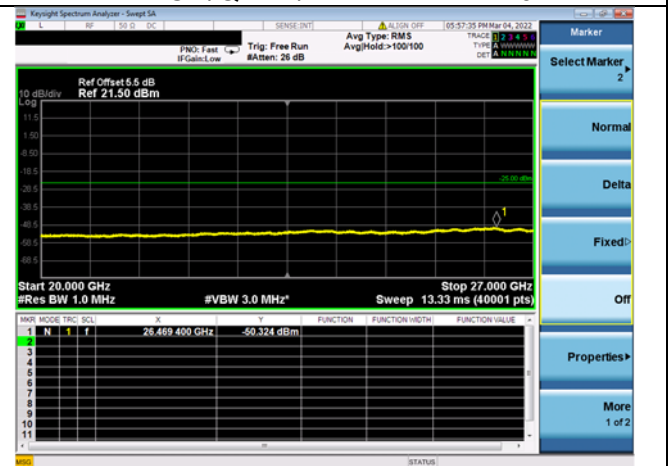

Mid CH/QPSK/1RB0 and 1RB74

Mid CH/QPSK/1RB0 and 1RB74

Mid CH/QPSK/1RB74 and 1RB0

Mid CH/QPSK/1RB74 and 1RB0

Mid CH/QPSK/FULL RB

Mid CH/QPSK/FULL RB

LTE CA 41C CSE

Channel Bandwidth: 15MHz+20MHz