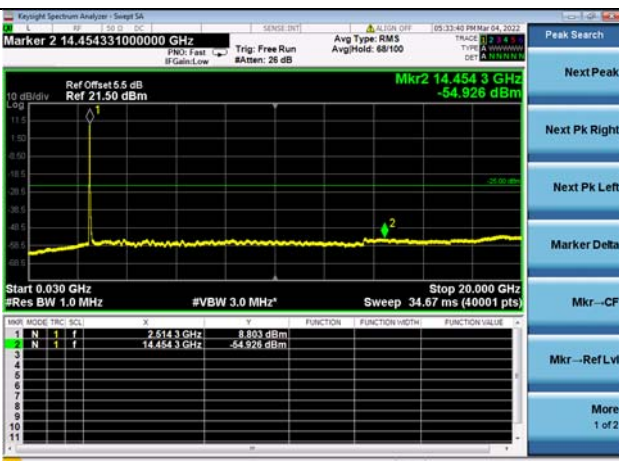

LOW CH/QPSK/FULL RB

LOW CH/QPSK/FULL RB