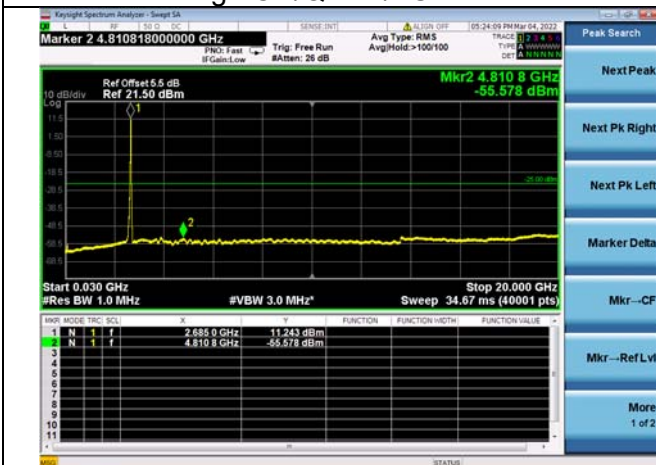

Mid CH/QPSK/FULL RB

Mid CH/QPSK/FULL RB

High CH/QPSK/1RB0 and 1RB49

High CH/QPSK/1RB0 and 1RB49

High CH/QPSK/1RB74 and 1RB0

High CH/QPSK/1RB74 and 1RB0

High CH/QPSK/FULL RB

High CH/QPSK/FULL RB

LTE CA 41C CSE

Channel Bandwidth: 15MHz+15MHz

LOW CH/QPSK/1RB0 and 1RB74

LOW CH/QPSK/1RB0 and 1RB74

LOW CH/QPSK/1RB74 and 1RB0

LOW CH/QPSK/1RB74 and 1RB0

LOW CH/QPSK/FULL RB

LOW CH/QPSK/FULL RB