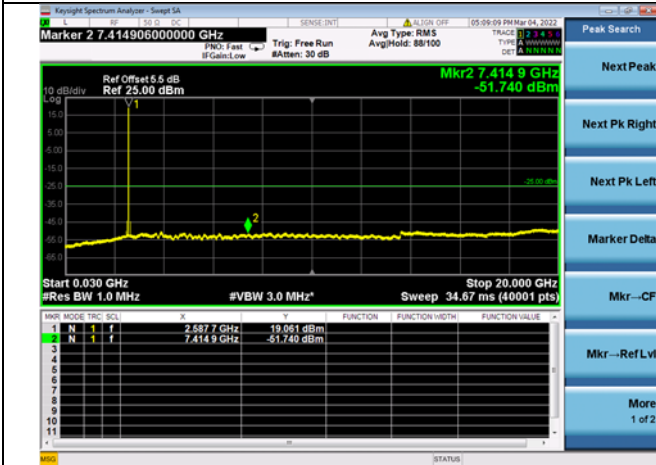

LOW CH/QPSK/1RB0 and 1RB99

LOW CH/QPSK/1RB0 and 1RB99

LOW CH/QPSK/1RB49 and 1RB0

LOW CH/QPSK/1RB49 and 1RB0

LOW CH/QPSK/FULL RB

LOW CH/QPSK/FULL RB

Mid CH/QPSK/1RB0 and 1RB99

Mid CH/QPSK/1RB0 and 1RB99

Mid CH/QPSK/1RB49 and 1RB0

Mid CH/QPSK/1RB49 and 1RB0

Mid CH/QPSK/FULL RB

Mid CH/QPSK/FULL RB

LTE CA 41C CSE

Channel Bandwidth: 15MHz+10MHz

LOW CH/QPSK/1RB0 and 1RB49

LOW CH/QPSK/1RB0 and 1RB49