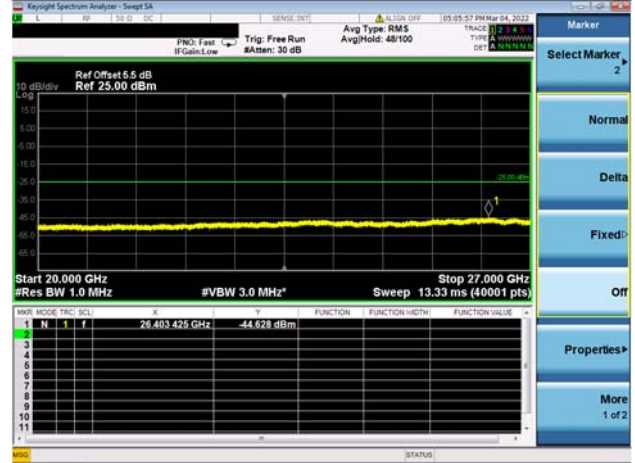

LOW CH/QPSK/1RB0 and 1RB99

LOW CH/QPSK/1RB0 and 1RB99

LOW CH/QPSK/1RB49 and 1RB0

LOW CH/QPSK/1RB49 and 1RB0

LOW CH/QPSK/FULL RB

LOW CH/QPSK/FULL RB

Mid CH/QPSK/1RB0 and 1RB99

Mid CH/QPSK/1RB0 and 1RB99

Mid CH/QPSK/1RB49 and 1RB0

Mid CH/QPSK/1RB49 and 1RB0

Mid CH/QPSK/FULL RB

Mid CH/QPSK/FULL RB

LTE CA 41C CSE

Channel Bandwidth: 15MHz+10MHz

LOW CH/QPSK/1RB0 and 1RB49

LOW CH/QPSK/1RB0 and 1RB49