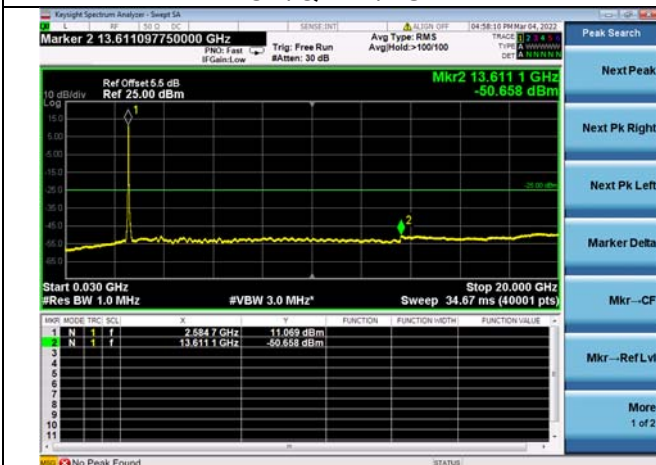

LTE CA 41C CSE

Channel Bandwidth: 10MHz+15MHz

LOW CH/QPSK/1RB0 and 1RB74

LOW CH/QPSK/1RB0 and 1RB74

LOW CH/QPSK/1RB49 and 1RB0

LOW CH/QPSK/1RB49 and 1RB0

LOW CH/QPSK/FULL RB

LOW CH/QPSK/FULL RB

Mid CH/QPSK/1RB0 and 1RB74

Mid CH/QPSK/1RB0 and 1RB74

Mid CH/QPSK/1RB49 and 1RB0

Mid CH/QPSK/1RB49 and 1RB0

Mid CH/QPSK/FULL RB

Mid CH/QPSK/FULL RB

LTE CA 41C CSE

Channel Bandwidth: 10MHz+20MHz

LOW CH/QPSK/1RB0 and 1RB99

LOW CH/QPSK/1RB0 and 1RB99

LOW CH/QPSK/1RB49 and 1RB0

LOW CH/QPSK/1RB49 and 1RB0

LOW CH/QPSK/FULL RB

LOW CH/QPSK/FULL RB

Mid CH/QPSK/1RB0 and 1RB99

Mid CH/QPSK/1RB0 and 1RB99