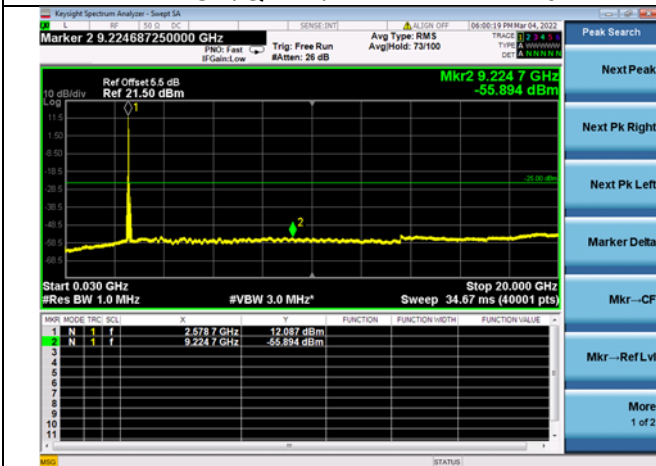

LTE CA 41C CSE

Channel Bandwidth: 15MHz+15MHz

LOW CH/QPSK/1RB0 and 1RB74

LOW CH/QPSK/1RB0 and 1RB74

LOW CH/QPSK/1RB74 and 1RB0

LOW CH/QPSK/1RB74 and 1RB0

LOW CH/QPSK/FULL RB

LOW CH/QPSK/FULL RB

Mid CH/QPSK/1RB0 and 1RB74

Mid CH/QPSK/1RB0 and 1RB74

Mid CH/QPSK/1RB74 and 1RB0

Mid CH/QPSK/1RB74 and 1RB0

Mid CH/QPSK/FULL RB

Mid CH/QPSK/FULL RB

LTE CA 41C CSE

Channel Bandwidth: 15MHz+20MHz