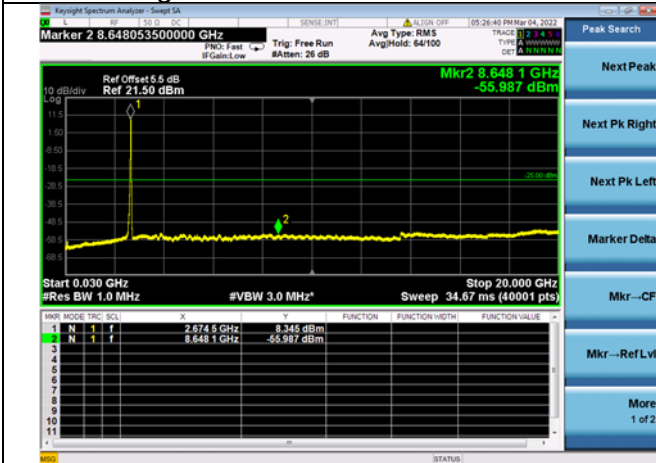

Mid CH/QPSK/FULL RB

Mid CH/QPSK/FULL RB

High CH/QPSK/1RB0 and 1RB49

High CH/QPSK/1RB0 and 1RB49

High CH/QPSK/1RB74 and 1RB0

High CH/QPSK/1RB74 and 1RB0

High CH/QPSK/FULL RB

High CH/QPSK/FULL RB

LTE CA 41C CSE

Channel Bandwidth: 15MHz+15MHz

LOW CH/QPSK/1RB0 and 1RB74

LOW CH/QPSK/1RB0 and 1RB74

LOW CH/QPSK/1RB74 and 1RB0

LOW CH/QPSK/1RB74 and 1RB0

LOW CH/QPSK/FULL RB

LOW CH/QPSK/FULL RB