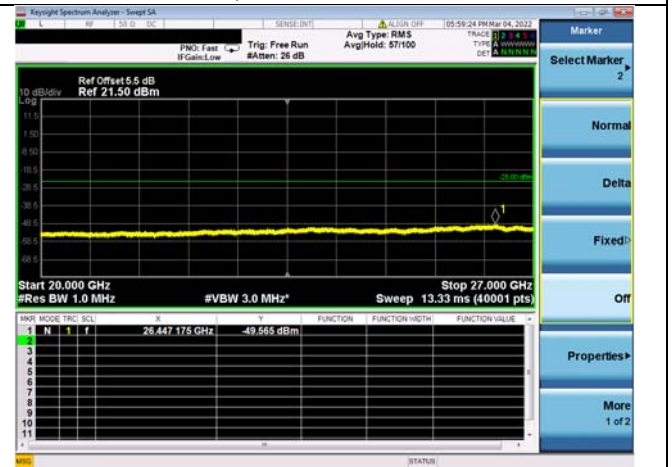

Mid CH/QPSK/1RB74 and 1RB0