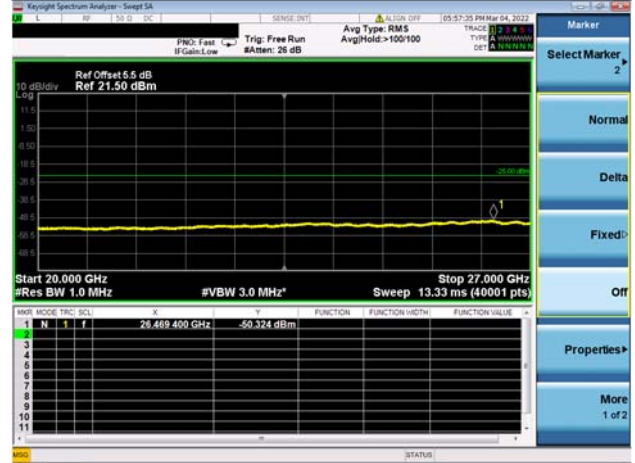

LTE CA 41C CSE

Channel Bandwidth: 15MHz+15MHz

LOW CH/QPSK/1RB0 and 1RB74

LOW CH/QPSK/1RB0 and 1RB74

LOW CH/QPSK/1RB74 and 1RB0

LOW CH/QPSK/1RB74 and 1RB0

LOW CH/QPSK/FULL RB

LOW CH/QPSK/FULL RB

Mid CH/QPSK/1RB0 and 1RB74

Mid CH/QPSK/1RB0 and 1RB74

Mid CH/QPSK/1RB74 and 1RB0

Mid CH/QPSK/1RB74 and 1RB0

Mid CH/QPSK/FULL RB

Mid CH/QPSK/FULL RB

LTE CA 41C CSE

Channel Bandwidth: 15MHz+20MHz