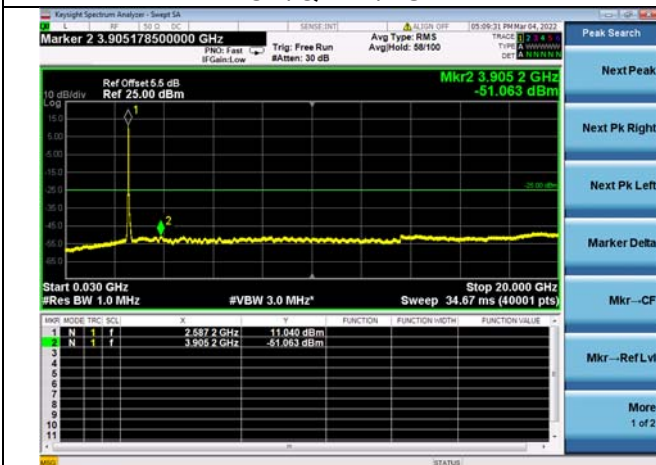

LOW CH/QPSK/1RB0 and 1RB99

LOW CH/QPSK/1RB0 and 1RB99

LOW CH/QPSK/1RB49 and 1RB0

LOW CH/QPSK/1RB49 and 1RB0

LOW CH/QPSK/FULL RB

LOW CH/QPSK/FULL RB

Mid CH/QPSK/1RB0 and 1RB99

Mid CH/QPSK/1RB0 and 1RB99

Mid CH/QPSK/1RB49 and 1RB0

Mid CH/QPSK/1RB49 and 1RB0

Mid CH/QPSK/FULL RB

Mid CH/QPSK/FULL RB

LTE CA 41C CSE

Channel Bandwidth: 15MHz+10MHz

LOW CH/QPSK/1RB0 and 1RB49

LOW CH/QPSK/1RB0 and 1RB49