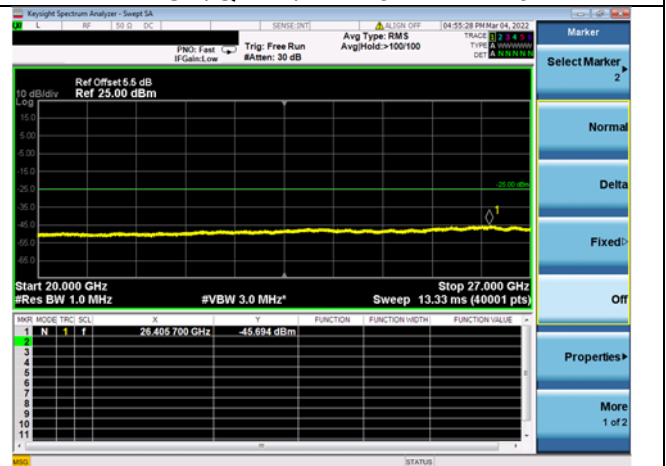

LTE CA 41C CSE

Channel Bandwidth: 10MHz+15MHz

LOW CH/QPSK/1RB0 and 1RB74

LOW CH/QPSK/1RB0 and 1RB74

LOW CH/QPSK/1RB49 and 1RB0

LOW CH/QPSK/1RB49 and 1RB0

LOW CH/QPSK/FULL RB

LOW CH/QPSK/FULL RB

Mid CH/QPSK/1RB0 and 1RB74

Mid CH/QPSK/1RB0 and 1RB74

Mid CH/QPSK/1RB49 and 1RB0

Mid CH/QPSK/1RB49 and 1RB0

Mid CH/QPSK/FULL RB

Mid CH/QPSK/FULL RB

LTE CA 41C CSE

Channel Bandwidth: 10MHz+20MHz

LOW CH/QPSK/1RB0 and 1RB99

LOW CH/QPSK/1RB0 and 1RB99

LOW CH/QPSK/1RB49 and 1RB0

LOW CH/QPSK/1RB49 and 1RB0

LOW CH/QPSK/FULL RB

LOW CH/QPSK/FULL RB

Mid CH/QPSK/1RB0 and 1RB99

Mid CH/QPSK/1RB0 and 1RB99