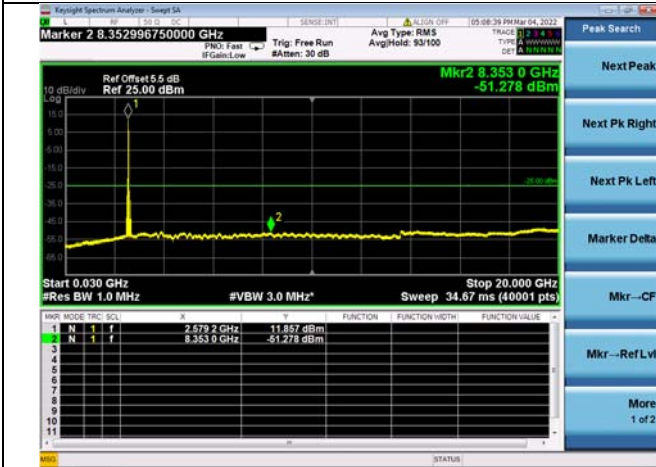

LOW CH/QPSK/1RB0 and 1RB99

LOW CH/QPSK/1RB0 and 1RB99

LOW CH/QPSK/1RB49 and 1RB0

LOW CH/QPSK/1RB49 and 1RB0

LOW CH/QPSK/FULL RB

LOW CH/QPSK/FULL RB

Mid CH/QPSK/1RB0 and 1RB99

Mid CH/QPSK/1RB0 and 1RB99

Mid CH/QPSK/1RB49 and 1RB0

Mid CH/QPSK/1RB49 and 1RB0

Mid CH/QPSK/FULL RB

Mid CH/QPSK/FULL RB

LTE CA 41C CSE

Channel Bandwidth: 15MHz+10MHz

LOW CH/QPSK/1RB0 and 1RB49

LOW CH/QPSK/1RB0 and 1RB49