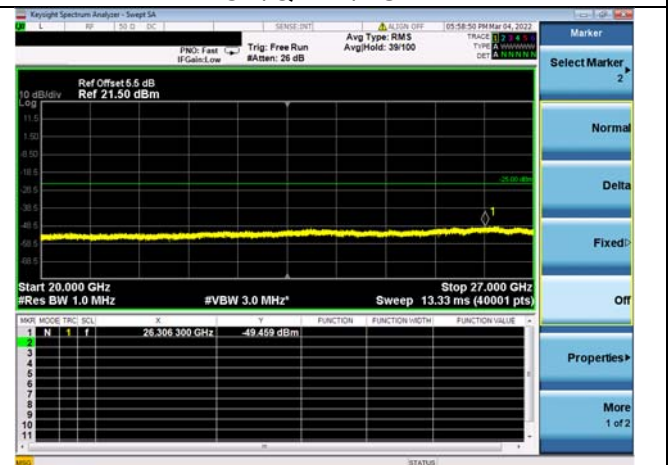

Mid CH/QPSK/1RB0 and 1RB74

Mid CH/QPSK/1RB0 and 1RB74

Mid CH/QPSK/1RB74 and 1RB0

Mid CH/QPSK/1RB74 and 1RB0

Mid CH/QPSK/FULL RB

Mid CH/QPSK/FULL RB

LTE CA 41C CSE

Channel Bandwidth: 15MHz+20MHz