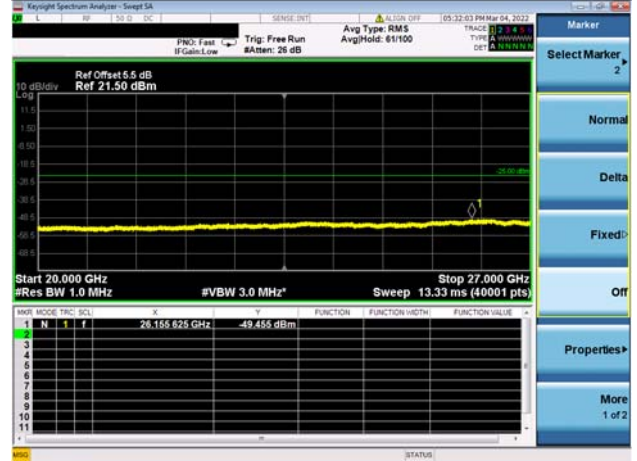

LOW CH/QPSK/1RB74 and 1RB0

LOW CH/QPSK/1RB74 and 1RB0