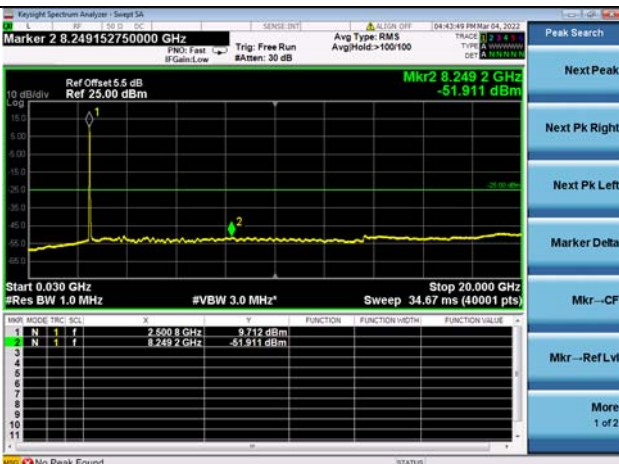

LTE CA 41C CSE

Channel Bandwidth: 10MHz+15MHz

LOW CH/QPSK/1RB0 and 1RB74

LOW CH/QPSK/1RB0 and 1RB74

LOW CH/QPSK/1RB49 and 1RB0

LOW CH/QPSK/1RB49 and 1RB0

LOW CH/QPSK/FULL RB

LOW CH/QPSK/FULL RB

Mid CH/QPSK/1RB0 and 1RB74

Mid CH/QPSK/1RB0 and 1RB74

Mid CH/QPSK/1RB49 and 1RB0

Mid CH/QPSK/1RB49 and 1RB0

Mid CH/QPSK/FULL RB

Mid CH/QPSK/FULL RB

LTE CA 41C CSE

Channel Bandwidth: 10MHz+20MHz