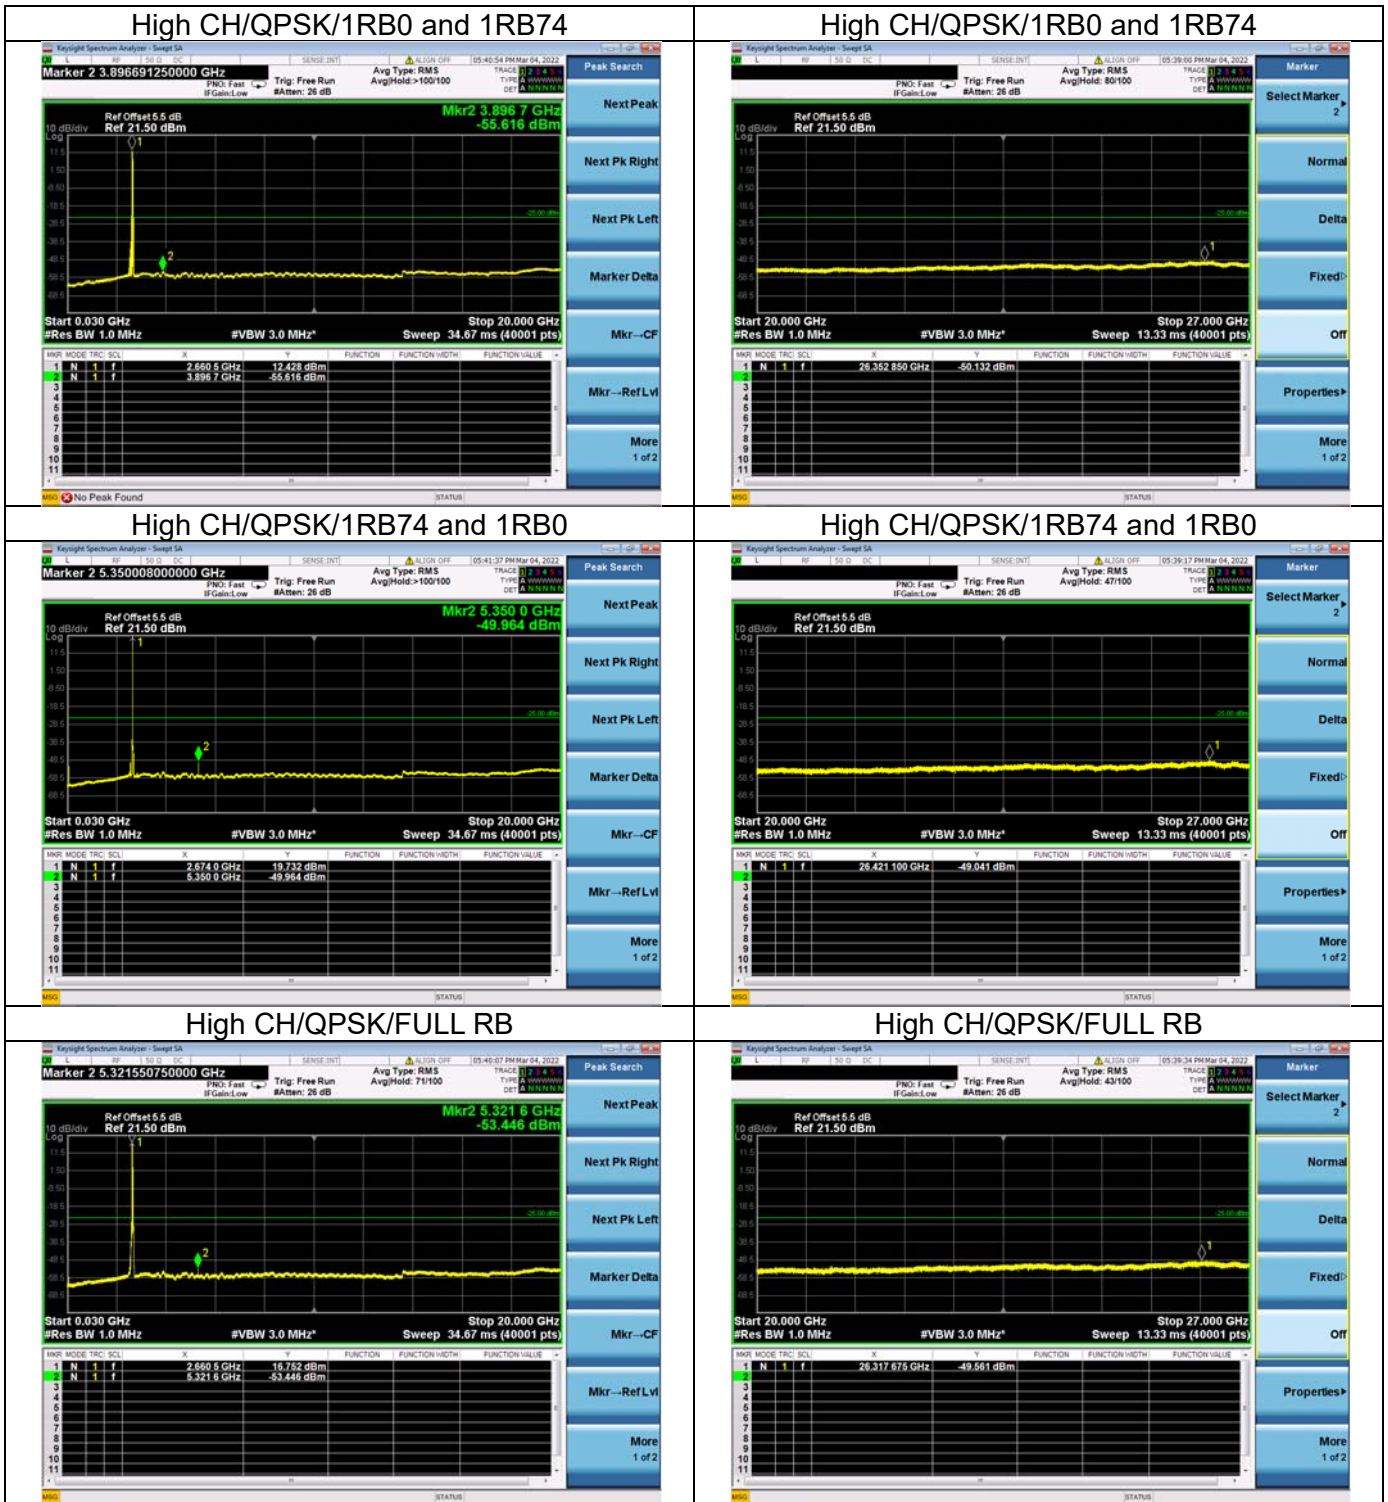

LTE CA 41C CSE

Channel Bandwidth: 15MHz+15MHz

LOW CH/QPSK/1RB0 and 1RB74

LOW CH/QPSK/1RB0 and 1RB74

LOW CH/QPSK/1RB74 and 1RB0

LOW CH/QPSK/1RB74 and 1RB0

LOW CH/QPSK/FULL RB

LOW CH/QPSK/FULL RB

Mid CH/QPSK/1RB0 and 1RB74

Mid CH/QPSK/1RB0 and 1RB74

Mid CH/QPSK/1RB74 and 1RB0

Mid CH/QPSK/1RB74 and 1RB0

Mid CH/QPSK/FULL RB

Mid CH/QPSK/FULL RB

LTE CA 41C CSE

Channel Bandwidth: 15MHz+20MHz

LOW CH/QPSK/1RB0 and 1RB99

LOW CH/QPSK/1RB0 and 1RB99

LOW CH/QPSK/1RB74 and 1RB0

LOW CH/QPSK/1RB74 and 1RB0

LOW CH/QPSK/FULL RB

LOW CH/QPSK/FULL RB

Mid CH/QPSK/1RB0 and 1RB99

Mid CH/QPSK/1RB0 and 1RB99