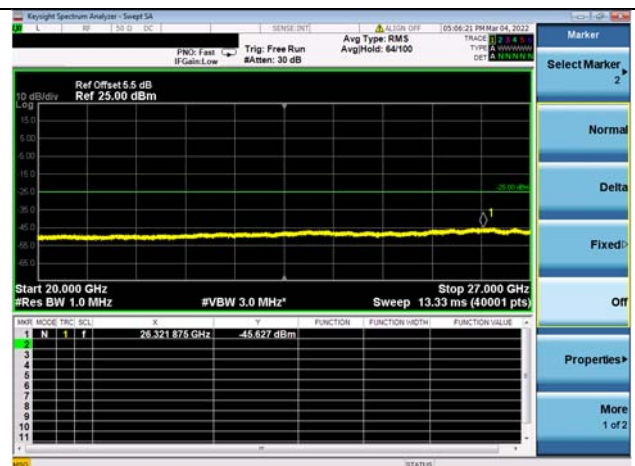

LOW CH/QPSK/1RB0 and 1RB99

LOW CH/QPSK/1RB0 and 1RB99

LOW CH/QPSK/1RB49 and 1RB0

LOW CH/QPSK/1RB49 and 1RB0

LOW CH/QPSK/FULL RB

LOW CH/QPSK/FULL RB

Mid CH/QPSK/1RB0 and 1RB99

Mid CH/QPSK/1RB0 and 1RB99

Mid CH/QPSK/1RB49 and 1RB0

Mid CH/QPSK/1RB49 and 1RB0

Mid CH/QPSK/FULL RB

Mid CH/QPSK/FULL RB

LTE CA 41C CSE

Channel Bandwidth: 15MHz+10MHz

LOW CH/QPSK/1RB0 and 1RB49

LOW CH/QPSK/1RB0 and 1RB49