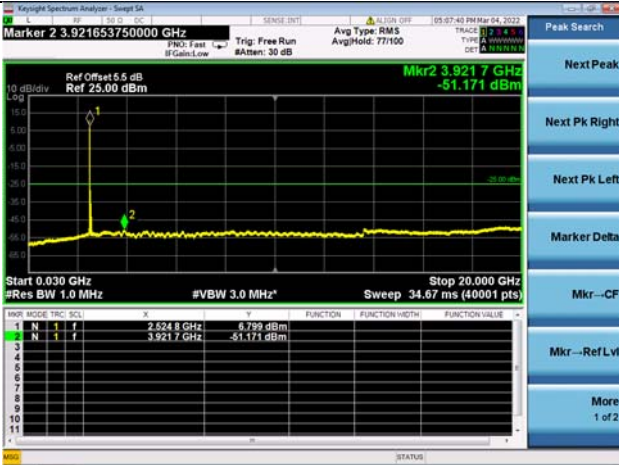

LTE CA 41C CSE

Channel Bandwidth: 10MHz+20MHz

LOW CH/QPSK/1RB0 and 1RB99