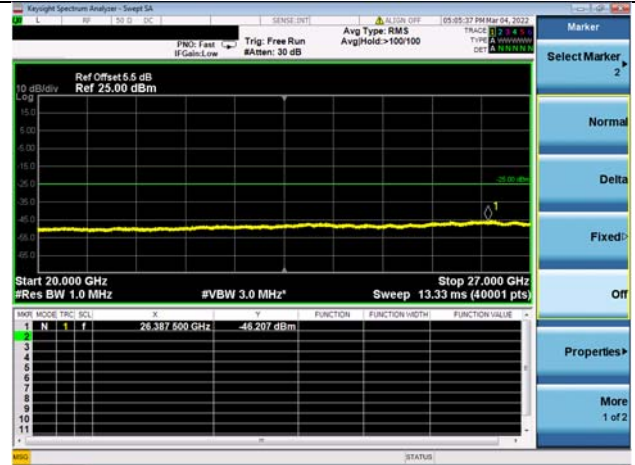

LOW CH/QPSK/1RB0 and 1RB99