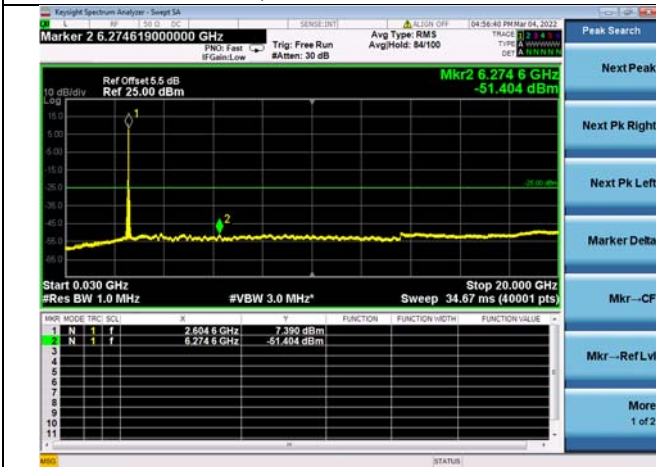

LTE CA 41C CSE

Channel Bandwidth: 10MHz+15MHz

LOW CH/QPSK/1RB0 and 1RB74

LOW CH/QPSK/1RB0 and 1RB74

LOW CH/QPSK/1RB49 and 1RB0

LOW CH/QPSK/1RB49 and 1RB0

LOW CH/QPSK/FULL RB

LOW CH/QPSK/FULL RB

Mid CH/QPSK/1RB0 and 1RB74

Mid CH/QPSK/1RB0 and 1RB74

Mid CH/QPSK/1RB49 and 1RB0

Mid CH/QPSK/1RB49 and 1RB0

Mid CH/QPSK/FULL RB

Mid CH/QPSK/FULL RB

LTE CA 41C CSE

Channel Bandwidth: 10MHz+20MHz