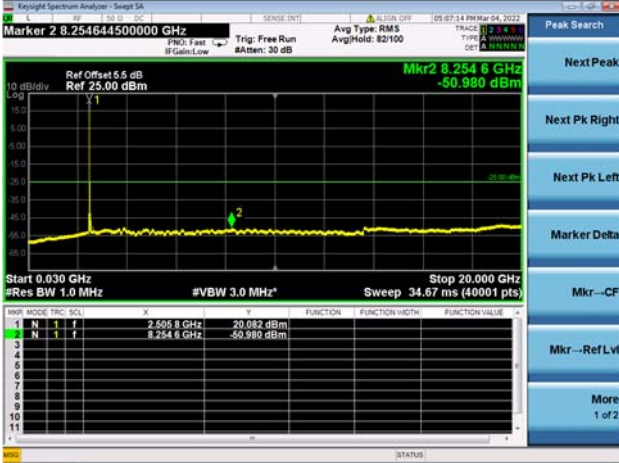

LTE CA 41C CSE

Channel Bandwidth: 10MHz+15MHz

LOW CH/QPSK/1RB0 and 1RB74

LOW CH/QPSK/1RB0 and 1RB74

LOW CH/QPSK/1RB49 and 1RB0

LOW CH/QPSK/1RB49 and 1RB0

LOW CH/QPSK/FULL RB

LOW CH/QPSK/FULL RB

Mid CH/QPSK/1RB0 and 1RB74

Mid CH/QPSK/1RB0 and 1RB74

Mid CH/QPSK/1RB49 and 1RB0

Mid CH/QPSK/1RB49 and 1RB0

Mid CH/QPSK/FULL RB

Mid CH/QPSK/FULL RB

LTE CA 41C CSE

Channel Bandwidth: 10MHz+20MHz

LOW CH/QPSK/1RB0 and 1RB99

LOW CH/QPSK/1RB0 and 1RB99

LOW CH/QPSK/1RB49 and 1RB0

LOW CH/QPSK/1RB49 and 1RB0

LOW CH/QPSK/FULL RB

LOW CH/QPSK/FULL RB

Mid CH/QPSK/1RB0 and 1RB99

Mid CH/QPSK/1RB0 and 1RB99