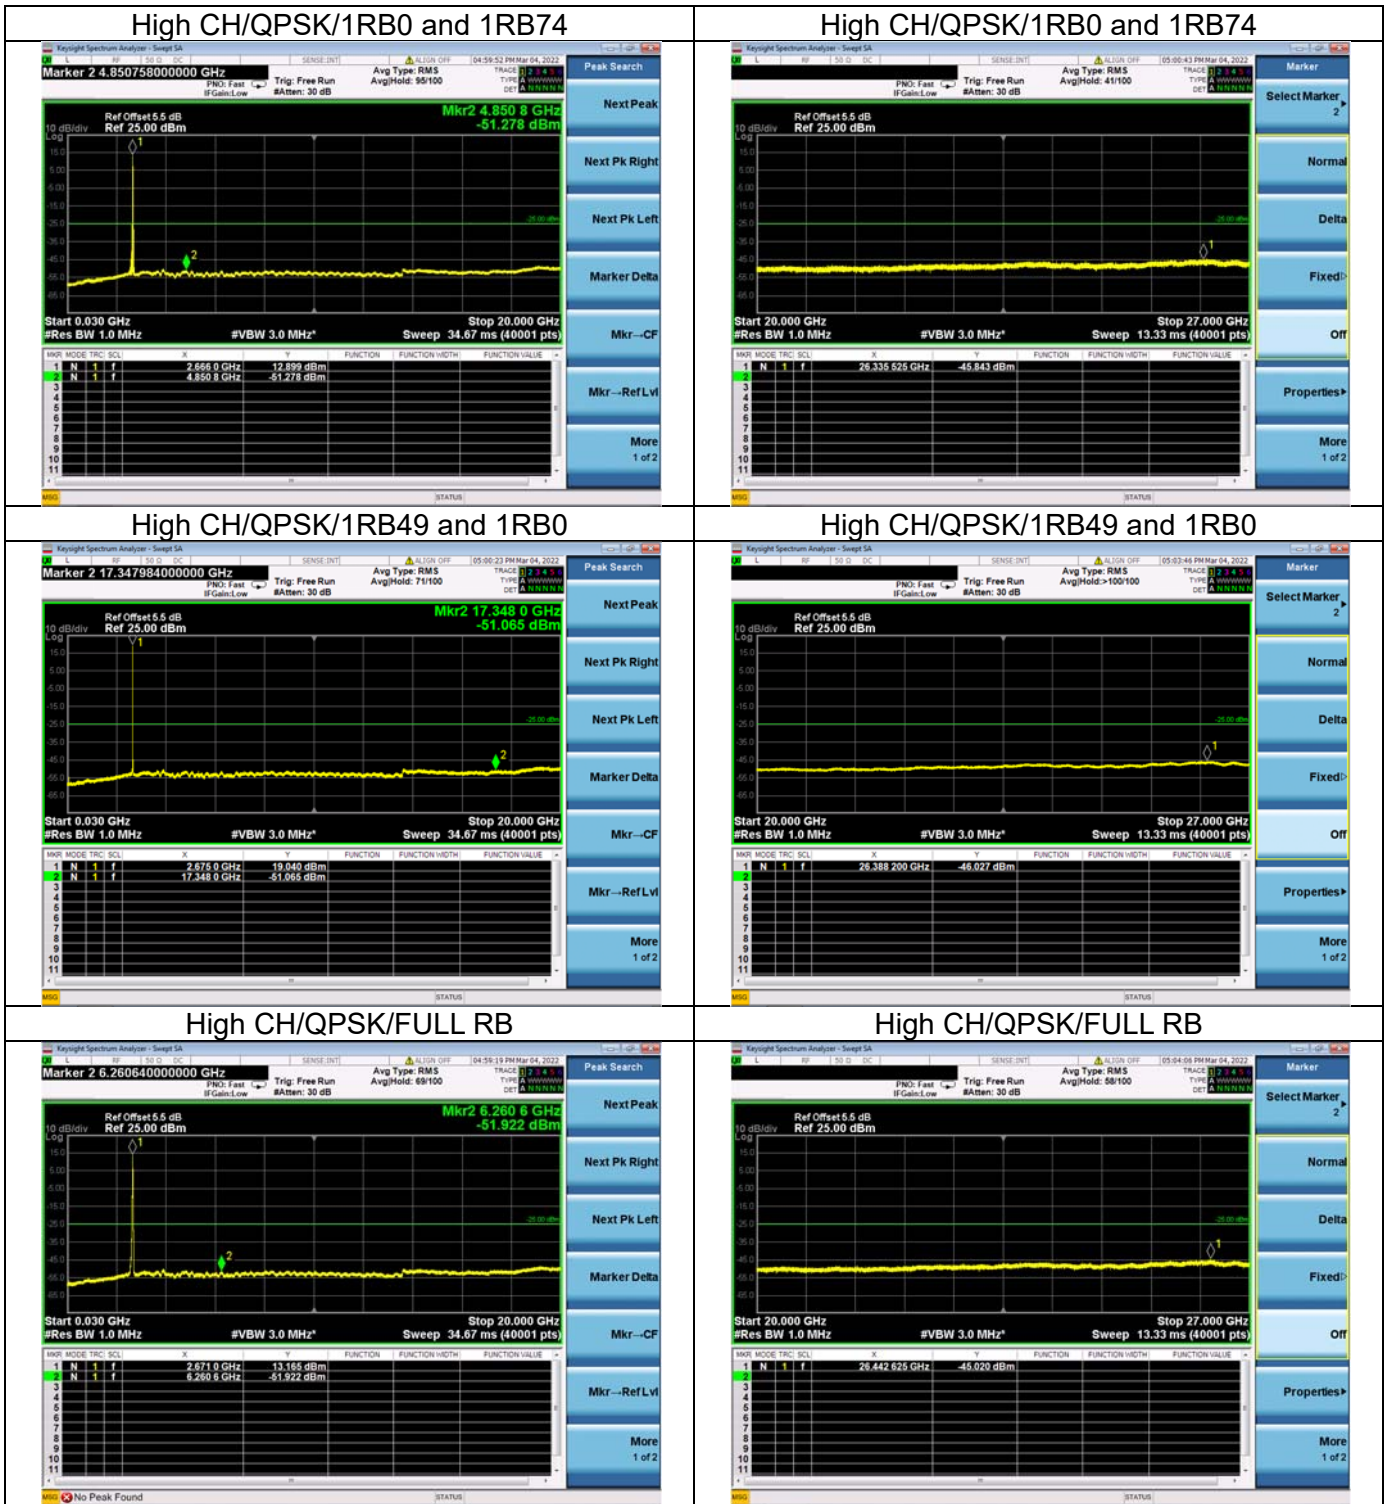

LTE CA 41C CSE

Channel Bandwidth: 10MHz+15MHz

LOW CH/QPSK/1RB0 and 1RB74

LOW CH/QPSK/1RB0 and 1RB74

LOW CH/QPSK/1RB49 and 1RB0

LOW CH/QPSK/1RB49 and 1RB0

LOW CH/QPSK/FULL RB

LOW CH/QPSK/FULL RB

Mid CH/QPSK/1RB0 and 1RB74

Mid CH/QPSK/1RB0 and 1RB74

Mid CH/QPSK/1RB49 and 1RB0

Mid CH/QPSK/1RB49 and 1RB0

Mid CH/QPSK/FULL RB

Mid CH/QPSK/FULL RB

LTE CA 41C CSE

Channel Bandwidth: 10MHz+20MHz

LOW CH/QPSK/1RB0 and 1RB99

LOW CH/QPSK/1RB0 and 1RB99

LOW CH/QPSK/1RB49 and 1RB0

LOW CH/QPSK/1RB49 and 1RB0

LOW CH/QPSK/FULL RB

LOW CH/QPSK/FULL RB

Mid CH/QPSK/1RB0 and 1RB99

Mid CH/QPSK/1RB0 and 1RB99

Mid CH/QPSK/1RB49 and 1RB0

Mid CH/QPSK/1RB49 and 1RB0

Mid CH/QPSK/FULL RB

Mid CH/QPSK/FULL RB

LTE CA 41C CSE

Channel Bandwidth: 15MHz+10MHz

LOW CH/QPSK/1RB0 and 1RB49

LOW CH/QPSK/1RB0 and 1RB49