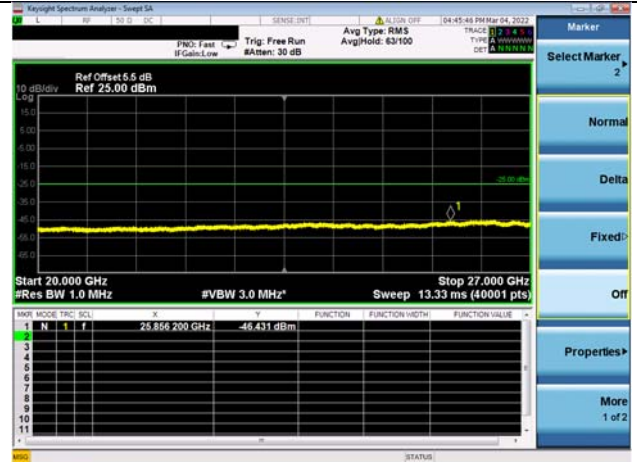

LTE CA 41C CSE

Channel Bandwidth: 10MHz+15MHz

LOW CH/QPSK/1RB0 and 1RB74

LOW CH/QPSK/1RB0 and 1RB74

LOW CH/QPSK/1RB49 and 1RB0

LOW CH/QPSK/1RB49 and 1RB0

LOW CH/QPSK/FULL RB

LOW CH/QPSK/FULL RB

Mid CH/QPSK/1RB0 and 1RB74

Mid CH/QPSK/1RB0 and 1RB74

Mid CH/QPSK/1RB49 and 1RB0

Mid CH/QPSK/1RB49 and 1RB0

Mid CH/QPSK/FULL RB

Mid CH/QPSK/FULL RB

LTE CA 41C CSE

Channel Bandwidth: 10MHz+20MHz