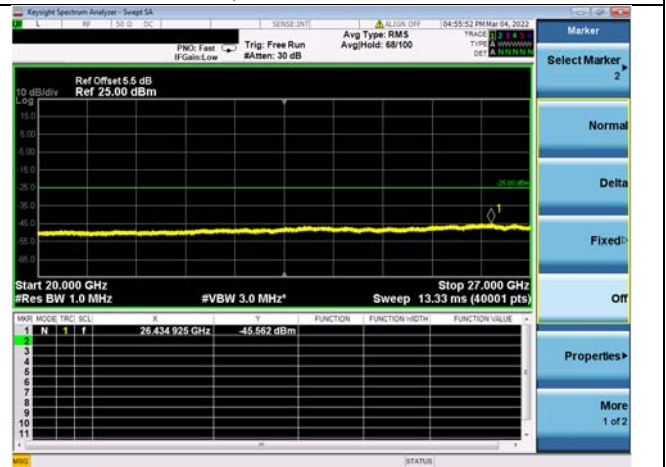

LTE CA 41C CSE

Channel Bandwidth: 10MHz+15MHz

LOW CH/QPSK/1RB0 and 1RB74

LOW CH/QPSK/1RB0 and 1RB74

LOW CH/QPSK/1RB49 and 1RB0

LOW CH/QPSK/1RB49 and 1RB0

LOW CH/QPSK/FULL RB

LOW CH/QPSK/FULL RB

Mid CH/QPSK/1RB0 and 1RB74

Mid CH/QPSK/1RB0 and 1RB74

Mid CH/QPSK/1RB49 and 1RB0

Mid CH/QPSK/1RB49 and 1RB0

Mid CH/QPSK/FULL RB

Mid CH/QPSK/FULL RB

LTE CA 41C CSE

Channel Bandwidth: 10MHz+20MHz