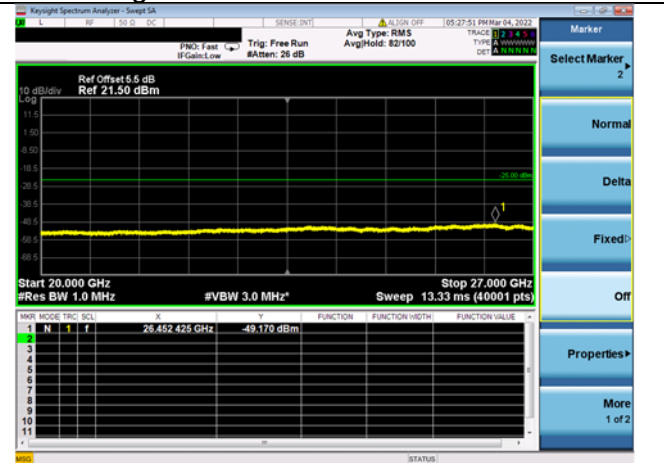

Mid CH/QPSK/FULL RB

Mid CH/QPSK/FULL RB

High CH/QPSK/1RB0 and 1RB49

High CH/QPSK/1RB0 and 1RB49

High CH/QPSK/1RB74 and 1RB0

High CH/QPSK/1RB74 and 1RB0

High CH/QPSK/FULL RB

High CH/QPSK/FULL RB

LTE CA 41C CSE

Channel Bandwidth: 15MHz+15MHz

LOW CH/QPSK/1RB0 and 1RB74

LOW CH/QPSK/1RB0 and 1RB74

LOW CH/QPSK/1RB74 and 1RB0

LOW CH/QPSK/1RB74 and 1RB0

LOW CH/QPSK/FULL RB

LOW CH/QPSK/FULL RB