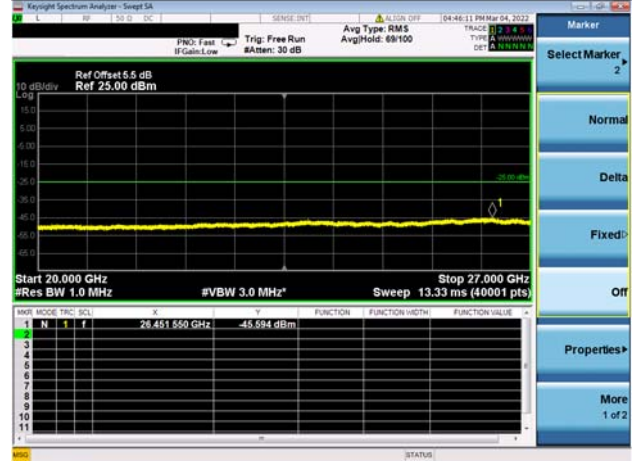

LTE CA 41C CSE

Channel Bandwidth: 10MHz+15MHz

LOW CH/QPSK/1RB0 and 1RB74

LOW CH/QPSK/1RB0 and 1RB74

LOW CH/QPSK/1RB49 and 1RB0

LOW CH/QPSK/1RB49 and 1RB0

LOW CH/QPSK/FULL RB

LOW CH/QPSK/FULL RB

Mid CH/QPSK/1RB0 and 1RB74

Mid CH/QPSK/1RB0 and 1RB74

Mid CH/QPSK/1RB49 and 1RB0

Mid CH/QPSK/1RB49 and 1RB0

Mid CH/QPSK/FULL RB

Mid CH/QPSK/FULL RB

LTE CA 41C CSE

Channel Bandwidth: 10MHz+20MHz