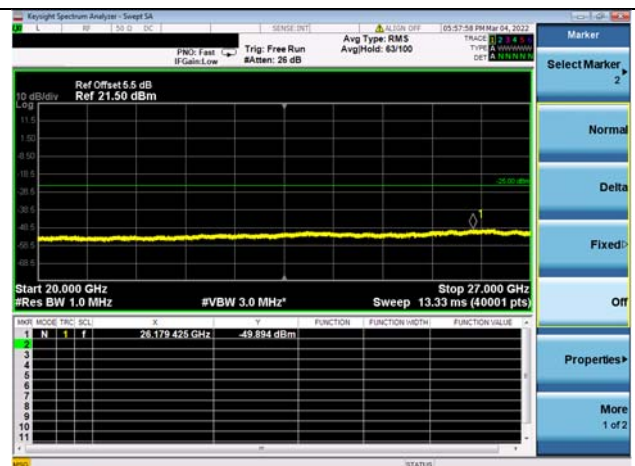

LTE CA 41C CSE

Channel Bandwidth: 15MHz+15MHz

LOW CH/QPSK/1RB0 and 1RB74

LOW CH/QPSK/1RB0 and 1RB74

LOW CH/QPSK/1RB74 and 1RB0

LOW CH/QPSK/1RB74 and 1RB0

LOW CH/QPSK/FULL RB

LOW CH/QPSK/FULL RB