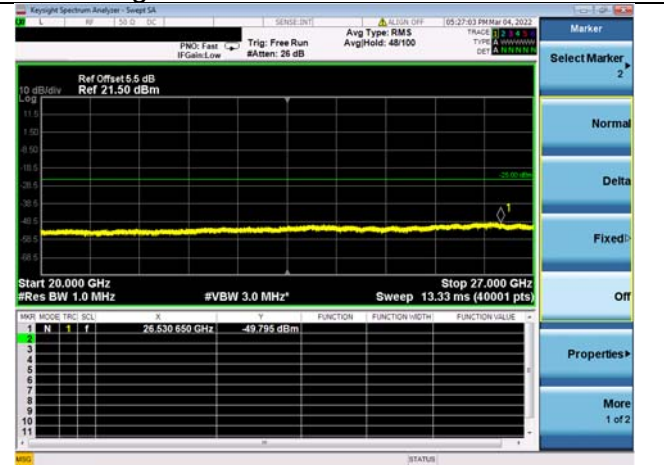

Mid CH/QPSK/FULL RB

Mid CH/QPSK/FULL RB

High CH/QPSK/1RB0 and 1RB49

High CH/QPSK/1RB0 and 1RB49

High CH/QPSK/1RB74 and 1RB0

High CH/QPSK/1RB74 and 1RB0

High CH/QPSK/FULL RB

High CH/QPSK/FULL RB

LTE CA 41C CSE

Channel Bandwidth: 15MHz+15MHz

LOW CH/QPSK/1RB0 and 1RB74

LOW CH/QPSK/1RB0 and 1RB74

LOW CH/QPSK/1RB74 and 1RB0

LOW CH/QPSK/1RB74 and 1RB0

LOW CH/QPSK/FULL RB

LOW CH/QPSK/FULL RB