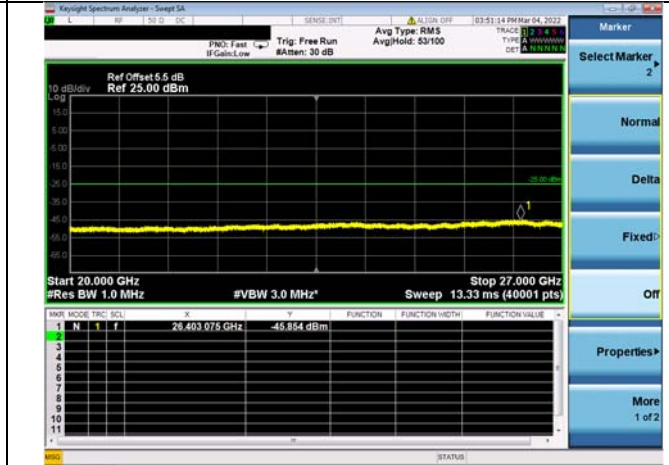

LTE CA 41C CSE

Channel Bandwidth: 15MHz+20MHz

LOW CH/QPSK/1RB0 and 1RB99

LOW CH/QPSK/1RB0 and 1RB99