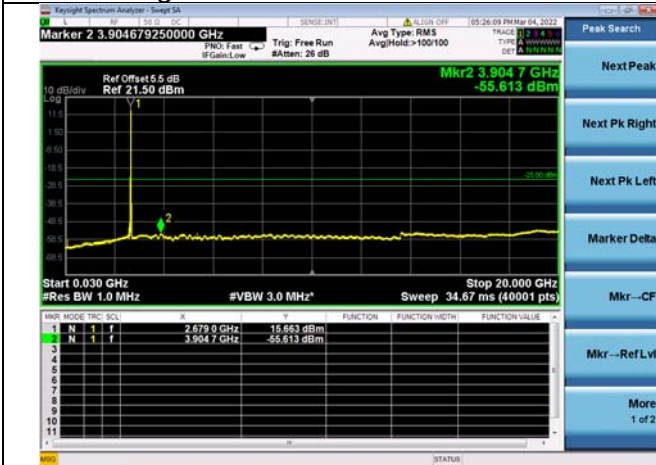

Mid CH/QPSK/FULL RB

Mid CH/QPSK/FULL RB

High CH/QPSK/1RB0 and 1RB49

High CH/QPSK/1RB0 and 1RB49

High CH/QPSK/1RB74 and 1RB0

High CH/QPSK/1RB74 and 1RB0

High CH/QPSK/FULL RB

High CH/QPSK/FULL RB

LTE CA 41C CSE

Channel Bandwidth: 15MHz+15MHz

LOW CH/QPSK/1RB0 and 1RB74

LOW CH/QPSK/1RB0 and 1RB74

LOW CH/QPSK/1RB74 and 1RB0

LOW CH/QPSK/1RB74 and 1RB0

LOW CH/QPSK/FULL RB

LOW CH/QPSK/FULL RB