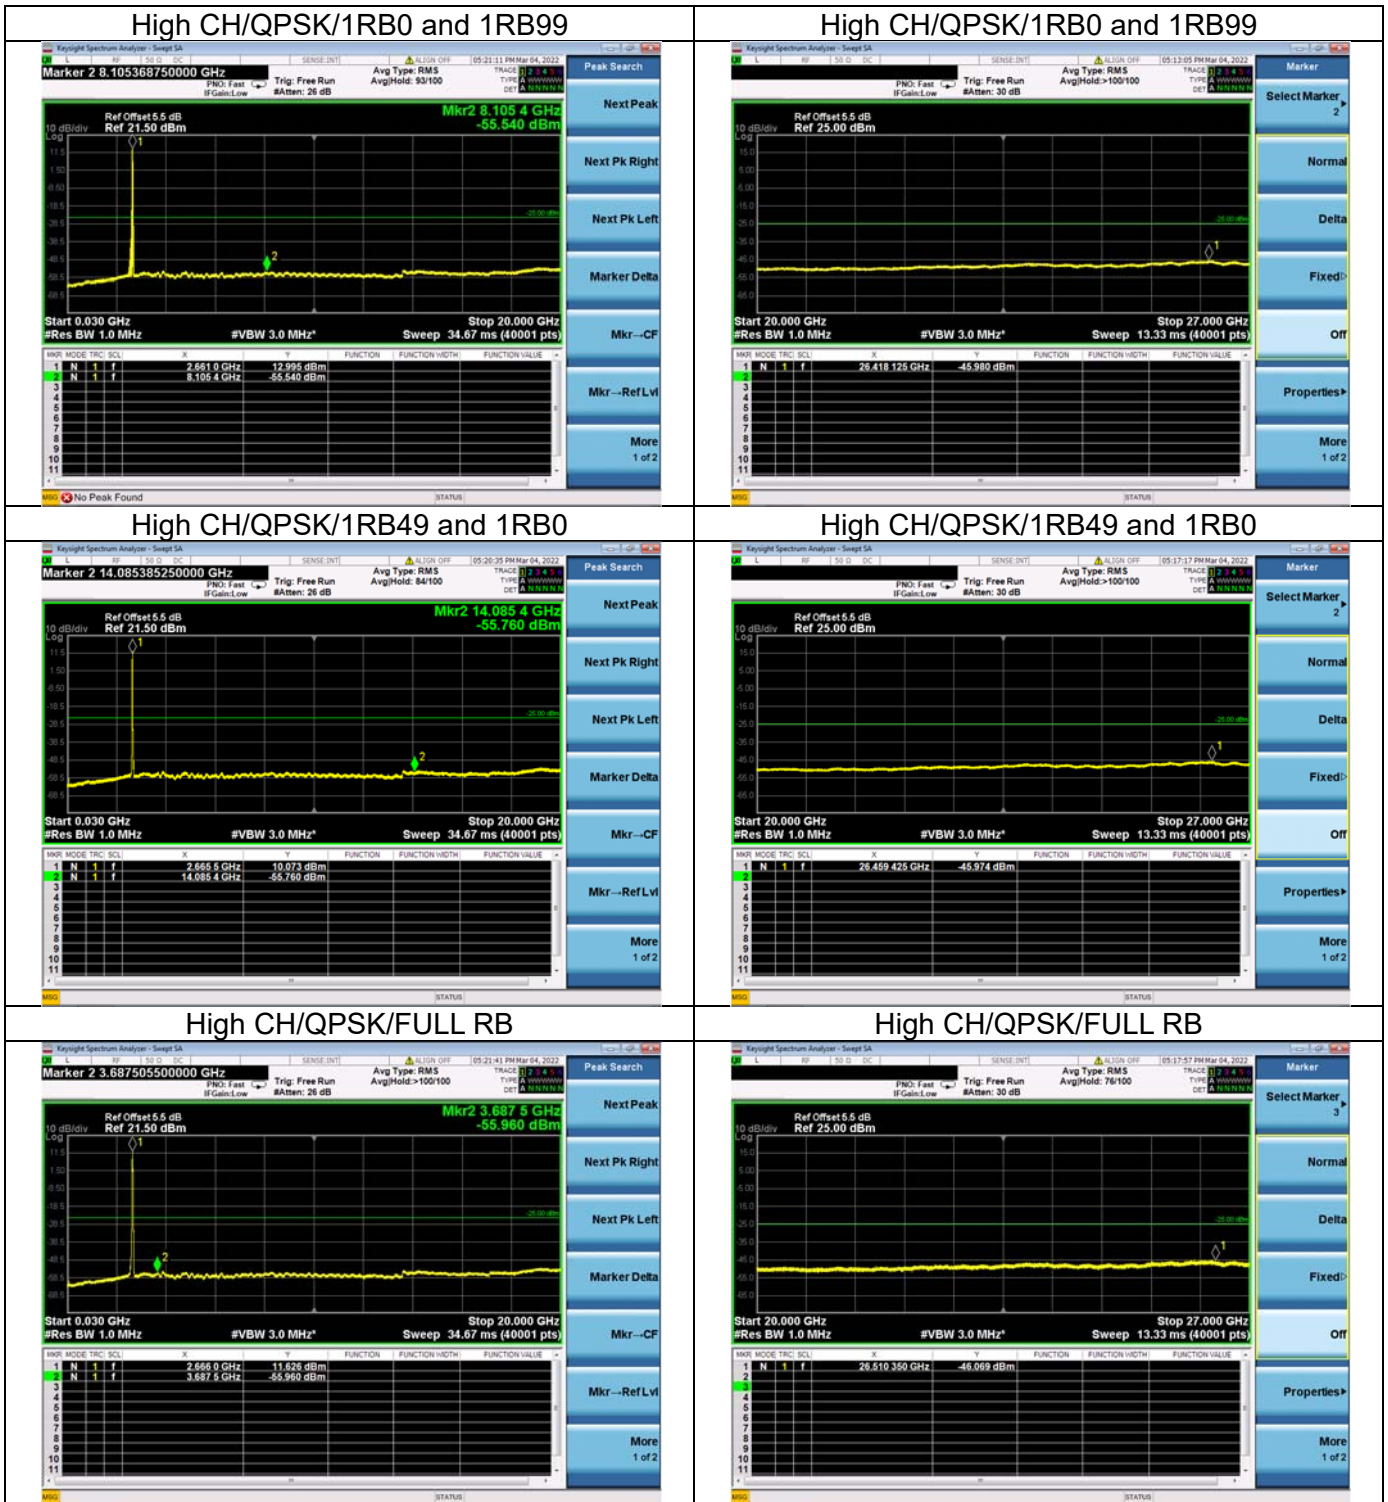

LOW CH/QPSK/1RB0 and 1RB99

LOW CH/QPSK/1RB0 and 1RB99

LOW CH/QPSK/1RB49 and 1RB0

LOW CH/QPSK/1RB49 and 1RB0

LOW CH/QPSK/FULL RB

LOW CH/QPSK/FULL RB

Mid CH/QPSK/1RB0 and 1RB99

Mid CH/QPSK/1RB0 and 1RB99

Mid CH/QPSK/1RB49 and 1RB0

Mid CH/QPSK/1RB49 and 1RB0

Mid CH/QPSK/FULL RB

Mid CH/QPSK/FULL RB

LTE CA 41C CSE

Channel Bandwidth: 15MHz+10MHz

LOW CH/QPSK/1RB0 and 1RB49

LOW CH/QPSK/1RB0 and 1RB49

LOW CH/QPSK/1RB74 and 1RB0

LOW CH/QPSK/1RB74 and 1RB0

LOW CH/QPSK/FULL RB

LOW CH/QPSK/FULL RB

Mid CH/QPSK/1RB0 and 1RB49

Mid CH/QPSK/1RB0 and 1RB49

Mid CH/QPSK/1RB74 and 1RB0

Mid CH/QPSK/1RB74 and 1RB0