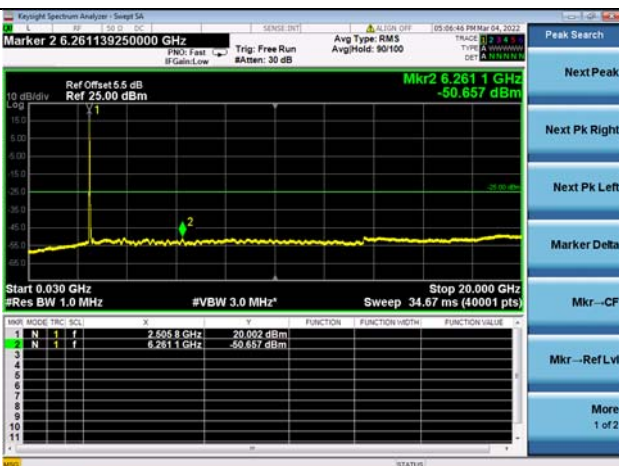

LOW CH/QPSK/1RB0 and 1RB99

LOW CH/QPSK/1RB0 and 1RB99

LOW CH/QPSK/1RB49 and 1RB0

LOW CH/QPSK/1RB49 and 1RB0

LOW CH/QPSK/FULL RB

LOW CH/QPSK/FULL RB

Mid CH/QPSK/1RB0 and 1RB99

Mid CH/QPSK/1RB0 and 1RB99

Mid CH/QPSK/1RB49 and 1RB0

Mid CH/QPSK/1RB49 and 1RB0

Mid CH/QPSK/FULL RB

Mid CH/QPSK/FULL RB

LTE CA 41C CSE

Channel Bandwidth: 15MHz+10MHz

LOW CH/QPSK/1RB0 and 1RB49

LOW CH/QPSK/1RB0 and 1RB49