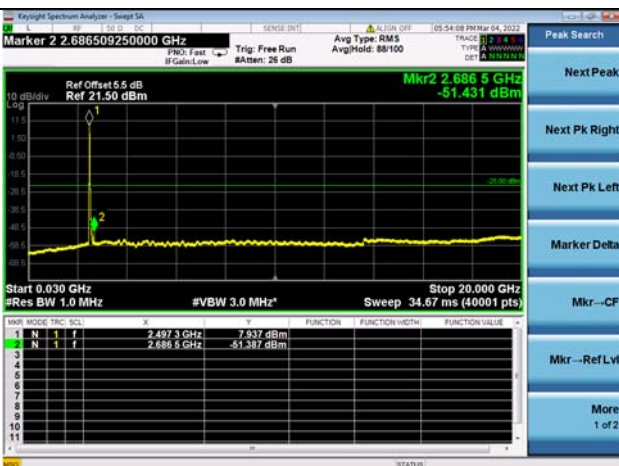

LTE CA 41C CSE

Channel Bandwidth: 15MHz+15MHz

LOW CH/QPSK/1RB0 and 1RB74

LOW CH/QPSK/1RB0 and 1RB74

LOW CH/QPSK/1RB74 and 1RB0

LOW CH/QPSK/1RB74 and 1RB0

LOW CH/QPSK/FULL RB

LOW CH/QPSK/FULL RB