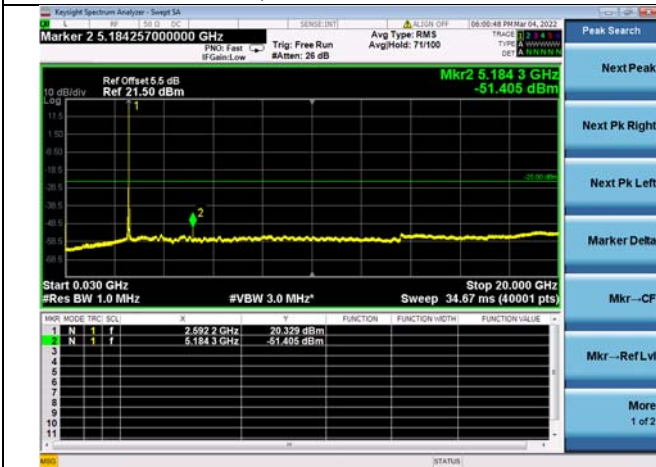

LTE CA 41C CSE

Channel Bandwidth: 15MHz+15MHz

LOW CH/QPSK/1RB0 and 1RB74

LOW CH/QPSK/1RB0 and 1RB74

LOW CH/QPSK/1RB74 and 1RB0

LOW CH/QPSK/1RB74 and 1RB0

LOW CH/QPSK/FULL RB

LOW CH/QPSK/FULL RB

Mid CH/QPSK/1RB0 and 1RB74

Mid CH/QPSK/1RB0 and 1RB74

Mid CH/QPSK/1RB74 and 1RB0

Mid CH/QPSK/1RB74 and 1RB0

Mid CH/QPSK/FULL RB

Mid CH/QPSK/FULL RB

LTE CA 41C CSE

Channel Bandwidth: 15MHz+20MHz