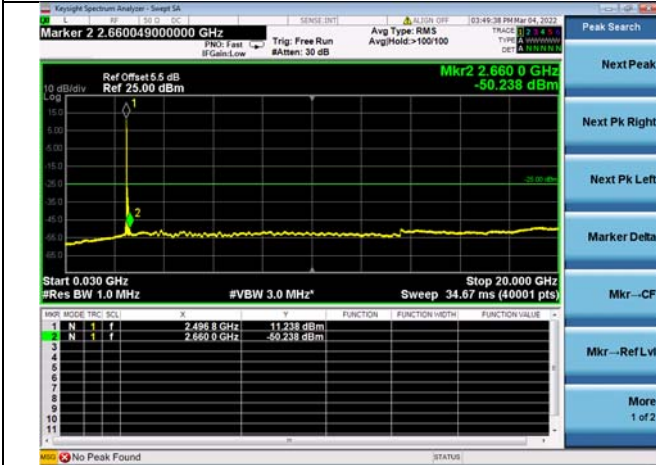

LTE CA 41C CSE

Channel Bandwidth: 15MHz+20MHz

LOW CH/QPSK/1RB0 and 1RB99

LOW CH/QPSK/1RB0 and 1RB99