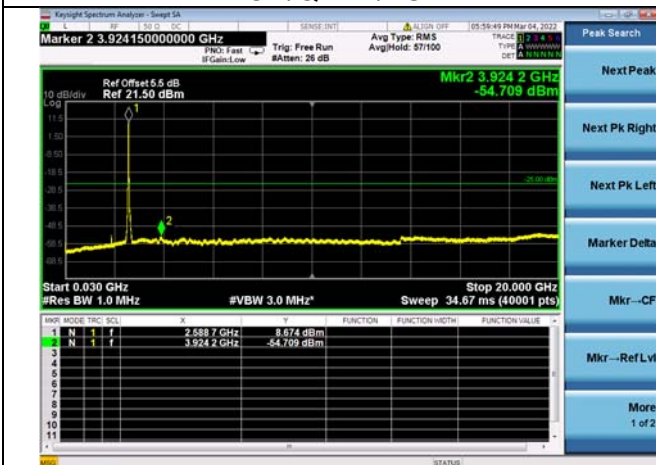

Mid CH/QPSK/1RB0 and 1RB74

Mid CH/QPSK/1RB0 and 1RB74

Mid CH/QPSK/1RB74 and 1RB0

Mid CH/QPSK/1RB74 and 1RB0

Mid CH/QPSK/FULL RB

Mid CH/QPSK/FULL RB

LTE CA 41C CSE

Channel Bandwidth: 15MHz+20MHz