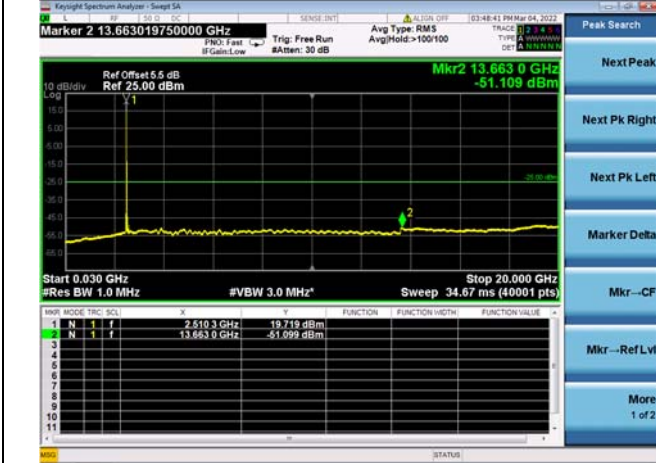

LOW CH/QPSK/1RB74 and 1RB0

LOW CH/QPSK/1RB74 and 1RB0