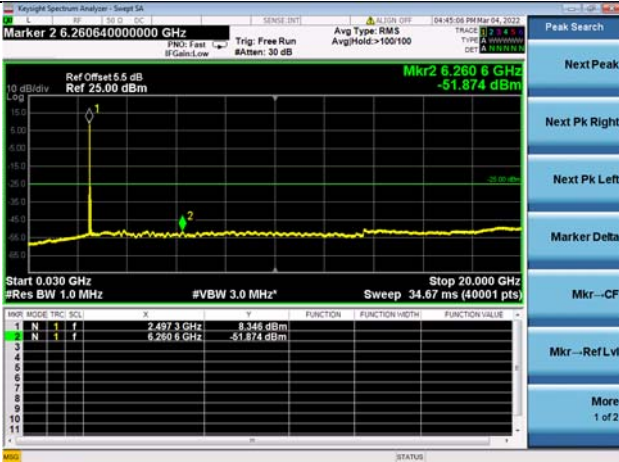

LTE CA 41C CSE

Channel Bandwidth: 10MHz+15MHz

LOW CH/QPSK/1RB0 and 1RB74

LOW CH/QPSK/1RB0 and 1RB74

LOW CH/QPSK/1RB49 and 1RB0

LOW CH/QPSK/1RB49 and 1RB0

LOW CH/QPSK/FULL RB

LOW CH/QPSK/FULL RB

Mid CH/QPSK/1RB0 and 1RB74

Mid CH/QPSK/1RB0 and 1RB74

Mid CH/QPSK/1RB49 and 1RB0

Mid CH/QPSK/1RB49 and 1RB0

Mid CH/QPSK/FULL RB

Mid CH/QPSK/FULL RB

LTE CA 41C CSE

Channel Bandwidth: 10MHz+20MHz