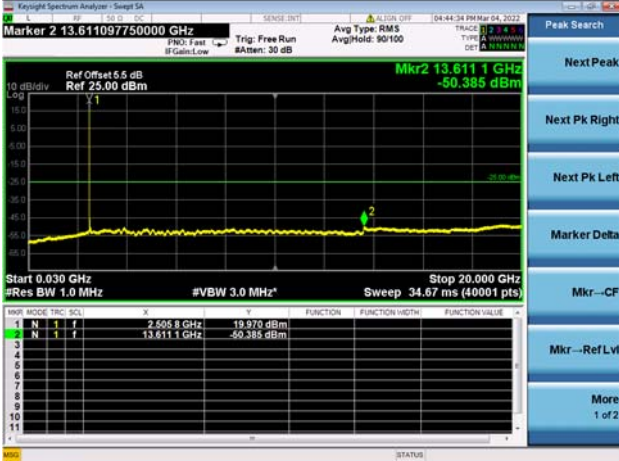

LTE CA 41C CSE

Channel Bandwidth: 10MHz+15MHz

LOW CH/QPSK/1RB0 and 1RB74

LOW CH/QPSK/1RB0 and 1RB74

LOW CH/QPSK/1RB49 and 1RB0

LOW CH/QPSK/1RB49 and 1RB0

LOW CH/QPSK/FULL RB

LOW CH/QPSK/FULL RB

Mid CH/QPSK/1RB0 and 1RB74

Mid CH/QPSK/1RB0 and 1RB74

Mid CH/QPSK/1RB49 and 1RB0

Mid CH/QPSK/1RB49 and 1RB0

Mid CH/QPSK/FULL RB

Mid CH/QPSK/FULL RB

LTE CA 41C CSE

Channel Bandwidth: 10MHz+20MHz