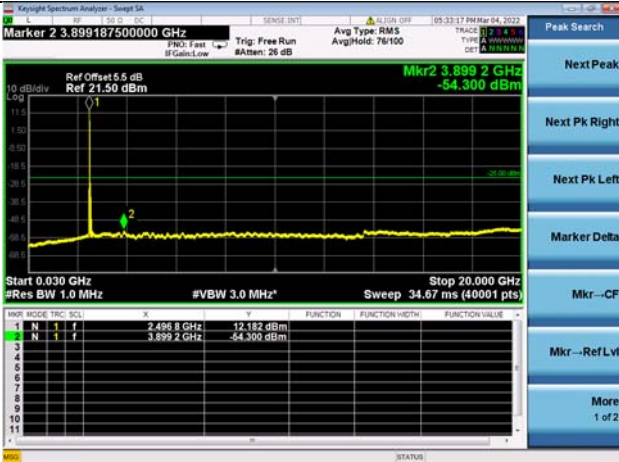

Mid CH/QPSK/1RB49 and 1RB0

Mid CH/QPSK/1RB49 and 1RB0

Mid CH/QPSK/FULL RB

Mid CH/QPSK/FULL RB

LTE CA 41C CSE

Channel Bandwidth: 15MHz+10MHz

LOW CH/QPSK/1RB0 and 1RB49

LOW CH/QPSK/1RB0 and 1RB49