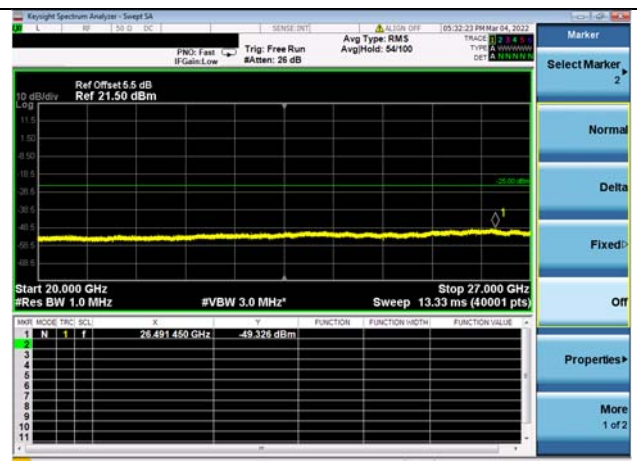

LOW CH/QPSK/FULL RB

LOW CH/QPSK/FULL RB