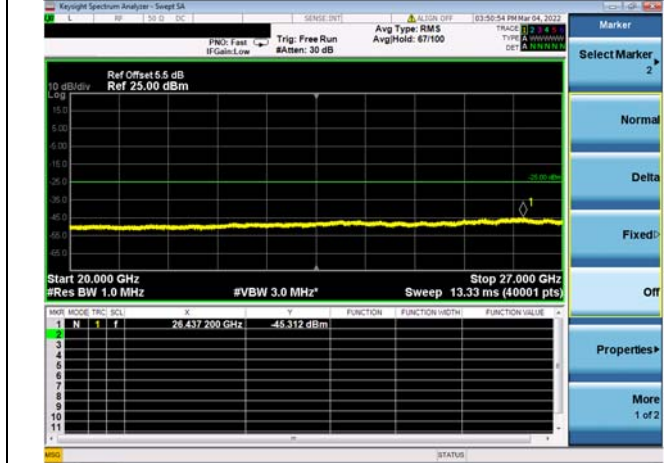

LOW CH/QPSK/1RB74 and 1RB0

LOW CH/QPSK/1RB74 and 1RB0