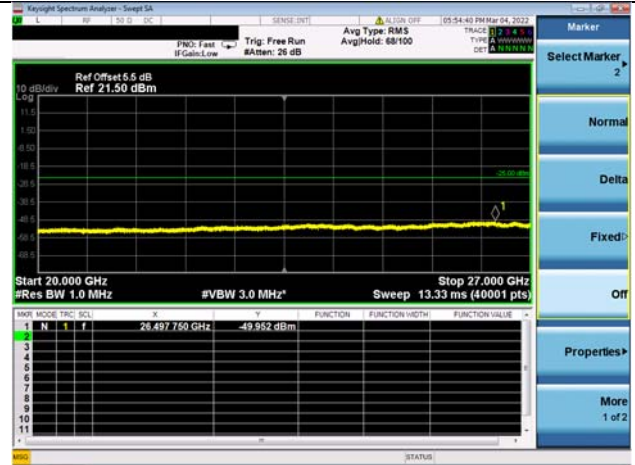

Mid CH/QPSK/FULL RB

Mid CH/QPSK/FULL RB

High CH/QPSK/1RB0 and 1RB49

High CH/QPSK/1RB0 and 1RB49

High CH/QPSK/1RB74 and 1RB0

High CH/QPSK/1RB74 and 1RB0

High CH/QPSK/FULL RB

High CH/QPSK/FULL RB

LTE CA 41C CSE

Channel Bandwidth: 15MHz+15MHz

LOW CH/QPSK/1RB0 and 1RB74

LOW CH/QPSK/1RB0 and 1RB74

LOW CH/QPSK/1RB74 and 1RB0

LOW CH/QPSK/1RB74 and 1RB0

LOW CH/QPSK/FULL RB

LOW CH/QPSK/FULL RB