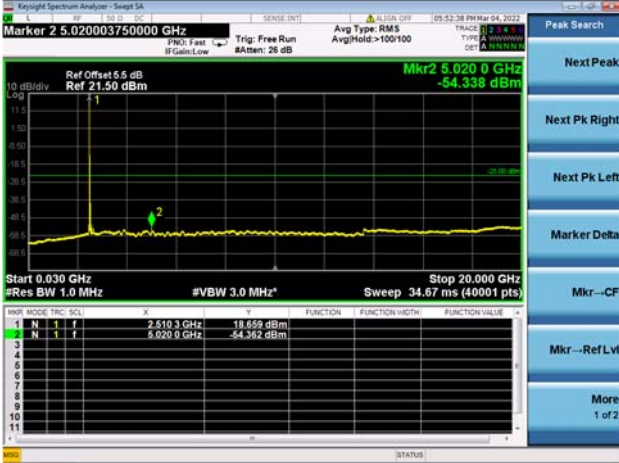

LTE CA 41C CSE

Channel Bandwidth: 15MHz+15MHz

LOW CH/QPSK/1RB0 and 1RB74

LOW CH/QPSK/1RB0 and 1RB74

LOW CH/QPSK/1RB74 and 1RB0

LOW CH/QPSK/1RB74 and 1RB0

LOW CH/QPSK/FULL RB

LOW CH/QPSK/FULL RB

Mid CH/QPSK/1RB0 and 1RB74

Mid CH/QPSK/1RB0 and 1RB74

Mid CH/QPSK/1RB74 and 1RB0

Mid CH/QPSK/1RB74 and 1RB0

Mid CH/QPSK/FULL RB

Mid CH/QPSK/FULL RB

LTE CA 41C CSE

Channel Bandwidth: 15MHz+20MHz