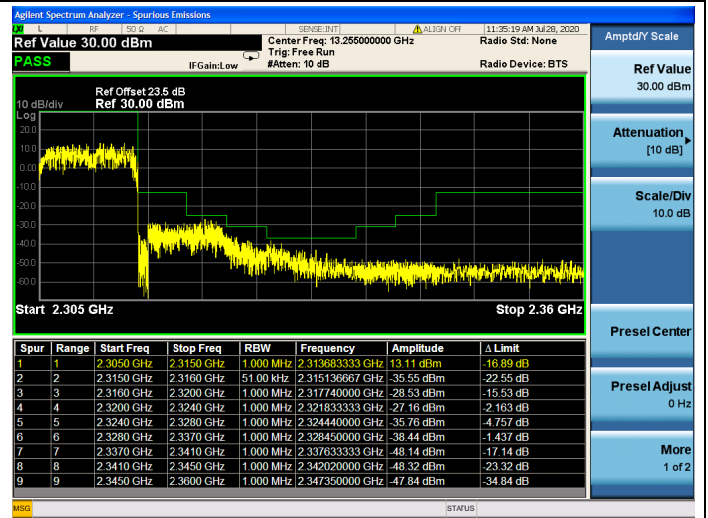

Band 30 / 10MHz BW / High / QPSK / Full RB