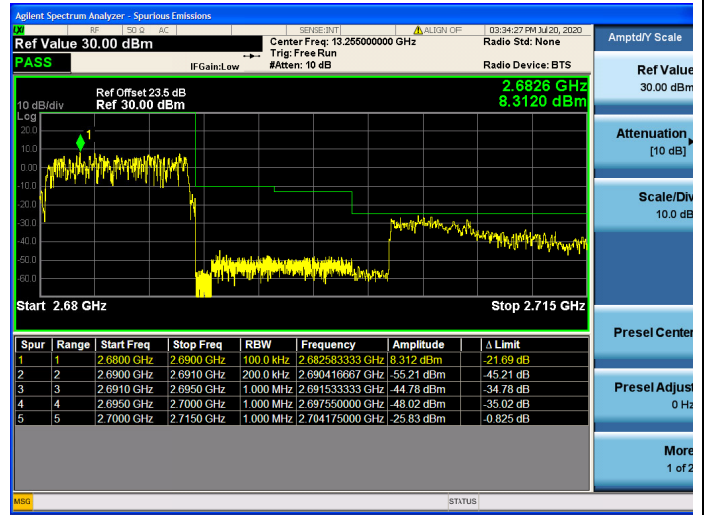

Band 41 / 10MHz BW / High / QPSK / Full RB