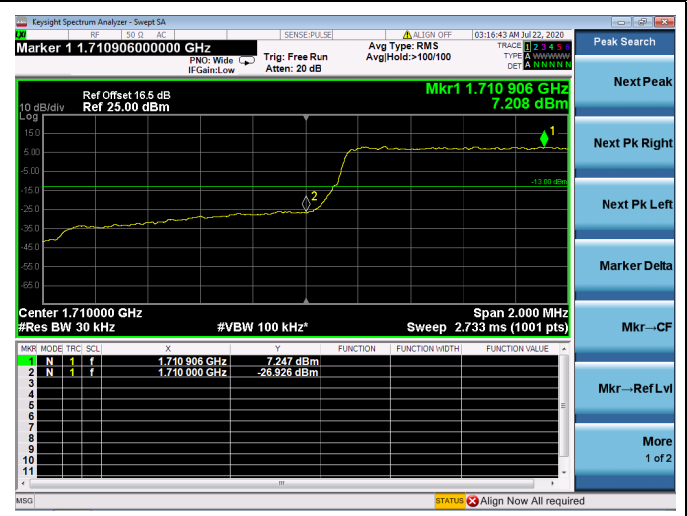

Band66 / 1.4MHz / Low CH / QPSK / Full RB