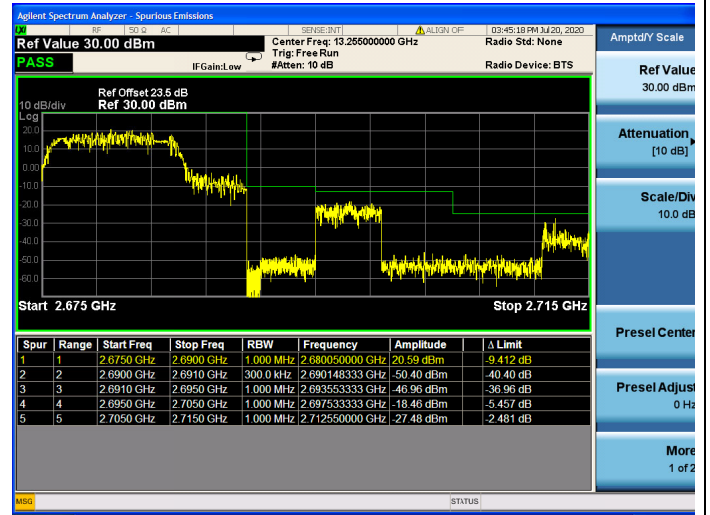

Band 41 / 15MHz BW / High / QPSK / Full RB