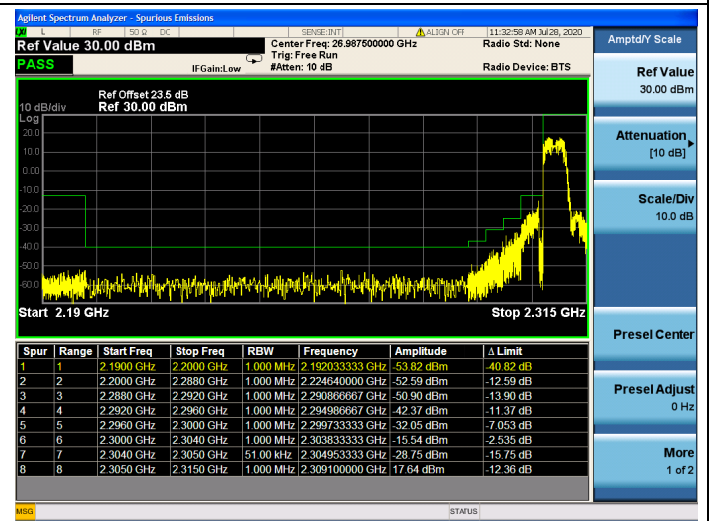

Band 30 / 5MHz BW / Low CH / QPSK / Full RB