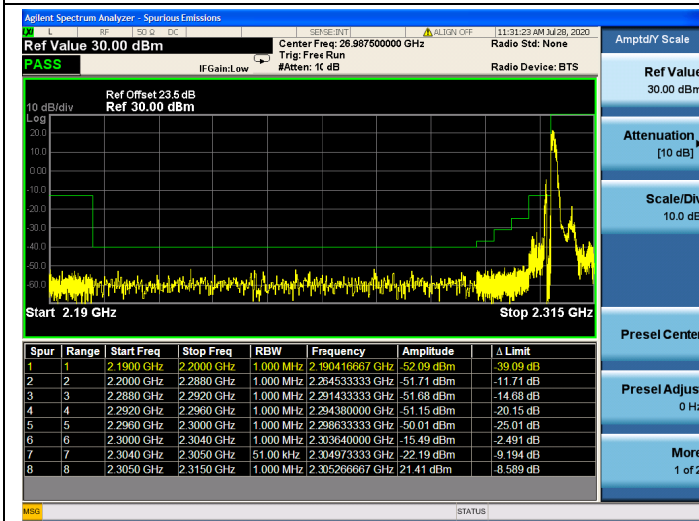

Band 30 / 5MHz BW / Low CH / QPSK / 1RB