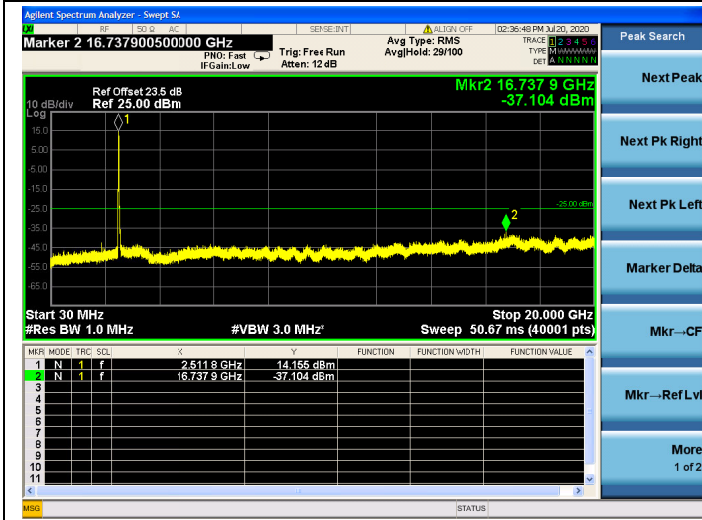

15MHz/64QAM/Mid CH

15MHz/QPSK/High CH

15MHz/16QAM/High CH

15MHz/64QAM/High CH

20MHz/QPSK/Low CH

20MHz/16QAM/Low CH

20MHz/64QAM/Low CH

20MHz/QPSK/Mid CH

20MHz/16QAM/Mid CH

20MHz/64QAM/Mid CH

20MHz/QPSK/High CH

20MHz/16QAM/High CH

20MHz/64QAM/High CH

LTE Band 66

1.4MHz/QPSK / LCH

1.4MHz/16QAM / LCH

1.4MHz/ 64QAM / LCH

1.4MHz/QPSK / MCH