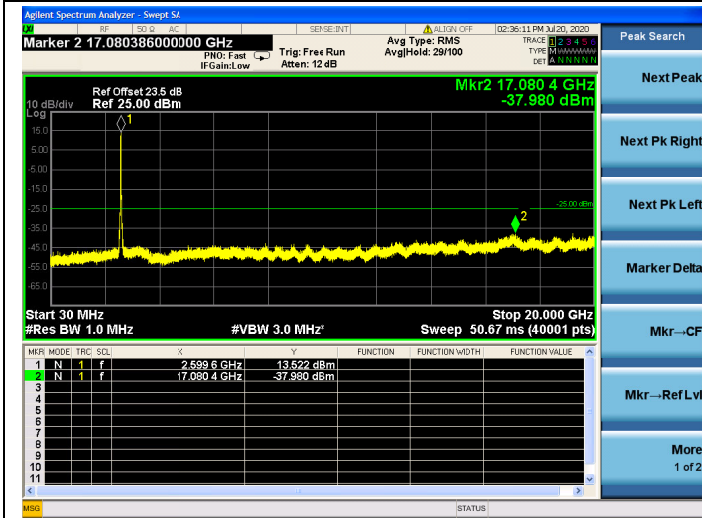

15MHz/64QAM/Mid CH

15MHz/QPSK/High CH

15MHz/16QAM/High CH

15MHz/64QAM/High CH

20MHz/QPSK/Low CH

20MHz/16QAM/Low CH

20MHz/64QAM/Low CH

20MHz/QPSK/Mid CH

20MHz/16QAM/Mid CH

20MHz/64QAM/Mid CH

20MHz/QPSK/High CH

20MHz/16QAM/High CH

20MHz/64QAM/High CH

LTE Band 66

1.4MHz/QPSK / LCH

1.4MHz/16QAM / LCH

1.4MHz/ 64QAM / LCH

1.4MHz/QPSK / MCH