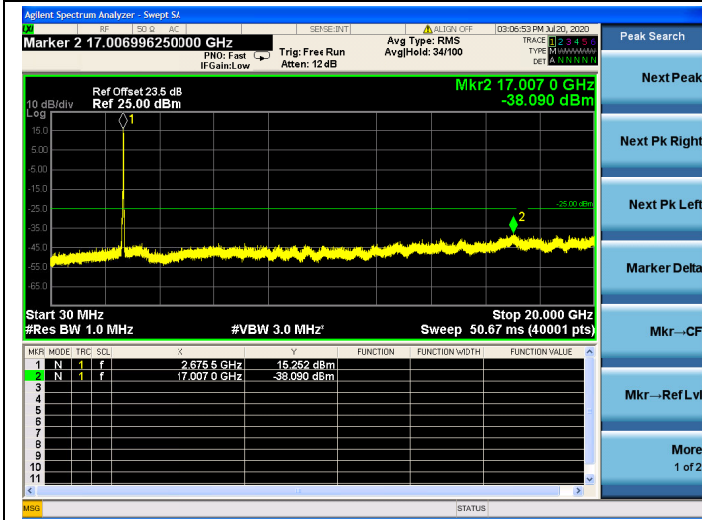

20MHz/16QAM/Mid CH

20MHz/64QAM/Mid CH

20MHz/QPSK/High CH

20MHz/16QAM/High CH

20MHz/64QAM/High CH

LTE Band 66

1.4MHz/QPSK / LCH

1.4MHz/16QAM / LCH

1.4MHz/ 64QAM / LCH

1.4MHz/QPSK / MCH