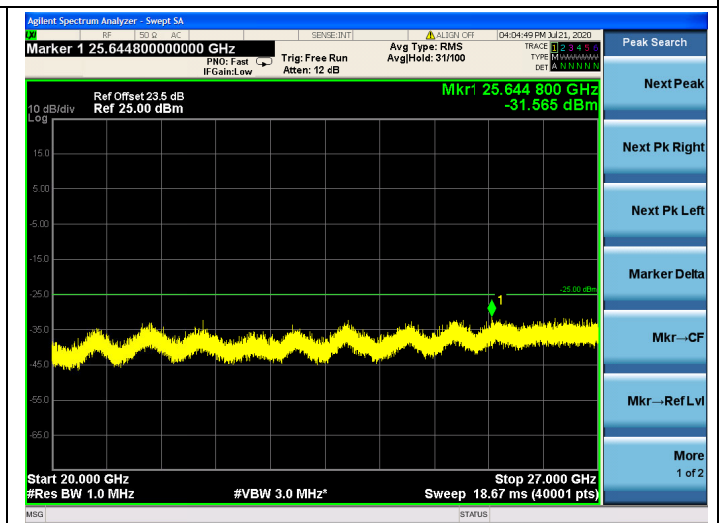

LTE Band 41 CSE

5MHz/QPSK/Low CH

5MHz/16QAM/Low CH

5MHz/64QAM/Low CH

5MHz/QPSK/Mid CH

5MHz/16QAM/Mid CH

5MHz/64QAM/Mid CH

5MHz/QPSK/High CH

5MHz/16QAM/High CH

5MHz/64QAM/High CH

10MHz/QPSK/Low CH

10MHz/16QAM/Low CH

10MHz/64QAM/Low CH

10MHz/QPSK/Mid CH

10MHz/16QAM/Mid CH

10MHz/64QAM/Mid CH