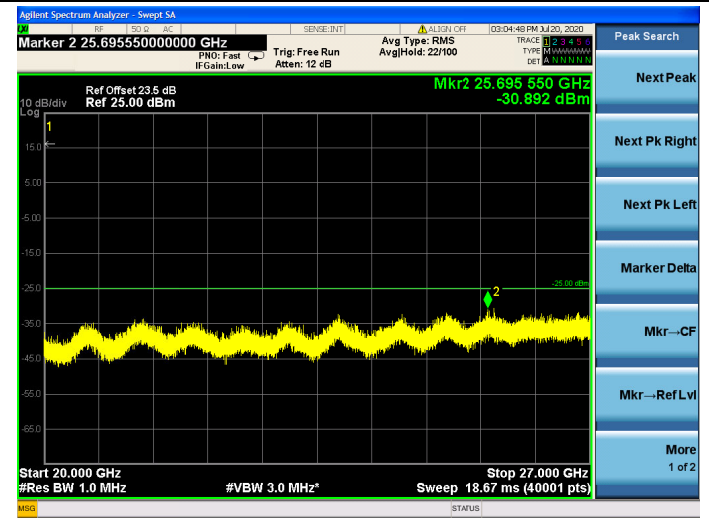

15MHz/64QAM/Mid CH

15MHz/QPSK/High CH

15MHz/16QAM/High CH

15MHz/64QAM/High CH

20MHz/QPSK/Low CH

20MHz/16QAM/Low CH

20MHz/64QAM/Low CH

20MHz/QPSK/Mid CH

20MHz/16QAM/Mid CH

20MHz/64QAM/Mid CH

20MHz/QPSK/High CH

20MHz/16QAM/High CH

20MHz/64QAM/High CH

LTE Band 66

1.4MHz/QPSK / LCH

1.4MHz/16QAM / LCH

1.4MHz/ 64QAM / LCH

1.4MHz/QPSK / MCH