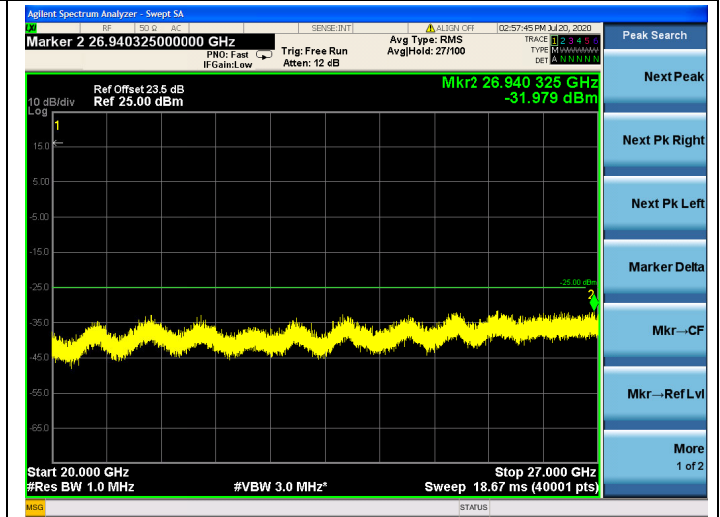

LTE Band 41 CSE

5MHz/QPSK/Low CH

5MHz/16QAM/Low CH

5MHz/64QAM/Low CH

5MHz/QPSK/Mid CH

5MHz/16QAM/Mid CH

5MHz/64QAM/Mid CH

5MHz/QPSK/High CH

5MHz/16QAM/High CH

5MHz/64QAM/High CH

10MHz/QPSK/Low CH

10MHz/16QAM/Low CH

10MHz/64QAM/Low CH

10MHz/QPSK/Mid CH

10MHz/16QAM/Mid CH

10MHz/64QAM/Mid CH