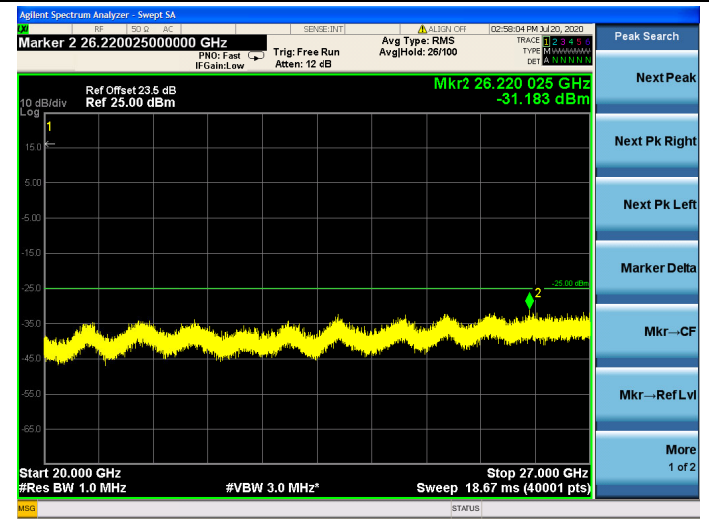

LTE Band 41 CSE

5MHz/QPSK/Low CH

5MHz/16QAM/Low CH

5MHz/64QAM/Low CH

5MHz/QPSK/Mid CH

5MHz/16QAM/Mid CH

5MHz/64QAM/Mid CH

5MHz/QPSK/High CH

5MHz/16QAM/High CH

5MHz/64QAM/High CH

10MHz/QPSK/Low CH

10MHz/16QAM/Low CH

10MHz/64QAM/Low CH

10MHz/QPSK/Mid CH

10MHz/16QAM/Mid CH

10MHz/64QAM/Mid CH