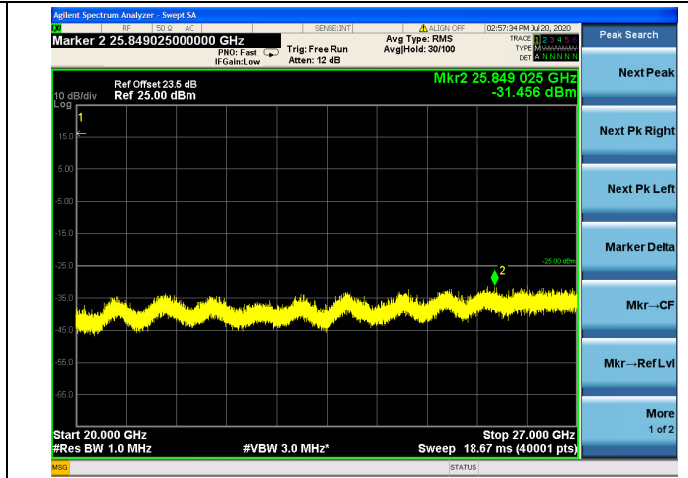

LTE Band 41 CSE

5MHz/QPSK/Low CH

5MHz/16QAM/Low CH

5MHz/64QAM/Low CH

5MHz/QPSK/Mid CH

5MHz/16QAM/Mid CH

5MHz/64QAM/Mid CH

5MHz/QPSK/High CH

5MHz/16QAM/High CH

5MHz/64QAM/High CH

10MHz/QPSK/Low CH

10MHz/16QAM/Low CH

10MHz/64QAM/Low CH

10MHz/QPSK/Mid CH

10MHz/16QAM/Mid CH

10MHz/64QAM/Mid CH