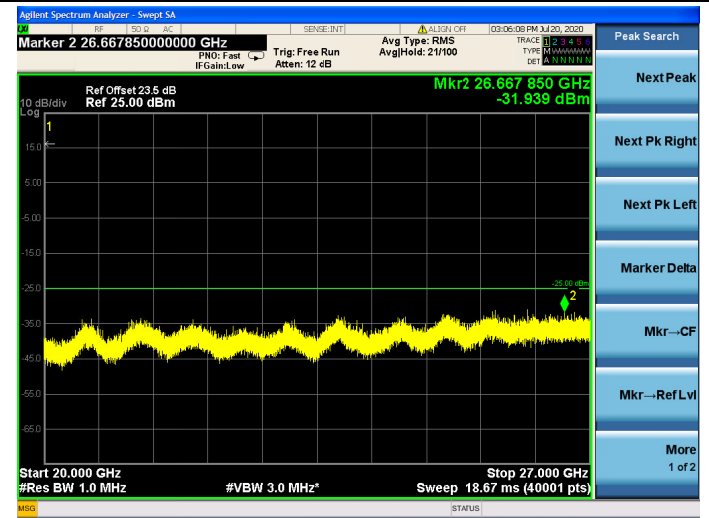

20MHz/16QAM/Mid CH

20MHz/64QAM/Mid CH

20MHz/QPSK/High CH

20MHz/16QAM/High CH

20MHz/64QAM/High CH

LTE Band 66

1.4MHz/QPSK / LCH

1.4MHz/16QAM / LCH

1.4MHz/ 64QAM / LCH

1.4MHz/QPSK / MCH