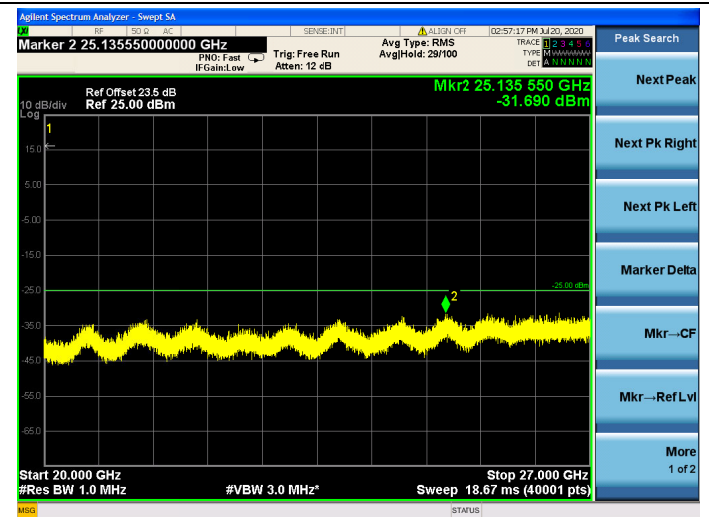

LTE Band 41 CSE

5MHz/QPSK/Low CH

5MHz/16QAM/Low CH

5MHz/64QAM/Low CH

5MHz/QPSK/Mid CH

5MHz/16QAM/Mid CH

5MHz/64QAM/Mid CH

5MHz/QPSK/High CH

5MHz/16QAM/High CH

5MHz/64QAM/High CH

10MHz/QPSK/Low CH

10MHz/16QAM/Low CH

10MHz/64QAM/Low CH

10MHz/QPSK/Mid CH

10MHz/16QAM/Mid CH

10MHz/64QAM/Mid CH