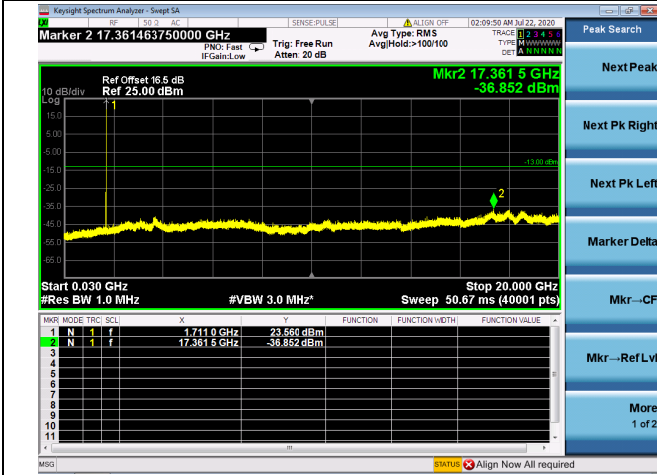

20MHz/16QAM/Mid CH

20MHz/64QAM/Mid CH

20MHz/QPSK/High CH

20MHz/16QAM/High CH

20MHz/64QAM/High CH

LTE Band 66

1.4MHz/QPSK / LCH

1.4MHz/16QAM / LCH

1.4MHz/ 64QAM / LCH

1.4MHz/QPSK / MCH