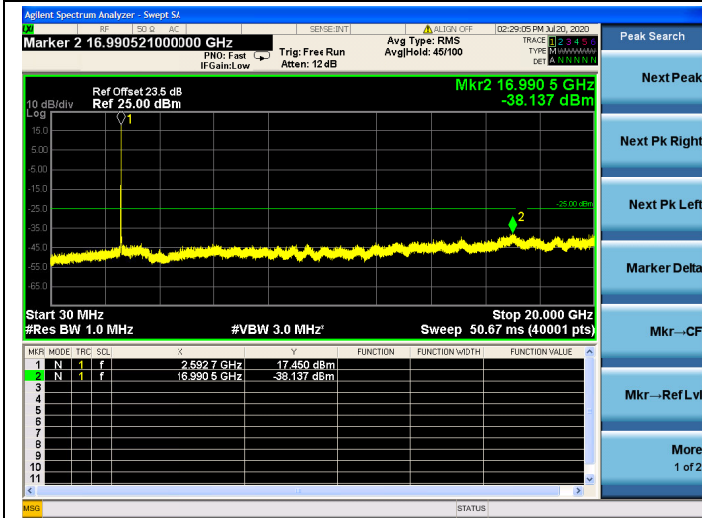

LTE Band 41 CSE

5MHz/QPSK/Low CH

5MHz/16QAM/Low CH

5MHz/64QAM/Low CH

5MHz/QPSK/Mid CH

5MHz/16QAM/Mid CH

5MHz/64QAM/Mid CH

5MHz/QPSK/High CH

5MHz/16QAM/High CH

5MHz/64QAM/High CH

10MHz/QPSK/Low CH

10MHz/16QAM/Low CH

10MHz/64QAM/Low CH

10MHz/QPSK/Mid CH

10MHz/16QAM/Mid CH

10MHz/64QAM/Mid CH