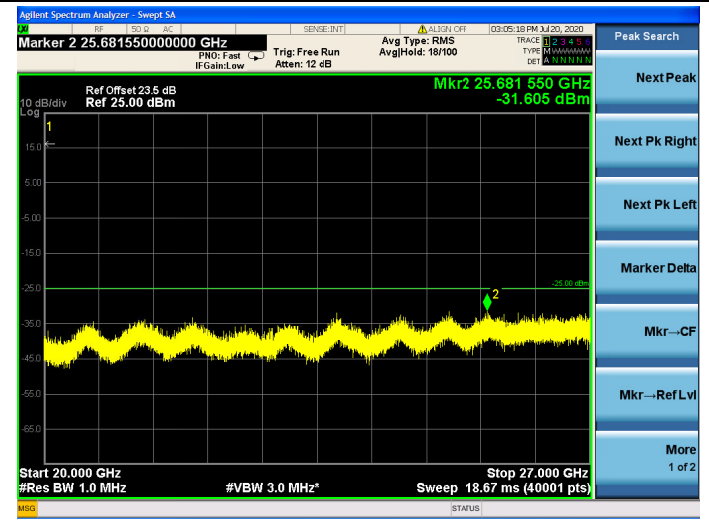

15MHz/64QAM/Mid CH

15MHz/QPSK/High CH

15MHz/16QAM/High CH

15MHz/64QAM/High CH

20MHz/QPSK/Low CH

20MHz/16QAM/Low CH

20MHz/64QAM/Low CH

20MHz/QPSK/Mid CH

20MHz/16QAM/Mid CH

20MHz/64QAM/Mid CH

20MHz/QPSK/High CH

20MHz/16QAM/High CH

20MHz/64QAM/High CH

LTE Band 66

1.4MHz/QPSK / LCH

1.4MHz/16QAM / LCH

1.4MHz/ 64QAM / LCH

1.4MHz/QPSK / MCH