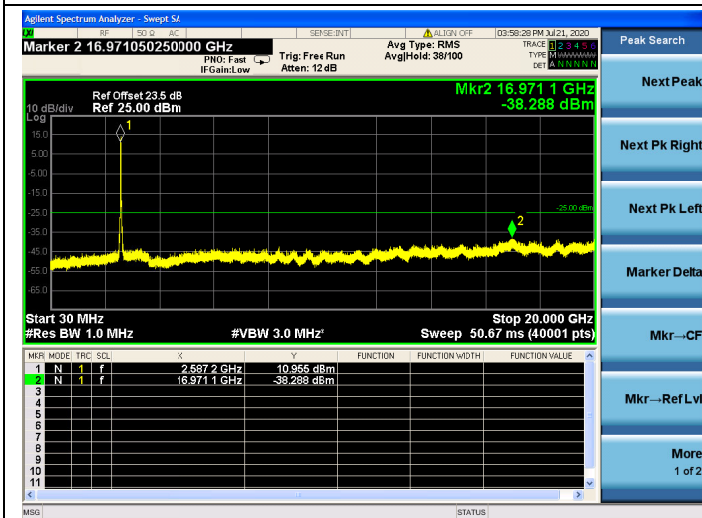

15MHz/64QAM/Mid CH

15MHz/QPSK/High CH

15MHz/16QAM/High CH

15MHz/64QAM/High CH

20MHz/QPSK/Low CH

20MHz/16QAM/Low CH

20MHz/64QAM/Low CH

20MHz/QPSK/Mid CH

20MHz/16QAM/Mid CH

20MHz/64QAM/Mid CH

20MHz/QPSK/High CH

20MHz/16QAM/High CH

20MHz/64QAM/High CH

LTE Band 66

1.4MHz/QPSK / LCH

1.4MHz/16QAM / LCH

1.4MHz/ 64QAM / LCH

1.4MHz/QPSK / MCH