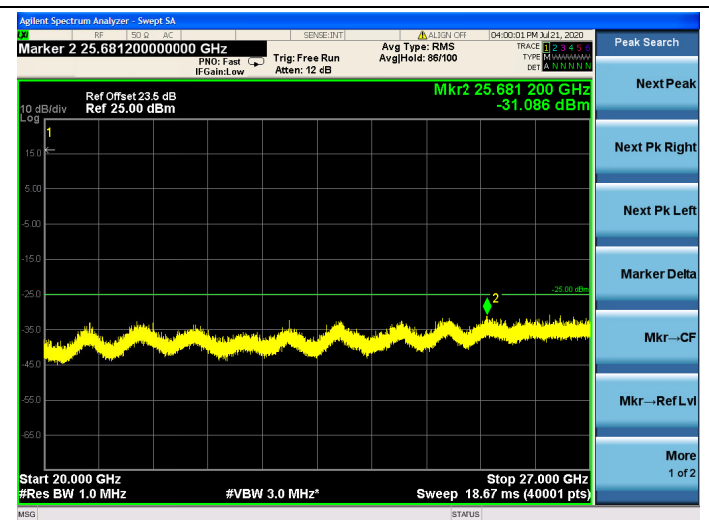

20MHz/16QAM/Mid CH

20MHz/64QAM/Mid CH

20MHz/QPSK/High CH

20MHz/16QAM/High CH

20MHz/64QAM/High CH

LTE Band 66

1.4MHz/QPSK / LCH

1.4MHz/16QAM / LCH

1.4MHz/ 64QAM / LCH

1.4MHz/QPSK / MCH