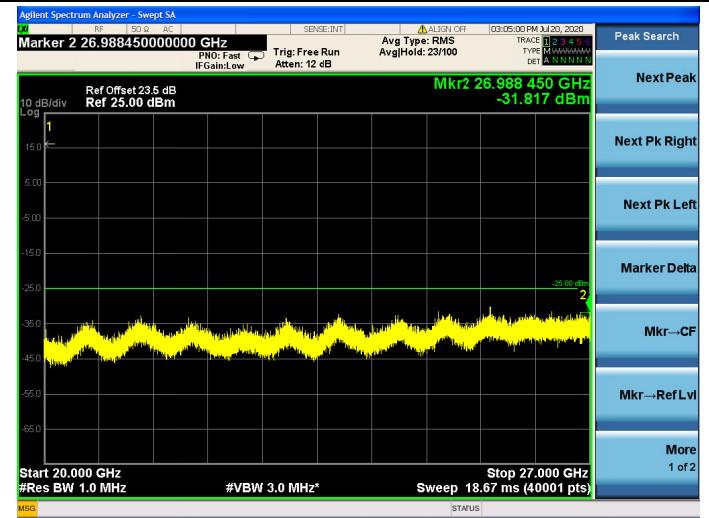

15MHz/64QAM/Mid CH

15MHz/QPSK/High CH

15MHz/16QAM/High CH

15MHz/64QAM/High CH

20MHz/QPSK/Low CH

20MHz/16QAM/Low CH

20MHz/64QAM/Low CH

20MHz/QPSK/Mid CH

20MHz/16QAM/Mid CH

20MHz/64QAM/Mid CH

20MHz/QPSK/High CH

20MHz/16QAM/High CH

20MHz/64QAM/High CH

LTE Band 66

1.4MHz/QPSK / LCH

1.4MHz/16QAM / LCH

1.4MHz/ 64QAM / LCH

1.4MHz/QPSK / MCH