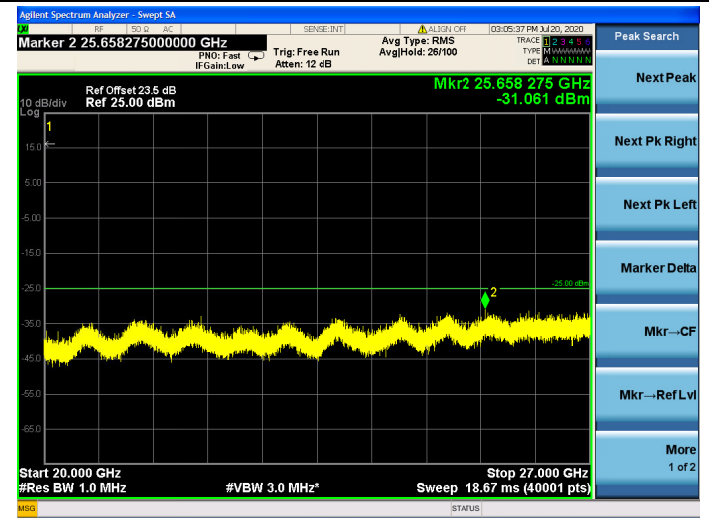

15MHz/64QAM/Mid CH

15MHz/QPSK/High CH

15MHz/16QAM/High CH

15MHz/64QAM/High CH

20MHz/QPSK/Low CH

20MHz/16QAM/Low CH

20MHz/64QAM/Low CH

20MHz/QPSK/Mid CH

20MHz/16QAM/Mid CH

20MHz/64QAM/Mid CH

20MHz/QPSK/High CH

20MHz/16QAM/High CH

20MHz/64QAM/High CH

LTE Band 66

1.4MHz/QPSK / LCH

1.4MHz/16QAM / LCH

1.4MHz/ 64QAM / LCH

1.4MHz/QPSK / MCH