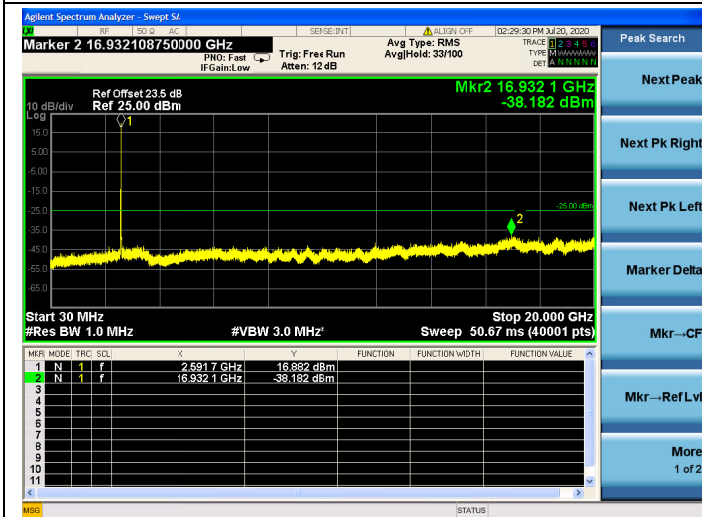

LTE Band 41 CSE

5MHz/QPSK/Low CH

5MHz/16QAM/Low CH

5MHz/64QAM/Low CH

5MHz/QPSK/Mid CH

5MHz/16QAM/Mid CH

5MHz/64QAM/Mid CH

5MHz/QPSK/High CH

5MHz/16QAM/High CH

5MHz/64QAM/High CH

10MHz/QPSK/Low CH

10MHz/16QAM/Low CH

10MHz/64QAM/Low CH

10MHz/QPSK/Mid CH

10MHz/16QAM/Mid CH

10MHz/64QAM/Mid CH