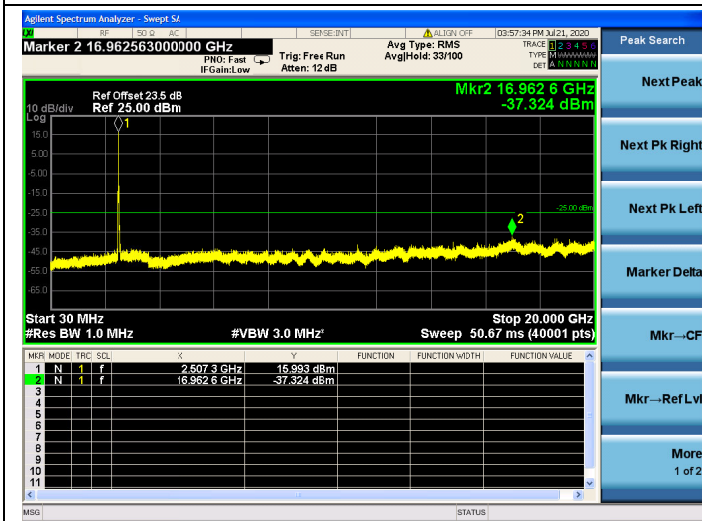

10MHz/QPSK/High CH

10MHz/16QAM/High CH

10MHz/64QAM/High CH

15MHz/QPSK/Low CH

15MHz/16QAM/Low CH

15MHz/64QAM/Low CH

15MHz/QPSK/Mid CH

15MHz/16QAM/Mid CH

15MHz/64QAM/Mid CH

15MHz/QPSK/High CH

15MHz/16QAM/High CH

15MHz/64QAM/High CH

20MHz/QPSK/Low CH

20MHz/16QAM/Low CH

20MHz/64QAM/Low CH

20MHz/QPSK/Mid CH