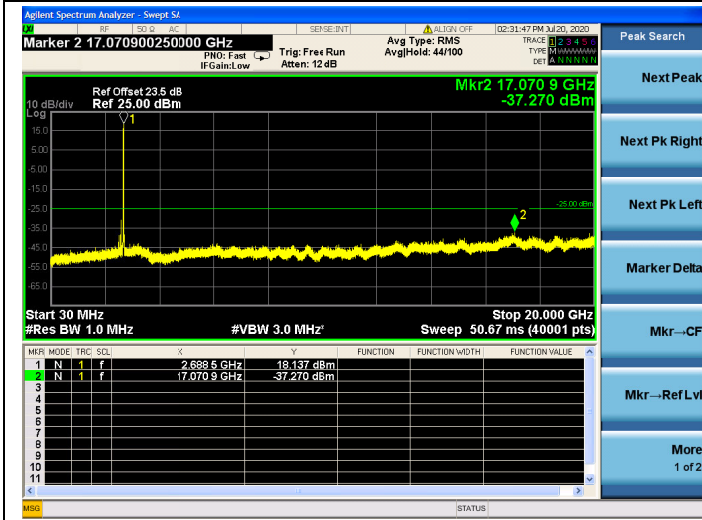

LTE Band 41 CSE

5MHz/QPSK/Low CH

5MHz/16QAM/Low CH

5MHz/64QAM/Low CH

5MHz/QPSK/Mid CH

5MHz/16QAM/Mid CH

5MHz/64QAM/Mid CH

5MHz/QPSK/High CH

5MHz/16QAM/High CH

5MHz/64QAM/High CH

10MHz/QPSK/Low CH

10MHz/16QAM/Low CH

10MHz/64QAM/Low CH

10MHz/QPSK/Mid CH

10MHz/16QAM/Mid CH

10MHz/64QAM/Mid CH