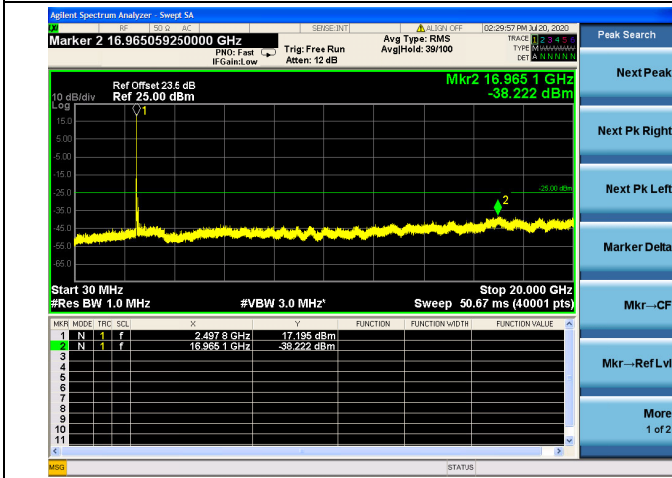

LTE Band 41 CSE

5MHz/QPSK/Low CH

5MHz/16QAM/Low CH

5MHz/64QAM/Low CH

5MHz/QPSK/Mid CH

5MHz/16QAM/Mid CH

5MHz/64QAM/Mid CH

5MHz/QPSK/High CH

5MHz/16QAM/High CH

5MHz/64QAM/High CH

10MHz/QPSK/Low CH

10MHz/16QAM/Low CH

10MHz/64QAM/Low CH

10MHz/QPSK/Mid CH

10MHz/16QAM/Mid CH

10MHz/64QAM/Mid CH