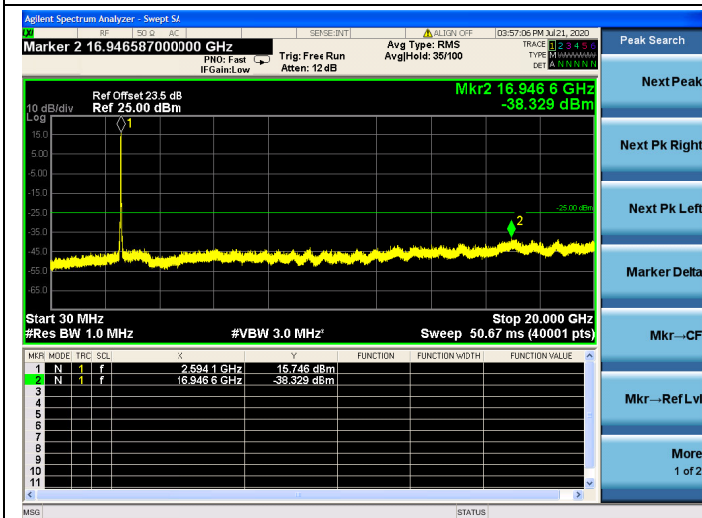

10MHz/QPSK/High CH

10MHz/16QAM/High CH

10MHz/64QAM/High CH

15MHz/QPSK/Low CH

15MHz/16QAM/Low CH

15MHz/64QAM/Low CH

15MHz/QPSK/Mid CH

15MHz/16QAM/Mid CH

15MHz/64QAM/Mid CH

15MHz/QPSK/High CH

15MHz/16QAM/High CH

15MHz/64QAM/High CH

20MHz/QPSK/Low CH

20MHz/16QAM/Low CH

20MHz/64QAM/Low CH

20MHz/QPSK/Mid CH