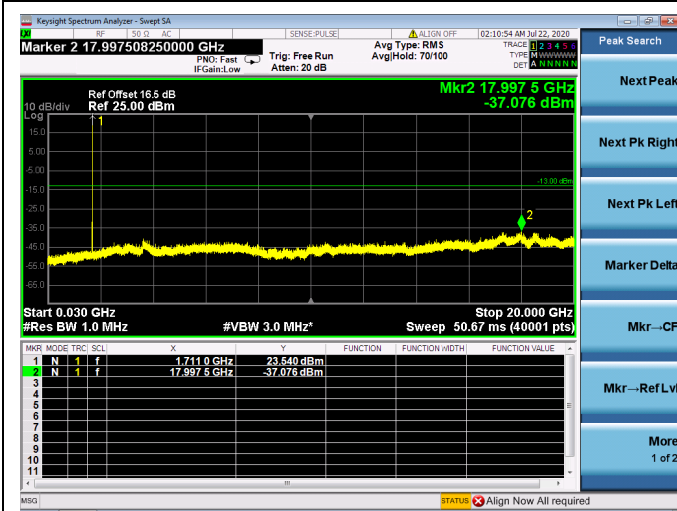

20MHz/16QAM/Mid CH

20MHz/64QAM/Mid CH

20MHz/QPSK/High CH

20MHz/16QAM/High CH

20MHz/64QAM/High CH

LTE Band 66

1.4MHz/QPSK / LCH

1.4MHz/16QAM / LCH

1.4MHz/ 64QAM / LCH

1.4MHz/QPSK / MCH