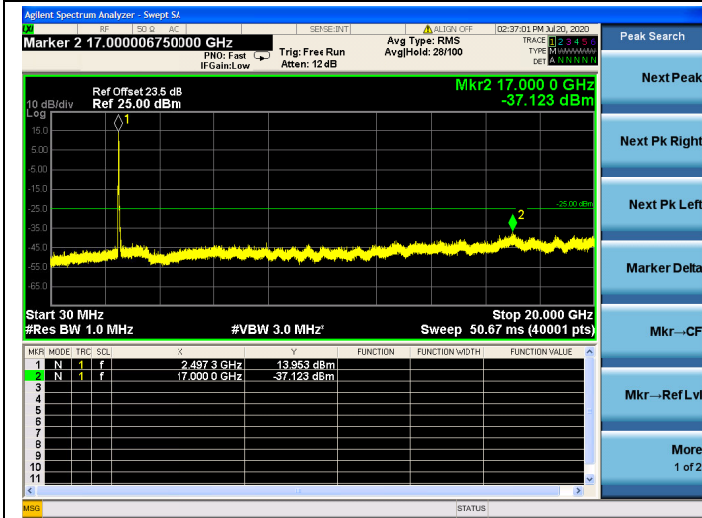

15MHz/64QAM/Mid CH

15MHz/QPSK/High CH

15MHz/16QAM/High CH

15MHz/64QAM/High CH

20MHz/QPSK/Low CH

20MHz/16QAM/Low CH

20MHz/64QAM/Low CH

20MHz/QPSK/Mid CH

20MHz/16QAM/Mid CH

20MHz/64QAM/Mid CH

20MHz/QPSK/High CH

20MHz/16QAM/High CH

20MHz/64QAM/High CH

LTE Band 66

1.4MHz/QPSK / LCH

1.4MHz/16QAM / LCH