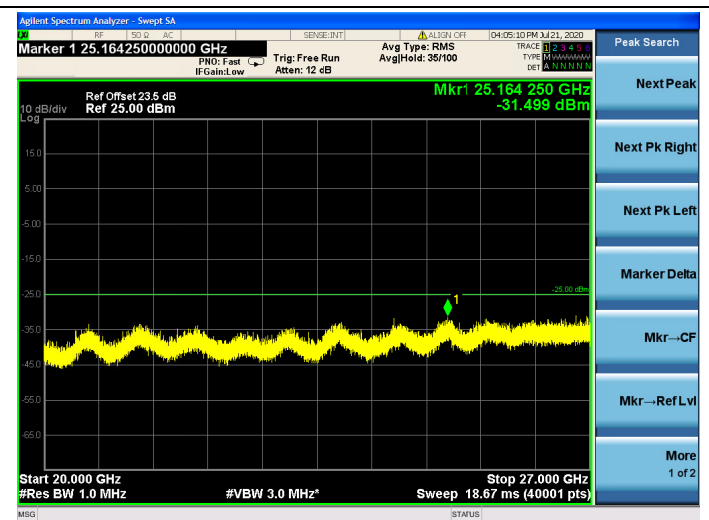

LTE Band 41 CSE

5MHz/QPSK/Low CH

5MHz/16QAM/Low CH

5MHz/64QAM/Low CH

5MHz/QPSK/Mid CH

5MHz/16QAM/Mid CH

5MHz/64QAM/Mid CH

5MHz/QPSK/High CH

5MHz/16QAM/High CH

5MHz/64QAM/High CH

10MHz/QPSK/Low CH

10MHz/16QAM/Low CH

10MHz/64QAM/Low CH

10MHz/QPSK/Mid CH

10MHz/16QAM/Mid CH

10MHz/64QAM/Mid CH