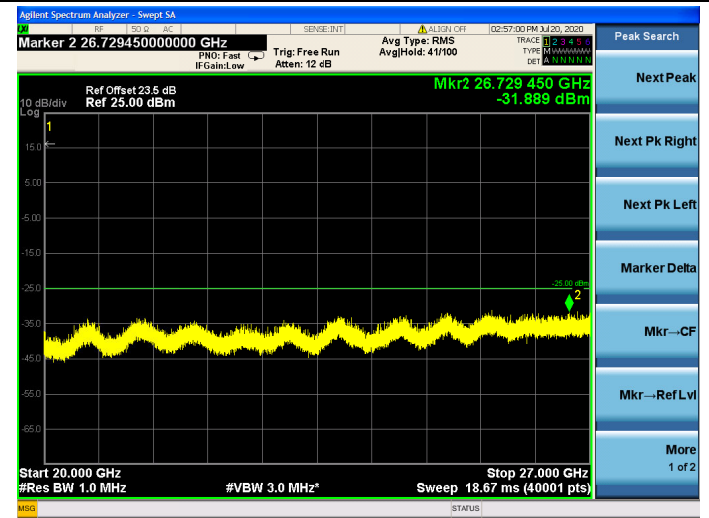

LTE Band 41 CSE

5MHz/QPSK/Low CH

5MHz/16QAM/Low CH

5MHz/64QAM/Low CH

5MHz/QPSK/Mid CH

5MHz/16QAM/Mid CH

5MHz/64QAM/Mid CH

5MHz/QPSK/High CH

5MHz/16QAM/High CH

5MHz/64QAM/High CH

10MHz/QPSK/Low CH

10MHz/16QAM/Low CH

10MHz/64QAM/Low CH

10MHz/QPSK/Mid CH

10MHz/16QAM/Mid CH

10MHz/64QAM/Mid CH