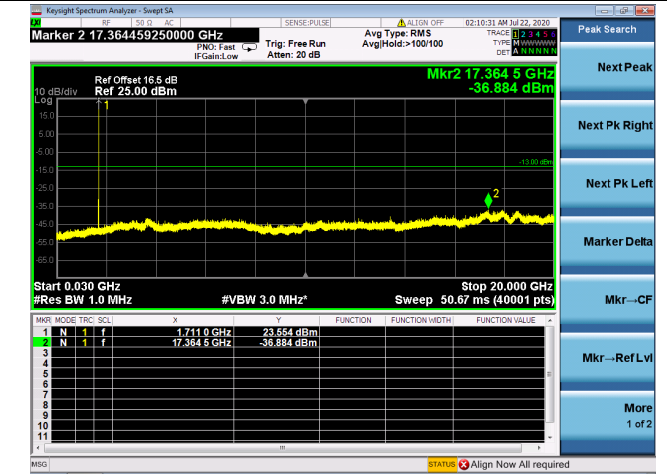

20MHz/16QAM/Mid CH

20MHz/64QAM/Mid CH

20MHz/QPSK/High CH

20MHz/16QAM/High CH

20MHz/64QAM/High CH

LTE Band 66

1.4MHz/QPSK / LCH

1.4MHz/16QAM / LCH

1.4MHz/ 64QAM / LCH

1.4MHz/QPSK / MCH