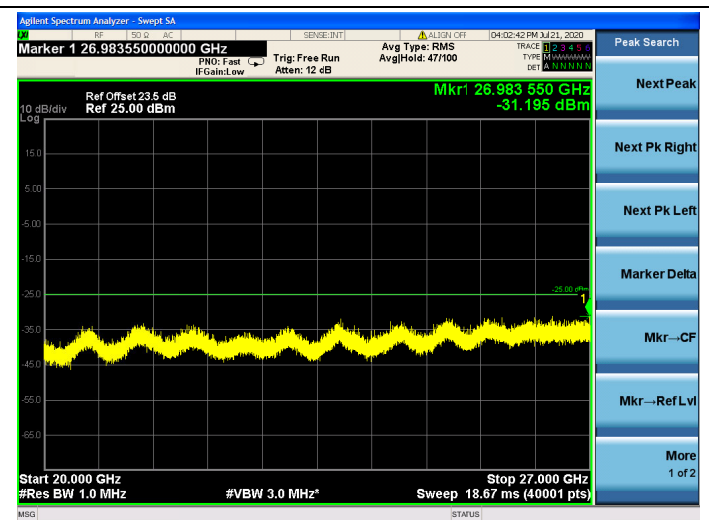

15MHz/64QAM/Mid CH

15MHz/QPSK/High CH

15MHz/16QAM/High CH

15MHz/64QAM/High CH

20MHz/QPSK/Low CH

20MHz/16QAM/Low CH

20MHz/64QAM/Low CH

20MHz/QPSK/Mid CH

20MHz/16QAM/Mid CH

20MHz/64QAM/Mid CH

20MHz/QPSK/High CH

20MHz/16QAM/High CH

20MHz/64QAM/High CH

LTE Band 66

1.4MHz/QPSK / LCH

1.4MHz/16QAM / LCH