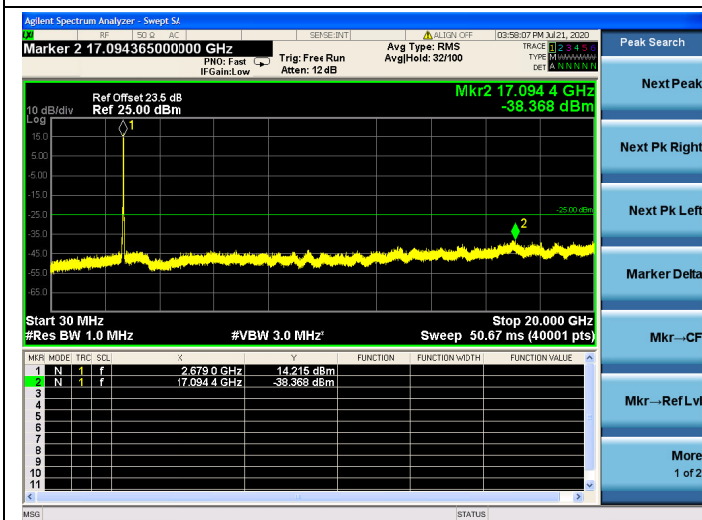

15MHz/64QAM/Mid CH

15MHz/QPSK/High CH

15MHz/16QAM/High CH

15MHz/64QAM/High CH

20MHz/QPSK/Low CH

20MHz/16QAM/Low CH

20MHz/64QAM/Low CH

20MHz/QPSK/Mid CH

20MHz/16QAM/Mid CH

20MHz/64QAM/Mid CH

20MHz/QPSK/High CH

20MHz/16QAM/High CH

20MHz/64QAM/High CH

LTE Band 66

1.4MHz/QPSK / LCH

1.4MHz/16QAM / LCH

1.4MHz/ 64QAM / LCH

1.4MHz/QPSK / MCH