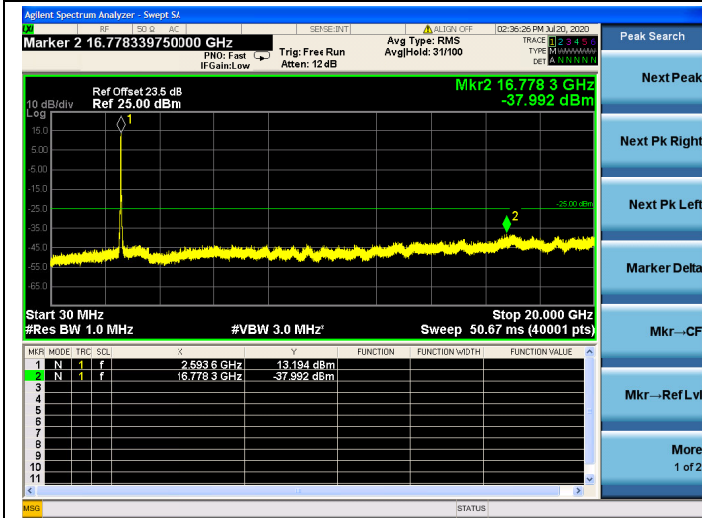

15MHz/64QAM/Mid CH

15MHz/QPSK/High CH

15MHz/16QAM/High CH

15MHz/64QAM/High CH

20MHz/QPSK/Low CH

20MHz/16QAM/Low CH

20MHz/64QAM/Low CH

20MHz/QPSK/Mid CH

20MHz/16QAM/Mid CH

20MHz/64QAM/Mid CH

20MHz/QPSK/High CH

20MHz/16QAM/High CH

20MHz/64QAM/High CH

LTE Band 66

1.4MHz/QPSK / LCH

1.4MHz/16QAM / LCH

1.4MHz/ 64QAM / LCH

1.4MHz/QPSK / MCH