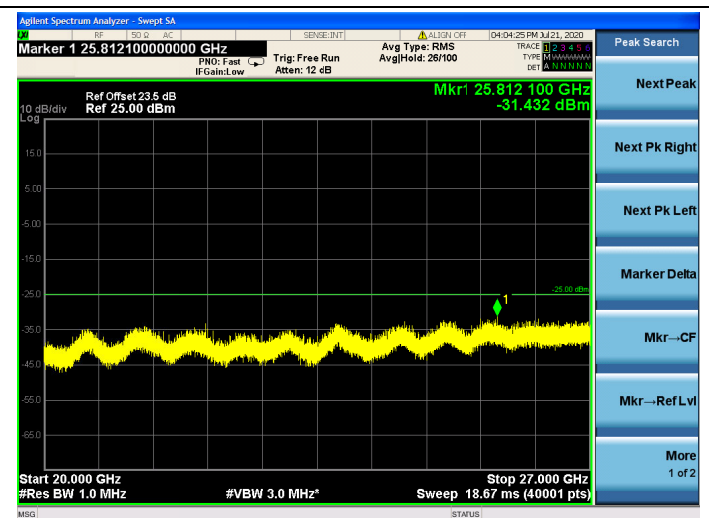

LTE Band 41 CSE

5MHz/QPSK/Low CH

5MHz/16QAM/Low CH

5MHz/64QAM/Low CH

5MHz/QPSK/Mid CH

5MHz/16QAM/Mid CH

5MHz/64QAM/Mid CH

5MHz/QPSK/High CH

5MHz/16QAM/High CH

5MHz/64QAM/High CH

10MHz/QPSK/Low CH

10MHz/16QAM/Low CH

10MHz/64QAM/Low CH

10MHz/QPSK/Mid CH

10MHz/16QAM/Mid CH

10MHz/64QAM/Mid CH