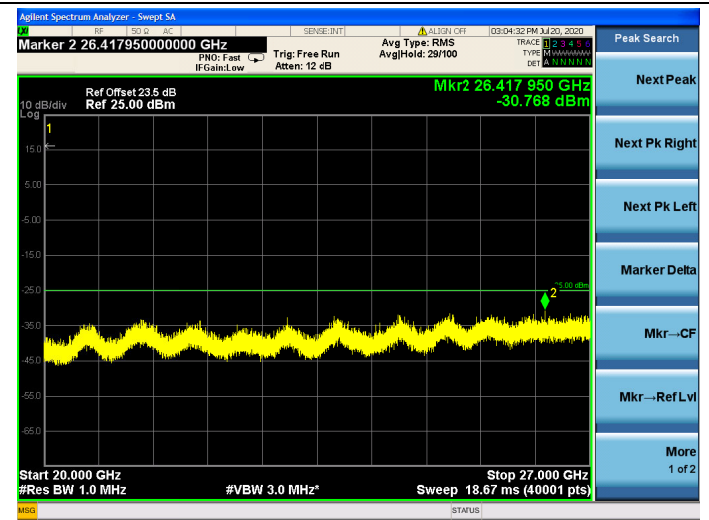

15MHz/64QAM/Mid CH

15MHz/QPSK/High CH

15MHz/16QAM/High CH

15MHz/64QAM/High CH

20MHz/QPSK/Low CH

20MHz/16QAM/Low CH

20MHz/64QAM/Low CH

20MHz/QPSK/Mid CH

20MHz/16QAM/Mid CH

20MHz/64QAM/Mid CH

20MHz/QPSK/High CH

20MHz/16QAM/High CH

20MHz/64QAM/High CH

LTE Band 66

1.4MHz/QPSK / LCH

1.4MHz/16QAM / LCH

1.4MHz/ 64QAM / LCH

1.4MHz/QPSK / MCH