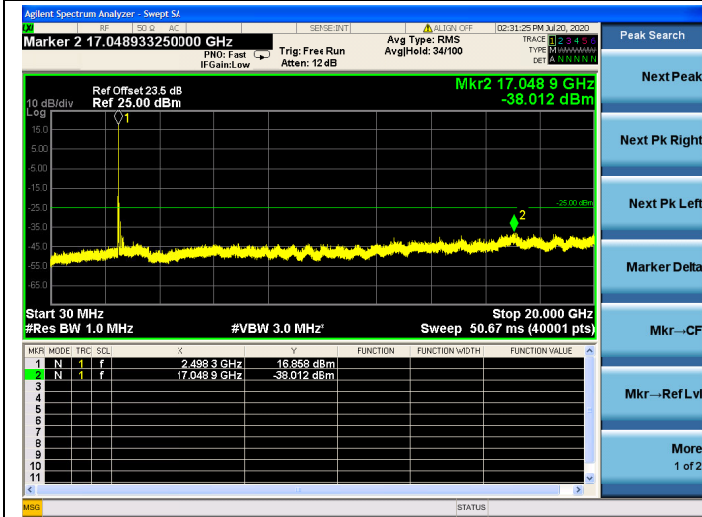

LTE Band 41 CSE

5MHz/QPSK/Low CH

5MHz/16QAM/Low CH

5MHz/64QAM/Low CH

5MHz/QPSK/Mid CH

5MHz/16QAM/Mid CH

5MHz/64QAM/Mid CH

5MHz/QPSK/High CH

5MHz/16QAM/High CH

5MHz/64QAM/High CH

10MHz/QPSK/Low CH

10MHz/16QAM/Low CH

10MHz/64QAM/Low CH

10MHz/QPSK/Mid CH

10MHz/16QAM/Mid CH

10MHz/64QAM/Mid CH