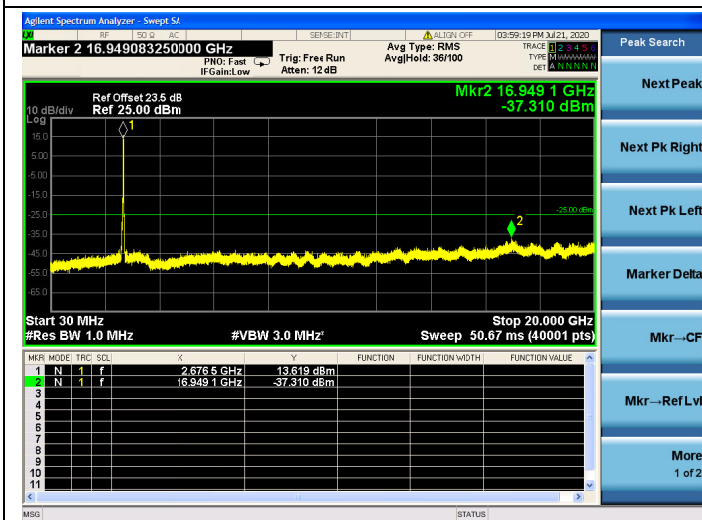

20MHz/16QAM/Mid CH

20MHz/64QAM/Mid CH

20MHz/QPSK/High CH

20MHz/16QAM/High CH

20MHz/64QAM/High CH

LTE Band 66

1.4MHz/QPSK / LCH

1.4MHz/16QAM / LCH

1.4MHz/ 64QAM / LCH

1.4MHz/QPSK / MCH