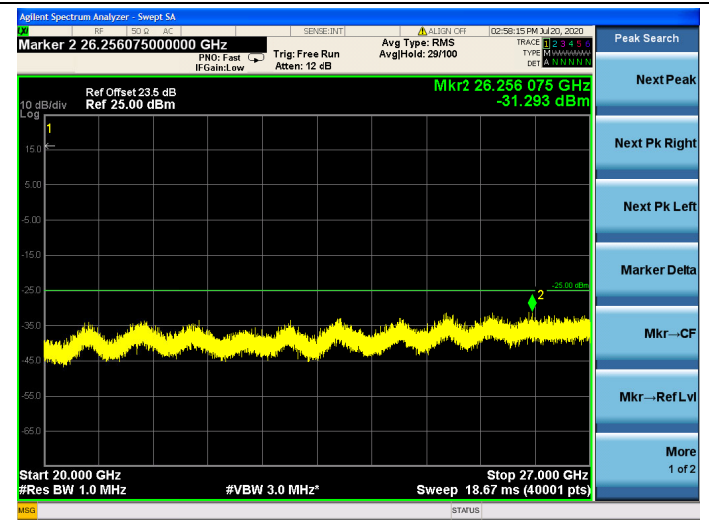

LTE Band 41 CSE

5MHz/QPSK/Low CH

5MHz/16QAM/Low CH

5MHz/64QAM/Low CH

5MHz/QPSK/Mid CH

5MHz/16QAM/Mid CH

5MHz/64QAM/Mid CH

5MHz/QPSK/High CH

5MHz/16QAM/High CH

5MHz/64QAM/High CH

10MHz/QPSK/Low CH

10MHz/16QAM/Low CH

10MHz/64QAM/Low CH

10MHz/QPSK/Mid CH

10MHz/16QAM/Mid CH

10MHz/64QAM/Mid CH