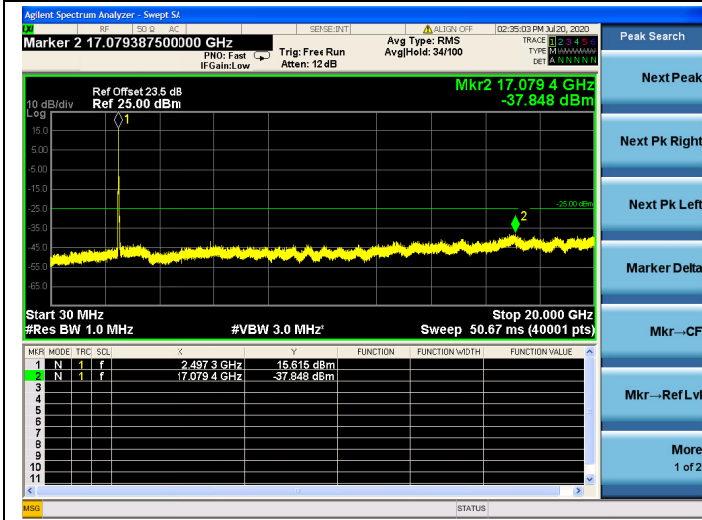

10MHz/QPSK/High CH

10MHz/16QAM/High CH

10MHz/64QAM/High CH

15MHz/QPSK/Low CH

15MHz/16QAM/Low CH

15MHz/64QAM/Low CH

15MHz/QPSK/Mid CH

15MHz/16QAM/Mid CH

15MHz/64QAM/Mid CH

15MHz/QPSK/High CH

15MHz/16QAM/High CH

15MHz/64QAM/High CH

20MHz/QPSK/Low CH

20MHz/16QAM/Low CH

20MHz/64QAM/Low CH

20MHz/QPSK/Mid CH