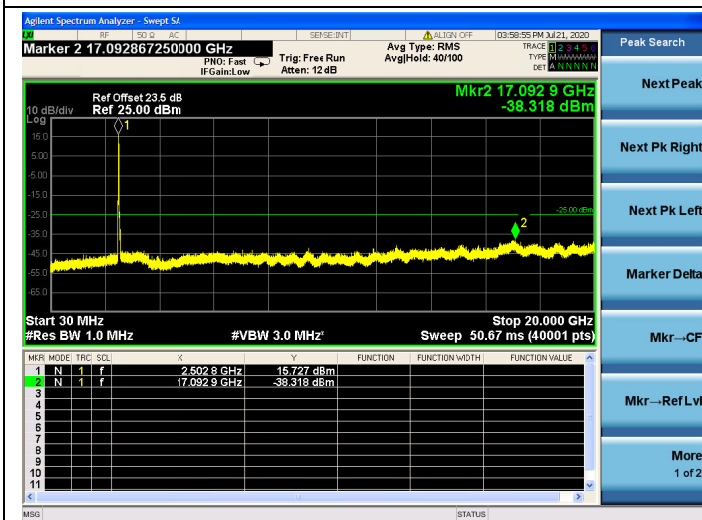

15MHz/64QAM/Mid CH

15MHz/QPSK/High CH

15MHz/16QAM/High CH

15MHz/64QAM/High CH

20MHz/QPSK/Low CH

20MHz/16QAM/Low CH

20MHz/64QAM/Low CH

20MHz/QPSK/Mid CH

20MHz/16QAM/Mid CH

20MHz/64QAM/Mid CH

20MHz/QPSK/High CH

20MHz/16QAM/High CH

20MHz/64QAM/High CH

LTE Band 66

1.4MHz/QPSK / LCH

1.4MHz/16QAM / LCH

1.4MHz/ 64QAM / LCH

1.4MHz/QPSK / MCH