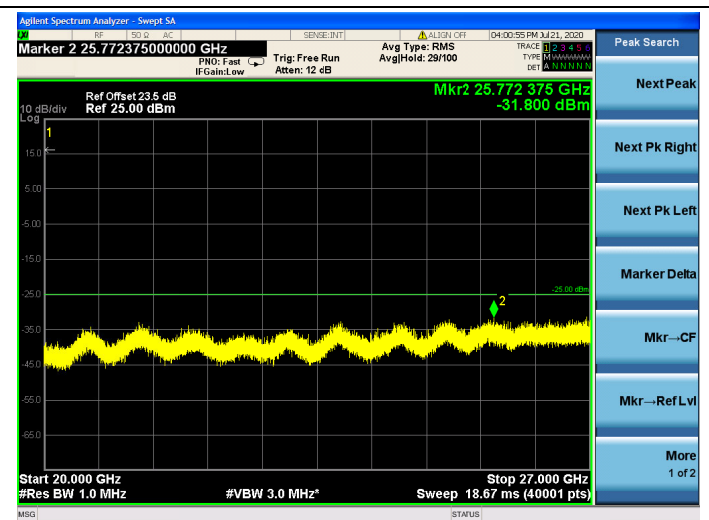

15MHz/64QAM/Mid CH

15MHz/QPSK/High CH

15MHz/16QAM/High CH

15MHz/64QAM/High CH

20MHz/QPSK/Low CH

20MHz/16QAM/Low CH

20MHz/64QAM/Low CH

20MHz/QPSK/Mid CH

20MHz/16QAM/Mid CH

20MHz/64QAM/Mid CH

20MHz/QPSK/High CH

20MHz/16QAM/High CH

20MHz/64QAM/High CH

LTE Band 66

1.4MHz/QPSK / LCH

1.4MHz/16QAM / LCH