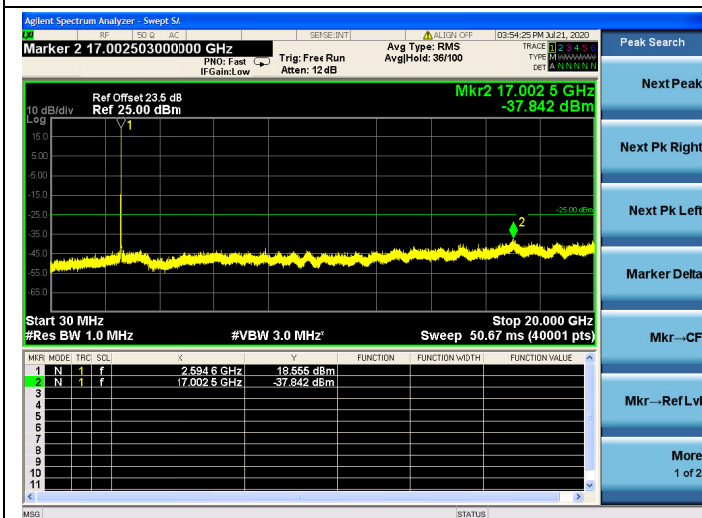

LTE Band 41 CSE

5MHz/QPSK/Low CH

5MHz/16QAM/Low CH

5MHz/64QAM/Low CH

5MHz/QPSK/Mid CH

5MHz/16QAM/Mid CH

5MHz/64QAM/Mid CH

5MHz/QPSK/High CH

5MHz/16QAM/High CH

5MHz/64QAM/High CH

10MHz/QPSK/Low CH

10MHz/16QAM/Low CH

10MHz/64QAM/Low CH

10MHz/QPSK/Mid CH

10MHz/16QAM/Mid CH

10MHz/64QAM/Mid CH