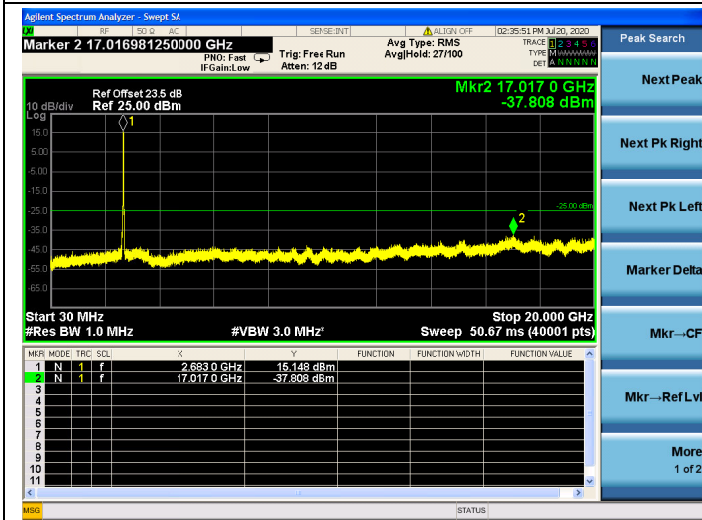

15MHz/64QAM/Mid CH

15MHz/QPSK/High CH

15MHz/16QAM/High CH

15MHz/64QAM/High CH

20MHz/QPSK/Low CH

20MHz/16QAM/Low CH

20MHz/64QAM/Low CH

20MHz/QPSK/Mid CH

20MHz/16QAM/Mid CH

20MHz/64QAM/Mid CH

20MHz/QPSK/High CH

20MHz/16QAM/High CH

20MHz/64QAM/High CH

LTE Band 66

1.4MHz/QPSK / LCH

1.4MHz/16QAM / LCH

1.4MHz/ 64QAM / LCH

1.4MHz/QPSK / MCH