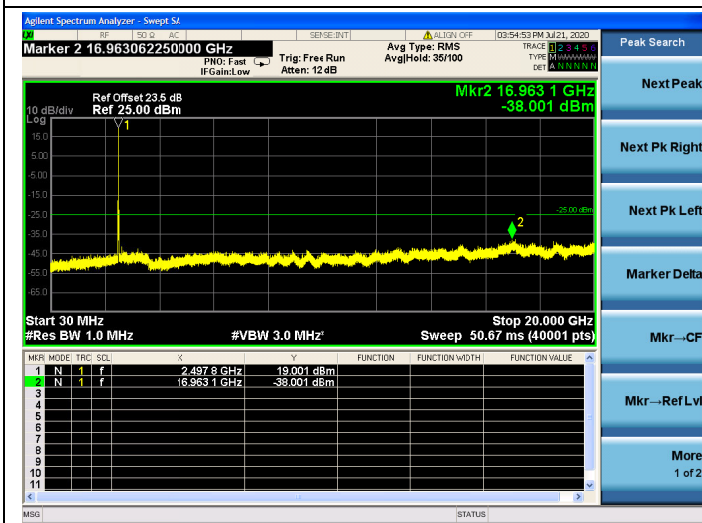

LTE Band 41 CSE

5MHz/QPSK/Low CH

5MHz/16QAM/Low CH

5MHz/64QAM/Low CH

5MHz/QPSK/Mid CH

5MHz/16QAM/Mid CH

5MHz/64QAM/Mid CH

5MHz/QPSK/High CH

5MHz/16QAM/High CH

5MHz/64QAM/High CH

10MHz/QPSK/Low CH

10MHz/16QAM/Low CH

10MHz/64QAM/Low CH

10MHz/QPSK/Mid CH

10MHz/16QAM/Mid CH

10MHz/64QAM/Mid CH