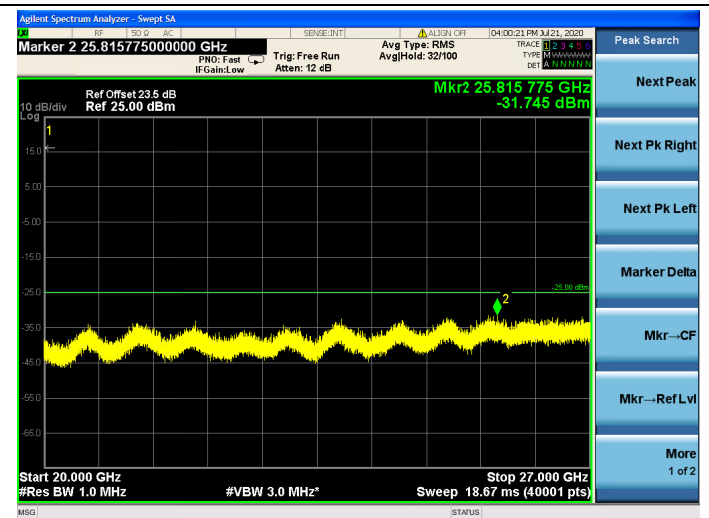

15MHz/64QAM/Mid CH

15MHz/QPSK/High CH

15MHz/16QAM/High CH

15MHz/64QAM/High CH

20MHz/QPSK/Low CH

20MHz/16QAM/Low CH

20MHz/64QAM/Low CH

20MHz/QPSK/Mid CH

20MHz/16QAM/Mid CH

20MHz/64QAM/Mid CH

20MHz/QPSK/High CH

20MHz/16QAM/High CH

20MHz/64QAM/High CH

LTE Band 66

1.4MHz/QPSK / LCH

1.4MHz/16QAM / LCH

1.4MHz/ 64QAM / LCH

1.4MHz/QPSK / MCH