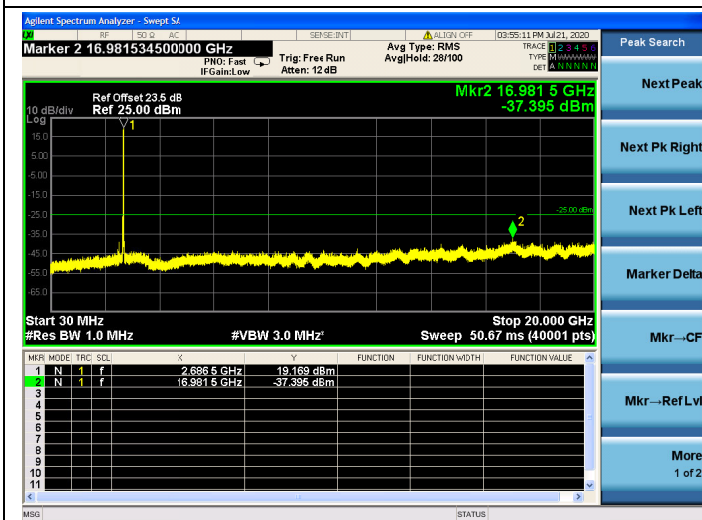

LTE Band 41 CSE

5MHz/QPSK/Low CH

5MHz/16QAM/Low CH

5MHz/64QAM/Low CH

5MHz/QPSK/Mid CH

5MHz/16QAM/Mid CH

5MHz/64QAM/Mid CH

5MHz/QPSK/High CH

5MHz/16QAM/High CH

5MHz/64QAM/High CH

10MHz/QPSK/Low CH

10MHz/16QAM/Low CH

10MHz/64QAM/Low CH

10MHz/QPSK/Mid CH

10MHz/16QAM/Mid CH

10MHz/64QAM/Mid CH