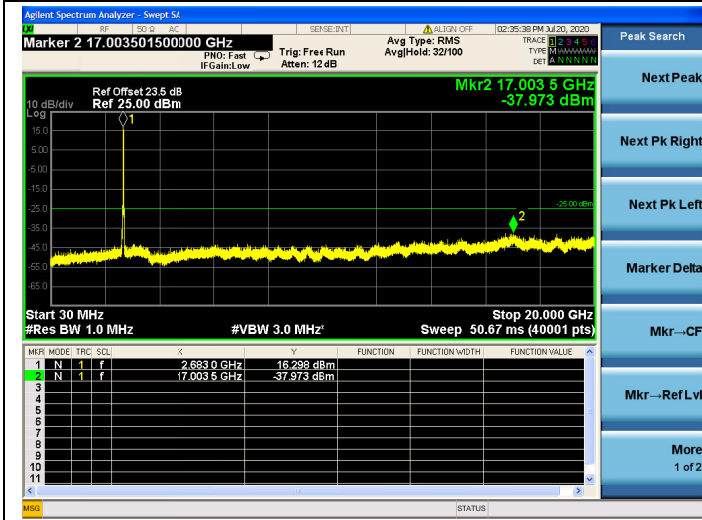

10MHz/QPSK/High CH

10MHz/16QAM/High CH

10MHz/64QAM/High CH

15MHz/QPSK/Low CH

15MHz/16QAM/Low CH

15MHz/64QAM/Low CH

15MHz/QPSK/Mid CH

15MHz/16QAM/Mid CH

15MHz/64QAM/Mid CH

15MHz/QPSK/High CH

15MHz/16QAM/High CH

15MHz/64QAM/High CH

20MHz/QPSK/Low CH

20MHz/16QAM/Low CH

20MHz/64QAM/Low CH

20MHz/QPSK/Mid CH