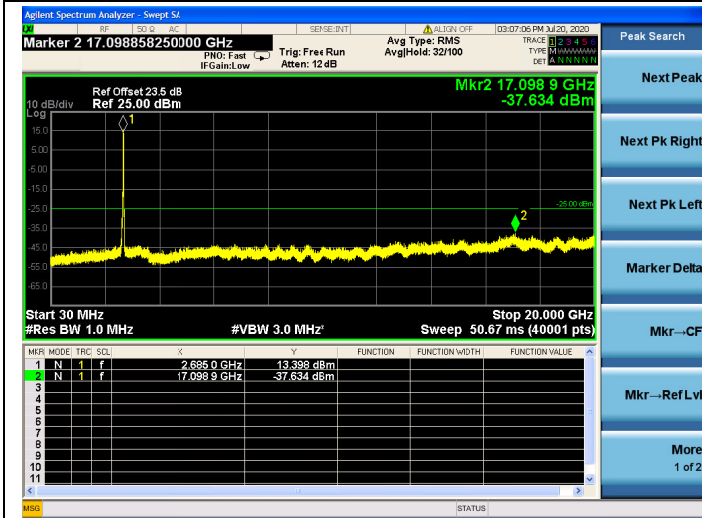

20MHz/16QAM/Mid CH

20MHz/64QAM/Mid CH

20MHz/QPSK/High CH

20MHz/16QAM/High CH

20MHz/64QAM/High CH

LTE Band 66

1.4MHz/QPSK / LCH

1.4MHz/16QAM / LCH

1.4MHz/ 64QAM / LCH

1.4MHz/QPSK / MCH