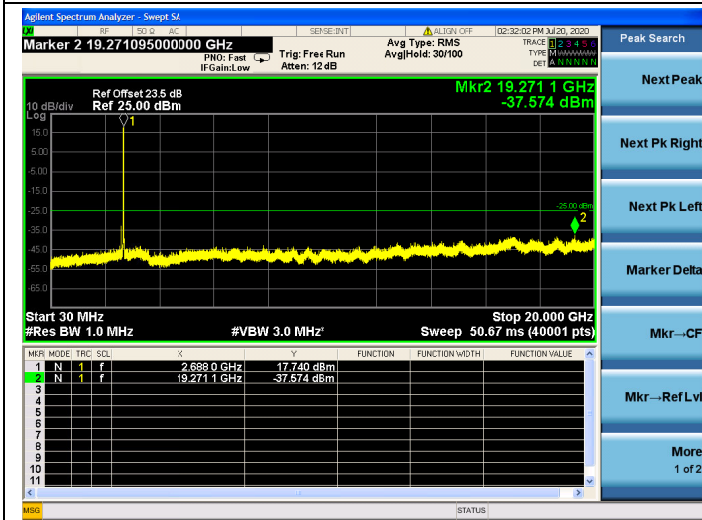

LTE Band 41 CSE

5MHz/QPSK/Low CH

5MHz/16QAM/Low CH

5MHz/64QAM/Low CH

5MHz/QPSK/Mid CH

5MHz/16QAM/Mid CH

5MHz/64QAM/Mid CH

5MHz/QPSK/High CH

5MHz/16QAM/High CH

5MHz/64QAM/High CH

10MHz/QPSK/Low CH

10MHz/16QAM/Low CH

10MHz/64QAM/Low CH

10MHz/QPSK/Mid CH

10MHz/16QAM/Mid CH

10MHz/64QAM/Mid CH