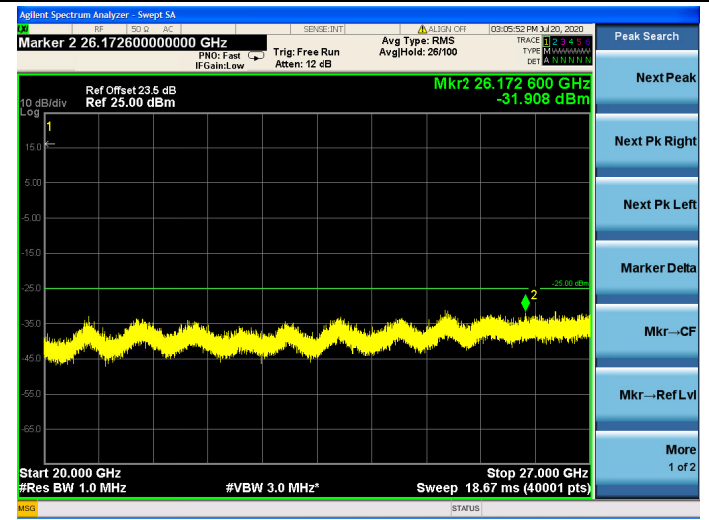

20MHz/16QAM/Mid CH

20MHz/64QAM/Mid CH

20MHz/QPSK/High CH

20MHz/16QAM/High CH

20MHz/64QAM/High CH

LTE Band 66

1.4MHz/QPSK / LCH

1.4MHz/16QAM / LCH

1.4MHz/ 64QAM / LCH

1.4MHz/QPSK / MCH