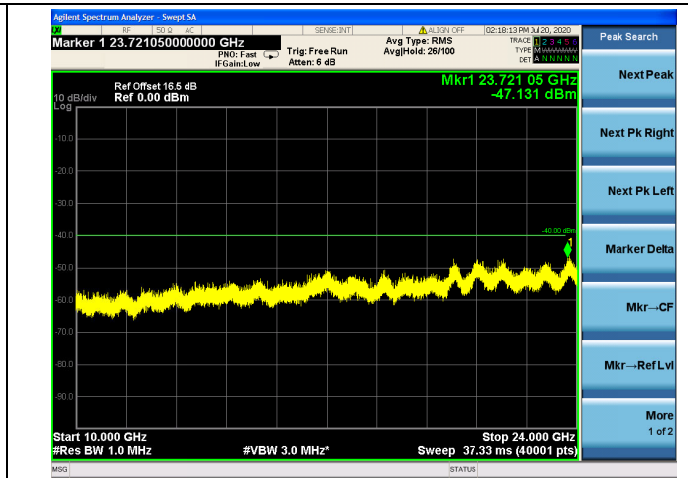

15MHz/ QPSK / HCH

15MHz/ 16QAM / HCH

15MHz/ 64QAM / HCH

LTE Band 30 CSE

5MHz/QPSK/Low CH

5MHz/16QAM/Low CH

5MHz/64QAM/Low CH

5MHz/QPSK/Mid CH