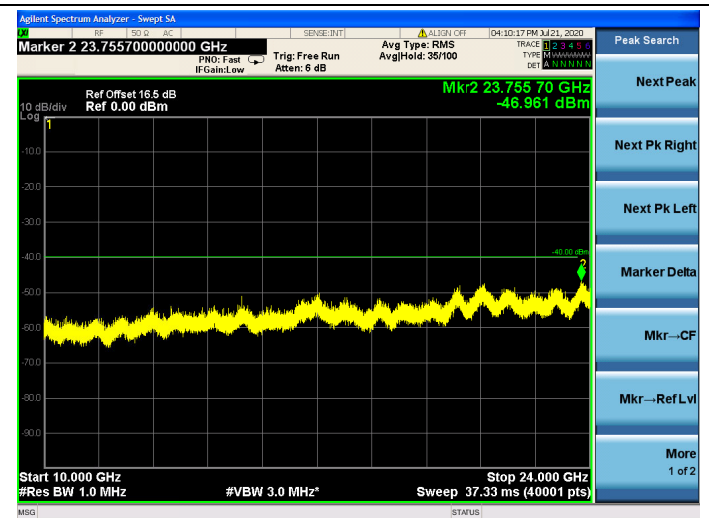

5MHz/64QAM/Mid CH