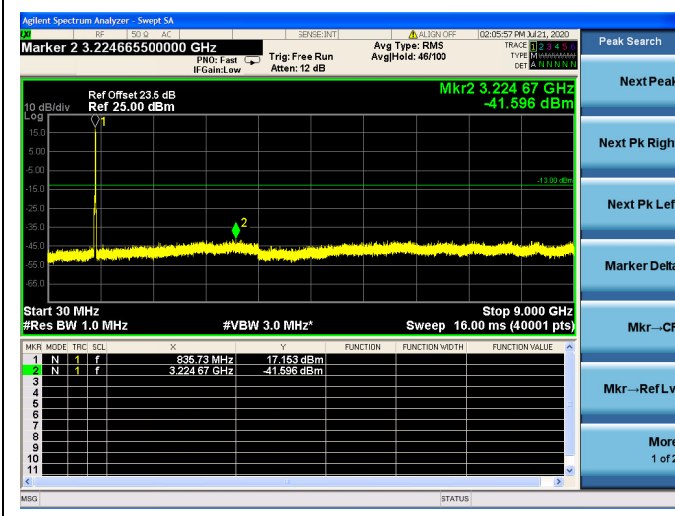

10MHz/ 16QAM / HCH

10MHz/ 64QAM / HCH

15MHz/QPSK / LCH

15MHz/16QAM / LCH

15MHz/ 64QAM / LCH

15MHz/QPSK / MCH

15MHz/ 16QAM / MCH

15MHz/ 64QAM / MCH

15MHz/ QPSK / HCH

15MHz/ 16QAM / HCH

15MHz/ 64QAM / HCH

LTE Band 30 CSE

5MHz/QPSK/Low CH

5MHz/16QAM/Low CH

5MHz/64QAM/Low CH

5MHz/QPSK/Mid CH