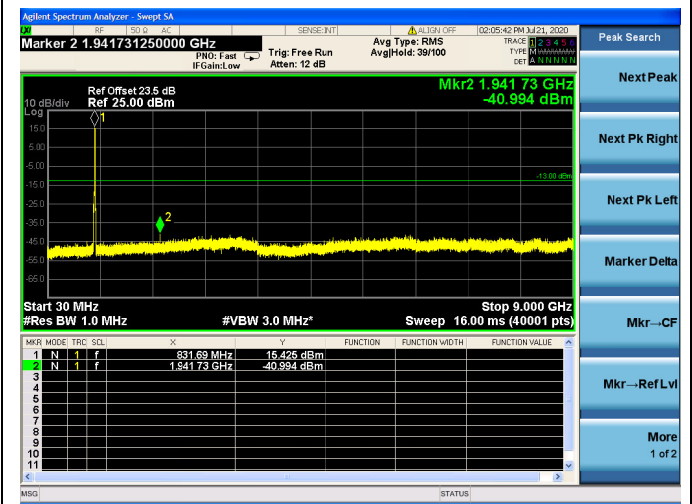

10MHz/ 16QAM / HCH

10MHz/ 64QAM / HCH

15MHz/QPSK / LCH

15MHz/16QAM / LCH

15MHz/ 64QAM / LCH

15MHz/QPSK / MCH

15MHz/ 16QAM / MCH

15MHz/ 64QAM / MCH

15MHz/ QPSK / HCH

15MHz/ 16QAM / HCH

15MHz/ 64QAM / HCH

LTE Band 30 CSE

5MHz/QPSK/Low CH

5MHz/16QAM/Low CH

5MHz/64QAM/Low CH

5MHz/QPSK/Mid CH