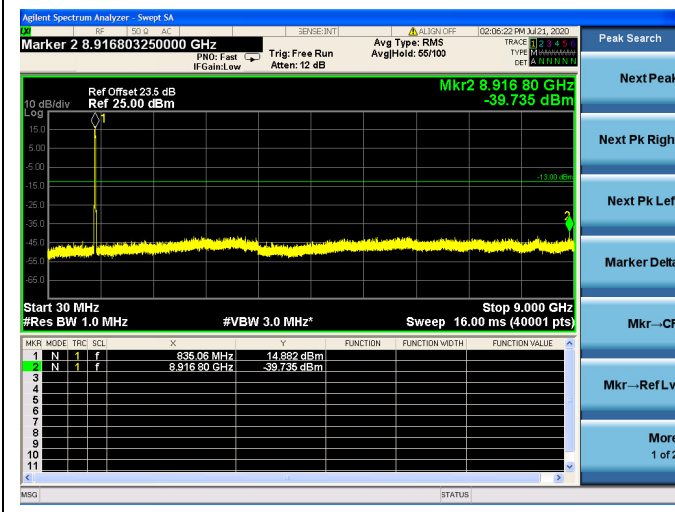

10MHz/ 16QAM / HCH

10MHz/ 64QAM / HCH

15MHz/QPSK / LCH

15MHz/16QAM / LCH

15MHz/ 64QAM / LCH

15MHz/QPSK / MCH

15MHz/ 16QAM / MCH

15MHz/ 64QAM / MCH

15MHz/ QPSK / HCH

15MHz/ 16QAM / HCH

15MHz/ 64QAM / HCH

LTE Band 30 CSE

5MHz/QPSK/Low CH

5MHz/16QAM/Low CH

5MHz/64QAM/Low CH

5MHz/QPSK/Mid CH