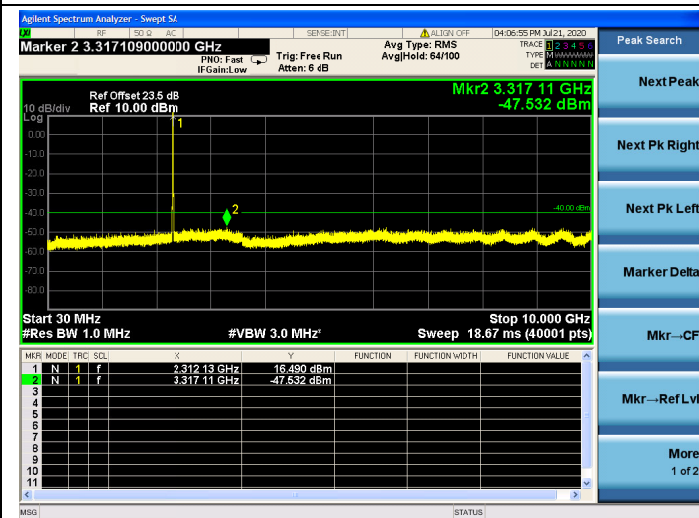

5MHz/64QAM/Mid CH