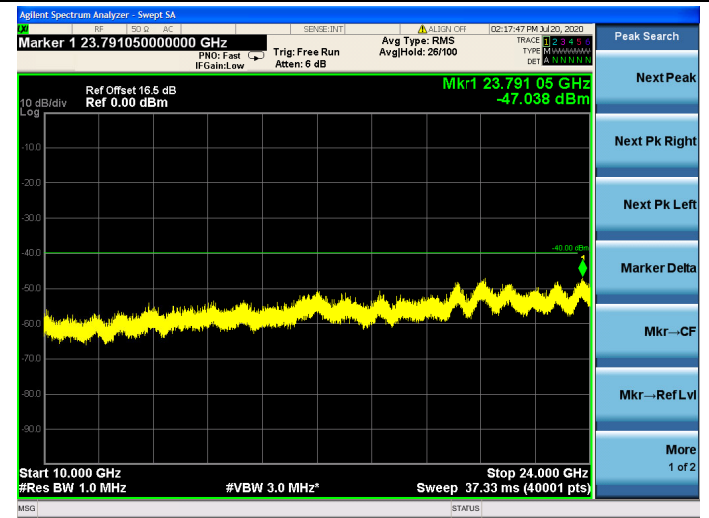

5MHz/16QAM/Mid CH