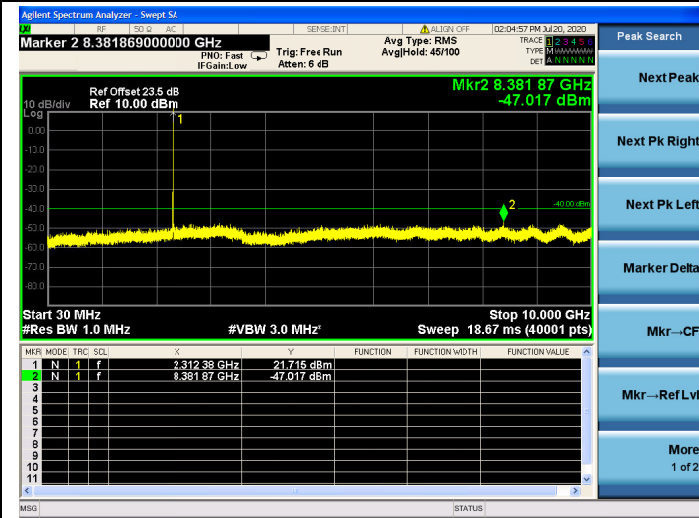

15MHz/ QPSK / HCH

15MHz/ 16QAM / HCH

15MHz/ 64QAM / HCH

LTE Band 30 CSE

5MHz/QPSK/Low CH

5MHz/16QAM/Low CH

5MHz/64QAM/Low CH

5MHz/QPSK/Mid CH