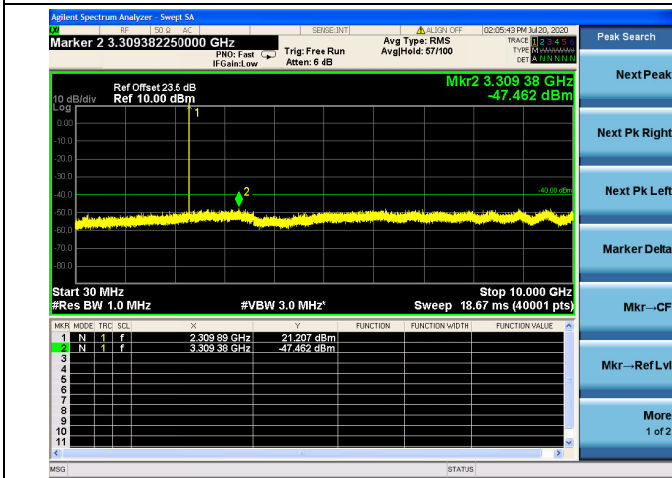

15MHz/ QPSK / HCH

15MHz/ 16QAM / HCH

15MHz/ 64QAM / HCH

LTE Band 30 CSE

5MHz/QPSK/Low CH

5MHz/16QAM/Low CH

5MHz/64QAM/Low CH

5MHz/QPSK/Mid CH