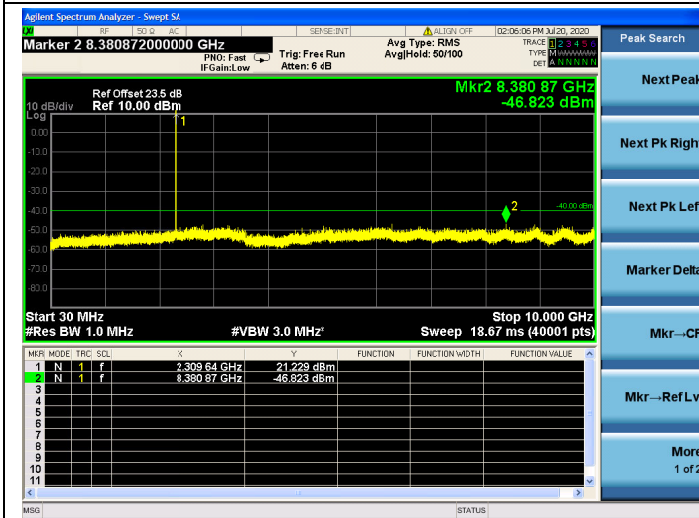

10MHz/ 16QAM / HCH

10MHz/ 64QAM / HCH

15MHz/QPSK / LCH

15MHz/16QAM / LCH

15MHz/ 64QAM / LCH

15MHz/QPSK / MCH

15MHz/ 16QAM / MCH

15MHz/ 64QAM / MCH

15MHz/ QPSK / HCH

15MHz/ 16QAM / HCH

15MHz/ 64QAM / HCH

LTE Band 30 CSE

5MHz/QPSK/Low CH

5MHz/16QAM/Low CH

5MHz/64QAM/Low CH

5MHz/QPSK/Mid CH