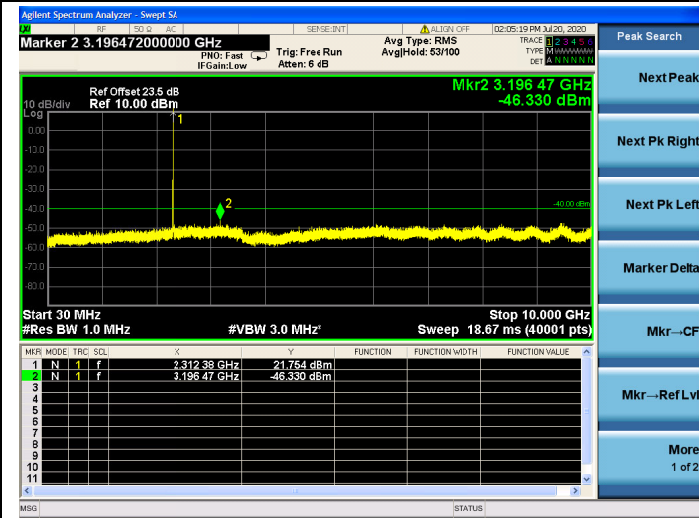

5MHz/16QAM/Mid CH