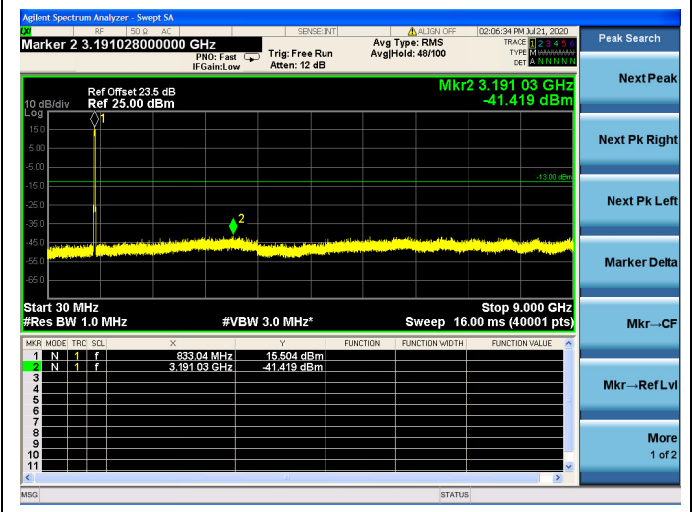

10MHz/ 16QAM / HCH

10MHz/ 64QAM / HCH

15MHz/QPSK / LCH

15MHz/16QAM / LCH

15MHz/ 64QAM / LCH

15MHz/QPSK / MCH

15MHz/ 16QAM / MCH

15MHz/ 64QAM / MCH

15MHz/ QPSK / HCH

15MHz/ 16QAM / HCH

15MHz/ 64QAM / HCH

LTE Band 30 CSE

5MHz/QPSK/Low CH

5MHz/16QAM/Low CH

5MHz/64QAM/Low CH

5MHz/QPSK/Mid CH