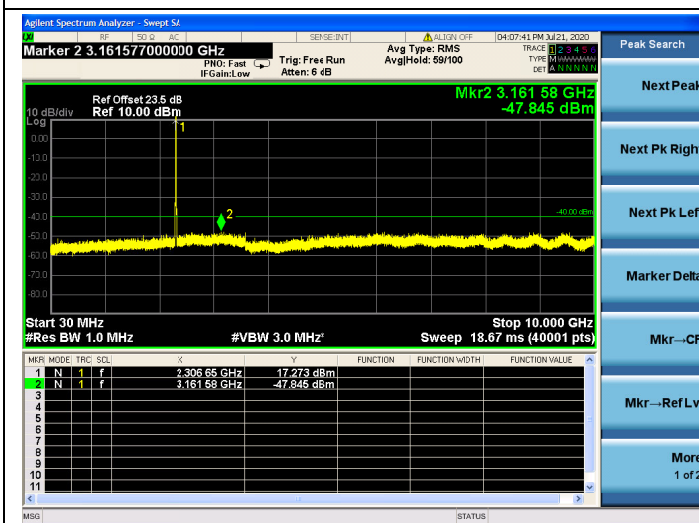

15MHz/ QPSK / HCH

15MHz/ 16QAM / HCH

15MHz/ 64QAM / HCH

LTE Band 30 CSE

5MHz/QPSK/Low CH

5MHz/16QAM/Low CH

5MHz/64QAM/Low CH

5MHz/QPSK/Mid CH