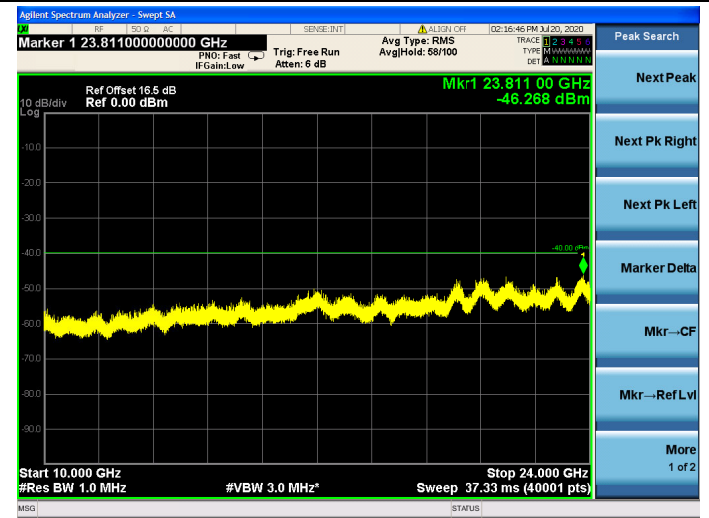

15MHz/ QPSK / HCH

15MHz/ 16QAM / HCH

15MHz/ 64QAM / HCH

LTE Band 30 CSE

5MHz/QPSK/Low CH

5MHz/16QAM/Low CH

5MHz/64QAM/Low CH

5MHz/QPSK/Mid CH