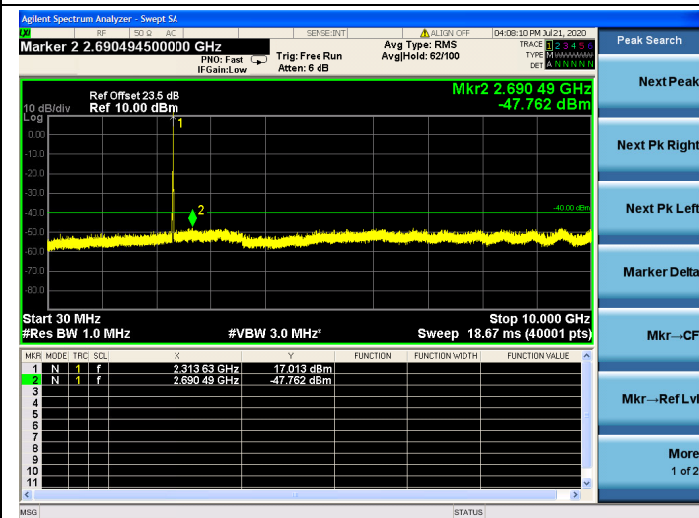

15MHz/ QPSK / HCH

15MHz/ 16QAM / HCH

15MHz/ 64QAM / HCH

LTE Band 30 CSE

5MHz/QPSK/Low CH

5MHz/16QAM/Low CH

5MHz/64QAM/Low CH

5MHz/QPSK/Mid CH

5MHz/16QAM/Mid CH

5MHz/64QAM/Mid CH

5MHz/QPSK/High CH

5MHz/16QAM/High CH

5MHz/64QAM/High CH

10MHz/QPSK/Mid CH

10MHz/16QAM/Mid CH

10MHz/64QAM/Mid CH