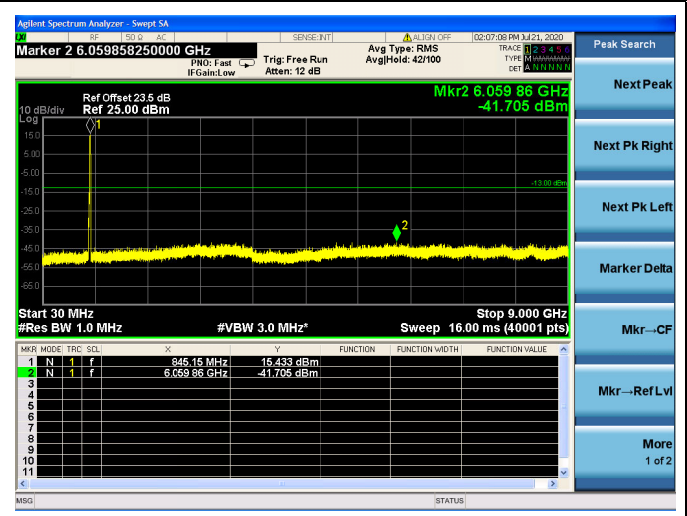

10MHz/ 16QAM / HCH

10MHz/ 64QAM / HCH

15MHz/QPSK / LCH

15MHz/16QAM / LCH

15MHz/ 64QAM / LCH

15MHz/QPSK / MCH

15MHz/ 16QAM / MCH

15MHz/ 64QAM / MCH

15MHz/ QPSK / HCH

15MHz/ 16QAM / HCH

15MHz/ 64QAM / HCH

LTE Band 30 CSE

5MHz/QPSK/Low CH

5MHz/16QAM/Low CH

5MHz/64QAM/Low CH

5MHz/QPSK/Mid CH