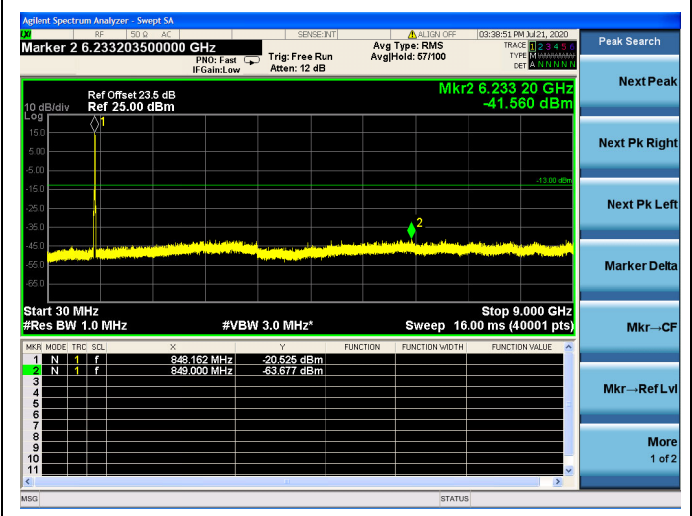

10MHz/ 16QAM / HCH

10MHz/ 64QAM / HCH

15MHz/QPSK / LCH

15MHz/16QAM / LCH

15MHz/ 64QAM / LCH

15MHz/QPSK / MCH

15MHz/ 16QAM / MCH

15MHz/ 64QAM / MCH

15MHz/ QPSK / HCH

15MHz/ 16QAM / HCH

15MHz/ 64QAM / HCH

LTE Band 30 CSE

5MHz/QPSK/Low CH

5MHz/16QAM/Low CH

5MHz/64QAM/Low CH

5MHz/QPSK/Mid CH