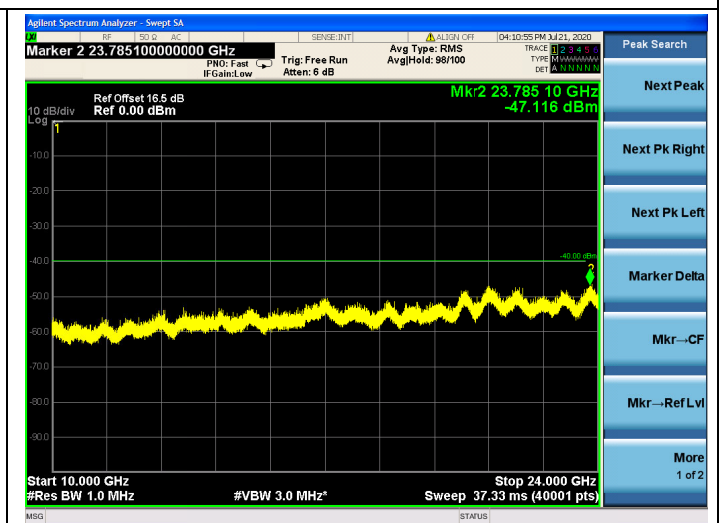

15MHz/ QPSK / HCH

15MHz/ 16QAM / HCH

15MHz/ 64QAM / HCH

LTE Band 30 CSE

5MHz/QPSK/Low CH

5MHz/16QAM/Low CH

5MHz/64QAM/Low CH

5MHz/QPSK/Mid CH