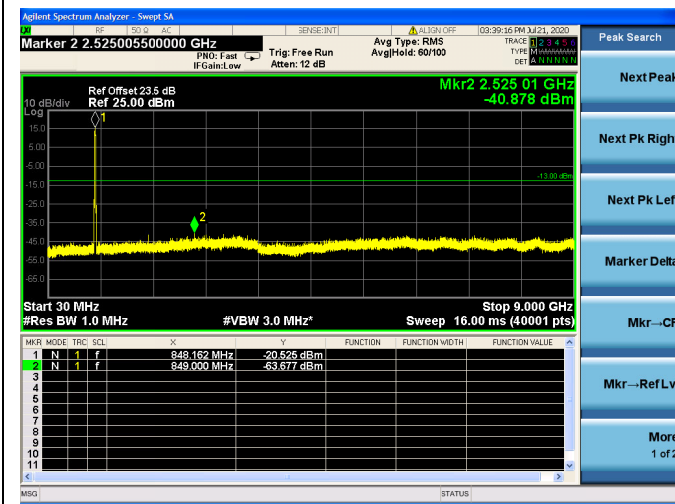

10MHz/ 16QAM / HCH

10MHz/ 64QAM / HCH

15MHz/QPSK / LCH

15MHz/16QAM / LCH

15MHz/ 64QAM / LCH

15MHz/QPSK / MCH

15MHz/ 16QAM / MCH

15MHz/ 64QAM / MCH

15MHz/ QPSK / HCH

15MHz/ 16QAM / HCH

15MHz/ 64QAM / HCH

LTE Band 30 CSE

5MHz/QPSK/Low CH

5MHz/16QAM/Low CH

5MHz/64QAM/Low CH

5MHz/QPSK/Mid CH