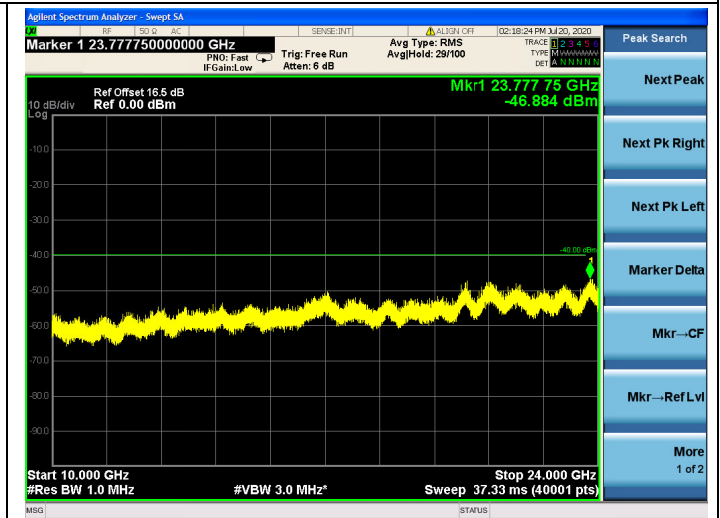

15MHz/ QPSK / HCH

15MHz/ 16QAM / HCH

15MHz/ 64QAM / HCH

LTE Band 30 CSE

5MHz/QPSK/Low CH

5MHz/16QAM/Low CH

5MHz/64QAM/Low CH

5MHz/QPSK/Mid CH