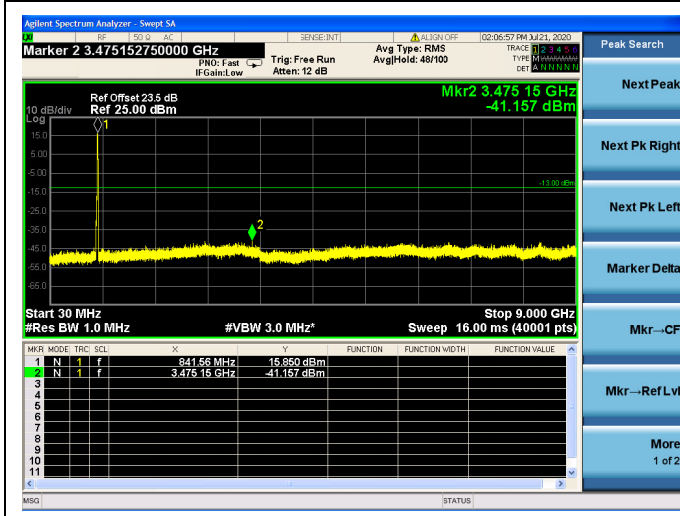

10MHz/ 16QAM / HCH

10MHz/ 64QAM / HCH

15MHz/QPSK / LCH

15MHz/16QAM / LCH

15MHz/ 64QAM / LCH

15MHz/QPSK / MCH

15MHz/ 16QAM / MCH

15MHz/ 64QAM / MCH

15MHz/ QPSK / HCH

15MHz/ 16QAM / HCH

15MHz/ 64QAM / HCH

LTE Band 30 CSE

5MHz/QPSK/Low CH

5MHz/16QAM/Low CH

5MHz/64QAM/Low CH

5MHz/QPSK/Mid CH