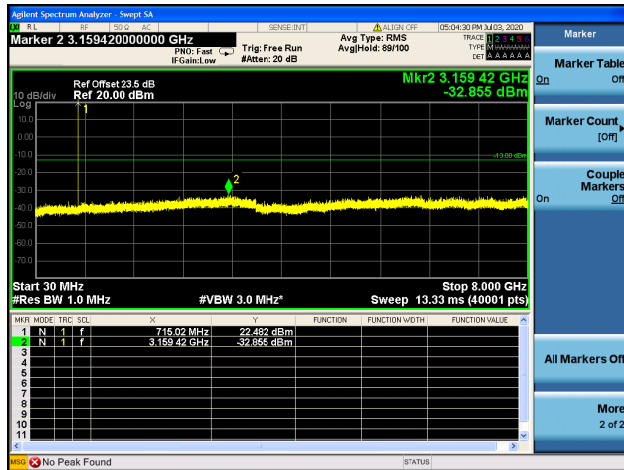

Band5 / 10MHz / High CH / 64QAM

Band12 / 1.4MHz / High CH / QPSK

Band12 / 1.4MHz / High CH / 16QAM

Band12 / 1.4MHz / High CH / 64QAM

Band12 / 3MHz / Low CH / QPSK

Band12 / 3MHz / Low CH / 16QAM

Band12 / 3MHz / Low CH / 64QAM