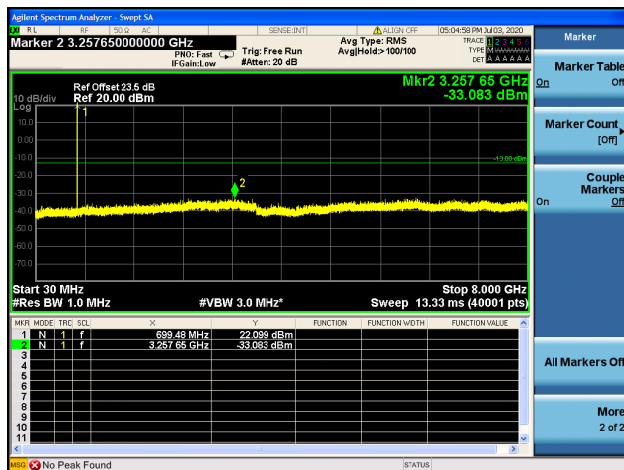

Band5 / 10MHz / High CH / 64QAM

Band12 / 1.4MHz / High CH / QPSK

Band12 / 1.4MHz / High CH / 16QAM

Band12 / 1.4MHz / High CH / 64QAM

Band12 / 3MHz / Low CH / QPSK

Band12 / 3MHz / Low CH / 16QAM

Band12 / 3MHz / Low CH / 64QAM