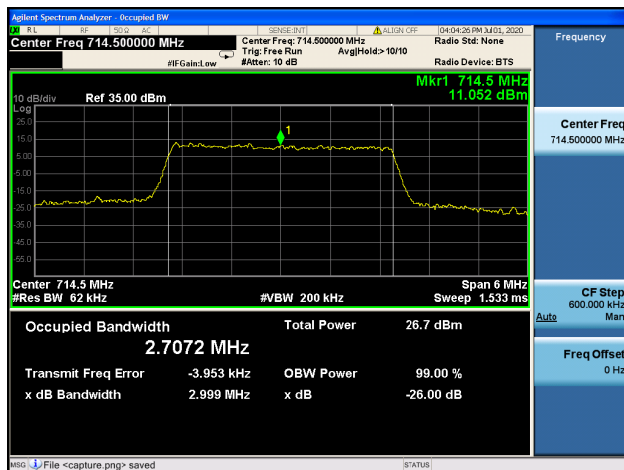

Band12 / 3MHz / High CH / 16QAM