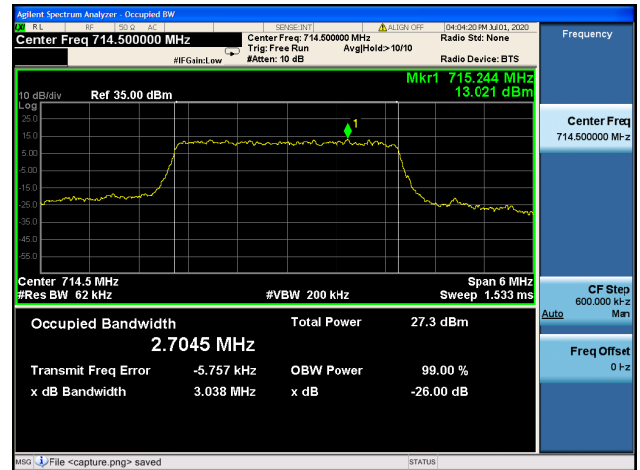

Band12 / 1.4MHz / Mid CH / QPSK

Band12 / 1.4MHz / Mid CH / 16QAM

Band12 / 1.4MHz / Mid CH / 64QAM

Band12 / 3MHz / Mid CH / QPSK

Band12 / 3MHz / Mid CH / 16QAM

Band12 / 3MHz / Mid CH / 64QAM

Band12 / 3MHz / High CH / QPSK