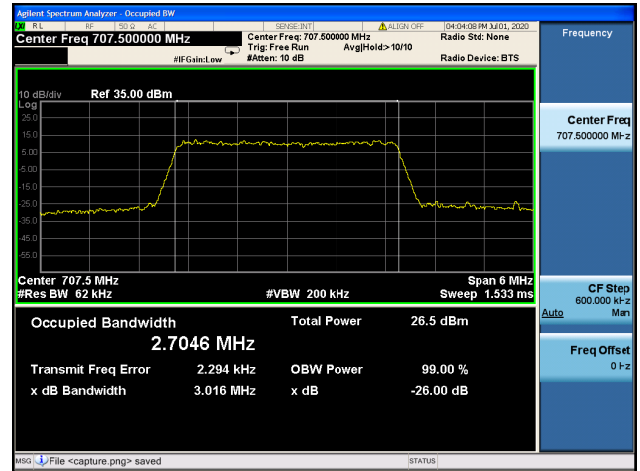

Band12 / 1.4MHz / Mid CH / QPSK

Band12 / 1.4MHz / Mid CH / 16QAM

Band12 / 1.4MHz / Mid CH / 64QAM

Band12 / 3MHz / Mid CH / QPSK

Band12 / 3MHz / Mid CH / 16QAM

Band12 / 3MHz / Mid CH / 64QAM

Band12 / 3MHz / High CH / QPSK