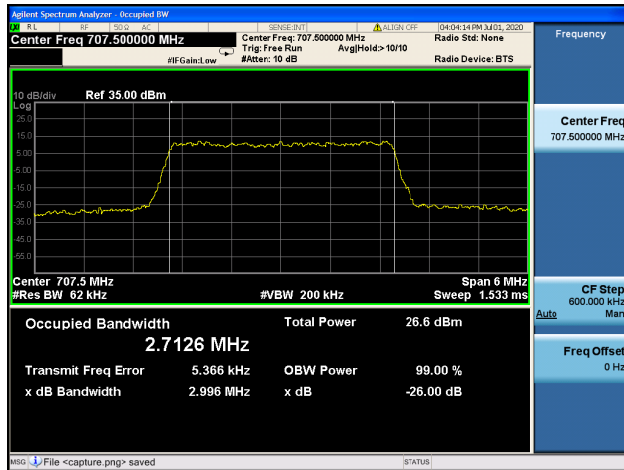

Band12 / 1.4MHz / Mid CH / QPSK

Band12 / 1.4MHz / Mid CH / 16QAM

Band12 / 1.4MHz / Mid CH / 64QAM

Band12 / 3MHz / Mid CH / QPSK

Band12 / 3MHz / Mid CH / 16QAM

Band12 / 3MHz / Mid CH / 64QAM

Band12 / 3MHz / High CH / QPSK