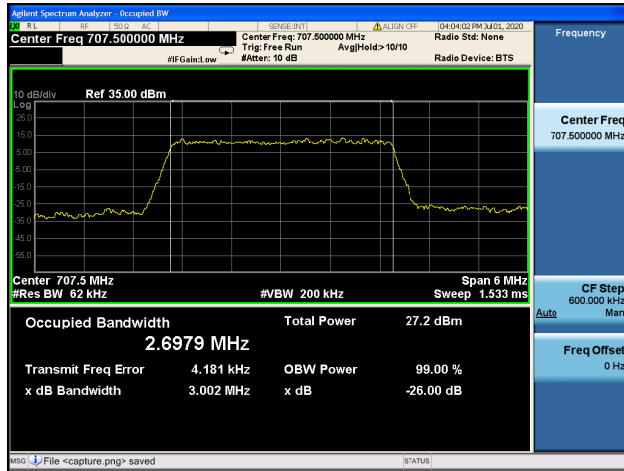

Band12 / 1.4MHz / Mid CH / QPSK

Band12 / 1.4MHz / Mid CH / 16QAM

Band12 / 1.4MHz / Mid CH / 64QAM

Band12 / 3MHz / Mid CH / QPSK

Band12 / 3MHz / Mid CH / 16QAM

Band12 / 3MHz / Mid CH / 64QAM

Band12 / 3MHz / High CH / QPSK