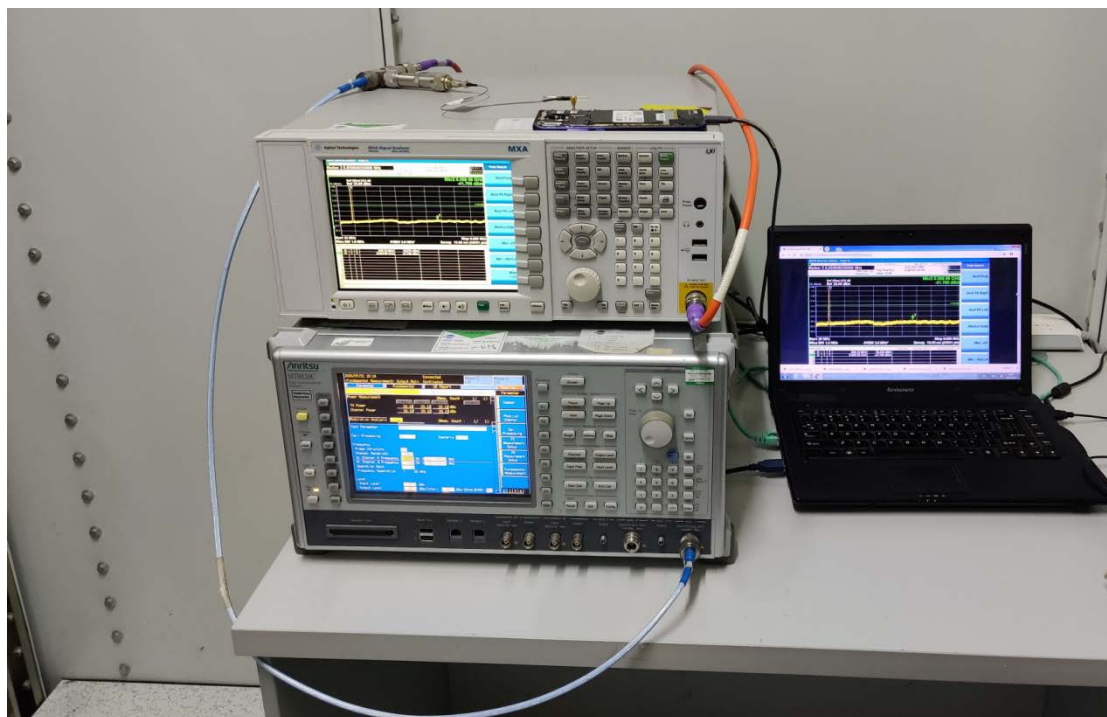

FCC ID:2ALZM-TURBOXL

Test Setup Photos

1. RF measurement setup

(GSM&WCDMA<E)

2. Radiated Spurious Emission(30MHz-1GHz)

3. Radiated Spurious Emission(above 1GHz)