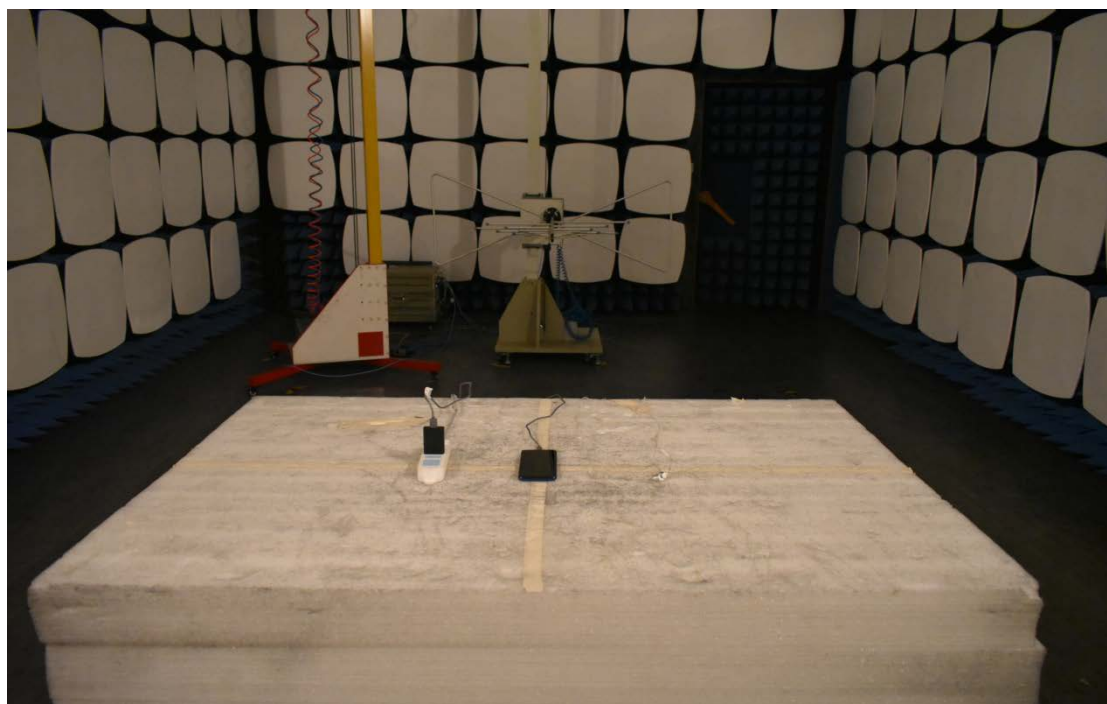

FCC ID:2ALZM-TURBOXL

Test Setup Photos

1. RF measurement setup

(GSM&WCDMA<E)

2. Radiated Spurious Emission(30MHz-1GHz)

3. Radiated Spurious Emission(above 1GHz)