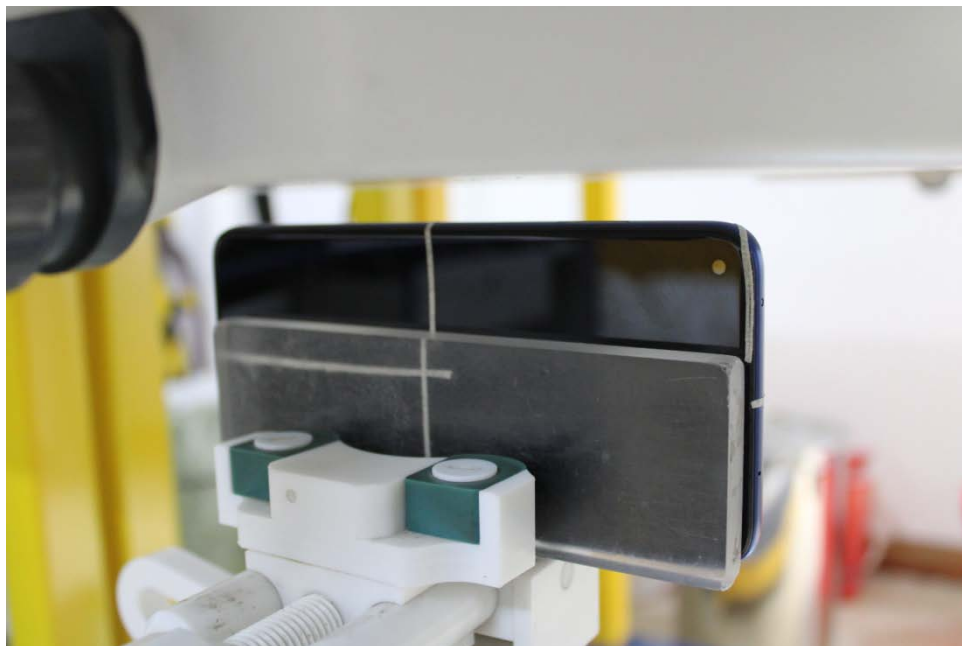

## Annex B Test Setup Photos

### Head

Right Cheek

Right Tilt

Left Cheek

Left Tilt

**Body**

Front Side

(Test distance: 10mm, Thickness of EUT: 9mm)

Back Side

(Test distance: 10mm, Thickness of EUT: 9mm)

Left Side

(Test distance: 10mm, Thickness of EUT: 9mm)

Right Side

(Test distance: 10mm, Thickness of EUT: 9mm)

Top Side

(Test distance: 10mm, Thickness of EUT: 9mm)

Bottom Side

(Test distance: 10mm, Thickness of EUT: 9mm)