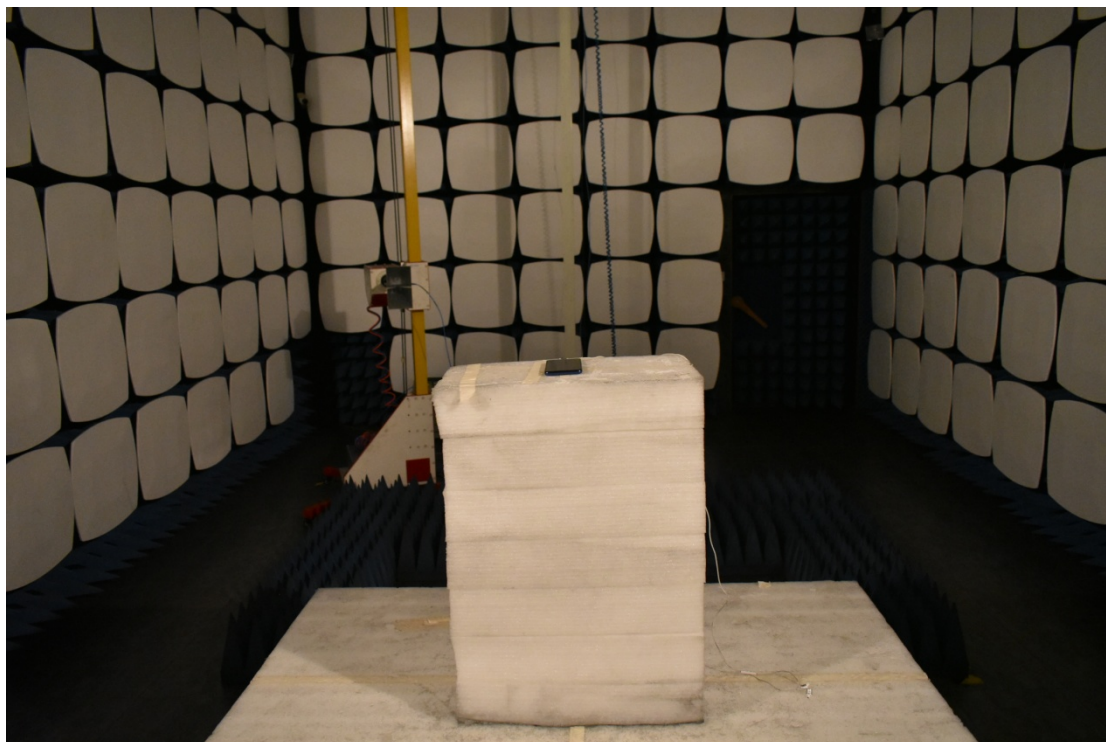

FCC ID:2ALZM-TURBOXL

Test Setup Photos

1. Conducted emission main's port front view

2. Conducted emission main's port side view

3. Radiated emission (9KHz-30MHz)

4. Radiated emission (30MHz-1GHz)

5. Radiated emission (above 1GHz)

6. RF measurement setup

(WIFI 5G)