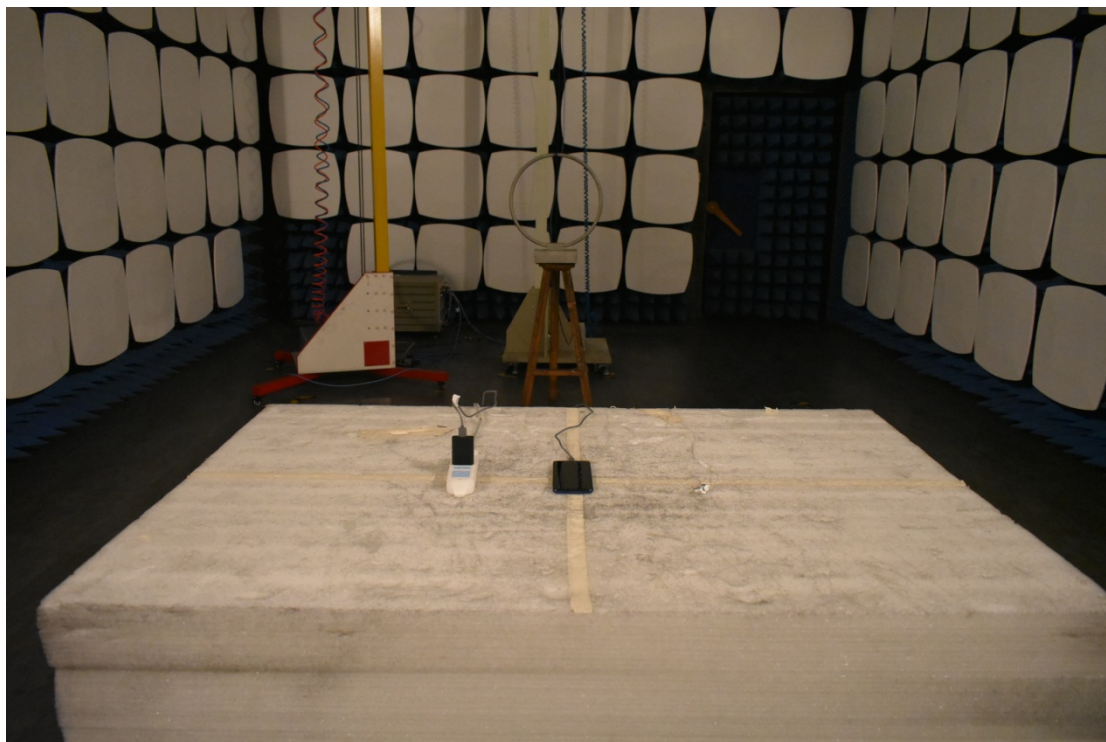

FCC ID:2ALZM-TURBOXL

Test Setup Photos

1. Conducted emission main's port front view

2. Conducted emission main's port side view

3. Radiated emission (9KHz-30MHz)

4. Radiated emission (30MHz-1GHz)

5. Radiated emission (above 1GHz)

6. RF measurement setup

(WIFI 5G)