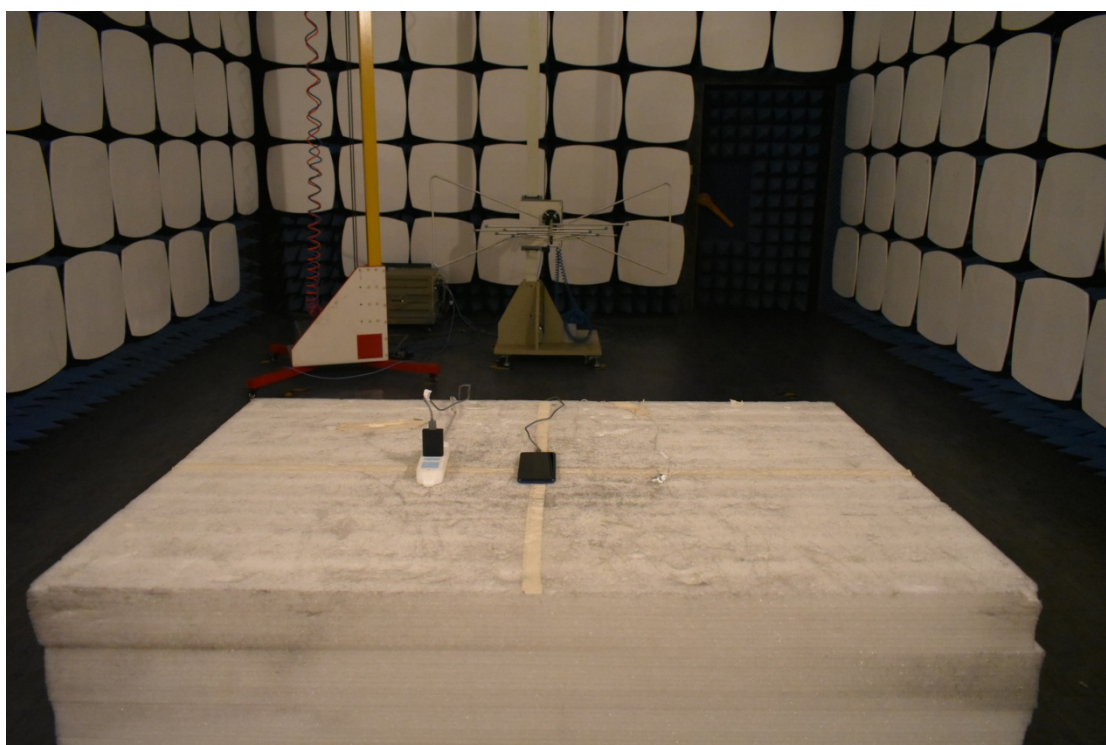

FCC ID:2ALZM-TURBOXL

Test Setup Photos

1. Conducted emission main's port front view

2. Conducted emission main's port side view

3. Radiated emission (9KHz-30MHz)

4. Radiated emission (30MHz-1GHz)

5. Radiated emission (above 1GHz)

6. RF measurement setup

(WIFI 5G)