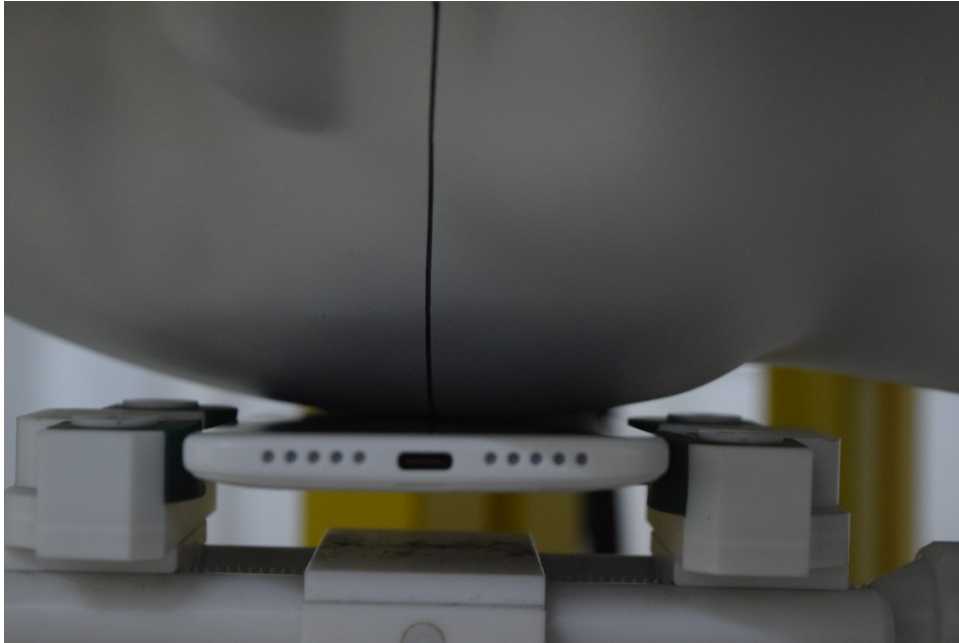

## ANNEX D SETUP PHOTOS

### 1. EUT Right Head Touch Cheek Position