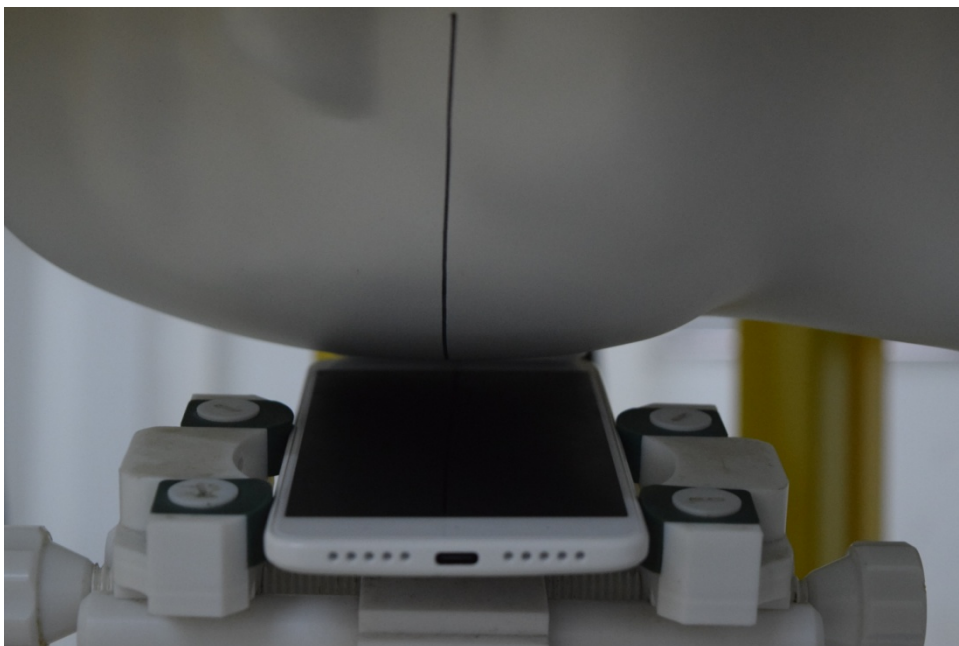

2. EUT Right Head Tilt15 Position