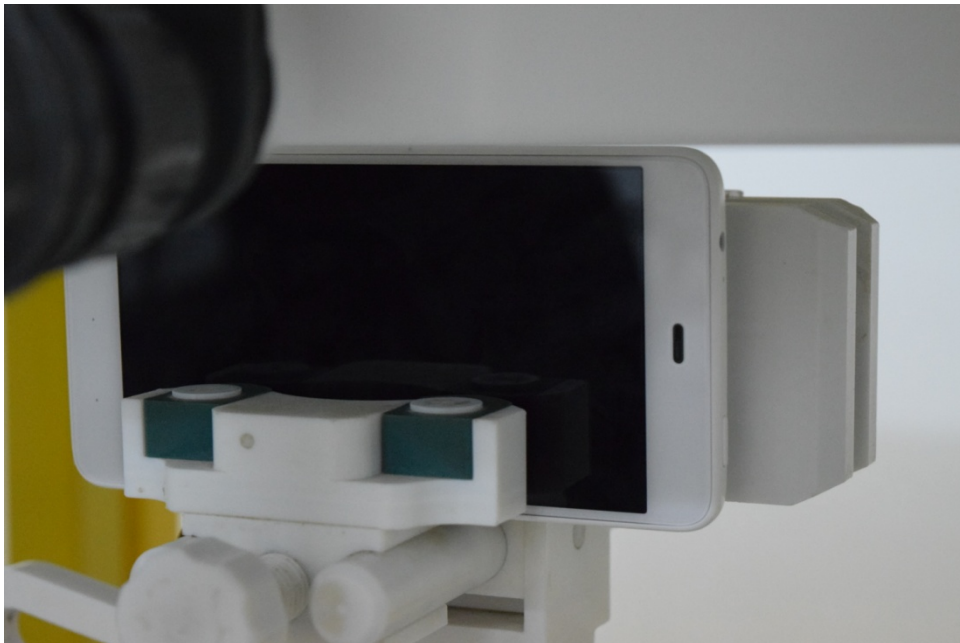

### 4 EUT Left Head Tilt15 Position

5. Back upward Position

6. Face upward Position

7. Face upward Position (0mm)

8. Back upward Position (0mm)

9. Edge A (0mm)

10. Edge B (0mm)

11. Liquid Level Photo Body Liquid

Liquid depth :15.5cm

12. Liquid Level Photo Head Liquid

Liquid depth: 15.1cm