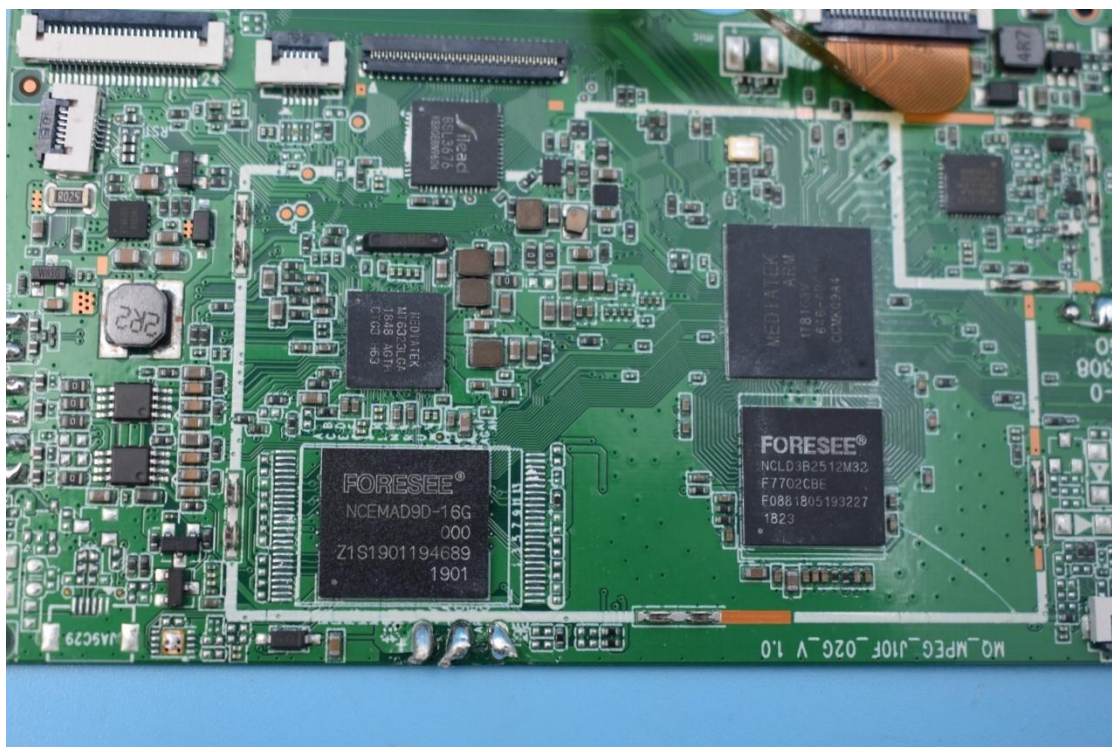

FCC ID:2ALZM-TEL-TE-U5

Internal Photos

1. EUT uncover view

BOE

TU101WUM-NX0-49P0 U30818X49P00002DC 0

M32840ZFPKAZ89T 1A5 411

2. Antenna view