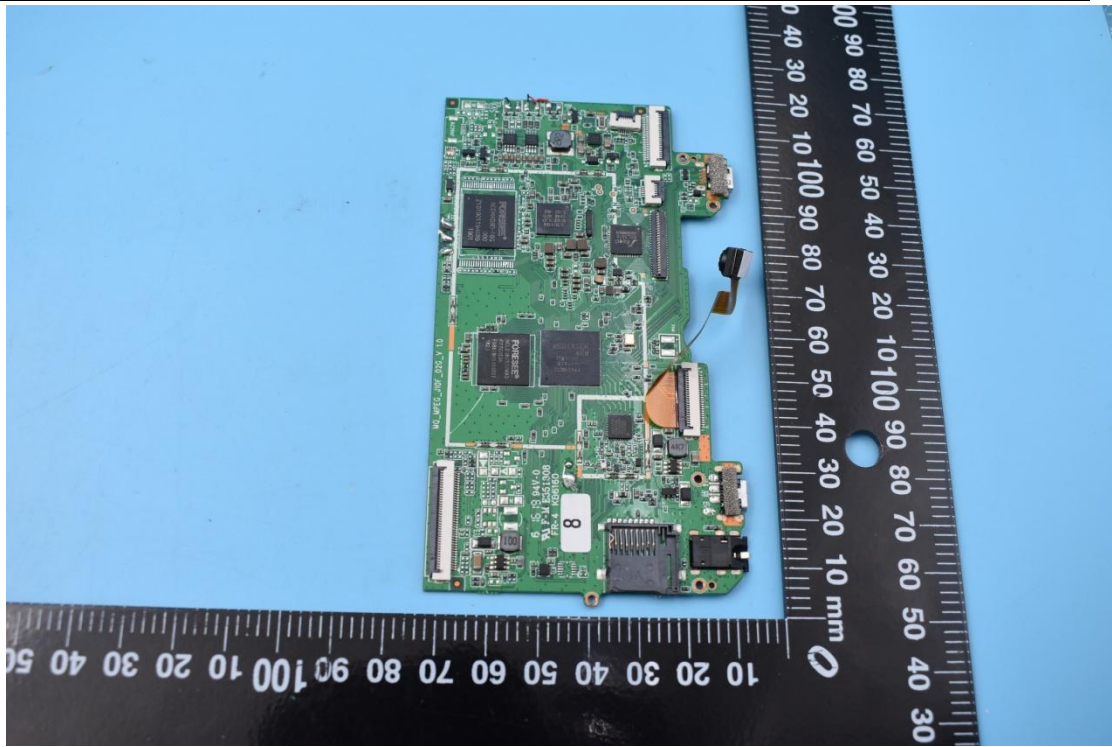

FCC ID:2ALZM-TEL-TE-U5

Internal Photos

1. EUT uncover view

BOE

TU101WUM-NX0-49P0 U30818X49P00002DC 0

M32840ZFPKAZ89T 1A5 411

2. Antenna view