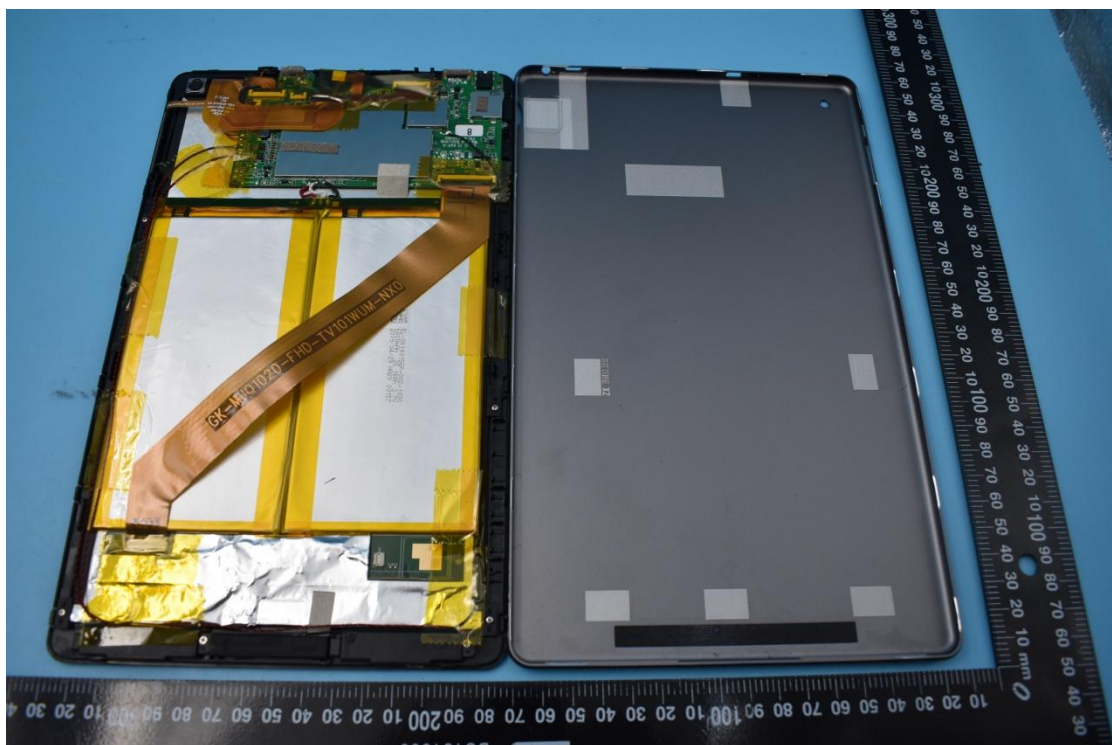

FCC ID:2ALZM-TEL-TE-U5

Internal Photos

1. EUT uncover view

BOE

TU101WUM-NX0-49P0 U30818X49P00002DC 0

M32840ZFPKAZ89T 1A5 411

2. Antenna view