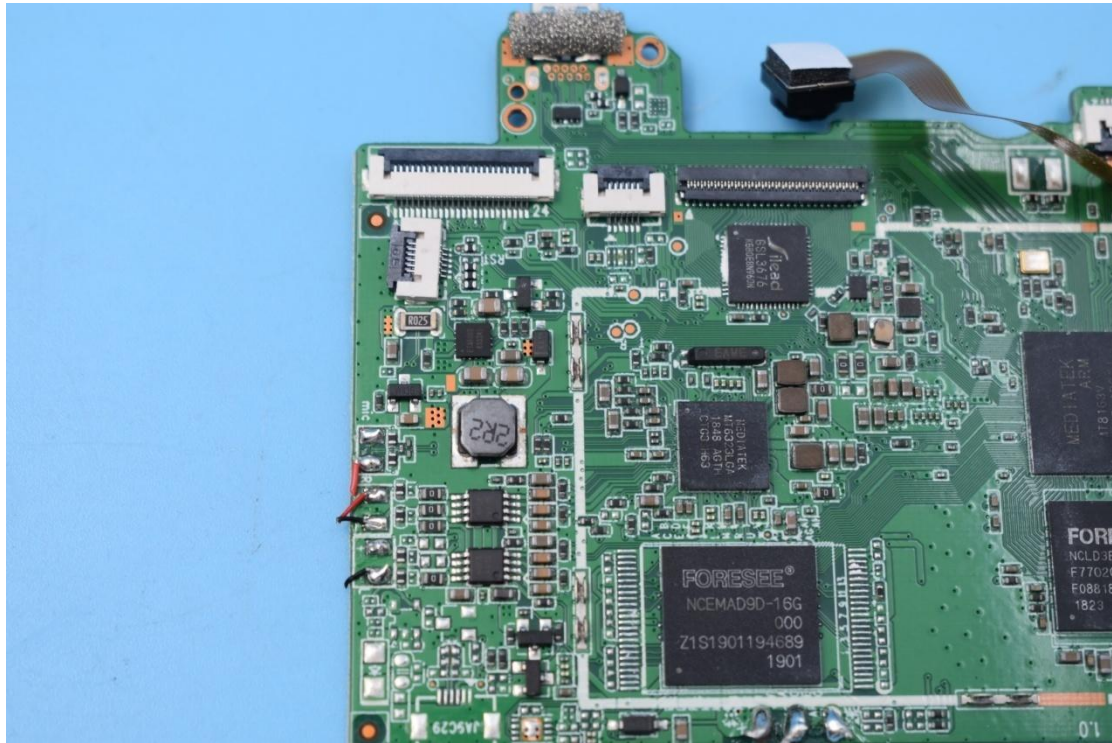

FCC ID:2ALZM-TEL-TE-U5

Internal Photos

1. EUT uncover view

BOE

TU101WUM-NX0-49P0 U30818X49P00002DC 0

M32840ZFPKAZ89T 1A5 411

2. Antenna view