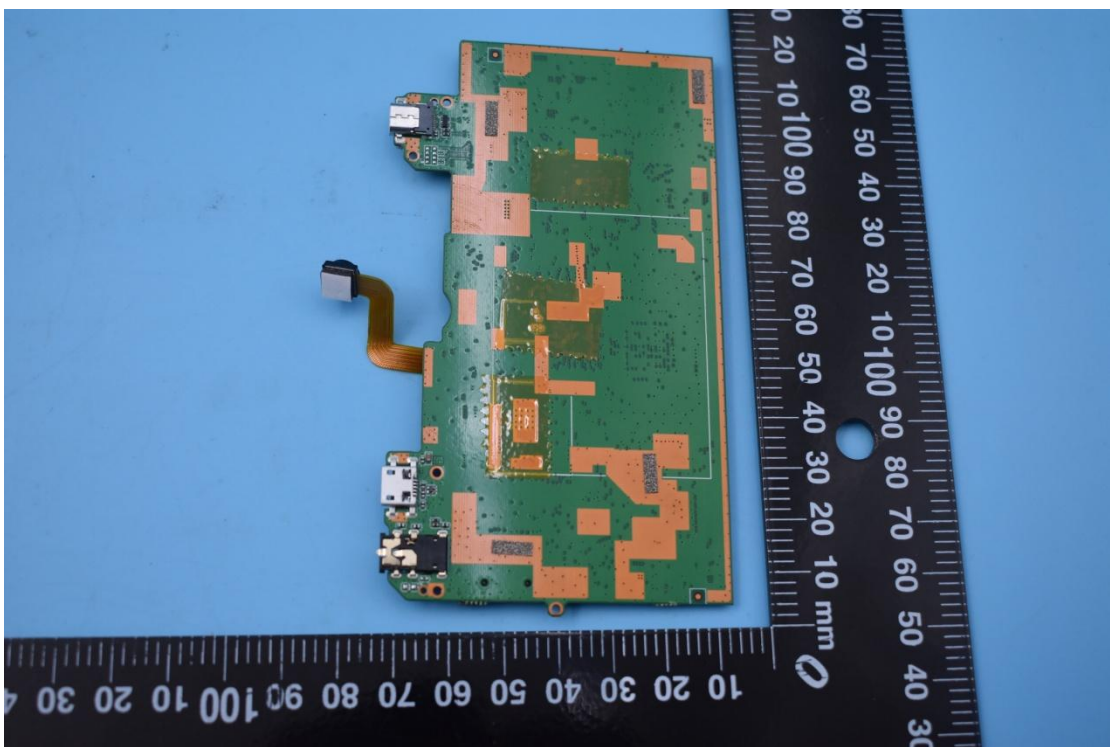

FCC ID:2ALZM-TEL-TE-U5

Internal Photos

1. EUT uncover view

BOE

TU101WUM-NX0-49P0 U30818X49P00002DC 0

M32840ZFPKAZ89T 1A5 411

2. Antenna view