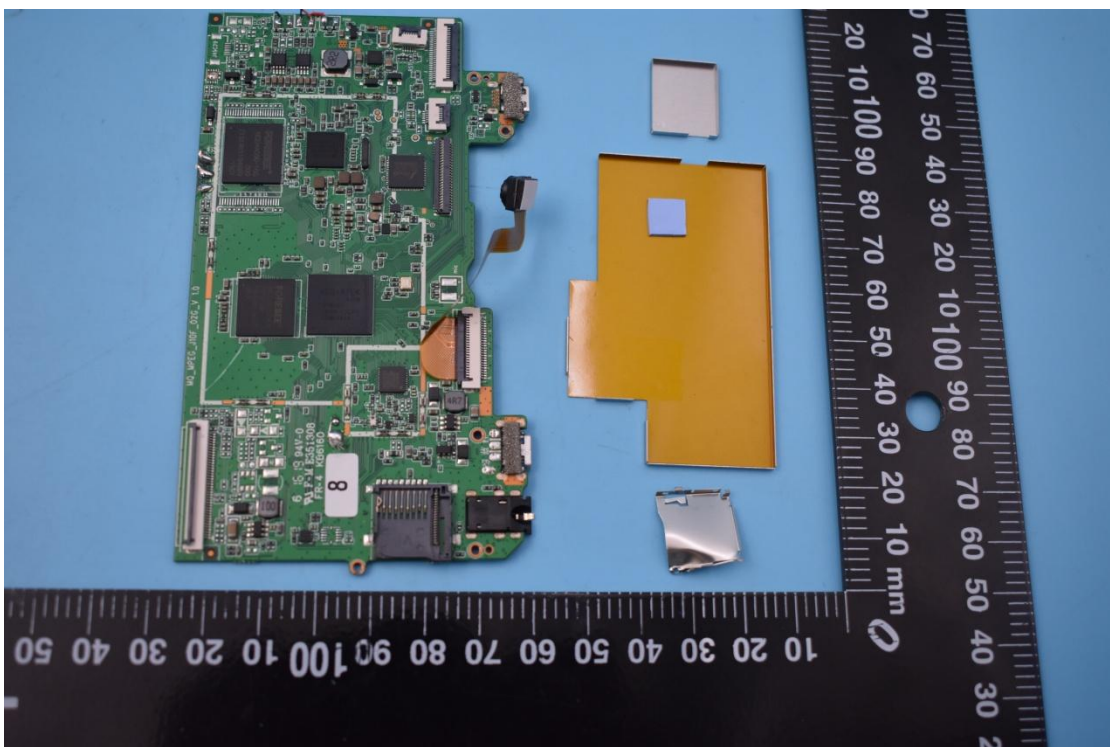

FCC ID:2ALZM-TEL-TE-U5

Internal Photos

1. EUT uncover view

BOE

TU101WUM-NX0-49P0 U30818X49P00002DC 0

M32840ZFPKAZ89T 1A5 411

2. Antenna view