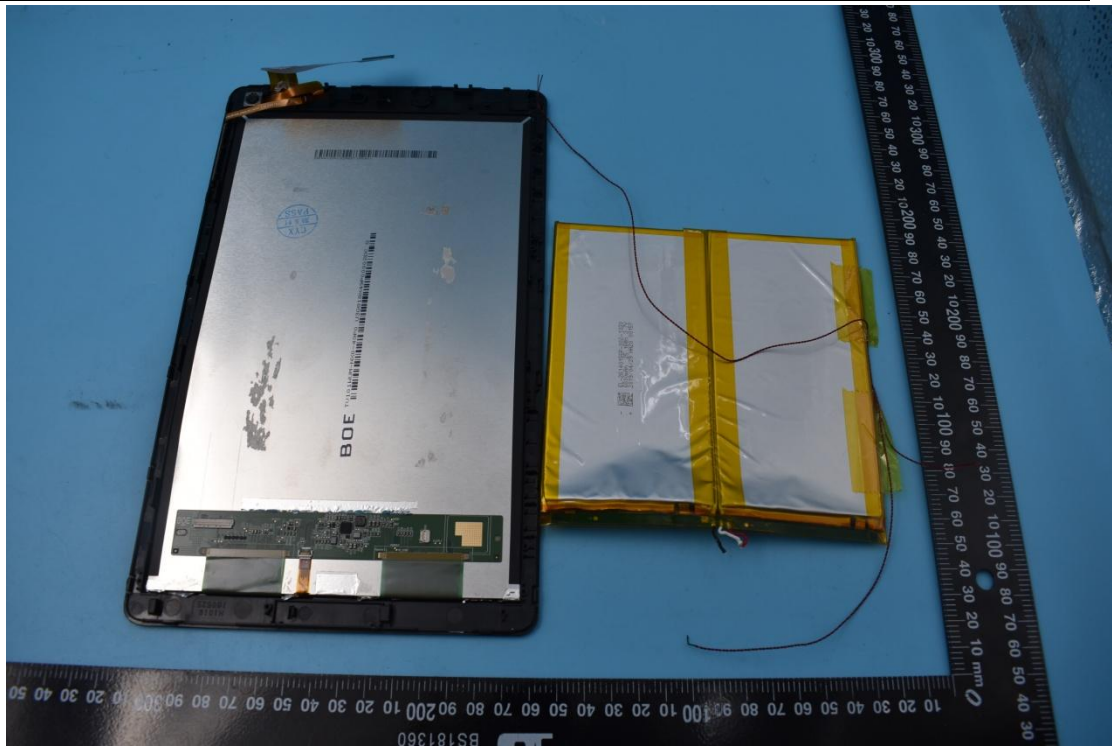

FCC ID:2ALZM-TEL-TE-U5

Internal Photos

1. EUT uncover view

BOE

TU101WUM-NX0-49P0 U30818X49P00002DC 0

M32840ZFPKAZ89T 1A5 411

2. Antenna view