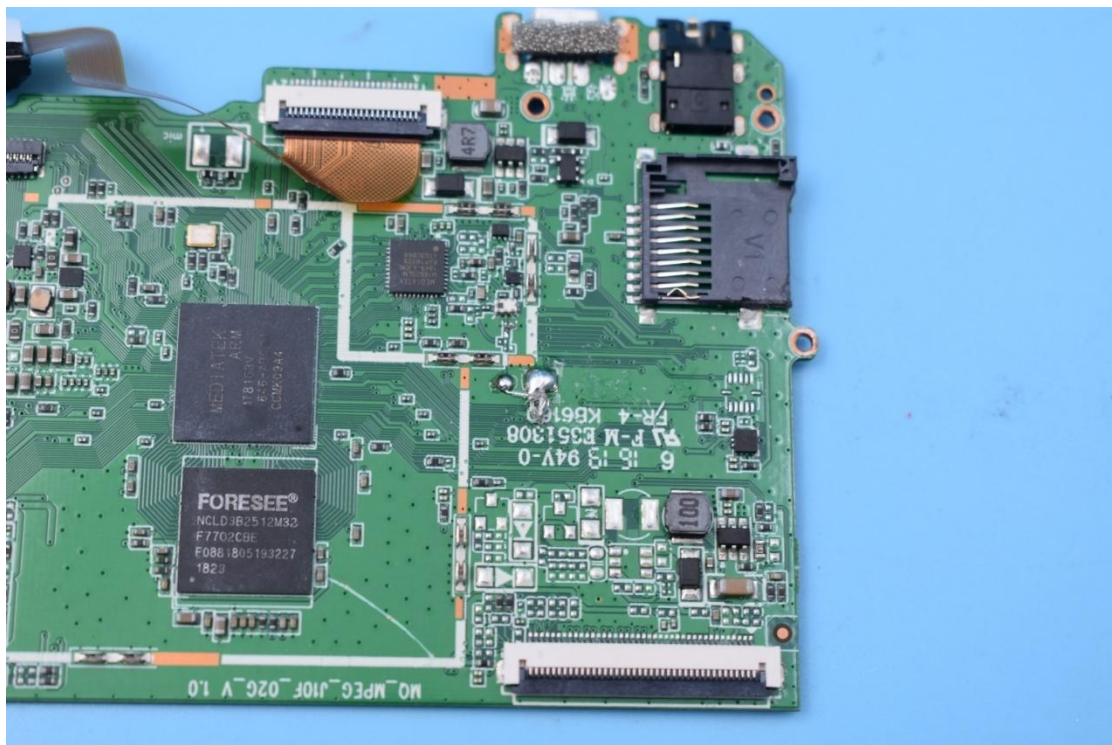

FCC ID:2ALZM-TEL-TE-U5

Internal Photos

1. EUT uncover view

BOE

TU101WUM-NX0-49P0 U30818X49P00002DC 0

M32840ZFPKAZ89T 1A5 411

2. Antenna view