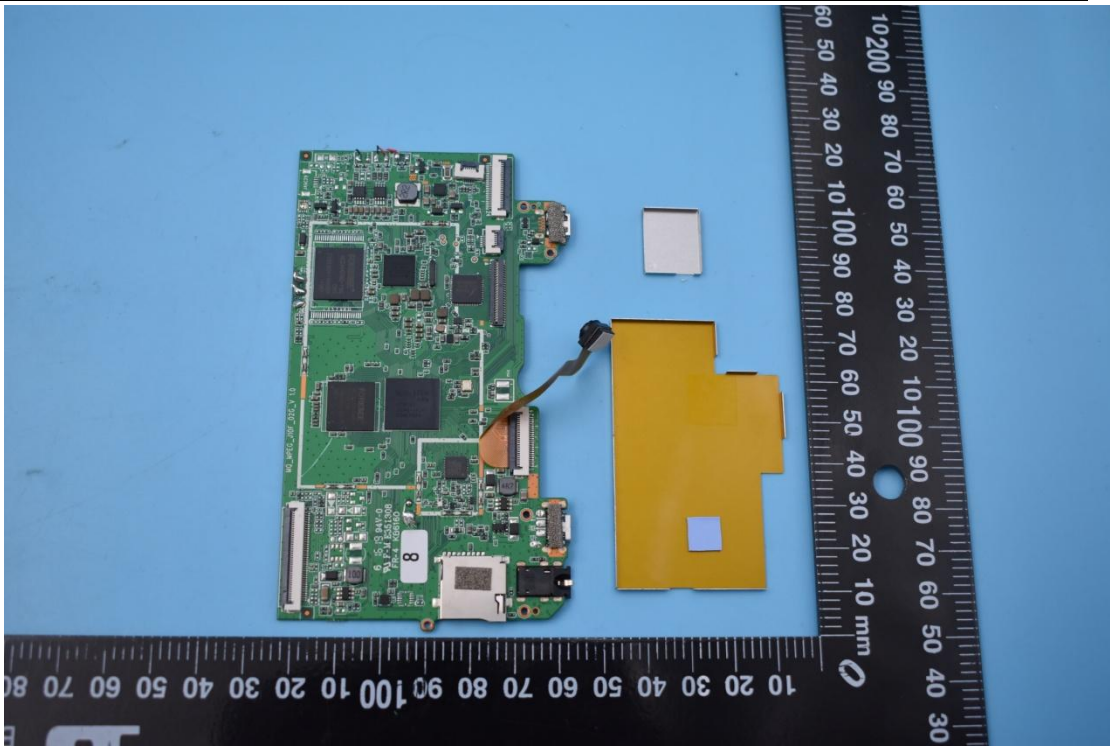

FCC ID:2ALZM-TEL-TE-U5

Internal Photos

1. EUT uncover view

BOE

TU101WUM-NX0-49P0 U30818X49P00002DC 0

M32840ZFPKAZ89T 1A5 411

2. Antenna view