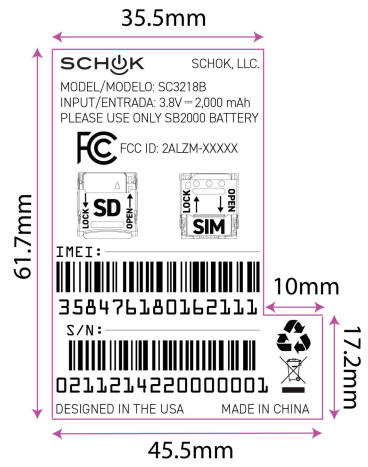

Handset label T-Mobile

Handset label Dish/Boost

Lable position