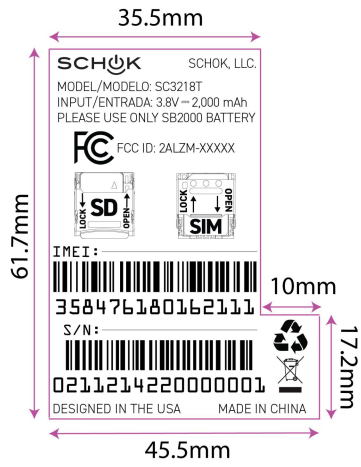

Handset label T-Mobile

Handset label Dish/Boost

Lable position