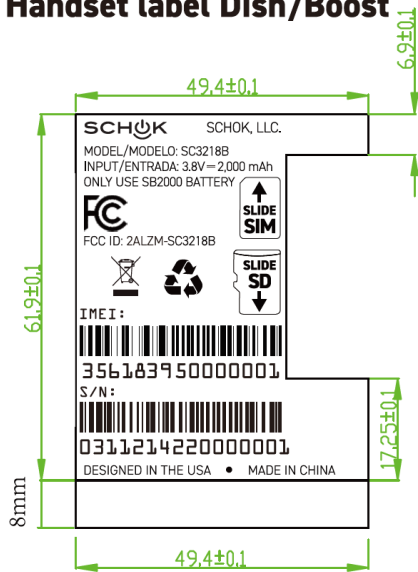

Handset label Dish/Boost

Lable position