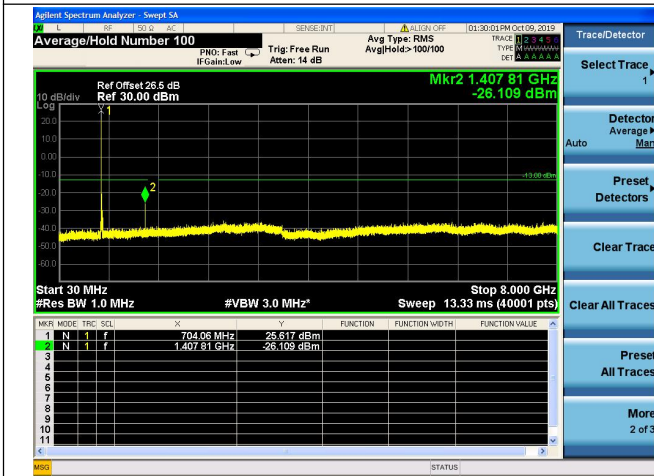

Band 28/ 5MHz/ Mid CH/ 16QAM

Band 28/ 5MHz/ High CH/ QPSK

Band 28/ 5MHz/ High CH/ 16QAM

Band 28/ 10MHz/ Low CH/ QPSK

Band 28/ 10MHz/ Low CH/ 16QAM

Band 28/ 10MHz/ Mid CH/ QPSK

Band 28/ 10MHz/ Mid CH/ 16QAM

Band 28/ 10MHz/ High CH/ QPSK

Band 28/ 10MHz/ High CH/ 16QAM

Band 28/ 15MHz/ Low CH/ QPSK

Band 28/ 15MHz/ Low CH/ 16QAM

Band 28/ 15MHz/ Mid CH/ QPSK

Band 28/ 15MHz/ Mid CH/ 16QAM

Band 28/ 15MHz/ High CH/ QPSK

Band 28/ 15MHz/ High CH/ 16QAM