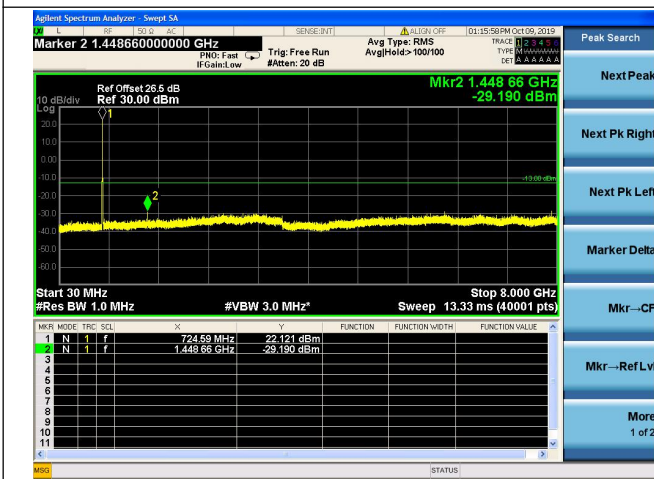

Band 28/ 5MHz/ Mid CH/ 16QAM

Band 28/ 5MHz/ High CH/ QPSK

Band 28/ 5MHz/ High CH/ 16QAM

Band 28/ 10MHz/ Low CH/ QPSK

Band 28/ 10MHz/ Low CH/ 16QAM

Band 28/ 10MHz/ Mid CH/ QPSK

Band 28/ 10MHz/ Mid CH/ 16QAM

Band 28/ 10MHz/ High CH/ QPSK

Band 28/ 10MHz/ High CH/ 16QAM

Band 28/ 15MHz/ Low CH/ QPSK

Band 28/ 15MHz/ Low CH/ 16QAM

Band 28/ 15MHz/ Mid CH/ QPSK

Band 28/ 15MHz/ Mid CH/ 16QAM

Band 28/ 15MHz/ High CH/ QPSK

Band 28/ 15MHz/ High CH/ 16QAM