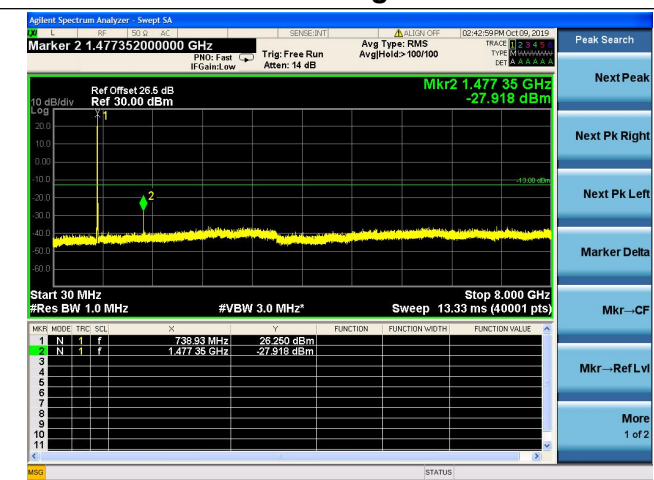

Band 28/ 5MHz/ Mid CH/ 16QAM

Band 28/ 5MHz/ High CH/ QPSK

Band 28/ 5MHz/ High CH/ 16QAM

Band 28/ 10MHz/ Low CH/ QPSK

Band 28/ 10MHz/ Low CH/ 16QAM

Band 28/ 10MHz/ Mid CH/ QPSK

Band 28/ 10MHz/ Mid CH/ 16QAM

Band 28/ 10MHz/ High CH/ QPSK

Band 28/ 10MHz/ High CH/ 16QAM

Band 28/ 15MHz/ Low CH/ QPSK

Band 28/ 15MHz/ Low CH/ 16QAM

Band 28/ 15MHz/ Mid CH/ QPSK

Band 28/ 15MHz/ Mid CH/ 16QAM

Band 28/ 15MHz/ High CH/ QPSK

Band 28/ 15MHz/ High CH/ 16QAM