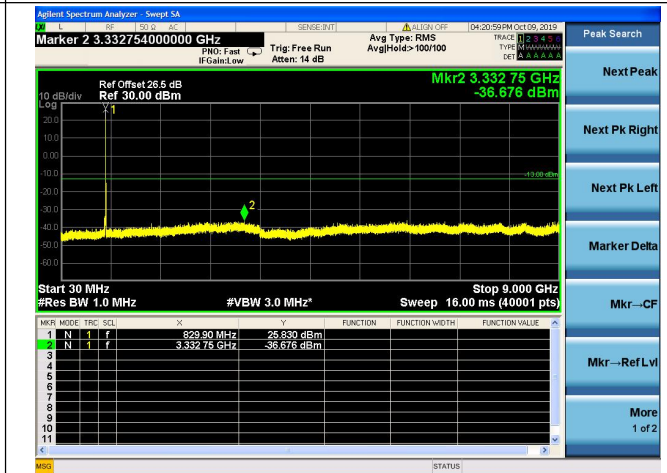

Band 26/ 15MHz/ Low CH/ QPSK

Band 26/ 15MHz/ Low CH/ 16QAM

Band 26/ 15MHz/ Mid CH/ QPSK

Band 26/ 15MHz/ Mid CH/ 16QAM

Band 26/ 15MHz/ High CH/ QPSK

Band 26/ 15MHz/ High CH/ 16QAM

Band 28/ 3MHz/ Low CH/ QPSK

Band 28/ 3MHz/ Low CH/ 16QAM

Band 28/ 3MHz/Mid CH/ QPSK

Band 28/ 3MHz/Mid CH/ 16QAM

Band 28/ 3MHz/High CH/ QPSK

Band 28/ 3MHz/High CH/ 16QAM

Band 28/ 5MHz/ Low CH/ QPSK

Band 28/ 5MHz/ Low CH/ 16QAM

Band 28/ 5MHz/ Mid CH/ QPSK