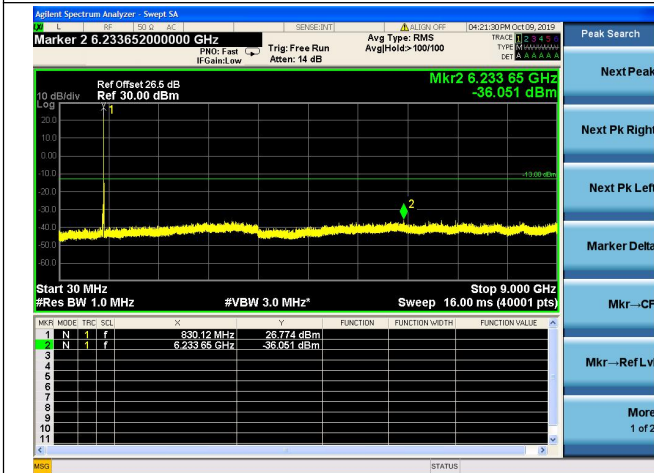

Band 26/ 15MHz/ Low CH/ QPSK

Band 26/ 15MHz/ Low CH/ 16QAM

Band 26/ 15MHz/ Mid CH/ QPSK

Band 26/ 15MHz/ Mid CH/ 16QAM

Band 26/ 15MHz/ High CH/ QPSK

Band 26/ 15MHz/ High CH/ 16QAM

Band 28/ 3MHz/ Low CH/ QPSK

Band 28/ 3MHz/ Low CH/ 16QAM

Band 28/ 3MHz/Mid CH/ QPSK

Band 28/ 3MHz/Mid CH/ 16QAM

Band 28/ 3MHz/High CH/ QPSK

Band 28/ 3MHz/High CH/ 16QAM

Band 28/ 5MHz/ Low CH/ QPSK

Band 28/ 5MHz/ Low CH/ 16QAM

Band 28/ 5MHz/ Mid CH/ QPSK