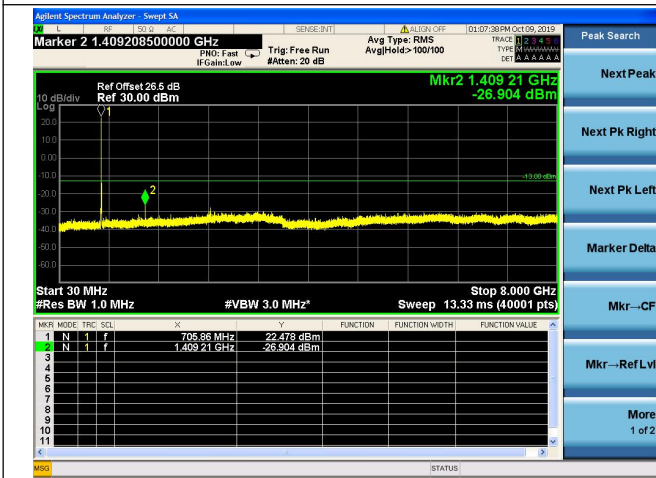

Band 26/ 15MHz/ Low CH/ QPSK

Band 26/ 15MHz/ Low CH/ 16QAM

Band 26/ 15MHz/ Mid CH/ QPSK

Band 26/ 15MHz/ Mid CH/ 16QAM

Band 26/ 15MHz/ High CH/ QPSK

Band 26/ 15MHz/ High CH/ 16QAM

Band 28/ 3MHz/ Low CH/ QPSK

Band 28/ 3MHz/ Low CH/ 16QAM

Band 28/ 3MHz/Mid CH/ QPSK

Band 28/ 3MHz/Mid CH/ 16QAM

Band 28/ 3MHz/High CH/ QPSK

Band 28/ 3MHz/High CH/ 16QAM

Band 28/ 5MHz/ Low CH/ QPSK

Band 28/ 5MHz/ Low CH/ 16QAM

Band 28/ 5MHz/ Mid CH/ QPSK