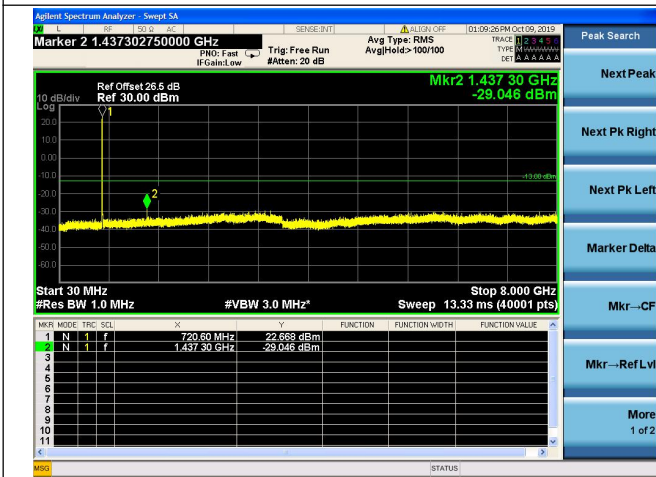

Band 26/ 15MHz/ Low CH/ QPSK

Band 26/ 15MHz/ Low CH/ 16QAM

Band 26/ 15MHz/ Mid CH/ QPSK

Band 26/ 15MHz/ Mid CH/ 16QAM

Band 26/ 15MHz/ High CH/ QPSK

Band 26/ 15MHz/ High CH/ 16QAM

Band 28/ 3MHz/ Low CH/ QPSK

Band 28/ 3MHz/ Low CH/ 16QAM

Band 28/ 3MHz/Mid CH/ QPSK

Band 28/ 3MHz/Mid CH/ 16QAM

Band 28/ 3MHz/High CH/ QPSK

Band 28/ 3MHz/High CH/ 16QAM

Band 28/ 5MHz/ Low CH/ QPSK

Band 28/ 5MHz/ Low CH/ 16QAM

Band 28/ 5MHz/ Mid CH/ QPSK