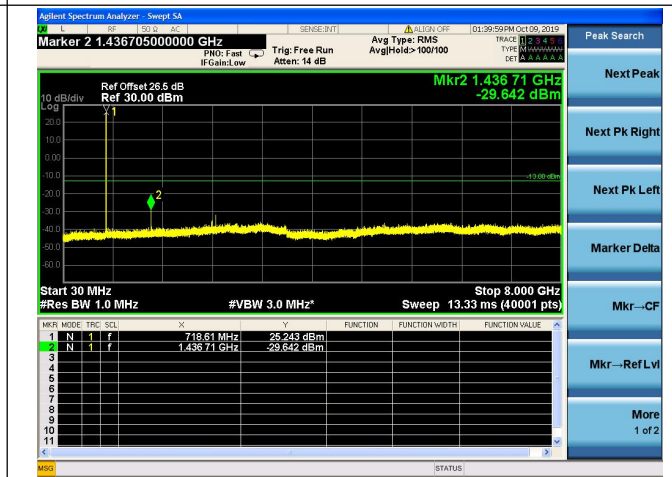

Band 26/ 15MHz/ Low CH/ QPSK

Band 26/ 15MHz/ Low CH/ 16QAM

Band 26/ 15MHz/ Mid CH/ QPSK

Band 26/ 15MHz/ Mid CH/ 16QAM

Band 26/ 15MHz/ High CH/ QPSK

Band 26/ 15MHz/ High CH/ 16QAM

Band 28/ 3MHz/ Low CH/ QPSK

Band 28/ 3MHz/ Low CH/ 16QAM

Band 28/ 3MHz/Mid CH/ QPSK

Band 28/ 3MHz/Mid CH/ 16QAM

Band 28/ 3MHz/High CH/ QPSK

Band 28/ 3MHz/High CH/ 16QAM

Band 28/ 5MHz/ Low CH/ QPSK

Band 28/ 5MHz/ Low CH/ 16QAM

Band 28/ 5MHz/ Mid CH/ QPSK