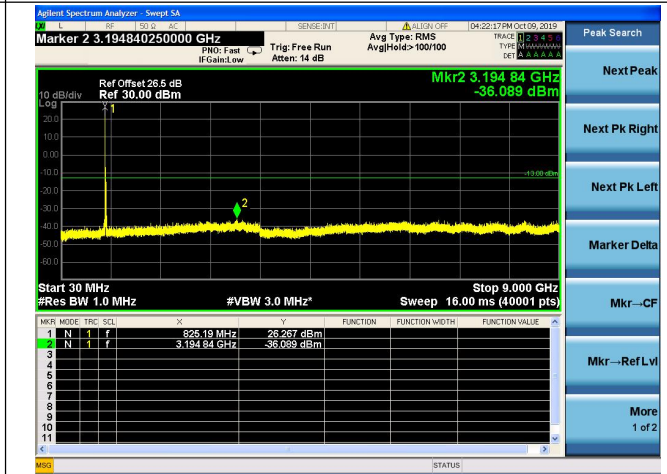

Band 26/ 15MHz/ Low CH/ QPSK

Band 26/ 15MHz/ Low CH/ 16QAM

Band 26/ 15MHz/ Mid CH/ QPSK

Band 26/ 15MHz/ Mid CH/ 16QAM

Band 26/ 15MHz/ High CH/ QPSK

Band 26/ 15MHz/ High CH/ 16QAM

Band 28/ 3MHz/ Low CH/ QPSK

Band 28/ 3MHz/ Low CH/ 16QAM

Band 28/ 3MHz/Mid CH/ QPSK

Band 28/ 3MHz/Mid CH/ 16QAM

Band 28/ 3MHz/High CH/ QPSK

Band 28/ 3MHz/High CH/ 16QAM

Band 28/ 5MHz/ Low CH/ QPSK

Band 28/ 5MHz/ Low CH/ 16QAM

Band 28/ 5MHz/ Mid CH/ QPSK