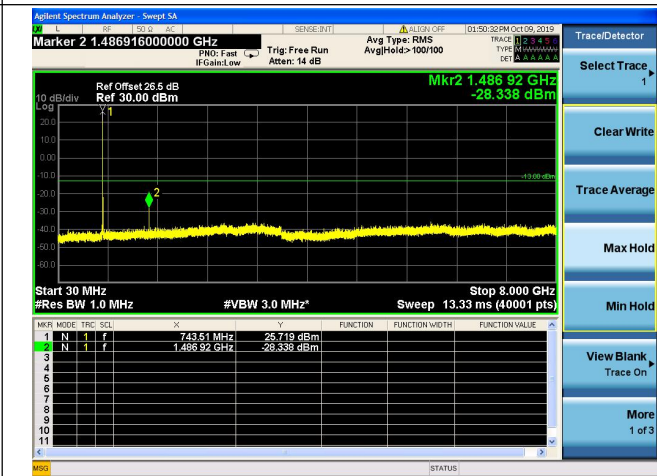

Band 28/ 5MHz/ High CH/ 16QAM