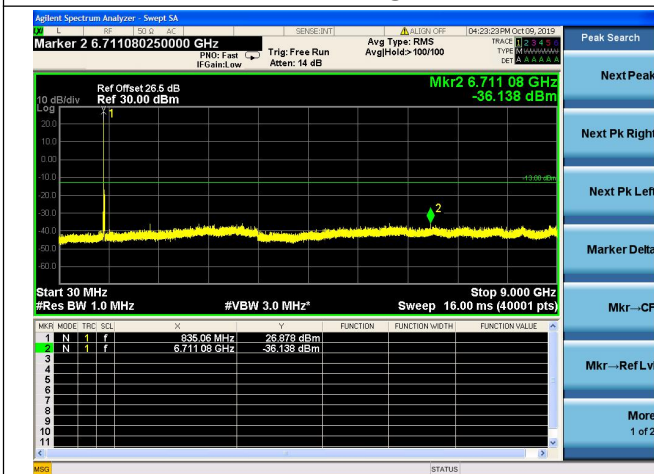

Band 26/ 15MHz/ Low CH/ QPSK

Band 26/ 15MHz/ Low CH/ 16QAM

Band 26/ 15MHz/ Mid CH/ QPSK

Band 26/ 15MHz/ Mid CH/ 16QAM

Band 26/ 15MHz/ High CH/ QPSK

Band 26/ 15MHz/ High CH/ 16QAM

Band 28/ 3MHz/ Low CH/ QPSK

Band 28/ 3MHz/ Low CH/ 16QAM

Band 28/ 3MHz/Mid CH/ QPSK

Band 28/ 3MHz/Mid CH/ 16QAM

Band 28/ 3MHz/High CH/ QPSK

Band 28/ 3MHz/High CH/ 16QAM

Band 28/ 5MHz/ Low CH/ QPSK

Band 28/ 5MHz/ Low CH/ 16QAM

Band 28/ 5MHz/ Mid CH/ QPSK