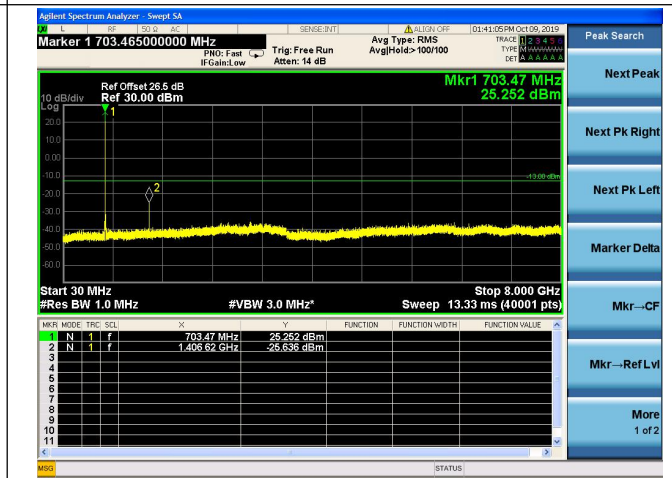

Band 26/ 15MHz/ Low CH/ QPSK

Band 26/ 15MHz/ Low CH/ 16QAM

Band 26/ 15MHz/ Mid CH/ QPSK

Band 26/ 15MHz/ Mid CH/ 16QAM

Band 26/ 15MHz/ High CH/ QPSK

Band 26/ 15MHz/ High CH/ 16QAM

Band 28/ 3MHz/ Low CH/ QPSK

Band 28/ 3MHz/ Low CH/ 16QAM

Band 28/ 3MHz/Mid CH/ QPSK

Band 28/ 3MHz/Mid CH/ 16QAM

Band 28/ 3MHz/High CH/ QPSK

Band 28/ 3MHz/High CH/ 16QAM

Band 28/ 5MHz/ Low CH/ QPSK

Band 28/ 5MHz/ Low CH/ 16QAM

Band 28/ 5MHz/ Mid CH/ QPSK