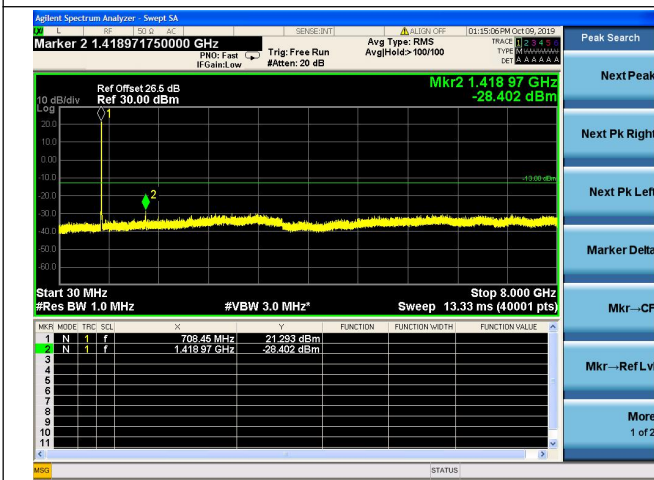

Band 28/ 5MHz/ Mid CH/ 16QAM

Band 28/ 5MHz/ High CH/ QPSK

Band 28/ 5MHz/ High CH/ 16QAM

Band 28/ 10MHz/ Low CH/ QPSK

Band 28/ 10MHz/ Low CH/ 16QAM

Band 28/ 10MHz/ Mid CH/ QPSK

Band 28/ 10MHz/ Mid CH/ 16QAM

Band 28/ 10MHz/ High CH/ QPSK

Band 28/ 10MHz/ High CH/ 16QAM

Band 28/ 15MHz/ Low CH/ QPSK

Band 28/ 15MHz/ Low CH/ 16QAM

Band 28/ 15MHz/ Mid CH/ QPSK

Band 28/ 15MHz/ Mid CH/ 16QAM

Band 28/ 15MHz/ High CH/ QPSK

Band 28/ 15MHz/ High CH/ 16QAM