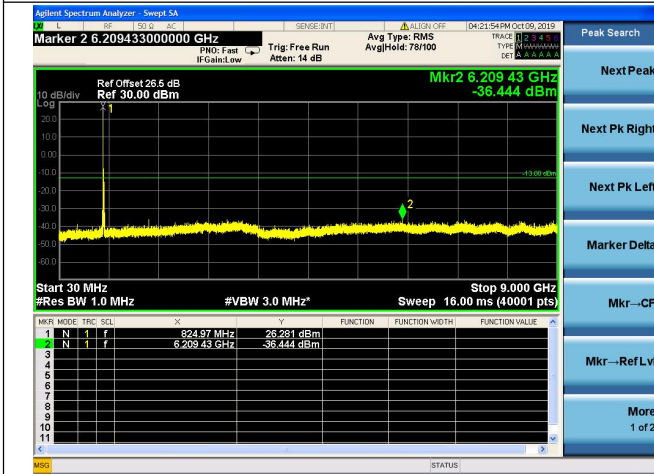

Band 26/ 15MHz/ Low CH/ QPSK

Band 26/ 15MHz/ Low CH/ 16QAM

Band 26/ 15MHz/ Mid CH/ QPSK

Band 26/ 15MHz/ Mid CH/ 16QAM

Band 26/ 15MHz/ High CH/ QPSK

Band 26/ 15MHz/ High CH/ 16QAM

Band 28/ 3MHz/ Low CH/ QPSK

Band 28/ 3MHz/ Low CH/ 16QAM

Band 28/ 3MHz/Mid CH/ QPSK

Band 28/ 3MHz/Mid CH/ 16QAM

Band 28/ 3MHz/High CH/ QPSK

Band 28/ 3MHz/High CH/ 16QAM

Band 28/ 5MHz/ Low CH/ QPSK

Band 28/ 5MHz/ Low CH/ 16QAM

Band 28/ 5MHz/ Mid CH/ QPSK