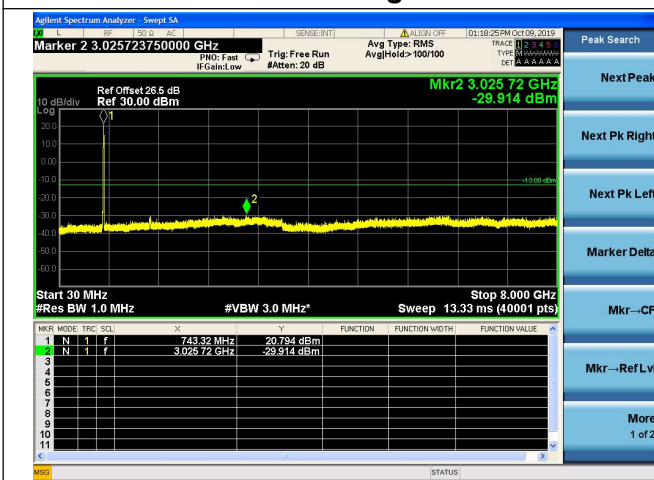

Band 28/ 5MHz/ Mid CH/ 16QAM

Band 28/ 5MHz/ High CH/ QPSK

Band 28/ 5MHz/ High CH/ 16QAM

Band 28/ 10MHz/ Low CH/ QPSK

Band 28/ 10MHz/ Low CH/ 16QAM

Band 28/ 10MHz/ Mid CH/ QPSK

Band 28/ 10MHz/ Mid CH/ 16QAM

Band 28/ 10MHz/ High CH/ QPSK

Band 28/ 10MHz/ High CH/ 16QAM

Band 28/ 15MHz/ Low CH/ QPSK

Band 28/ 15MHz/ Low CH/ 16QAM

Band 28/ 15MHz/ Mid CH/ QPSK

Band 28/ 15MHz/ Mid CH/ 16QAM

Band 28/ 15MHz/ High CH/ QPSK

Band 28/ 15MHz/ High CH/ 16QAM