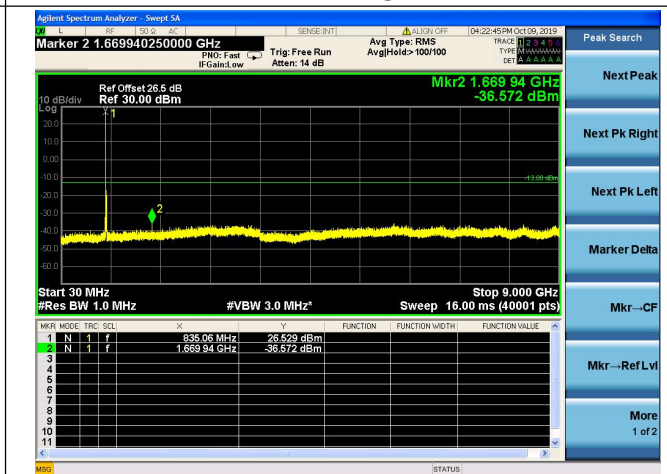

Band 26/ 15MHz/ Low CH/ QPSK

Band 26/ 15MHz/ Low CH/ 16QAM

Band 26/ 15MHz/ Mid CH/ QPSK

Band 26/ 15MHz/ Mid CH/ 16QAM

Band 26/ 15MHz/ High CH/ QPSK

Band 26/ 15MHz/ High CH/ 16QAM

Band 28/ 3MHz/ Low CH/ QPSK

Band 28/ 3MHz/ Low CH/ 16QAM

Band 28/ 3MHz/Mid CH/ QPSK

Band 28/ 3MHz/Mid CH/ 16QAM

Band 28/ 3MHz/High CH/ QPSK

Band 28/ 3MHz/High CH/ 16QAM

Band 28/ 5MHz/ Low CH/ QPSK

Band 28/ 5MHz/ Low CH/ 16QAM

Band 28/ 5MHz/ Mid CH/ QPSK