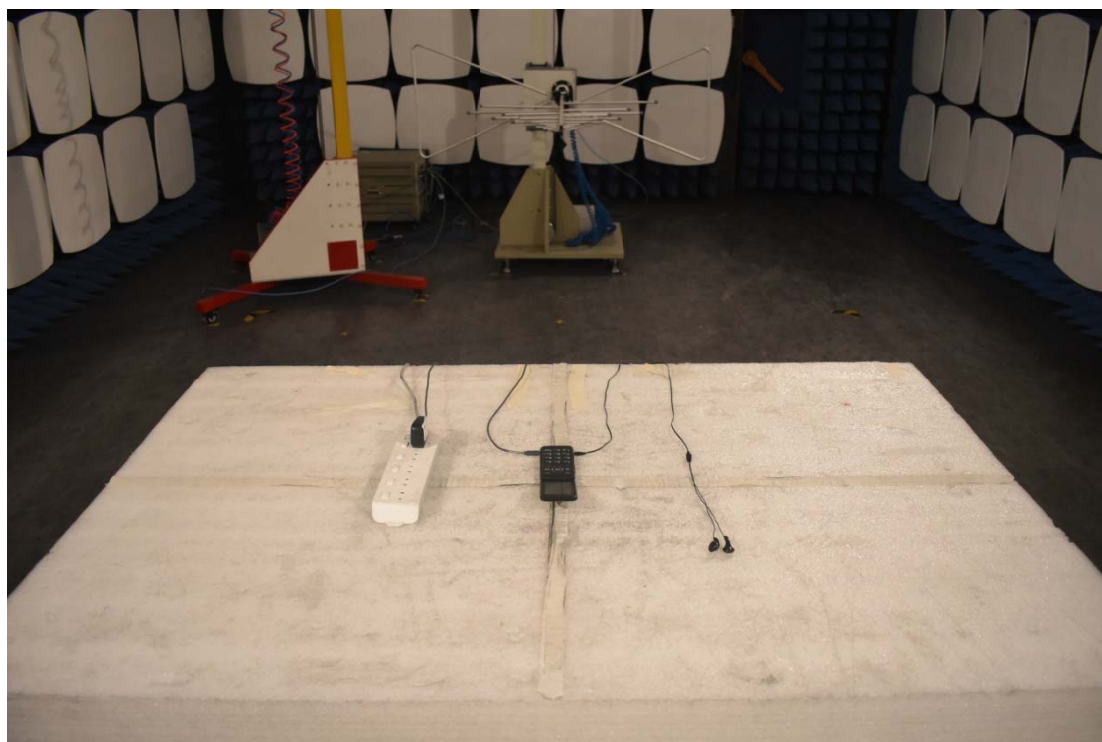

FCC ID:2ALZM-SC3218

Test Setup Photos

1. RF measurement setup

(WCDMA<E)

2. Radiated Spurious Emission(30MHz-1GHz)

3. Radiated Spurious Emission(above 1GHz)