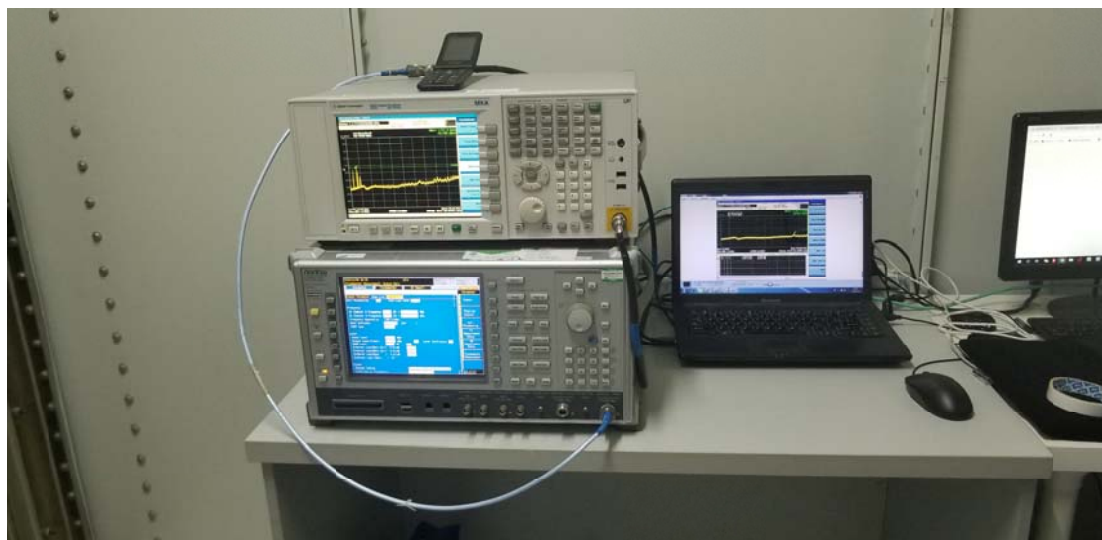

FCC ID:2ALZM-SC3218

Test Setup Photos

1. RF measurement setup

(WCDMA<E)

2. Radiated Spurious Emission(30MHz-1GHz)

3. Radiated Spurious Emission(above 1GHz)