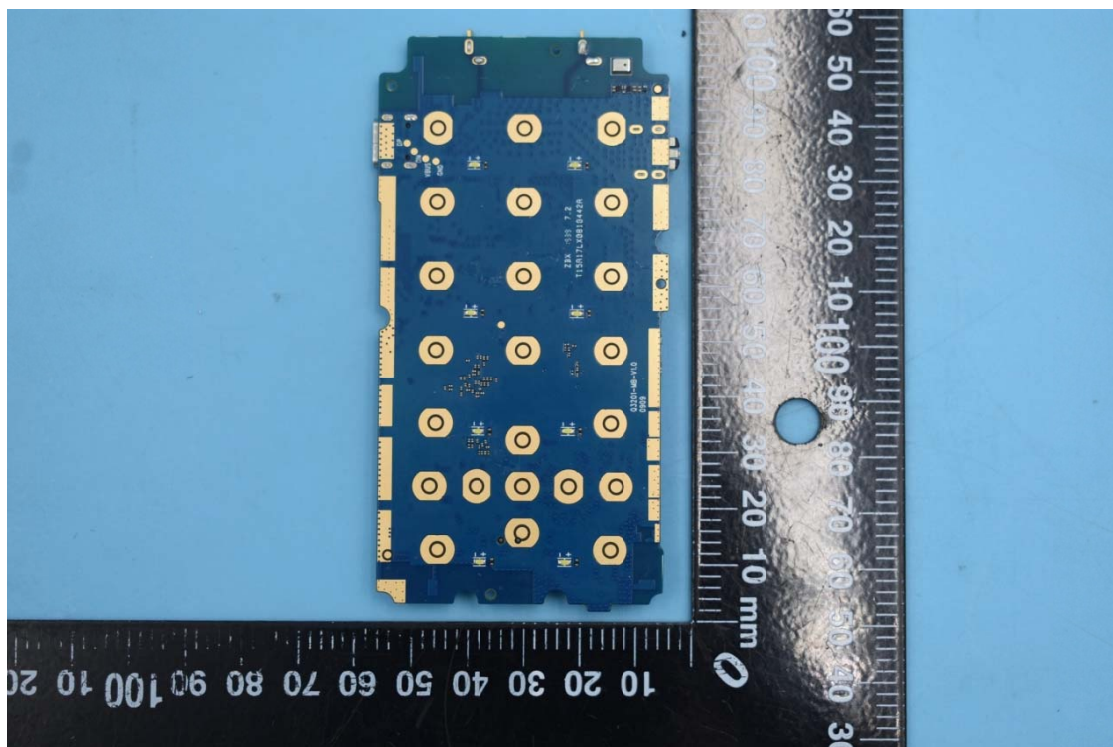

FCC ID:2ALZM-SC3218

Internal Photos

1. EUT uncover view

2. Antenna view