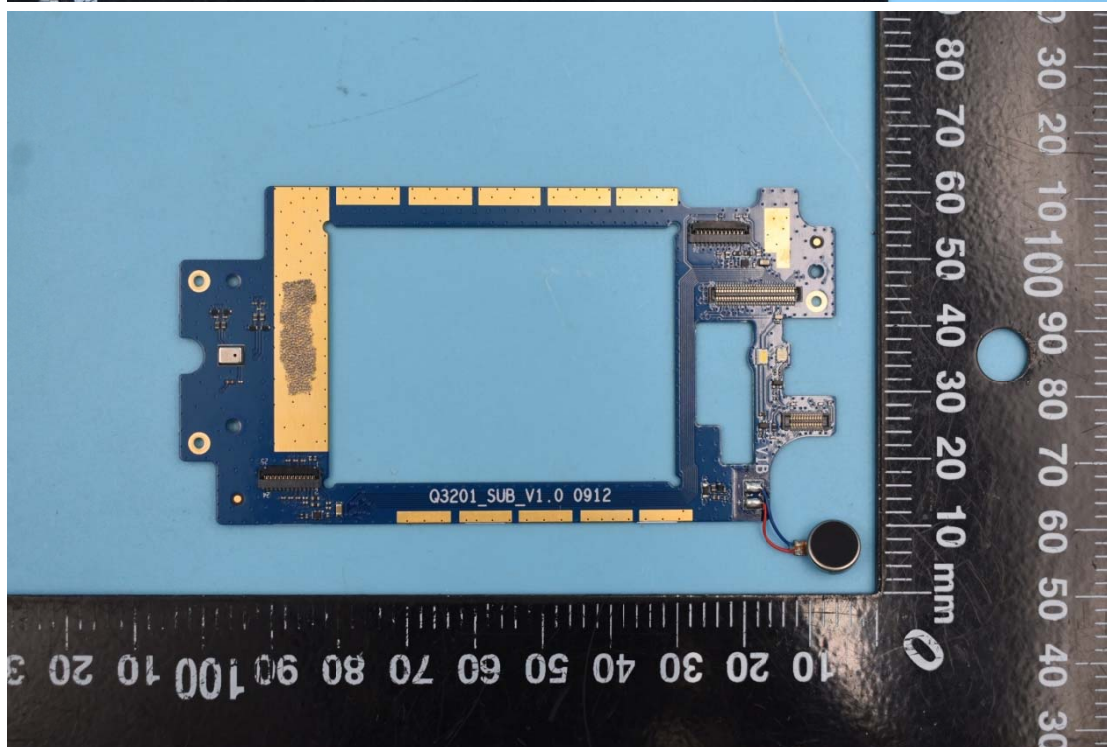

FCC ID:2ALZM-SC3218

Internal Photos

1. EUT uncover view

2. Antenna view