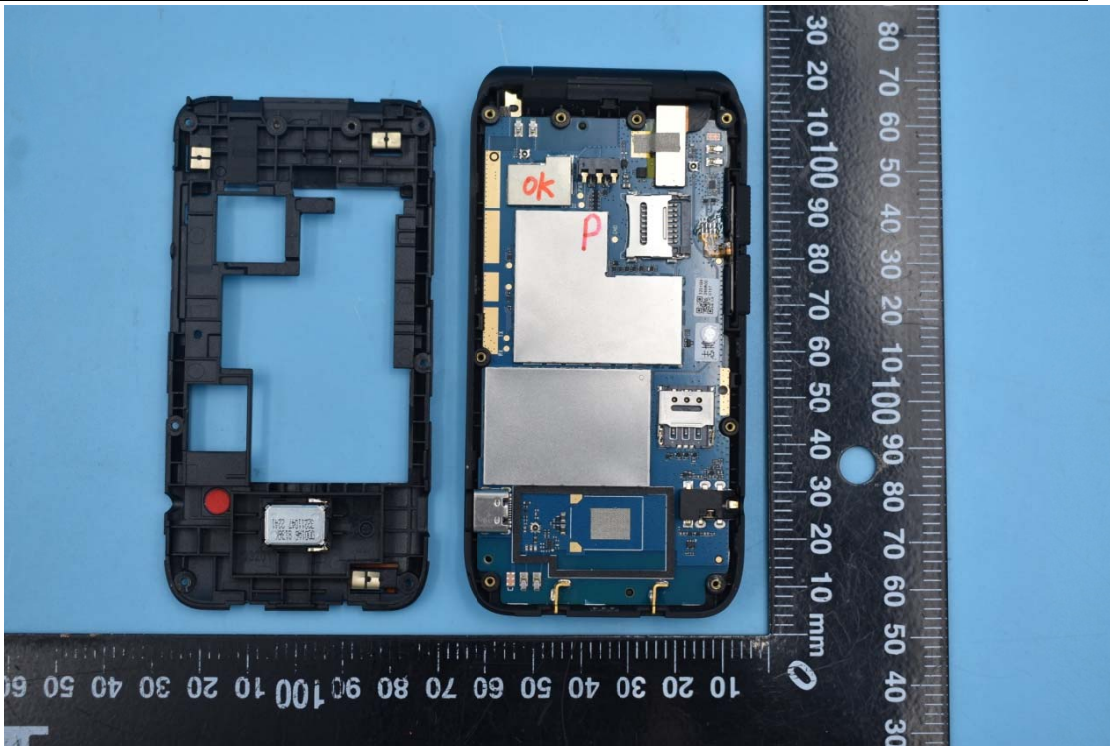

FCC ID:2ALZM-SC3218

Internal Photos

1. EUT uncover view

2. Antenna view