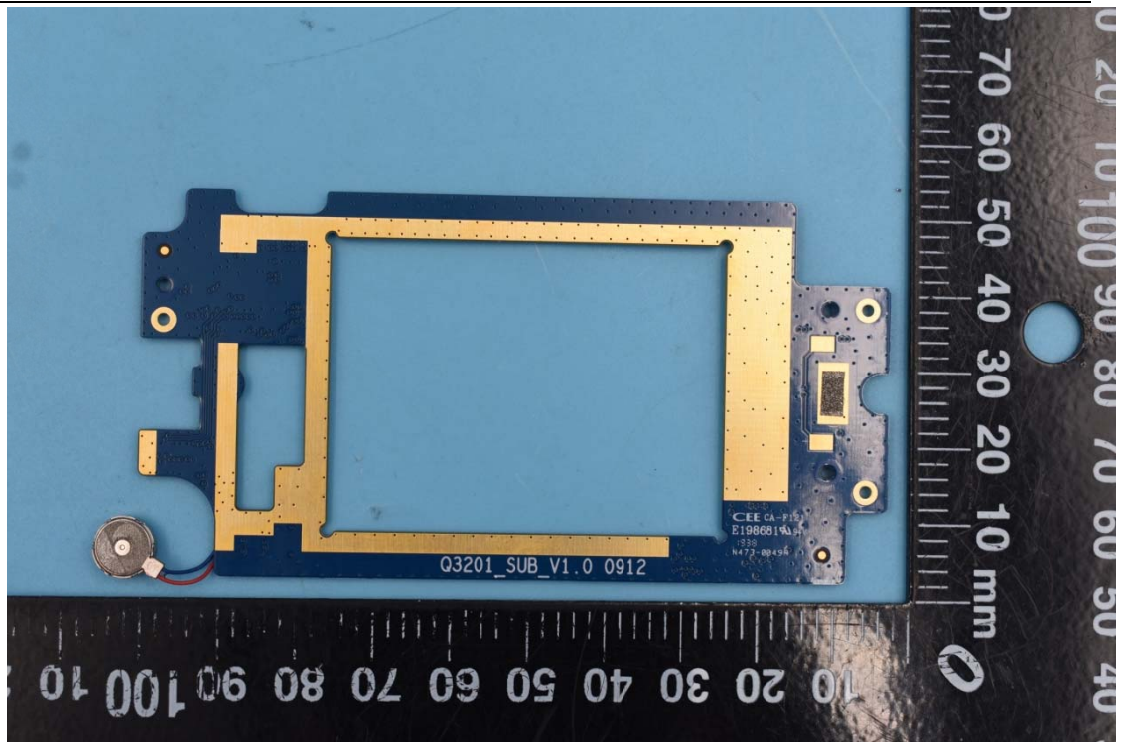

FCC ID:2ALZM-SC3218

Internal Photos

1. EUT uncover view

2. Antenna view