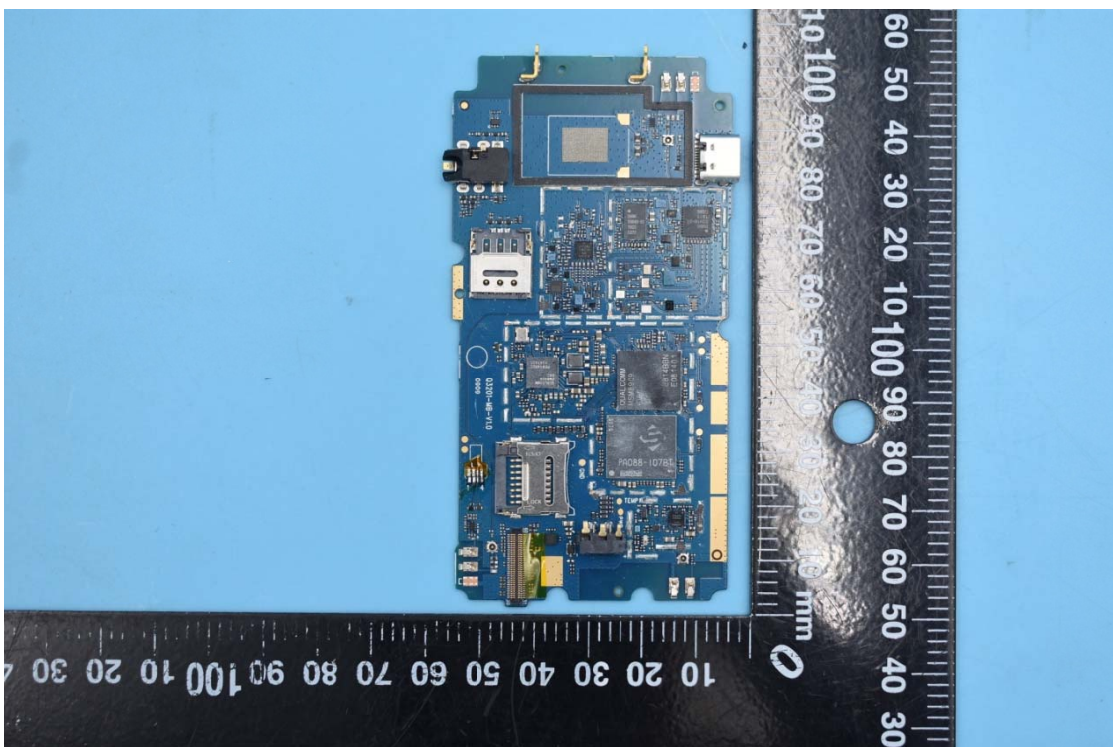

FCC ID:2ALZM-SC3218

Internal Photos

1. EUT uncover view

2. Antenna view