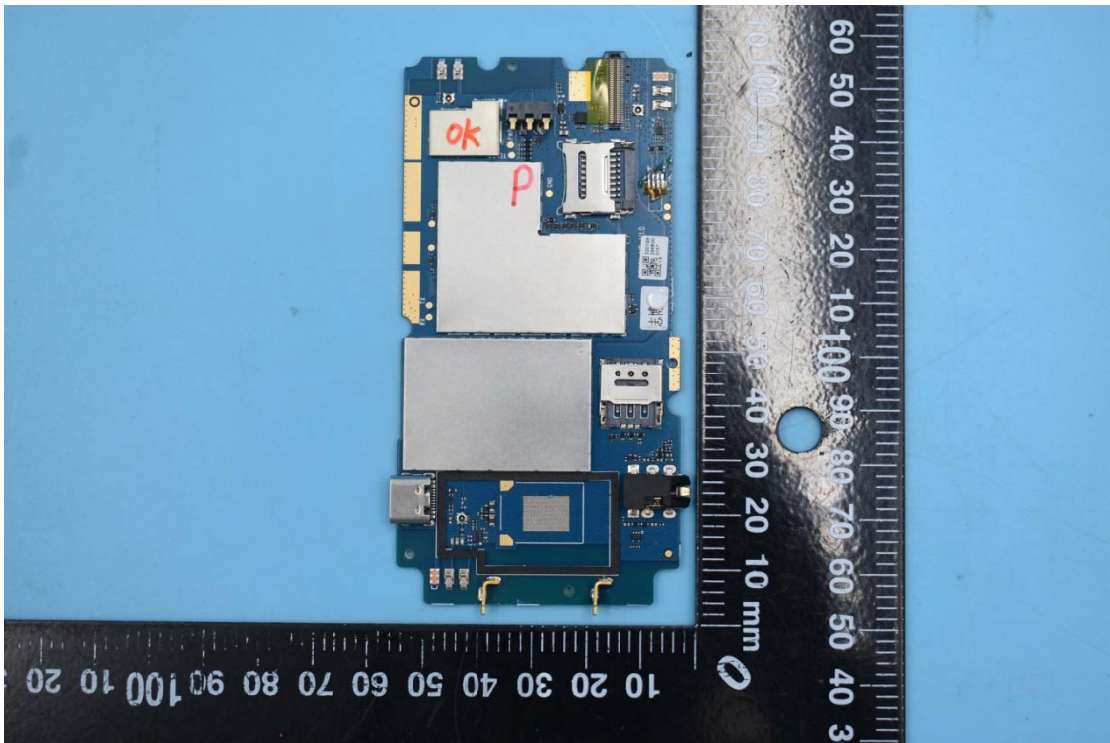

FCC ID:2ALZM-SC3218

Internal Photos

1. EUT uncover view

2. Antenna view