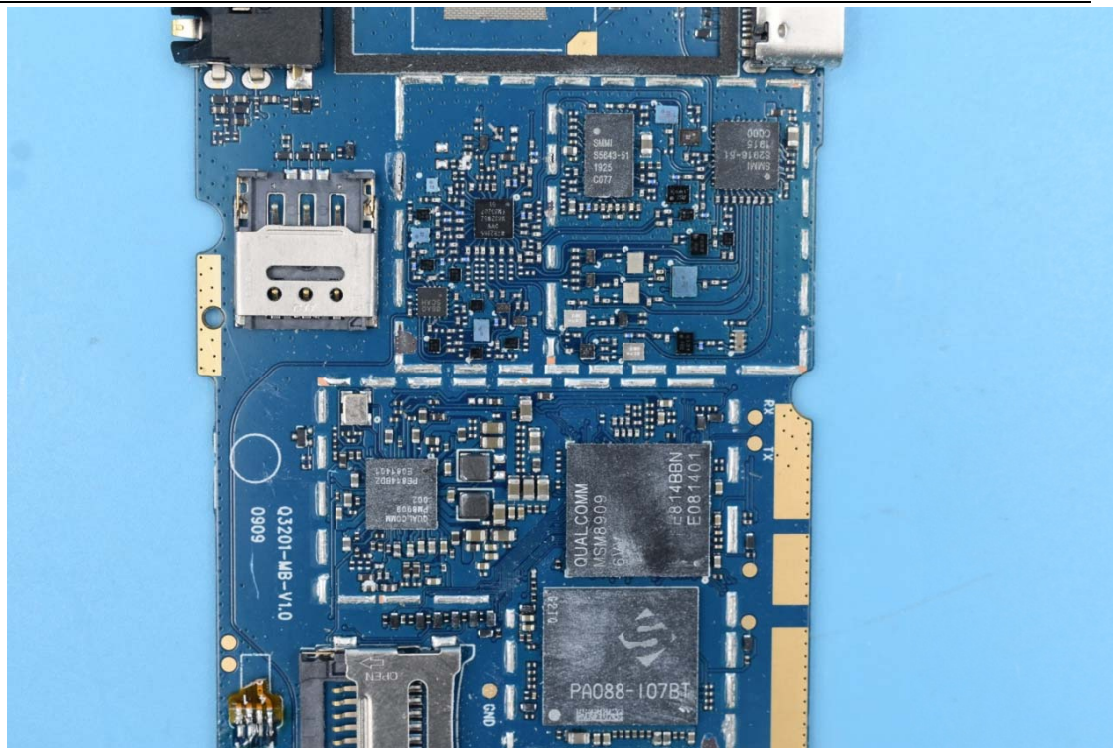

FCC ID:2ALZM-SC3218

Internal Photos

1. EUT uncover view

2. Antenna view