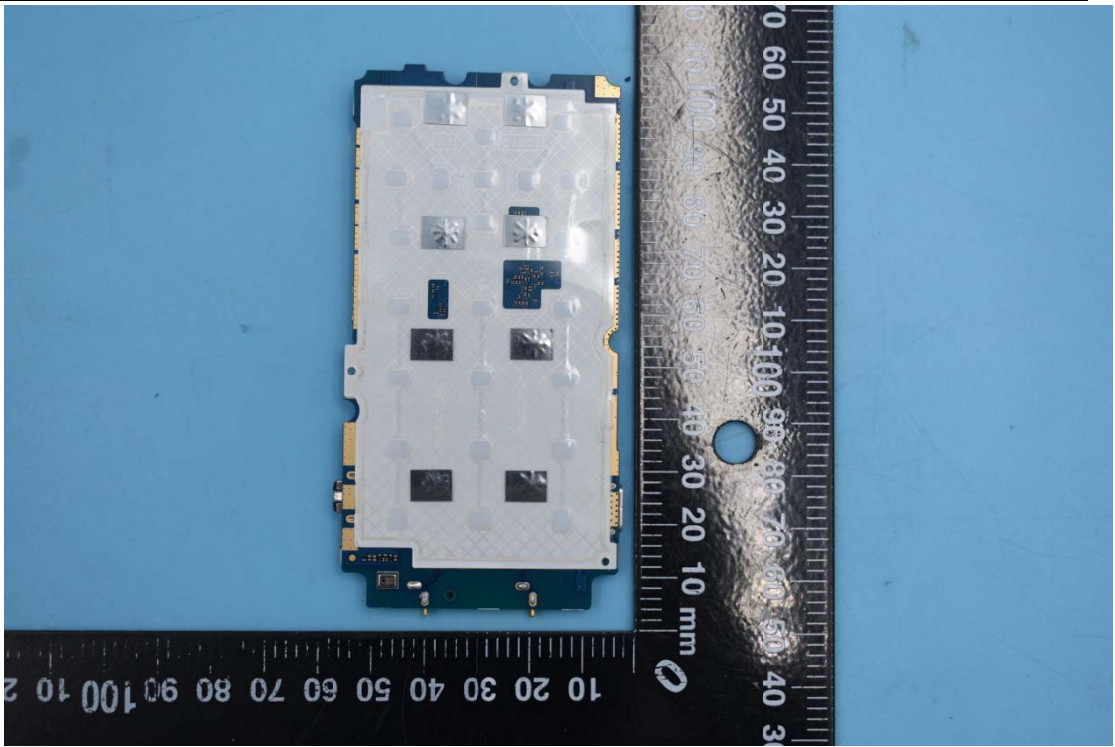

FCC ID:2ALZM-SC3218

Internal Photos

1. EUT uncover view

2. Antenna view