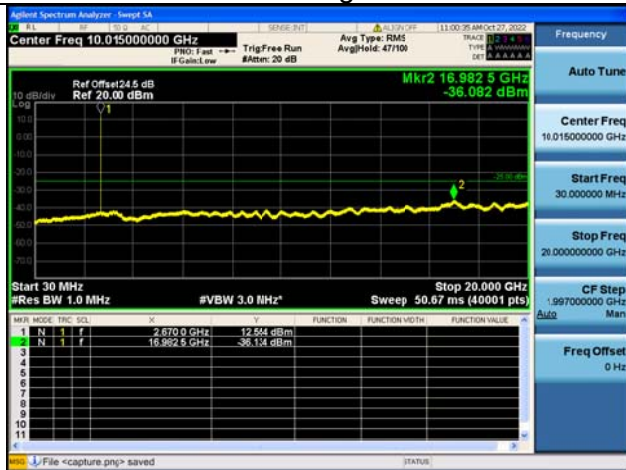

Band41C-30M-20G / 5MHz+20MHz / 1RB+1RB / QPSK / High CH

Band41C-30M-20G / 5MHz+20MHz / 1RB+1RB / QPSK / High CH