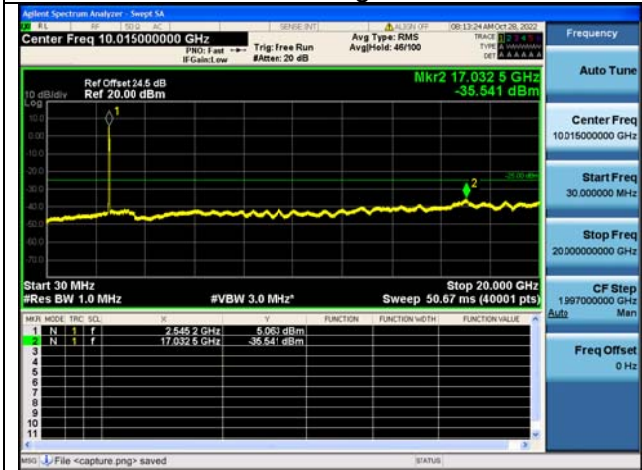

Band7C-30M-20G / 15MHz+20MHz / 1RB+1RB / QPSK / High CH

Band7C-30M-20G / 15MHz+20MHz / 75RB+100RB / QPSK / High CH