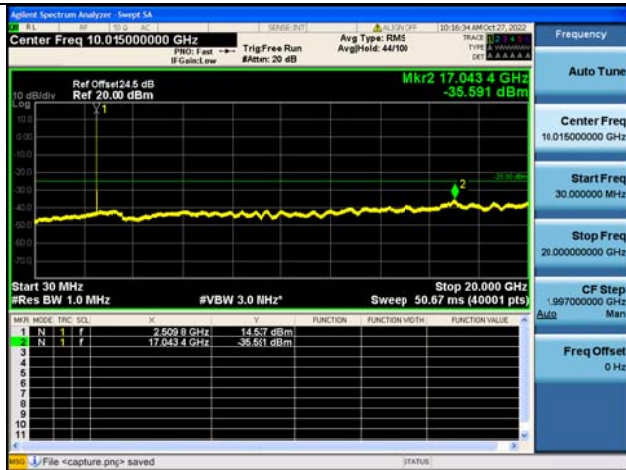

Band41C-30M-20G / 15MHz+15MHz / 1RB+1RB/ QPSK / LOW CH

Band41C-30M-20G / 15MHz+15MHz / 1RB+1RB/ QPSK / LOW CH