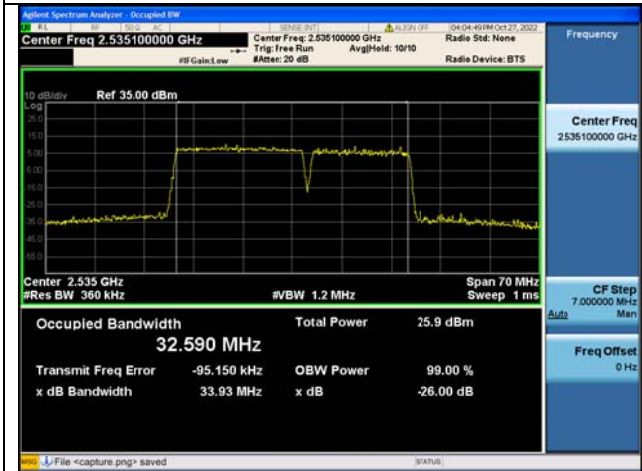

Band7C / 20MHz+15MHz / 64QAM/ Mid CH