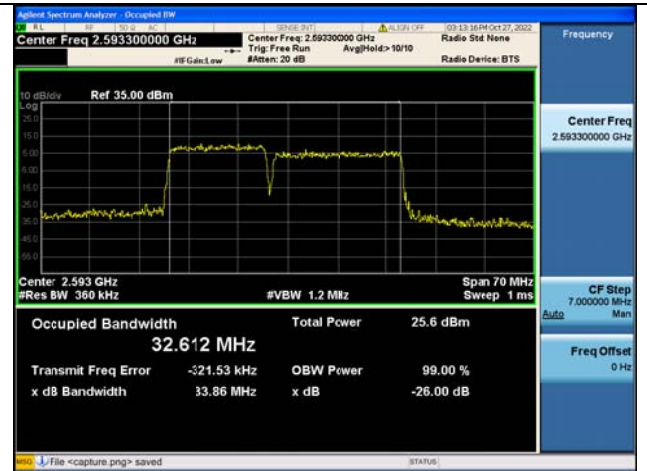

Band41C / 20MHz+10MHz / 64QAM/ Mid CH

Band41C / 15MHz+15MHz / QPSK/ Mid CH

Band41C / 15MHz+15MHz / 16QAM/ Mid CH

Band41C / 15MHz+15MHz / 64QAM/ Mid CH

Band41C / 15MHz+20MHz / QPSK/ Mid CH

Band41C / 15MHz+20MHz / 16QAM/ Mid CH