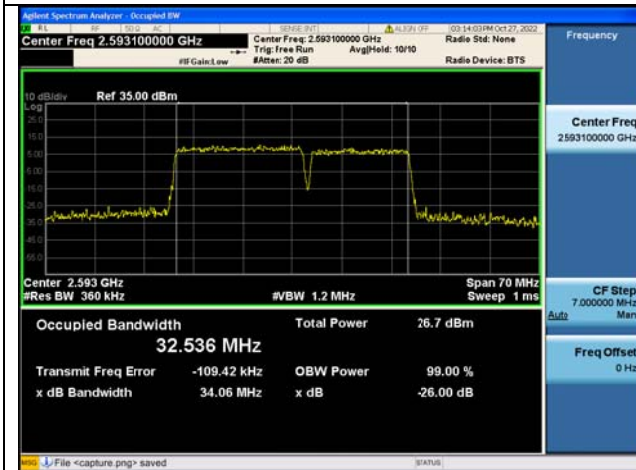

Band41C / 20MHz+15MHz / QPSK/ Mid CH