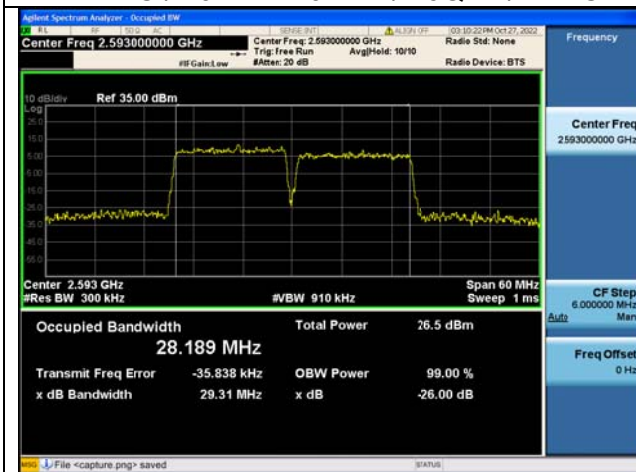

Band41C / 15MHz+15MHz / QPSK/ Mid CH