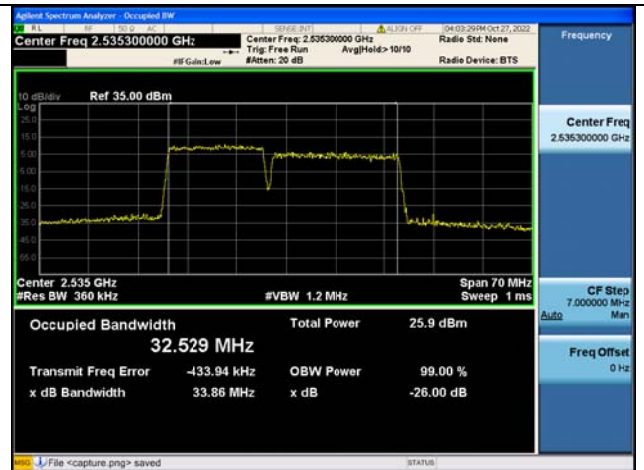

Band7C / 15MHz+15MHz / QPSK/ Mid CH

Band7C / 15MHz+15MHz / 16QAM/ Mid CH

Band7C / 15MHz+15MHz / 64QAM/ Mid CH

Band7C / 15MHz+20MHz / QPSK/ Mid CH

Band7C / 15MHz+20MHz / 16QAM/ Mid CH

Band7C / 15MHz+20MHz / 64QAM/ Mid CH