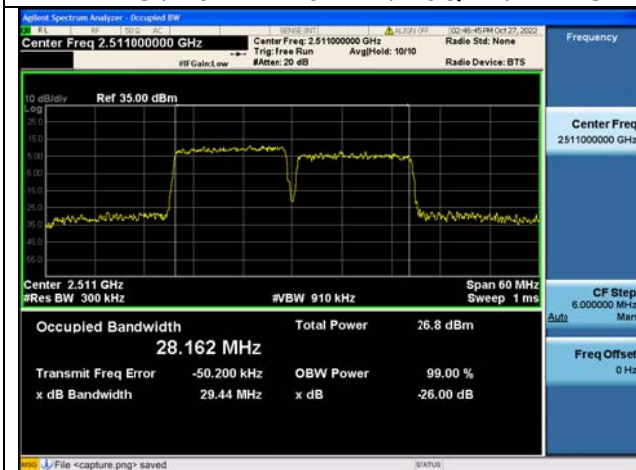

Band41C / 15MHz+15MHz / QPSK/ Low CH