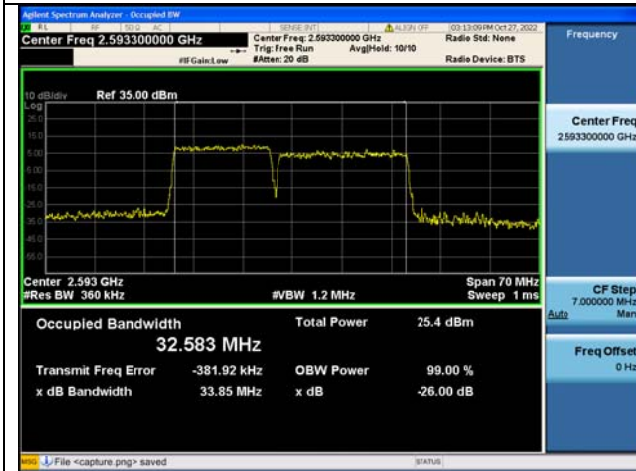

Band41C / 20MHz+10MHz / 64QAM/ Mid CH

Band41C / 15MHz+15MHz / QPSK/ Mid CH

Band41C / 15MHz+15MHz / 16QAM/ Mid CH

Band41C / 15MHz+15MHz / 64QAM/ Mid CH

Band41C / 15MHz+20MHz / QPSK/ Mid CH

Band41C / 15MHz+20MHz / 16QAM/ Mid CH