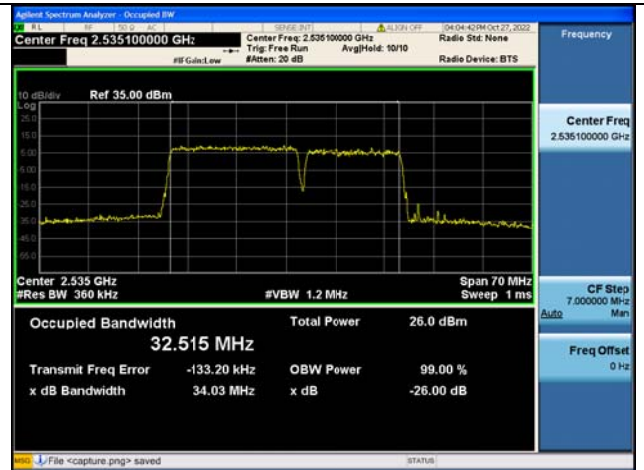

Band7C / 20MHz+15MHz / 16QAM/ Mid CH