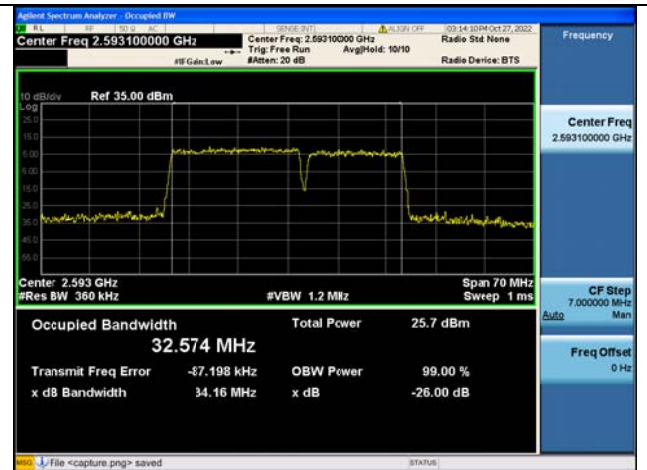

Band41C / 20MHz+15MHz / 16QAM/ Mid CH