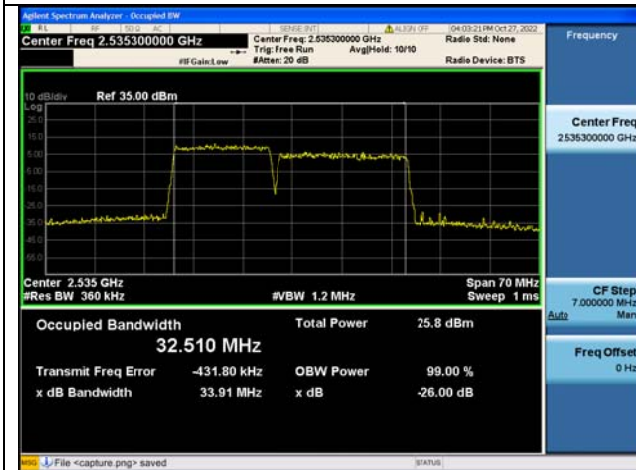

Band7C / 15MHz+15MHz / QPSK/ Mid CH

Band7C / 15MHz+15MHz / 16QAM/ Mid CH

Band7C / 15MHz+15MHz / 64QAM/ Mid CH

Band7C / 15MHz+20MHz / QPSK/ Mid CH

Band7C / 15MHz+20MHz / 16QAM/ Mid CH

Band7C / 15MHz+20MHz / 64QAM/ Mid CH