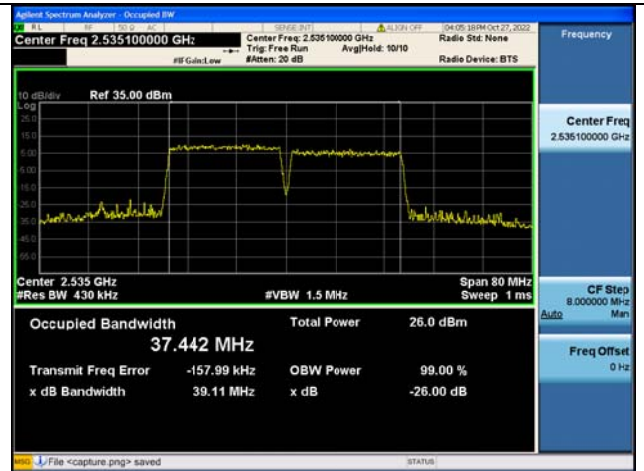

Band7C / 20MHz+20MHz / QPSK/ Mid CH