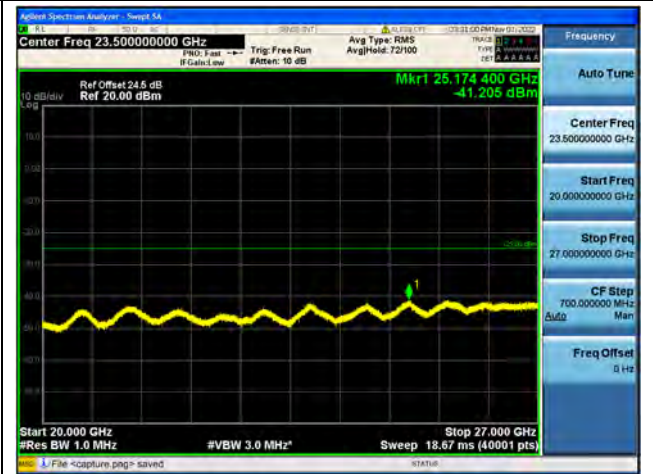

Band41-20G-27G / 5MHz / Low CH / QPSK

Band41-20G-27G / 5MHz / Low CH / 16QAM