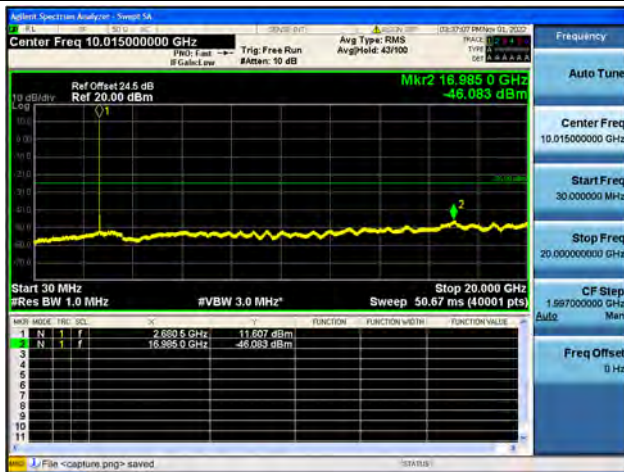

Band41-30M-20G / 10MHz / High CH / QPSK

Band41-30M-20G / 10MHz / High CH / 16QAM