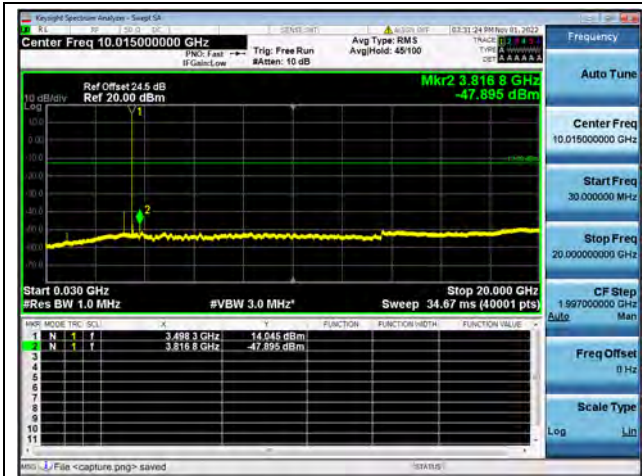

Band42-30M-20G / 5MHz / Low CH / QPSK

Band42-20G-36G / 5MHz / Low CH / QPSK

Band42-30M-20G / 5MHz / Low CH / 16QAM

Band42-20G-36G / 5MHz / Low CH / 16QAM

Band42-30M-20G / 5MHz / Low CH / 64QAM

Band42-20G-36G / 5MHz / Low CH / 64QAM