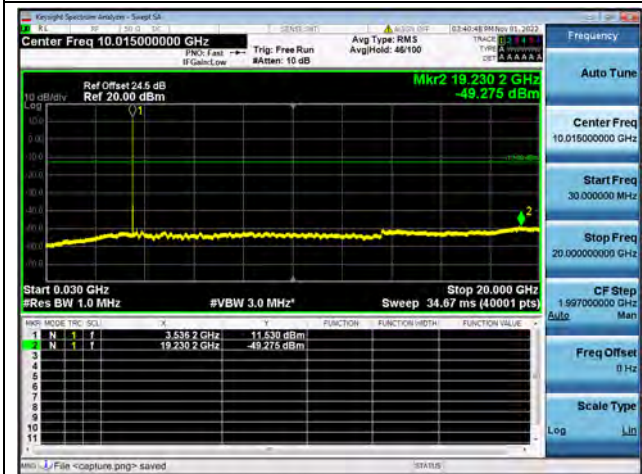

Band42-30M-20G / 15MHz / High CH / QPSK

Band42-30M-20G / 15MHz / High CH / 16QAM