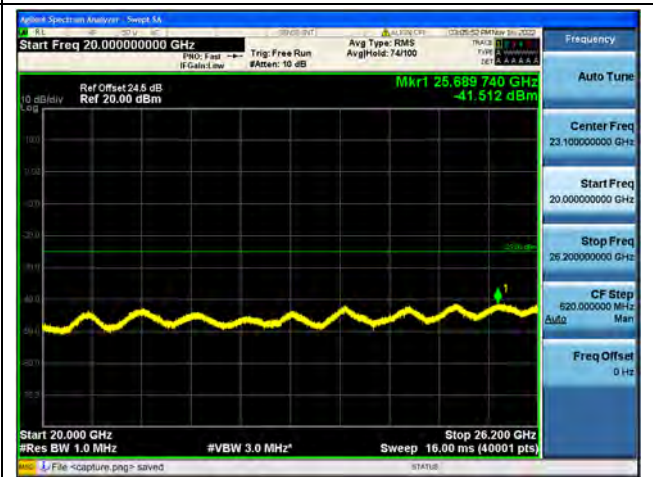

Band38-30M-20G / 10MHz / Mid CH / QPSK

Band38-20G-26G / 10MHz / Mid CH / QPSK

Band38-30M-20G / 10MHz / Mid CH / 16QAM

Band38-20G-26G / 10MHz / Mid CH / 16QAM

Band38-30M-20G / 10MHz / Mid CH / 64QAM

Band38-20G-26G / 10MHz / Mid CH / 64QAM