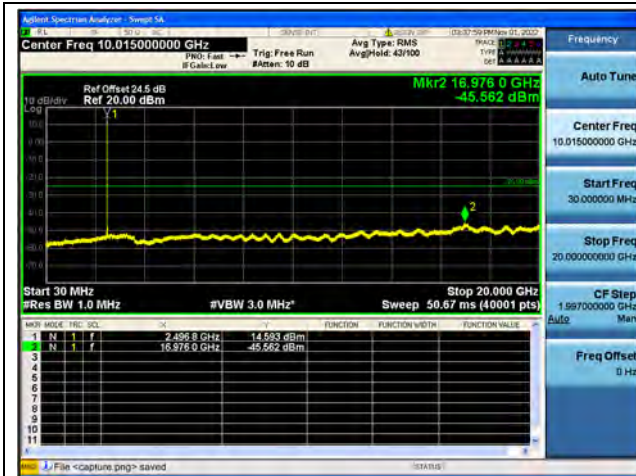

Band41-30M-20G / 10MHz / High CH / QPSK

Band41-20G-27G / 10MHz / High CH / QPSK

Band41-30M-20G / 10MHz / High CH / 16QAM

Band41-20G-27G / 10MHz / High CH / 16QAM

Band41-30M-20G / 10MHz / High CH / 64QAM

Band41-20G-27G / 10MHz / High CH / 64QAM