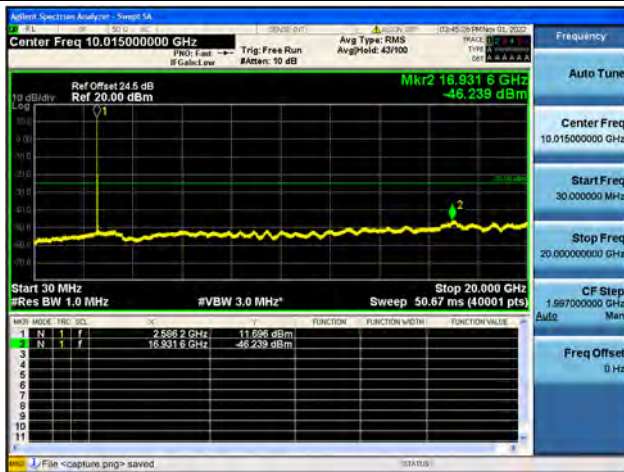

Band41-30M-20G / 15MHz / Mid CH / QPSK

Band41-30M-20G / 15MHz / Mid CH / 16QAM