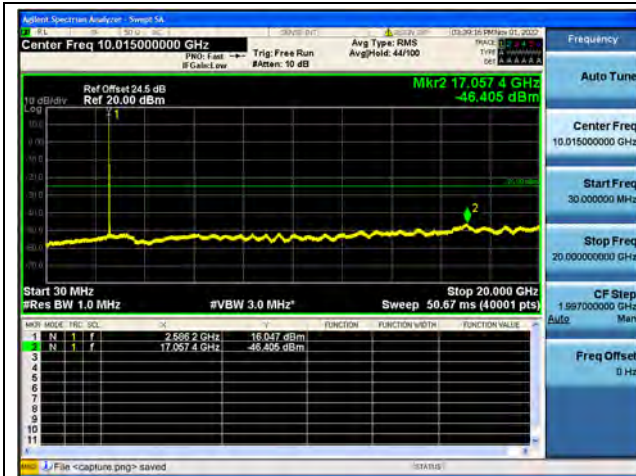

Band41-30M-20G / 15MHz / Low CH / QPSK

Band41-20G-27G / 15MHz / Low CH / QPSK

Band41-30M-20G / 15MHz / Low CH / 16QAM

Band41-20G-27G / 15MHz / Low CH / 16QAM

Band41-30M-20G / 15MHz / Low CH / 64QAM

Band41-20G-27G / 15MHz / Low CH / 64QAM