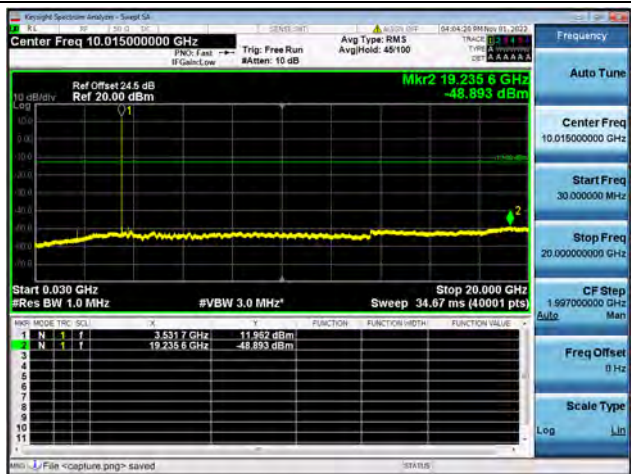

Band42-30M-20G / 20MHz / High CH / QPSK

Band42-30M-20G / 20MHz / High CH / 16QAM