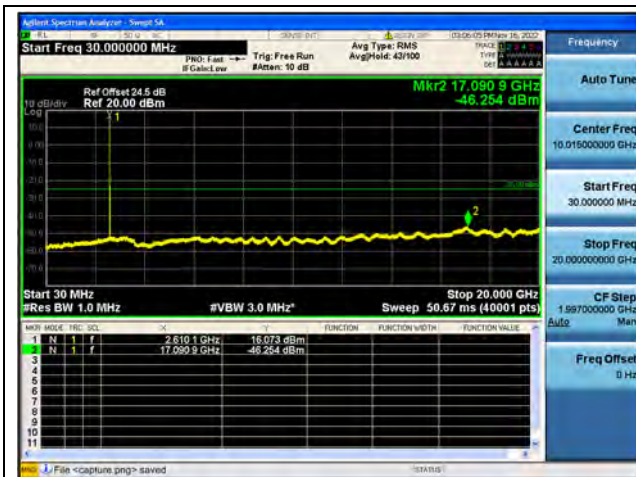

Band38-30M-20G / 10MHz / Mid CH / QPSK

Band38-20G-26G / 10MHz / Mid CH / QPSK

Band38-30M-20G / 10MHz / Mid CH / 16QAM

Band38-20G-26G / 10MHz / Mid CH / 16QAM

Band38-30M-20G / 10MHz / Mid CH / 64QAM

Band38-20G-26G / 10MHz / Mid CH / 64QAM