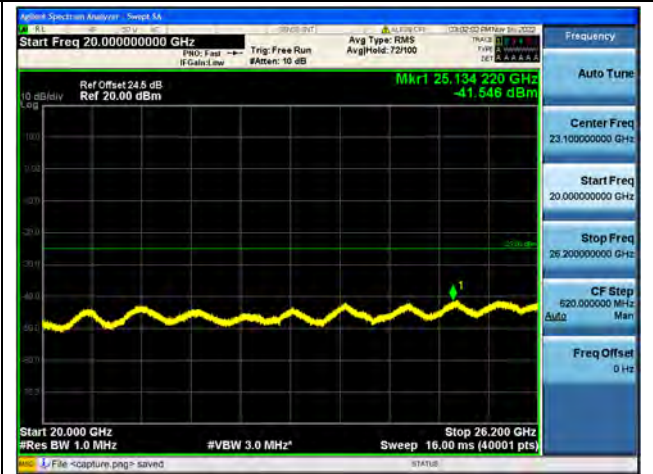

Band38-30M-20G / 5MHz / Mid CH / QPSK

Band38-20G-26G / 5MHz / Mid CH / QPSK

Band38-30M-20G / 5MHz / Mid CH / 16QAM

Band38-20G-26G / 5MHz / Mid CH / 16QAM

Band38-30M-20G / 5MHz / Mid CH / 64QAM

Band38-20G-26G / 5MHz / Mid CH / 64QAM