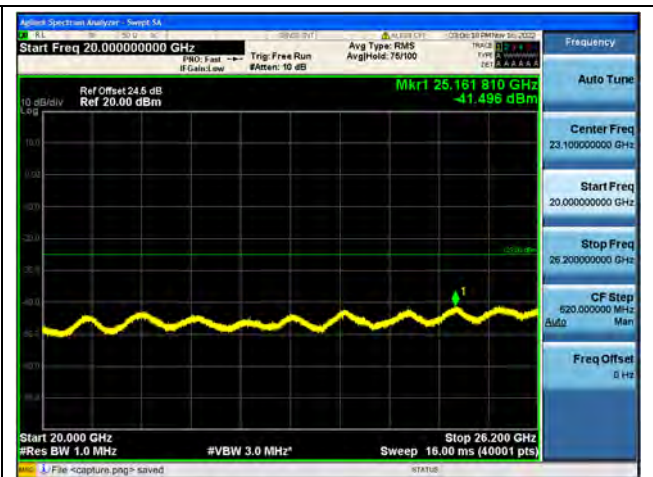

Band38-20G-26G / 10MHz / Mid CH / 64QAM

Band38-20G-26G / 10MHz / High CH / QPSK