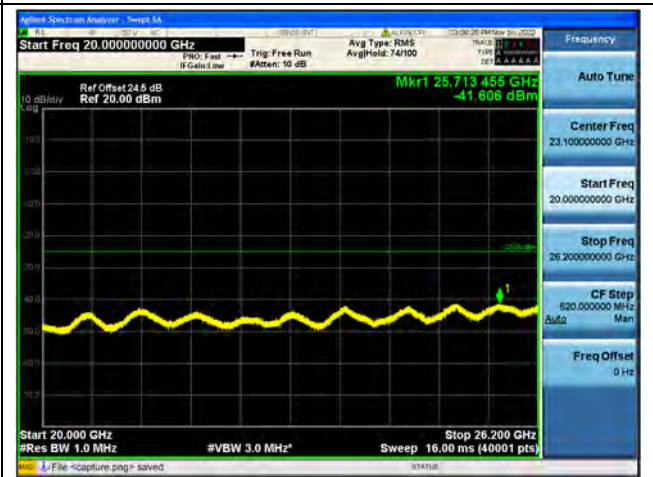

Band38-30M-20G / 15MHz / Low CH / QPSK

Band38-20G-26G / 15MHz / Low CH / QPSK

Band38-30M-20G / 15MHz / Low CH / 16QAM

Band38-20G-26G / 15MHz / Low CH / 16QAM

Band38-30M-20G / 15MHz / Low CH / 64QAM

Band38-20G-26G / 15MHz / Low CH / 64QAM