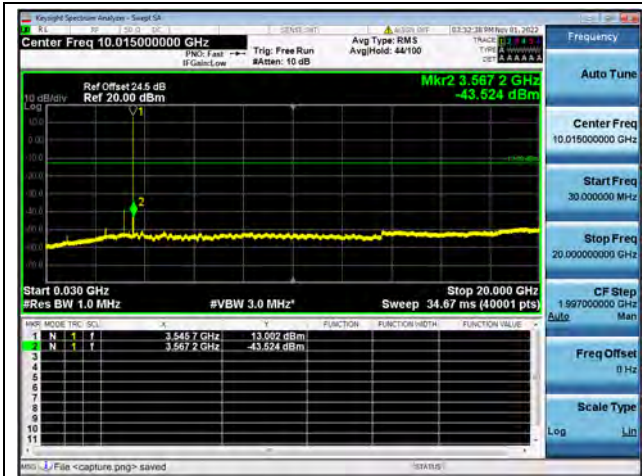

Band42-30M-20G / 5MHz / Mid CH / QPSK

Band42-20G-36G / 5MHz / Mid CH / QPSK

Band42-30M-20G / 5MHz / Mid CH / 16QAM

Band42-20G-36G / 5MHz / Mid CH / 16QAM

Band42-30M-20G / 5MHz / Mid CH / 64QAM

Band42-20G-36G / 5MHz / Mid CH / 64QAM