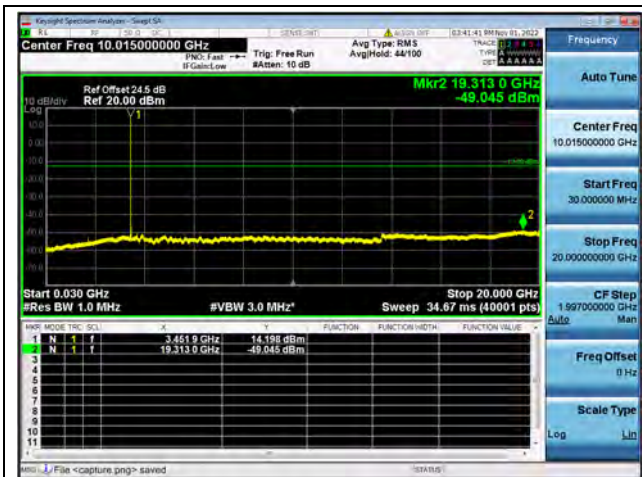

Band42-30M-20G / 15MHz / High CH / QPSK

Band42-20G-36G / 15MHz / High CH / QPSK

Band42-30M-20G / 15MHz / High CH / 16QAM

Band42-20G-36G / 15MHz / High CH / 16QAM

Band42-30M-20G / 15MHz / High CH / 64QAM

Band42-20G-36G / 15MHz / High CH / 64QAM