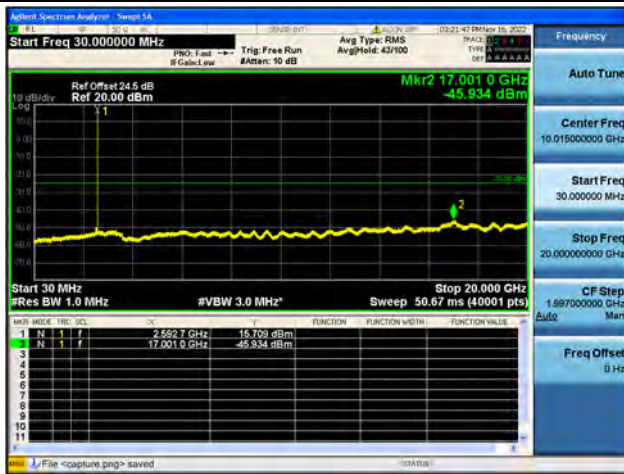

Band38-30M-20G / 5MHz / Mid CH / QPSK

Band38-20G-26G / 5MHz / Mid CH / QPSK

Band38-30M-20G / 5MHz / Mid CH / 16QAM

Band38-20G-26G / 5MHz / Mid CH / 16QAM

Band38-30M-20G / 5MHz / Mid CH / 64QAM

Band38-20G-26G / 5MHz / Mid CH / 64QAM