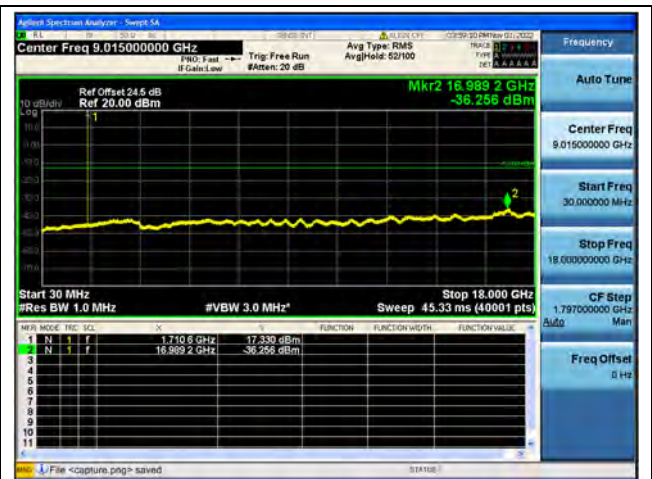

Band42-20G-36G / 20MHz / High CH / 64QAM

Band66 / 1.4MHz / Low CH / 16QAM