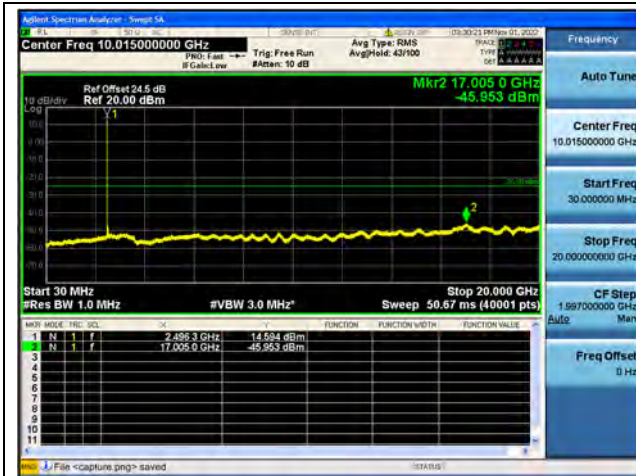

Band38-30M-20G / 20MHz / High CH / QPSK

Band38-20G-26G / 20MHz / High CH / QPSK

Band38-30M-20G / 20MHz / High CH / 16QAM

Band38-20G-26G / 20MHz / High CH / 16QAM

Band38-30M-20G / 20MHz / High CH / 64QAM

Band38-20G-26G / 20MHz / High CH / 64QAM