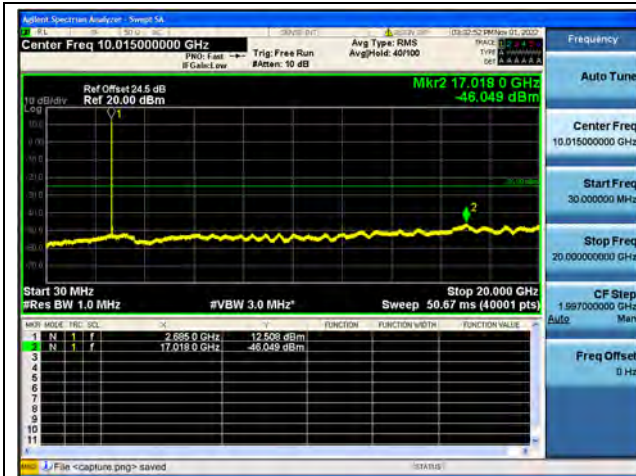

Band41-30M-20G / 5MHz / Mid CH / QPSK

Band41-20G-27G / 5MHz / Mid CH / QPSK

Band41-30M-20G / 5MHz / Mid CH / 16QAM

Band41-20G-27G / 5MHz / Mid CH / 16QAM

Band41-30M-20G / 5MHz / Mid CH / 64QAM

Band41-20G-27G / 5MHz / Mid CH / 64QAM