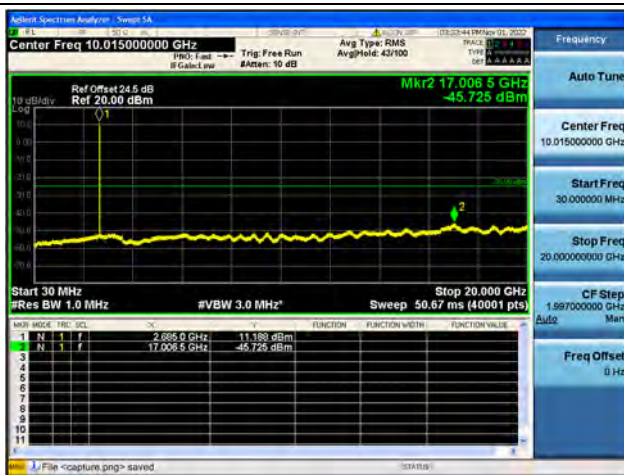

Band41-30M-20G / 5MHz / High CH / QPSK

Band41-20G-27G / 5MHz / High CH / QPSK

Band41-30M-20G / 5MHz / High CH / 16QAM

Band41-20G-27G / 5MHz / High CH / 16QAM

Band41-30M-20G / 5MHz / High CH / 64QAM

Band41-20G-27G / 5MHz / High CH / 64QAM