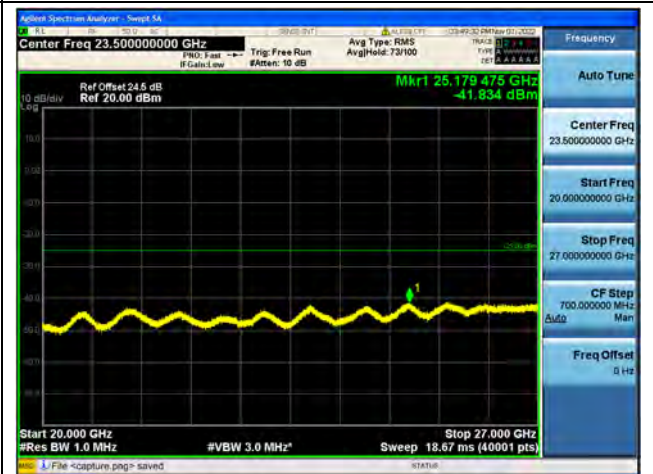

Band41-20G-27G / 15MHz / High CH / QPSK

Band41-20G-27G / 15MHz / High CH / 16QAM