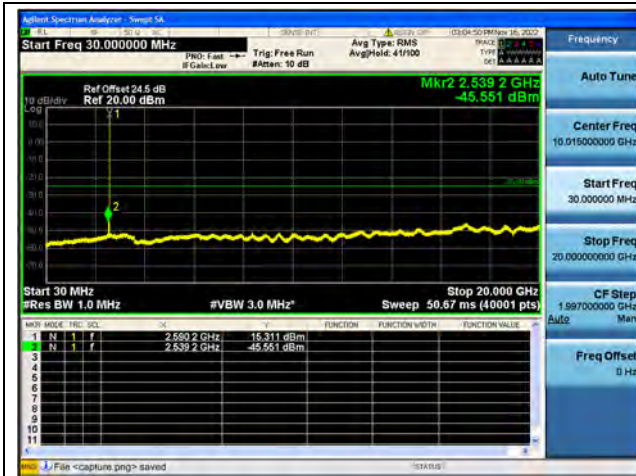

Band38-30M-20G / 10MHz / Low CH / QPSK

Band38-20G-26G / 10MHz / Low CH / QPSK

Band38-30M-20G / 10MHz / Low CH / 16QAM

Band38-20G-26G / 10MHz / Low CH / 16QAM

Band38-30M-20G / 10MHz / Low CH / 64QAM

Band38-20G-26G / 10MHz / Low CH / 64QAM