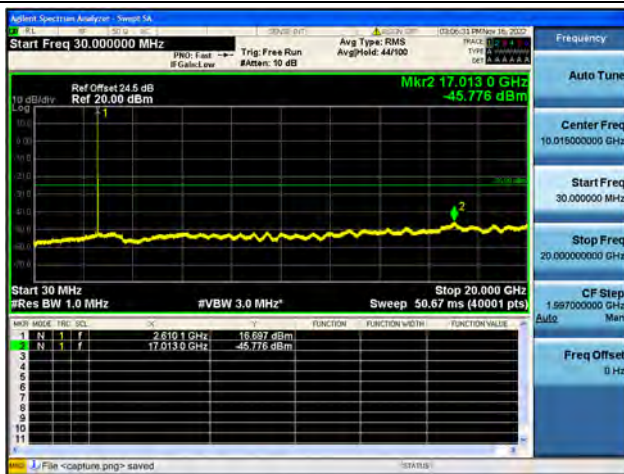

Band38-30M-20G / 10MHz / High CH / QPSK

Band38-30M-20G / 10MHz / High CH / 16QAM