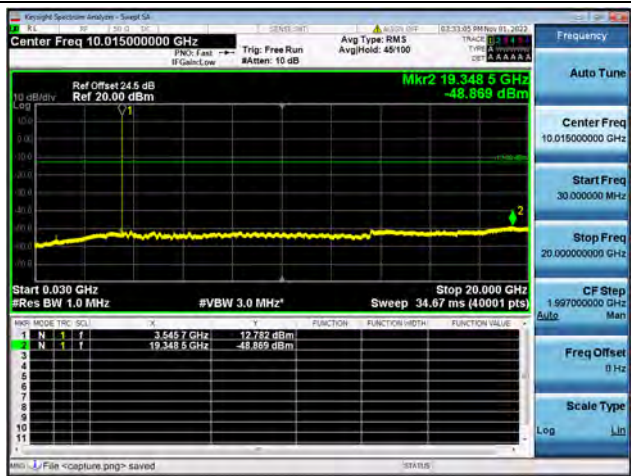

Band42-30M-20G / 5MHz / High CH / QPSK

Band42-30M-20G / 5MHz / High CH / 16QAM