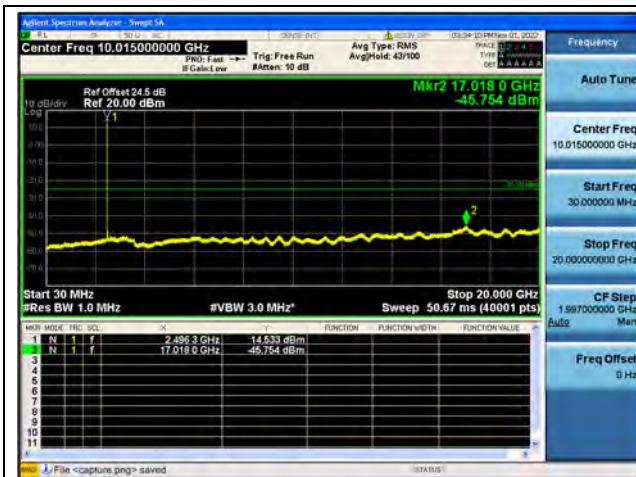

Band41-30M-20G / 5MHz / High CH / QPSK

Band41-20G-27G / 5MHz / High CH / QPSK

Band41-30M-20G / 5MHz / High CH / 16QAM

Band41-20G-27G / 5MHz / High CH / 16QAM

Band41-30M-20G / 5MHz / High CH / 64QAM

Band41-20G-27G / 5MHz / High CH / 64QAM