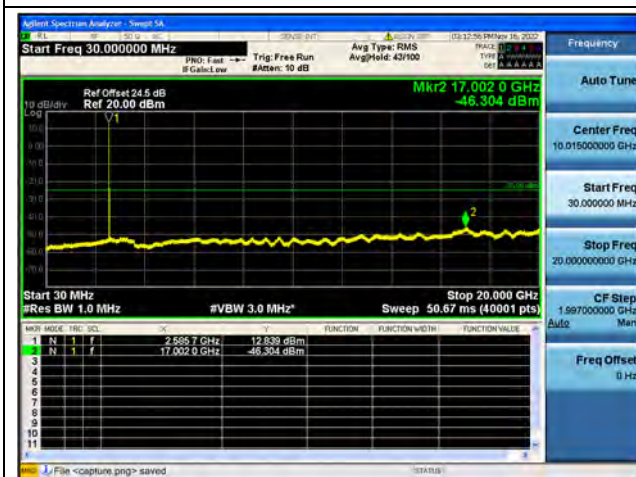

Band38-30M-20G / 20MHz / Mid CH / QPSK

Band38-30M-20G / 20MHz / Mid CH / 16QAM