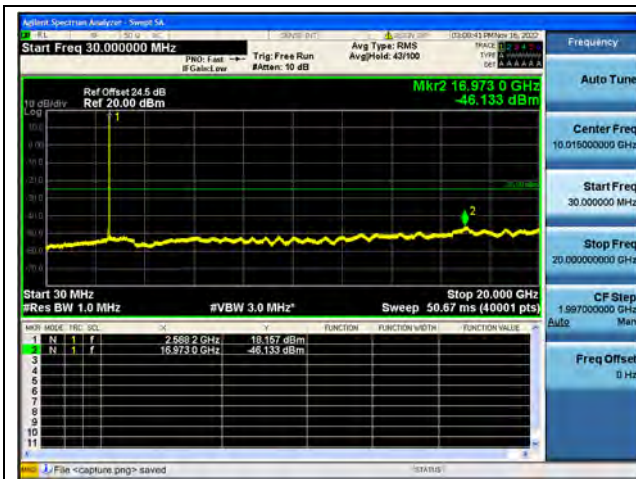

Band38-30M-20G / 15MHz / Low CH / QPSK

Band38-20G-26G / 15MHz / Low CH / QPSK

Band38-30M-20G / 15MHz / Low CH / 16QAM

Band38-20G-26G / 15MHz / Low CH / 16QAM

Band38-30M-20G / 15MHz / Low CH / 64QAM

Band38-20G-26G / 15MHz / Low CH / 64QAM