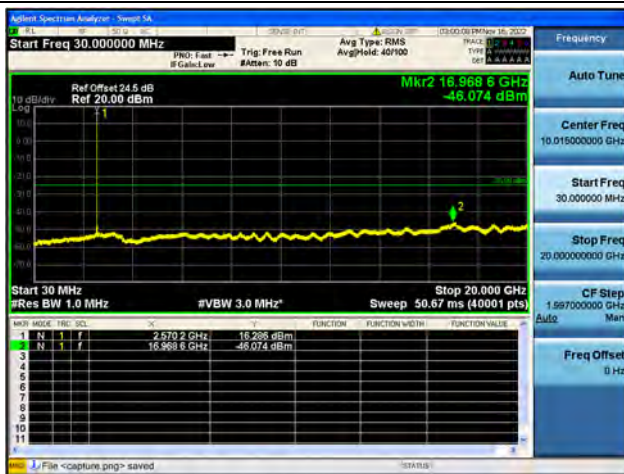

Band38-30M-20G / 5MHz / Low CH / QPSK

Band38-20G-26G / 5MHz / Low CH / QPSK

Band38-30M-20G / 5MHz / Low CH / 16QAM

Band38-20G-26G / 5MHz / Low CH / 16QAM

Band38-30M-20G / 5MHz / Low CH / 64QAM

Band38-20G-26G / 5MHz / Low CH / 64QAM