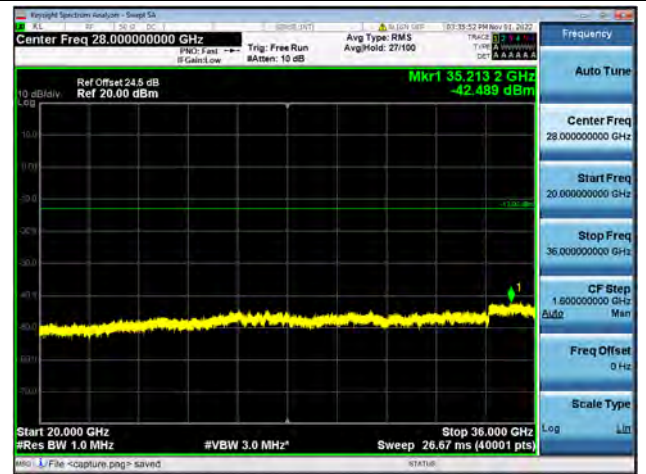

Band42-20G-36G / 10MHz / Mid CH / QPSK

Band42-20G-36G / 10MHz / Mid CH / 16QAM