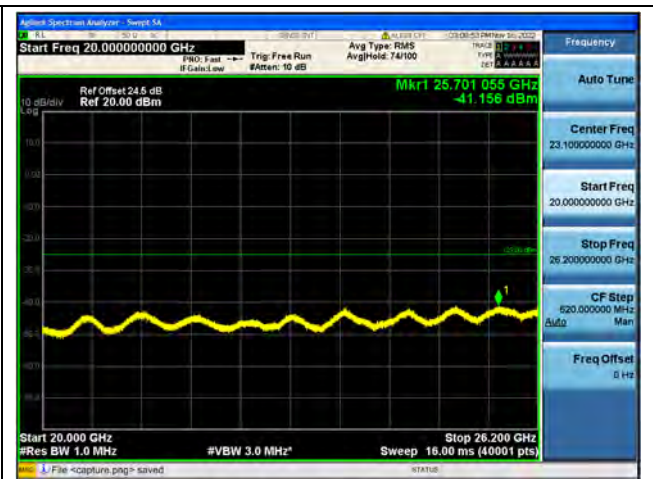

Band38-20G-26G / 15MHz / Low CH / 64QAM

Band38-20G-26G / 15MHz / Mid CH / QPSK