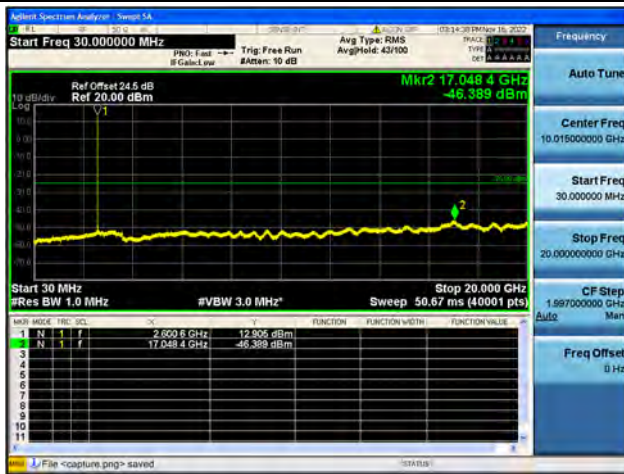

Band38-30M-20G / 20MHz / High CH / QPSK

Band38-20G-26G / 20MHz / High CH / QPSK

Band38-30M-20G / 20MHz / High CH / 16QAM

Band38-20G-26G / 20MHz / High CH / 16QAM

Band38-30M-20G / 20MHz / High CH / 64QAM

Band38-20G-26G / 20MHz / High CH / 64QAM