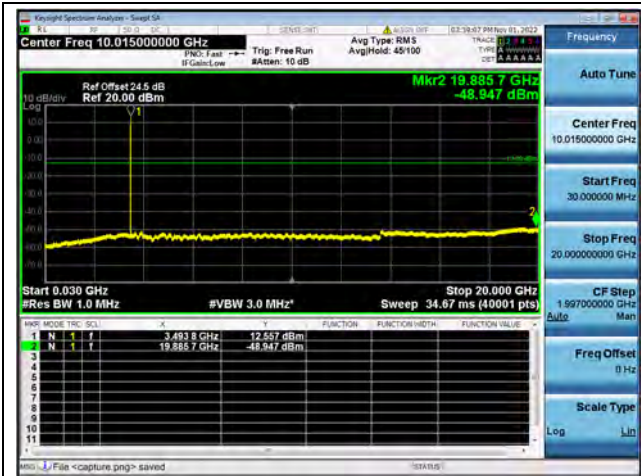

Band42-30M-20G / 15MHz / Low CH / QPSK

Band42-20G-36G / 15MHz / Low CH / QPSK

Band42-30M-20G / 15MHz / Low CH / 16QAM

Band42-20G-36G / 15MHz / Low CH / 16QAM

Band42-30M-20G / 15MHz / Low CH / 64QAM

Band42-20G-36G / 15MHz / Low CH / 64QAM