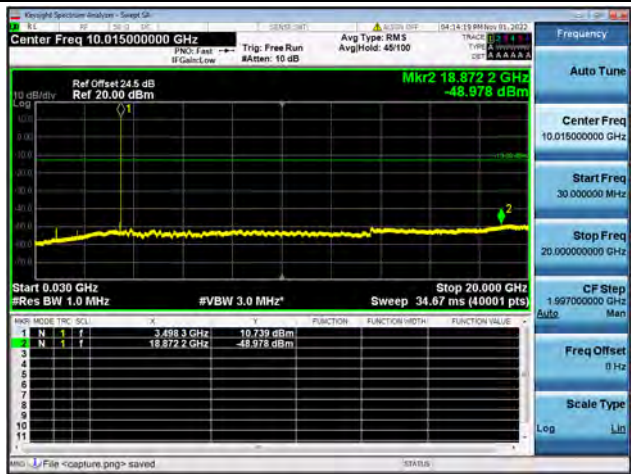

Band42-30M-20G / 5MHz / Mid CH / QPSK

Band42-20G-36G / 5MHz / Mid CH / QPSK

Band42-30M-20G / 5MHz / Mid CH / 16QAM

Band42-20G-36G / 5MHz / Mid CH / 16QAM

Band42-30M-20G / 5MHz / Mid CH / 64QAM

Band42-20G-36G / 5MHz / Mid CH / 64QAM