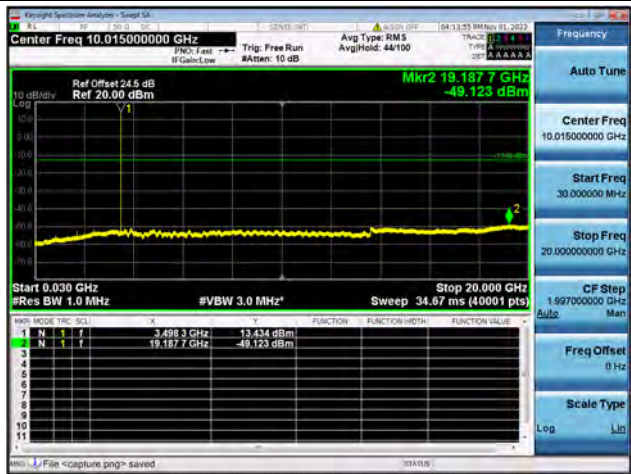

Band42-30M-20G / 5MHz / Mid CH / QPSK

Band42-30M-20G / 5MHz / Mid CH / 16QAM