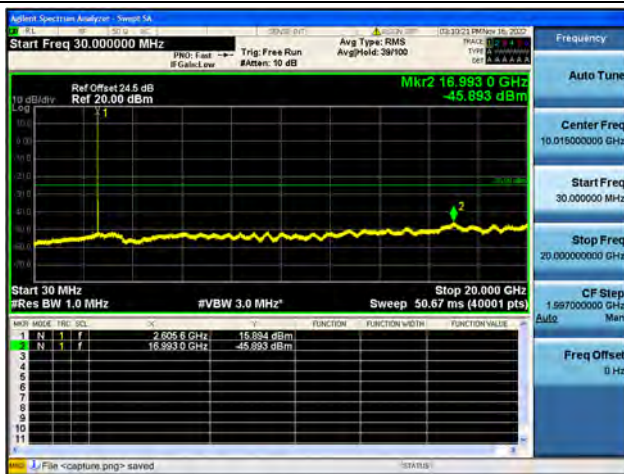

Band38-30M-20G / 15MHz / High CH / QPSK

Band38-30M-20G / 15MHz / High CH / 16QAM