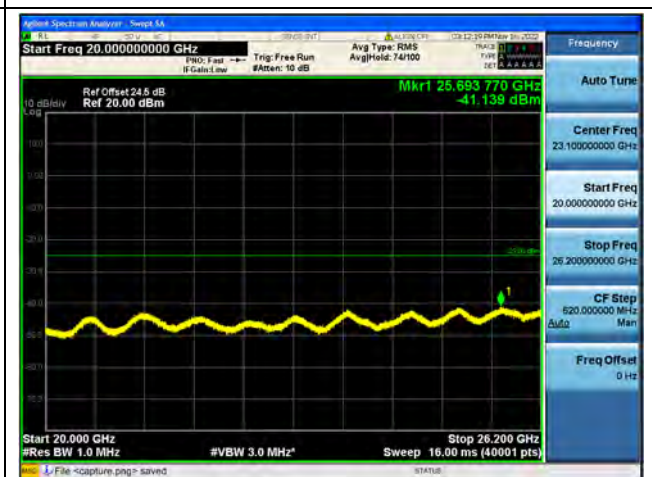

Band38-30M-20G / 20MHz / Low CH / QPSK

Band38-20G-26G / 20MHz / Low CH / QPSK

Band38-30M-20G / 20MHz / Low CH / 16QAM

Band38-20G-26G / 20MHz / Low CH / 16QAM

Band38-30M-20G / 20MHz / Low CH / 64QAM

Band38-20G-26G / 20MHz / Low CH / 64QAM