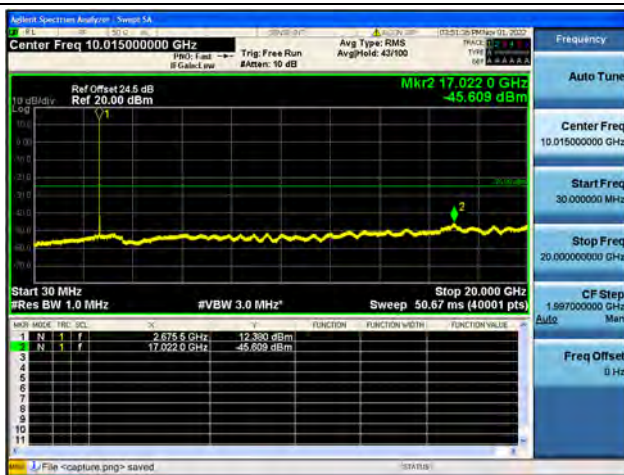

Band41-30M-20G / 15MHz / High CH / QPSK

Band41-20G-27G / 15MHz / High CH / QPSK

Band41-30M-20G / 15MHz / High CH / 16QAM

Band41-20G-27G / 15MHz / High CH / 16QAM

Band41-30M-20G / 15MHz / High CH / 64QAM

Band41-20G-27G / 15MHz / High CH / 64QAM