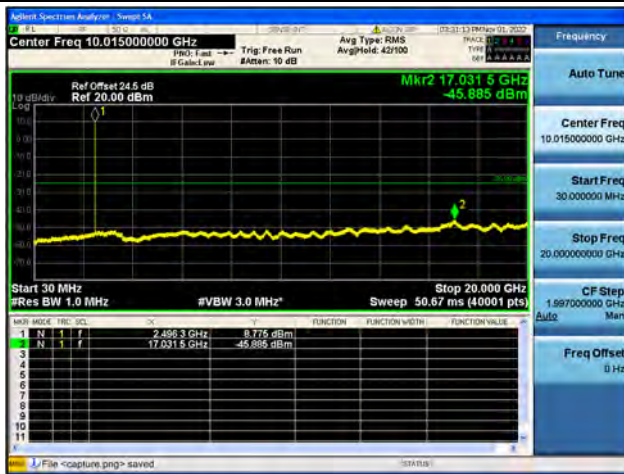

Band41-30M-20G / 5MHz / Low CH / QPSK

Band41-20G-27G / 5MHz / Low CH / QPSK

Band41-30M-20G / 5MHz / Low CH / 16QAM

Band41-20G-27G / 5MHz / Low CH / 16QAM

Band41-30M-20G / 5MHz / Low CH / 64QAM

Band41-20G-27G / 5MHz / Low CH / 64QAM