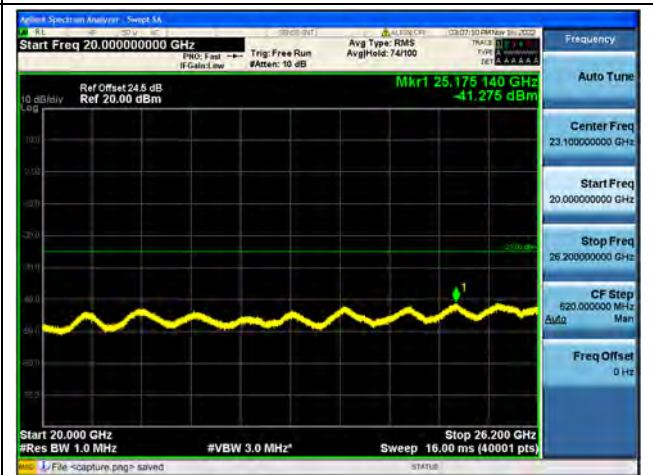

Band38-30M-20G / 10MHz / High CH / QPSK

Band38-20G-26G / 10MHz / High CH / QPSK

Band38-30M-20G / 10MHz / High CH / 16QAM

Band38-20G-26G / 10MHz / High CH / 16QAM

Band38-30M-20G / 10MHz / High CH / 64QAM

Band38-20G-26G / 10MHz / High CH / 64QAM