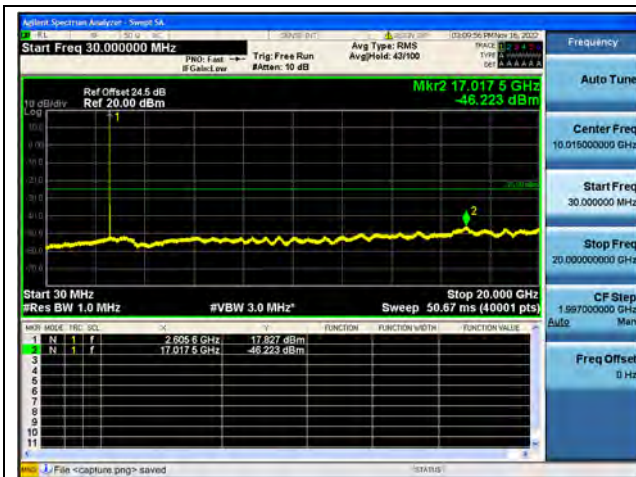

Band38-30M-20G / 15MHz / Mid CH / QPSK

Band38-20G-26G / 15MHz / Mid CH / QPSK

Band38-30M-20G / 15MHz / Mid CH / 16QAM

Band38-20G-26G / 15MHz / Mid CH / 16QAM

Band38-30M-20G / 15MHz / Mid CH / 64QAM

Band38-20G-26G / 15MHz / Mid CH / 64QAM