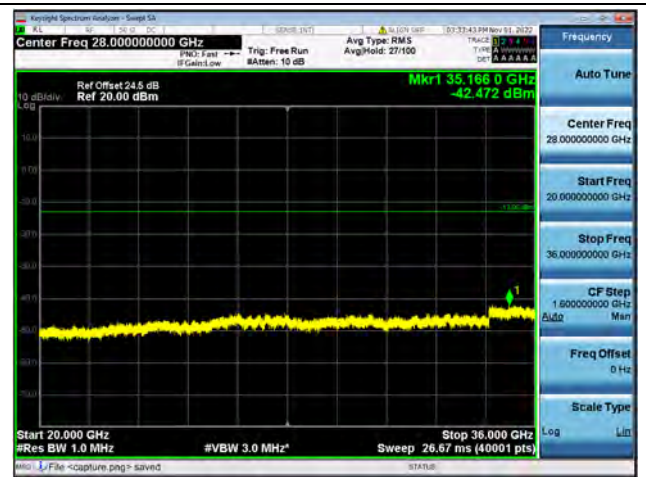

Band42-30M-20G / 5MHz / High CH / QPSK

Band42-20G-36G / 5MHz / High CH / QPSK

Band42-30M-20G / 5MHz / High CH / 16QAM

Band42-20G-36G / 5MHz / High CH / 16QAM

Band42-30M-20G / 5MHz / High CH / 64QAM

Band42-20G-36G / 5MHz / High CH / 64QAM