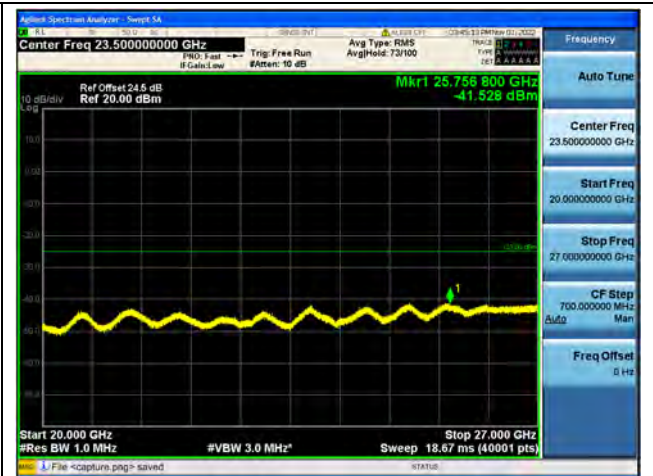

Band41-20G-27G / 15MHz / Low CH / 64QAM

Band41-20G-27G / 15MHz / Mid CH / QPSK