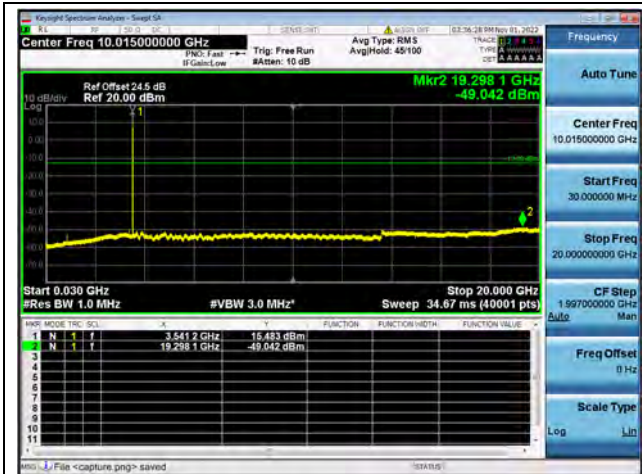

Band42-30M-20G / 10MHz / Mid CH / QPSK

Band42-20G-36G / 10MHz / Mid CH / QPSK

Band42-30M-20G / 10MHz / Mid CH / 16QAM

Band42-20G-36G / 10MHz / Mid CH / 16QAM

Band42-30M-20G / 10MHz / Mid CH / 64QAM

Band42-20G-36G / 10MHz / Mid CH / 64QAM