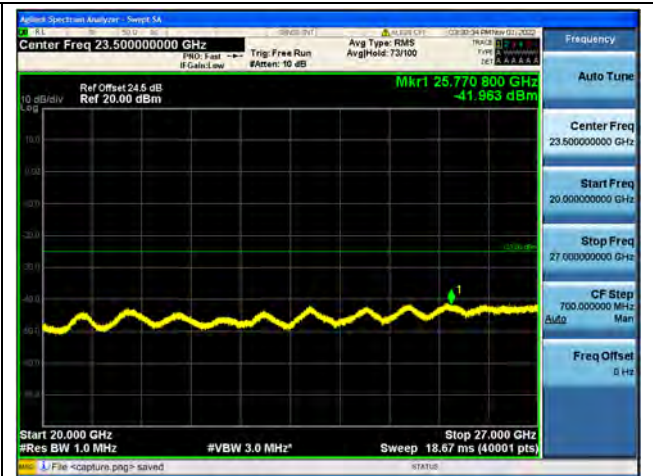

Band38-20G-26G / 20MHz / High CH / 64QAM

Band41-20G-27G / 5MHz / Low CH / QPSK