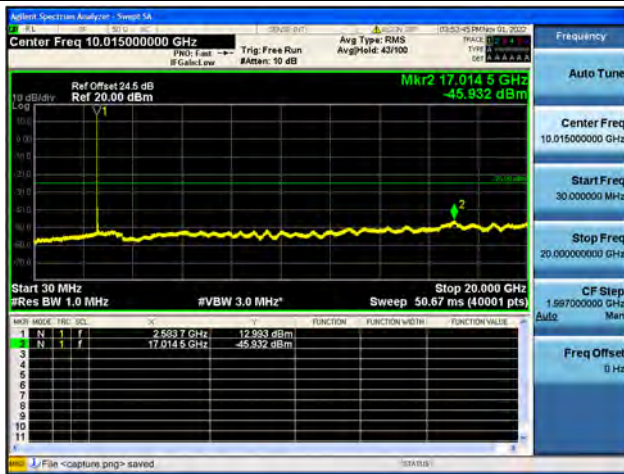

Band41-30M-20G / 20MHz / Mid CH / QPSK

Band41-30M-20G / 20MHz / Mid CH / 16QAM