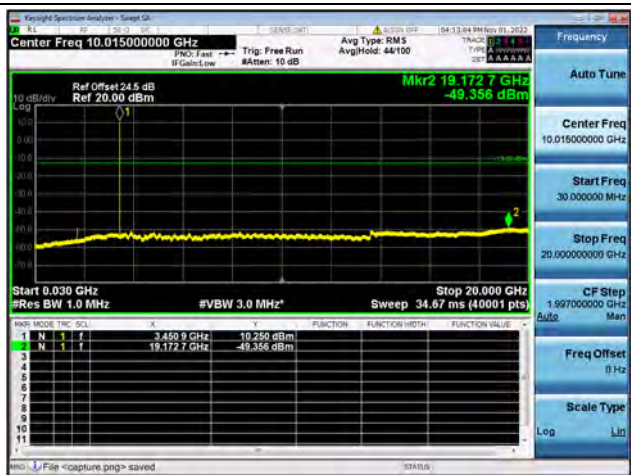

Band42-30M-20G / 5MHz / Low CH / QPSK

Band42-20G-36G / 5MHz / Low CH / QPSK

Band42-30M-20G / 5MHz / Low CH / 16QAM

Band42-20G-36G / 5MHz / Low CH / 16QAM

Band42-30M-20G / 5MHz / Low CH / 64QAM

Band42-20G-36G / 5MHz / Low CH / 64QAM