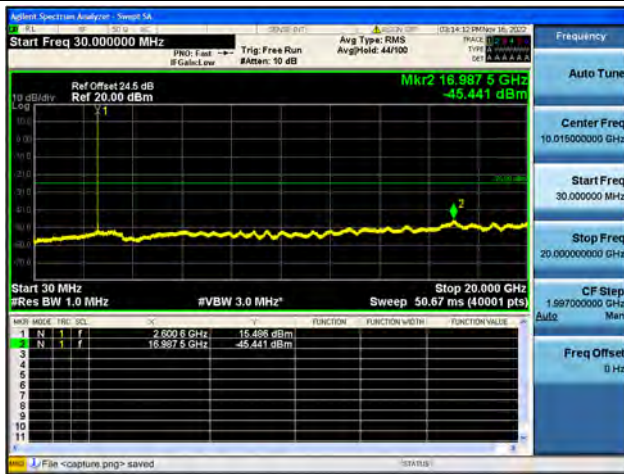

Band38-30M-20G / 20MHz / High CH / QPSK

Band38-30M-20G / 20MHz / High CH / 16QAM