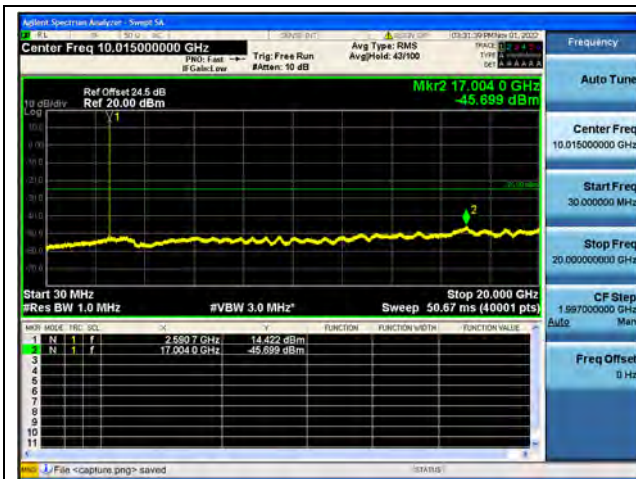

Band41-30M-20G / 5MHz / Low CH / QPSK

Band41-20G-27G / 5MHz / Low CH / QPSK

Band41-30M-20G / 5MHz / Low CH / 16QAM

Band41-20G-27G / 5MHz / Low CH / 16QAM

Band41-30M-20G / 5MHz / Low CH / 64QAM

Band41-20G-27G / 5MHz / Low CH / 64QAM