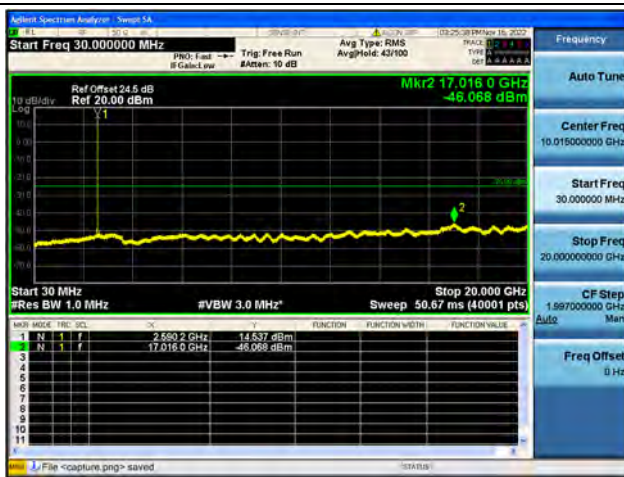

Band38-30M-20G / 10MHz / Mid CH / QPSK

Band38-20G-26G / 10MHz / Mid CH / QPSK

Band38-30M-20G / 10MHz / Mid CH / 16QAM

Band38-20G-26G / 10MHz / Mid CH / 16QAM

Band38-30M-20G / 10MHz / Mid CH / 64QAM

Band38-20G-26G / 10MHz / Mid CH / 64QAM