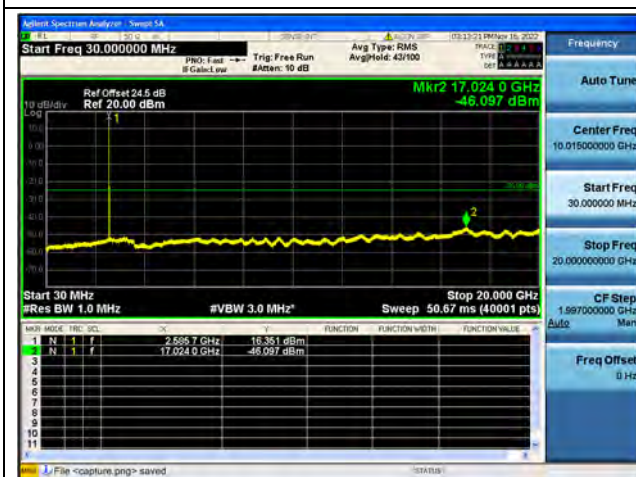

Band38-30M-20G / 20MHz / Mid CH / QPSK

Band38-20G-26G / 20MHz / Mid CH / QPSK

Band38-30M-20G / 20MHz / Mid CH / 16QAM

Band38-20G-26G / 20MHz / Mid CH / 16QAM

Band38-30M-20G / 20MHz / Mid CH / 64QAM

Band38-20G-26G / 20MHz / Mid CH / 64QAM