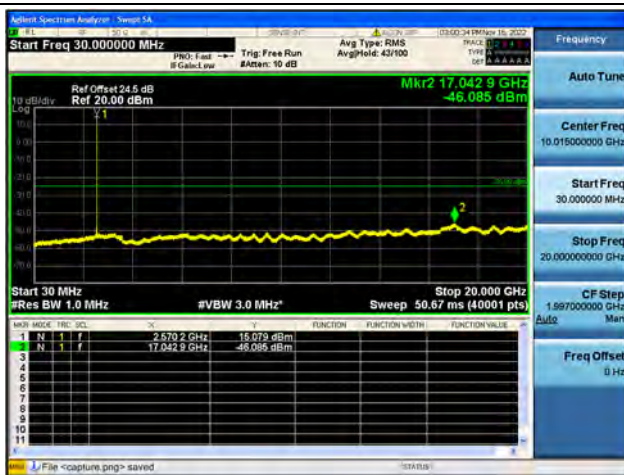

Band38-30M-20G / 5MHz / Low CH / QPSK

Band38-20G-26G / 5MHz / Low CH / QPSK

Band38-30M-20G / 5MHz / Low CH / 16QAM

Band38-20G-26G / 5MHz / Low CH / 16QAM

Band38-30M-20G / 5MHz / Low CH / 64QAM

Band38-20G-26G / 5MHz / Low CH / 64QAM