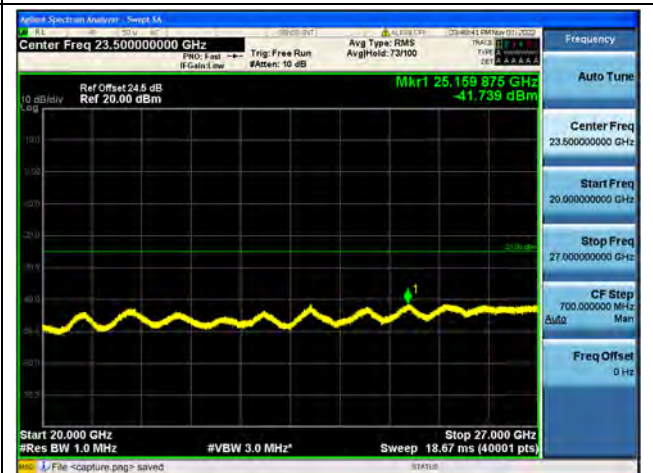

Band41-30M-20G / 15MHz / Mid CH / QPSK

Band41-20G-27G / 15MHz / Mid CH / QPSK

Band41-30M-20G / 15MHz / Mid CH / 16QAM

Band41-20G-27G / 15MHz / Mid CH / 16QAM

Band41-30M-20G / 15MHz / Mid CH / 64QAM

Band41-20G-27G / 15MHz / Mid CH / 64QAM