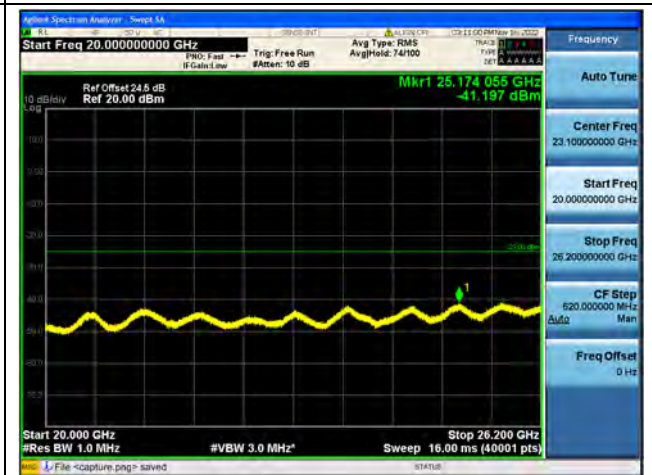

Band38-30M-20G / 15MHz / High CH / QPSK

Band38-20G-26G / 15MHz / High CH / QPSK

Band38-30M-20G / 15MHz / High CH / 16QAM

Band38-20G-26G / 15MHz / High CH / 16QAM

Band38-30M-20G / 15MHz / High CH / 64QAM

Band38-20G-26G / 15MHz / High CH / 64QAM