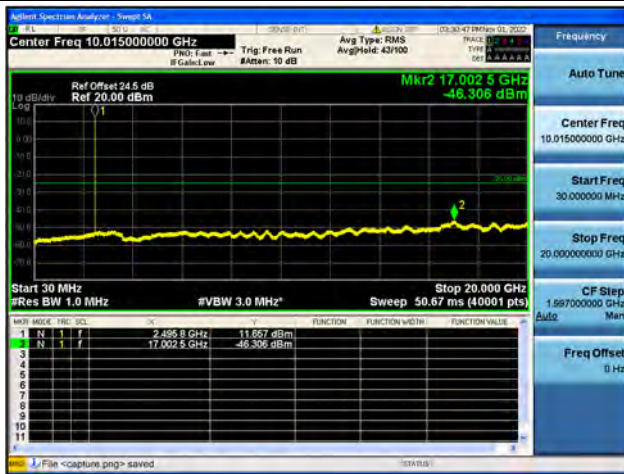

Band41-30M-20G / 5MHz / Low CH / QPSK

Band41-30M-20G / 5MHz / Low CH / 16QAM