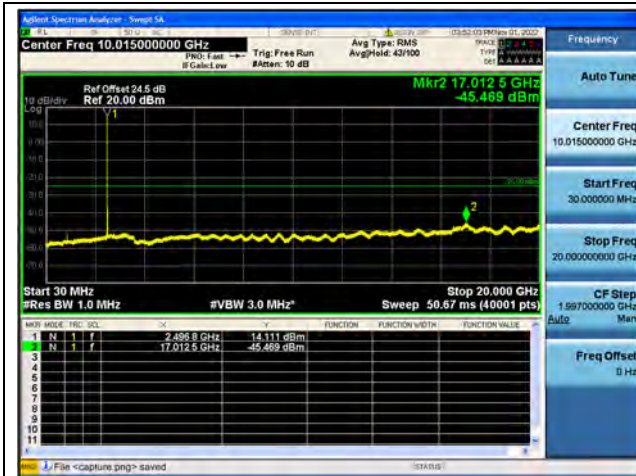

Band41-30M-20G / 15MHz / High CH / QPSK

Band41-20G-27G / 15MHz / High CH / QPSK

Band41-30M-20G / 15MHz / High CH / 16QAM

Band41-20G-27G / 15MHz / High CH / 16QAM

Band41-30M-20G / 15MHz / High CH / 64QAM

Band41-20G-27G / 15MHz / High CH / 64QAM