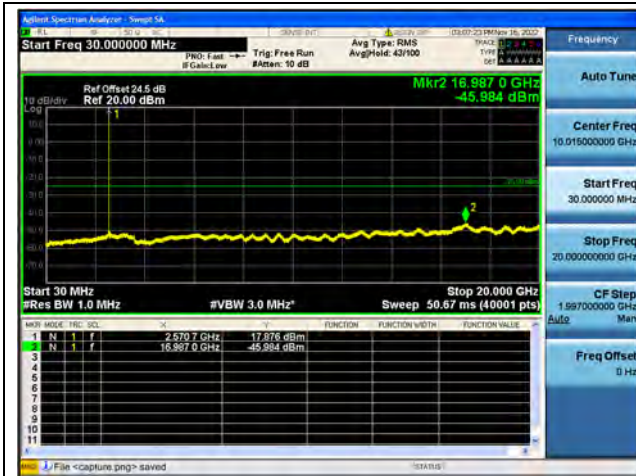

Band38-30M-20G / 10MHz / High CH / QPSK

Band38-20G-26G / 10MHz / High CH / QPSK

Band38-30M-20G / 10MHz / High CH / 16QAM

Band38-20G-26G / 10MHz / High CH / 16QAM

Band38-30M-20G / 10MHz / High CH / 64QAM

Band38-20G-26G / 10MHz / High CH / 64QAM