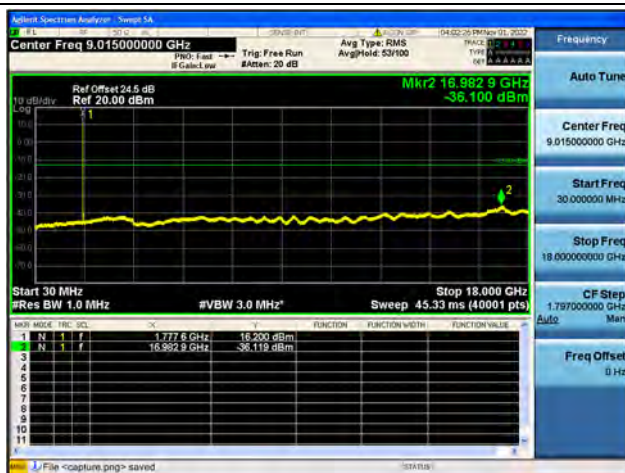

Band66 / 3MHz / Mid CH / 64QAM

Band66 / 3MHz / High CH / 16QAM