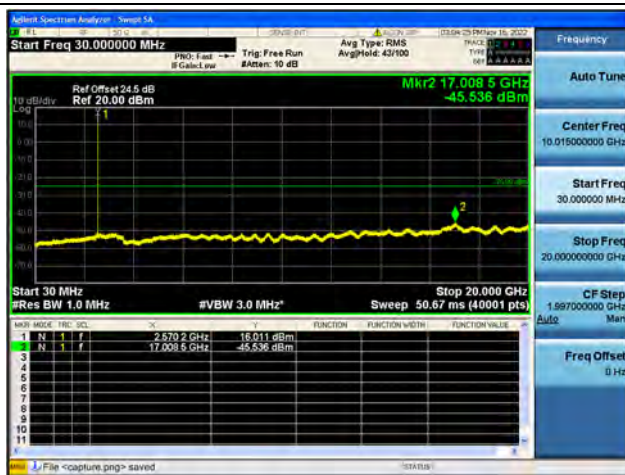

Band38-30M-20G / 10MHz / Low CH / QPSK

Band38-20G-26G / 10MHz / Low CH / QPSK

Band38-30M-20G / 10MHz / Low CH / 16QAM

Band38-20G-26G / 10MHz / Low CH / 16QAM

Band38-30M-20G / 10MHz / Low CH / 64QAM

Band38-20G-26G / 10MHz / Low CH / 64QAM