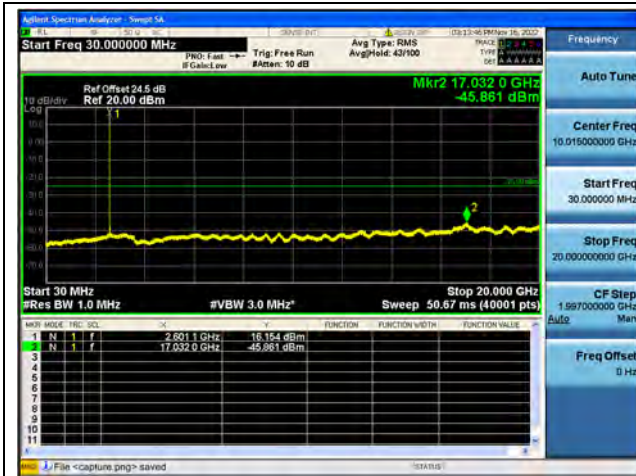

Band38-30M-20G / 20MHz / Mid CH / QPSK

Band38-20G-26G / 20MHz / Mid CH / QPSK

Band38-30M-20G / 20MHz / Mid CH / 16QAM

Band38-20G-26G / 20MHz / Mid CH / 16QAM

Band38-30M-20G / 20MHz / Mid CH / 64QAM

Band38-20G-26G / 20MHz / Mid CH / 64QAM