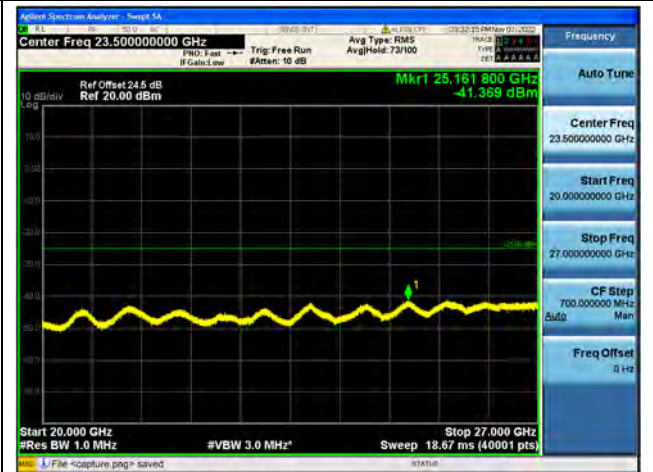

Band41-20G-27G / 5MHz / Mid CH / QPSK

Band41-20G-27G / 5MHz / Mid CH / 16QAM