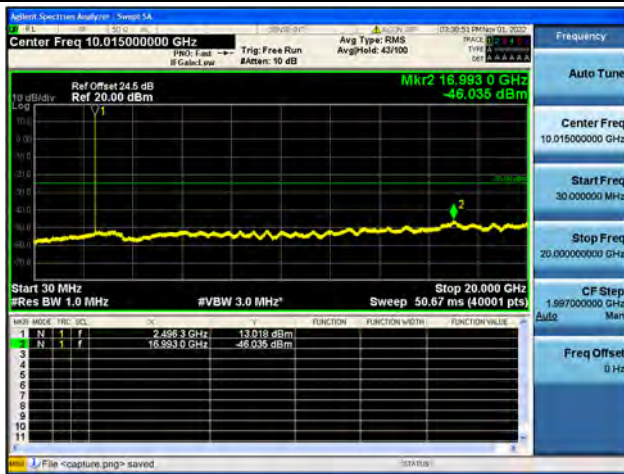

Band41-30M-20G / 15MHz / Low CH / QPSK

Band41-20G-27G / 15MHz / Low CH / QPSK

Band41-30M-20G / 15MHz / Low CH / 16QAM

Band41-20G-27G / 15MHz / Low CH / 16QAM

Band41-30M-20G / 15MHz / Low CH / 64QAM

Band41-20G-27G / 15MHz / Low CH / 64QAM