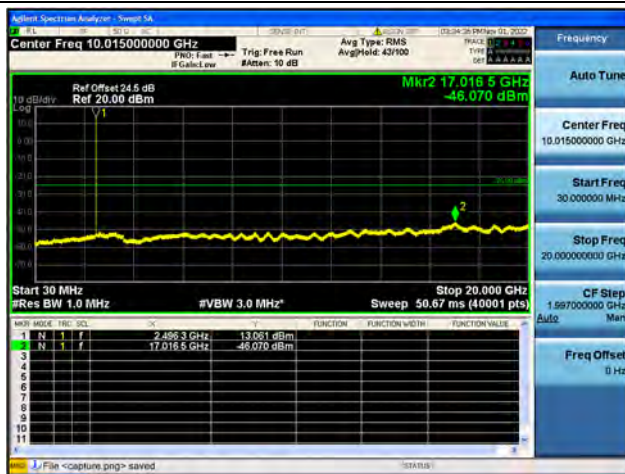

Band41-30M-20G / 10MHz / Low CH / QPSK

Band41-30M-20G / 10MHz / Low CH / 16QAM