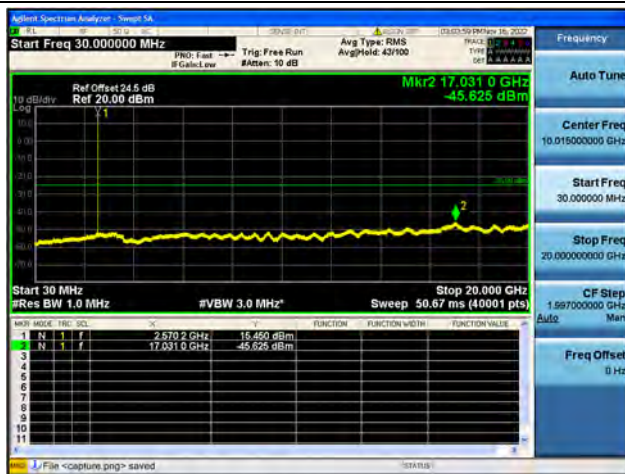

Band38-30M-20G / 10MHz / Low CH / QPSK

Band38-30M-20G / 10MHz / Low CH / 16QAM