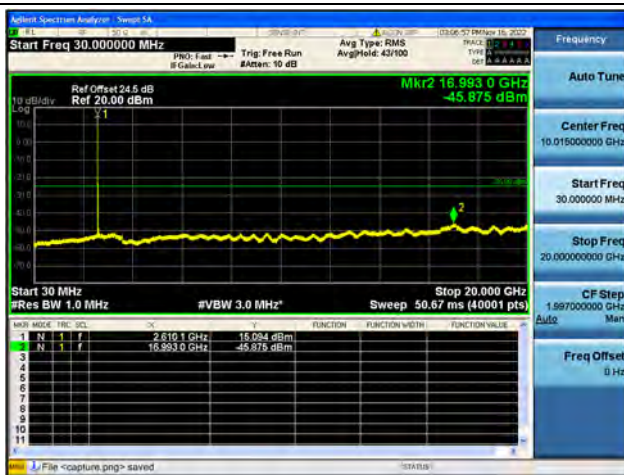

Band38-30M-20G / 10MHz / High CH / QPSK

Band38-20G-26G / 10MHz / High CH / QPSK

Band38-30M-20G / 10MHz / High CH / 16QAM

Band38-20G-26G / 10MHz / High CH / 16QAM

Band38-30M-20G / 10MHz / High CH / 64QAM

Band38-20G-26G / 10MHz / High CH / 64QAM