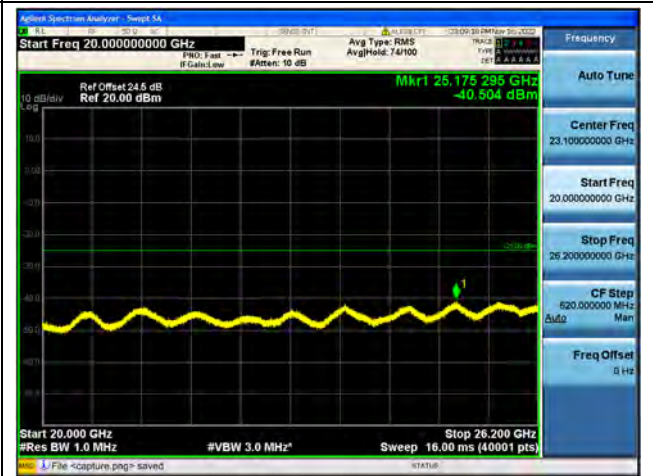

Band38-20G-26G / 15MHz / Mid CH / QPSK

Band38-20G-26G / 15MHz / Mid CH / 16QAM