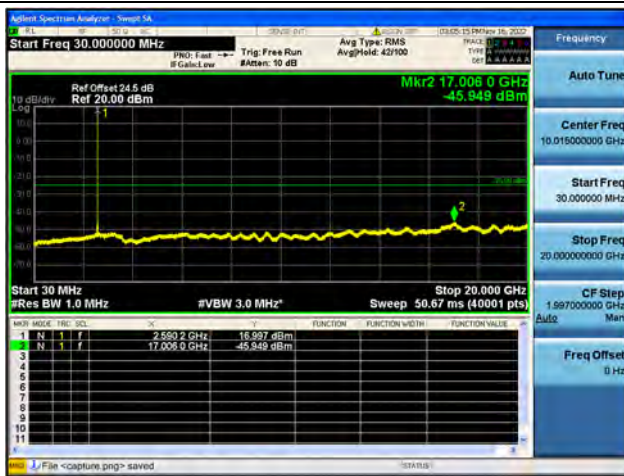

Band38-30M-20G / 10MHz / Mid CH / QPSK

Band38-30M-20G / 10MHz / Mid CH / 16QAM