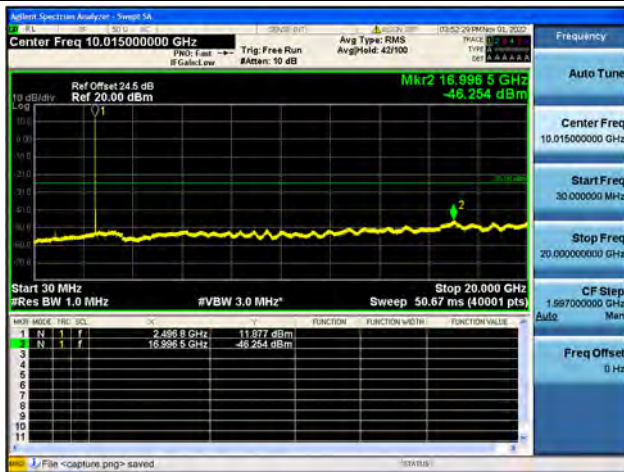

Band41-30M-20G / 20MHz / Low CH / QPSK

Band41-30M-20G / 20MHz / Low CH / 16QAM