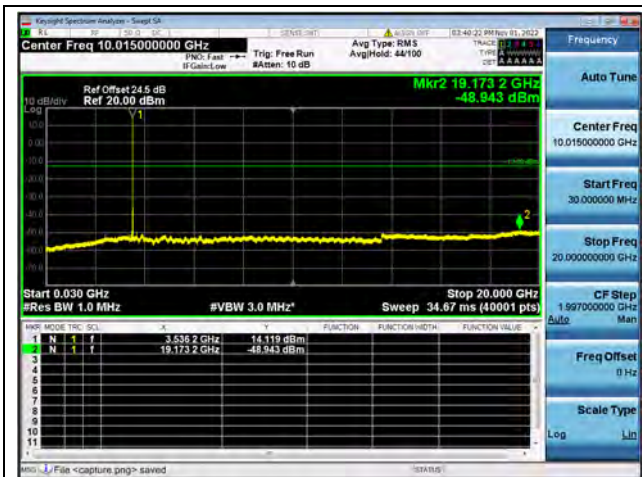

Band42-30M-20G / 15MHz / Mid CH / QPSK

Band42-20G-36G / 15MHz / Mid CH / QPSK

Band42-30M-20G / 15MHz / Mid CH / 16QAM

Band42-20G-36G / 15MHz / Mid CH / 16QAM

Band42-30M-20G / 15MHz / Mid CH / 64QAM

Band42-20G-36G / 15MHz / Mid CH / 64QAM