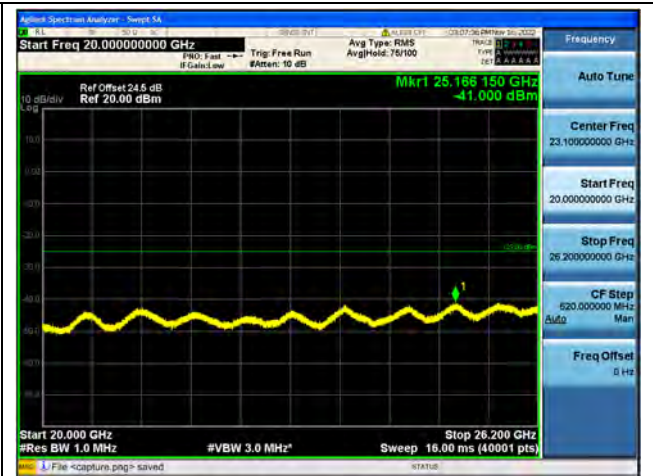

Band38-20G-26G / 10MHz / High CH / 64QAM

Band38-20G-26G / 15MHz / Low CH / QPSK