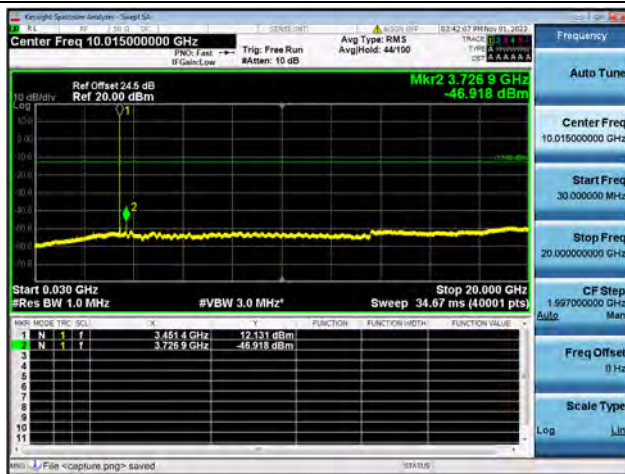

Band42-30M-20G / 20MHz / Low CH / QPSK

Band42-30M-20G / 20MHz / Low CH / 16QAM