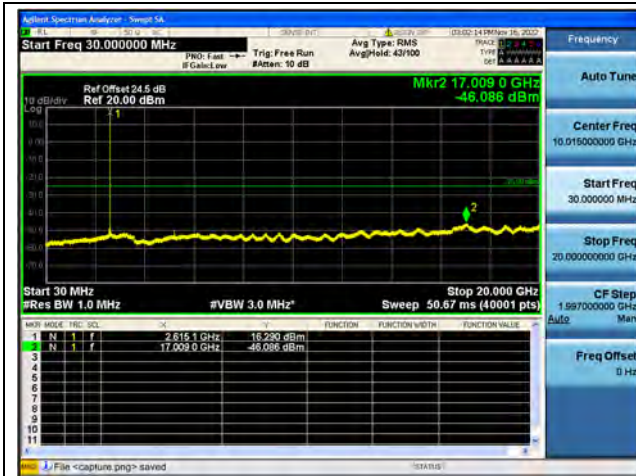

Band38-30M-20G / 5MHz / Mid CH / QPSK

Band38-20G-26G / 5MHz / Mid CH / QPSK

Band38-30M-20G / 5MHz / Mid CH / 16QAM

Band38-20G-26G / 5MHz / Mid CH / 16QAM

Band38-30M-20G / 5MHz / Mid CH / 64QAM

Band38-20G-26G / 5MHz / Mid CH / 64QAM