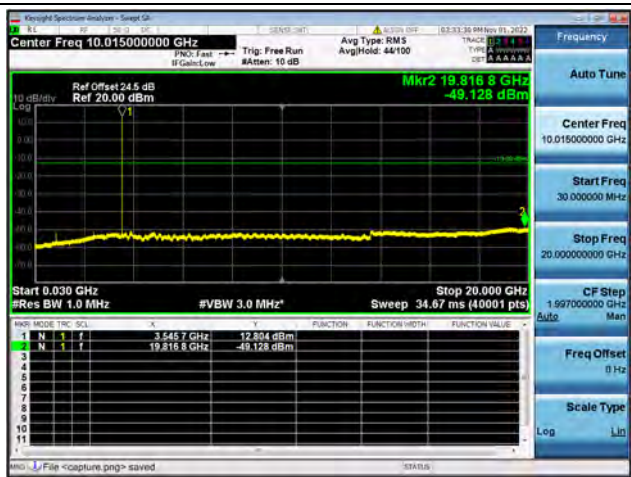

Band42-30M-20G / 5MHz / High CH / QPSK

Band42-20G-36G / 5MHz / High CH / QPSK

Band42-30M-20G / 5MHz / High CH / 16QAM

Band42-20G-36G / 5MHz / High CH / 16QAM

Band42-30M-20G / 5MHz / High CH / 64QAM

Band42-20G-36G / 5MHz / High CH / 64QAM