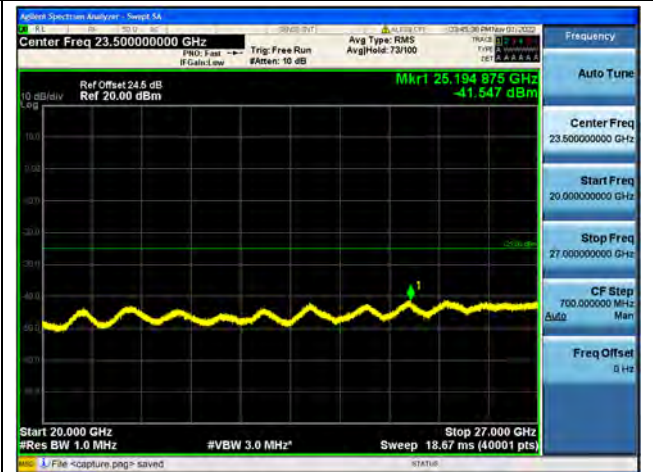

Band41-20G-27G / 15MHz / Mid CH / QPSK

Band41-20G-27G / 15MHz / Mid CH / 16QAM