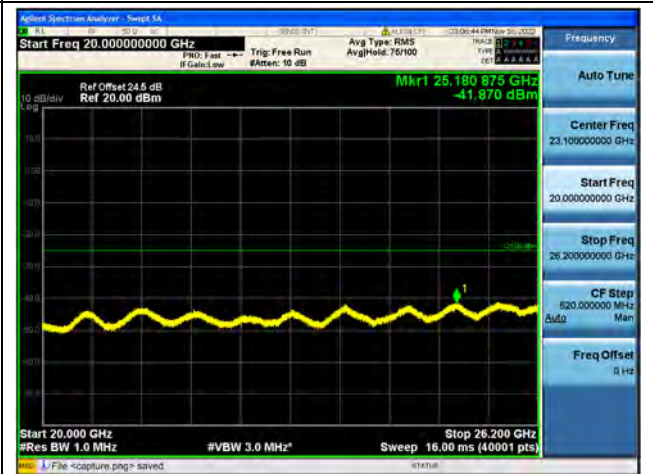

Band38-20G-26G / 10MHz / High CH / QPSK

Band38-20G-26G / 10MHz / High CH / 16QAM