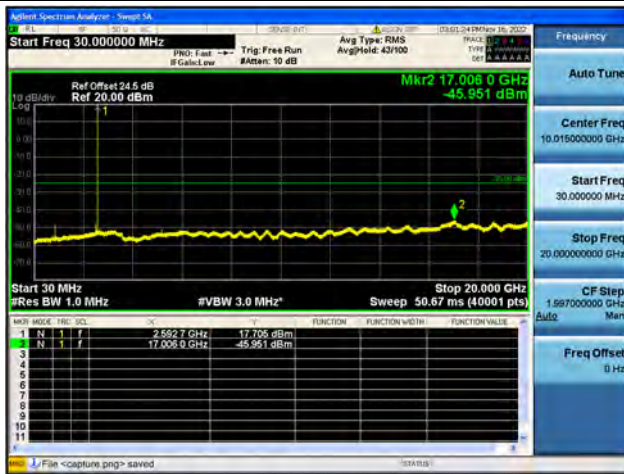

Band38-30M-20G / 5MHz / Mid CH / QPSK

Band38-30M-20G / 5MHz / Mid CH / 16QAM