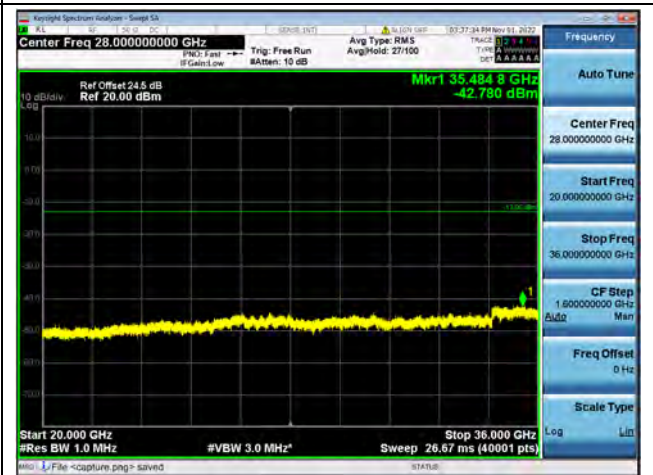

Band42-30M-20G / 10MHz / High CH / QPSK

Band42-20G-36G / 10MHz / High CH / QPSK

Band42-30M-20G / 10MHz / High CH / 16QAM

Band42-20G-36G / 10MHz / High CH / 16QAM

Band42-30M-20G / 10MHz / High CH / 64QAM

Band42-20G-36G / 10MHz / High CH / 64QAM