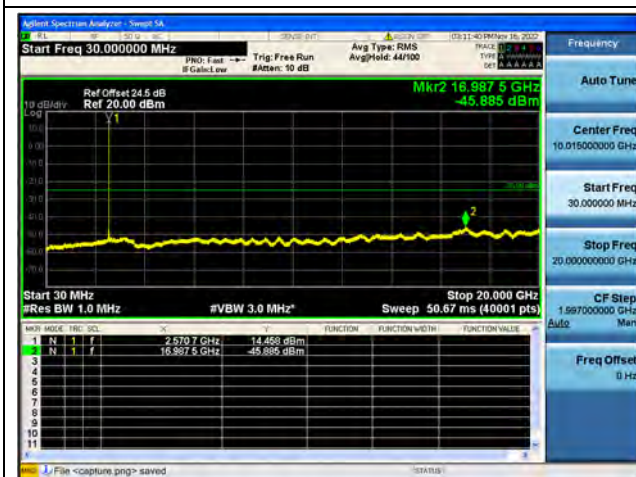

Band38-30M-20G / 20MHz / Low CH / QPSK

Band38-30M-20G / 20MHz / Low CH / 16QAM