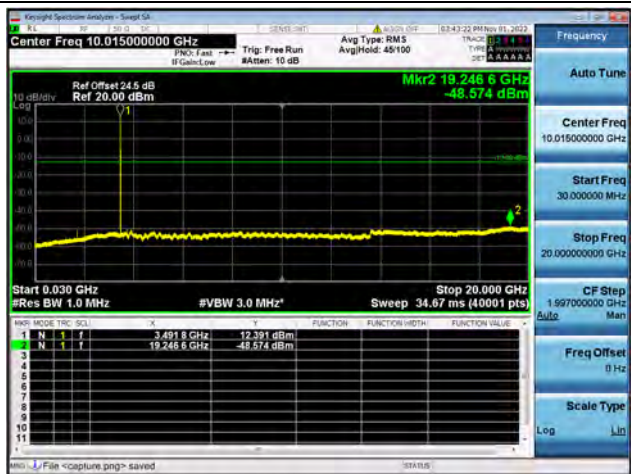

Band42-30M-20G / 20MHz / Mid CH / QPSK

Band42-30M-20G / 20MHz / Mid CH / 16QAM