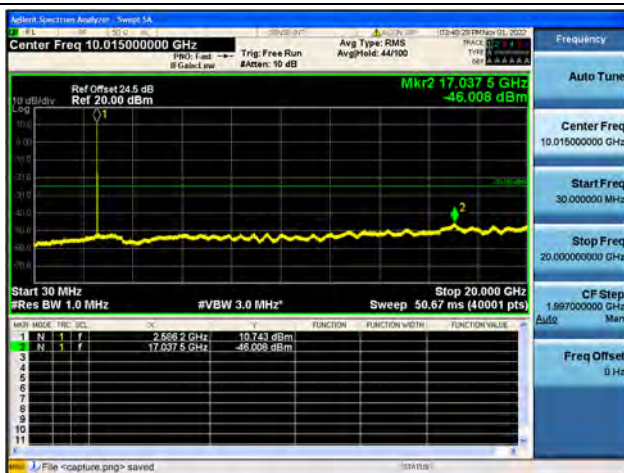

Band41-30M-20G / 15MHz / Mid CH / QPSK

Band41-20G-27G / 15MHz / Mid CH / QPSK

Band41-30M-20G / 15MHz / Mid CH / 16QAM

Band41-20G-27G / 15MHz / Mid CH / 16QAM

Band41-30M-20G / 15MHz / Mid CH / 64QAM

Band41-20G-27G / 15MHz / Mid CH / 64QAM