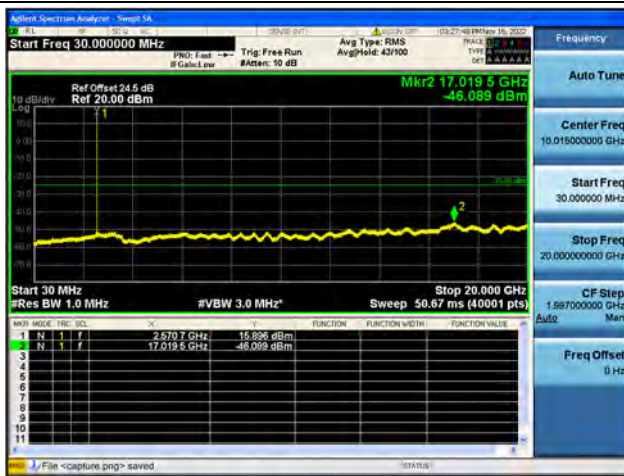

Band38-30M-20G / 15MHz / Low CH / QPSK

Band38-30M-20G / 15MHz / Low CH / 16QAM