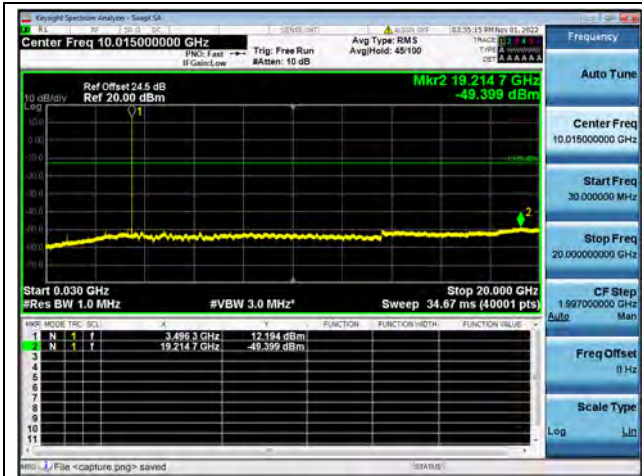

Band42-30M-20G / 10MHz / Low CH / QPSK

Band42-20G-36G / 10MHz / Low CH / QPSK

Band42-30M-20G / 10MHz / Low CH / 16QAM

Band42-20G-36G / 10MHz / Low CH / 16QAM

Band42-30M-20G / 10MHz / Low CH / 64QAM

Band42-20G-36G / 10MHz / Low CH / 64QAM