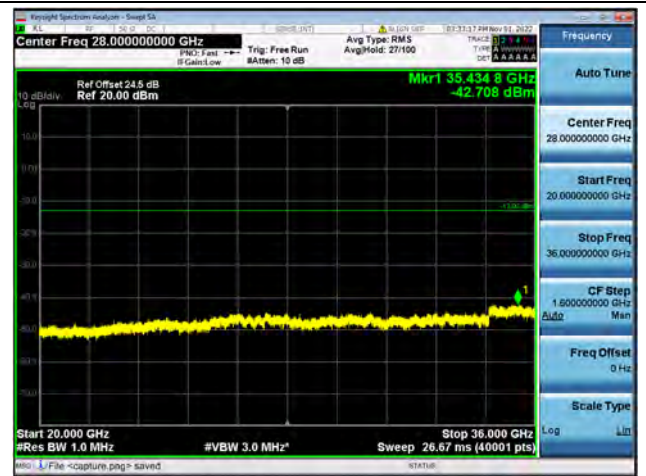

Band42-20G-36G / 5MHz / High CH / QPSK

Band42-20G-36G / 5MHz / High CH / 16QAM