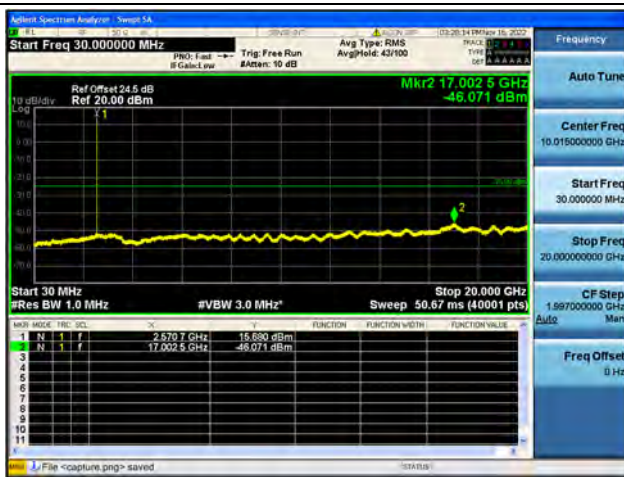

Band38-30M-20G / 15MHz / Low CH / QPSK

Band38-20G-26G / 15MHz / Low CH / QPSK

Band38-30M-20G / 15MHz / Low CH / 16QAM

Band38-20G-26G / 15MHz / Low CH / 16QAM

Band38-30M-20G / 15MHz / Low CH / 64QAM

Band38-20G-26G / 15MHz / Low CH / 64QAM