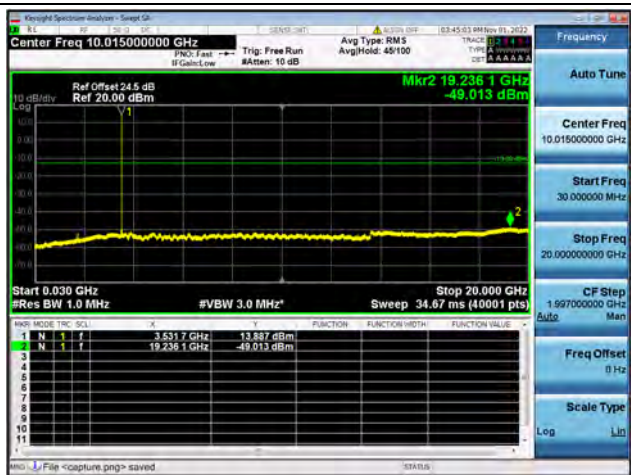

Band42-30M-20G / 20MHz / High CH / QPSK

Band42-20G-36G / 20MHz / High CH / QPSK

Band42-30M-20G / 20MHz / High CH / 16QAM

Band42-20G-36G / 20MHz / High CH / 16QAM

Band42-30M-20G / 20MHz / High CH / 64QAM

Band42-20G-36G / 20MHz / High CH / 64QAM