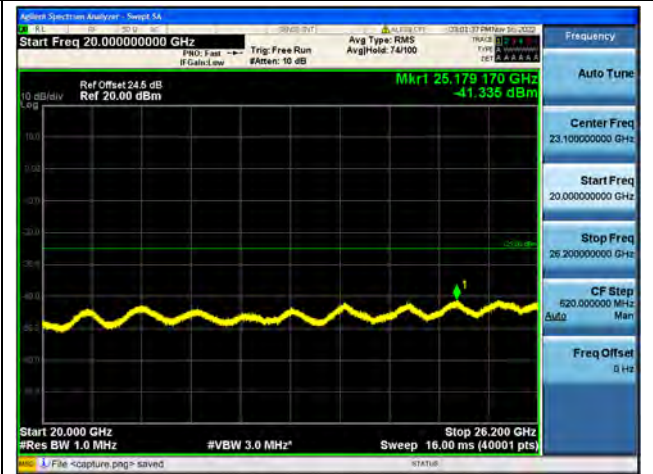

Band38-20G-26G / 5MHz / Mid CH / QPSK

Band38-20G-26G / 5MHz / Mid CH / 16QAM