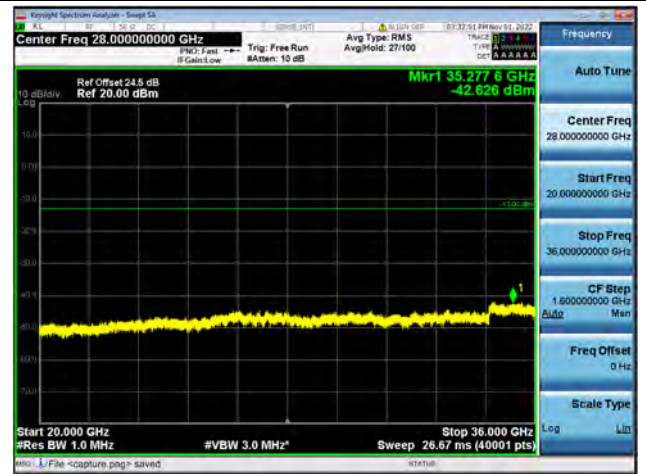

Band42-20G-36G / 5MHz / Mid CH / QPSK

Band42-20G-36G / 5MHz / Mid CH / 16QAM