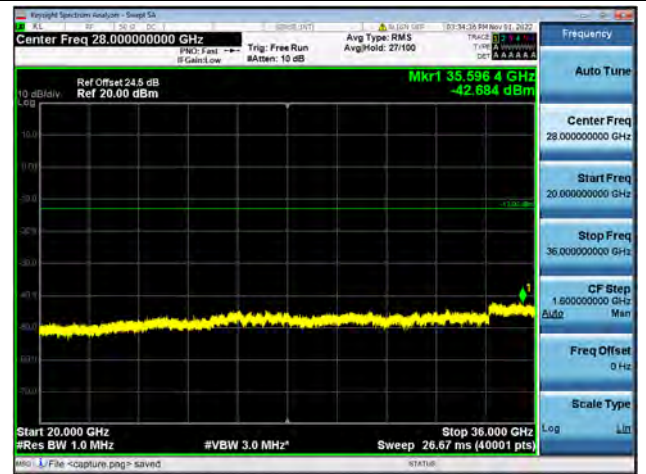

Band42-20G-36G / 10MHz / Low CH / QPSK

Band42-20G-36G / 10MHz / Low CH / 16QAM