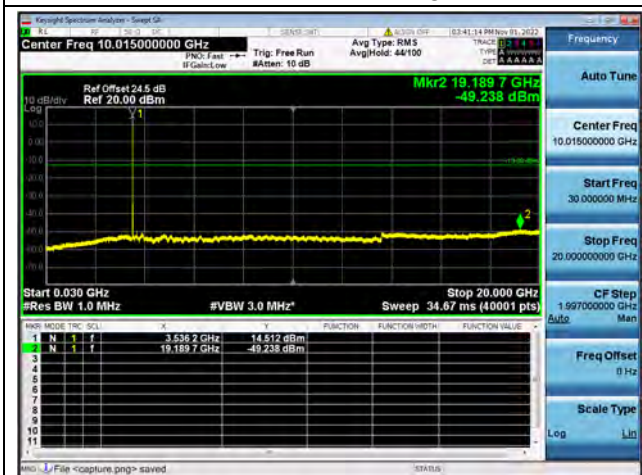

Band42-30M-20G / 15MHz / High CH / QPSK

Band42-20G-36G / 15MHz / High CH / QPSK

Band42-30M-20G / 15MHz / High CH / 16QAM

Band42-20G-36G / 15MHz / High CH / 16QAM

Band42-30M-20G / 15MHz / High CH / 64QAM

Band42-20G-36G / 15MHz / High CH / 64QAM