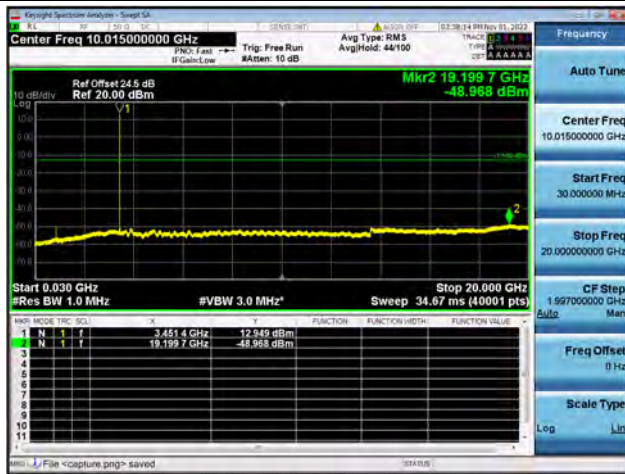

Band42-30M-20G / 15MHz / Low CH / QPSK

Band42-30M-20G / 15MHz / Low CH / 16QAM