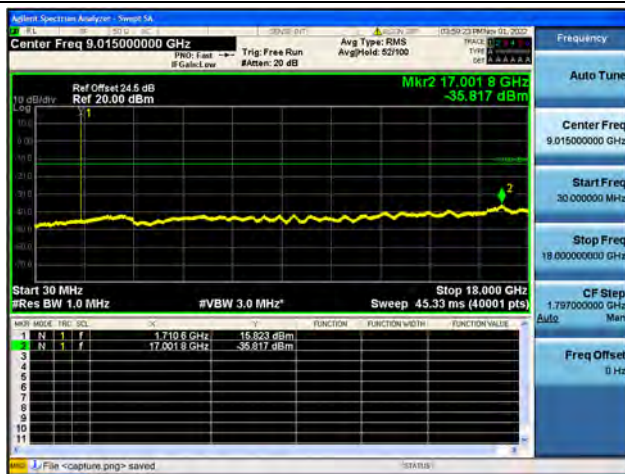

Band66 / 1.4MHz / Low CH / QPSK

Band66 / 1.4MHz / Low CH / 64QAM