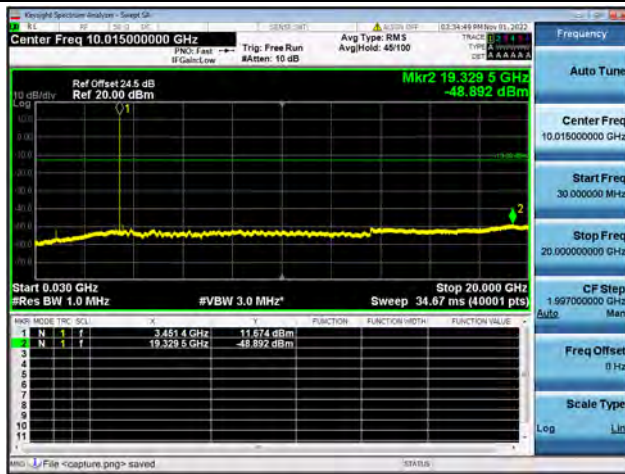

Band42-30M-20G / 10MHz / Low CH / QPSK

Band42-20G-36G / 10MHz / Low CH / QPSK

Band42-30M-20G / 10MHz / Low CH / 16QAM

Band42-20G-36G / 10MHz / Low CH / 16QAM

Band42-30M-20G / 10MHz / Low CH / 64QAM

Band42-20G-36G / 10MHz / Low CH / 64QAM