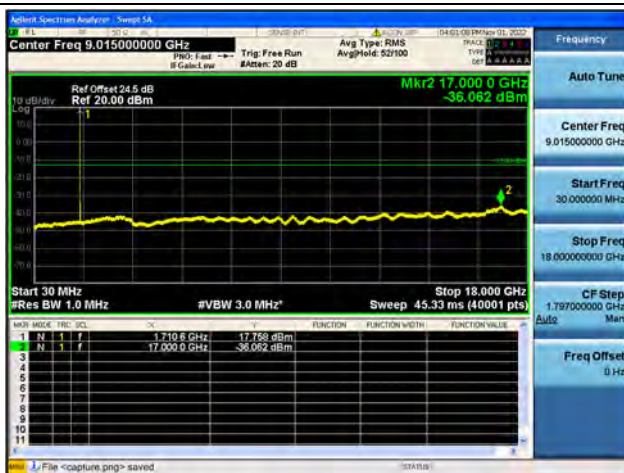

Band66 / 1.4MHz / High CH / 64QAM

Band66 / 3MHz / Low CH / 16QAM