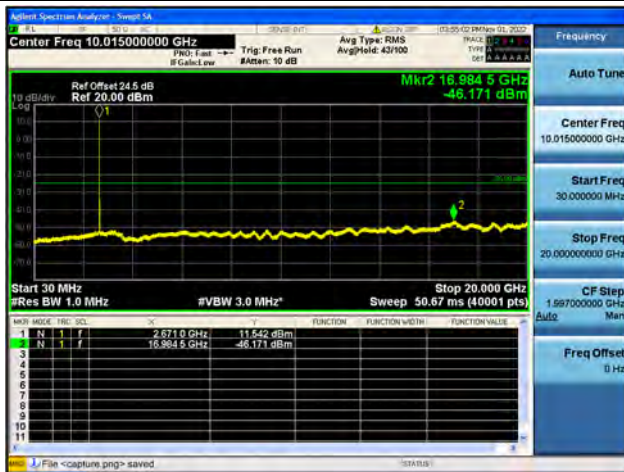

Band41-30M-20G / 20MHz / High CH / QPSK

Band41-30M-20G / 20MHz / High CH / 16QAM