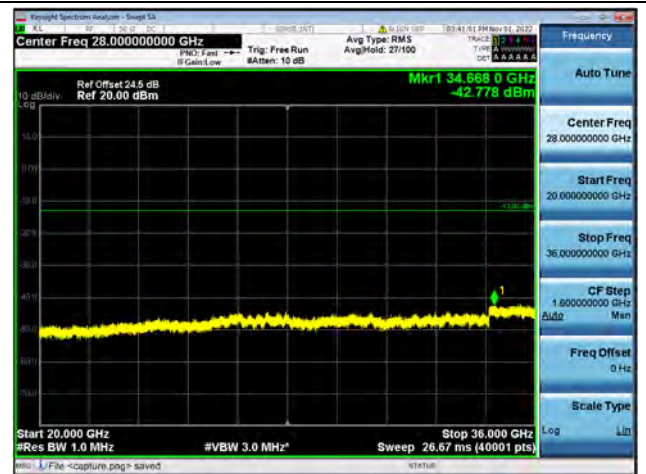

Band42-20G-36G / 15MHz / High CH / QPSK

Band42-20G-36G / 15MHz / High CH / 16QAM