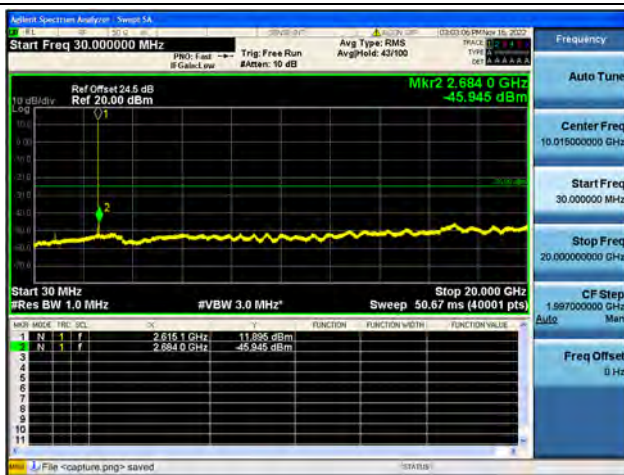

Band38-30M-20G / 5MHz / High CH / QPSK

Band38-20G-26G / 5MHz / High CH / QPSK

Band38-30M-20G / 5MHz / High CH / 16QAM

Band38-20G-26G / 5MHz / High CH / 16QAM

Band38-30M-20G / 5MHz / High CH / 64QAM

Band38-20G-26G / 5MHz / High CH / 64QAM