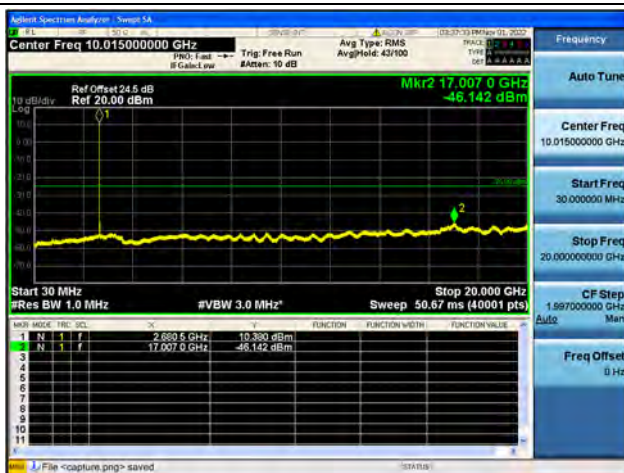

Band41-30M-20G / 10MHz / High CH / QPSK

Band41-20G-27G / 10MHz / High CH / QPSK

Band41-30M-20G / 10MHz / High CH / 16QAM

Band41-20G-27G / 10MHz / High CH / 16QAM

Band41-30M-20G / 10MHz / High CH / 64QAM

Band41-20G-27G / 10MHz / High CH / 64QAM