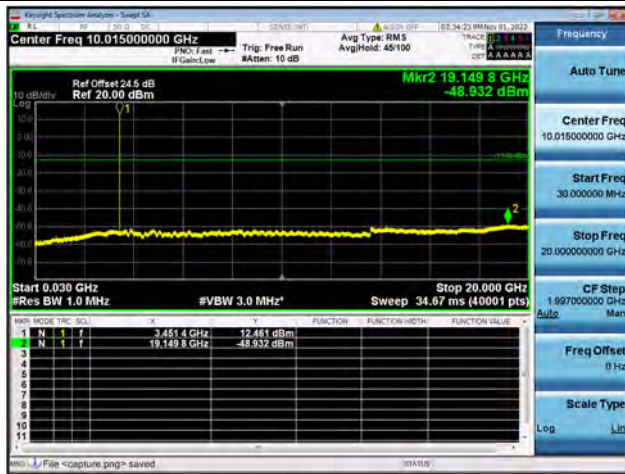

Band42-30M-20G / 10MHz / Low CH / QPSK

Band42-30M-20G / 10MHz / Low CH / 16QAM