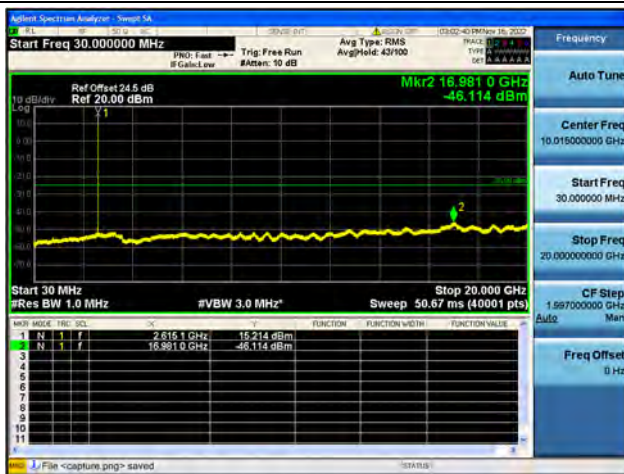

Band38-30M-20G / 5MHz / High CH / QPSK

Band38-30M-20G / 5MHz / High CH / 16QAM