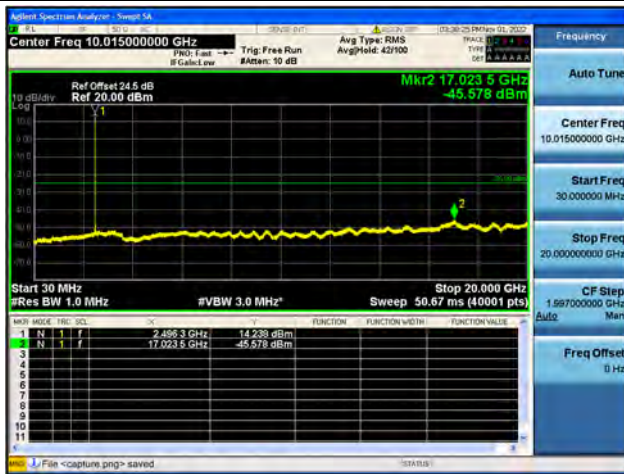

Band41-30M-20G / 15MHz / Low CH / QPSK

Band41-30M-20G / 15MHz / Low CH / 16QAM