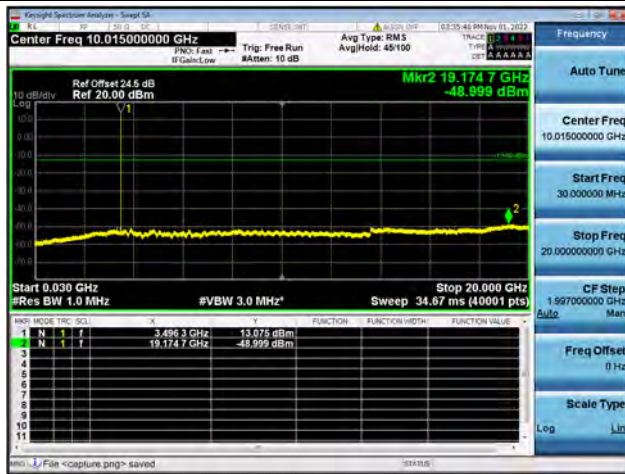

Band42-30M-20G / 10MHz / Mid CH / QPSK

Band42-30M-20G / 10MHz / Mid CH / 16QAM