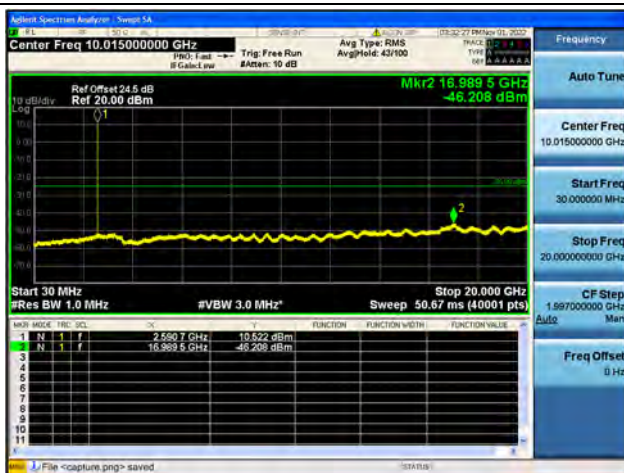

Band41-30M-20G / 5MHz / Mid CH / QPSK

Band41-20G-27G / 5MHz / Mid CH / QPSK

Band41-30M-20G / 5MHz / Mid CH / 16QAM

Band41-20G-27G / 5MHz / Mid CH / 16QAM

Band41-30M-20G / 5MHz / Mid CH / 64QAM

Band41-20G-27G / 5MHz / Mid CH / 64QAM