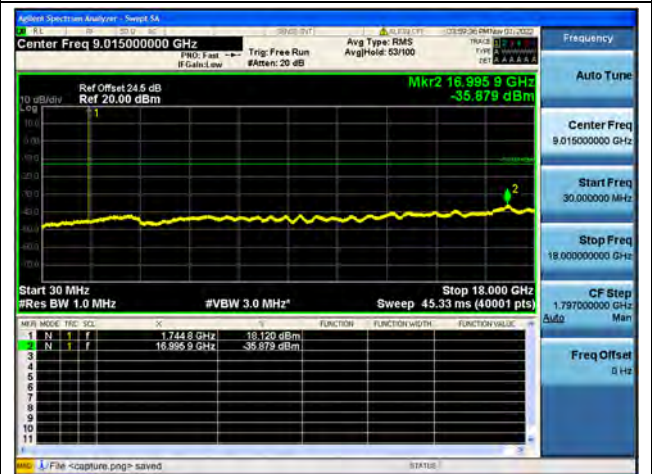

Band66 / 1.4MHz / Low CH / 16QAM

Band66 / 1.4MHz / Mid CH / QPSK