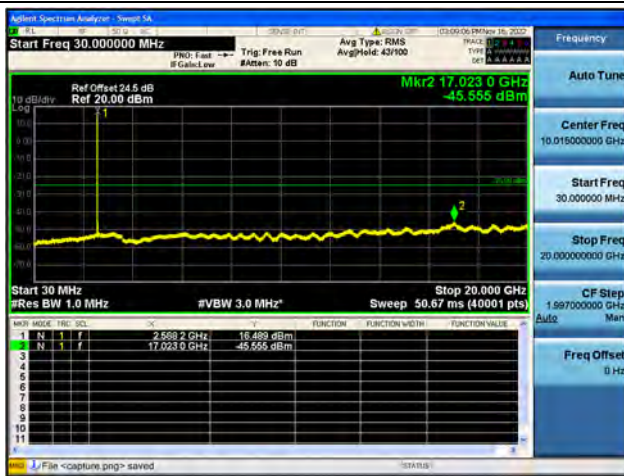

Band38-30M-20G / 15MHz / Mid CH / QPSK

Band38-30M-20G / 15MHz / Mid CH / 16QAM