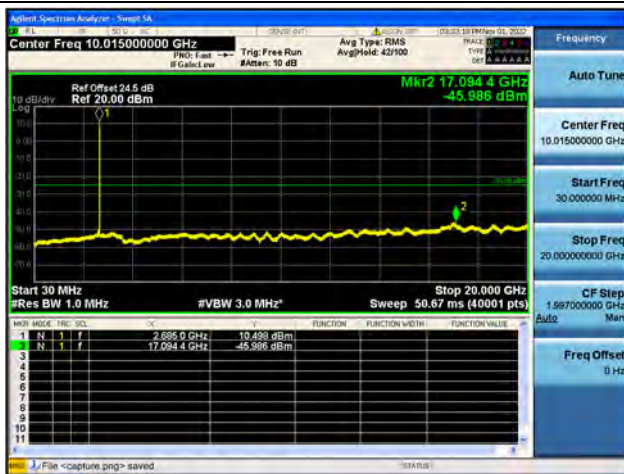

Band41-30M-20G / 5MHz / High CH / QPSK

Band41-30M-20G / 5MHz / High CH / 16QAM