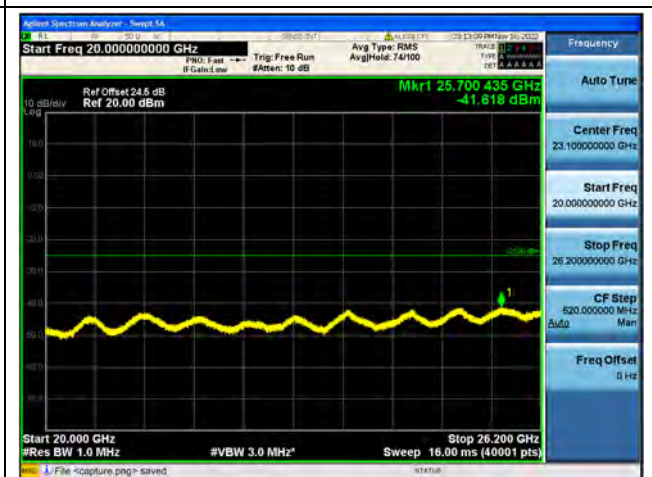

Band38-20G-26G / 20MHz / Mid CH / QPSK

Band38-20G-26G / 20MHz / Mid CH / 16QAM