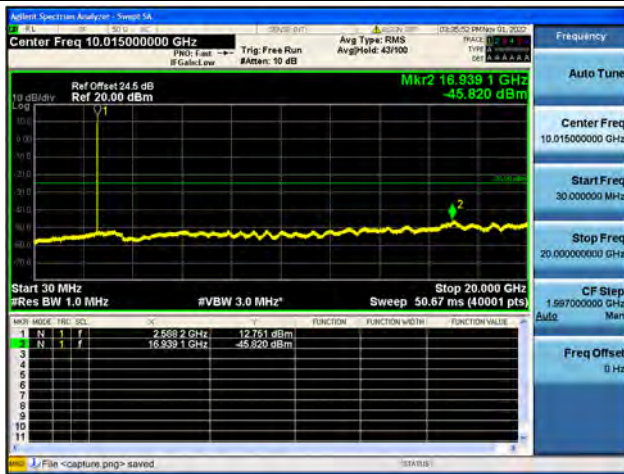

Band41-30M-20G / 10MHz / Mid CH / QPSK

Band41-30M-20G / 10MHz / Mid CH / 16QAM