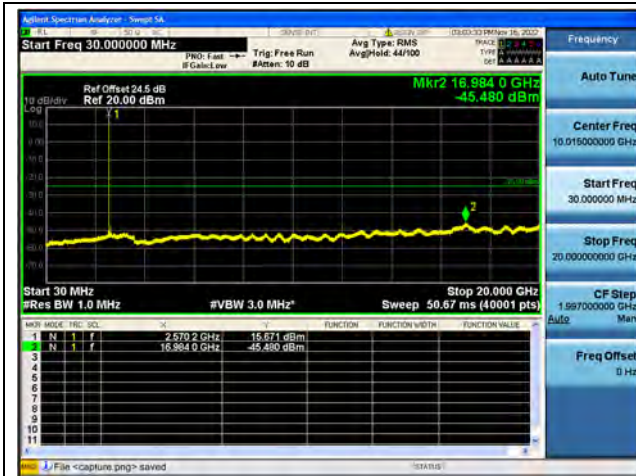

Band38-30M-20G / 5MHz / High CH / QPSK

Band38-20G-26G / 5MHz / High CH / QPSK

Band38-30M-20G / 5MHz / High CH / 16QAM

Band38-20G-26G / 5MHz / High CH / 16QAM

Band38-30M-20G / 5MHz / High CH / 64QAM

Band38-20G-26G / 5MHz / High CH / 64QAM