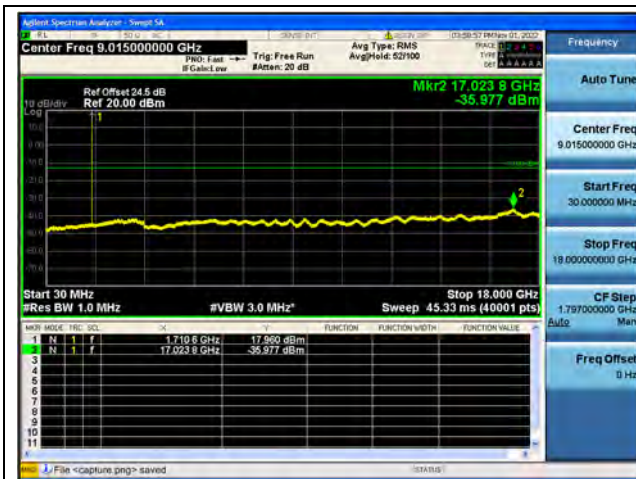

Band42-30M-20G / 20MHz / High CH / QPSK

Band42-20G-36G / 20MHz / High CH / QPSK

Band42-30M-20G / 20MHz / High CH / 16QAM

Band42-20G-36G / 20MHz / High CH / 16QAM

Band42-30M-20G / 20MHz / High CH / 64QAM

Band42-20G-36G / 20MHz / High CH / 64QAM