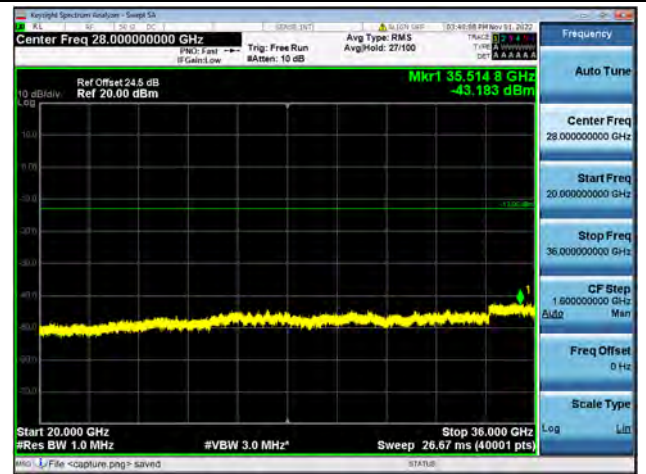

Band42-30M-20G / 15MHz / Mid CH / QPSK

Band42-20G-36G / 15MHz / Mid CH / QPSK

Band42-30M-20G / 15MHz / Mid CH / 16QAM

Band42-20G-36G / 15MHz / Mid CH / 16QAM

Band42-30M-20G / 15MHz / Mid CH / 64QAM

Band42-20G-36G / 15MHz / Mid CH / 64QAM