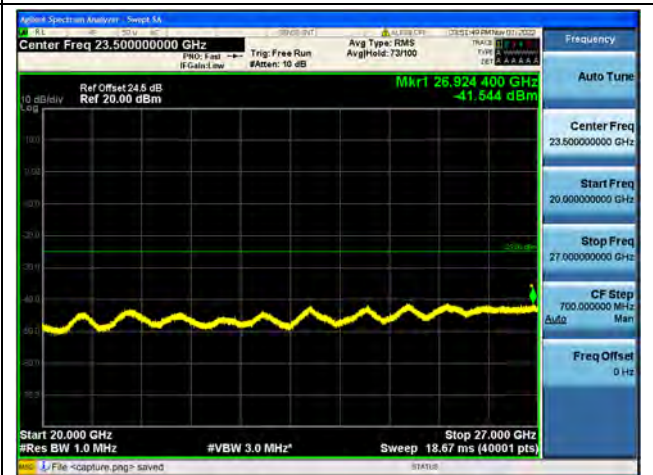

Band41-30M-20G / 15MHz / High CH / QPSK

Band41-20G-27G / 15MHz / High CH / QPSK

Band41-30M-20G / 15MHz / High CH / 16QAM

Band41-20G-27G / 15MHz / High CH / 16QAM

Band41-30M-20G / 15MHz / High CH / 64QAM

Band41-20G-27G / 15MHz / High CH / 64QAM