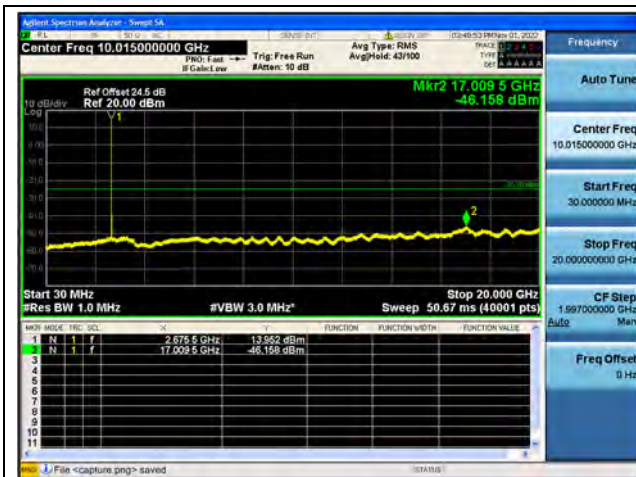

Band41-30M-20G / 15MHz / Mid CH / QPSK

Band41-20G-27G / 15MHz / Mid CH / QPSK

Band41-30M-20G / 15MHz / Mid CH / 16QAM

Band41-20G-27G / 15MHz / Mid CH / 16QAM

Band41-30M-20G / 15MHz / Mid CH / 64QAM

Band41-20G-27G / 15MHz / Mid CH / 64QAM