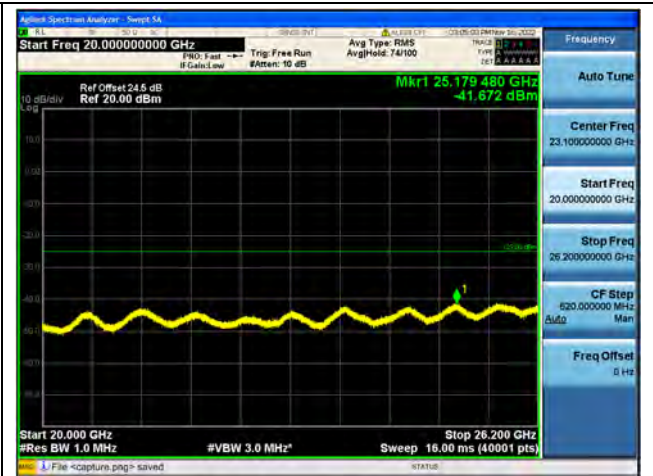

Band38-20G-26G / 10MHz / Low CH / 64QAM

Band38-20G-26G / 10MHz / Mid CH / QPSK