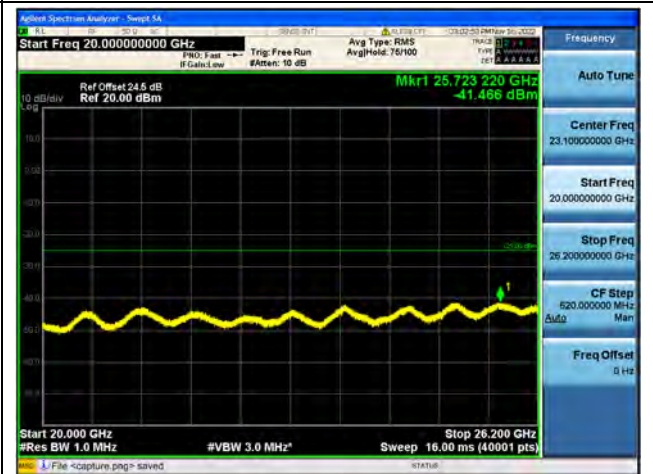

Band38-20G-26G / 5MHz / High CH / QPSK

Band38-20G-26G / 5MHz / High CH / 16QAM