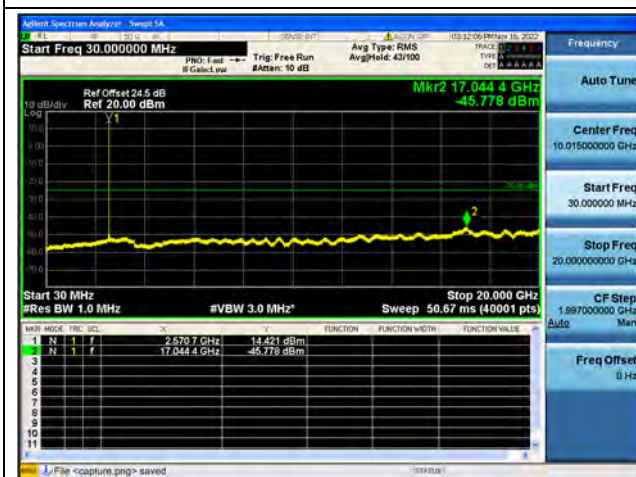

Band38-30M-20G / 20MHz / Low CH / QPSK

Band38-20G-26G / 20MHz / Low CH / QPSK

Band38-30M-20G / 20MHz / Low CH / 16QAM

Band38-20G-26G / 20MHz / Low CH / 16QAM

Band38-30M-20G / 20MHz / Low CH / 64QAM

Band38-20G-26G / 20MHz / Low CH / 64QAM