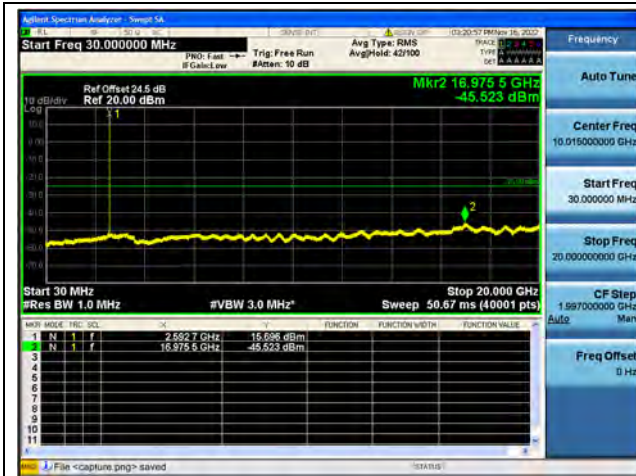

Band38-30M-20G / 5MHz / Low CH / QPSK

Band38-20G-26G / 5MHz / Low CH / QPSK

Band38-30M-20G / 5MHz / Low CH / 16QAM

Band38-20G-26G / 5MHz / Low CH / 16QAM

Band38-30M-20G / 5MHz / Low CH / 64QAM

Band38-20G-26G / 5MHz / Low CH / 64QAM