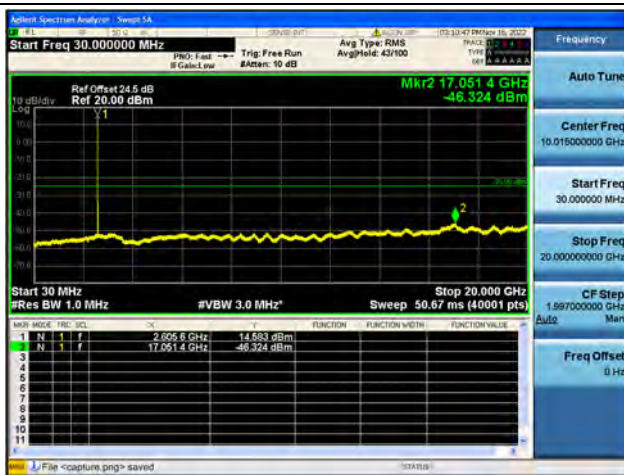

Band38-30M-20G / 15MHz / High CH / QPSK

Band38-20G-26G / 15MHz / High CH / QPSK

Band38-30M-20G / 15MHz / High CH / 16QAM

Band38-20G-26G / 15MHz / High CH / 16QAM

Band38-30M-20G / 15MHz / High CH / 64QAM

Band38-20G-26G / 15MHz / High CH / 64QAM