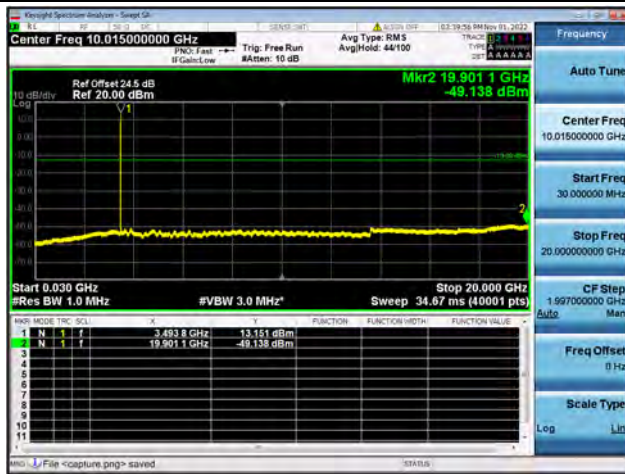

Band42-30M-20G / 15MHz / Mid CH / QPSK

Band42-20G-36G / 15MHz / Mid CH / QPSK

Band42-30M-20G / 15MHz / Mid CH / 16QAM

Band42-20G-36G / 15MHz / Mid CH / 16QAM

Band42-30M-20G / 15MHz / Mid CH / 64QAM

Band42-20G-36G / 15MHz / Mid CH / 64QAM