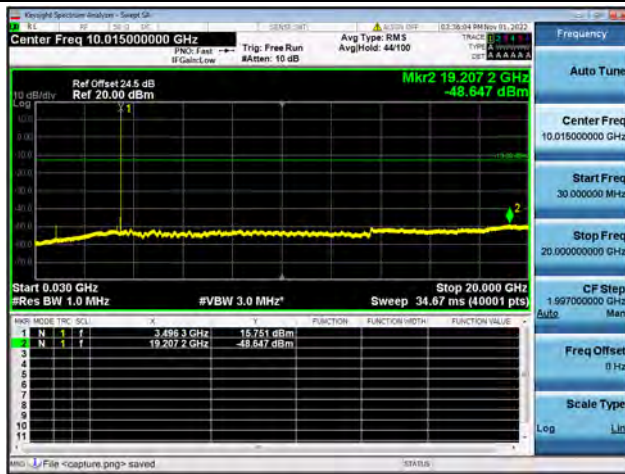

Band42-30M-20G / 10MHz / Mid CH / QPSK

Band42-20G-36G / 10MHz / Mid CH / QPSK

Band42-30M-20G / 10MHz / Mid CH / 16QAM

Band42-20G-36G / 10MHz / Mid CH / 16QAM

Band42-30M-20G / 10MHz / Mid CH / 64QAM

Band42-20G-36G / 10MHz / Mid CH / 64QAM