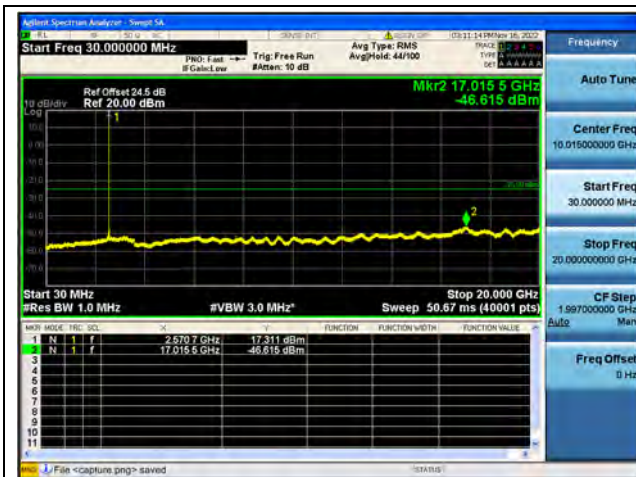

Band38-30M-20G / 15MHz / High CH / QPSK

Band38-20G-26G / 15MHz / High CH / QPSK

Band38-30M-20G / 15MHz / High CH / 16QAM

Band38-20G-26G / 15MHz / High CH / 16QAM

Band38-30M-20G / 15MHz / High CH / 64QAM

Band38-20G-26G / 15MHz / High CH / 64QAM