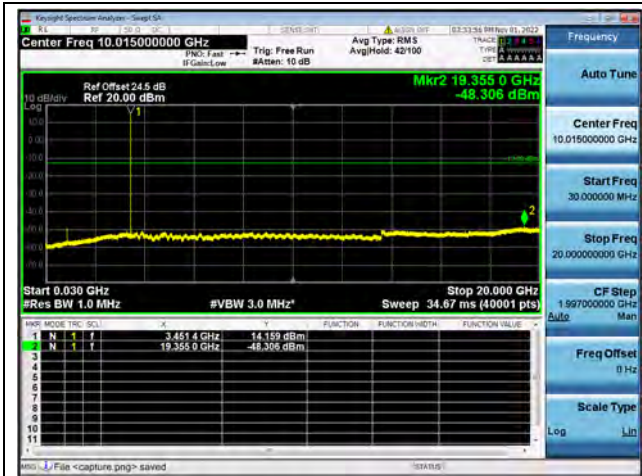

Band42-30M-20G / 5MHz / High CH / QPSK

Band42-20G-36G / 5MHz / High CH / QPSK

Band42-30M-20G / 5MHz / High CH / 16QAM

Band42-20G-36G / 5MHz / High CH / 16QAM

Band42-30M-20G / 5MHz / High CH / 64QAM

Band42-20G-36G / 5MHz / High CH / 64QAM