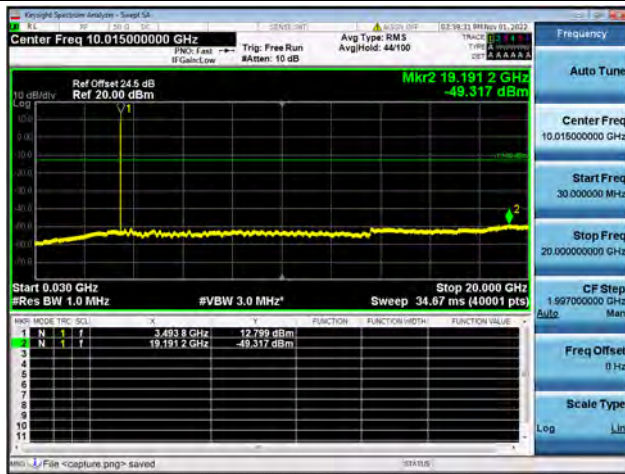

Band42-30M-20G / 15MHz / Mid CH / QPSK

Band42-30M-20G / 15MHz / Mid CH / 16QAM