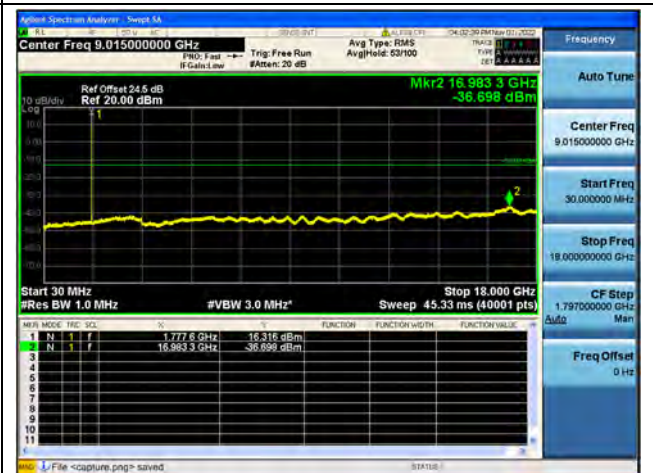

Band66 / 3MHz / High CH / QPSK

Band66 / 3MHz / High CH / 64QAM