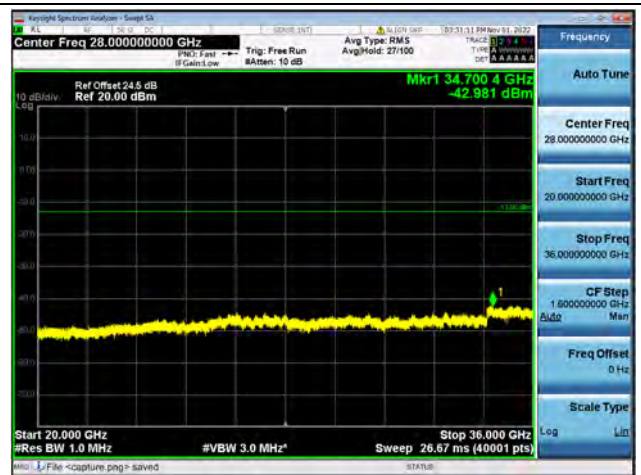

Band42-30M-20G / 5MHz / Low CH / QPSK

Band42-20G-36G / 5MHz / Low CH / QPSK

Band42-30M-20G / 5MHz / Low CH / 16QAM

Band42-20G-36G / 5MHz / Low CH / 16QAM

Band42-30M-20G / 5MHz / Low CH / 64QAM

Band42-20G-36G / 5MHz / Low CH / 64QAM