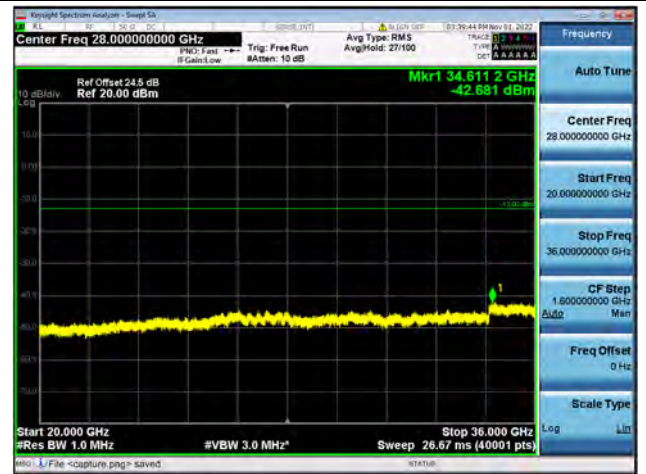

Band42-20G-36G / 15MHz / Mid CH / QPSK

Band42-20G-36G / 15MHz / Mid CH / 16QAM