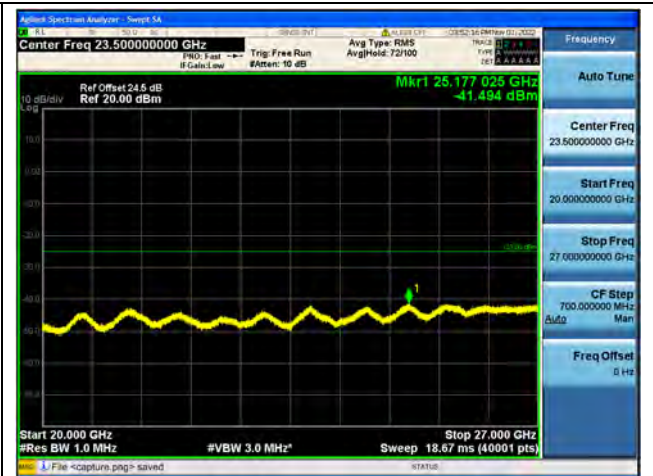

Band41-20G-27G / 15MHz / High CH / 64QAM

Band41-20G-27G / 20MHz / Low CH / QPSK