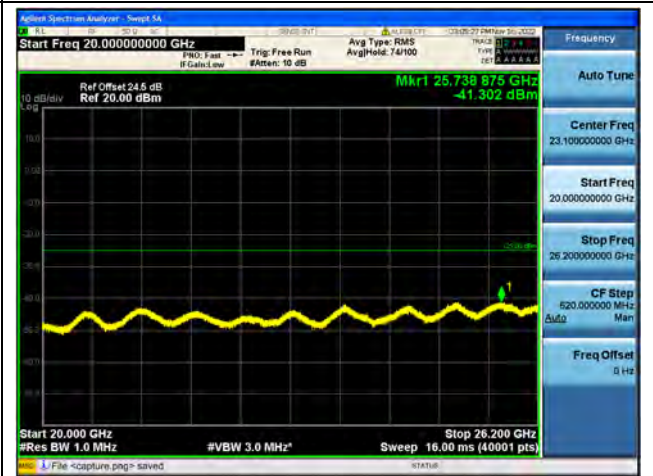

Band38-20G-26G / 10MHz / Mid CH / QPSK

Band38-20G-26G / 10MHz / Mid CH / 16QAM