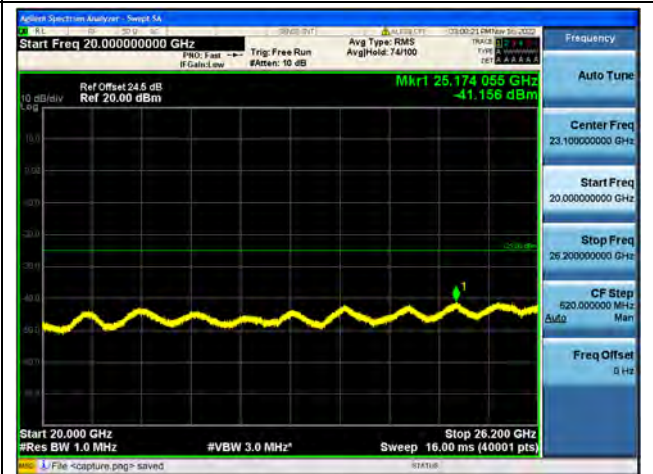

Band38-30M-20G / 5MHz / Low CH / QPSK

Band38-20G-26G / 5MHz / Low CH / QPSK

Band38-30M-20G / 5MHz / Low CH / 16QAM

Band38-20G-26G / 5MHz / Low CH / 16QAM

Band38-30M-20G / 5MHz / Low CH / 64QAM

Band38-20G-26G / 5MHz / Low CH / 64QAM