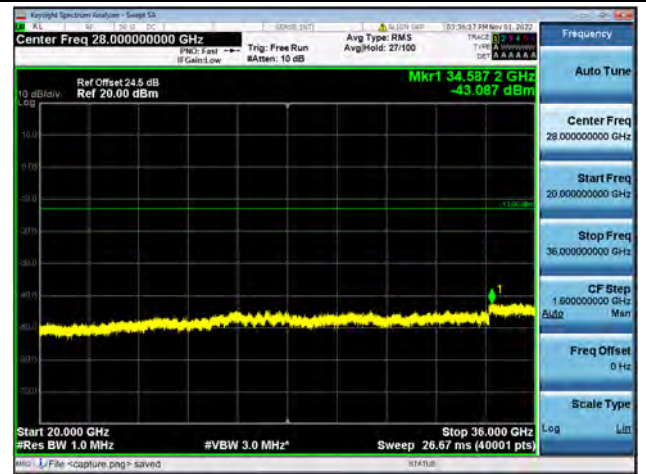

Band42-30M-20G / 10MHz / Mid CH / QPSK

Band42-20G-36G / 10MHz / Mid CH / QPSK

Band42-30M-20G / 10MHz / Mid CH / 16QAM

Band42-20G-36G / 10MHz / Mid CH / 16QAM

Band42-30M-20G / 10MHz / Mid CH / 64QAM

Band42-20G-36G / 10MHz / Mid CH / 64QAM