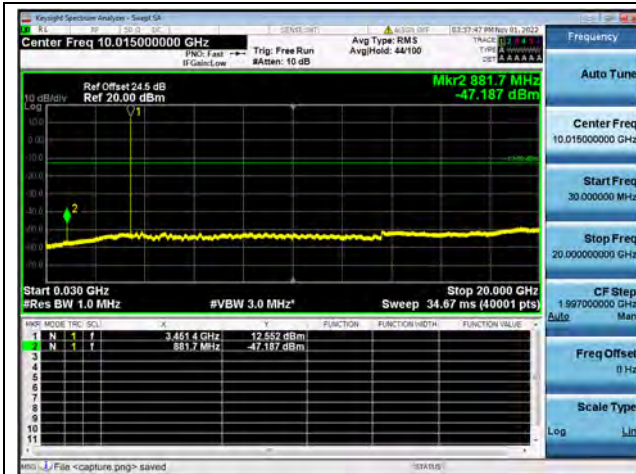

Band42-30M-20G / 10MHz / High CH / QPSK

Band42-20G-36G / 10MHz / High CH / QPSK

Band42-30M-20G / 10MHz / High CH / 16QAM

Band42-20G-36G / 10MHz / High CH / 16QAM

Band42-30M-20G / 10MHz / High CH / 64QAM

Band42-20G-36G / 10MHz / High CH / 64QAM