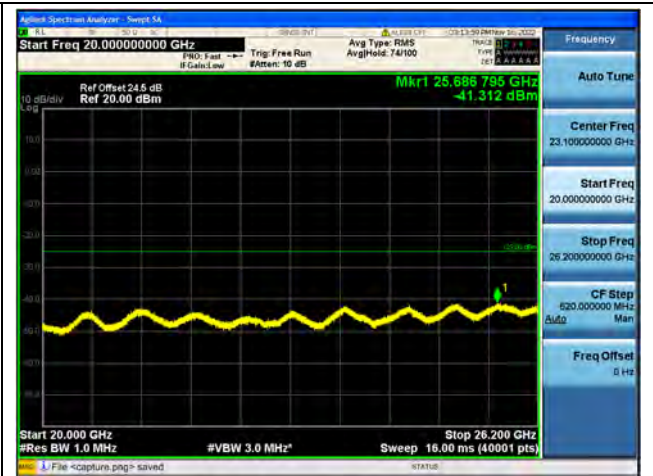

Band38-20G-26G / 20MHz / Mid CH / 64QAM

Band38-20G-26G / 20MHz / High CH / QPSK