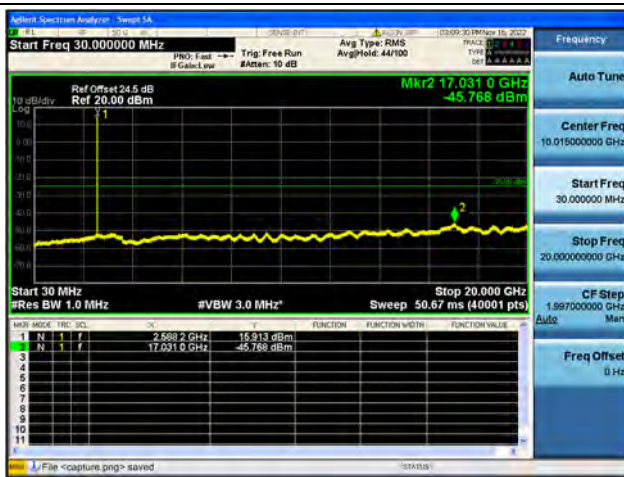

Band38-30M-20G / 15MHz / Mid CH / QPSK

Band38-20G-26G / 15MHz / Mid CH / QPSK

Band38-30M-20G / 15MHz / Mid CH / 16QAM

Band38-20G-26G / 15MHz / Mid CH / 16QAM

Band38-30M-20G / 15MHz / Mid CH / 64QAM

Band38-20G-26G / 15MHz / Mid CH / 64QAM