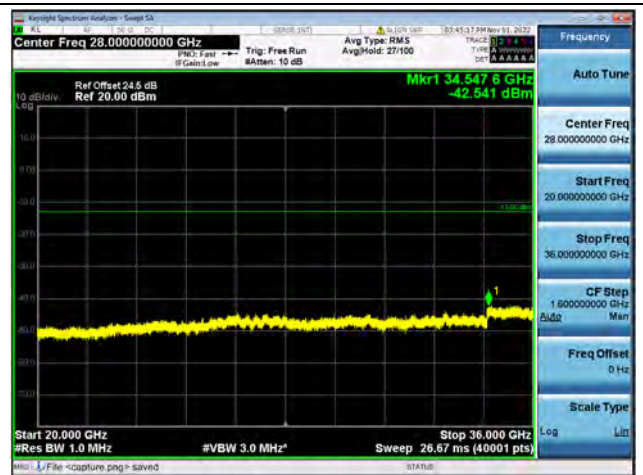

Band42-30M-20G / 20MHz / High CH / QPSK

Band42-20G-36G / 20MHz / High CH / QPSK

Band42-30M-20G / 20MHz / High CH / 16QAM

Band42-20G-36G / 20MHz / High CH / 16QAM

Band42-30M-20G / 20MHz / High CH / 64QAM

Band42-20G-36G / 20MHz / High CH / 64QAM