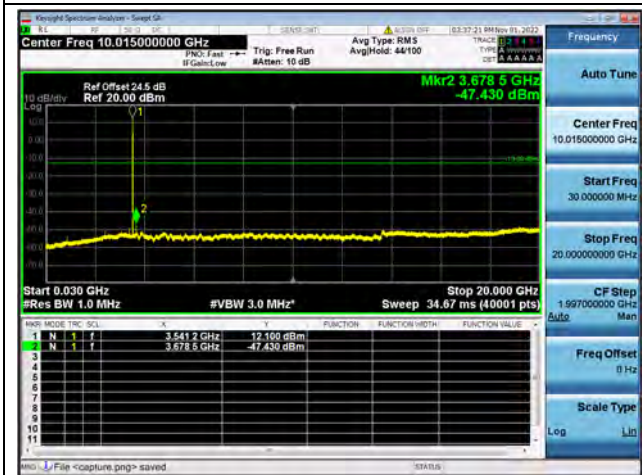

Band42-30M-20G / 10MHz / High CH / QPSK

Band42-20G-36G / 10MHz / High CH / QPSK

Band42-30M-20G / 10MHz / High CH / 16QAM

Band42-20G-36G / 10MHz / High CH / 16QAM

Band42-30M-20G / 10MHz / High CH / 64QAM

Band42-20G-36G / 10MHz / High CH / 64QAM