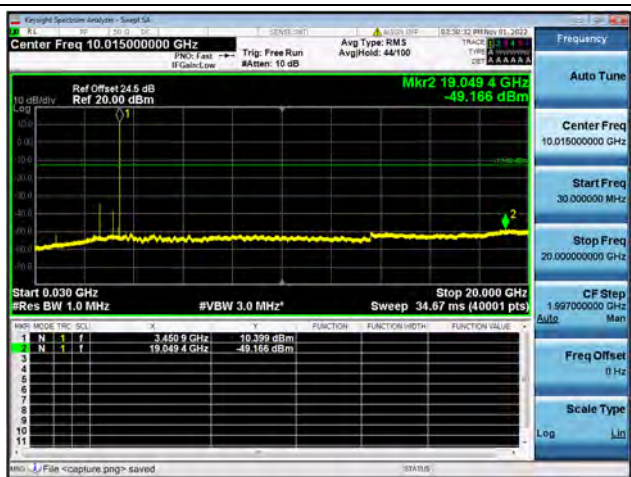

Band42-30M-20G / 5MHz / Low CH / QPSK

Band42-30M-20G / 5MHz / Low CH / 16QAM