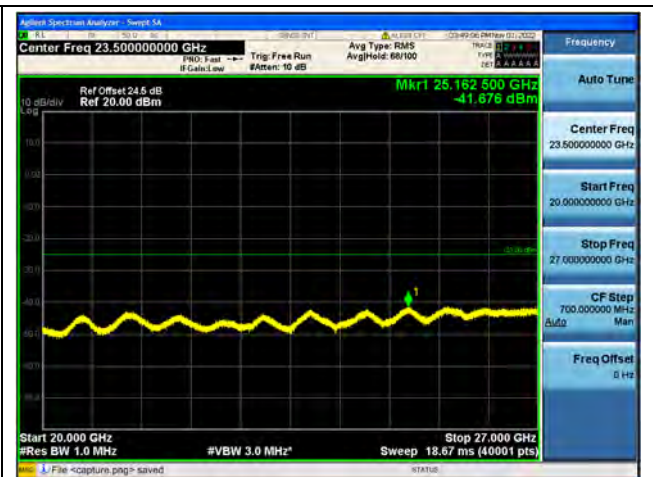

Band41-20G-27G / 15MHz / Mid CH / 64QAM

Band41-20G-27G / 15MHz / High CH / QPSK