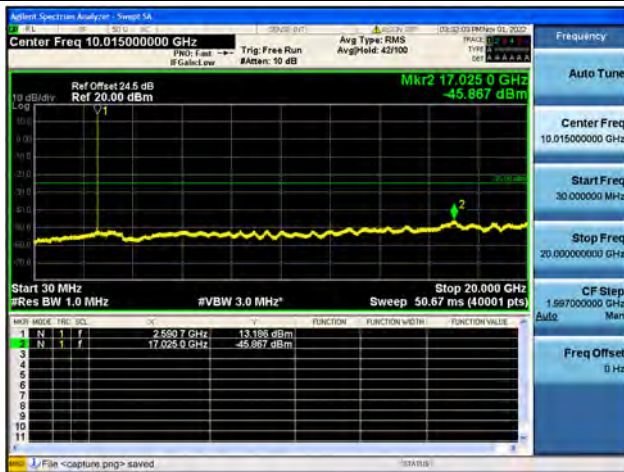

Band41-30M-20G / 5MHz / Mid CH / QPSK

Band41-30M-20G / 5MHz / Mid CH / 16QAM