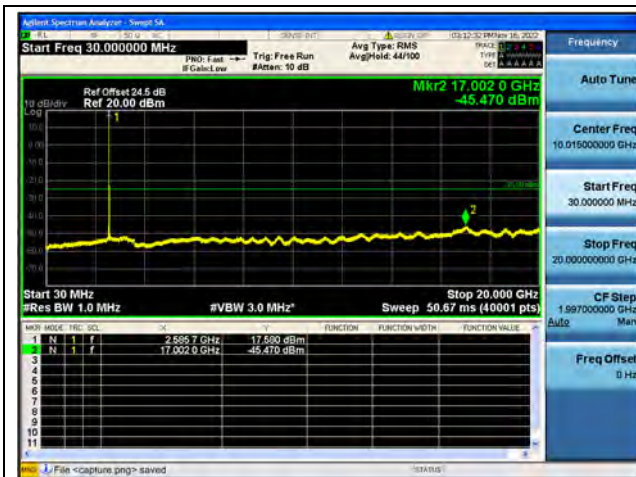

Band38-30M-20G / 20MHz / Low CH / QPSK

Band38-20G-26G / 20MHz / Low CH / QPSK

Band38-30M-20G / 20MHz / Low CH / 16QAM

Band38-20G-26G / 20MHz / Low CH / 16QAM

Band38-30M-20G / 20MHz / Low CH / 64QAM

Band38-20G-26G / 20MHz / Low CH / 64QAM