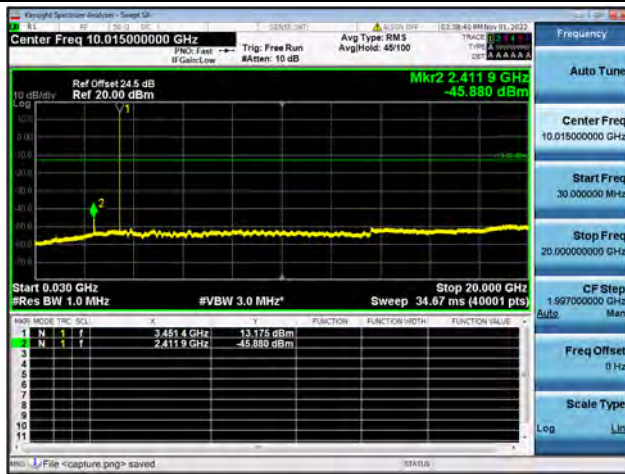

Band42-30M-20G / 15MHz / Low CH / QPSK

Band42-20G-36G / 15MHz / Low CH / QPSK

Band42-30M-20G / 15MHz / Low CH / 16QAM

Band42-20G-36G / 15MHz / Low CH / 16QAM

Band42-30M-20G / 15MHz / Low CH / 64QAM

Band42-20G-36G / 15MHz / Low CH / 64QAM