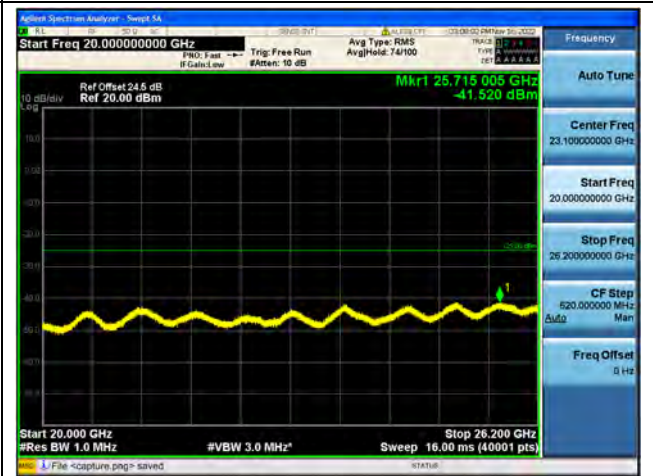

Band38-20G-26G / 15MHz / Low CH / QPSK

Band38-20G-26G / 15MHz / Low CH / 16QAM