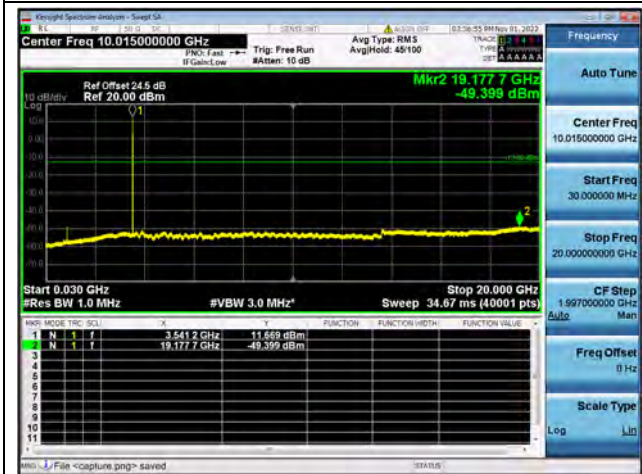

Band42-30M-20G / 10MHz / High CH / QPSK

Band42-30M-20G / 10MHz / High CH / 16QAM