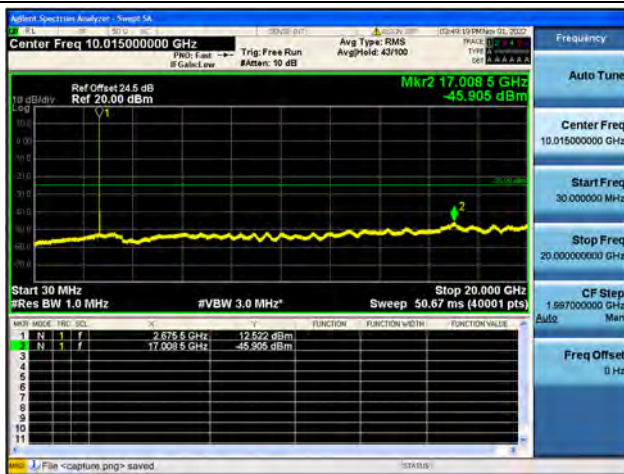

Band41-30M-20G / 15MHz / High CH / QPSK

Band41-30M-20G / 15MHz / High CH / 16QAM