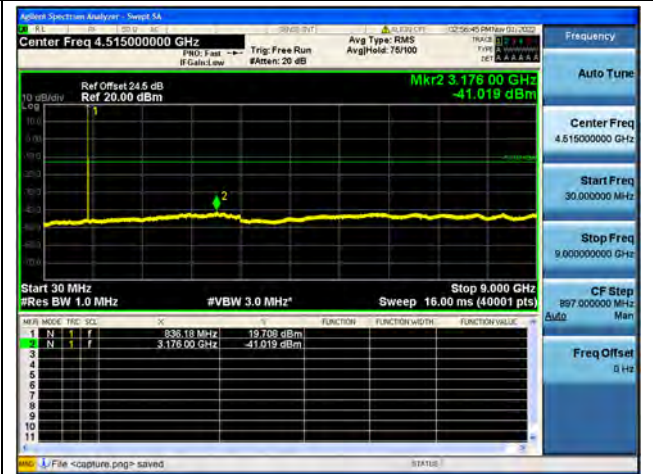

Band26Part22 / 1.4MHz / Low CH / 16QAM

Band26Part22 / 1.4MHz / Mid CH / QPSK