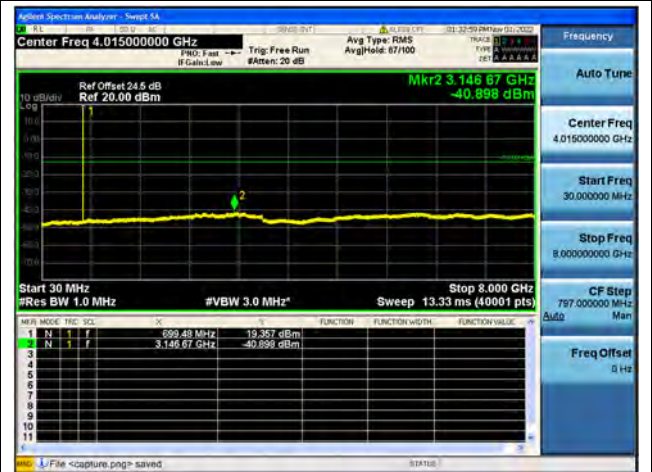

Band12 / 1.4MHz / High CH / 16QAM

Band12 / 3MHz / Low CH / QPSK