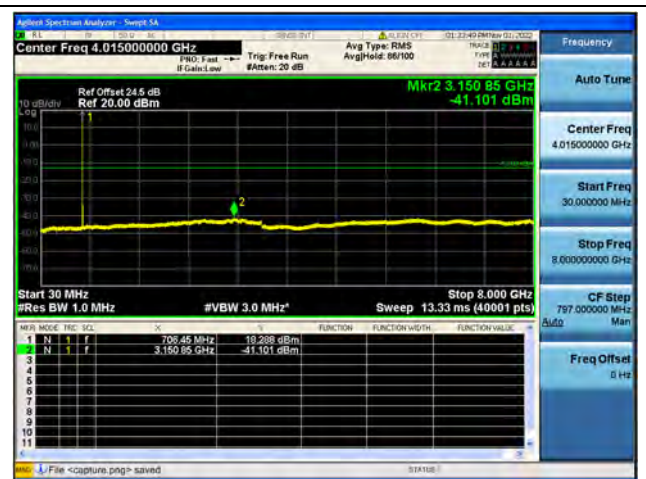

Band12 / 1.4MHz / High CH / QPSK

Band12 / 1.4MHz / High CH / 16QAM

Band12 / 1.4MHz / High CH / 64QAM

Band12 / 3MHz / Low CH / QPSK

Band12 / 3MHz / Low CH / 16QAM

Band12 / 3MHz / Low CH / 64QAM

Band12 / 3MHz / Mid CH / QPSK