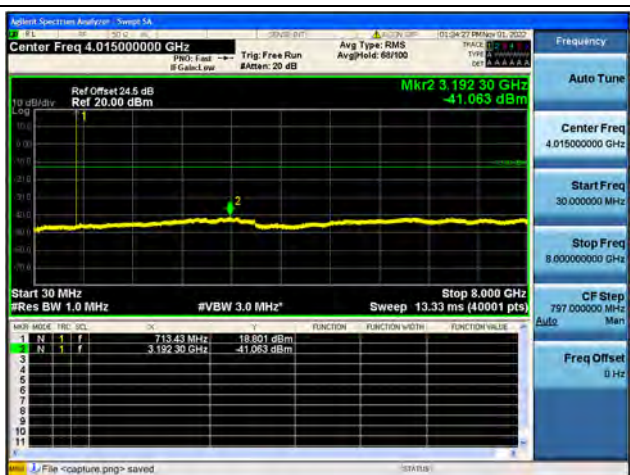

Band12 / 3MHz / Mid CH / 64QAM

Band12 / 3MHz / High CH / 16QAM