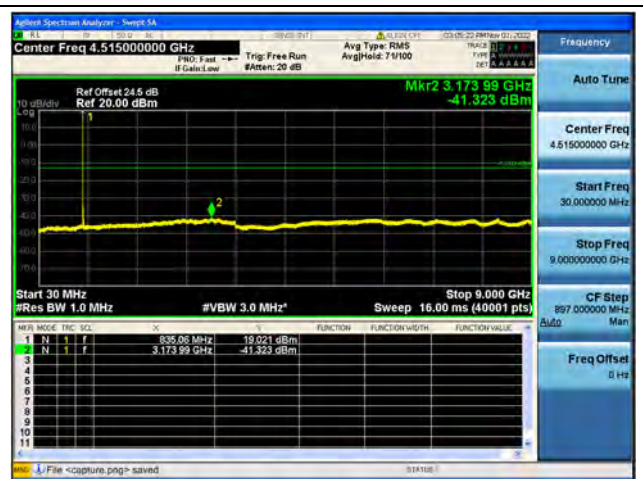

Band26Part22 / 15MHz / Mid CH / 64QAM

Band26Part22 / 15MHz / High CH / 16QAM