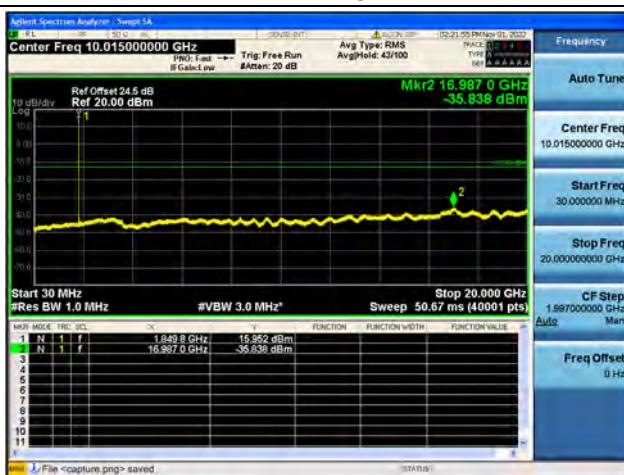

Band25 / 1.4MHz / High CH / 64QAM

Band25 / 3MHz / Low CH / 16QAM