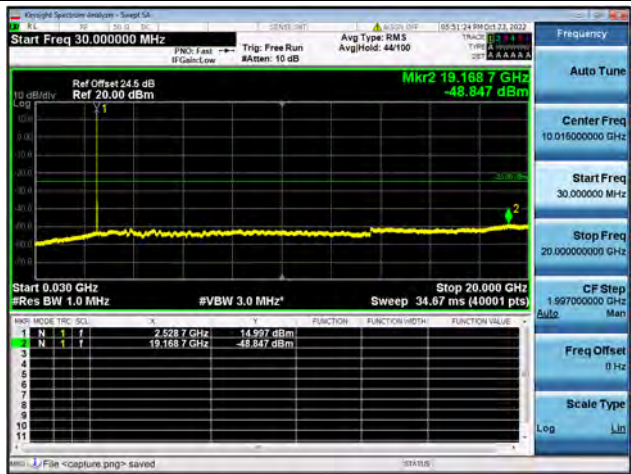

Band7-20G-26G / 15MHz / Low CH / 64QAM

Band7-30M-20G / 15MHz / Mid CH / QPSK

Band7-20G-26G / 15MHz / Mid CH / QPSK

Band7-30M-20G / 15MHz / Mid CH / 16QAM

Band7-20G-26G / 15MHz / Mid CH / 16QAM

Band7-30M-20G / 15MHz / Mid CH / 64QAM