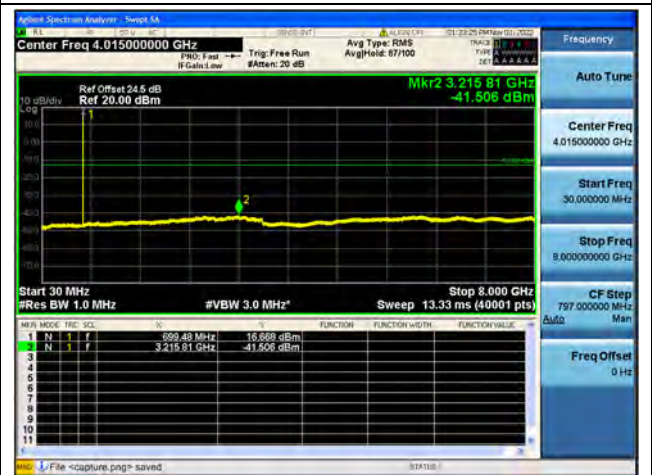

Band12 / 1.4MHz / High CH / QPSK

Band12 / 1.4MHz / High CH / 16QAM

Band12 / 1.4MHz / High CH / 64QAM

Band12 / 3MHz / Low CH / QPSK

Band12 / 3MHz / Low CH / 16QAM

Band12 / 3MHz / Low CH / 64QAM

Band12 / 3MHz / Mid CH / QPSK