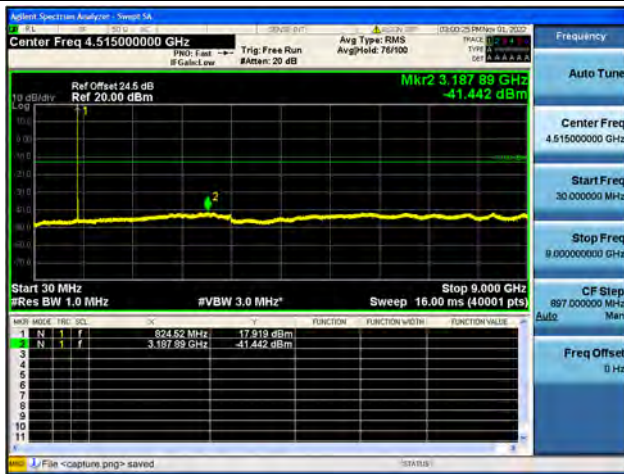

Band26Part22 / 3MHz / Mid CH / 64QAM

Band26Part22 / 3MHz / High CH / QPSK

Band26Part22 / 3MHz / High CH / 16QAM

Band26Part22 / 3MHz / High CH / 64QAM

Band26Part22 / 5MHz / Low CH / QPSK

Band26Part22 / 5MHz / Low CH / 16QAM