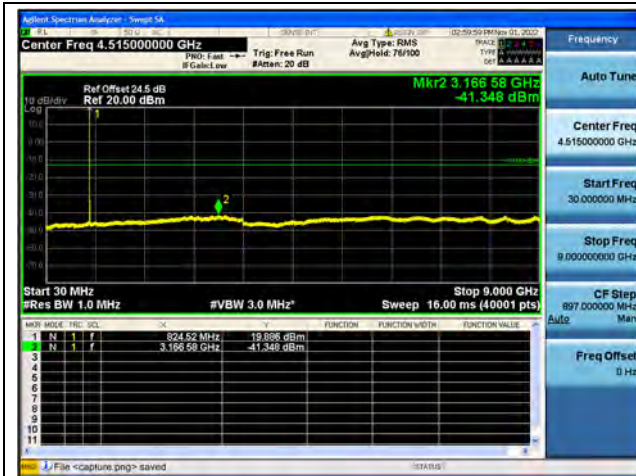

Band26Part22 / 3MHz / Mid CH / 64QAM

Band26Part22 / 3MHz / High CH / QPSK

Band26Part22 / 3MHz / High CH / 16QAM

Band26Part22 / 3MHz / High CH / 64QAM

Band26Part22 / 5MHz / Low CH / QPSK

Band26Part22 / 5MHz / Low CH / 16QAM