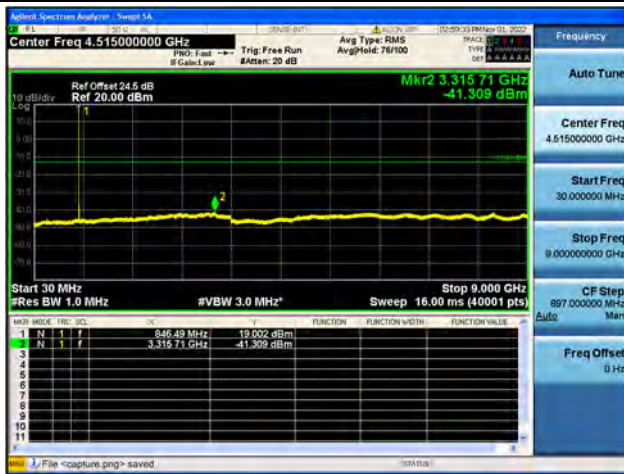

Band26Part22 / 3MHz / Mid CH / 64QAM

Band26Part22 / 3MHz / High CH / 16QAM