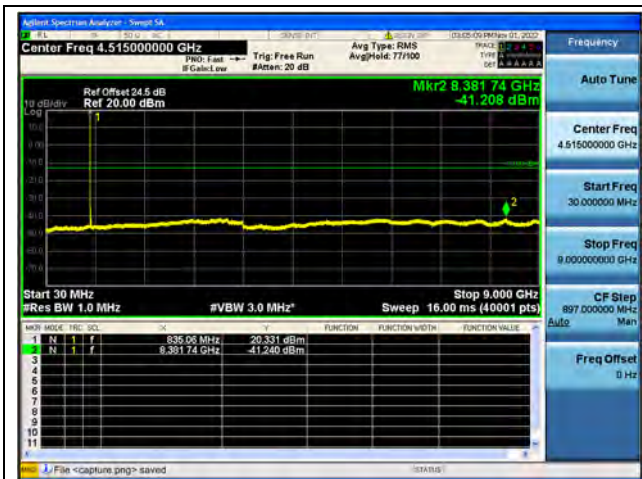

Band26Part22 / 15MHz / High CH / QPSK