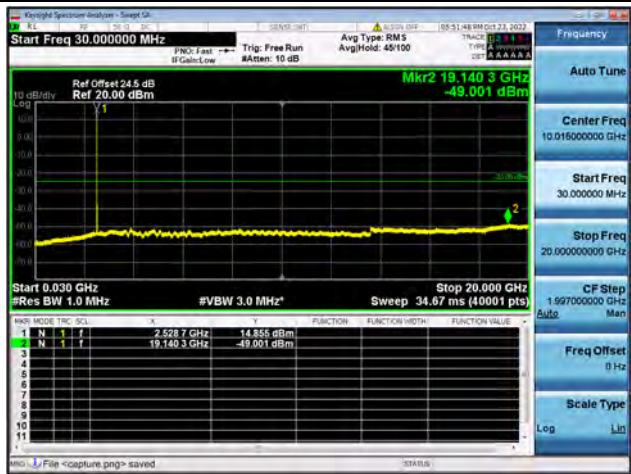

Band7-20G-26G / 15MHz / Low CH / 64QAM

Band7-30M-20G / 15MHz / Mid CH / QPSK

Band7-20G-26G / 15MHz / Mid CH / QPSK

Band7-30M-20G / 15MHz / Mid CH / 16QAM

Band7-20G-26G / 15MHz / Mid CH / 16QAM

Band7-30M-20G / 15MHz / Mid CH / 64QAM