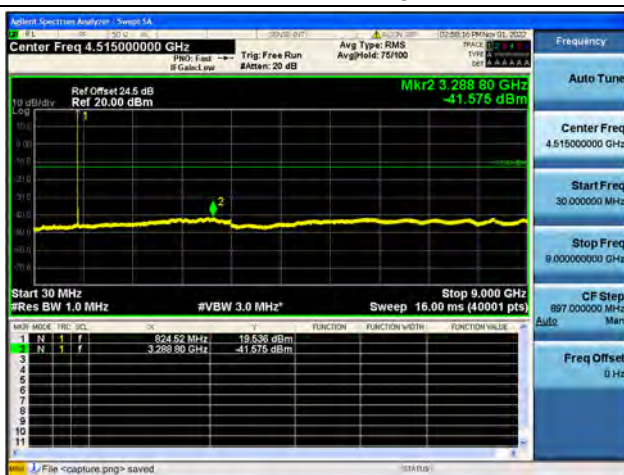

Band26Part22 / 1.4MHz / High CH / 64QAM

Band26Part22 / 3MHz / Low CH / 16QAM