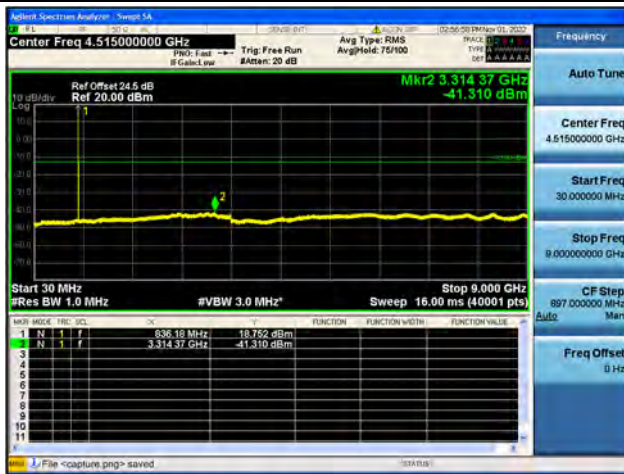

Band26Part22 / 1.4MHz / Low CH / 64QAM

Band26Part22 / 1.4MHz / Mid CH / 16QAM