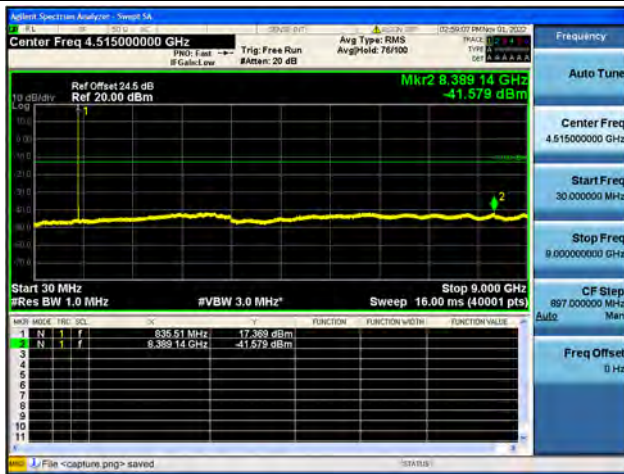

Band26Part22 / 1.4MHz / High CH / 64QAM

Band26Part22 / 3MHz / Low CH / QPSK

Band26Part22 / 3MHz / Low CH / 16QAM

Band26Part22 / 3MHz / Low CH / 64QAM

Band26Part22 / 3MHz / Mid CH / QPSK

Band26Part22 / 3MHz / Mid CH / 16QAM