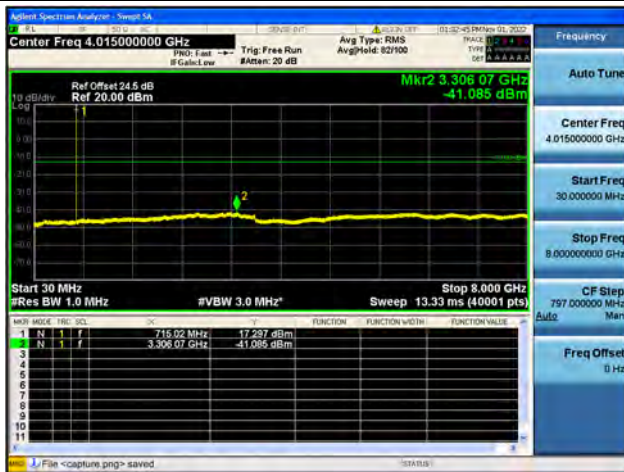

Band12 / 1.4MHz / High CH / QPSK

Band12 / 1.4MHz / High CH / 64QAM