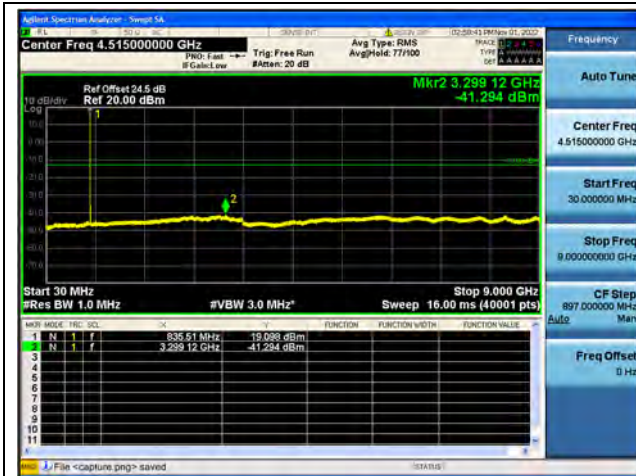

Band26Part22 / 1.4MHz / High CH / 64QAM

Band26Part22 / 3MHz / Low CH / QPSK

Band26Part22 / 3MHz / Low CH / 16QAM

Band26Part22 / 3MHz / Low CH / 64QAM

Band26Part22 / 3MHz / Mid CH / QPSK

Band26Part22 / 3MHz / Mid CH / 16QAM