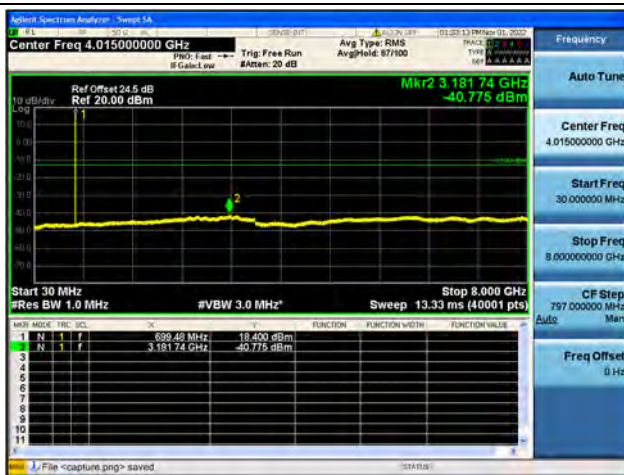

Band12 / 1.4MHz / High CH / QPSK

Band12 / 1.4MHz / High CH / 16QAM

Band12 / 1.4MHz / High CH / 64QAM

Band12 / 3MHz / Low CH / QPSK

Band12 / 3MHz / Low CH / 16QAM

Band12 / 3MHz / Low CH / 64QAM

Band12 / 3MHz / Mid CH / QPSK