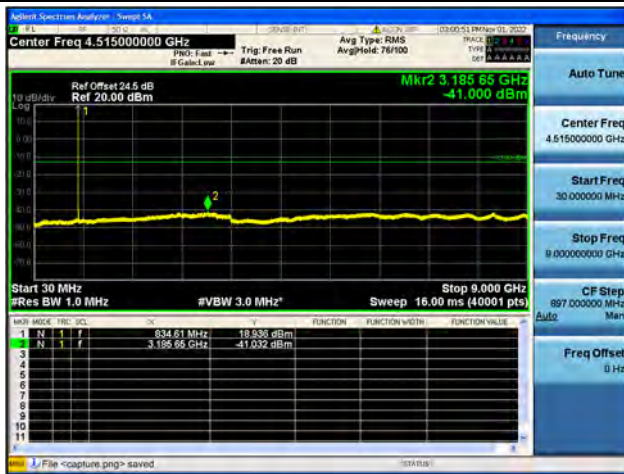

Band26Part22 / 5MHz / Low CH / 64QAM

Band26Part22 / 5MHz / Mid CH / 16QAM