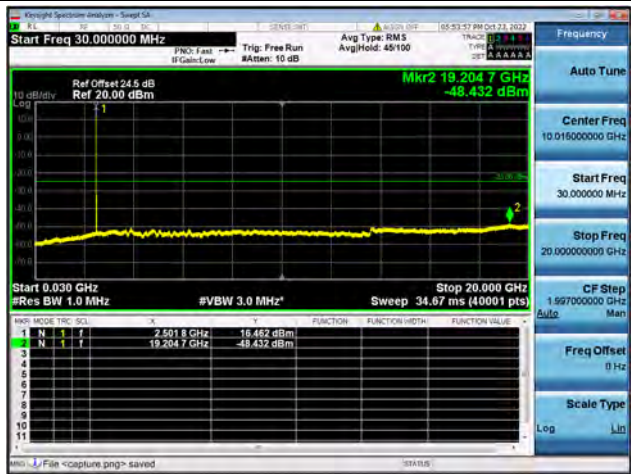

Band7-20G-26G / 15MHz / High CH / 64QAM

Band7-30M-20G / 20MHz / Low CH / QPSK

Band7-20G-26G / 20MHz / Low CH / QPSK

Band7-30M-20G / 20MHz / Low CH / 16QAM

Band7-20G-26G / 20MHz / Low CH / 16QAM

Band7-30M-20G / 20MHz / Low CH / 64QAM