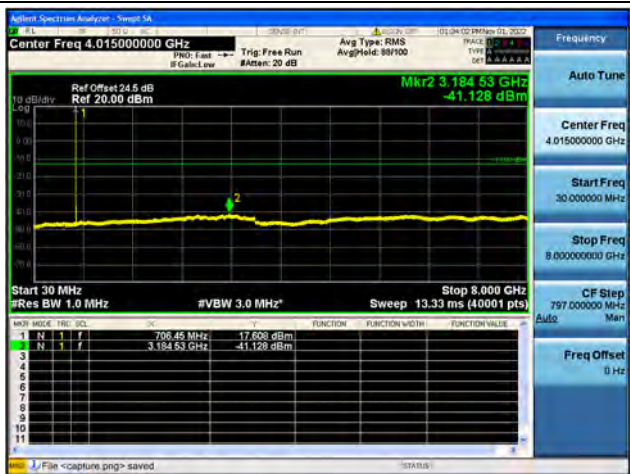

Band12 / 3MHz / Mid CH / QPSK

Band12 / 3MHz / Mid CH / 64QAM