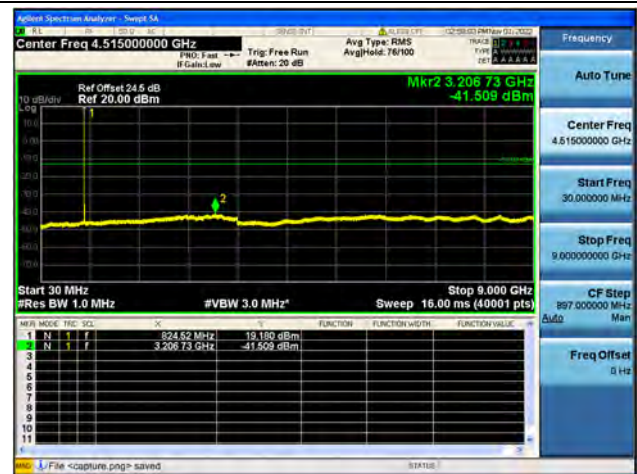

Band26Part22 / 1.4MHz / High CH / 16QAM

Band26Part22 / 3MHz / Low CH / QPSK