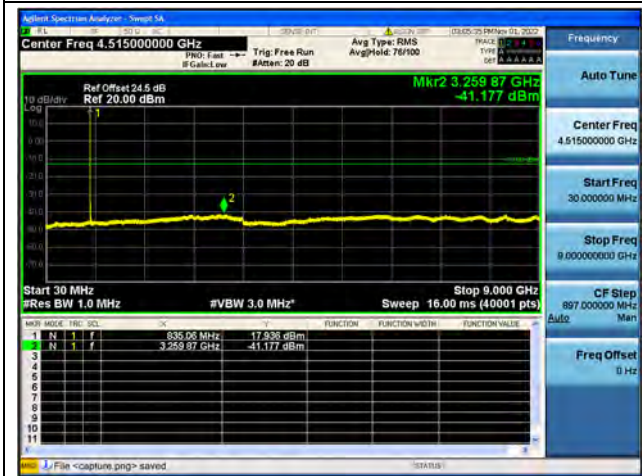

Band26Part22 / 15MHz / High CH / 64QAM