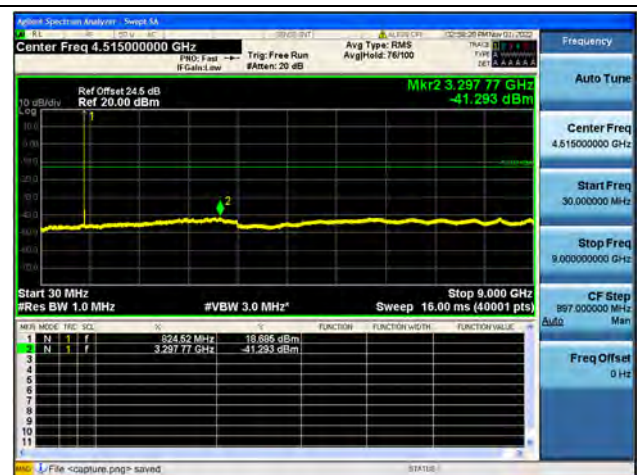

Band26Part22 / 3MHz / Low CH / QPSK

Band26Part22 / 3MHz / Low CH / 64QAM