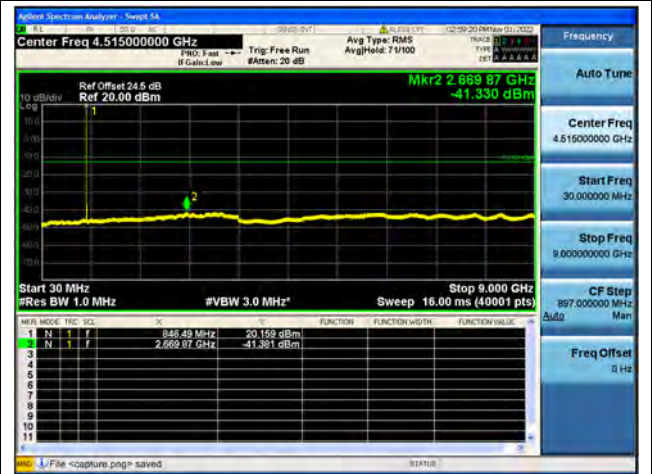

Band26Part22 / 3MHz / Mid CH / 16QAM

Band26Part22 / 3MHz / High CH / QPSK