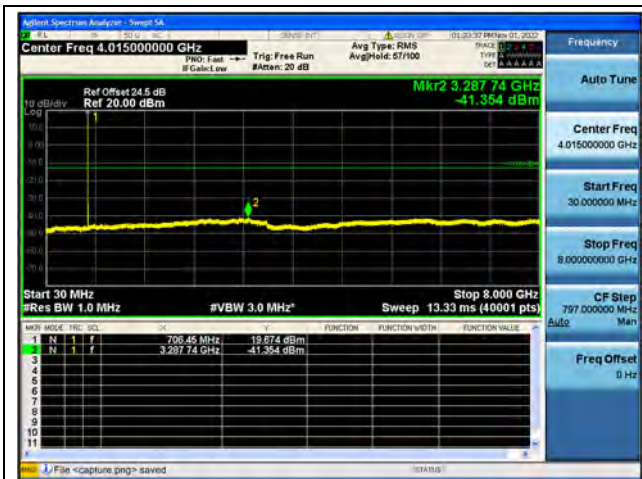

Band12 / 1.4MHz / High CH / QPSK

Band12 / 1.4MHz / High CH / 16QAM

Band12 / 1.4MHz / High CH / 64QAM

Band12 / 3MHz / Low CH / QPSK

Band12 / 3MHz / Low CH / 16QAM

Band12 / 3MHz / Low CH / 64QAM

Band12 / 3MHz / Mid CH / QPSK