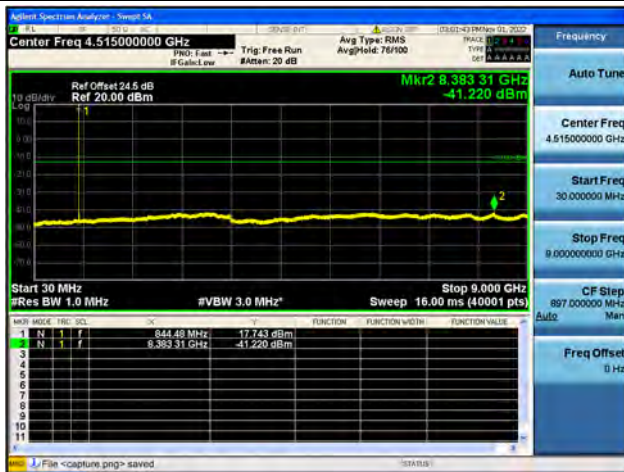

Band26Part22 / 5MHz / Low CH / 64QAM

Band26Part22 / 5MHz / Mid CH / QPSK

Band26Part22 / 5MHz / Mid CH / 16QAM

Band26Part22 / 5MHz / Mid CH / 64QAM

Band26Part22 / 5MHz / High CH / QPSK

Band26Part22 / 5MHz / High CH / 16QAM