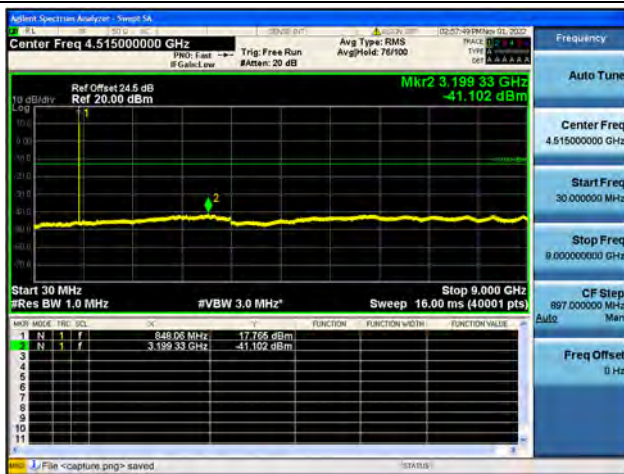

Band26Part22 / 1.4MHz / Low CH / 64QAM

Band26Part22 / 1.4MHz / Mid CH / QPSK

Band26Part22 / 1.4MHz / Mid CH / 16QAM

Band26Part22 / 1.4MHz / Mid CH / 64QAM

Band26Part22 / 1.4MHz / High CH / QPSK

Band26Part22 / 1.4MHz / High CH / 16QAM