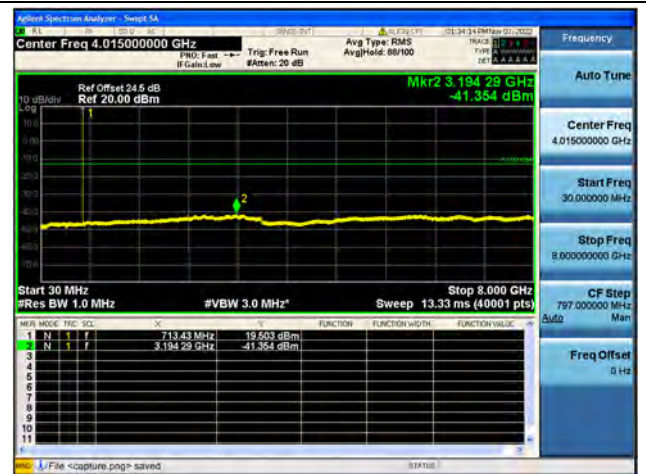

Band12 / 3MHz / Mid CH / 16QAM

Band12 / 3MHz / High CH / QPSK