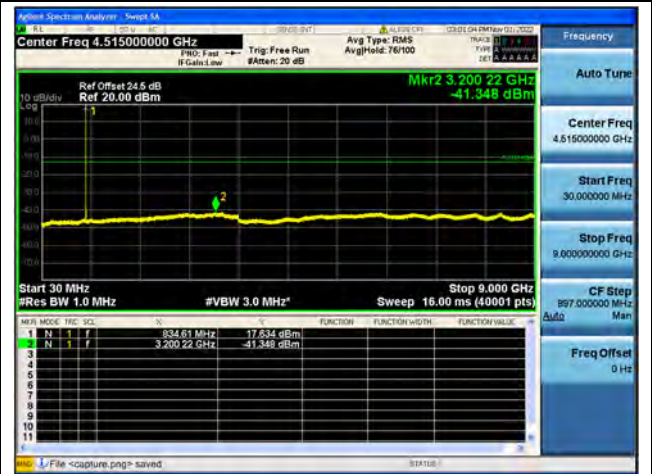

Band26Part22 / 5MHz / Mid CH / QPSK

Band26Part22 / 5MHz / Mid CH / 64QAM