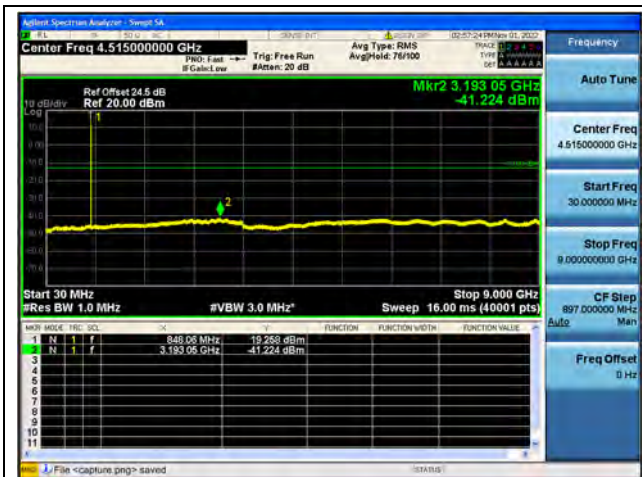

Band26Part22 / 1.4MHz / Low CH / 64QAM

Band26Part22 / 1.4MHz / Mid CH / QPSK

Band26Part22 / 1.4MHz / Mid CH / 16QAM

Band26Part22 / 1.4MHz / Mid CH / 64QAM

Band26Part22 / 1.4MHz / High CH / QPSK

Band26Part22 / 1.4MHz / High CH / 16QAM