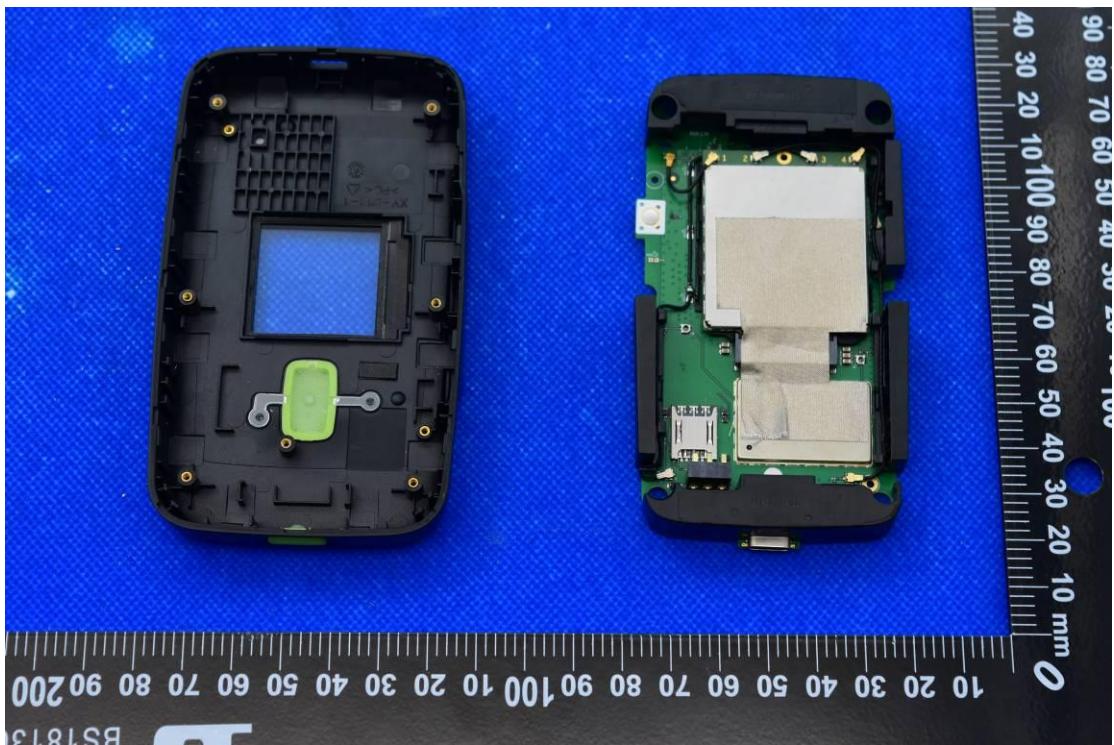

FCC ID: 2ALZM-RA312

Internal Photos

1. EUT uncover view

2. Antenna view