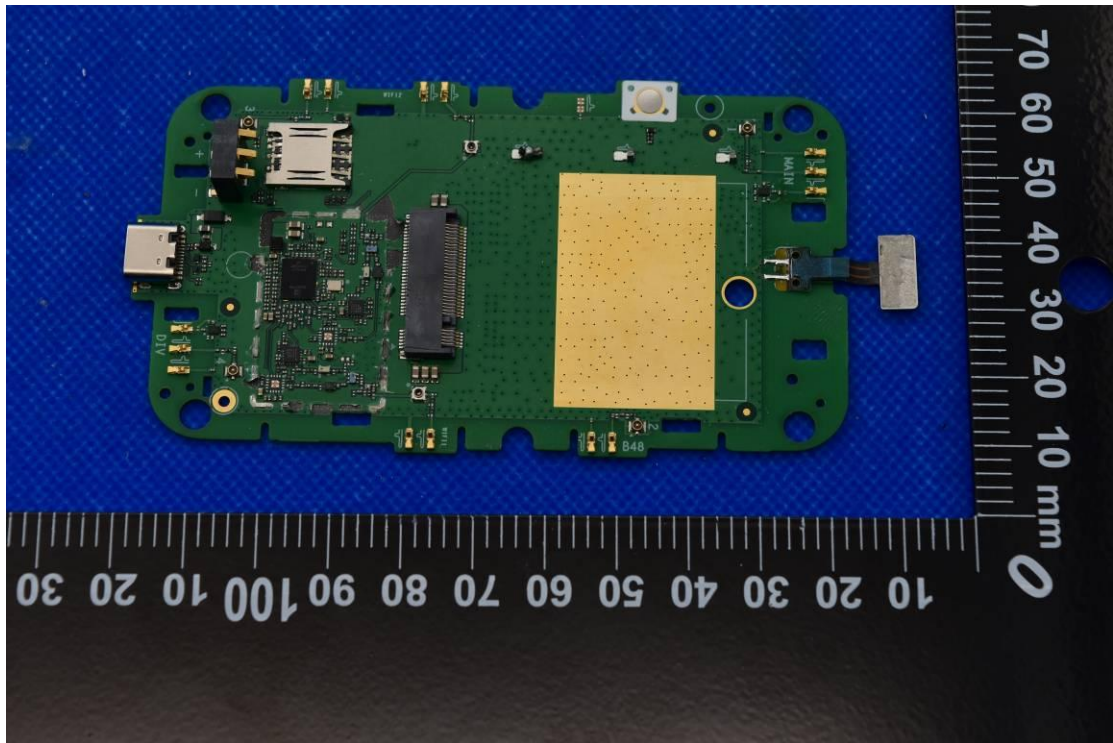

FCC ID: 2ALZM-RA312

Internal Photos

1. EUT uncover view

2. Antenna view