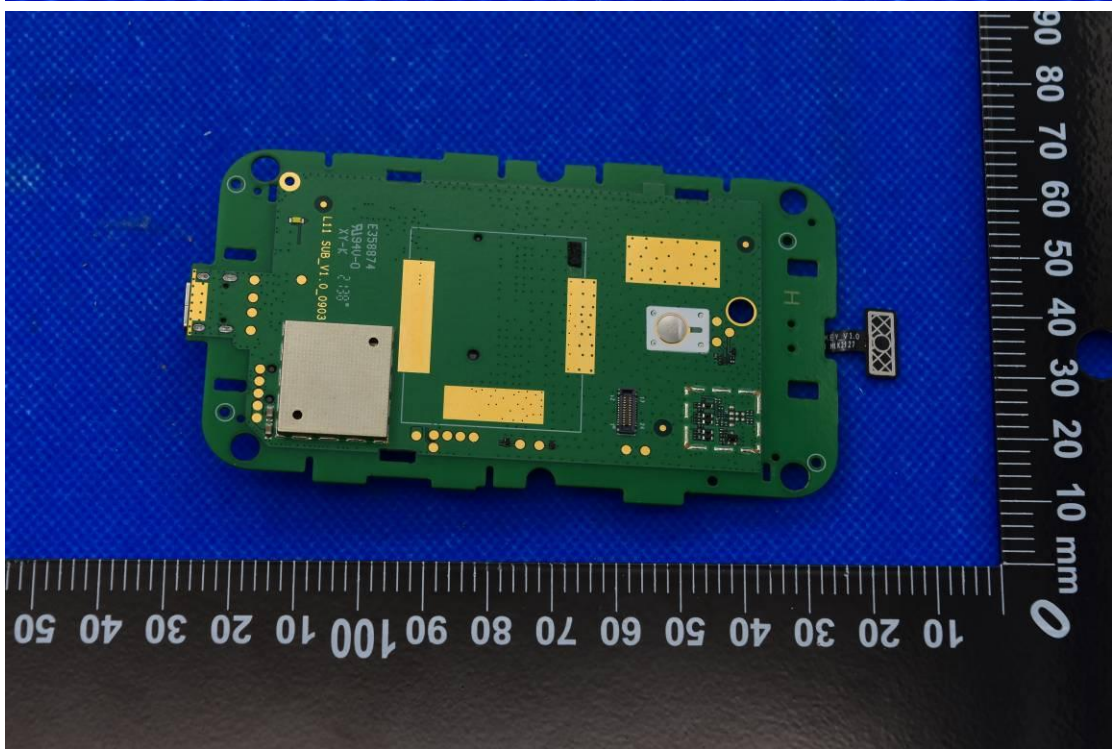

FCC ID: 2ALZM-RA312

Internal Photos

1. EUT uncover view

2. Antenna view