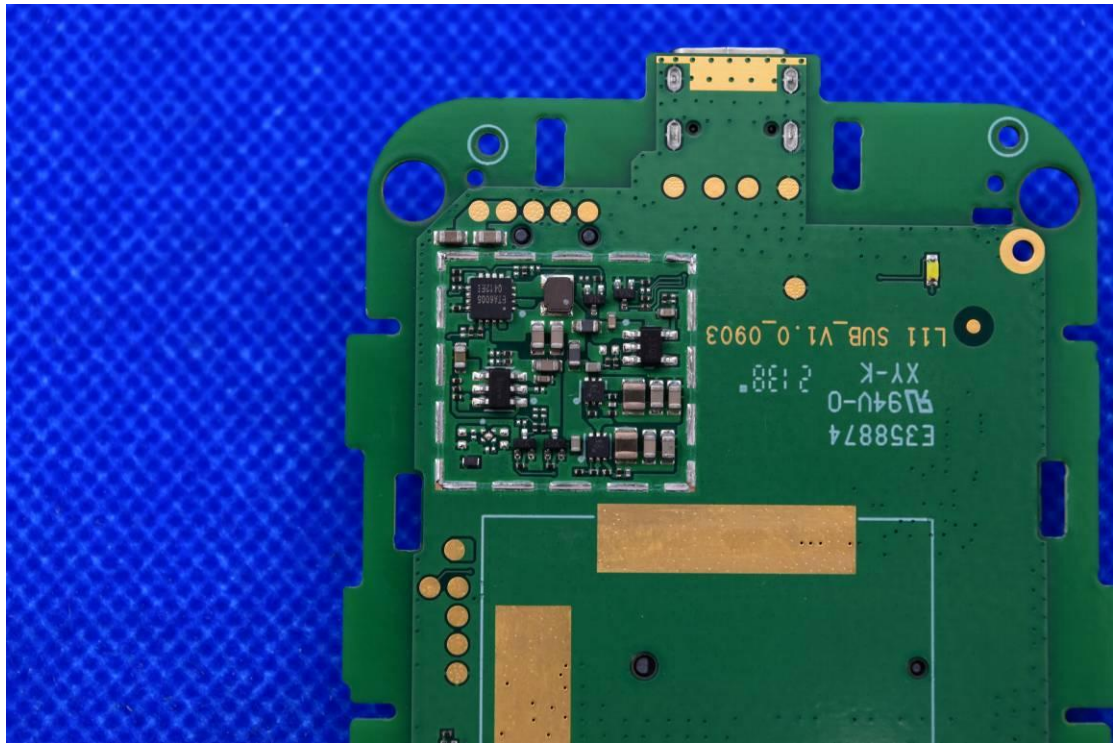

FCC ID: 2ALZM-RA312

Internal Photos

1. EUT uncover view

2. Antenna view