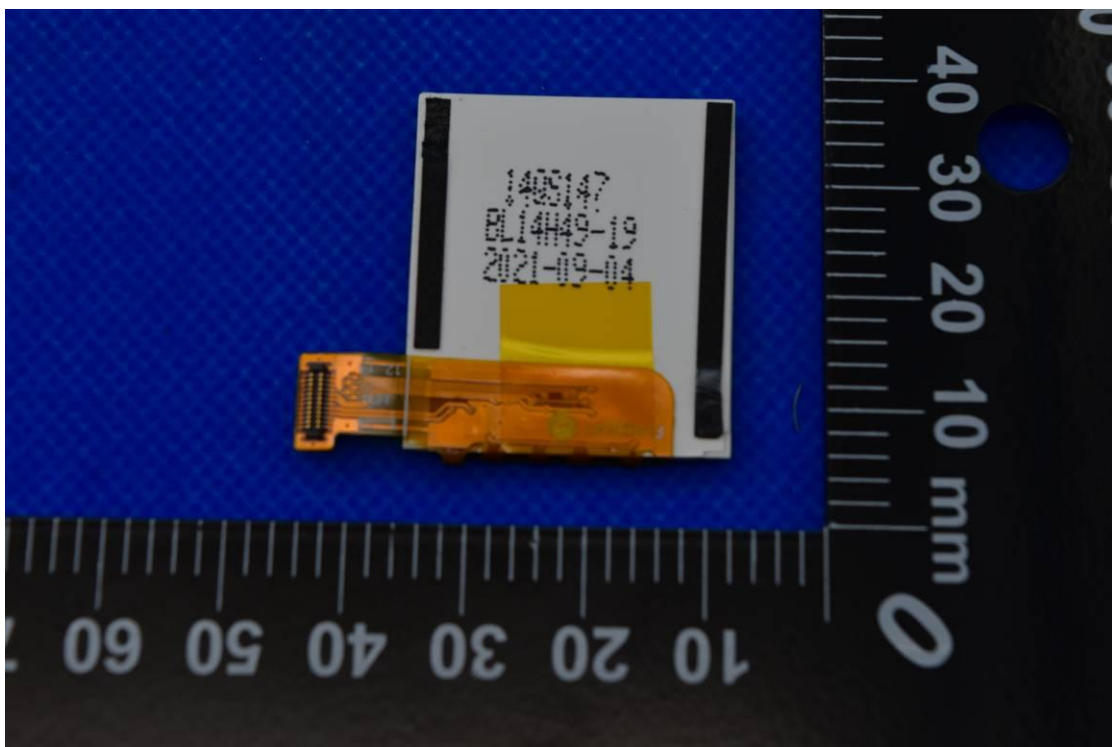

FCC ID: 2ALZM-RA312

Internal Photos

1. EUT uncover view

2. Antenna view