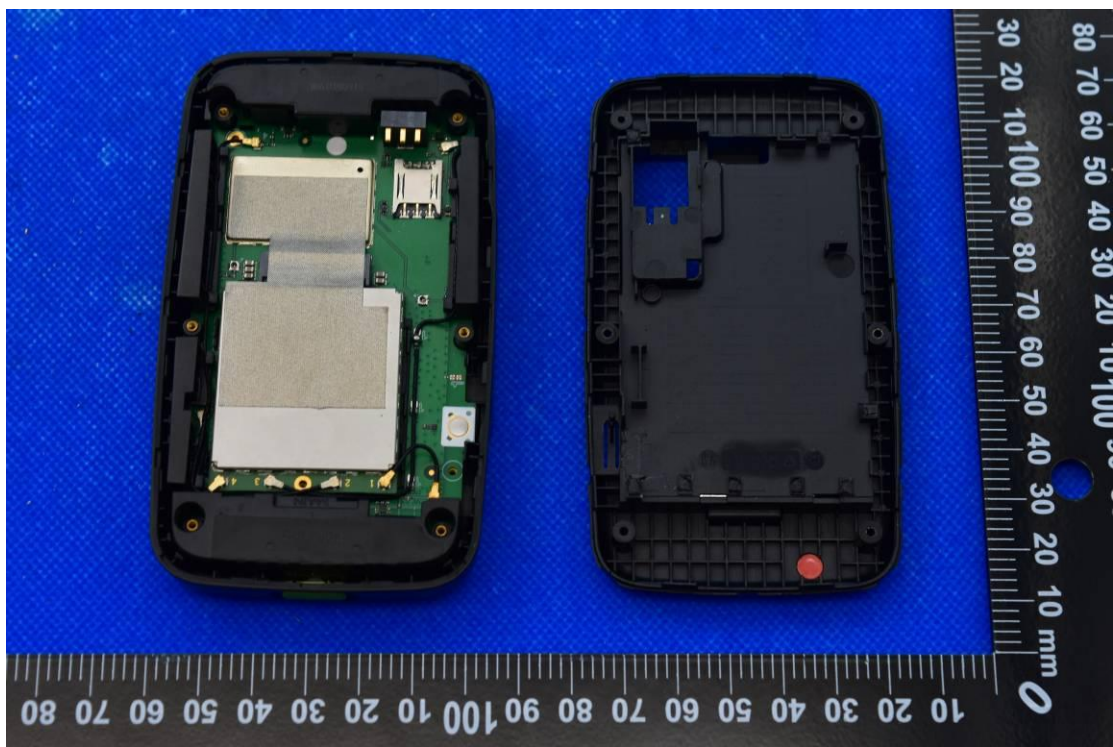

FCC ID: 2ALZM-RA312

Internal Photos

1. EUT uncover view

2. Antenna view