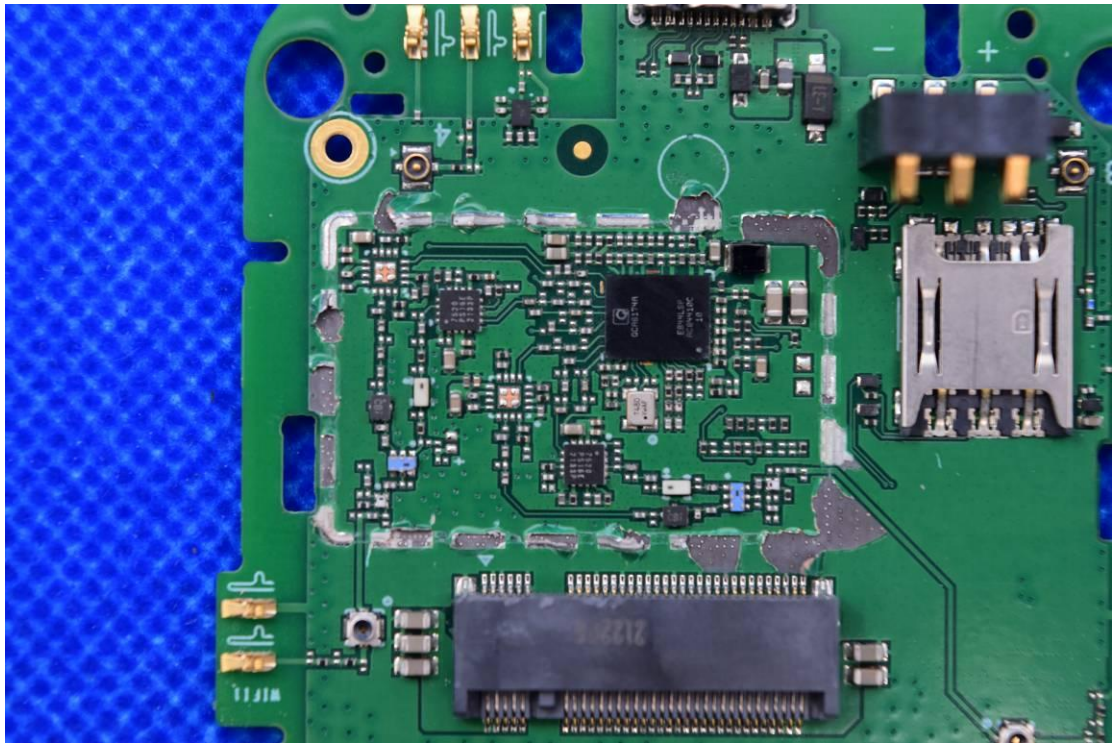

FCC ID: 2ALZM-RA312

Internal Photos

1. EUT uncover view

2. Antenna view