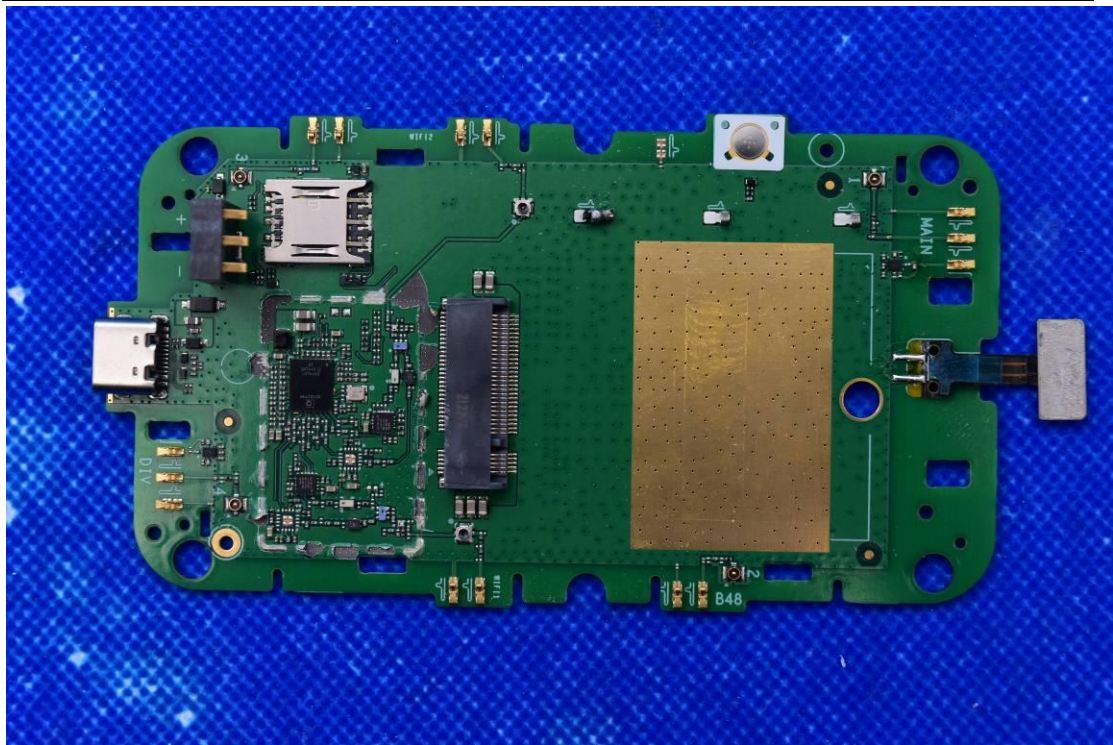

FCC ID: 2ALZM-RA312

Internal Photos

1. EUT uncover view

2. Antenna view