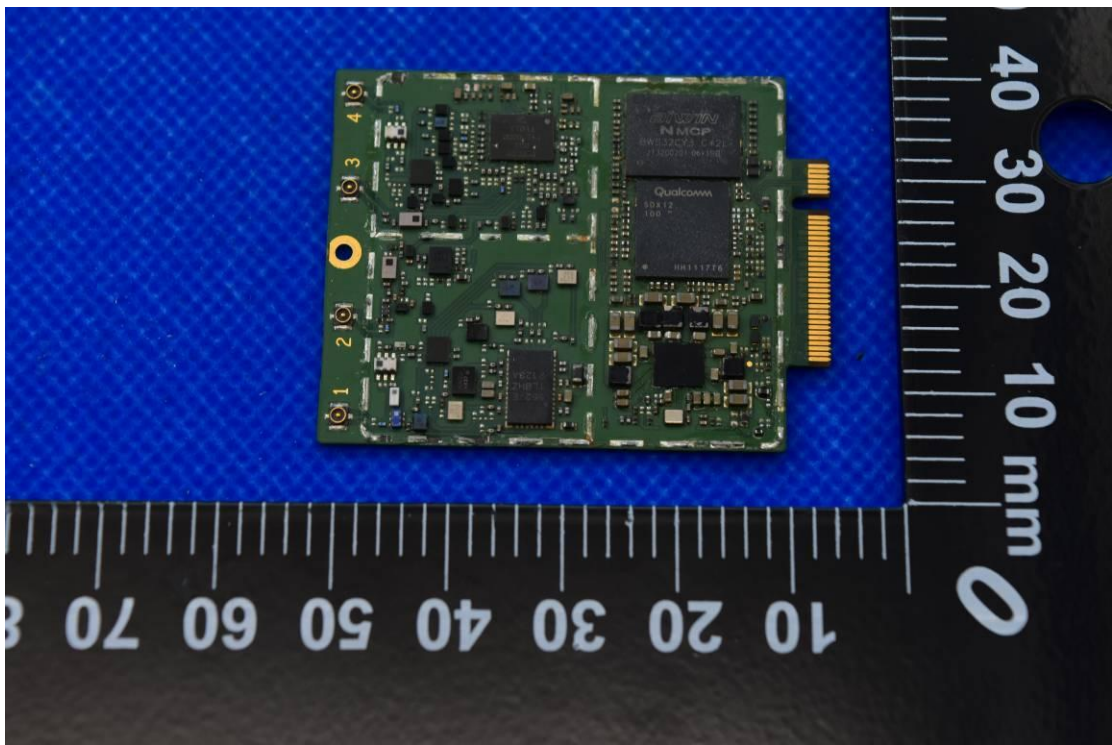

FCC ID: 2ALZM-RA312

Internal Photos

1. EUT uncover view

2. Antenna view