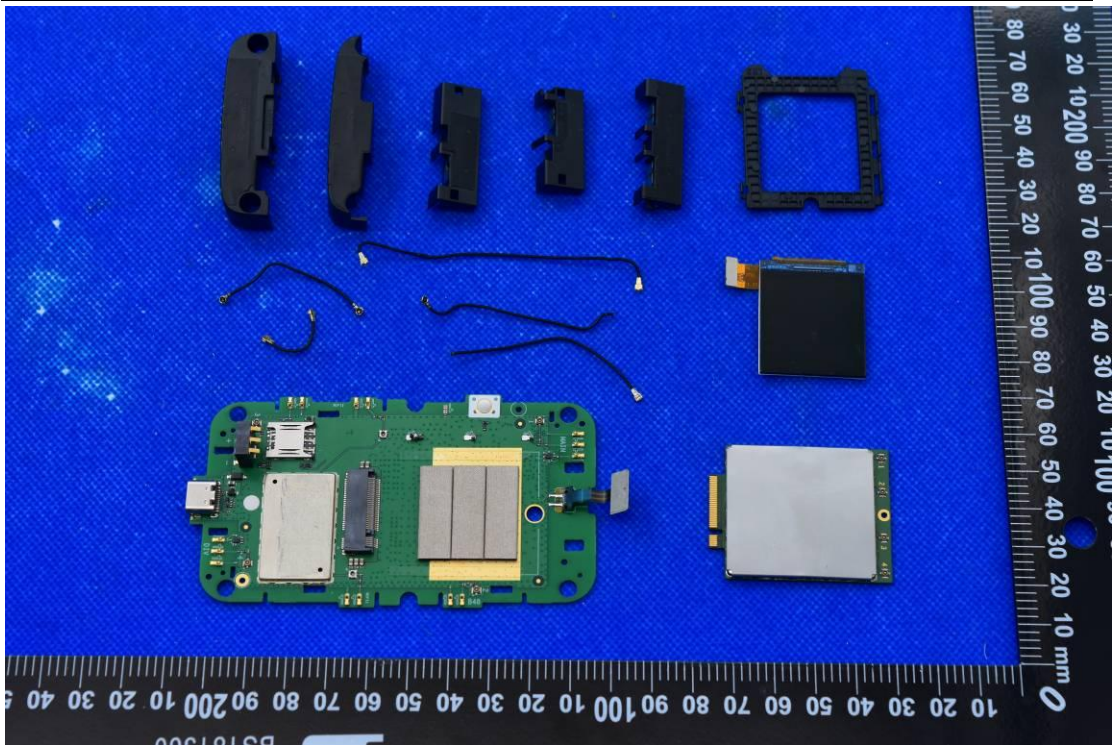

FCC ID: 2ALZM-RA312

Internal Photos

1. EUT uncover view

2. Antenna view