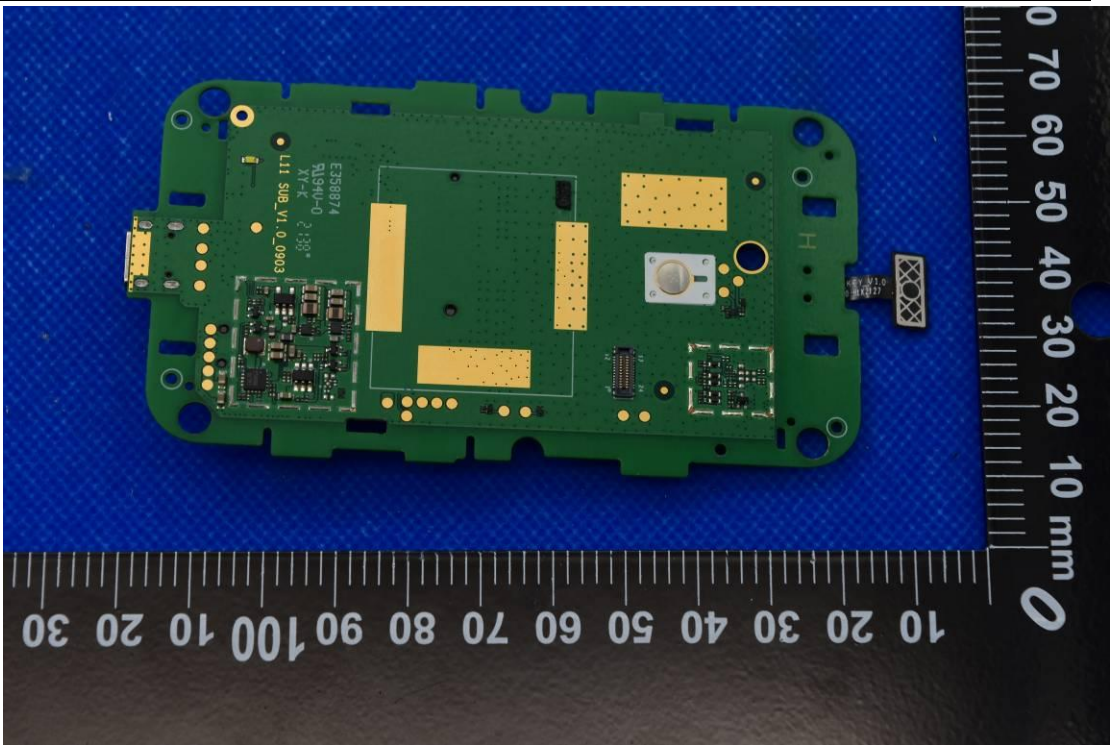

FCC ID: 2ALZM-RA312

Internal Photos

1. EUT uncover view

2. Antenna view