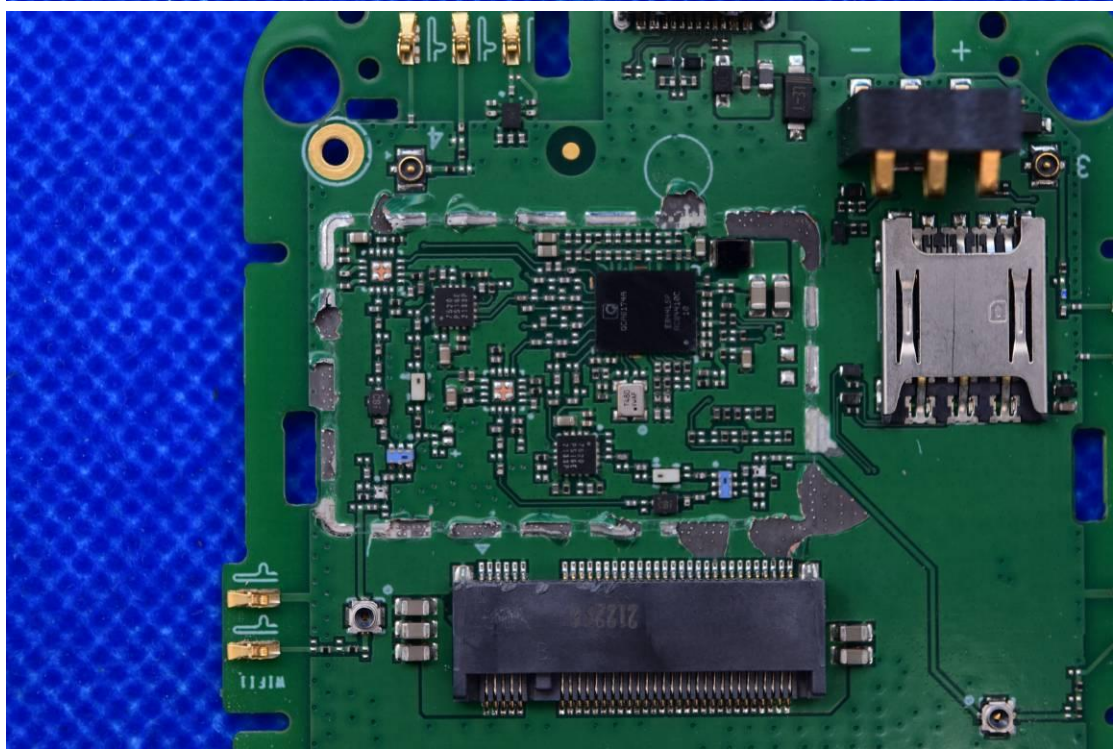

FCC ID: 2ALZM-RA312

Internal Photos

1. EUT uncover view

2. Antenna view