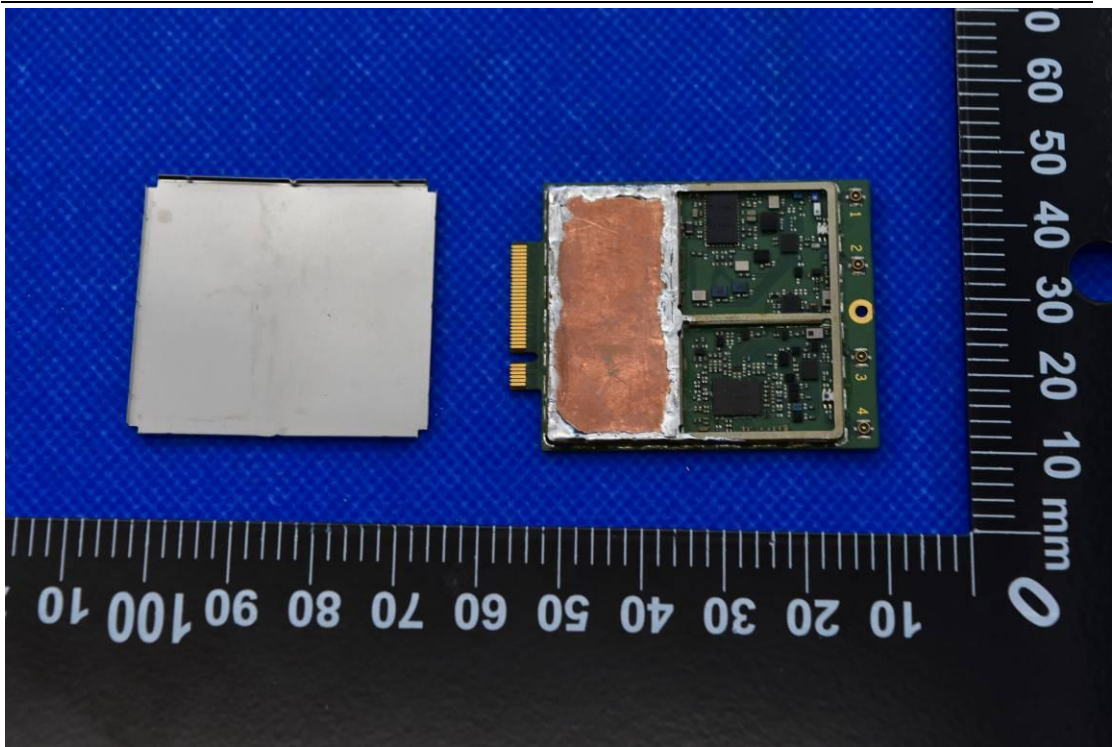

FCC ID: 2ALZM-RA312

Internal Photos

1. EUT uncover view

2. Antenna view