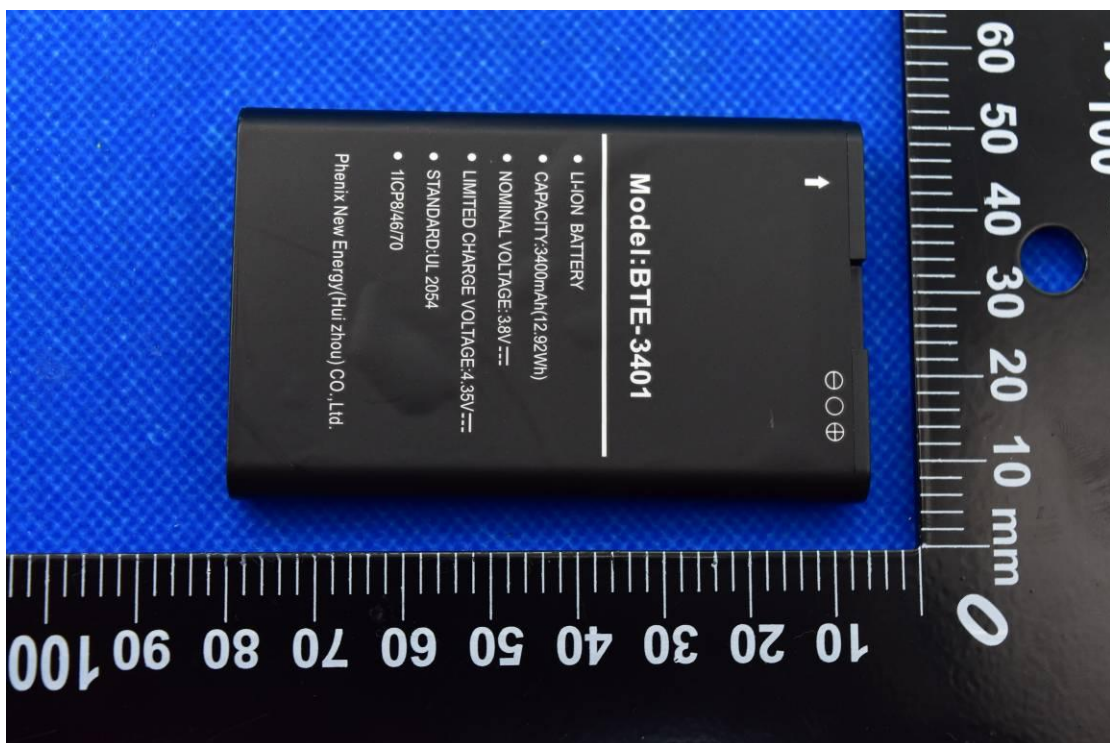

FCC ID: 2ALZM-RA312

Internal Photos

1. EUT uncover view

2. Antenna view