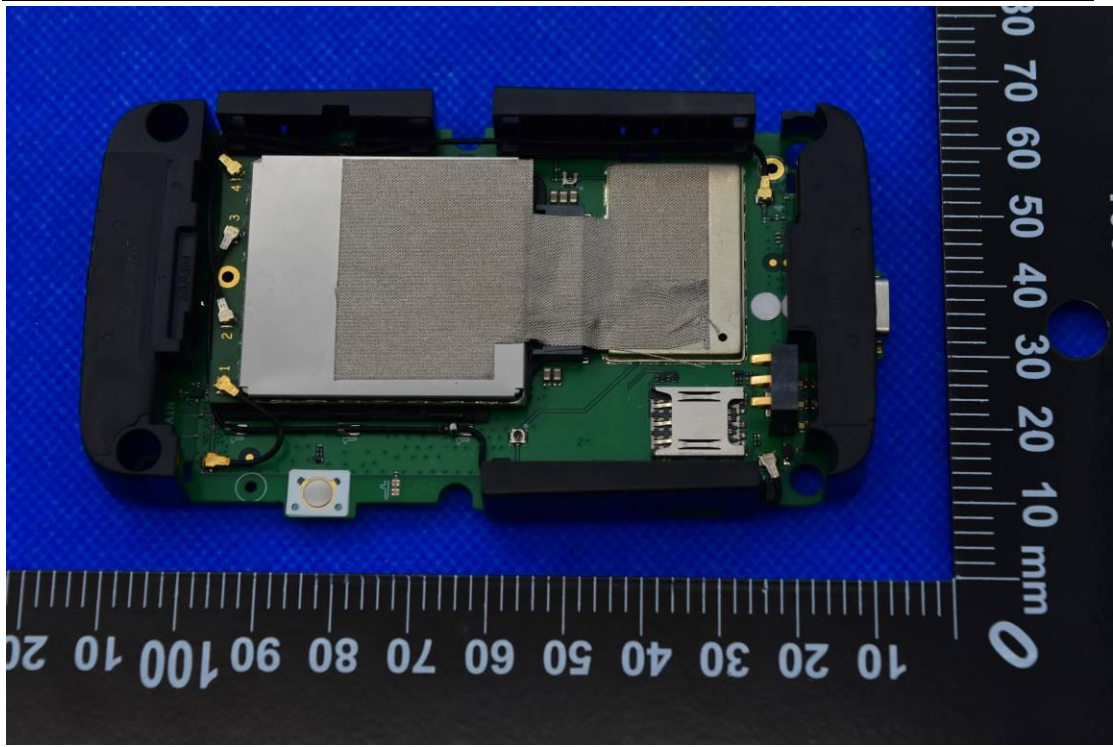

FCC ID: 2ALZM-RA312

Internal Photos

1. EUT uncover view

2. Antenna view