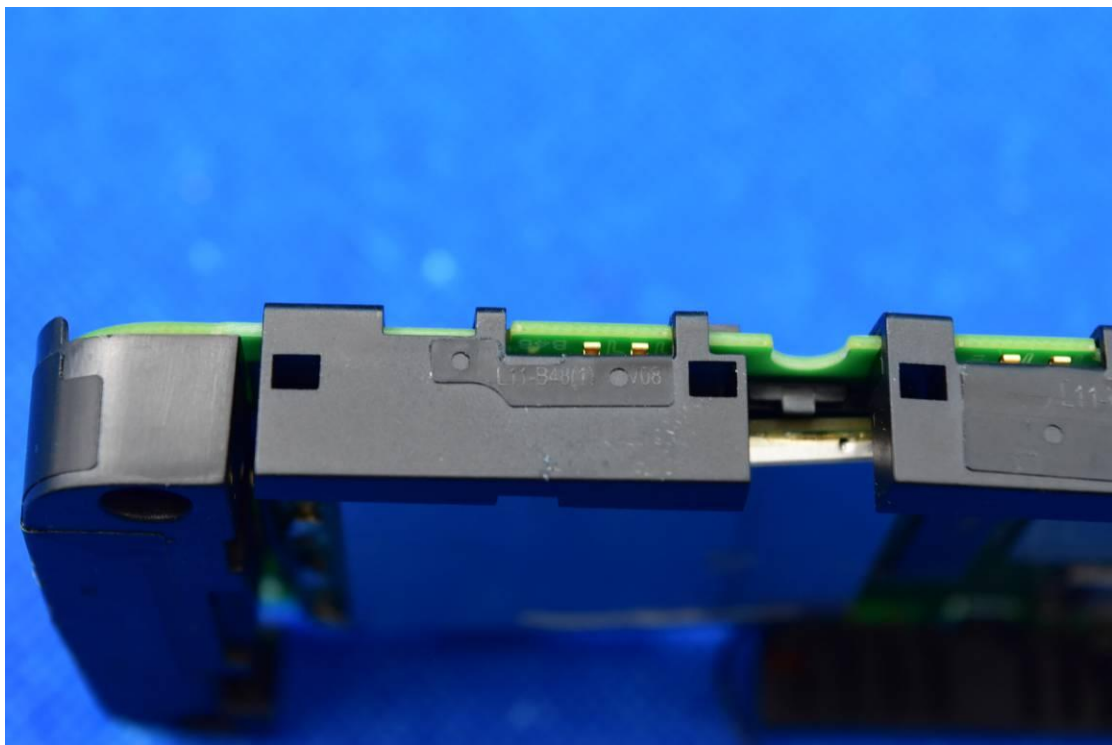

FCC ID: 2ALZM-RA312

Internal Photos

1. EUT uncover view

2. Antenna view