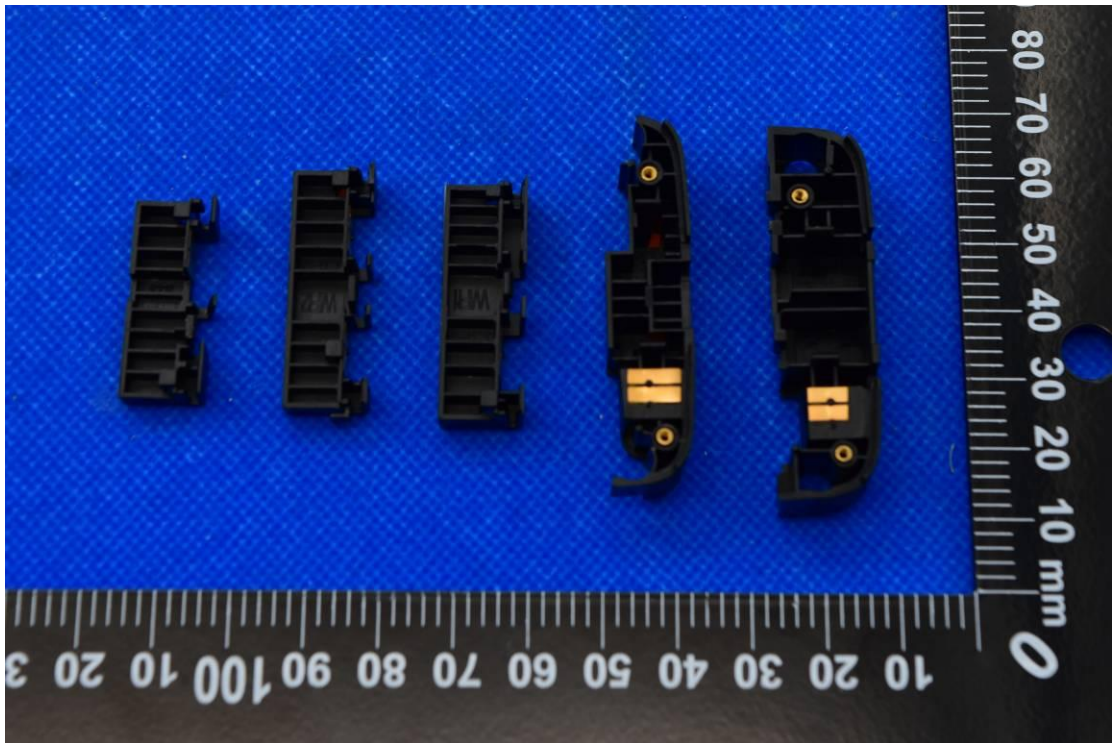

FCC ID: 2ALZM-RA312

Internal Photos

1. EUT uncover view

2. Antenna view