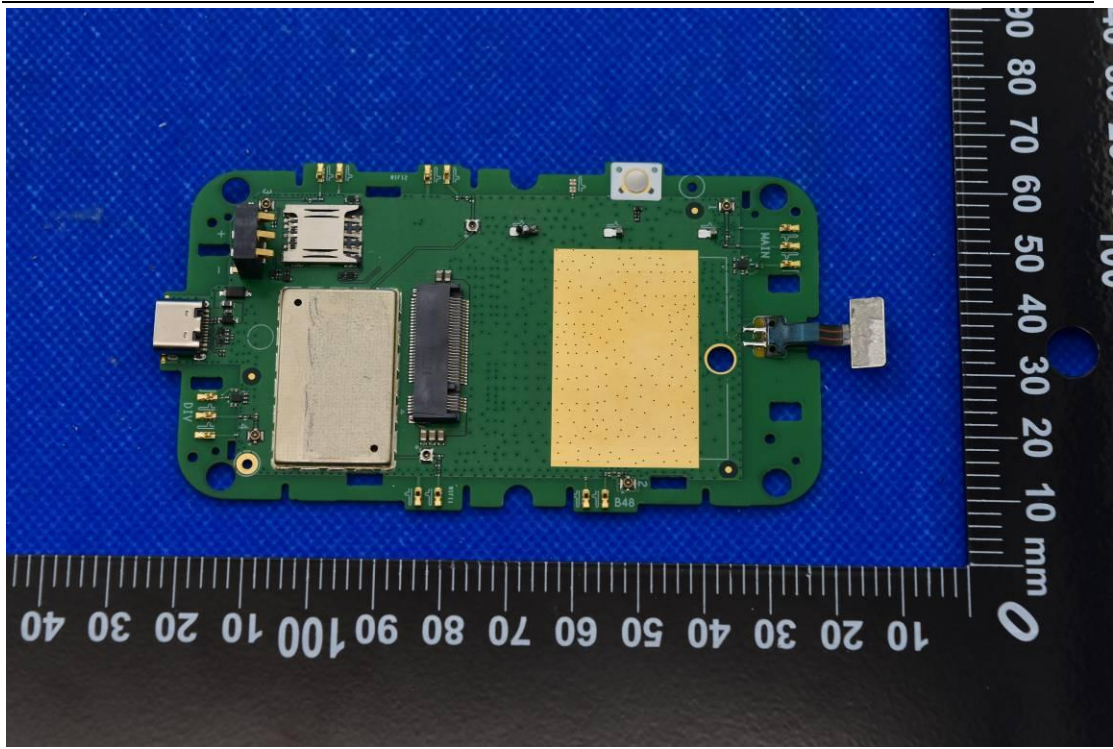

FCC ID: 2ALZM-RA312

Internal Photos

1. EUT uncover view

2. Antenna view