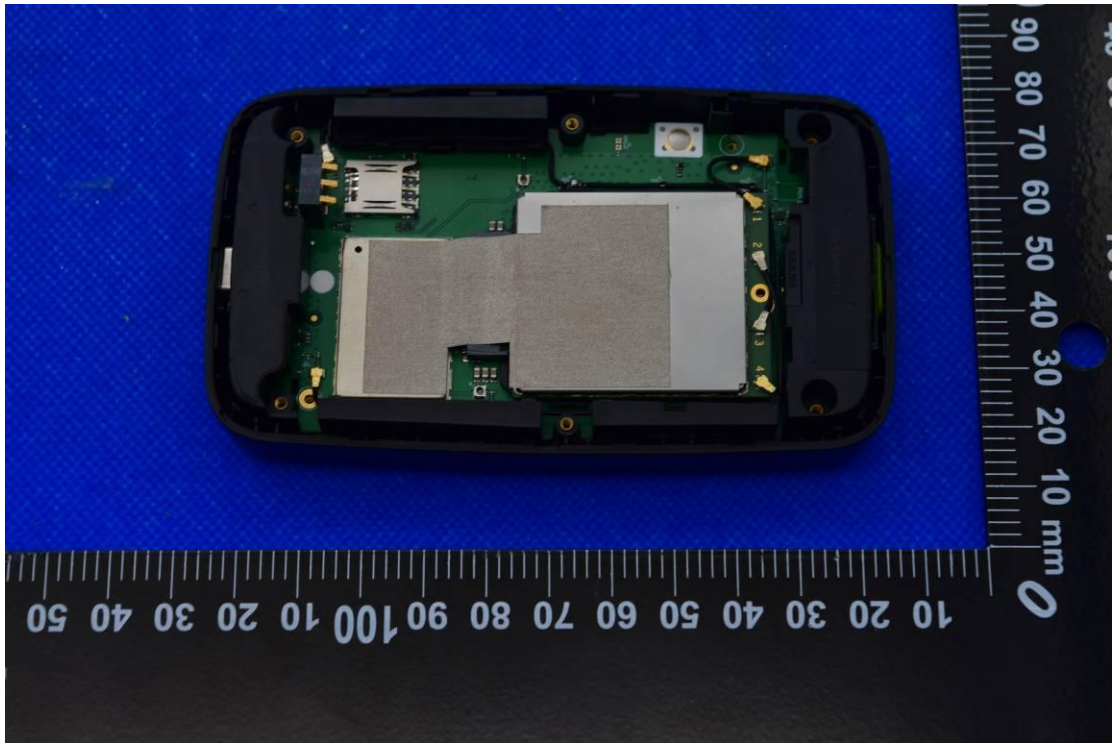

FCC ID: 2ALZM-RA312

Internal Photos

1. EUT uncover view

2. Antenna view