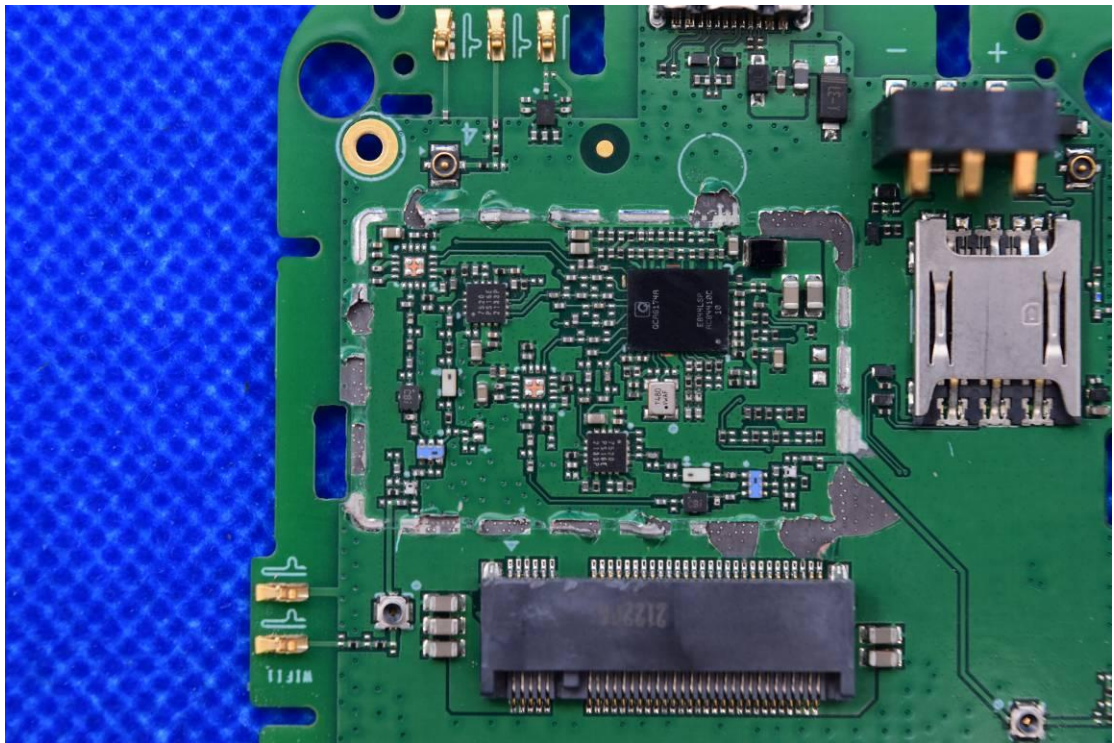

FCC ID: 2ALZM-RA312

Internal Photos

1. EUT uncover view

2. Antenna view