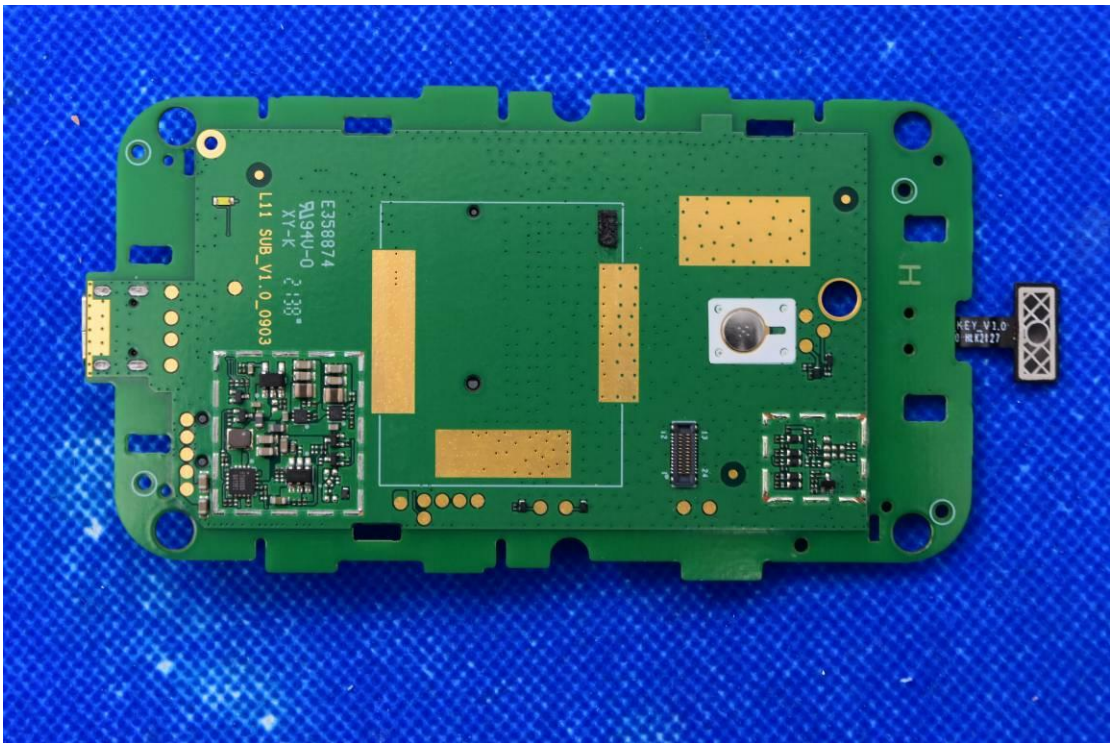

FCC ID: 2ALZM-RA312

Internal Photos

1. EUT uncover view

2. Antenna view