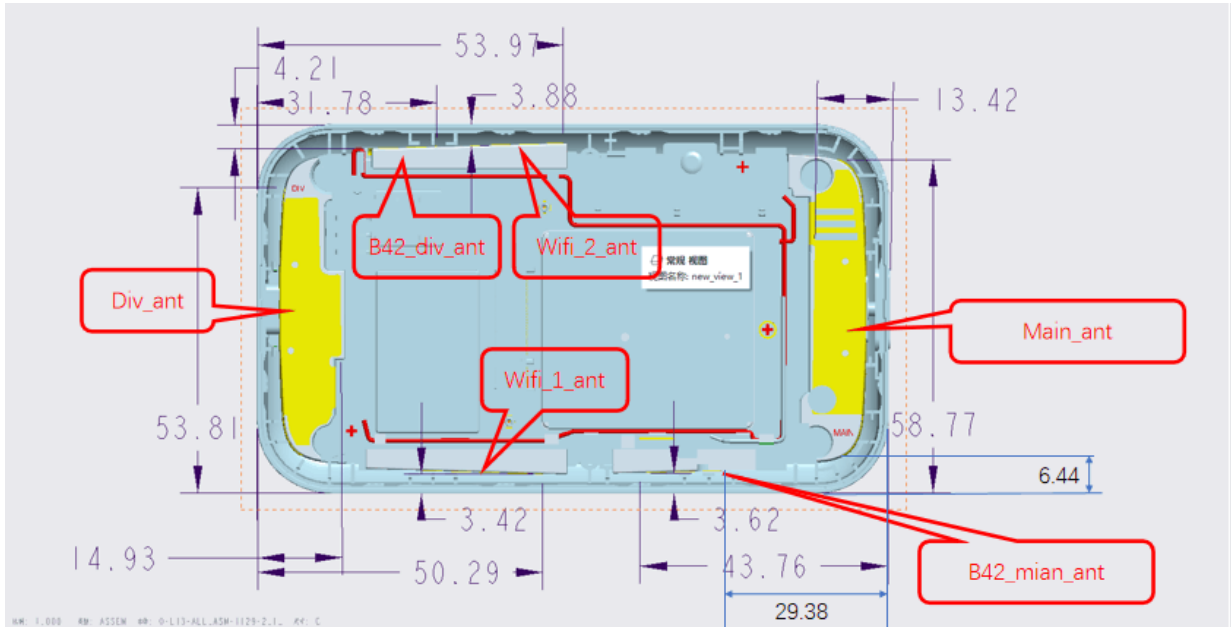

Annex B Test Setup Photos

Antenna Location

Body

Front Side (Test distance: 10mm)

Back Side (Test distance: 10mm)

Left Side (Test distance: 10mm)

Right Side (Test distance: 10mm)

Top Side (Test distance: 10mm)

Bottom Side (Test distance: 10mm)