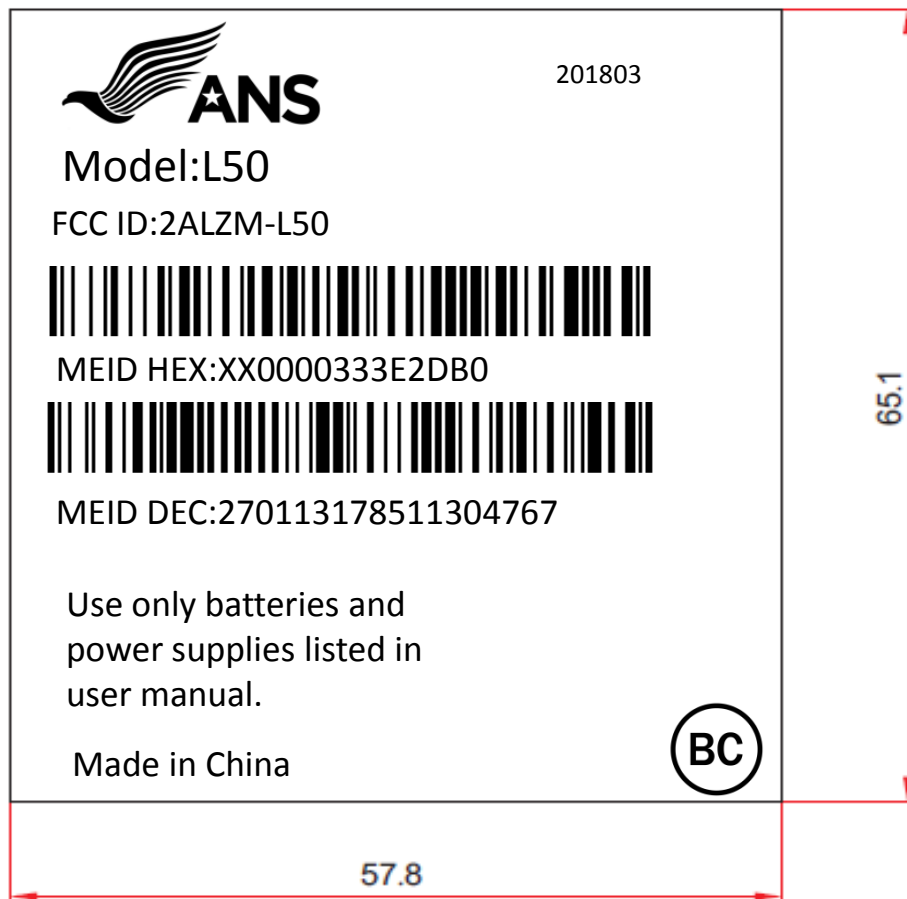

DEVICE LABELS FOR L50

2018-5-04

Device label

 ANS

201804

Model: L50

FCC ID: 2ALZM-L50

MEID HEX: 99000090051306

MEID DEC: 256691419200332550

Use only batteries
and power supplies
listed in user manual.

Made in China