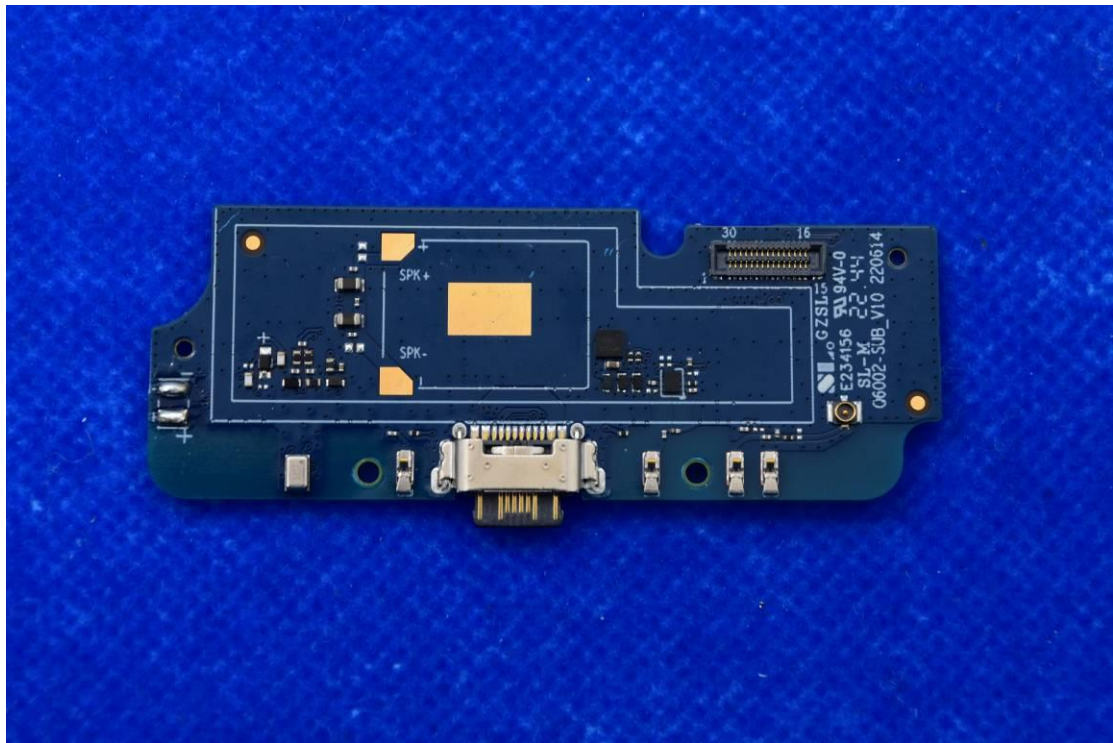

FCC ID: 2ALZM-ACK2326

Internal Photos

1. EUT uncover view

2. Antenna view