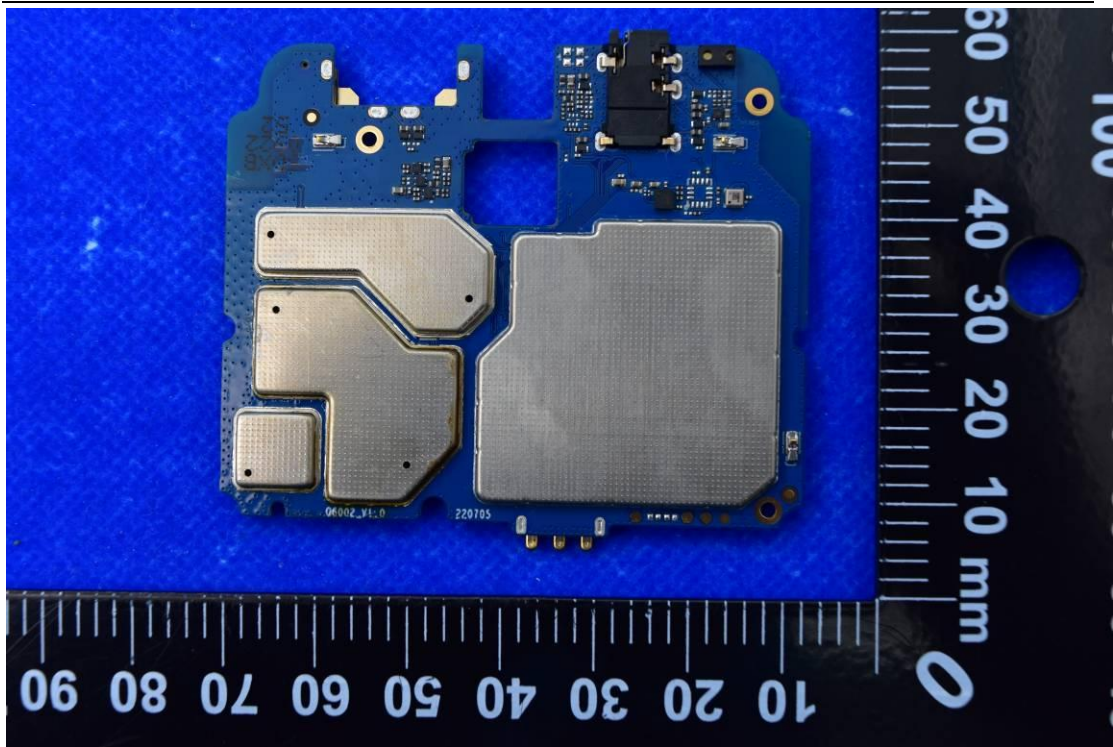

FCC ID: 2ALZM-ACK2326

Internal Photos

1. EUT uncover view

2. Antenna view