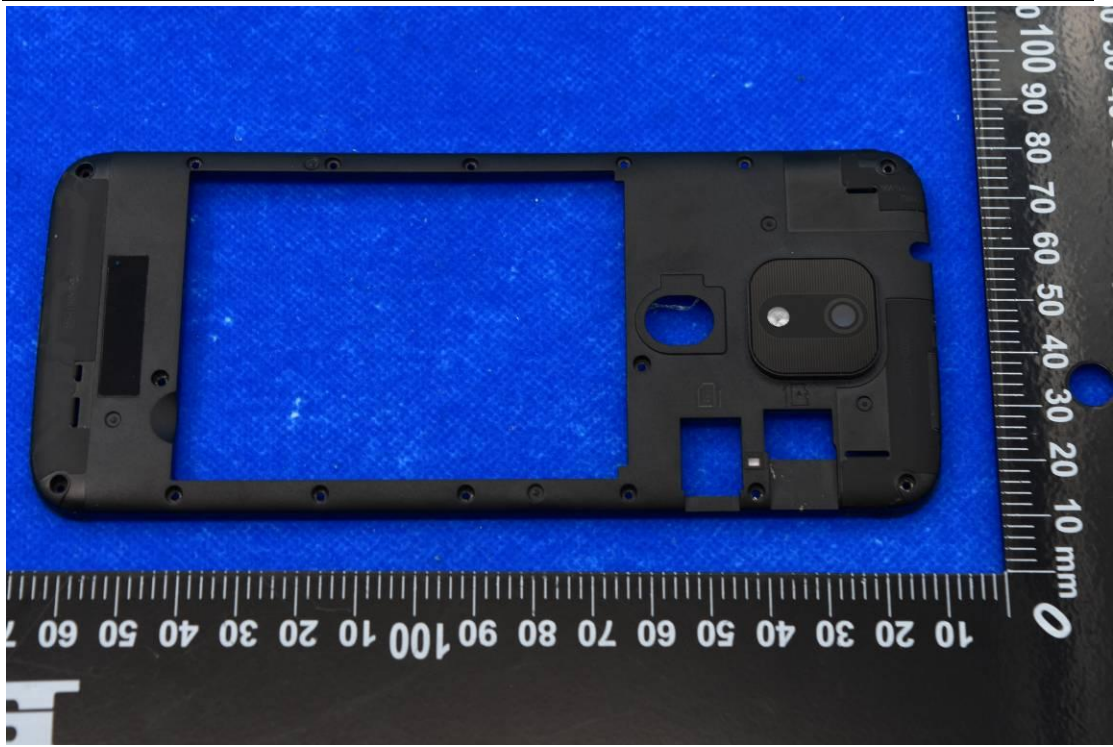

FCC ID: 2ALZM-ACK2326

Internal Photos

1. EUT uncover view

2. Antenna view