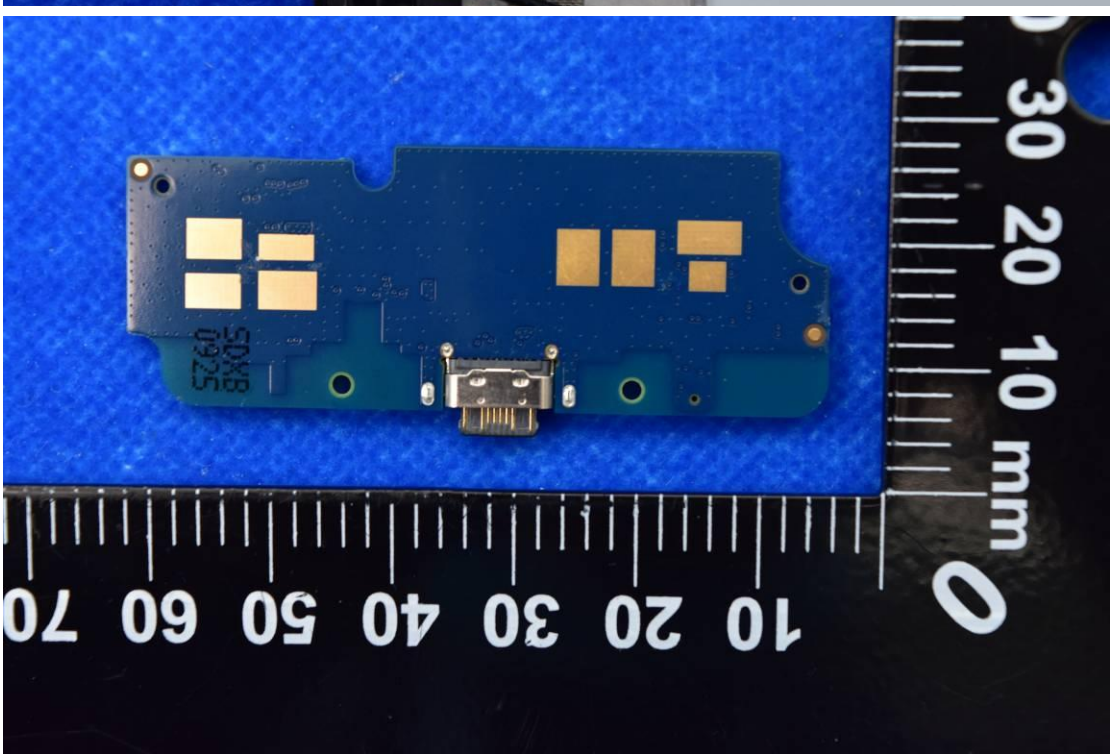

FCC ID: 2ALZM-ACK2326

Internal Photos

1. EUT uncover view

2. Antenna view