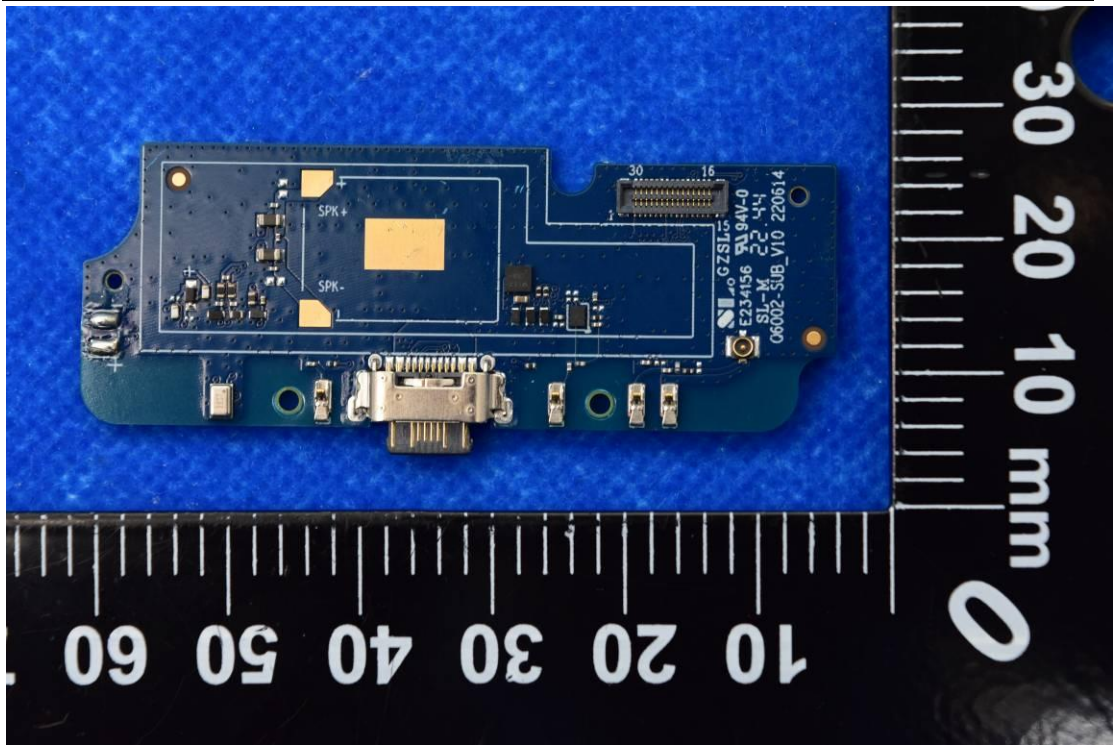

FCC ID: 2ALZM-ACK2326

Internal Photos

1. EUT uncover view

2. Antenna view