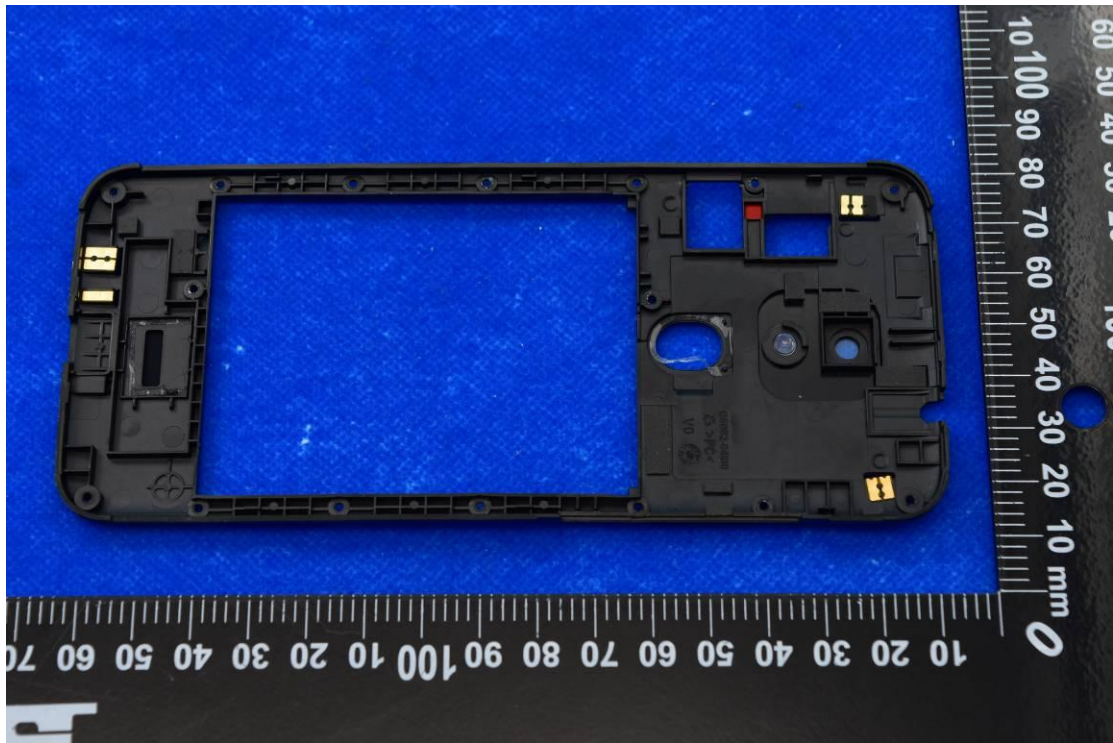

FCC ID: 2ALZM-ACK2326

Internal Photos

1. EUT uncover view

2. Antenna view