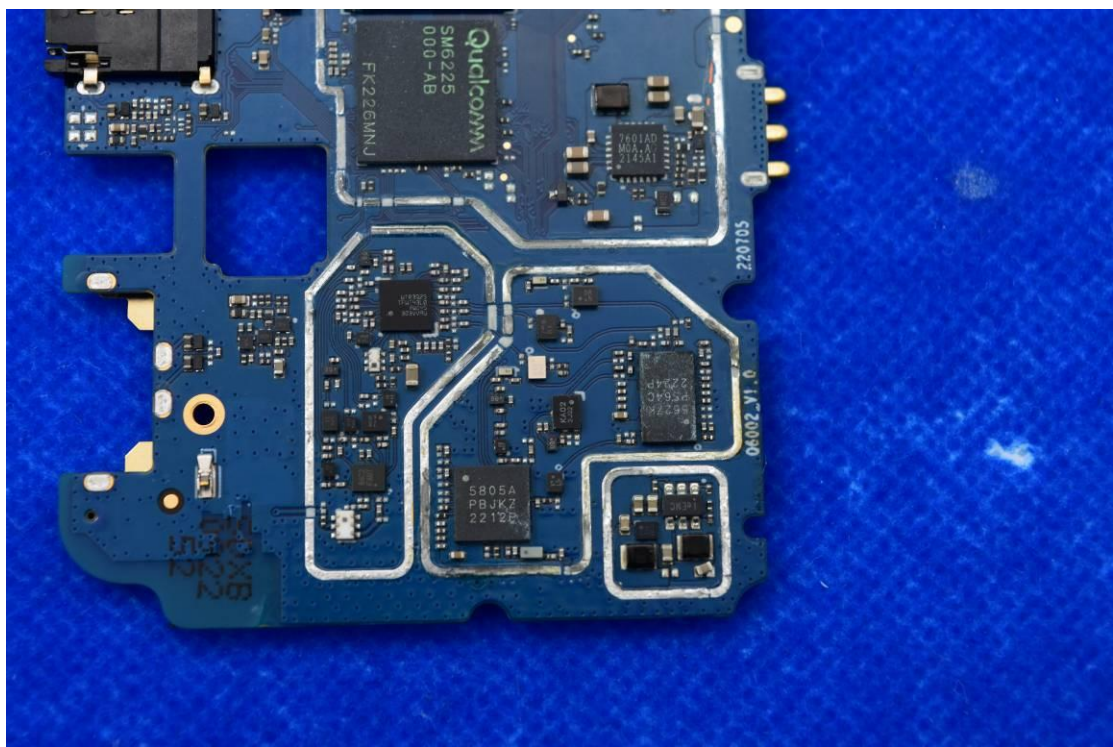

FCC ID: 2ALZM-ACK2326

Internal Photos

1. EUT uncover view

2. Antenna view