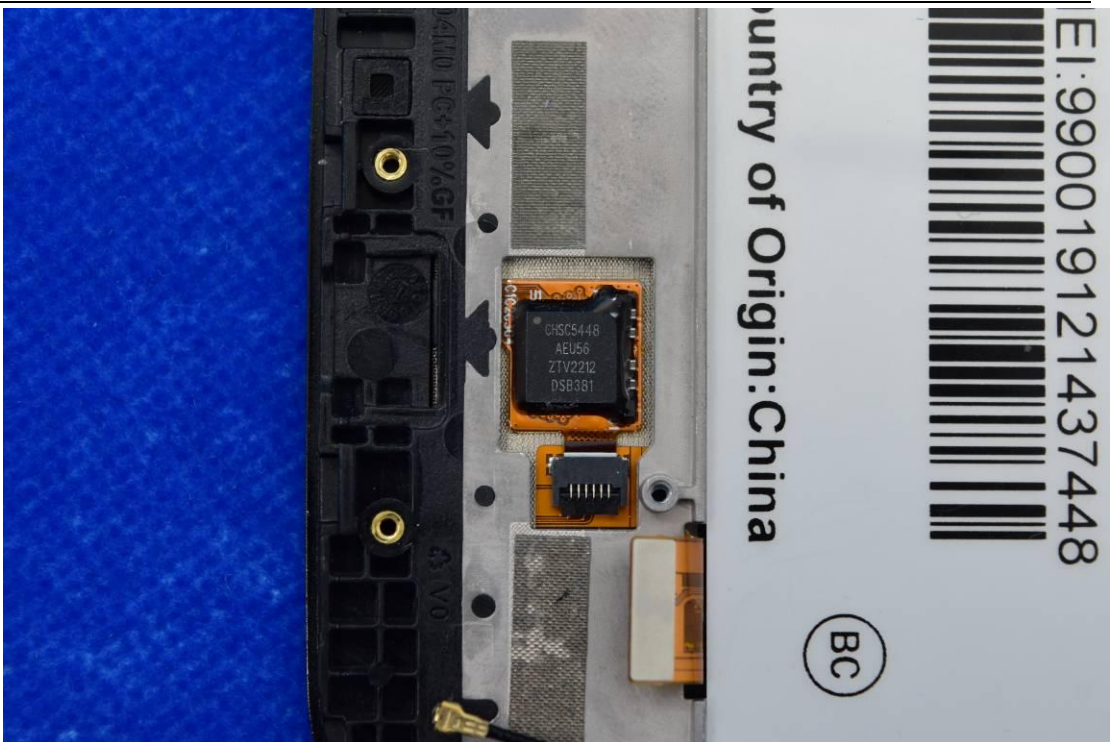

FCC ID: 2ALZM-ACK2326

Internal Photos

1. EUT uncover view

2. Antenna view