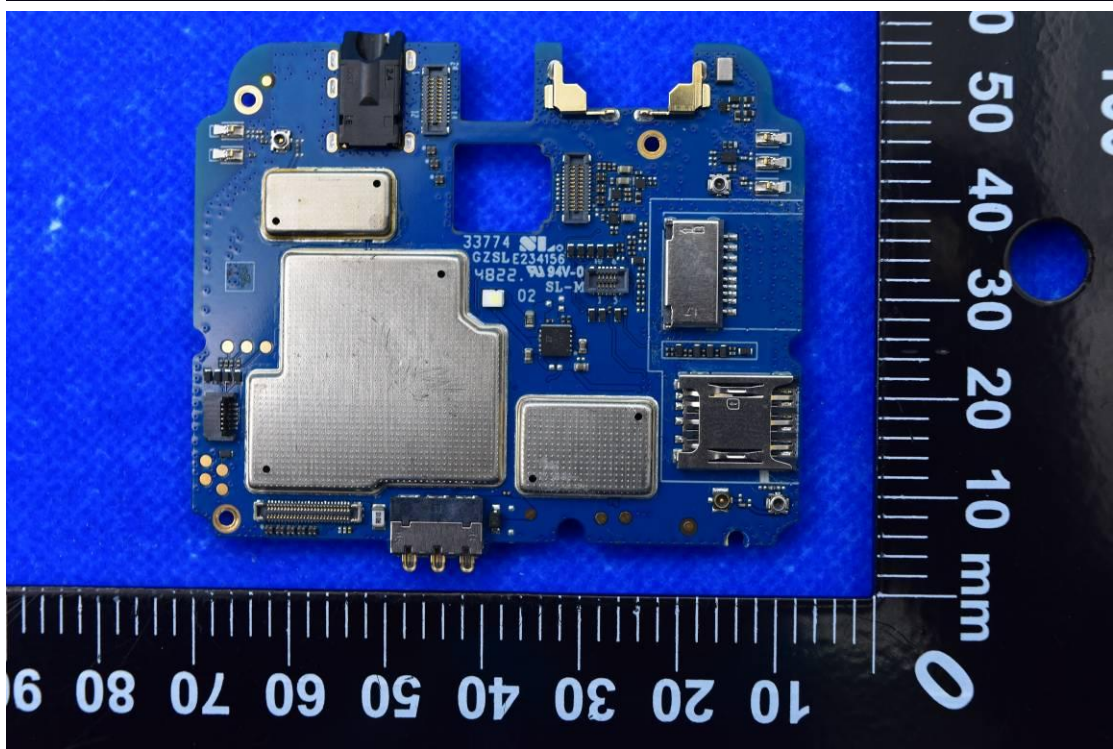

FCC ID: 2ALZM-ACK2326

Internal Photos

1. EUT uncover view

2. Antenna view