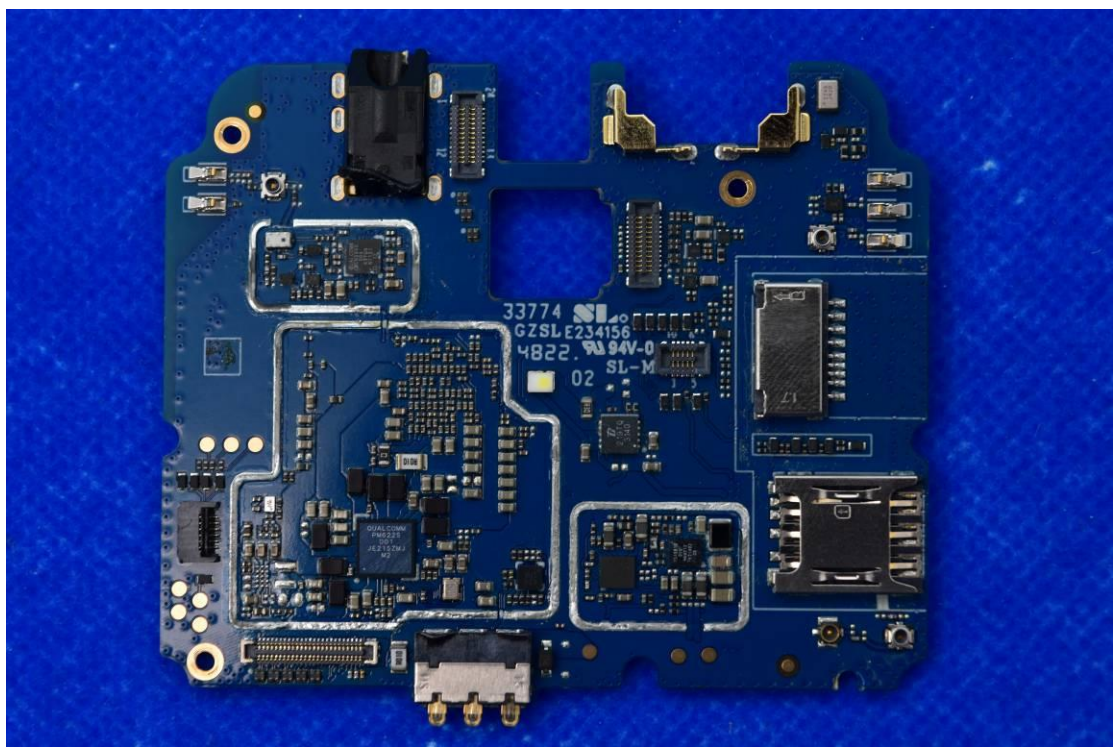

FCC ID: 2ALZM-ACK2326

Internal Photos

1. EUT uncover view

2. Antenna view