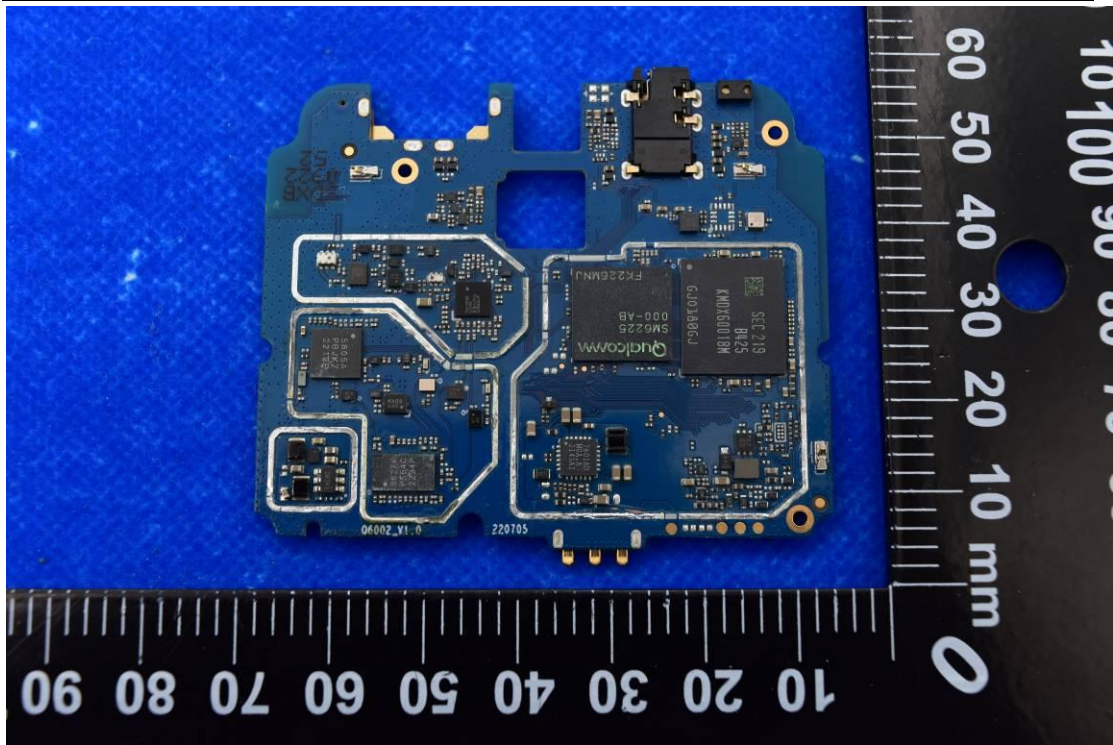

FCC ID: 2ALZM-ACK2326

Internal Photos

1. EUT uncover view

2. Antenna view