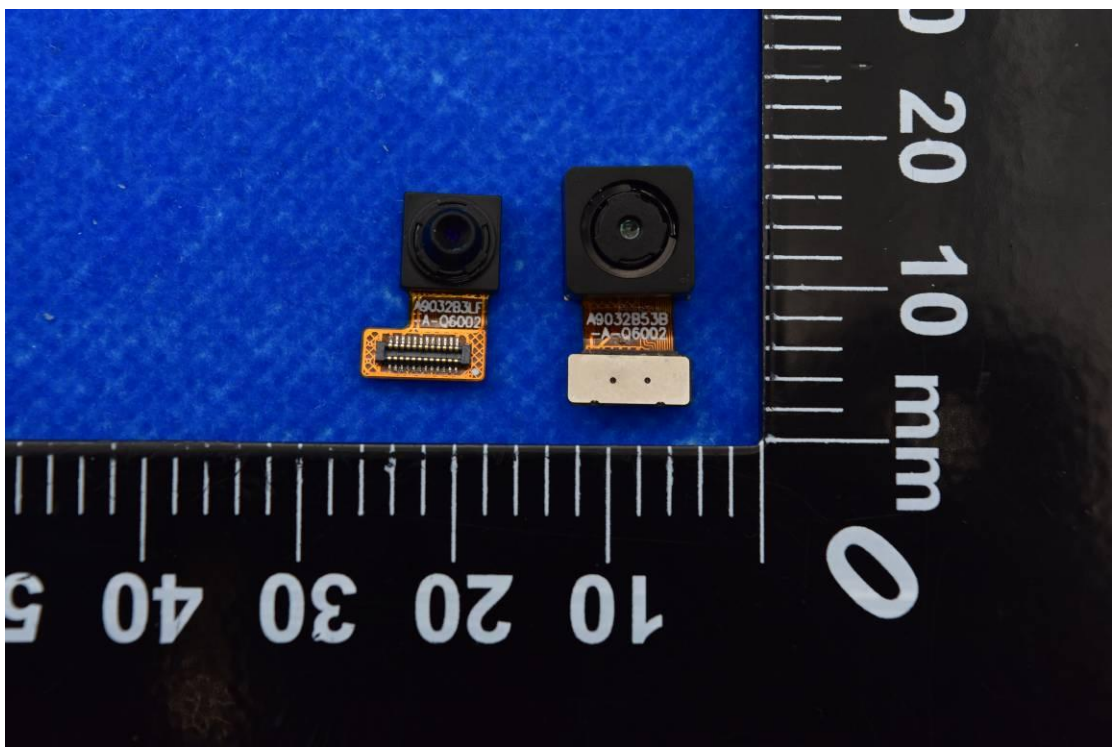

FCC ID: 2ALZM-ACK2326

Internal Photos

1. EUT uncover view

2. Antenna view