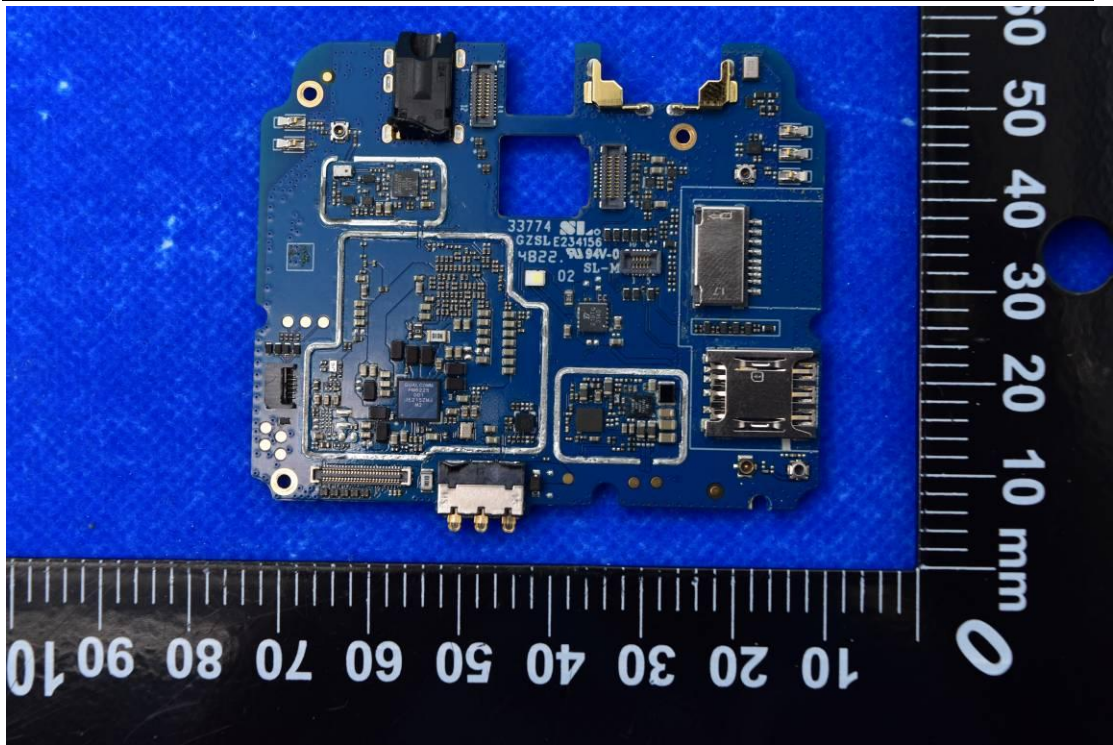

FCC ID: 2ALZM-ACK2326

Internal Photos

1. EUT uncover view

2. Antenna view