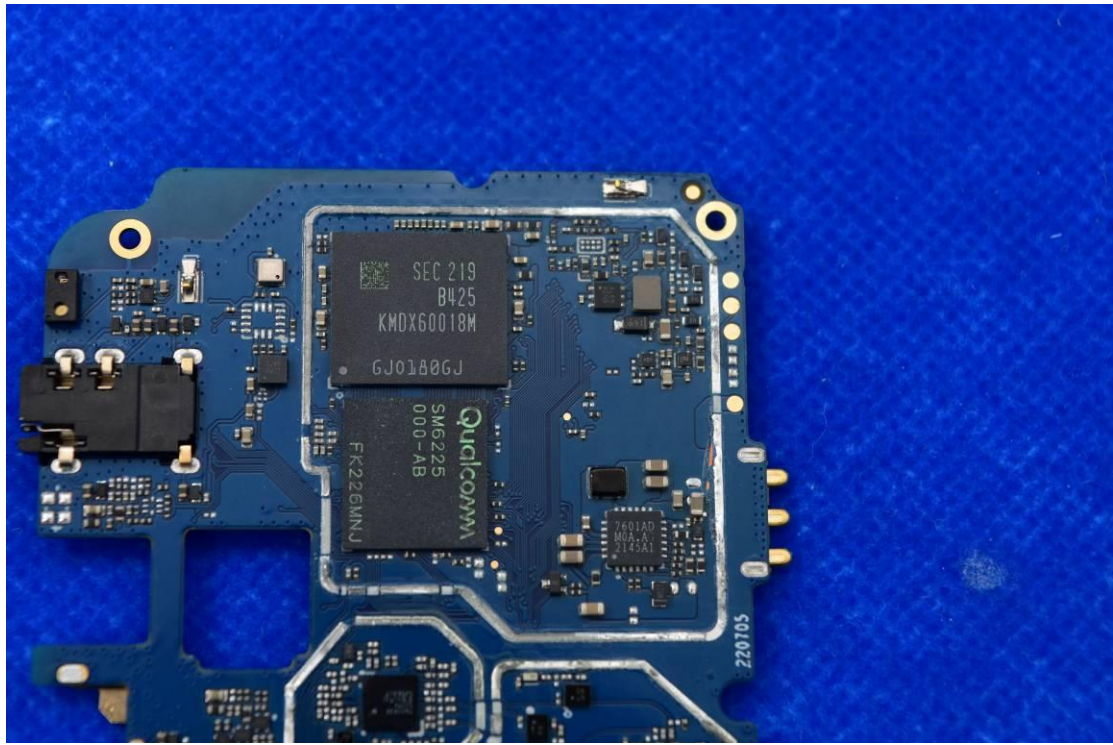

FCC ID: 2ALZM-ACK2326

Internal Photos

1. EUT uncover view

2. Antenna view