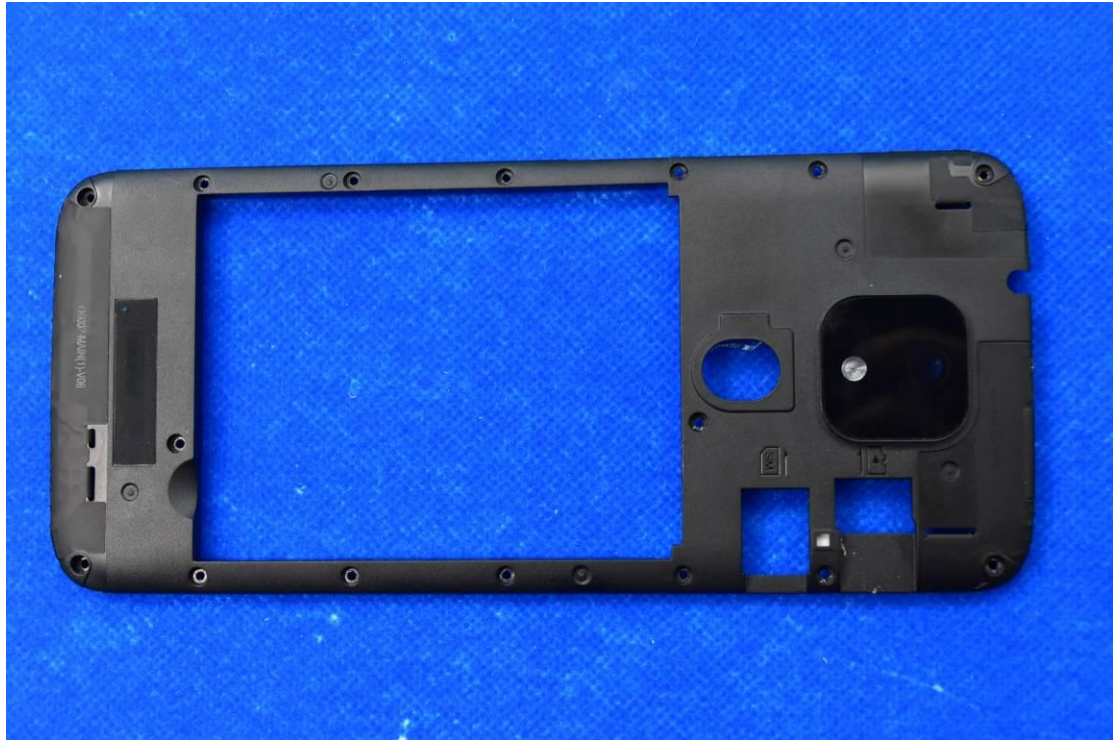

FCC ID: 2ALZM-ACK2326

Internal Photos

1. EUT uncover view

2. Antenna view