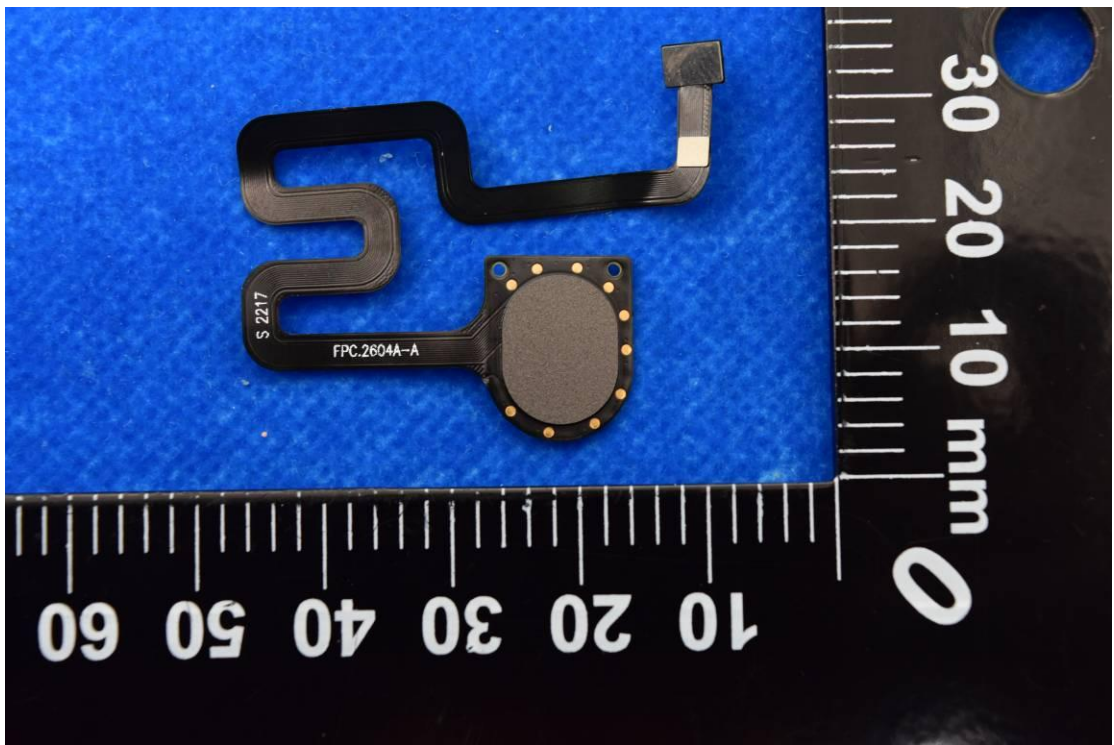

FCC ID: 2ALZM-ACK2326

Internal Photos

1. EUT uncover view

2. Antenna view