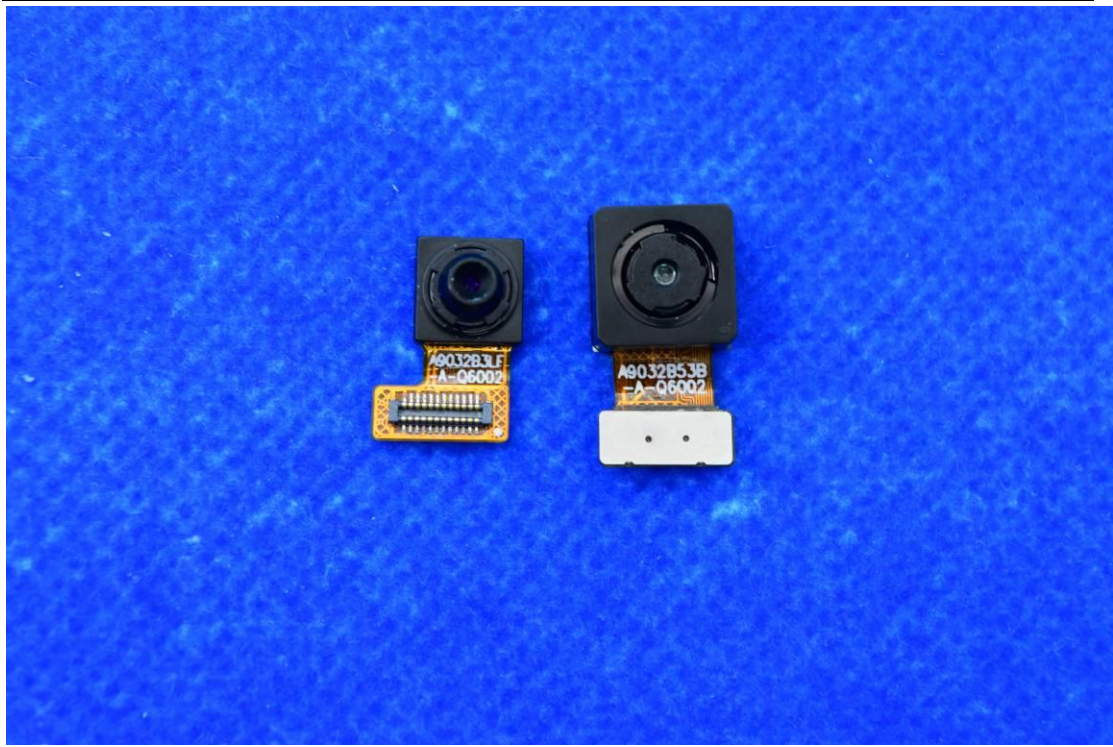

FCC ID: 2ALZM-ACK2326

Internal Photos

1. EUT uncover view

2. Antenna view