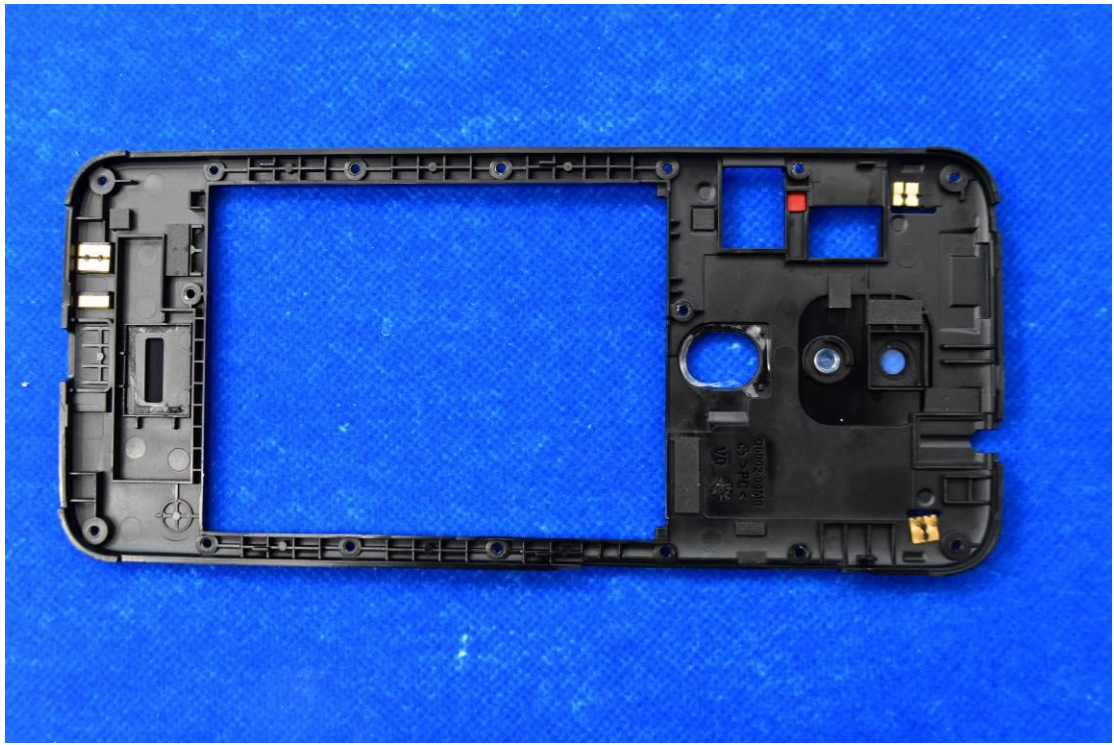

FCC ID: 2ALZM-ACK2326

Internal Photos

1. EUT uncover view

2. Antenna view