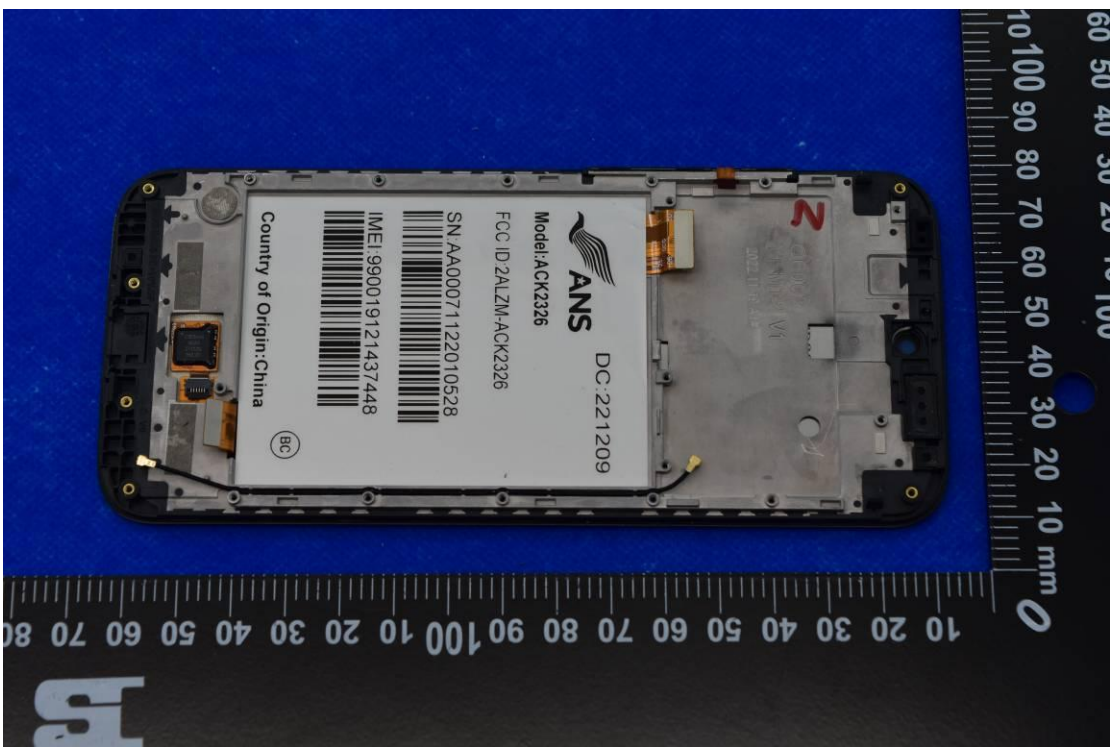

FCC ID: 2ALZM-ACK2326

Internal Photos

1. EUT uncover view

2. Antenna view