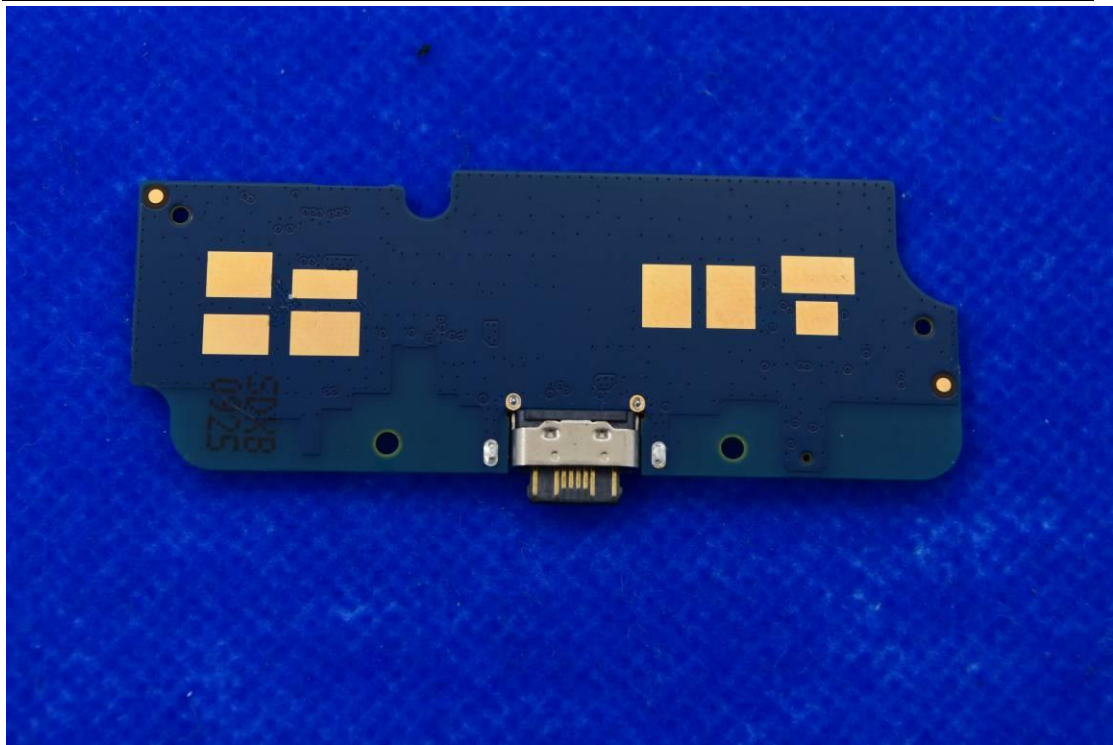

FCC ID: 2ALZM-ACK2326

Internal Photos

1. EUT uncover view

2. Antenna view