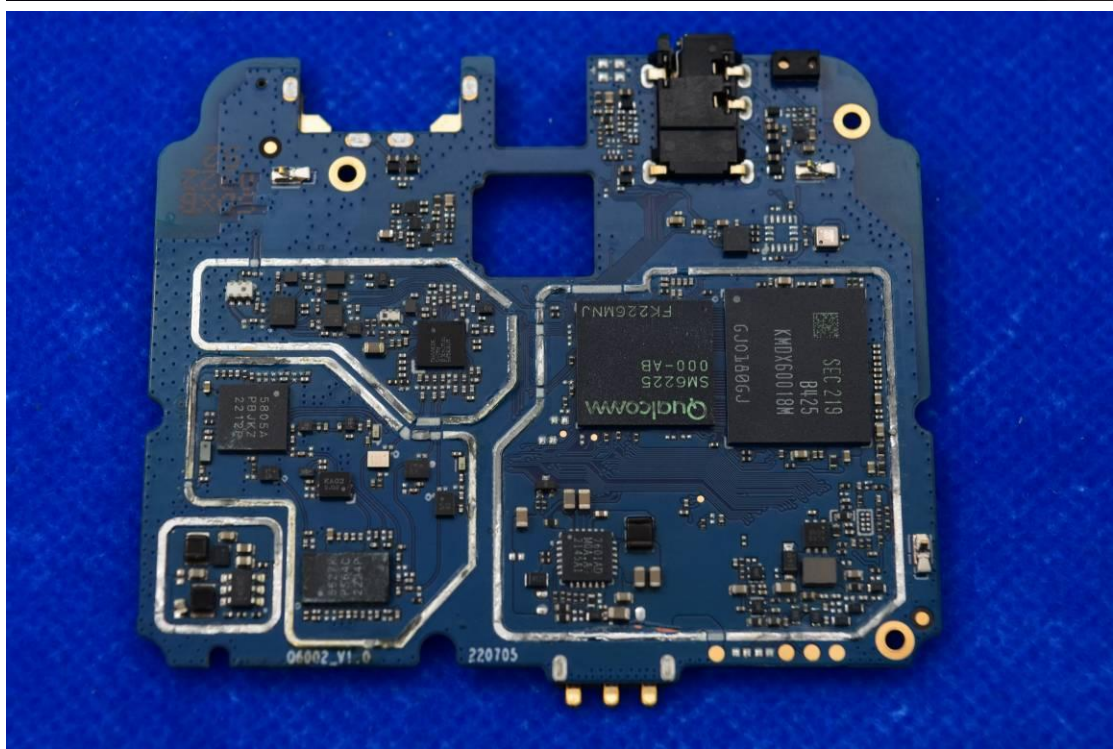

FCC ID: 2ALZM-ACK2326

Internal Photos

1. EUT uncover view

2. Antenna view