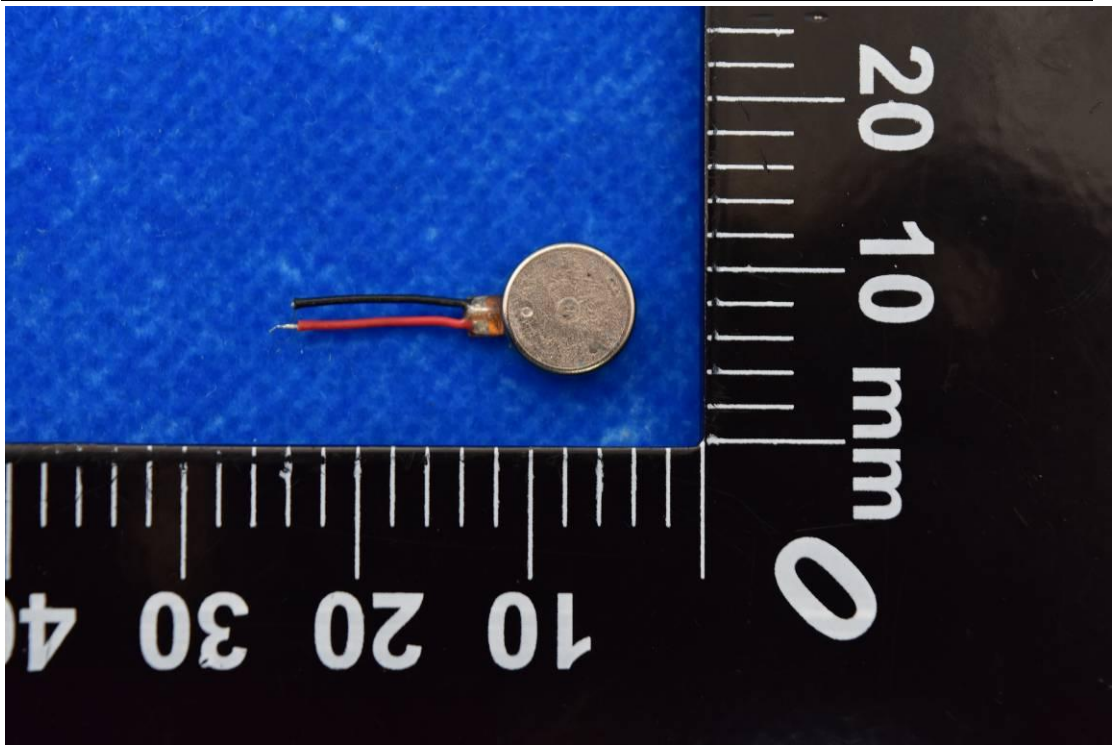

FCC ID: 2ALZM-ACK2326

Internal Photos

1. EUT uncover view

2. Antenna view