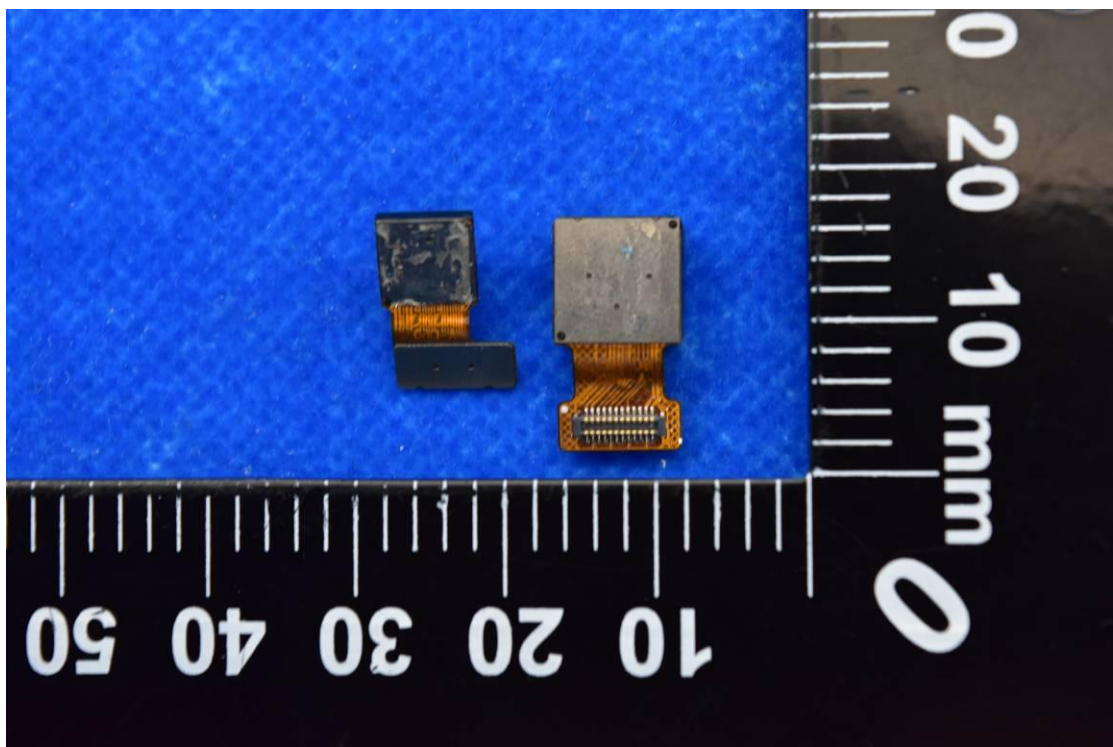

FCC ID: 2ALZM-ACK2326

Internal Photos

1. EUT uncover view

2. Antenna view