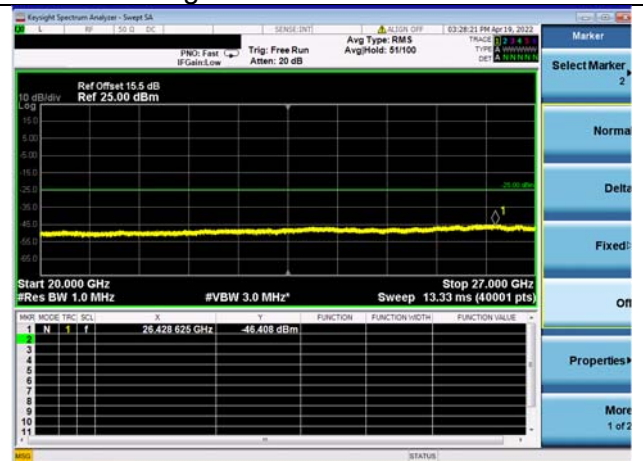

High CH/QPSK/1RB0 and 1RB99

High CH/QPSK/1RB0 and 1RB99

High CH/QPSK/1RB74 and 1RB0

High CH/QPSK/1RB74 and 1RB0

High CH/QPSK/FULL RB

High CH/QPSK/FULL RB

LTE CA 41C CSE

Channel Bandwidth: 20MHz+5MHz