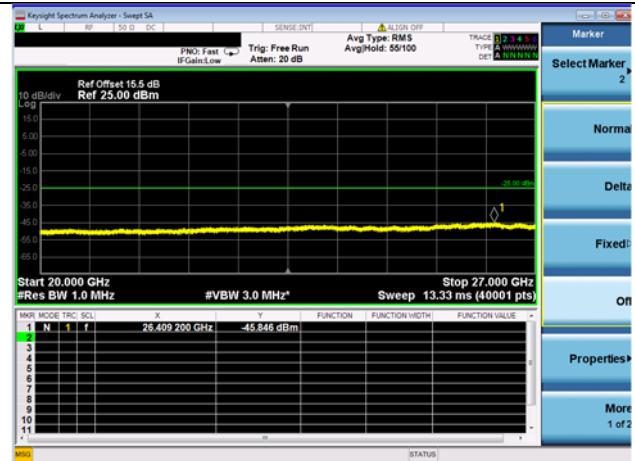

LOW CH/QPSK/FULL RB

LOW CH/QPSK/FULL RB

Mid CH/QPSK/1RB0 and 1RB99

Mid CH/QPSK/1RB0 and 1RB99

Mid CH/QPSK/1RB74 and 1RB0

Mid CH/QPSK/1RB74 and 1RB0

Mid CH/QPSK/FULL RB

Mid CH/QPSK/FULL RB

High CH/QPSK/1RB0 and 1RB99

High CH/QPSK/1RB0 and 1RB99

High CH/QPSK/1RB74 and 1RB0

High CH/QPSK/1RB74 and 1RB0

High CH/QPSK/FULL RB

High CH/QPSK/FULL RB

LTE CA 41C CSE

Channel Bandwidth: 20MHz+5MHz