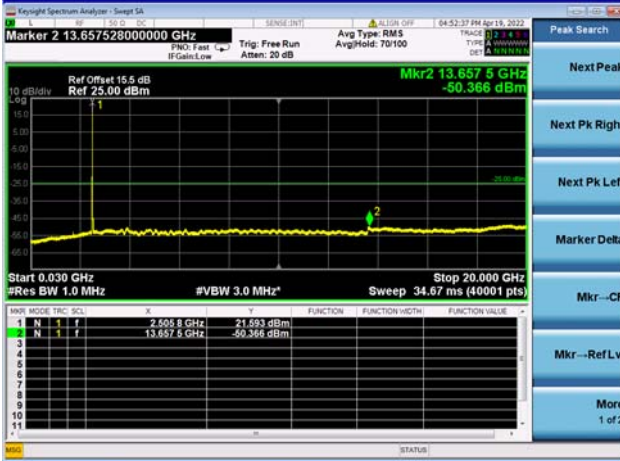

High CH/QPSK/1RB49 and 1RB0

High CH/QPSK/1RB49 and 1RB0

High CH/QPSK/FULL RB

High CH/QPSK/FULL RB

LTE CA 41C CSE

Channel Bandwidth: 10MHz+20MHz

LOW CH/QPSK/1RB0 and 1RB99

LOW CH/QPSK/1RB0 and 1RB99

LOW CH/QPSK/1RB49 and 1RB0

LOW CH/QPSK/1RB49 and 1RB0

LOW CH/QPSK/FULL RB

LOW CH/QPSK/FULL RB

Mid CH/QPSK/1RB0 and 1RB99

Mid CH/QPSK/1RB0 and 1RB99

Mid CH/QPSK/1RB49 and 1RB0

Mid CH/QPSK/1RB49 and 1RB0