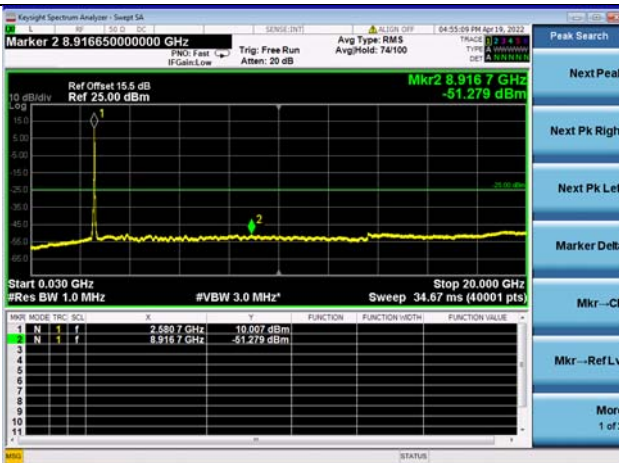

High CH/QPSK/1RB49 and 1RB0

High CH/QPSK/1RB49 and 1RB0

High CH/QPSK/FULL RB

High CH/QPSK/FULL RB

LTE CA 41C CSE

Channel Bandwidth: 10MHz+20MHz

LOW CH/QPSK/1RB0 and 1RB99

LOW CH/QPSK/1RB0 and 1RB99

LOW CH/QPSK/1RB49 and 1RB0

LOW CH/QPSK/1RB49 and 1RB0

LOW CH/QPSK/FULL RB

LOW CH/QPSK/FULL RB

Mid CH/QPSK/1RB0 and 1RB99

Mid CH/QPSK/1RB0 and 1RB99

Mid CH/QPSK/1RB49 and 1RB0

Mid CH/QPSK/1RB49 and 1RB0

Mid CH/QPSK/FULL RB

Mid CH/QPSK/FULL RB

High CH/QPSK/1RB0 and 1RB99

High CH/QPSK/1RB0 and 1RB99

High CH/QPSK/1RB49 and 1RB0

High CH/QPSK/1RB49 and 1RB0

High CH/QPSK/FULL RB

High CH/QPSK/FULL RB