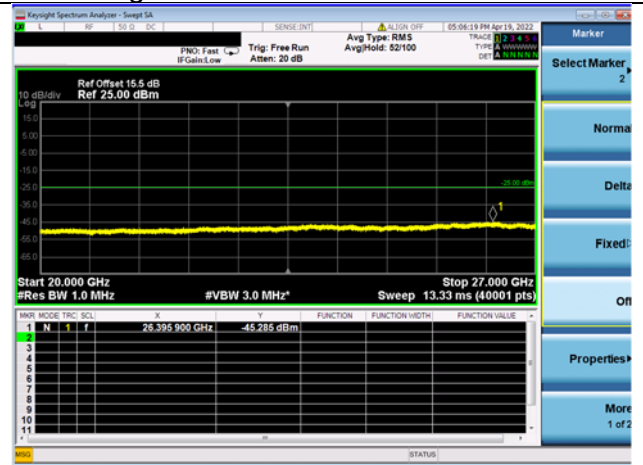

Mid CH/QPSK/FULL RB

Mid CH/QPSK/FULL RB

High CH/QPSK/1RB0 and 1RB99

High CH/QPSK/1RB0 and 1RB99

High CH/QPSK/1RB49 and 1RB0

High CH/QPSK/1RB49 and 1RB0

High CH/QPSK/FULL RB

High CH/QPSK/FULL RB

LTE CA 41C CSE

Channel Bandwidth: 15MHz+10MHz

LOW CH/QPSK/1RB0 and 1RB49

LOW CH/QPSK/1RB0 and 1RB49

LOW CH/QPSK/1RB74 and 1RB0

LOW CH/QPSK/1RB74 and 1RB0

LOW CH/QPSK/FULL RB

LOW CH/QPSK/FULL RB