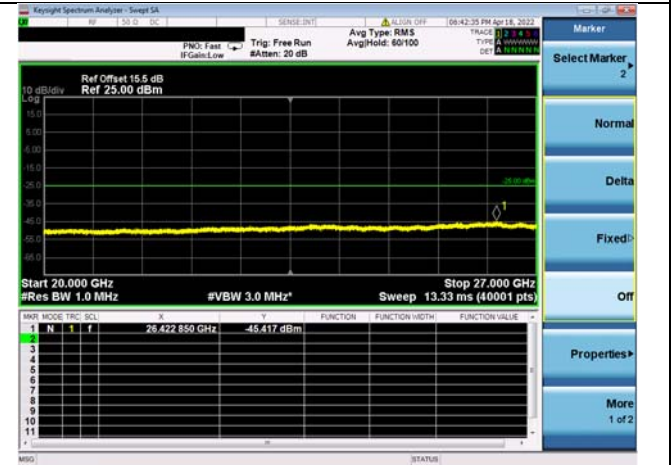

LTE CA 41C CSE

Channel Bandwidth: 15MHz+10MHz

LOW CH/QPSK/1RB0 and 1RB49

LOW CH/QPSK/1RB0 and 1RB49

LOW CH/QPSK/1RB74 and 1RB0

LOW CH/QPSK/1RB74 and 1RB0

LOW CH/QPSK/FULL RB

LOW CH/QPSK/FULL RB

Mid CH/QPSK/1RB0 and 1RB49

Mid CH/QPSK/1RB0 and 1RB49

Mid CH/QPSK/1RB74 and 1RB0

Mid CH/QPSK/1RB74 and 1RB0

Mid CH/QPSK/FULL RB

Mid CH/QPSK/FULL RB

LTE CA 41C CSE

Channel Bandwidth: 15MHz+15MHz