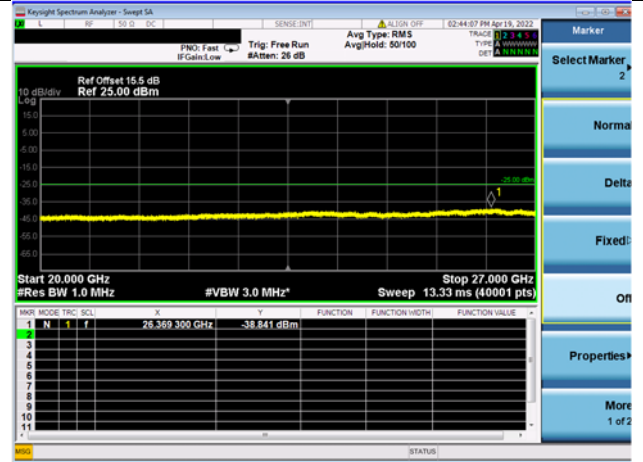

Mid CH/QPSK/1RB0 and 1RB74

Mid CH/QPSK/1RB0 and 1RB74

Mid CH/QPSK/1RB49 and 1RB0

Mid CH/QPSK/1RB49 and 1RB0

Mid CH/QPSK/FULL RB

Mid CH/QPSK/FULL RB

High CH/QPSK/1RB0 and 1RB74

High CH/QPSK/1RB0 and 1RB74

High CH/QPSK/1RB49 and 1RB0

High CH/QPSK/1RB49 and 1RB0

High CH/QPSK/FULL RB

High CH/QPSK/FULL RB

LTE CA 41C CSE

Channel Bandwidth: 10MHz+20MHz

LOW CH/QPSK/1RB0 and 1RB99

LOW CH/QPSK/1RB0 and 1RB99