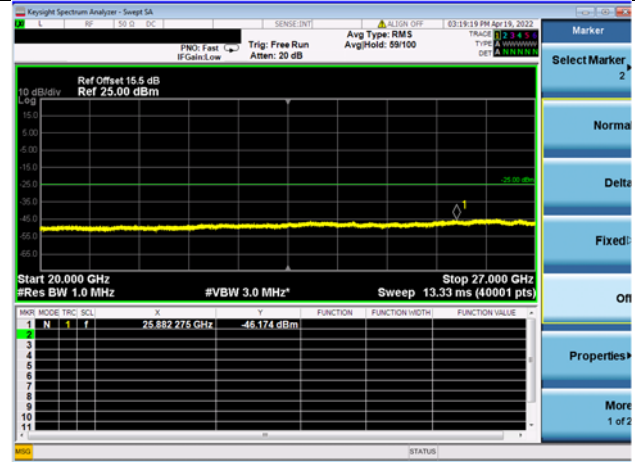

Mid CH/QPSK/1RB0 and 1RB99