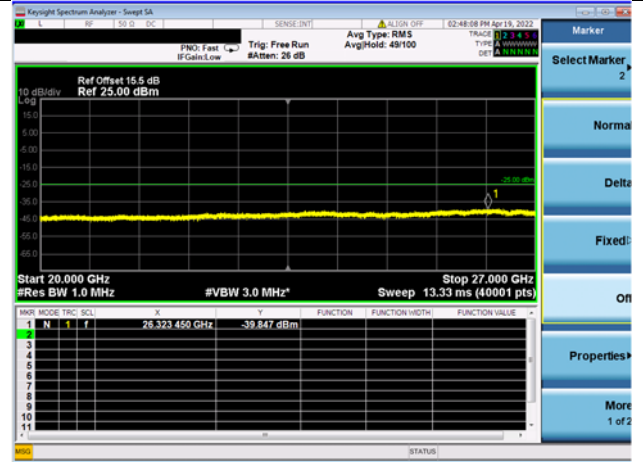

Mid CH/QPSK/1RB74 and 1RB0

Mid CH/QPSK/1RB74 and 1RB0

Mid CH/QPSK/FULL RB

Mid CH/QPSK/FULL RB

High CH/QPSK/1RB0 and 1RB74

High CH/QPSK/1RB0 and 1RB74

High CH/QPSK/1RB74 and 1RB0

High CH/QPSK/1RB74 and 1RB0

High CH/QPSK/FULL RB

High CH/QPSK/FULL RB

LTE CA 41C CSE

Channel Bandwidth: 15MHz+20MHz

LOW CH/QPSK/1RB0 and 1RB99

LOW CH/QPSK/1RB0 and 1RB99

LOW CH/QPSK/1RB74 and 1RB0

LOW CH/QPSK/1RB74 and 1RB0