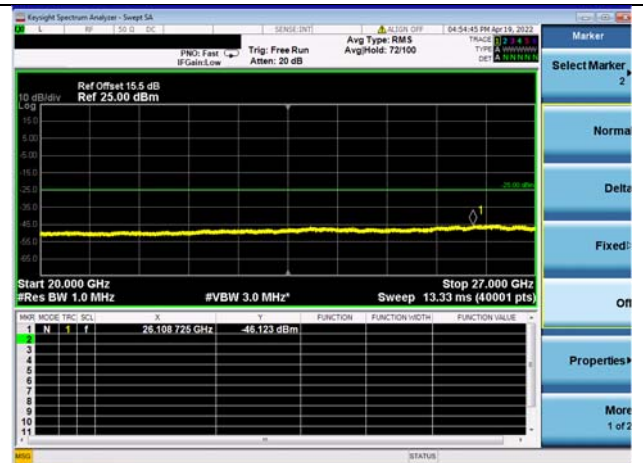

Mid CH/QPSK/FULL RB