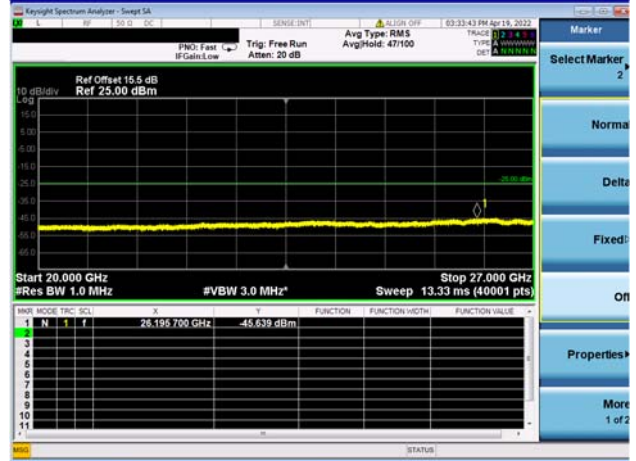

LOW CH/QPSK/1RB99 and 1RB0

LOW CH/QPSK/1RB99 and 1RB0