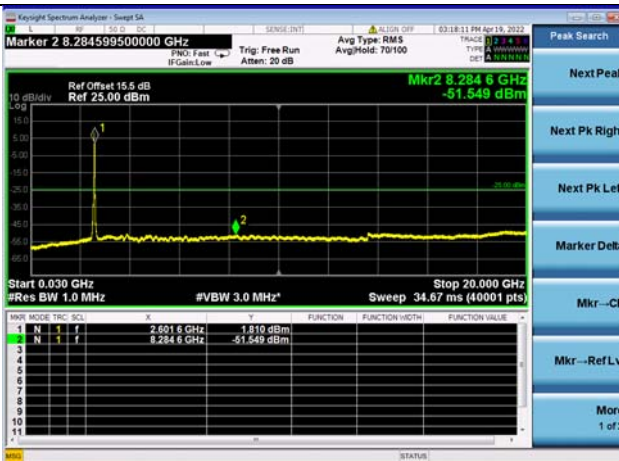

LOW CH/QPSK/FULL RB

LOW CH/QPSK/FULL RB

Mid CH/QPSK/1RB0 and 1RB99

Mid CH/QPSK/1RB0 and 1RB99

Mid CH/QPSK/1RB74 and 1RB0

Mid CH/QPSK/1RB74 and 1RB0

Mid CH/QPSK/FULL RB

Mid CH/QPSK/FULL RB

High CH/QPSK/1RB0 and 1RB99

High CH/QPSK/1RB0 and 1RB99

High CH/QPSK/1RB74 and 1RB0

High CH/QPSK/1RB74 and 1RB0

High CH/QPSK/FULL RB

High CH/QPSK/FULL RB

LTE CA 41C CSE

Channel Bandwidth: 20MHz+5MHz