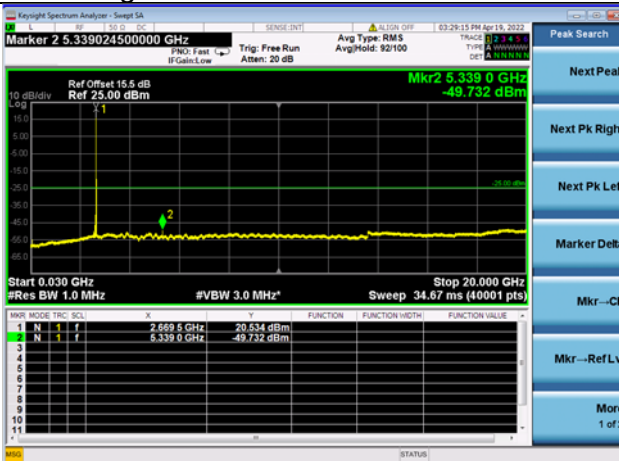

LOW CH/QPSK/FULL RB

LOW CH/QPSK/FULL RB

Mid CH/QPSK/1RB0 and 1RB99

Mid CH/QPSK/1RB0 and 1RB99

Mid CH/QPSK/1RB74 and 1RB0

Mid CH/QPSK/1RB74 and 1RB0

Mid CH/QPSK/FULL RB

Mid CH/QPSK/FULL RB

High CH/QPSK/1RB0 and 1RB99

High CH/QPSK/1RB0 and 1RB99

High CH/QPSK/1RB74 and 1RB0

High CH/QPSK/1RB74 and 1RB0

High CH/QPSK/FULL RB

High CH/QPSK/FULL RB

LTE CA 41C CSE

Channel Bandwidth: 20MHz+5MHz