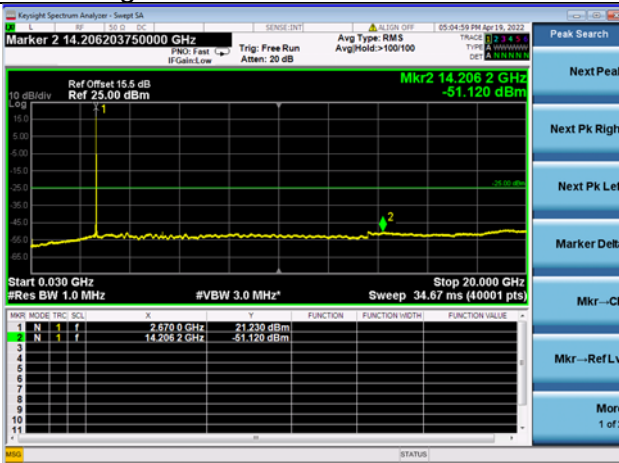

Mid CH/QPSK/FULL RB

Mid CH/QPSK/FULL RB

High CH/QPSK/1RB0 and 1RB99

High CH/QPSK/1RB0 and 1RB99

High CH/QPSK/1RB49 and 1RB0

High CH/QPSK/1RB49 and 1RB0

High CH/QPSK/FULL RB

High CH/QPSK/FULL RB

LTE CA 41C CSE

Channel Bandwidth: 15MHz+10MHz

LOW CH/QPSK/1RB0 and 1RB49

LOW CH/QPSK/1RB0 and 1RB49

LOW CH/QPSK/1RB74 and 1RB0

LOW CH/QPSK/1RB74 and 1RB0

LOW CH/QPSK/FULL RB

LOW CH/QPSK/FULL RB