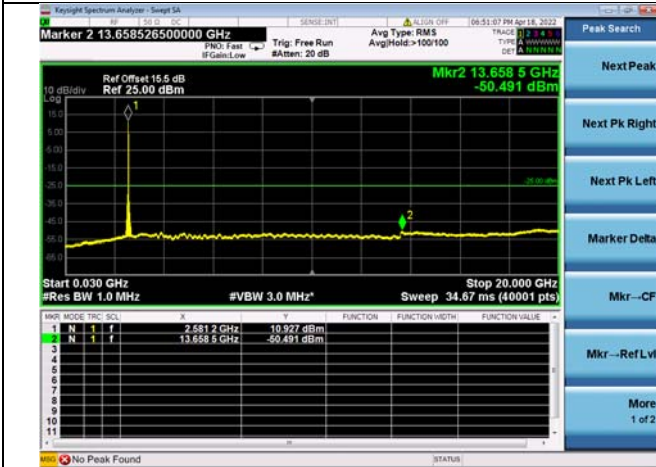

Mid CH/QPSK/1RB0 and 1RB74

Mid CH/QPSK/1RB0 and 1RB74

Mid CH/QPSK/1RB49 and 1RB0

Mid CH/QPSK/1RB49 and 1RB0

Mid CH/QPSK/FULL RB

Mid CH/QPSK/FULL RB

High CH/QPSK/1RB0 and 1RB74

High CH/QPSK/1RB0 and 1RB74

High CH/QPSK/1RB49 and 1RB0

High CH/QPSK/1RB49 and 1RB0

High CH/QPSK/FULL RB

High CH/QPSK/FULL RB

LTE CA 41C CSE

Channel Bandwidth: 10MHz+20MHz

LOW CH/QPSK/1RB0 and 1RB99

LOW CH/QPSK/1RB0 and 1RB99