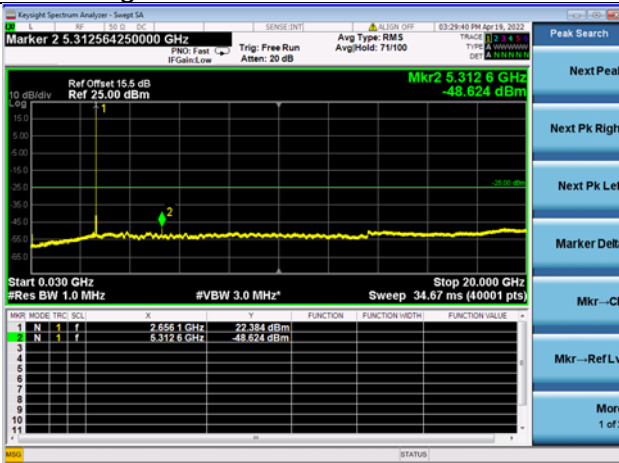

LOW CH/QPSK/FULL RB

LOW CH/QPSK/FULL RB

Mid CH/QPSK/1RB0 and 1RB99

Mid CH/QPSK/1RB0 and 1RB99

Mid CH/QPSK/1RB74 and 1RB0

Mid CH/QPSK/1RB74 and 1RB0

Mid CH/QPSK/FULL RB

Mid CH/QPSK/FULL RB

High CH/QPSK/1RB0 and 1RB99

High CH/QPSK/1RB0 and 1RB99

High CH/QPSK/1RB74 and 1RB0

High CH/QPSK/1RB74 and 1RB0

High CH/QPSK/FULL RB

High CH/QPSK/FULL RB

LTE CA 41C CSE

Channel Bandwidth: 20MHz+5MHz