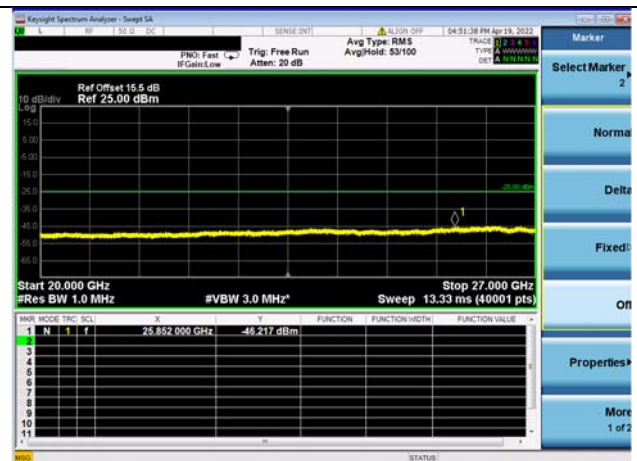

LOW CH/QPSK/FULL RB

LOW CH/QPSK/FULL RB