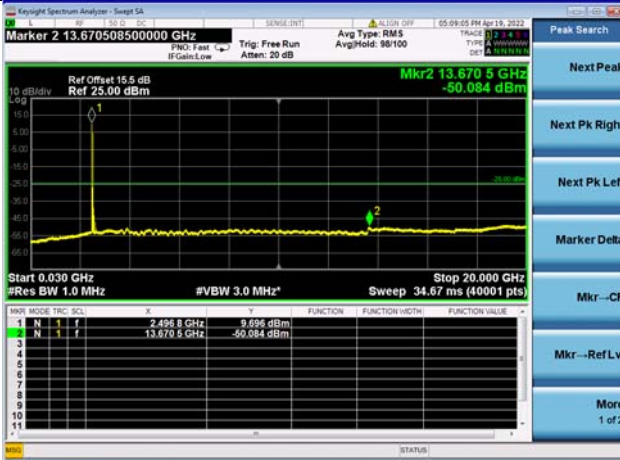

High CH/QPSK/FULL RB

High CH/QPSK/FULL RB

LTE CA 41C CSE

Channel Bandwidth: 15MHz+20MHz

LOW CH/QPSK/1RB0 and 1RB99

LOW CH/QPSK/1RB0 and 1RB99

LOW CH/QPSK/1RB74 and 1RB0

LOW CH/QPSK/1RB74 and 1RB0