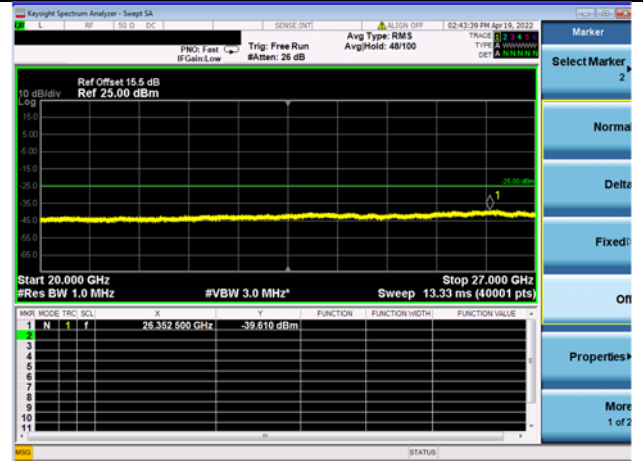

Mid CH/QPSK/1RB0 and 1RB74

Mid CH/QPSK/1RB0 and 1RB74

Mid CH/QPSK/1RB49 and 1RB0

Mid CH/QPSK/1RB49 and 1RB0

Mid CH/QPSK/FULL RB

Mid CH/QPSK/FULL RB

High CH/QPSK/1RB0 and 1RB74

High CH/QPSK/1RB0 and 1RB74

High CH/QPSK/1RB49 and 1RB0

High CH/QPSK/1RB49 and 1RB0

High CH/QPSK/FULL RB

High CH/QPSK/FULL RB

LTE CA 41C CSE

Channel Bandwidth: 10MHz+20MHz

LOW CH/QPSK/1RB0 and 1RB99

LOW CH/QPSK/1RB0 and 1RB99