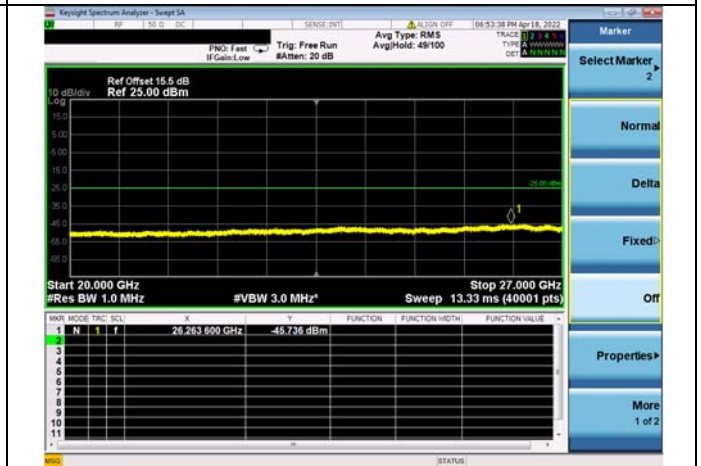

Mid CH/QPSK/1RB0 and 1RB74

Mid CH/QPSK/1RB0 and 1RB74

Mid CH/QPSK/1RB49 and 1RB0

Mid CH/QPSK/1RB49 and 1RB0

Mid CH/QPSK/FULL RB

Mid CH/QPSK/FULL RB

High CH/QPSK/1RB0 and 1RB74

High CH/QPSK/1RB0 and 1RB74

High CH/QPSK/1RB49 and 1RB0

High CH/QPSK/1RB49 and 1RB0

High CH/QPSK/FULL RB

High CH/QPSK/FULL RB

LTE CA 41C CSE

Channel Bandwidth: 10MHz+20MHz

LOW CH/QPSK/1RB0 and 1RB99

LOW CH/QPSK/1RB0 and 1RB99