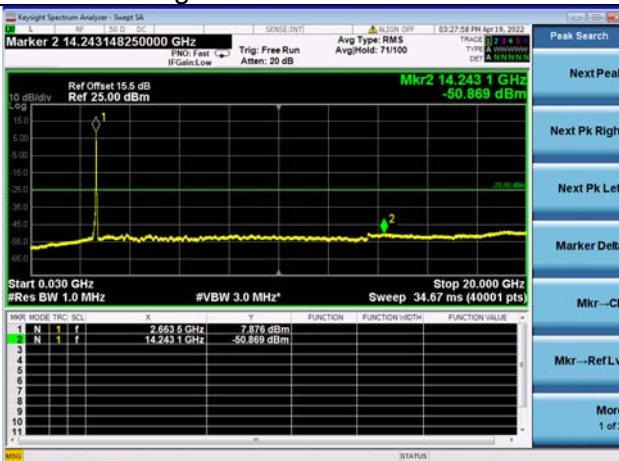

High CH/QPSK/1RB0 and 1RB99

High CH/QPSK/1RB0 and 1RB99

High CH/QPSK/1RB74 and 1RB0

High CH/QPSK/1RB74 and 1RB0

High CH/QPSK/FULL RB

High CH/QPSK/FULL RB

LTE CA 41C CSE

Channel Bandwidth: 20MHz+5MHz

LOW CH/QPSK/1RB0 and 1RB24

LOW CH/QPSK/1RB0 and 1RB24

LOW CH/QPSK/1RB99 and 1RB0

LOW CH/QPSK/1RB99 and 1RB0

LOW CH/QPSK/FULL RB

LOW CH/QPSK/FULL RB