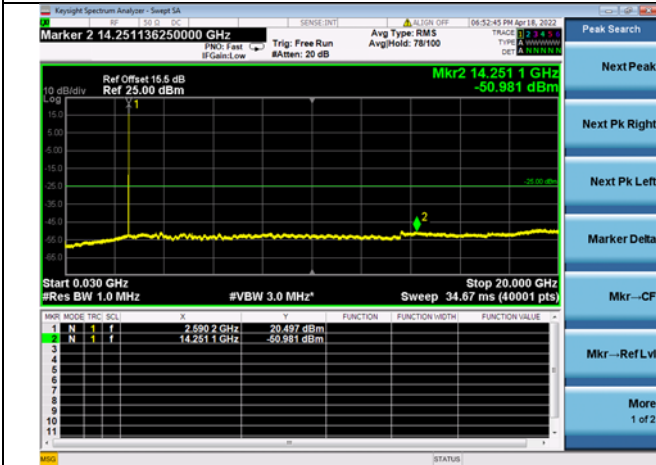

Mid CH/QPSK/1RB0 and 1RB74

Mid CH/QPSK/1RB0 and 1RB74

Mid CH/QPSK/1RB49 and 1RB0

Mid CH/QPSK/1RB49 and 1RB0

Mid CH/QPSK/FULL RB

Mid CH/QPSK/FULL RB

High CH/QPSK/1RB0 and 1RB74

High CH/QPSK/1RB0 and 1RB74

High CH/QPSK/1RB49 and 1RB0

High CH/QPSK/1RB49 and 1RB0

High CH/QPSK/FULL RB

High CH/QPSK/FULL RB

LTE CA 41C CSE

Channel Bandwidth: 10MHz+20MHz

LOW CH/QPSK/1RB0 and 1RB99

LOW CH/QPSK/1RB0 and 1RB99