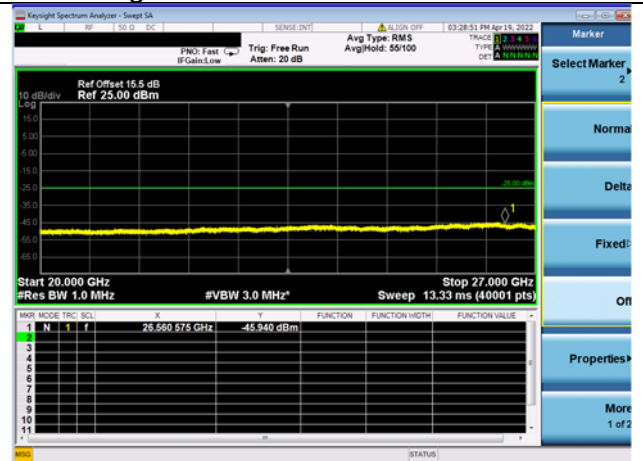

High CH/QPSK/1RB0 and 1RB99

High CH/QPSK/1RB0 and 1RB99

High CH/QPSK/1RB74 and 1RB0

High CH/QPSK/1RB74 and 1RB0

High CH/QPSK/FULL RB

High CH/QPSK/FULL RB

LTE CA 41C CSE

Channel Bandwidth: 20MHz+5MHz