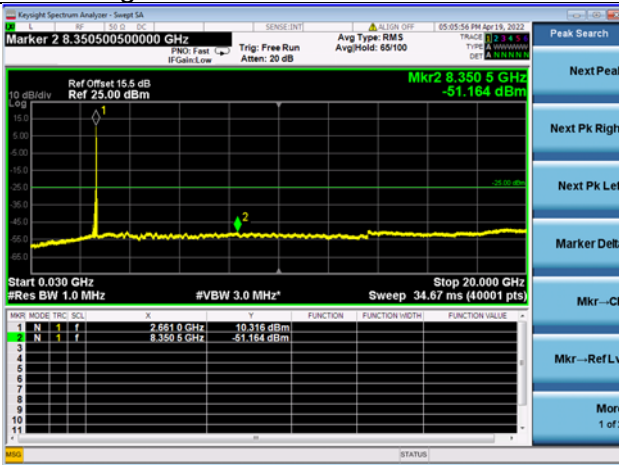

Mid CH/QPSK/FULL RB

Mid CH/QPSK/FULL RB

High CH/QPSK/1RB0 and 1RB99

High CH/QPSK/1RB0 and 1RB99

High CH/QPSK/1RB49 and 1RB0

High CH/QPSK/1RB49 and 1RB0

High CH/QPSK/FULL RB

High CH/QPSK/FULL RB

LTE CA 41C CSE

Channel Bandwidth: 15MHz+10MHz

LOW CH/QPSK/1RB0 and 1RB49

LOW CH/QPSK/1RB0 and 1RB49

LOW CH/QPSK/1RB74 and 1RB0

LOW CH/QPSK/1RB74 and 1RB0

LOW CH/QPSK/FULL RB

LOW CH/QPSK/FULL RB