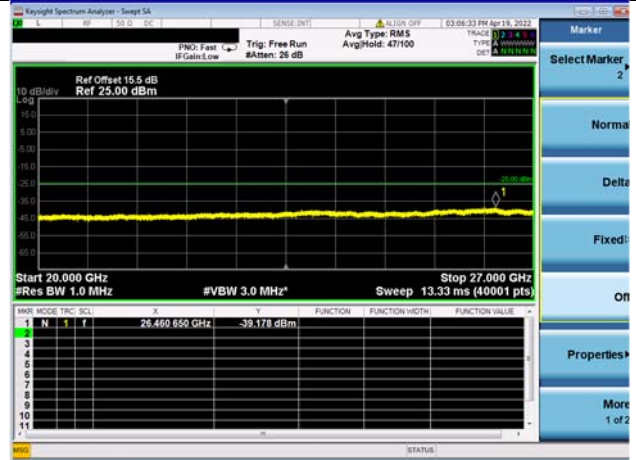

LOW CH/QPSK/1RB0 and 1RB74