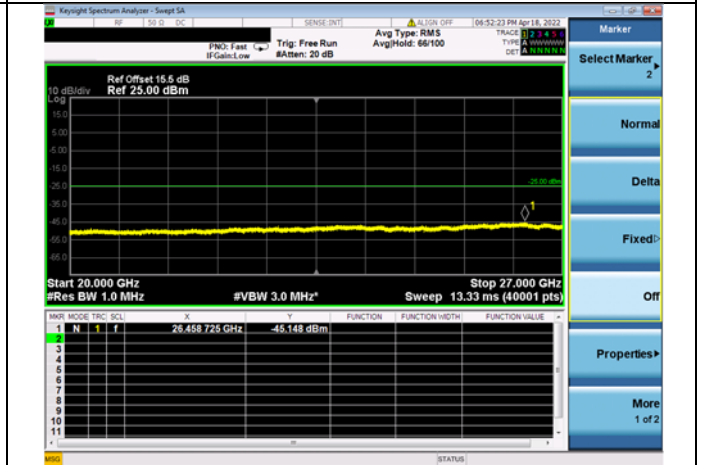

Mid CH/QPSK/1RB0 and 1RB74

Mid CH/QPSK/1RB0 and 1RB74

Mid CH/QPSK/1RB49 and 1RB0

Mid CH/QPSK/1RB49 and 1RB0

Mid CH/QPSK/FULL RB

Mid CH/QPSK/FULL RB

High CH/QPSK/1RB0 and 1RB74

High CH/QPSK/1RB0 and 1RB74

High CH/QPSK/1RB49 and 1RB0

High CH/QPSK/1RB49 and 1RB0

High CH/QPSK/FULL RB

High CH/QPSK/FULL RB

LTE CA 41C CSE

Channel Bandwidth: 10MHz+20MHz

LOW CH/QPSK/1RB0 and 1RB99

LOW CH/QPSK/1RB0 and 1RB99