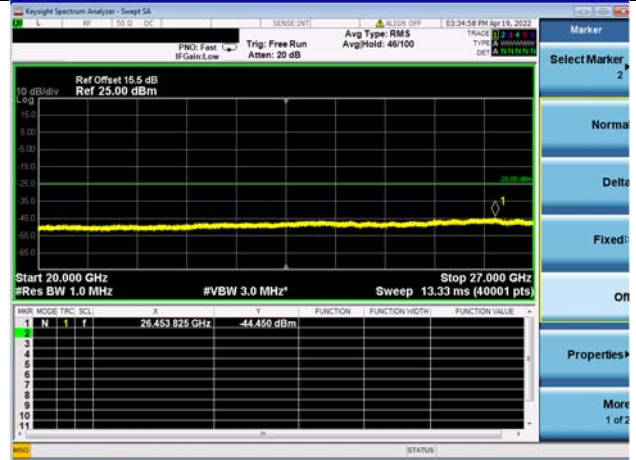

LTE CA 41C CSE

Channel Bandwidth: 20MHz+5MHz

LOW CH/QPSK/1RB0 and 1RB24

LOW CH/QPSK/1RB0 and 1RB24