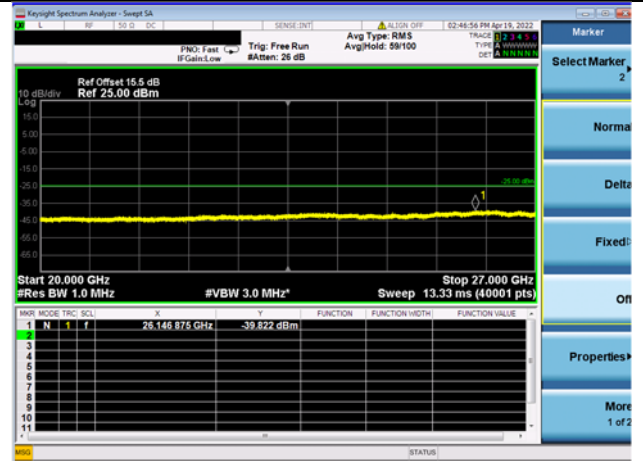

Mid CH/QPSK/1RB74 and 1RB0

Mid CH/QPSK/1RB74 and 1RB0

Mid CH/QPSK/FULL RB

Mid CH/QPSK/FULL RB

High CH/QPSK/1RB0 and 1RB74

High CH/QPSK/1RB0 and 1RB74

High CH/QPSK/1RB74 and 1RB0

High CH/QPSK/1RB74 and 1RB0

High CH/QPSK/FULL RB

High CH/QPSK/FULL RB

LTE CA 41C CSE

Channel Bandwidth: 15MHz+20MHz

LOW CH/QPSK/1RB0 and 1RB99

LOW CH/QPSK/1RB0 and 1RB99

LOW CH/QPSK/1RB74 and 1RB0

LOW CH/QPSK/1RB74 and 1RB0