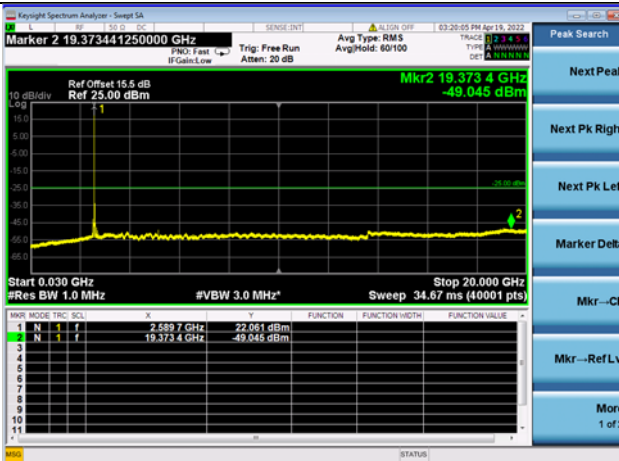

LOW CH/QPSK/FULL RB

LOW CH/QPSK/FULL RB

Mid CH/QPSK/1RB0 and 1RB99

Mid CH/QPSK/1RB0 and 1RB99

Mid CH/QPSK/1RB74 and 1RB0

Mid CH/QPSK/1RB74 and 1RB0

Mid CH/QPSK/FULL RB

Mid CH/QPSK/FULL RB

High CH/QPSK/1RB0 and 1RB99

High CH/QPSK/1RB0 and 1RB99

High CH/QPSK/1RB74 and 1RB0

High CH/QPSK/1RB74 and 1RB0

High CH/QPSK/FULL RB

High CH/QPSK/FULL RB

LTE CA 41C CSE

Channel Bandwidth: 20MHz+5MHz