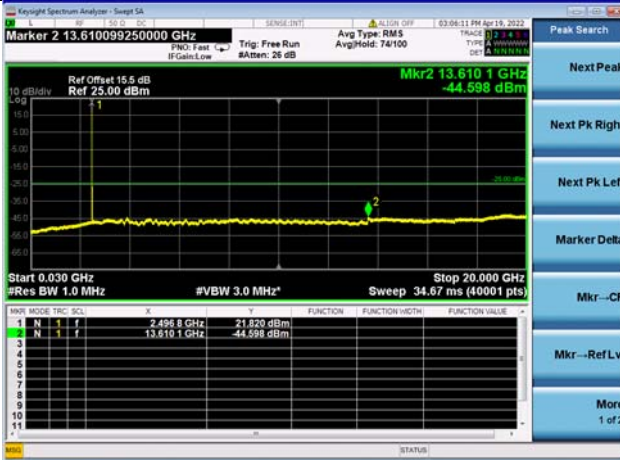

LTE CA 41C CSE

Channel Bandwidth: 15MHz+15MHz

LOW CH/QPSK/1RB0 and 1RB74