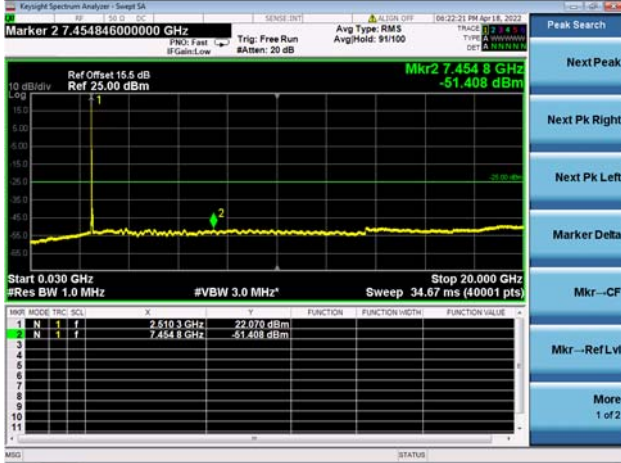

LTE CA 41C CSE

Channel Bandwidth: 15MHz+10MHz

LOW CH/QPSK/1RB0 and 1RB49

LOW CH/QPSK/1RB0 and 1RB49

LOW CH/QPSK/1RB74 and 1RB0

LOW CH/QPSK/1RB74 and 1RB0

LOW CH/QPSK/FULL RB

LOW CH/QPSK/FULL RB

Mid CH/QPSK/1RB0 and 1RB49

Mid CH/QPSK/1RB0 and 1RB49

Mid CH/QPSK/1RB74 and 1RB0

Mid CH/QPSK/1RB74 and 1RB0

Mid CH/QPSK/FULL RB

Mid CH/QPSK/FULL RB

LTE CA 41C CSE

Channel Bandwidth: 15MHz+15MHz