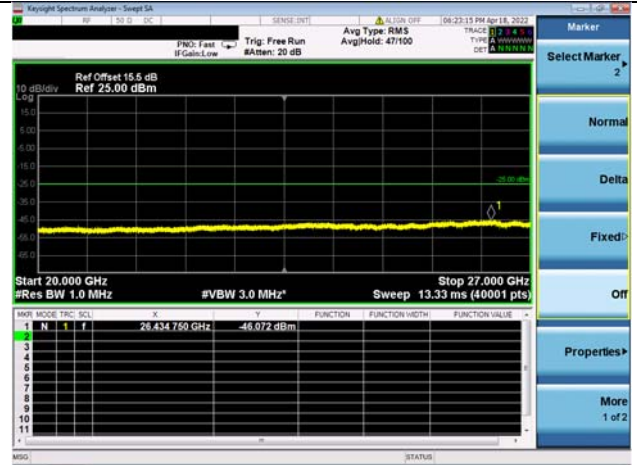

Mid CH/QPSK/FULL RB

Mid CH/QPSK/FULL RB

High CH/QPSK/1RB0 and 1RB99

High CH/QPSK/1RB0 and 1RB99

High CH/QPSK/1RB49 and 1RB0

High CH/QPSK/1RB49 and 1RB0

High CH/QPSK/FULL RB

High CH/QPSK/FULL RB

LTE CA 41C CSE

Channel Bandwidth: 15MHz+10MHz

LOW CH/QPSK/1RB0 and 1RB49

LOW CH/QPSK/1RB0 and 1RB49

LOW CH/QPSK/1RB74 and 1RB0

LOW CH/QPSK/1RB74 and 1RB0

LOW CH/QPSK/FULL RB

LOW CH/QPSK/FULL RB