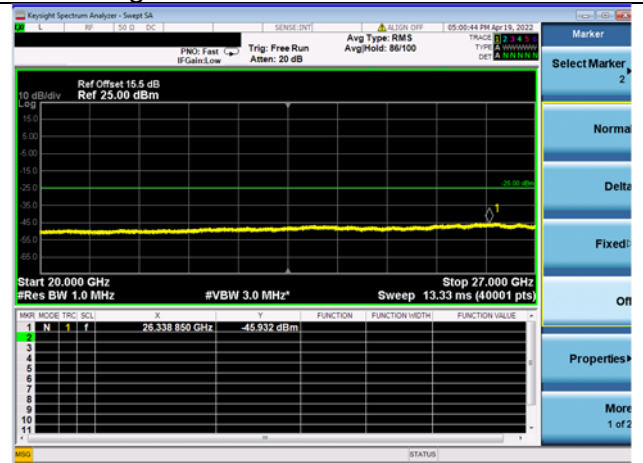

Mid CH/QPSK/FULL RB

Mid CH/QPSK/FULL RB

High CH/QPSK/1RB0 and 1RB99

High CH/QPSK/1RB0 and 1RB99

High CH/QPSK/1RB49 and 1RB0

High CH/QPSK/1RB49 and 1RB0

High CH/QPSK/FULL RB

High CH/QPSK/FULL RB

LTE CA 41C CSE

Channel Bandwidth: 15MHz+10MHz

LOW CH/QPSK/1RB0 and 1RB49

LOW CH/QPSK/1RB0 and 1RB49

LOW CH/QPSK/1RB74 and 1RB0

LOW CH/QPSK/1RB74 and 1RB0

LOW CH/QPSK/FULL RB

LOW CH/QPSK/FULL RB