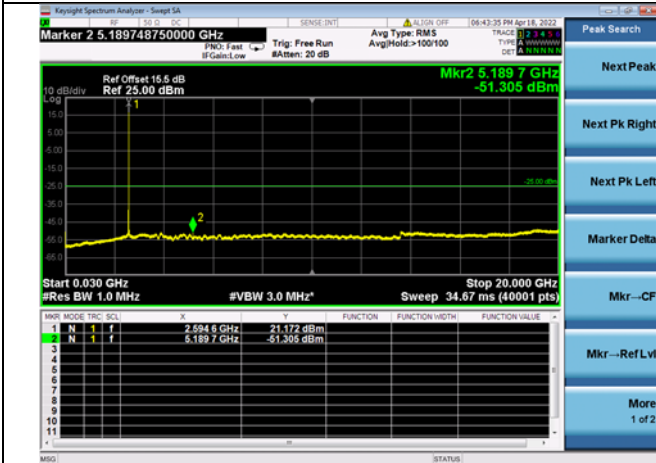

LTE CA 41C CSE

Channel Bandwidth: 15MHz+10MHz

LOW CH/QPSK/1RB0 and 1RB49

LOW CH/QPSK/1RB0 and 1RB49

LOW CH/QPSK/1RB74 and 1RB0

LOW CH/QPSK/1RB74 and 1RB0

LOW CH/QPSK/FULL RB

LOW CH/QPSK/FULL RB

Mid CH/QPSK/1RB0 and 1RB49

Mid CH/QPSK/1RB0 and 1RB49

Mid CH/QPSK/1RB74 and 1RB0

Mid CH/QPSK/1RB74 and 1RB0

Mid CH/QPSK/FULL RB

Mid CH/QPSK/FULL RB

LTE CA 41C CSE

Channel Bandwidth: 15MHz+15MHz