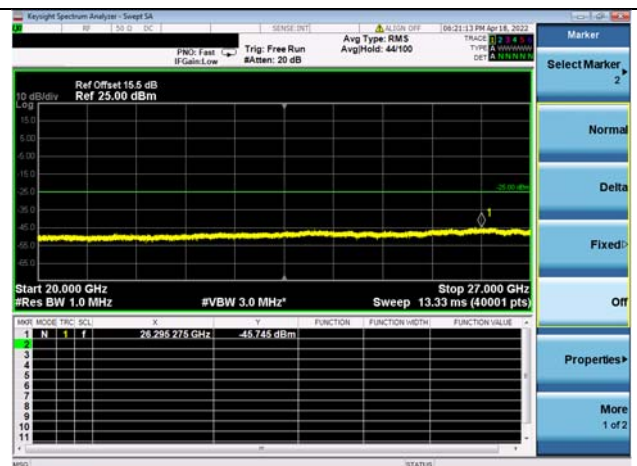

LTE CA 41C CSE

Channel Bandwidth: 15MHz+10MHz

LOW CH/QPSK/1RB0 and 1RB49

LOW CH/QPSK/1RB0 and 1RB49

LOW CH/QPSK/1RB74 and 1RB0

LOW CH/QPSK/1RB74 and 1RB0

LOW CH/QPSK/FULL RB

LOW CH/QPSK/FULL RB

Mid CH/QPSK/1RB0 and 1RB49

Mid CH/QPSK/1RB0 and 1RB49

Mid CH/QPSK/1RB74 and 1RB0

Mid CH/QPSK/1RB74 and 1RB0

Mid CH/QPSK/FULL RB

Mid CH/QPSK/FULL RB

LTE CA 41C CSE

Channel Bandwidth: 15MHz+15MHz