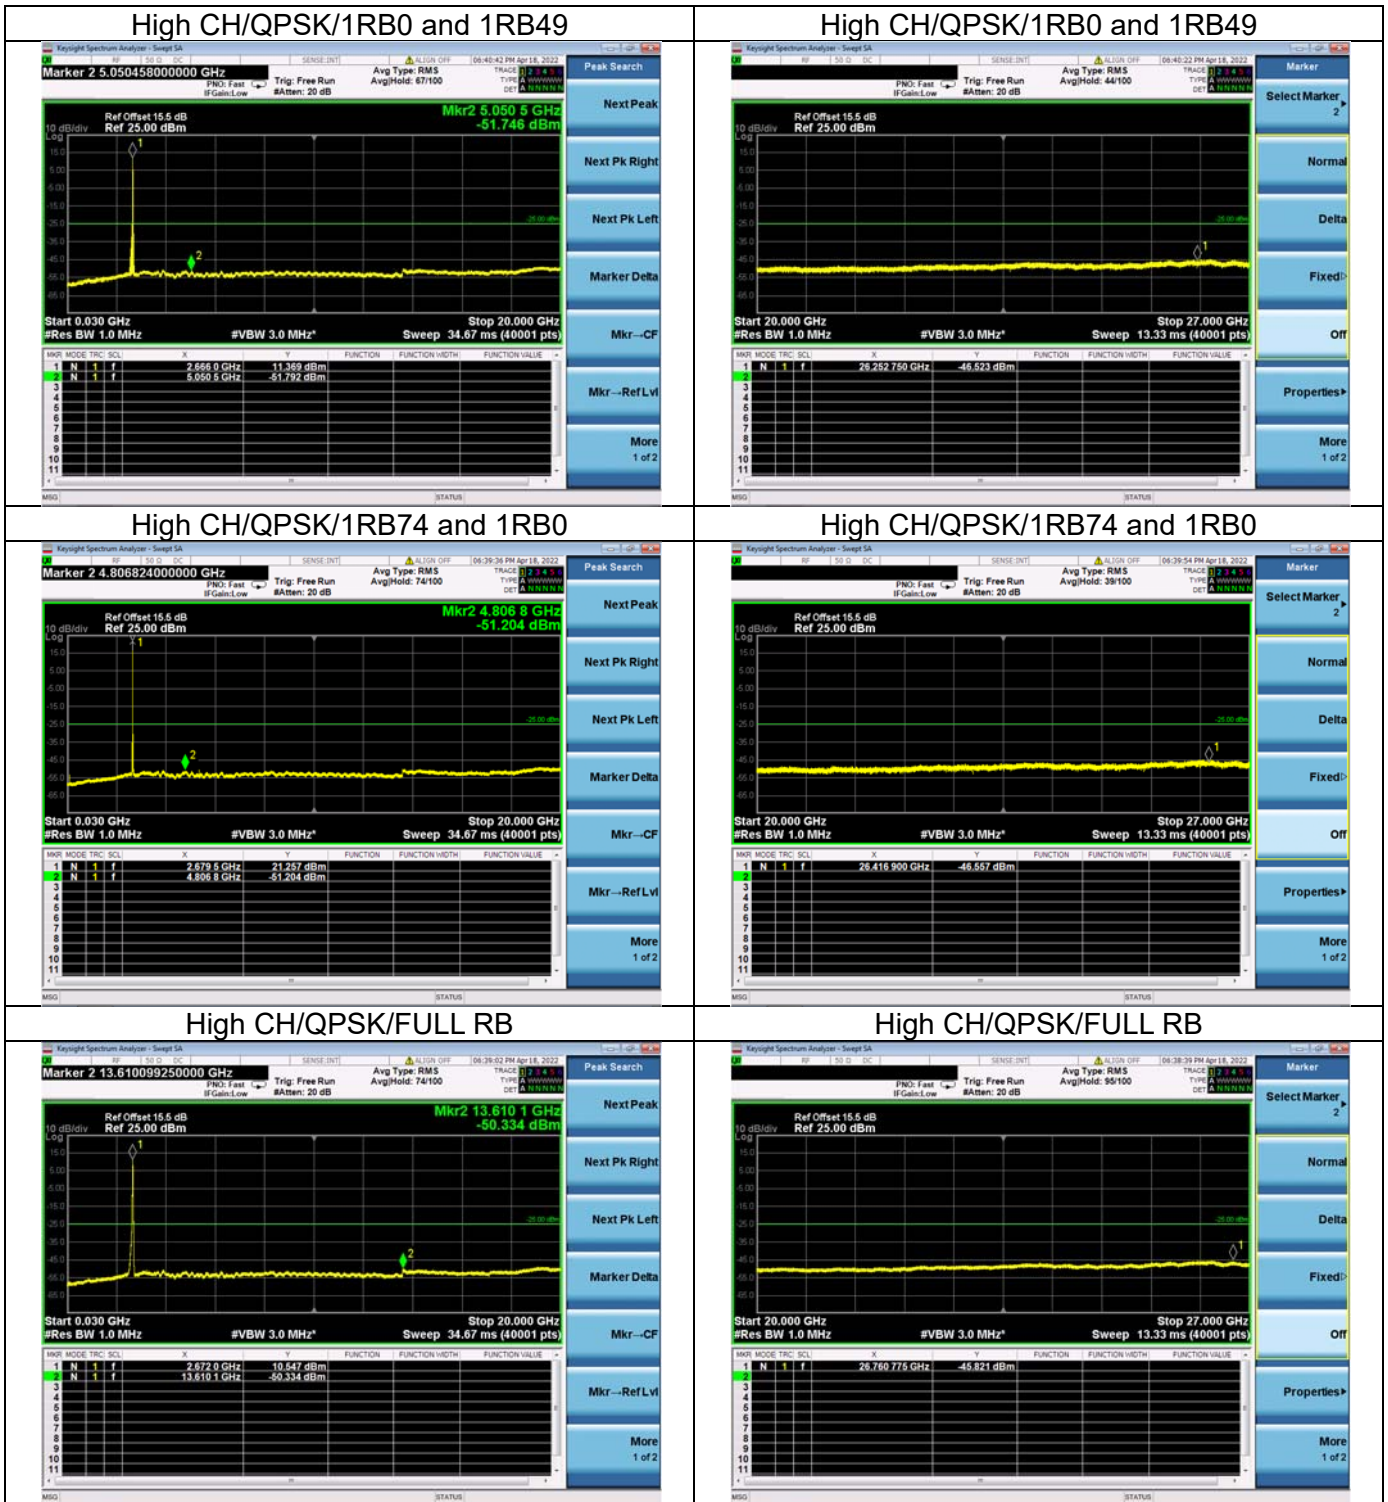

LTE CA 41C CSE

Channel Bandwidth: 15MHz+10MHz

LOW CH/QPSK/1RB0 and 1RB49

LOW CH/QPSK/1RB0 and 1RB49

LOW CH/QPSK/1RB74 and 1RB0

LOW CH/QPSK/1RB74 and 1RB0

LOW CH/QPSK/FULL RB

LOW CH/QPSK/FULL RB

Mid CH/QPSK/1RB0 and 1RB49

Mid CH/QPSK/1RB0 and 1RB49

Mid CH/QPSK/1RB74 and 1RB0

Mid CH/QPSK/1RB74 and 1RB0

Mid CH/QPSK/FULL RB

Mid CH/QPSK/FULL RB

LTE CA 41C CSE

Channel Bandwidth: 15MHz+15MHz

LOW CH/QPSK/1RB0 and 1RB74

LOW CH/QPSK/1RB0 and 1RB74

LOW CH/QPSK/1RB74 and 1RB0

LOW CH/QPSK/1RB74 and 1RB0

LOW CH/QPSK/FULL RB

LOW CH/QPSK/FULL RB

Mid CH/QPSK/1RB0 and 1RB74

Mid CH/QPSK/1RB0 and 1RB74