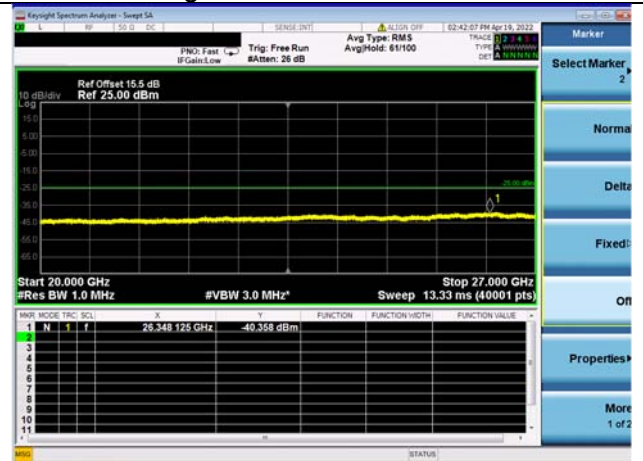

High CH/QPSK/1RB49 and 1RB0

High CH/QPSK/1RB49 and 1RB0

High CH/QPSK/FULL RB

High CH/QPSK/FULL RB

LTE CA 41C CSE

Channel Bandwidth: 10MHz+20MHz

LOW CH/QPSK/1RB0 and 1RB99

LOW CH/QPSK/1RB0 and 1RB99