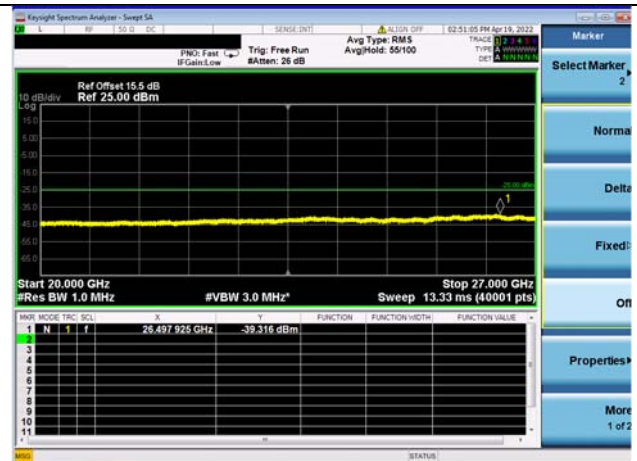

Mid CH/QPSK/1RB74 and 1RB0

Mid CH/QPSK/1RB74 and 1RB0

Mid CH/QPSK/FULL RB

Mid CH/QPSK/FULL RB

High CH/QPSK/1RB0 and 1RB74

High CH/QPSK/1RB0 and 1RB74

High CH/QPSK/1RB74 and 1RB0

High CH/QPSK/1RB74 and 1RB0

High CH/QPSK/FULL RB

High CH/QPSK/FULL RB

LTE CA 41C CSE

Channel Bandwidth: 15MHz+20MHz

LOW CH/QPSK/1RB0 and 1RB99

LOW CH/QPSK/1RB0 and 1RB99

LOW CH/QPSK/1RB74 and 1RB0

LOW CH/QPSK/1RB74 and 1RB0