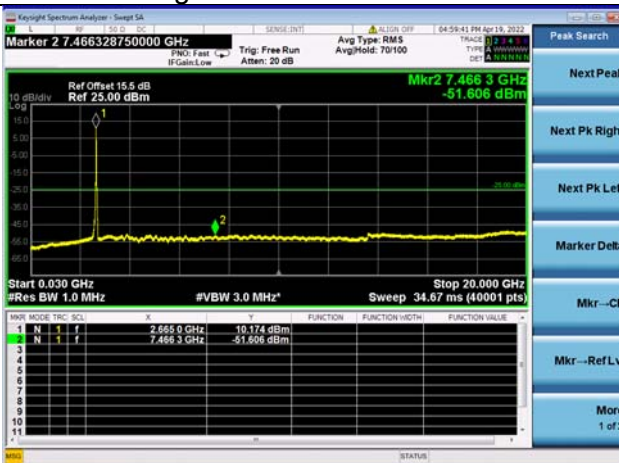

Mid CH/QPSK/FULL RB

Mid CH/QPSK/FULL RB

High CH/QPSK/1RB0 and 1RB99

High CH/QPSK/1RB0 and 1RB99

High CH/QPSK/1RB49 and 1RB0

High CH/QPSK/1RB49 and 1RB0

High CH/QPSK/FULL RB

High CH/QPSK/FULL RB

LTE CA 41C CSE

Channel Bandwidth: 15MHz+10MHz

LOW CH/QPSK/1RB0 and 1RB49

LOW CH/QPSK/1RB0 and 1RB49

LOW CH/QPSK/1RB74 and 1RB0

LOW CH/QPSK/1RB74 and 1RB0

LOW CH/QPSK/FULL RB

LOW CH/QPSK/FULL RB