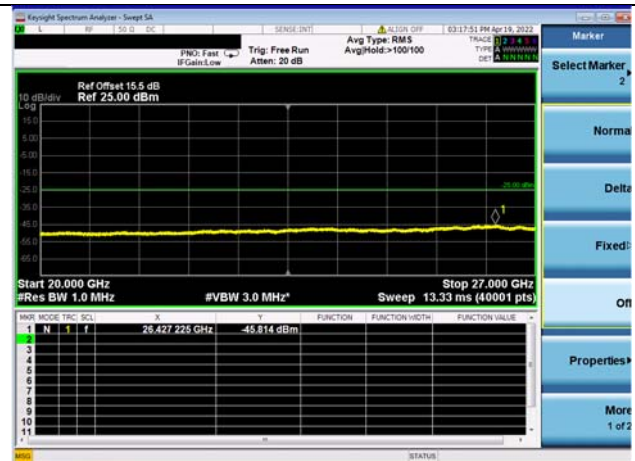

High CH/QPSK/1RB0 and 1RB99

High CH/QPSK/1RB0 and 1RB99

High CH/QPSK/1RB74 and 1RB0

High CH/QPSK/1RB74 and 1RB0

High CH/QPSK/FULL RB

High CH/QPSK/FULL RB

LTE CA 41C CSE

Channel Bandwidth: 20MHz+5MHz