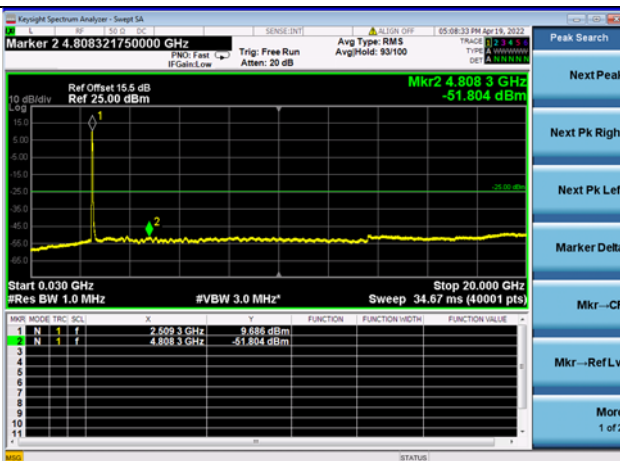

LOW CH/QPSK/FULL RB

LOW CH/QPSK/FULL RB