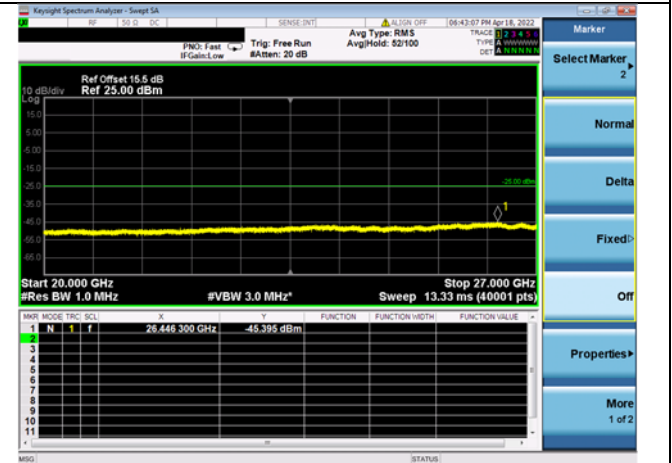

Mid CH/QPSK/1RB0 and 1RB49

Mid CH/QPSK/1RB0 and 1RB49

Mid CH/QPSK/1RB74 and 1RB0

Mid CH/QPSK/1RB74 and 1RB0

Mid CH/QPSK/FULL RB

Mid CH/QPSK/FULL RB

LTE CA 41C CSE

Channel Bandwidth: 15MHz+15MHz