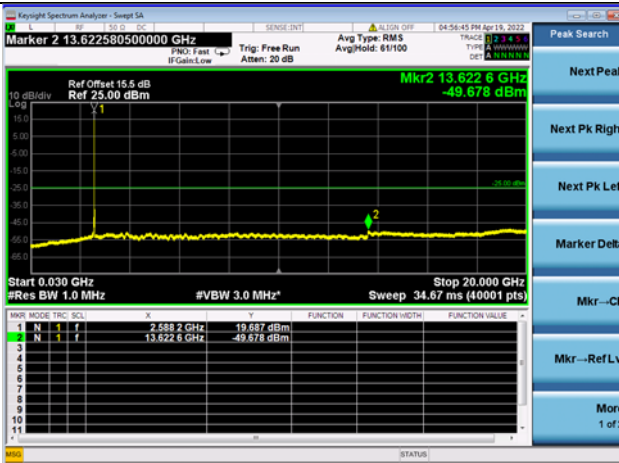

High CH/QPSK/1RB49 and 1RB0

High CH/QPSK/1RB49 and 1RB0

High CH/QPSK/FULL RB

High CH/QPSK/FULL RB

LTE CA 41C CSE

Channel Bandwidth: 10MHz+20MHz

LOW CH/QPSK/1RB0 and 1RB99

LOW CH/QPSK/1RB0 and 1RB99

LOW CH/QPSK/1RB49 and 1RB0

LOW CH/QPSK/1RB49 and 1RB0

LOW CH/QPSK/FULL RB

LOW CH/QPSK/FULL RB

Mid CH/QPSK/1RB0 and 1RB99

Mid CH/QPSK/1RB0 and 1RB99

Mid CH/QPSK/1RB49 and 1RB0

Mid CH/QPSK/1RB49 and 1RB0