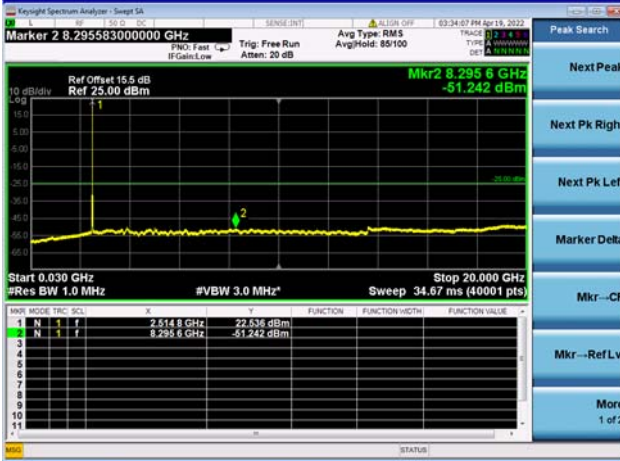

LOW CH/QPSK/1RB99 and 1RB0

LOW CH/QPSK/1RB99 and 1RB0