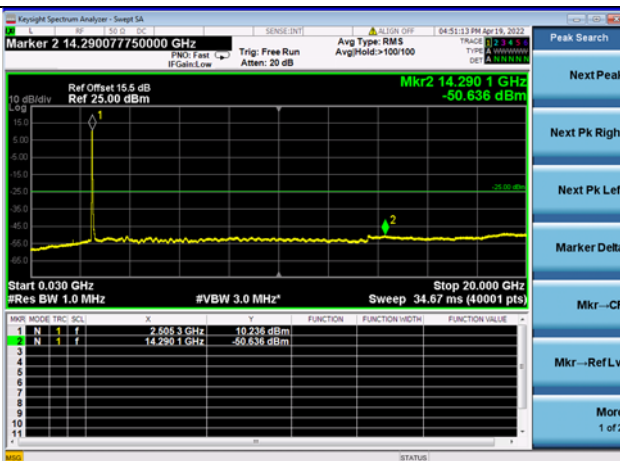

High CH/QPSK/1RB49 and 1RB0

High CH/QPSK/1RB49 and 1RB0

High CH/QPSK/FULL RB

High CH/QPSK/FULL RB

LTE CA 41C CSE

Channel Bandwidth: 10MHz+20MHz

LOW CH/QPSK/1RB0 and 1RB99

LOW CH/QPSK/1RB0 and 1RB99

LOW CH/QPSK/1RB49 and 1RB0

LOW CH/QPSK/1RB49 and 1RB0

LOW CH/QPSK/FULL RB

LOW CH/QPSK/FULL RB

Mid CH/QPSK/1RB0 and 1RB99

Mid CH/QPSK/1RB0 and 1RB99

Mid CH/QPSK/1RB49 and 1RB0

Mid CH/QPSK/1RB49 and 1RB0