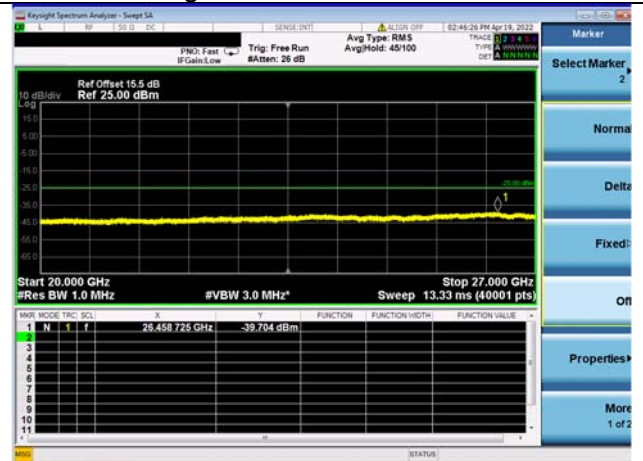

Mid CH/QPSK/1RB74 and 1RB0

Mid CH/QPSK/1RB74 and 1RB0

Mid CH/QPSK/FULL RB

Mid CH/QPSK/FULL RB

High CH/QPSK/1RB0 and 1RB74

High CH/QPSK/1RB0 and 1RB74

High CH/QPSK/1RB74 and 1RB0

High CH/QPSK/1RB74 and 1RB0

High CH/QPSK/FULL RB

High CH/QPSK/FULL RB

LTE CA 41C CSE

Channel Bandwidth: 15MHz+20MHz

LOW CH/QPSK/1RB0 and 1RB99

LOW CH/QPSK/1RB0 and 1RB99

LOW CH/QPSK/1RB74 and 1RB0

LOW CH/QPSK/1RB74 and 1RB0