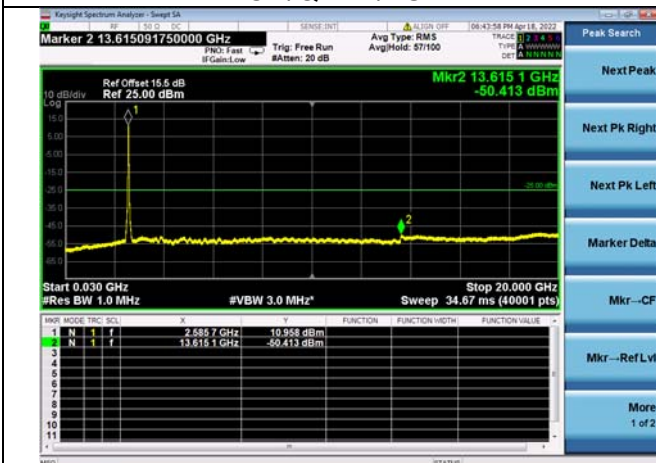

Mid CH/QPSK/1RB0 and 1RB49

Mid CH/QPSK/1RB0 and 1RB49

Mid CH/QPSK/1RB74 and 1RB0

Mid CH/QPSK/1RB74 and 1RB0

Mid CH/QPSK/FULL RB

Mid CH/QPSK/FULL RB

LTE CA 41C CSE

Channel Bandwidth: 15MHz+15MHz