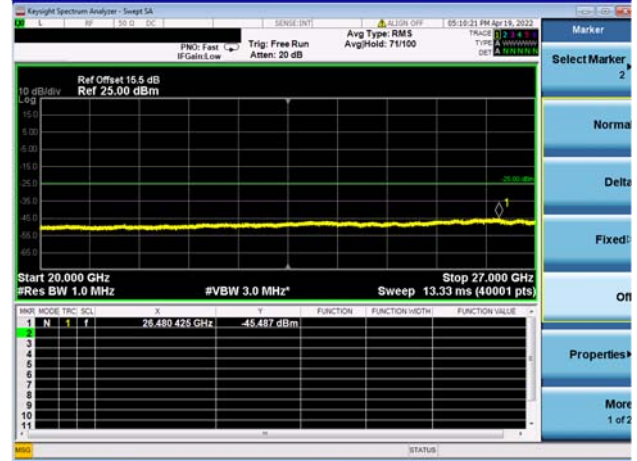

High CH/QPSK/FULL RB

High CH/QPSK/FULL RB

LTE CA 41C CSE

Channel Bandwidth: 15MHz+20MHz

LOW CH/QPSK/1RB0 and 1RB99

LOW CH/QPSK/1RB0 and 1RB99

LOW CH/QPSK/1RB74 and 1RB0

LOW CH/QPSK/1RB74 and 1RB0