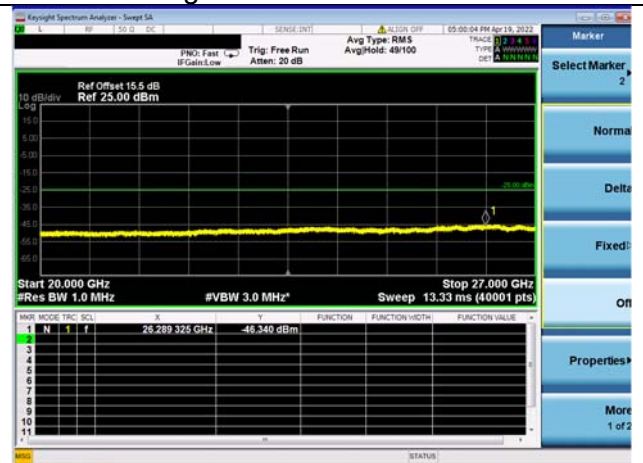

Mid CH/QPSK/FULL RB

Mid CH/QPSK/FULL RB

High CH/QPSK/1RB0 and 1RB99

High CH/QPSK/1RB0 and 1RB99

High CH/QPSK/1RB49 and 1RB0

High CH/QPSK/1RB49 and 1RB0

High CH/QPSK/FULL RB

High CH/QPSK/FULL RB

LTE CA 41C CSE

Channel Bandwidth: 15MHz+10MHz

LOW CH/QPSK/1RB0 and 1RB49

LOW CH/QPSK/1RB0 and 1RB49

LOW CH/QPSK/1RB74 and 1RB0

LOW CH/QPSK/1RB74 and 1RB0

LOW CH/QPSK/FULL RB

LOW CH/QPSK/FULL RB