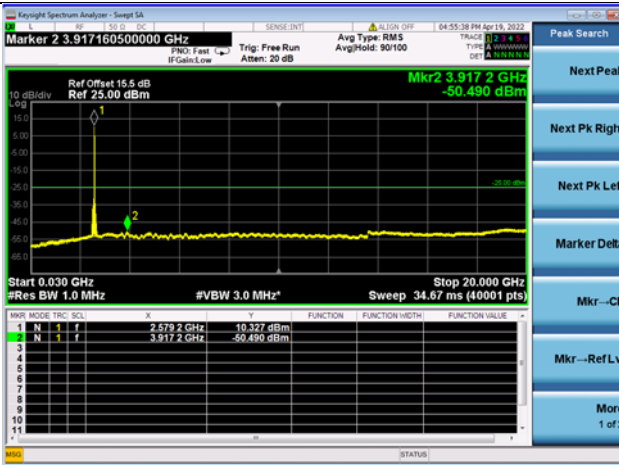

High CH/QPSK/1RB49 and 1RB0

High CH/QPSK/1RB49 and 1RB0

High CH/QPSK/FULL RB

High CH/QPSK/FULL RB

LTE CA 41C CSE

Channel Bandwidth: 10MHz+20MHz

LOW CH/QPSK/1RB0 and 1RB99

LOW CH/QPSK/1RB0 and 1RB99

LOW CH/QPSK/1RB49 and 1RB0

LOW CH/QPSK/1RB49 and 1RB0

LOW CH/QPSK/FULL RB

LOW CH/QPSK/FULL RB

Mid CH/QPSK/1RB0 and 1RB99

Mid CH/QPSK/1RB0 and 1RB99

Mid CH/QPSK/1RB49 and 1RB0

Mid CH/QPSK/1RB49 and 1RB0