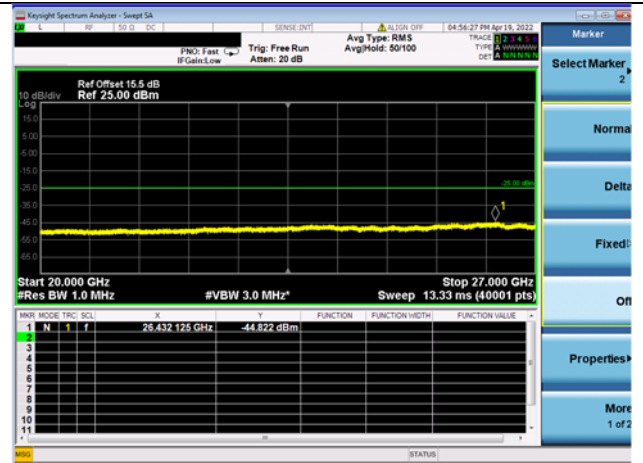

High CH/QPSK/1RB49 and 1RB0

High CH/QPSK/1RB49 and 1RB0

High CH/QPSK/FULL RB

High CH/QPSK/FULL RB

LTE CA 41C CSE

Channel Bandwidth: 10MHz+20MHz

LOW CH/QPSK/1RB0 and 1RB99

LOW CH/QPSK/1RB0 and 1RB99

LOW CH/QPSK/1RB49 and 1RB0

LOW CH/QPSK/1RB49 and 1RB0

LOW CH/QPSK/FULL RB

LOW CH/QPSK/FULL RB

Mid CH/QPSK/1RB0 and 1RB99

Mid CH/QPSK/1RB0 and 1RB99

Mid CH/QPSK/1RB49 and 1RB0

Mid CH/QPSK/1RB49 and 1RB0