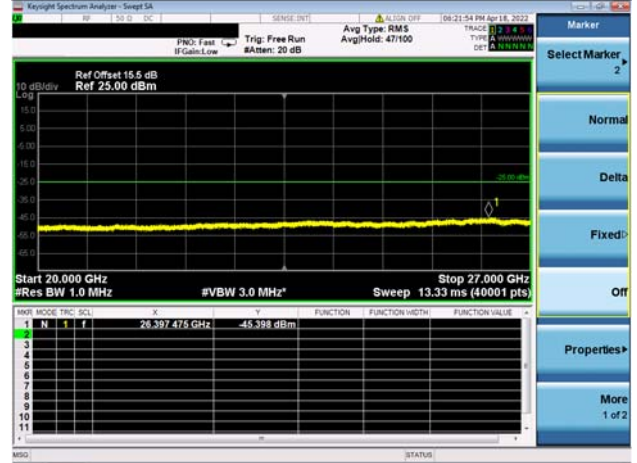

LTE CA 41C CSE

Channel Bandwidth: 15MHz+10MHz

LOW CH/QPSK/1RB0 and 1RB49

LOW CH/QPSK/1RB0 and 1RB49

LOW CH/QPSK/1RB74 and 1RB0

LOW CH/QPSK/1RB74 and 1RB0

LOW CH/QPSK/FULL RB

LOW CH/QPSK/FULL RB

Mid CH/QPSK/1RB0 and 1RB49

Mid CH/QPSK/1RB0 and 1RB49

Mid CH/QPSK/1RB74 and 1RB0

Mid CH/QPSK/1RB74 and 1RB0

Mid CH/QPSK/FULL RB

Mid CH/QPSK/FULL RB

LTE CA 41C CSE

Channel Bandwidth: 15MHz+15MHz