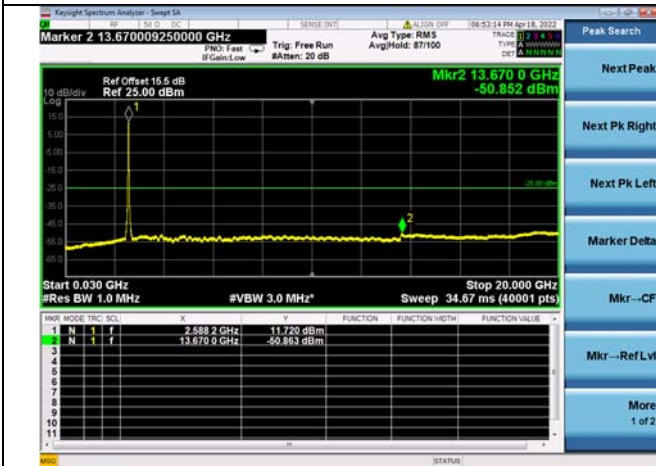

Mid CH/QPSK/1RB0 and 1RB74

Mid CH/QPSK/1RB0 and 1RB74

Mid CH/QPSK/1RB49 and 1RB0

Mid CH/QPSK/1RB49 and 1RB0

Mid CH/QPSK/FULL RB

Mid CH/QPSK/FULL RB

High CH/QPSK/1RB0 and 1RB74

High CH/QPSK/1RB0 and 1RB74

High CH/QPSK/1RB49 and 1RB0

High CH/QPSK/1RB49 and 1RB0

High CH/QPSK/FULL RB

High CH/QPSK/FULL RB

LTE CA 41C CSE

Channel Bandwidth: 10MHz+20MHz

LOW CH/QPSK/1RB0 and 1RB99

LOW CH/QPSK/1RB0 and 1RB99