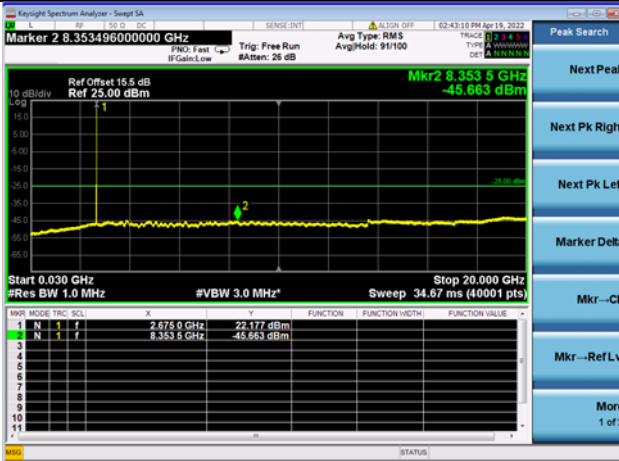

Mid CH/QPSK/1RB0 and 1RB74

Mid CH/QPSK/1RB0 and 1RB74

Mid CH/QPSK/1RB49 and 1RB0

Mid CH/QPSK/1RB49 and 1RB0

Mid CH/QPSK/FULL RB

Mid CH/QPSK/FULL RB

High CH/QPSK/1RB0 and 1RB74

High CH/QPSK/1RB0 and 1RB74

High CH/QPSK/1RB49 and 1RB0

High CH/QPSK/1RB49 and 1RB0

High CH/QPSK/FULL RB

High CH/QPSK/FULL RB

LTE CA 41C CSE

Channel Bandwidth: 10MHz+20MHz

LOW CH/QPSK/1RB0 and 1RB99

LOW CH/QPSK/1RB0 and 1RB99