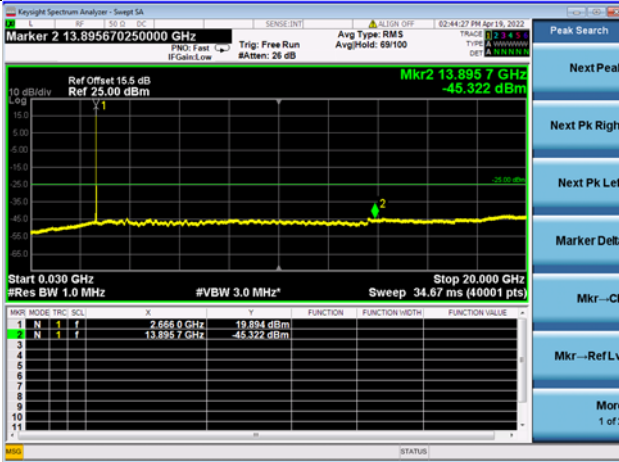

Mid CH/QPSK/1RB0 and 1RB74

Mid CH/QPSK/1RB0 and 1RB74

Mid CH/QPSK/1RB49 and 1RB0

Mid CH/QPSK/1RB49 and 1RB0

Mid CH/QPSK/FULL RB

Mid CH/QPSK/FULL RB

High CH/QPSK/1RB0 and 1RB74

High CH/QPSK/1RB0 and 1RB74

High CH/QPSK/1RB49 and 1RB0

High CH/QPSK/1RB49 and 1RB0

High CH/QPSK/FULL RB

High CH/QPSK/FULL RB

LTE CA 41C CSE

Channel Bandwidth: 10MHz+20MHz

LOW CH/QPSK/1RB0 and 1RB99

LOW CH/QPSK/1RB0 and 1RB99