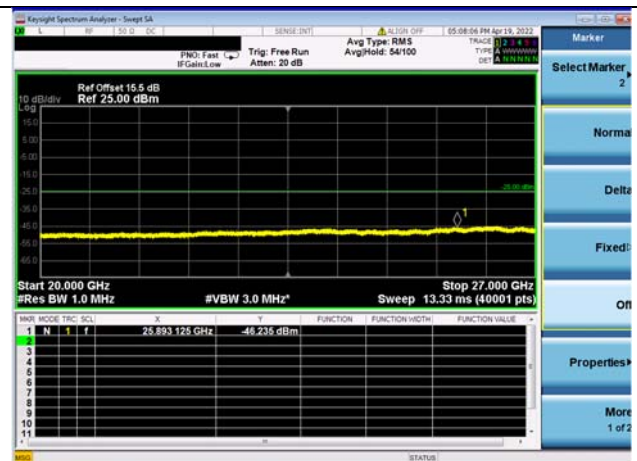

LOW CH/QPSK/FULL RB

LOW CH/QPSK/FULL RB