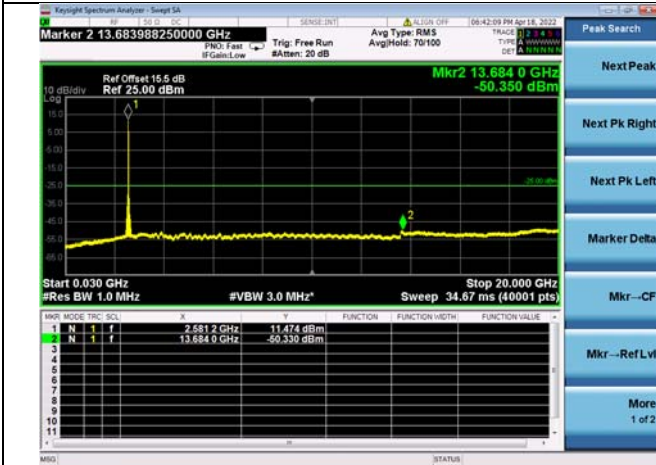

LTE CA 41C CSE

Channel Bandwidth: 15MHz+10MHz

LOW CH/QPSK/1RB0 and 1RB49

LOW CH/QPSK/1RB0 and 1RB49

LOW CH/QPSK/1RB74 and 1RB0

LOW CH/QPSK/1RB74 and 1RB0

LOW CH/QPSK/FULL RB

LOW CH/QPSK/FULL RB

Mid CH/QPSK/1RB0 and 1RB49

Mid CH/QPSK/1RB0 and 1RB49

Mid CH/QPSK/1RB74 and 1RB0

Mid CH/QPSK/1RB74 and 1RB0

Mid CH/QPSK/FULL RB

Mid CH/QPSK/FULL RB

LTE CA 41C CSE

Channel Bandwidth: 15MHz+15MHz