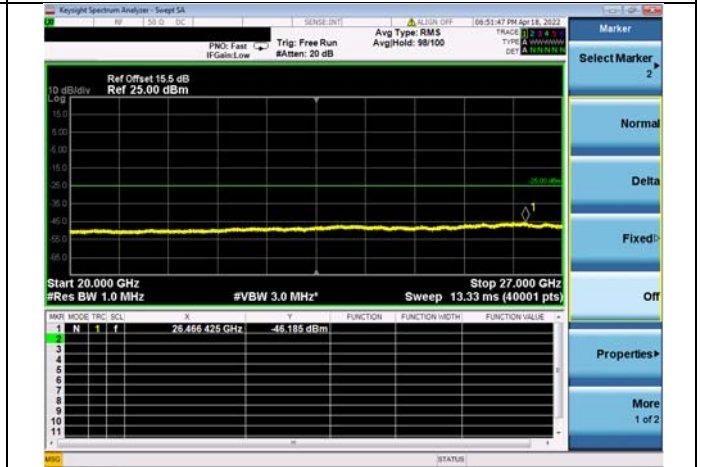

Mid CH/QPSK/1RB0 and 1RB74

Mid CH/QPSK/1RB0 and 1RB74

Mid CH/QPSK/1RB49 and 1RB0

Mid CH/QPSK/1RB49 and 1RB0

Mid CH/QPSK/FULL RB

Mid CH/QPSK/FULL RB

High CH/QPSK/1RB0 and 1RB74

High CH/QPSK/1RB0 and 1RB74

High CH/QPSK/1RB49 and 1RB0

High CH/QPSK/1RB49 and 1RB0

High CH/QPSK/FULL RB

High CH/QPSK/FULL RB

LTE CA 41C CSE

Channel Bandwidth: 10MHz+20MHz

LOW CH/QPSK/1RB0 and 1RB99

LOW CH/QPSK/1RB0 and 1RB99