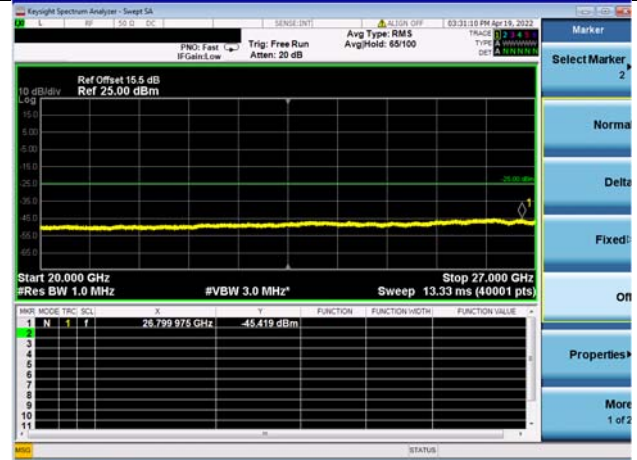

High CH/QPSK/FULL RB

High CH/QPSK/FULL RB

LTE CA 41C CSE

Channel Bandwidth: 15MHz+20MHz

LOW CH/QPSK/1RB0 and 1RB99

LOW CH/QPSK/1RB0 and 1RB99

LOW CH/QPSK/1RB74 and 1RB0

LOW CH/QPSK/1RB74 and 1RB0