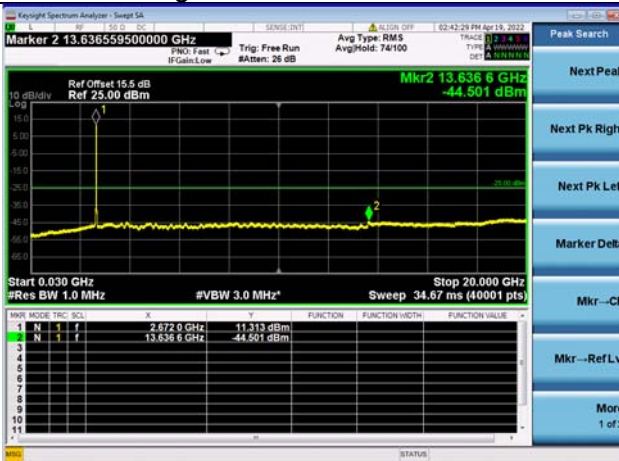

Mid CH/QPSK/1RB0 and 1RB74

Mid CH/QPSK/1RB0 and 1RB74

Mid CH/QPSK/1RB49 and 1RB0

Mid CH/QPSK/1RB49 and 1RB0

Mid CH/QPSK/FULL RB

Mid CH/QPSK/FULL RB

High CH/QPSK/1RB0 and 1RB74

High CH/QPSK/1RB0 and 1RB74

High CH/QPSK/1RB49 and 1RB0

High CH/QPSK/1RB49 and 1RB0

High CH/QPSK/FULL RB

High CH/QPSK/FULL RB

LTE CA 41C CSE

Channel Bandwidth: 10MHz+20MHz

LOW CH/QPSK/1RB0 and 1RB99

LOW CH/QPSK/1RB0 and 1RB99