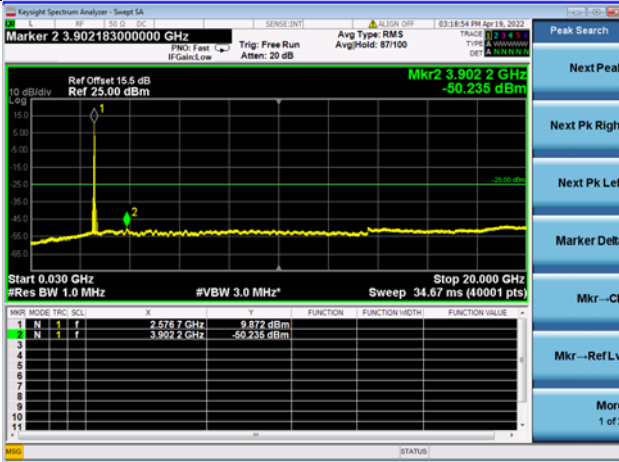

Mid CH/QPSK/1RB0 and 1RB99