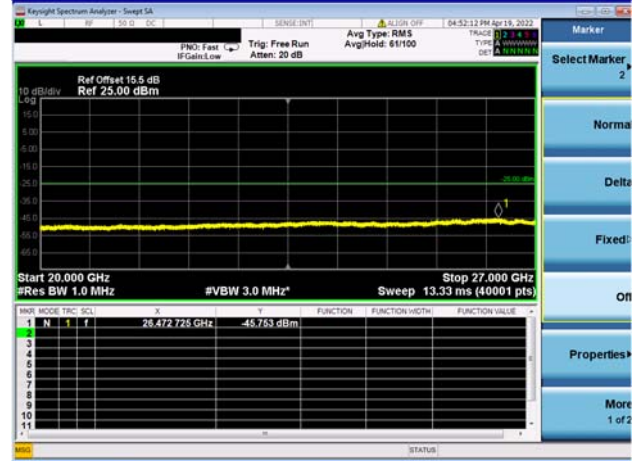

LOW CH/QPSK/1RB49 and 1RB0

LOW CH/QPSK/1RB49 and 1RB0