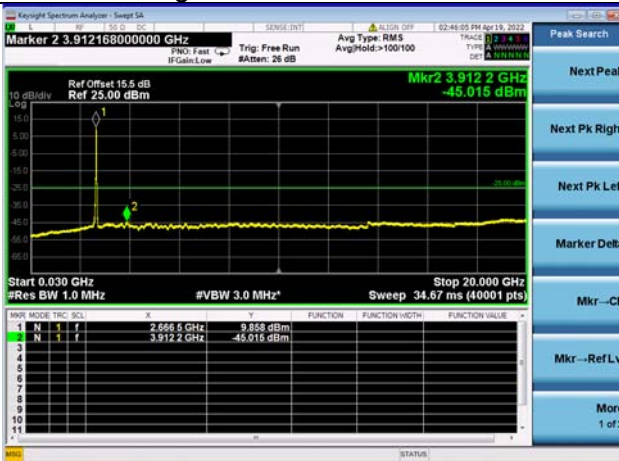

Mid CH/QPSK/1RB74 and 1RB0

Mid CH/QPSK/1RB74 and 1RB0

Mid CH/QPSK/FULL RB

Mid CH/QPSK/FULL RB

High CH/QPSK/1RB0 and 1RB74

High CH/QPSK/1RB0 and 1RB74

High CH/QPSK/1RB74 and 1RB0

High CH/QPSK/1RB74 and 1RB0

High CH/QPSK/FULL RB

High CH/QPSK/FULL RB

LTE CA 41C CSE

Channel Bandwidth: 15MHz+20MHz

LOW CH/QPSK/1RB0 and 1RB99

LOW CH/QPSK/1RB0 and 1RB99

LOW CH/QPSK/1RB74 and 1RB0

LOW CH/QPSK/1RB74 and 1RB0