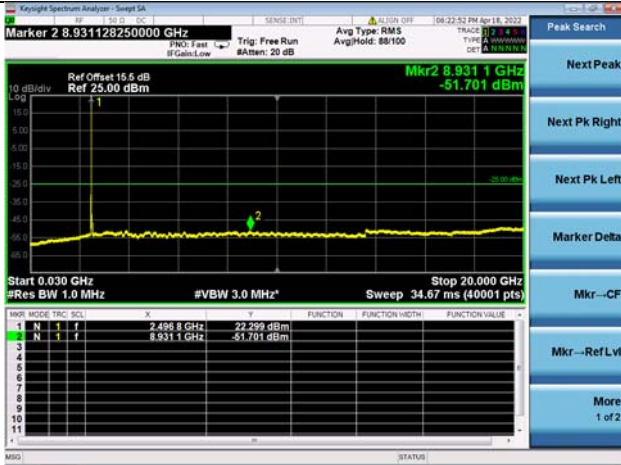

Mid CH/QPSK/FULL RB

Mid CH/QPSK/FULL RB

High CH/QPSK/1RB0 and 1RB99

High CH/QPSK/1RB0 and 1RB99

High CH/QPSK/1RB49 and 1RB0

High CH/QPSK/1RB49 and 1RB0

High CH/QPSK/FULL RB

High CH/QPSK/FULL RB

LTE CA 41C CSE

Channel Bandwidth: 15MHz+10MHz

LOW CH/QPSK/1RB0 and 1RB49

LOW CH/QPSK/1RB0 and 1RB49

LOW CH/QPSK/1RB74 and 1RB0

LOW CH/QPSK/1RB74 and 1RB0

LOW CH/QPSK/FULL RB

LOW CH/QPSK/FULL RB