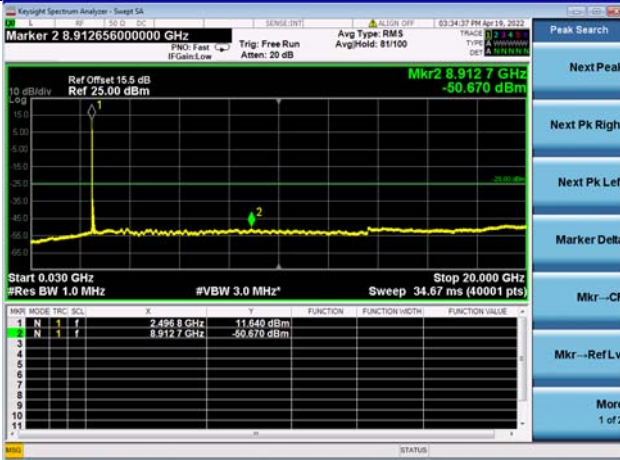

LTE CA 41C CSE

Channel Bandwidth: 20MHz+5MHz

LOW CH/QPSK/1RB0 and 1RB24

LOW CH/QPSK/1RB0 and 1RB24