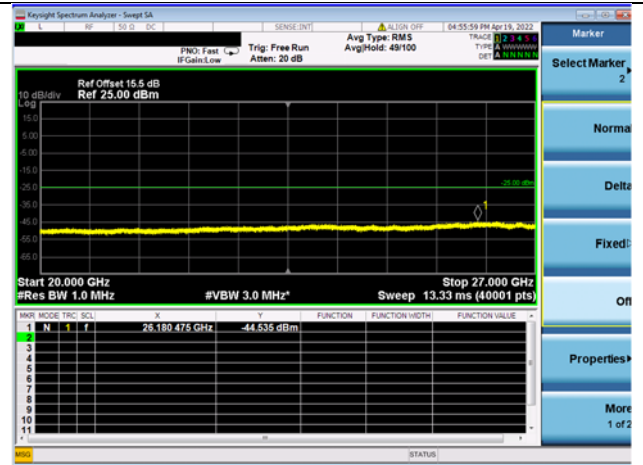

High CH/QPSK/1RB49 and 1RB0

High CH/QPSK/1RB49 and 1RB0

High CH/QPSK/FULL RB

High CH/QPSK/FULL RB

LTE CA 41C CSE

Channel Bandwidth: 10MHz+20MHz

LOW CH/QPSK/1RB0 and 1RB99

LOW CH/QPSK/1RB0 and 1RB99

LOW CH/QPSK/1RB49 and 1RB0

LOW CH/QPSK/1RB49 and 1RB0

LOW CH/QPSK/FULL RB

LOW CH/QPSK/FULL RB

Mid CH/QPSK/1RB0 and 1RB99

Mid CH/QPSK/1RB0 and 1RB99

Mid CH/QPSK/1RB49 and 1RB0

Mid CH/QPSK/1RB49 and 1RB0