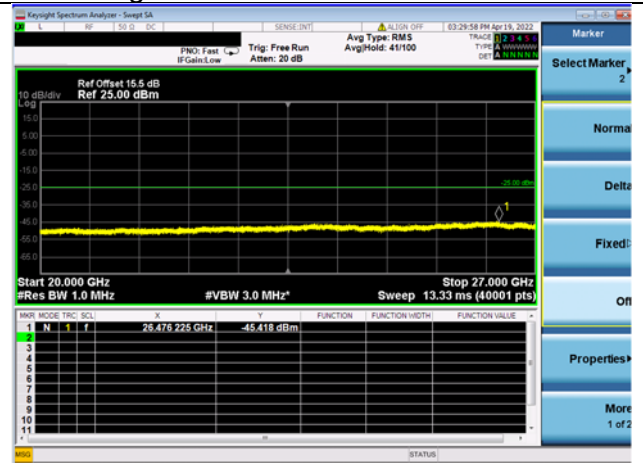

LOW CH/QPSK/FULL RB

LOW CH/QPSK/FULL RB

Mid CH/QPSK/1RB0 and 1RB99

Mid CH/QPSK/1RB0 and 1RB99

Mid CH/QPSK/1RB74 and 1RB0

Mid CH/QPSK/1RB74 and 1RB0

Mid CH/QPSK/FULL RB

Mid CH/QPSK/FULL RB

High CH/QPSK/1RB0 and 1RB99

High CH/QPSK/1RB0 and 1RB99

High CH/QPSK/1RB74 and 1RB0

High CH/QPSK/1RB74 and 1RB0

High CH/QPSK/FULL RB

High CH/QPSK/FULL RB

LTE CA 41C CSE

Channel Bandwidth: 20MHz+5MHz