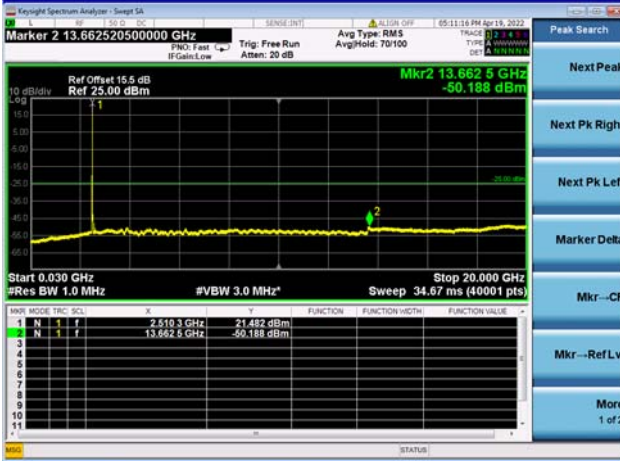

High CH/QPSK/FULL RB

High CH/QPSK/FULL RB

LTE CA 41C CSE

Channel Bandwidth: 15MHz+20MHz

LOW CH/QPSK/1RB0 and 1RB99

LOW CH/QPSK/1RB0 and 1RB99

LOW CH/QPSK/1RB74 and 1RB0

LOW CH/QPSK/1RB74 and 1RB0