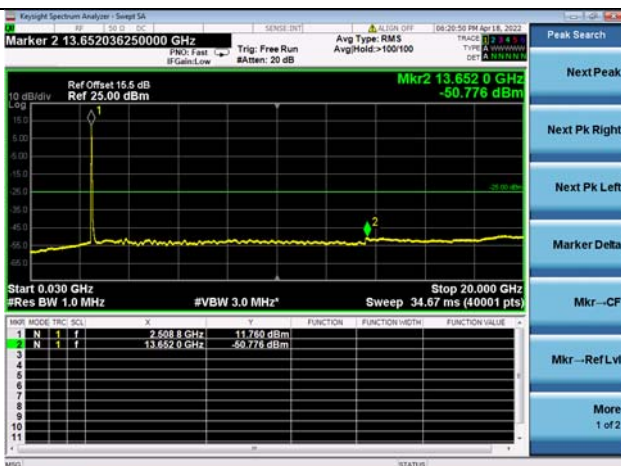

LTE CA 41C CSE

Channel Bandwidth: 15MHz+10MHz

LOW CH/QPSK/1RB0 and 1RB49

LOW CH/QPSK/1RB0 and 1RB49

LOW CH/QPSK/1RB74 and 1RB0

LOW CH/QPSK/1RB74 and 1RB0

LOW CH/QPSK/FULL RB

LOW CH/QPSK/FULL RB

Mid CH/QPSK/1RB0 and 1RB49

Mid CH/QPSK/1RB0 and 1RB49

Mid CH/QPSK/1RB74 and 1RB0

Mid CH/QPSK/1RB74 and 1RB0

Mid CH/QPSK/FULL RB

Mid CH/QPSK/FULL RB

LTE CA 41C CSE

Channel Bandwidth: 15MHz+15MHz