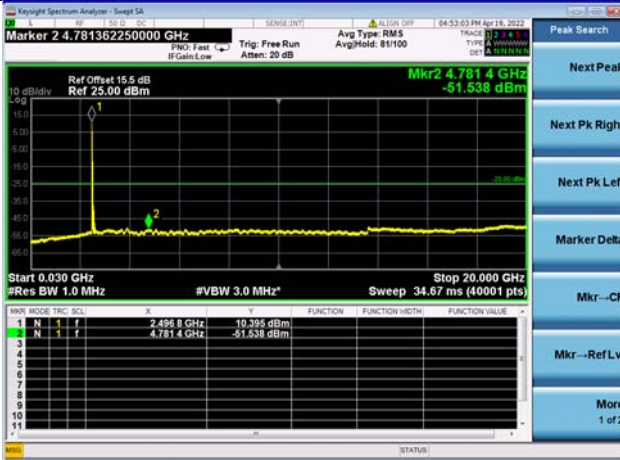

High CH/QPSK/1RB49 and 1RB0

High CH/QPSK/1RB49 and 1RB0

High CH/QPSK/FULL RB

High CH/QPSK/FULL RB

LTE CA 41C CSE

Channel Bandwidth: 10MHz+20MHz

LOW CH/QPSK/1RB0 and 1RB99

LOW CH/QPSK/1RB0 and 1RB99

LOW CH/QPSK/1RB49 and 1RB0

LOW CH/QPSK/1RB49 and 1RB0

LOW CH/QPSK/FULL RB

LOW CH/QPSK/FULL RB

Mid CH/QPSK/1RB0 and 1RB99

Mid CH/QPSK/1RB0 and 1RB99

Mid CH/QPSK/1RB49 and 1RB0

Mid CH/QPSK/1RB49 and 1RB0