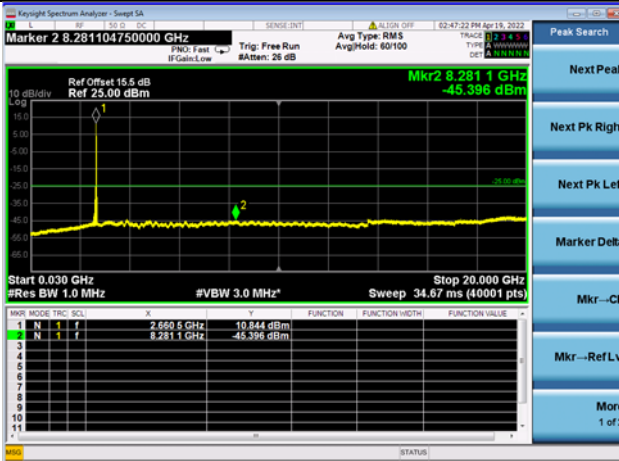

Mid CH/QPSK/1RB74 and 1RB0

Mid CH/QPSK/1RB74 and 1RB0

Mid CH/QPSK/FULL RB

Mid CH/QPSK/FULL RB

High CH/QPSK/1RB0 and 1RB74

High CH/QPSK/1RB0 and 1RB74

High CH/QPSK/1RB74 and 1RB0

High CH/QPSK/1RB74 and 1RB0

High CH/QPSK/FULL RB

High CH/QPSK/FULL RB

LTE CA 41C CSE

Channel Bandwidth: 15MHz+20MHz

LOW CH/QPSK/1RB0 and 1RB99

LOW CH/QPSK/1RB0 and 1RB99

LOW CH/QPSK/1RB74 and 1RB0

LOW CH/QPSK/1RB74 and 1RB0