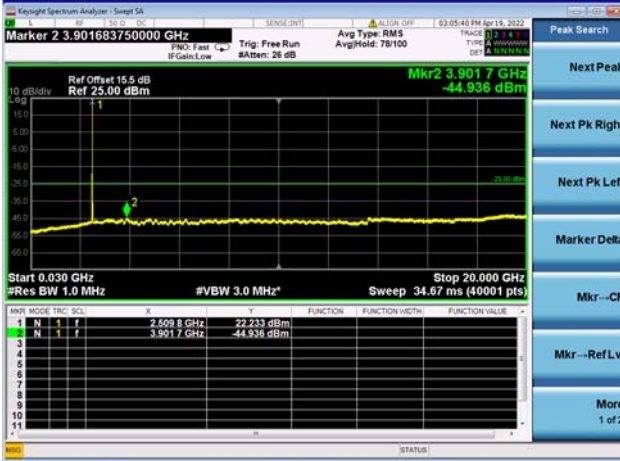

LOW CH/QPSK/1RB74 and 1RB0