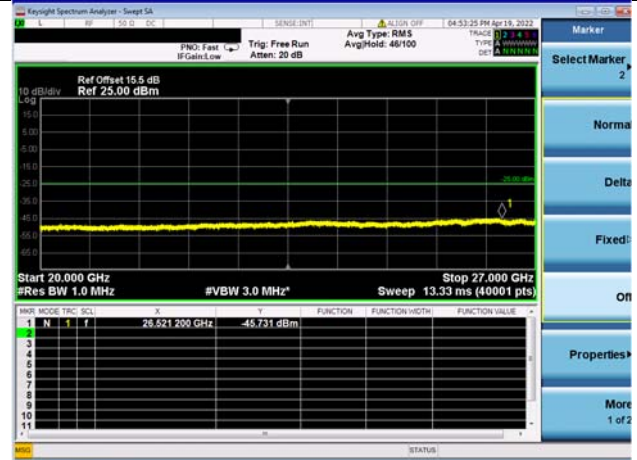

High CH/QPSK/1RB49 and 1RB0

High CH/QPSK/1RB49 and 1RB0

High CH/QPSK/FULL RB

High CH/QPSK/FULL RB

LTE CA 41C CSE

Channel Bandwidth: 10MHz+20MHz

LOW CH/QPSK/1RB0 and 1RB99

LOW CH/QPSK/1RB0 and 1RB99