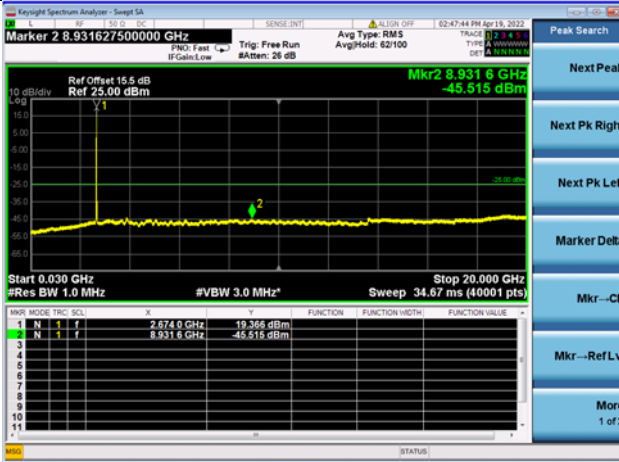

Mid CH/QPSK/1RB74 and 1RB0

Mid CH/QPSK/1RB74 and 1RB0

Mid CH/QPSK/FULL RB

Mid CH/QPSK/FULL RB

High CH/QPSK/1RB0 and 1RB74

High CH/QPSK/1RB0 and 1RB74

High CH/QPSK/1RB74 and 1RB0

High CH/QPSK/1RB74 and 1RB0

High CH/QPSK/FULL RB

High CH/QPSK/FULL RB

LTE CA 41C CSE

Channel Bandwidth: 15MHz+20MHz

LOW CH/QPSK/1RB0 and 1RB99

LOW CH/QPSK/1RB0 and 1RB99

LOW CH/QPSK/1RB74 and 1RB0

LOW CH/QPSK/1RB74 and 1RB0