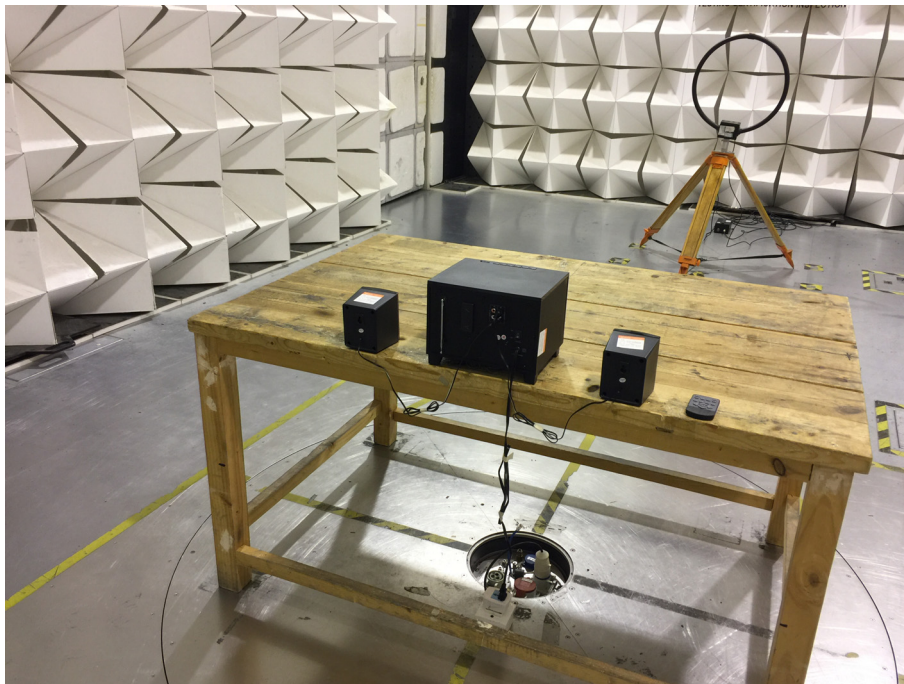

**Photographs-Model TS220 Test Setup**  
**Photograph – Conducted Emission Test Setup**

**Photograph - Spurious Emissions Radiated Test Setup**  
For 9KHz to 30MHz

For 30MHz-1000MHz

For Above 1GHz