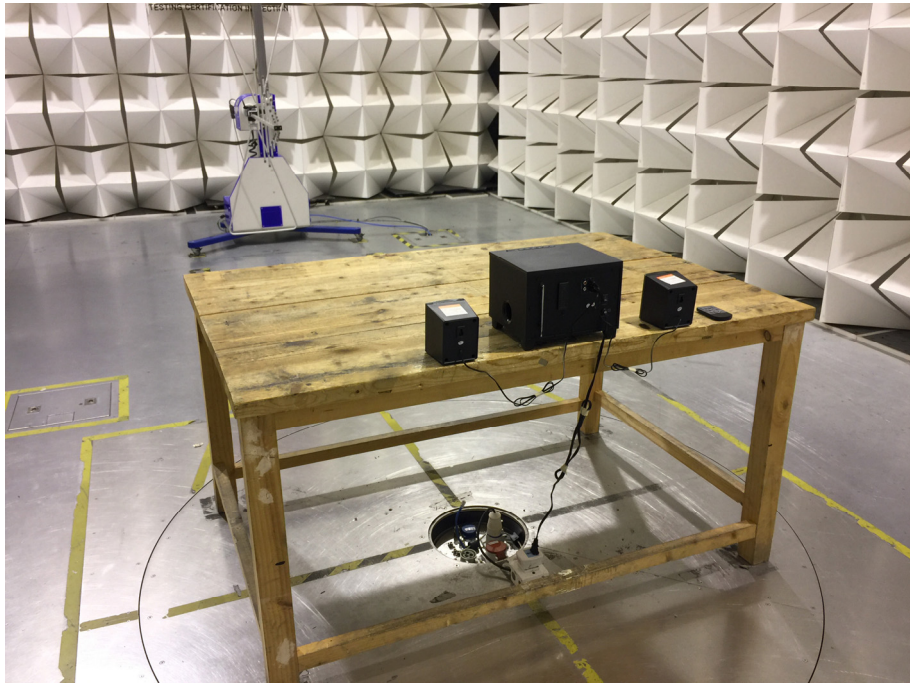

**Photographs-Model TS220 Test Setup**  
**Photograph – Conducted Emission Test Setup**

**Photograph - Spurious Emissions Radiated Test Setup**  
For 9KHz to 30MHz

For 30MHz-1000MHz

For Above 1GHz