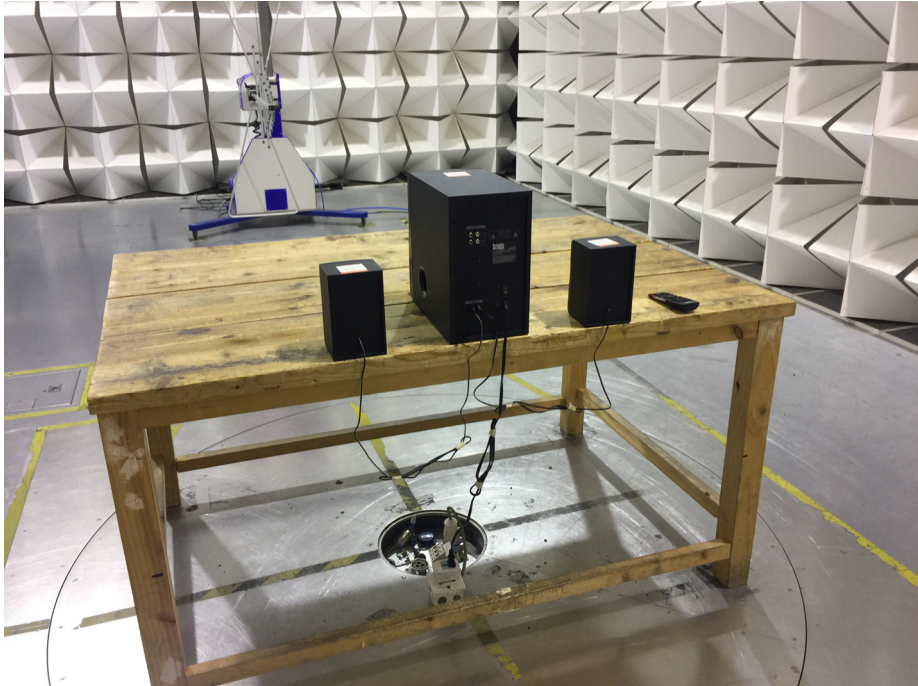

Photographs-Model AA2171 Test Setup

Photograph – Conducted Emission Test Setup

Photograph - Spurious Emissions Radiated Test Setup

For 9 kHz to 30 MHz

For 30 MHz-1000 MHz

For Above 1GHz