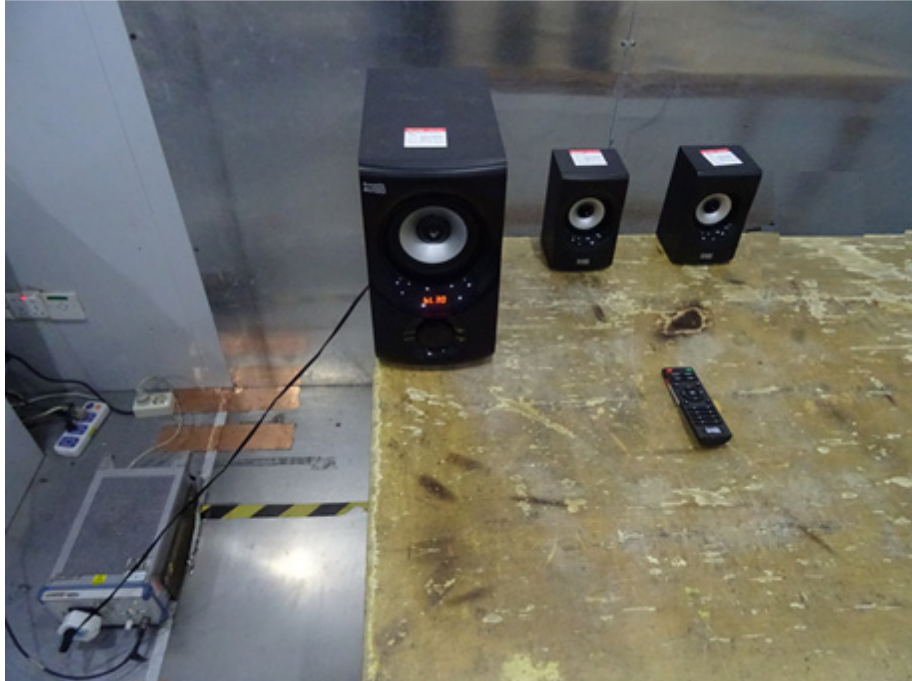

Photographs-Model AA2171 Test Setup

Photograph – Conducted Emission Test Setup

Photograph - Spurious Emissions Radiated Test Setup

For 9 kHz to 30 MHz

For 30 MHz-1000 MHz

For Above 1GHz