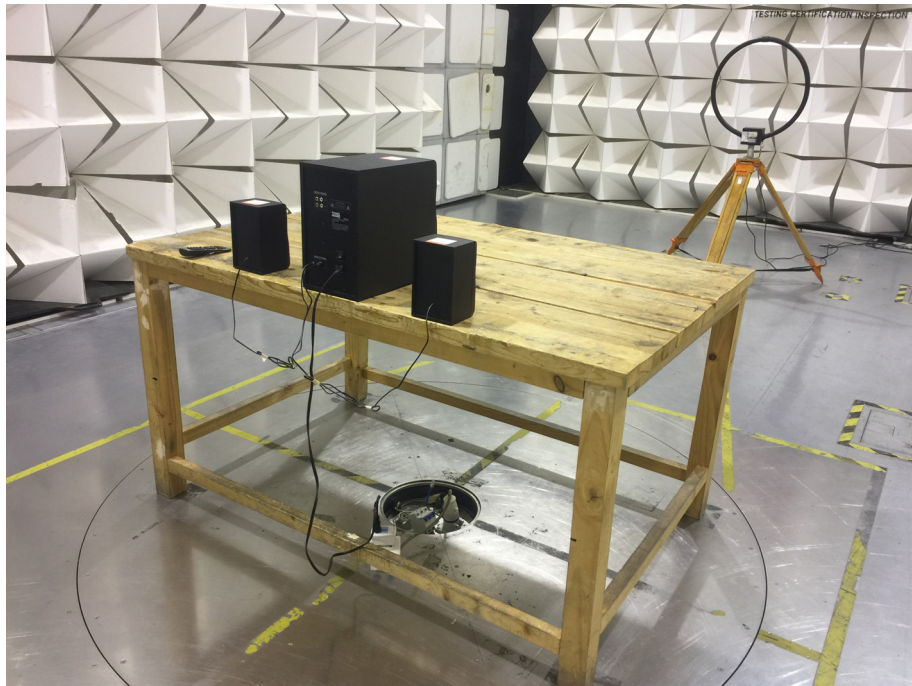

Photographs-Model AA2171 Test Setup

Photograph – Conducted Emission Test Setup

Photograph - Spurious Emissions Radiated Test Setup

For 9 kHz to 30 MHz

For 30 MHz-1000 MHz

For Above 1GHz