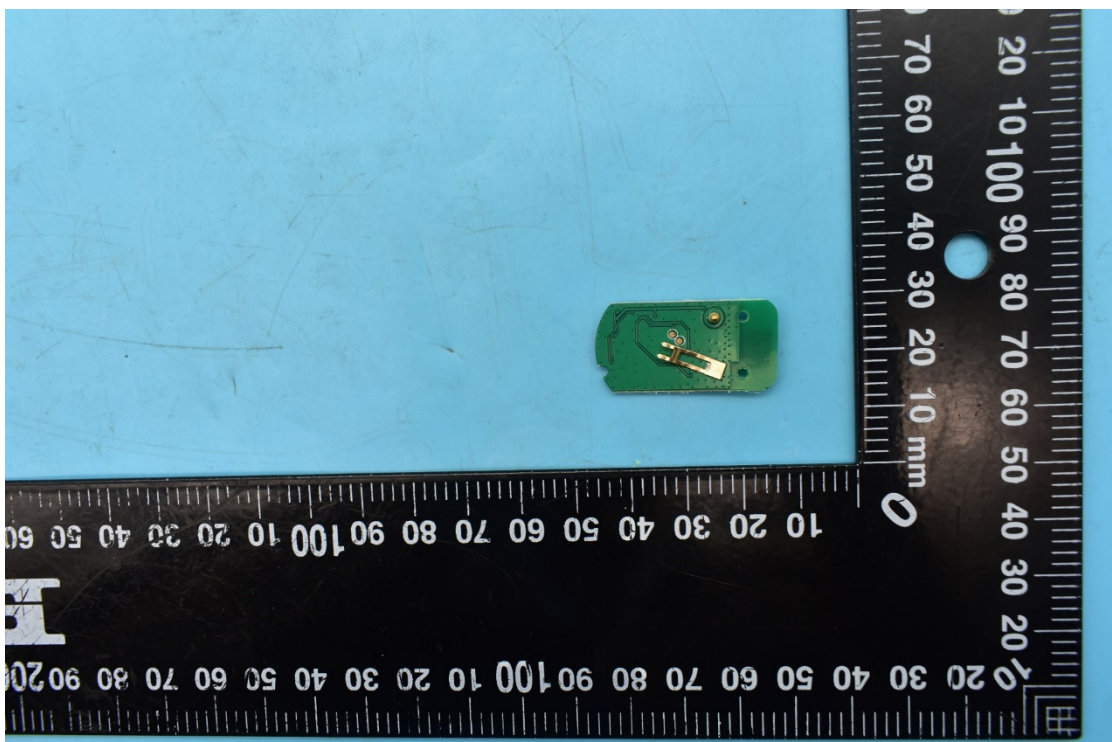

FCC ID:2ALZG-S014

Internal Photos

1. EUT uncover view

2. Antenna view