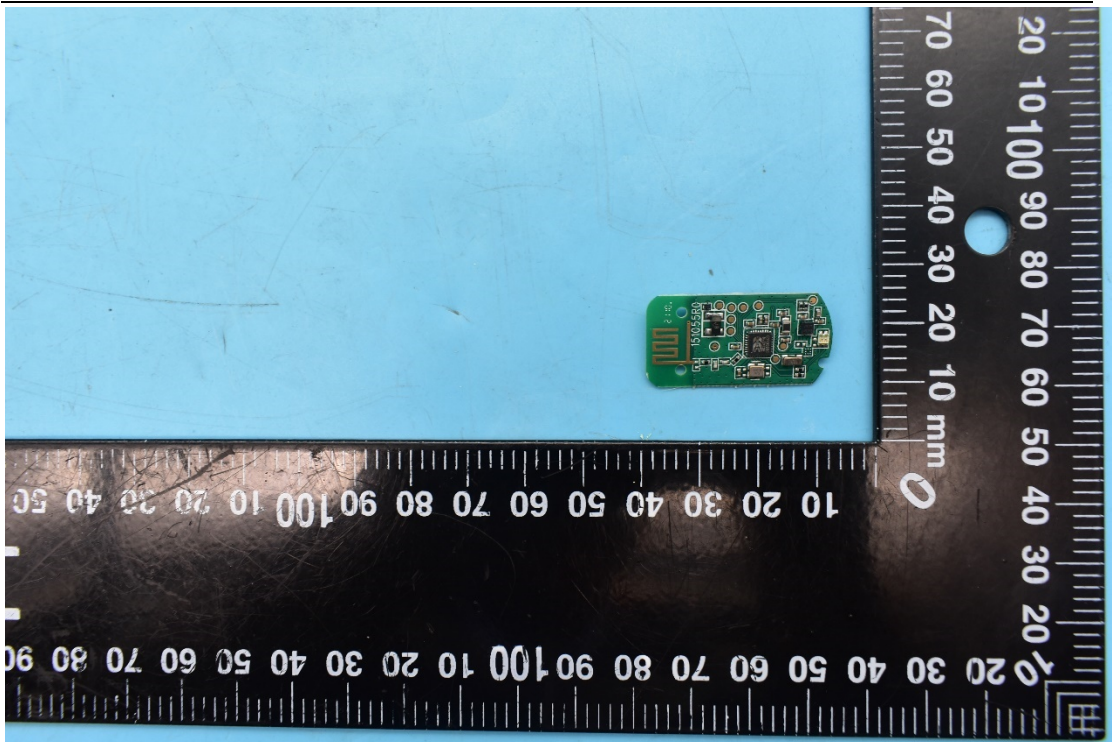

FCC ID:2ALZG-S014

Internal Photos

1. EUT uncover view

2. Antenna view