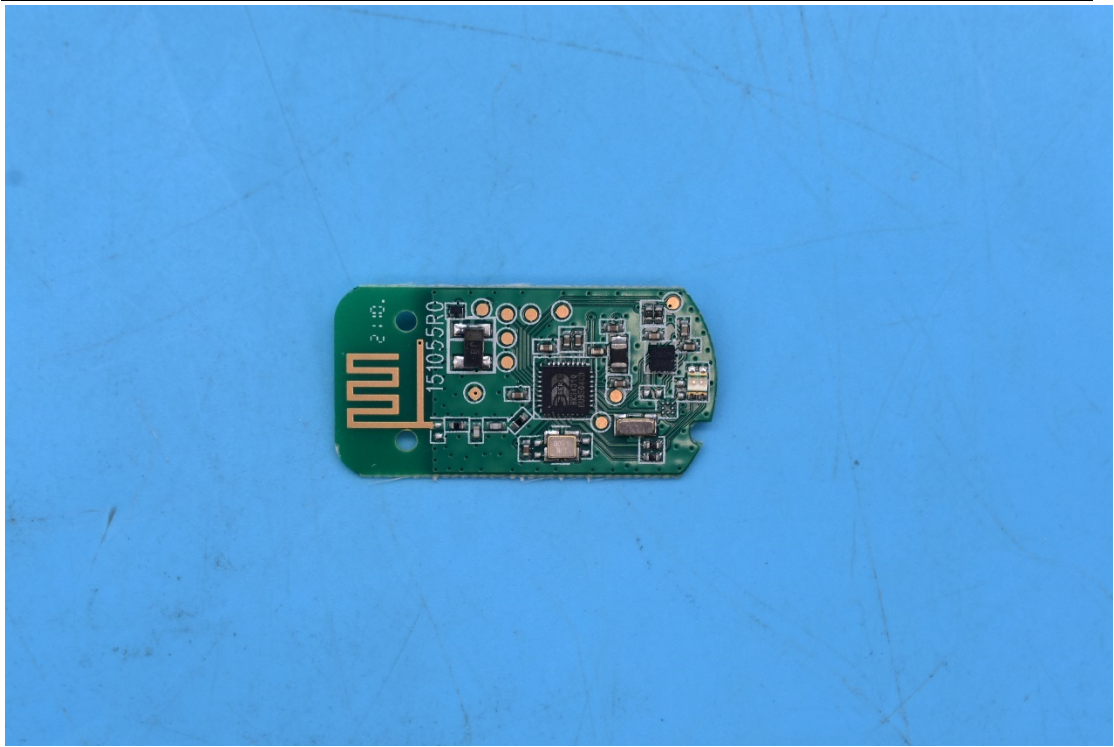

FCC ID:2ALZG-S014

Internal Photos

1. EUT uncover view

2. Antenna view