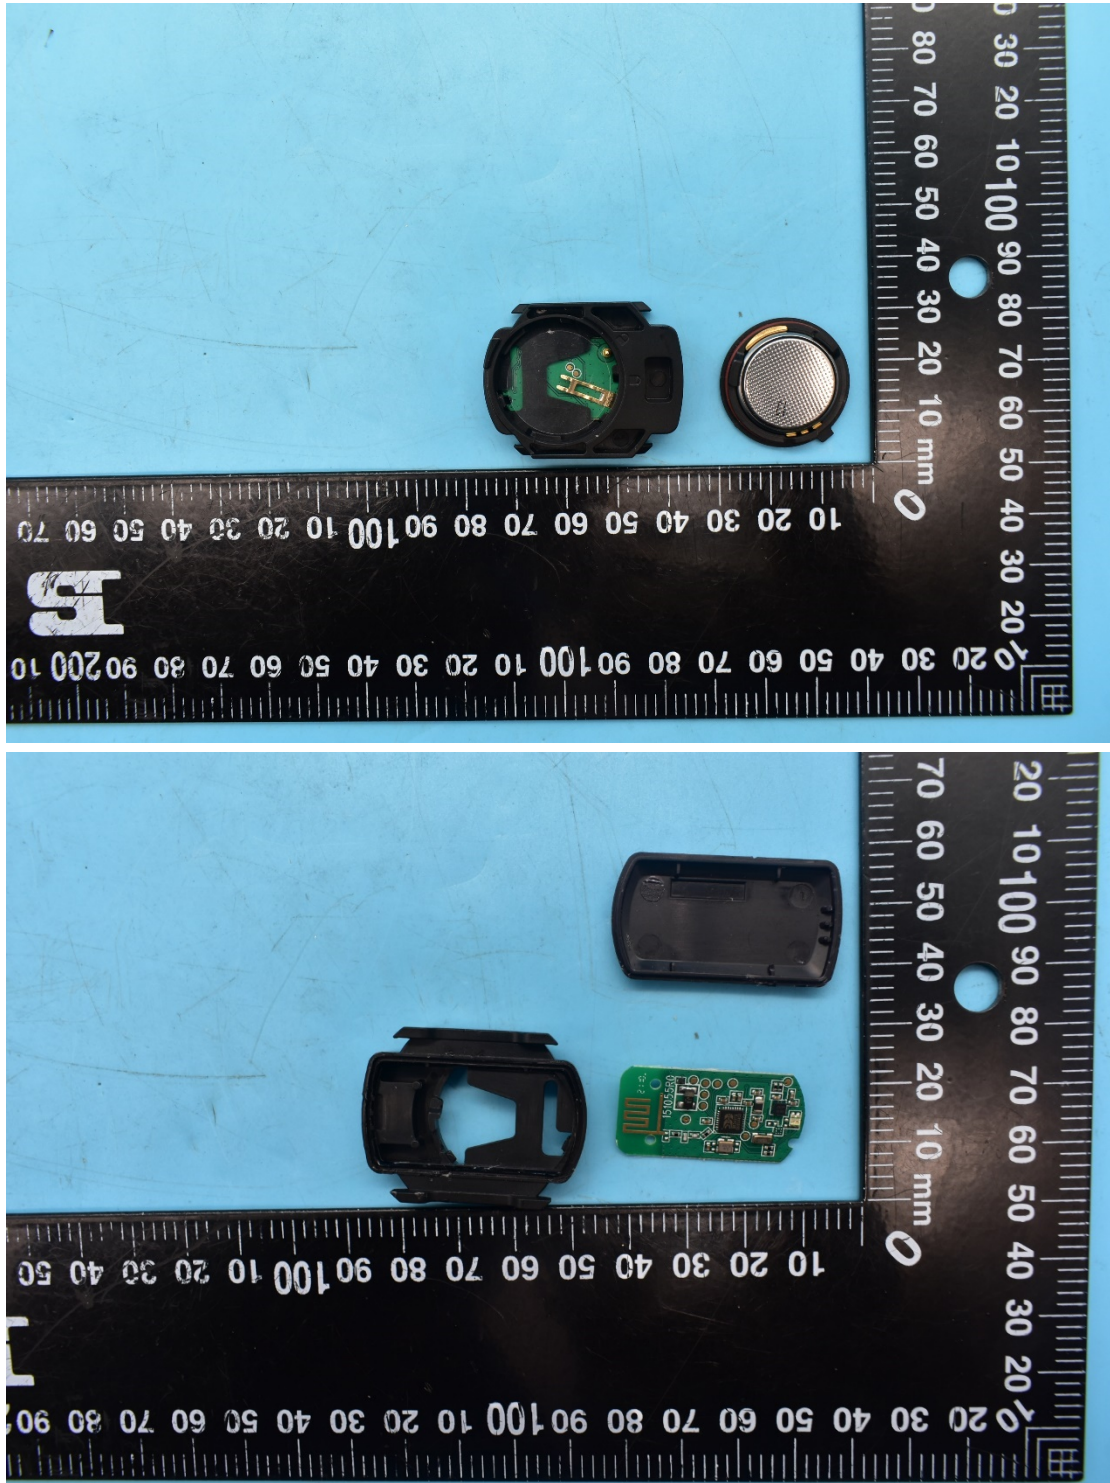

FCC ID:2ALZG-S014

Internal Photos

1. EUT uncover view

2. Antenna view