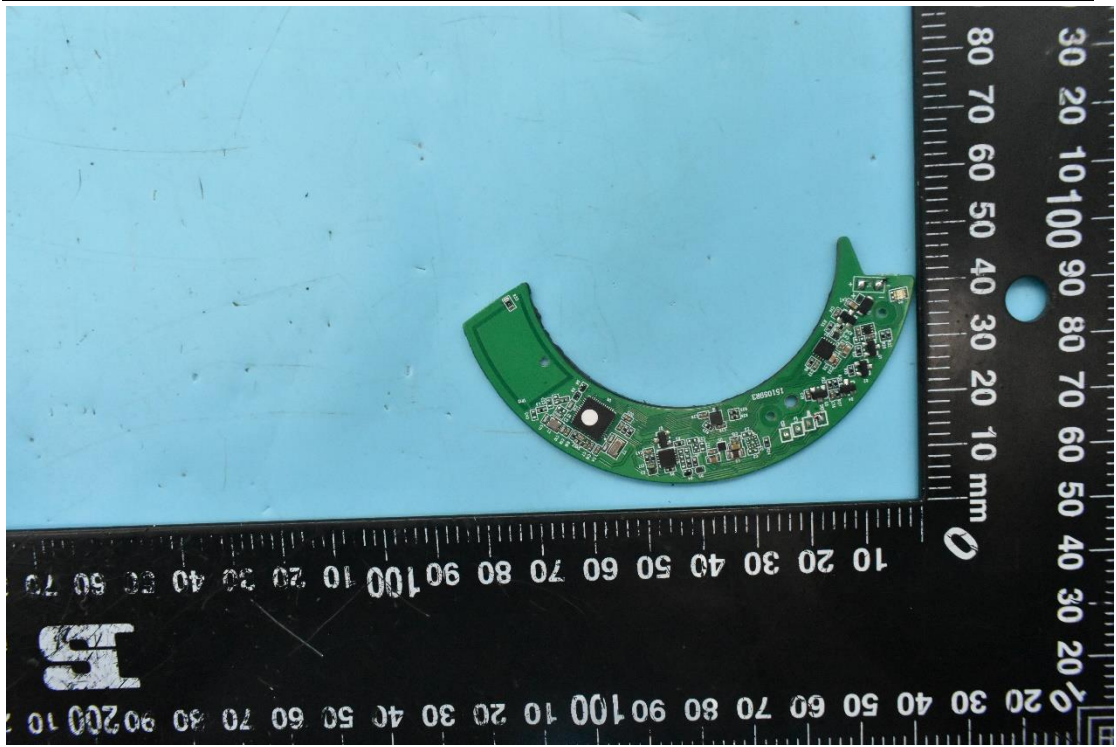

FCC ID:2ALZG-P505

Internal Photos

1. EUT uncover view

2. Antenna view