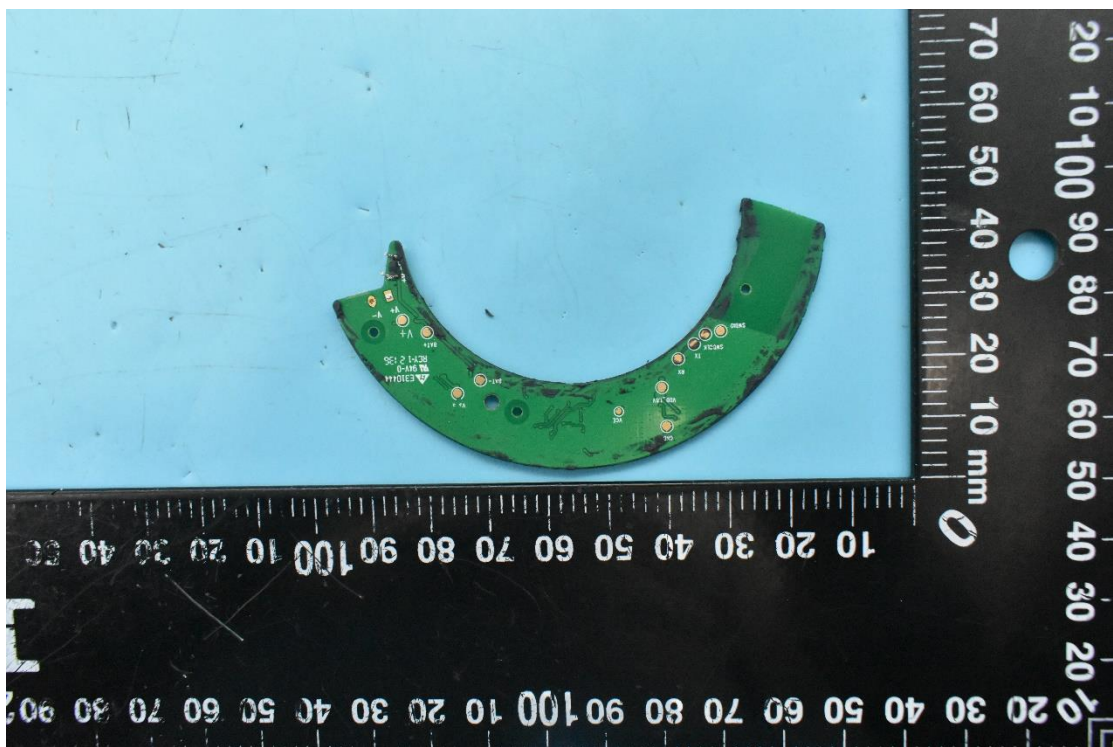

FCC ID:2ALZG-P505

Internal Photos

1. EUT uncover view

2. Antenna view