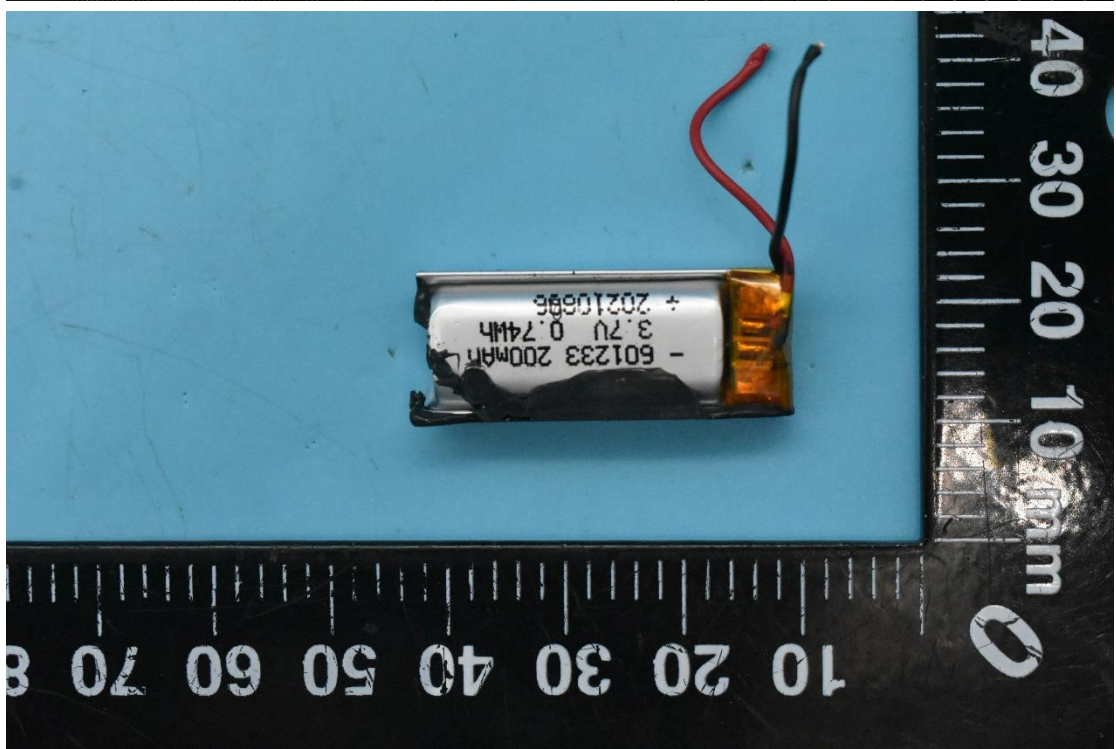

FCC ID:2ALZG-P505

Internal Photos

1. EUT uncover view

2. Antenna view