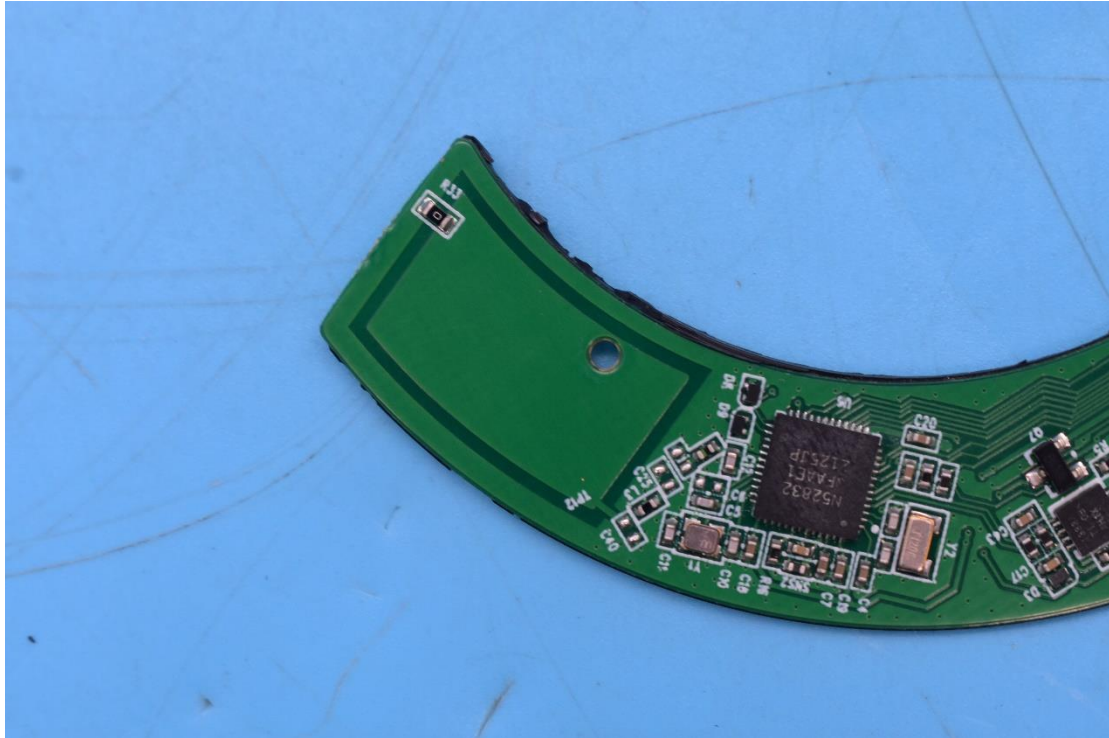

FCC ID:2ALZG-P505

Internal Photos

1. EUT uncover view

2. Antenna view