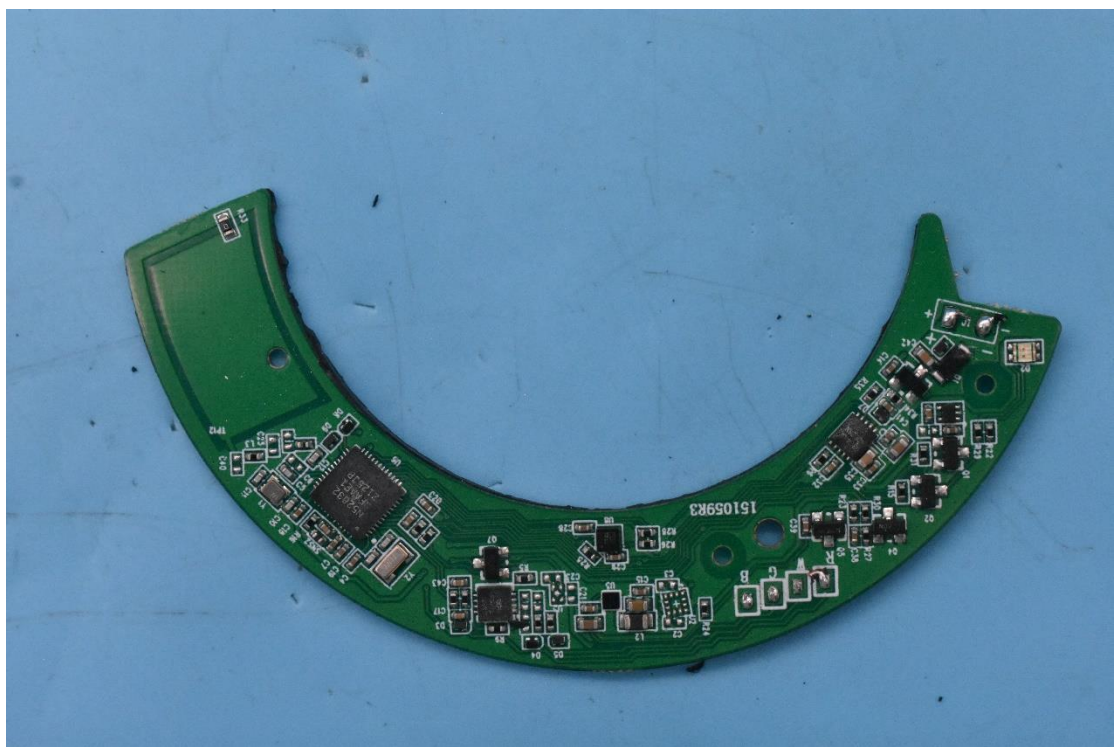

FCC ID:2ALZG-P505

Internal Photos

1. EUT uncover view

2. Antenna view