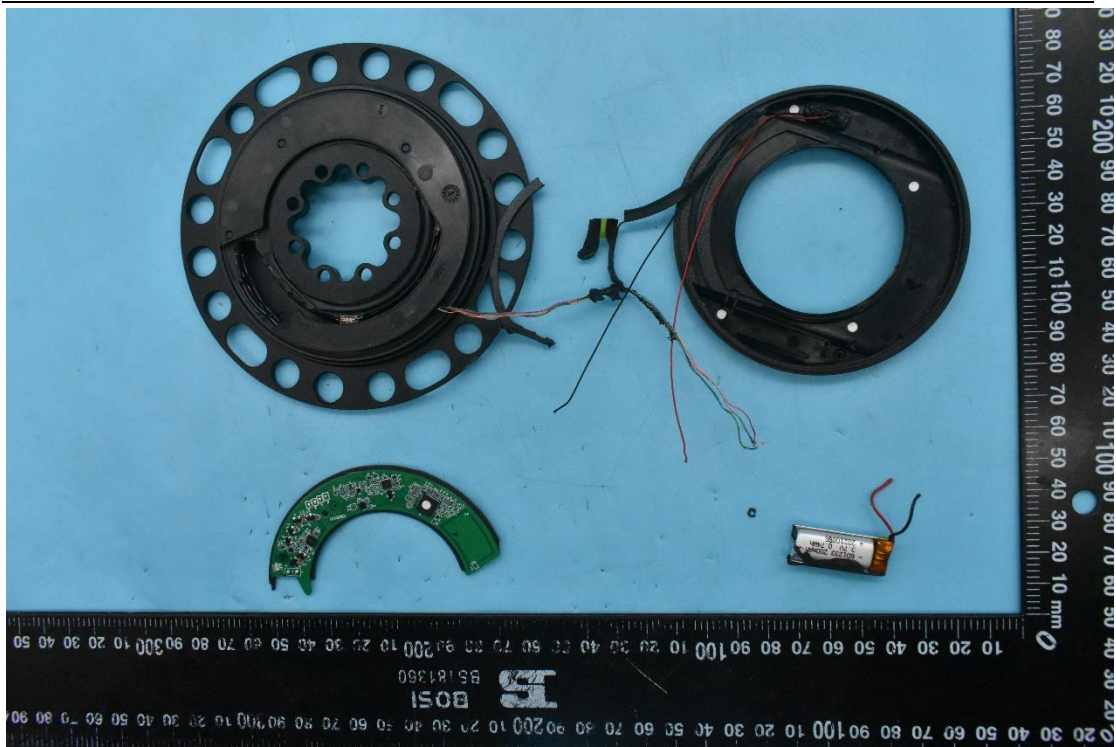

FCC ID:2ALZG-P505

Internal Photos

1. EUT uncover view

2. Antenna view