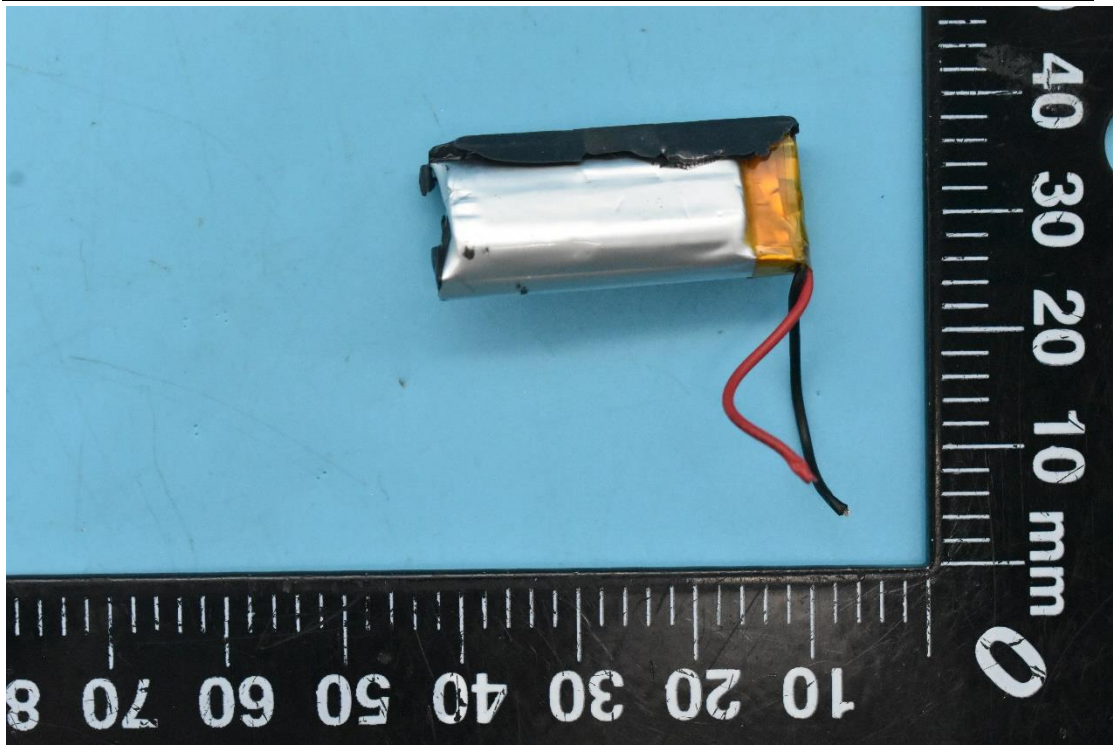

FCC ID:2ALZG-P505

Internal Photos

1. EUT uncover view

2. Antenna view