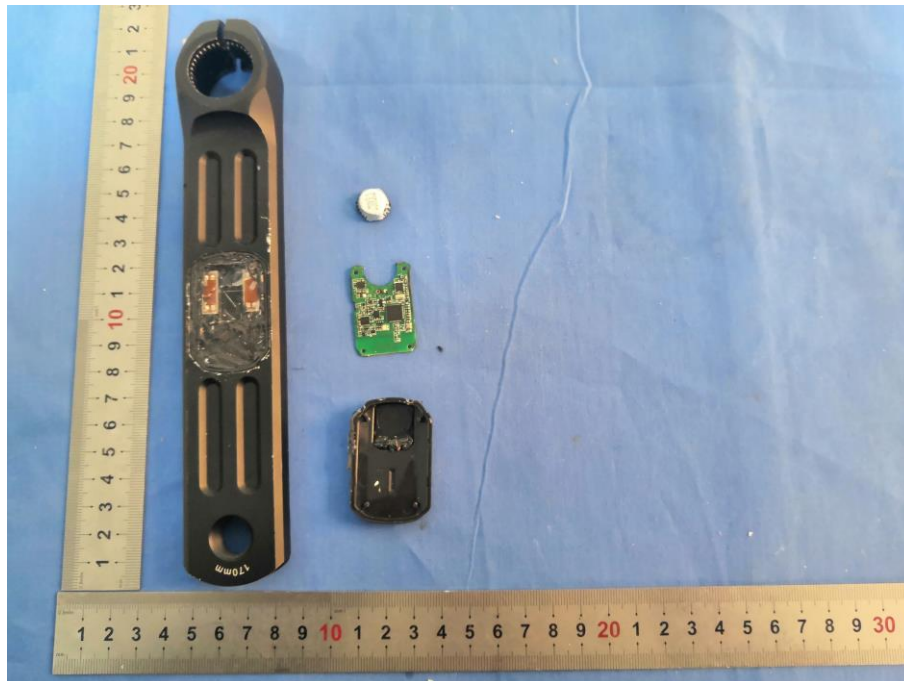

EXHIBIT C - EUT INTERNAL PHOTOGRAPHS

Serie model: P325 L