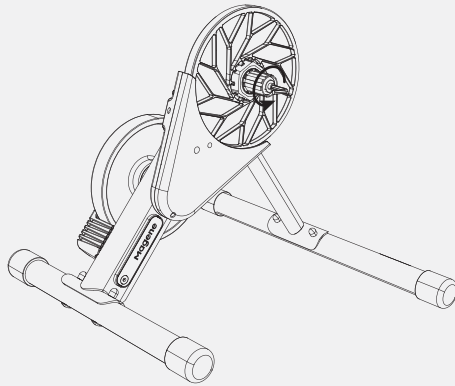

T110

Smart Trainer

QUICK START GUIDE

RIDE ON
POWER UP
REACH BEYOND

P1**UNPACKING****P2****INSTALL THE TRAINER**

(1)

(2)

(3)

(4)

(1)

(2)

(3)

(1)

(2)

(3)