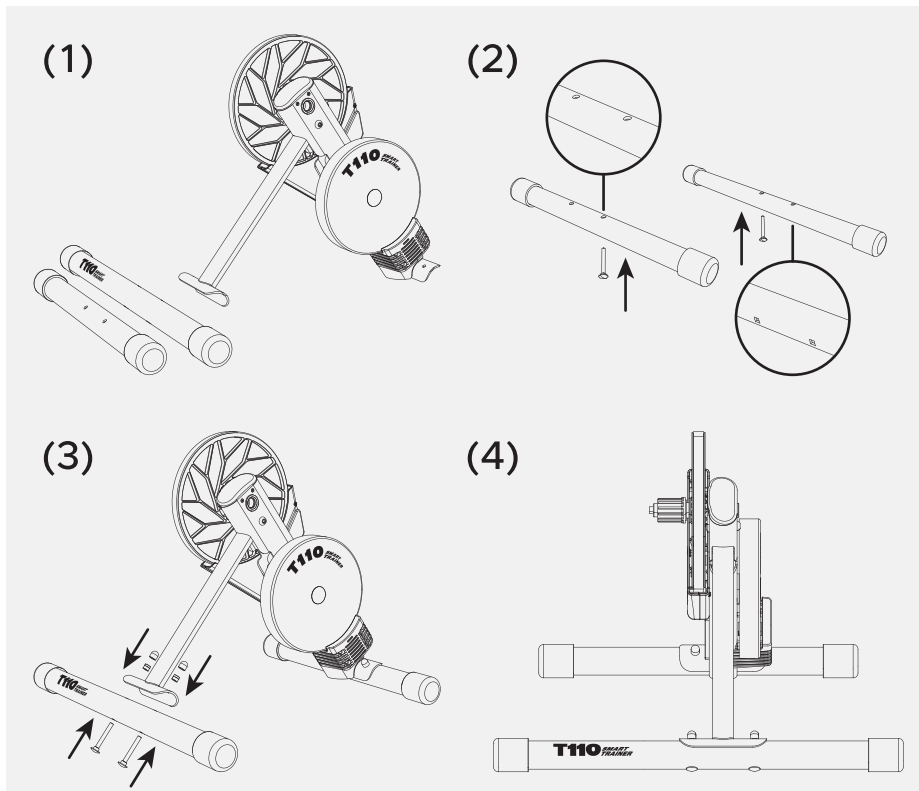

T110

Smart Trainer

QUICK START GUIDE

RIDE ON
POWER UP
REACH BEYOND

P1**UNPACKING****P2****INSTALL THE TRAINER**

(1)

(2)

(3)

(4)

(1)

(2)

(3)

(1)

(2)

(3)