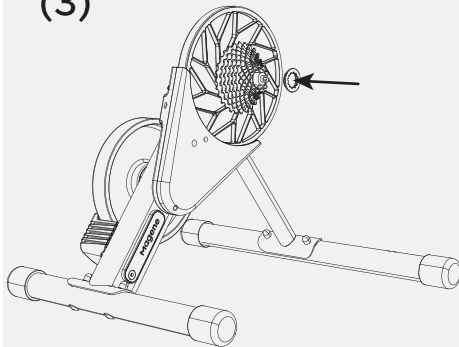

T110

Smart Trainer

QUICK START GUIDE

RIDE ON
POWER UP
REACH BEYOND

P1**UNPACKING****P2****INSTALL THE TRAINER**

(1)

(2)

(3)