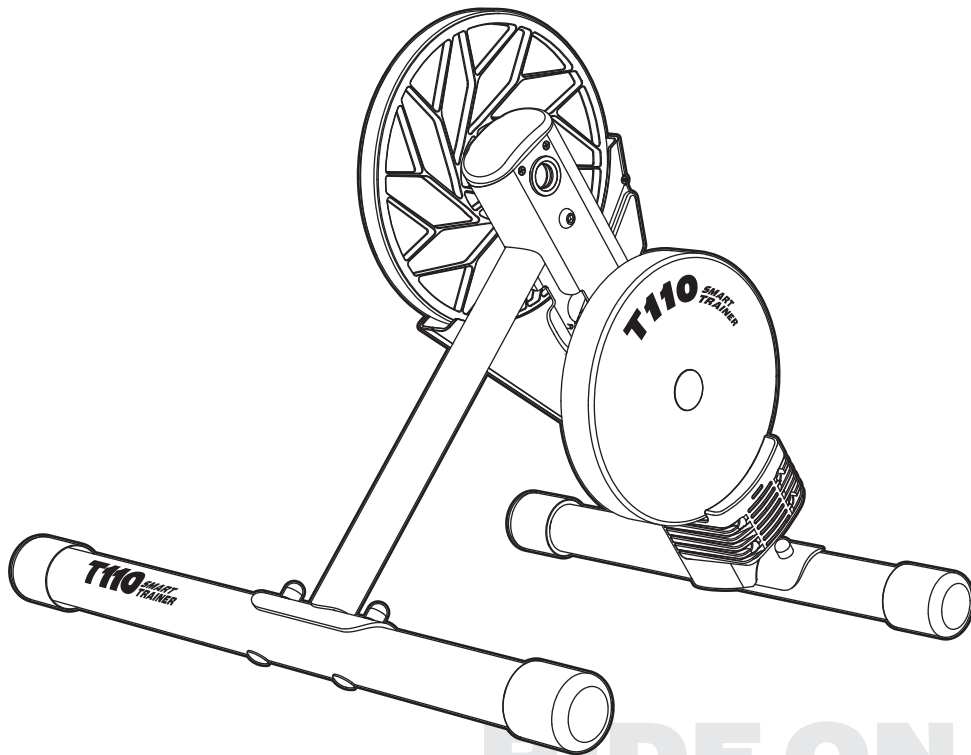

T110

Smart Trainer

QUICK START GUIDE

RIDE ON
POWER UP
REACH BEYOND

P1**UNPACKING****P2****INSTALL THE TRAINER**

(1)

(2)

(3)