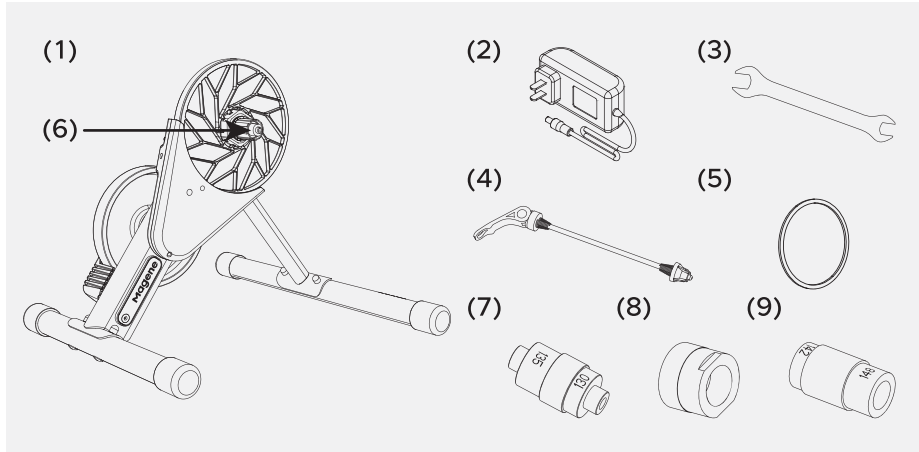

T110

Smart Trainer

QUICK START GUIDE

RIDE ON
POWER UP
REACH BEYOND

P1**UNPACKING****P2****INSTALL THE TRAINER**

(1)

(2)

(3)