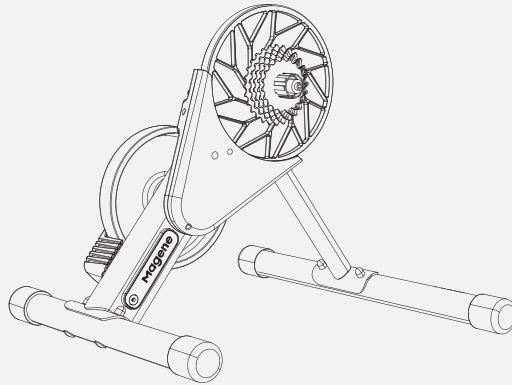

T110

Smart Trainer

QUICK START GUIDE

RIDE ON
POWER UP
REACH BEYOND

P1**UNPACKING****P2****INSTALL THE TRAINER**

(1)

(2)

(3)