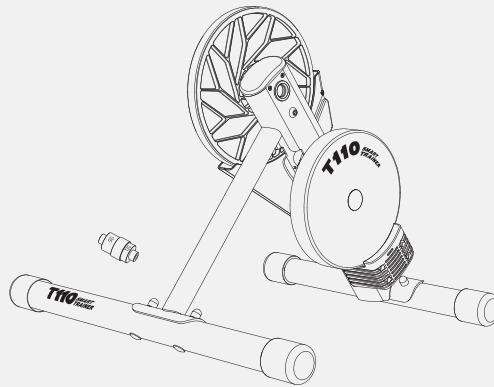

T110

Smart Trainer

QUICK START GUIDE

RIDE ON
POWER UP
REACH BEYOND

P1**UNPACKING****P2****INSTALL THE TRAINER**

(1)

(2)

(3)

(4)

(1)

(2)

(3)

(1)

(2)

(3)