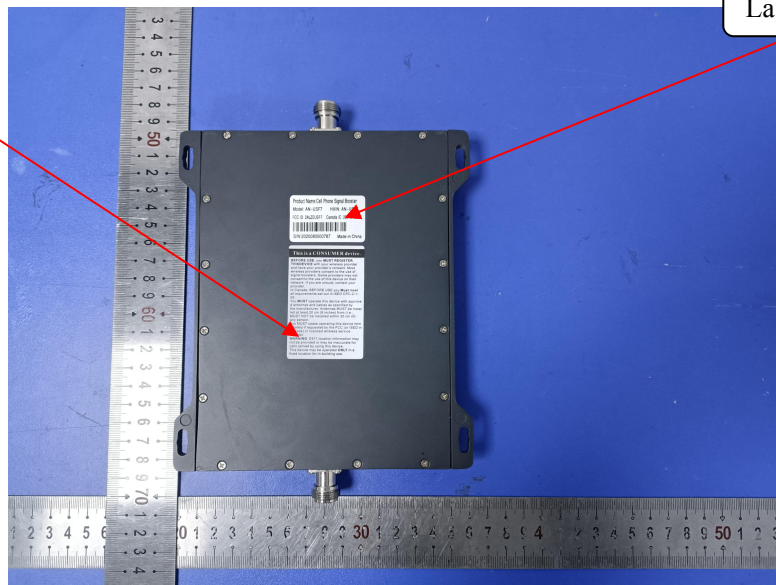

LABEL AND LOCATION

(Size1: L5cm x 10cm)

Label Location

(Size2: L5cm x 3cm)

Label Location

Material: Tagboard
Glue: adhesive sticker
Font color: Black
Label color: White