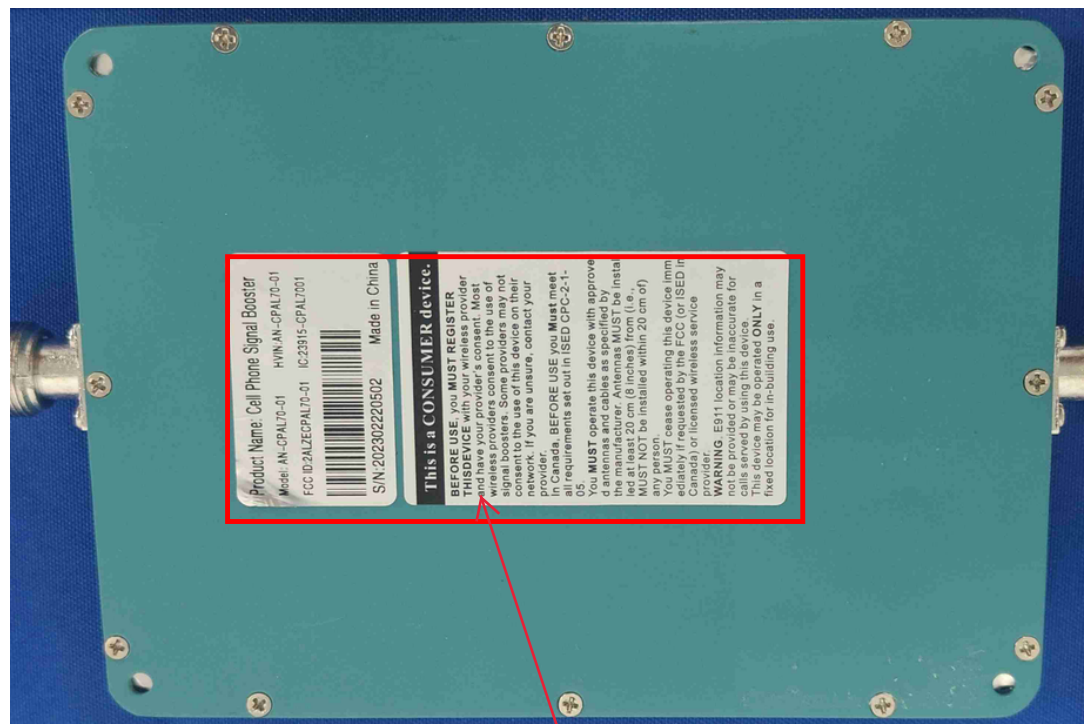

Label Artwork and Location

Model: AN-CPAL70-01

Label :

Size: L*W= 40*80mm

Location