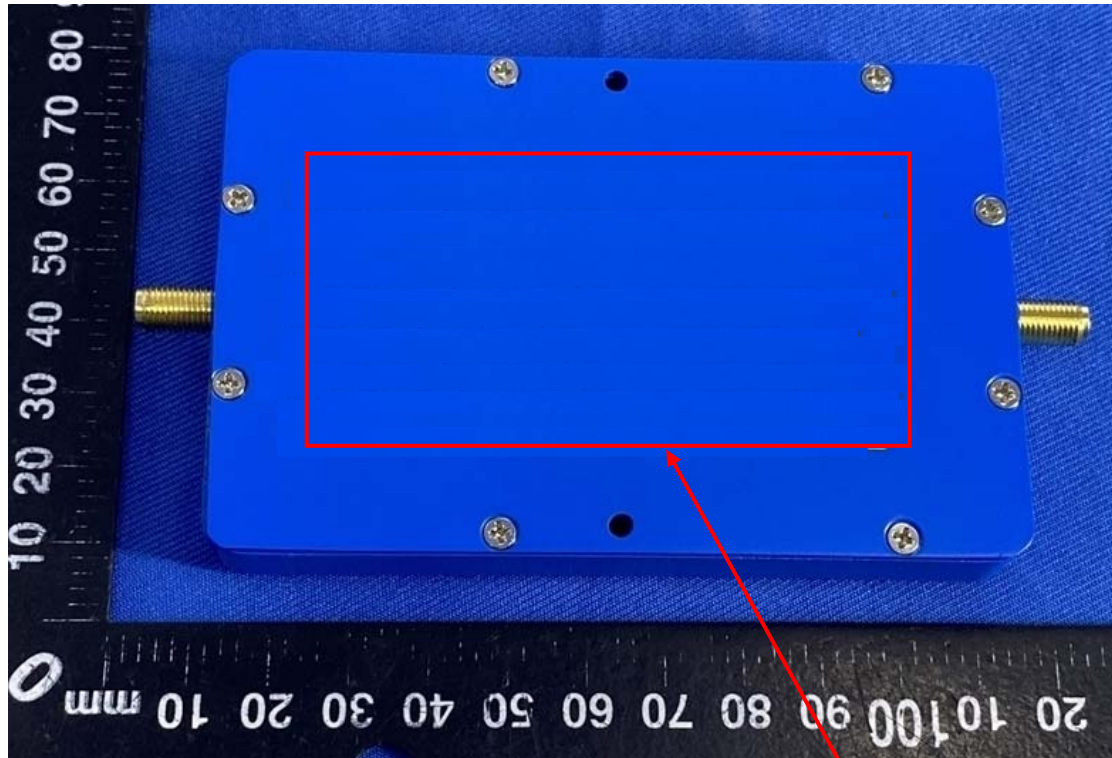

Label Artwork and Location

Model: AN-L70V Plus

Label:

Size: L*W=35*75mm

Label