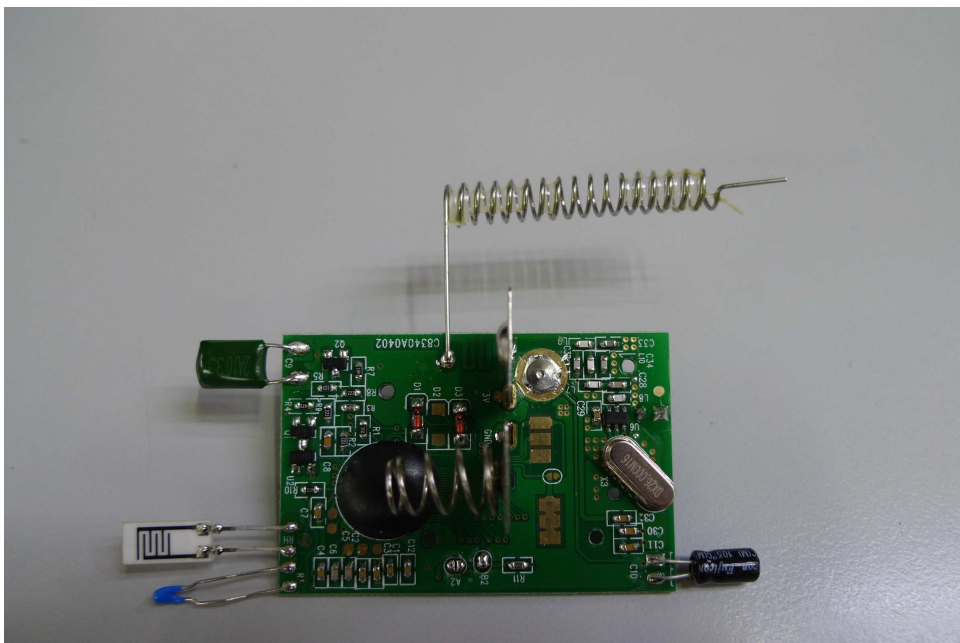


INTERTEK TESTING SERVICE

Report No.: 18041290HKG-001

Equipment Photographs

Model: C8340

(Internal)

INTERTEK TESTING SERVICE

Report No.: 18041290HKG-001

Equipment Photographs

Model: C8340

(Internal)

INTERTEK TESTING SERVICE

Report No.: 18041290HKG-001

Equipment Photographs

Model: C8340

(Internal)

INTERTEK TESTING SERVICE

Report No.: 18041290HKG-001

Equipment Photographs

Model: C8339

(Internal)

INTERTEK TESTING SERVICE

Report No.: 18041290HKG-001

Equipment Photographs

Model: C8339