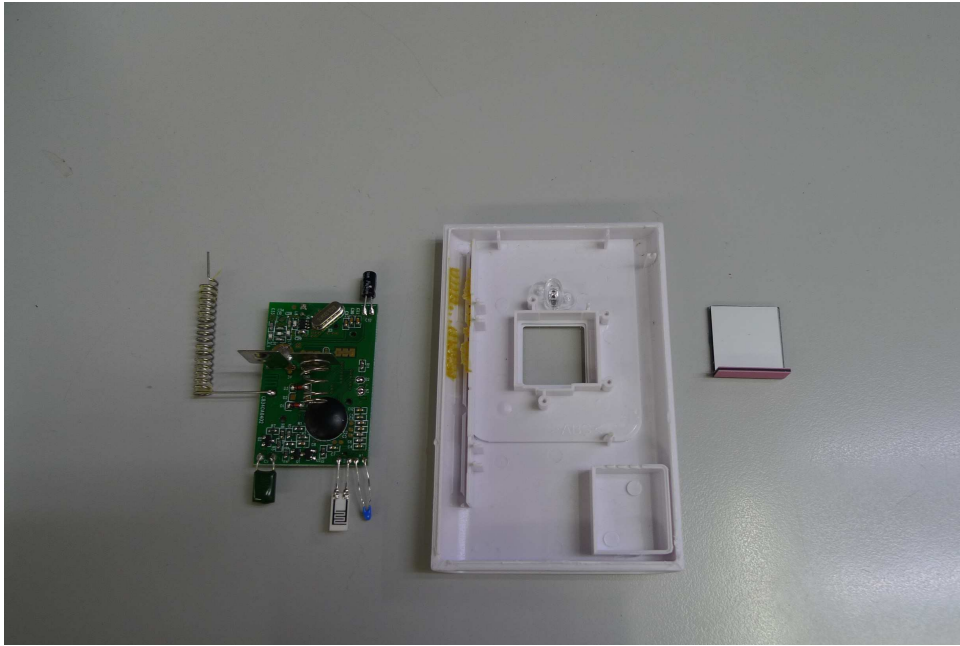


INTERTEK TESTING SERVICE

Report No.: 18041290HKG-001

Equipment Photographs

Model: C8340

(Internal)

INTERTEK TESTING SERVICE

Report No.: 18041290HKG-001

Equipment Photographs

Model: C8340

(Internal)

INTERTEK TESTING SERVICE

Report No.: 18041290HKG-001

Equipment Photographs

Model: C8340

(Internal)

INTERTEK TESTING SERVICE

Report No.: 18041290HKG-001

Equipment Photographs

Model: C8339

(Internal)

INTERTEK TESTING SERVICE

Report No.: 18041290HKG-001

Equipment Photographs

Model: C8339