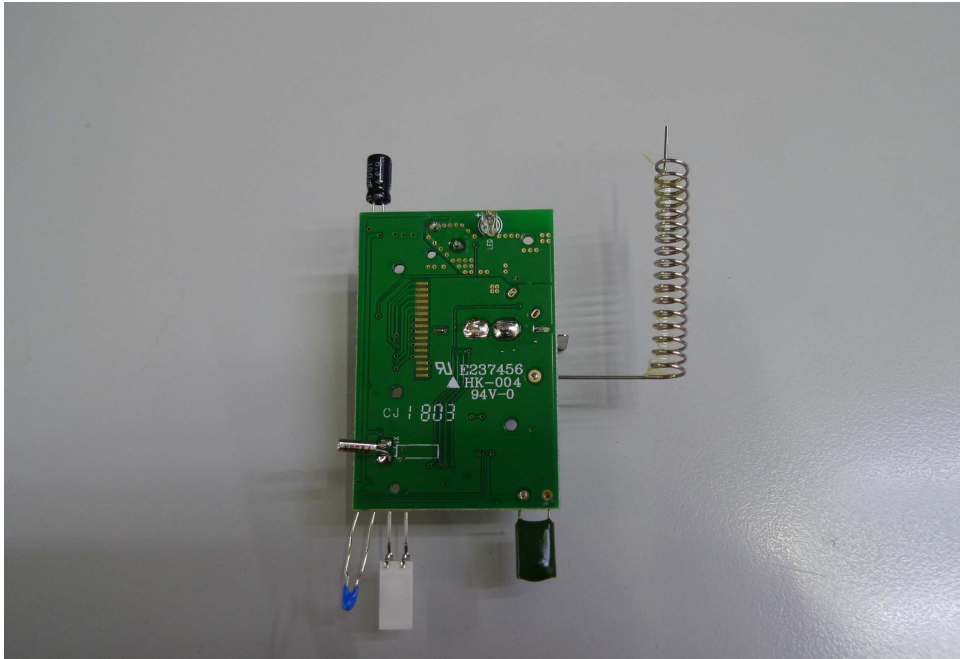


INTERTEK TESTING SERVICE

Report No.: 18041290HKG-001

Equipment Photographs

Model: C8340

(Internal)

INTERTEK TESTING SERVICE

Report No.: 18041290HKG-001

Equipment Photographs

Model: C8340

(Internal)

INTERTEK TESTING SERVICE

Report No.: 18041290HKG-001

Equipment Photographs

Model: C8340

(Internal)

INTERTEK TESTING SERVICE

Report No.: 18041290HKG-001

Equipment Photographs

Model: C8339

(Internal)

INTERTEK TESTING SERVICE

Report No.: 18041290HKG-001

Equipment Photographs

Model: C8339